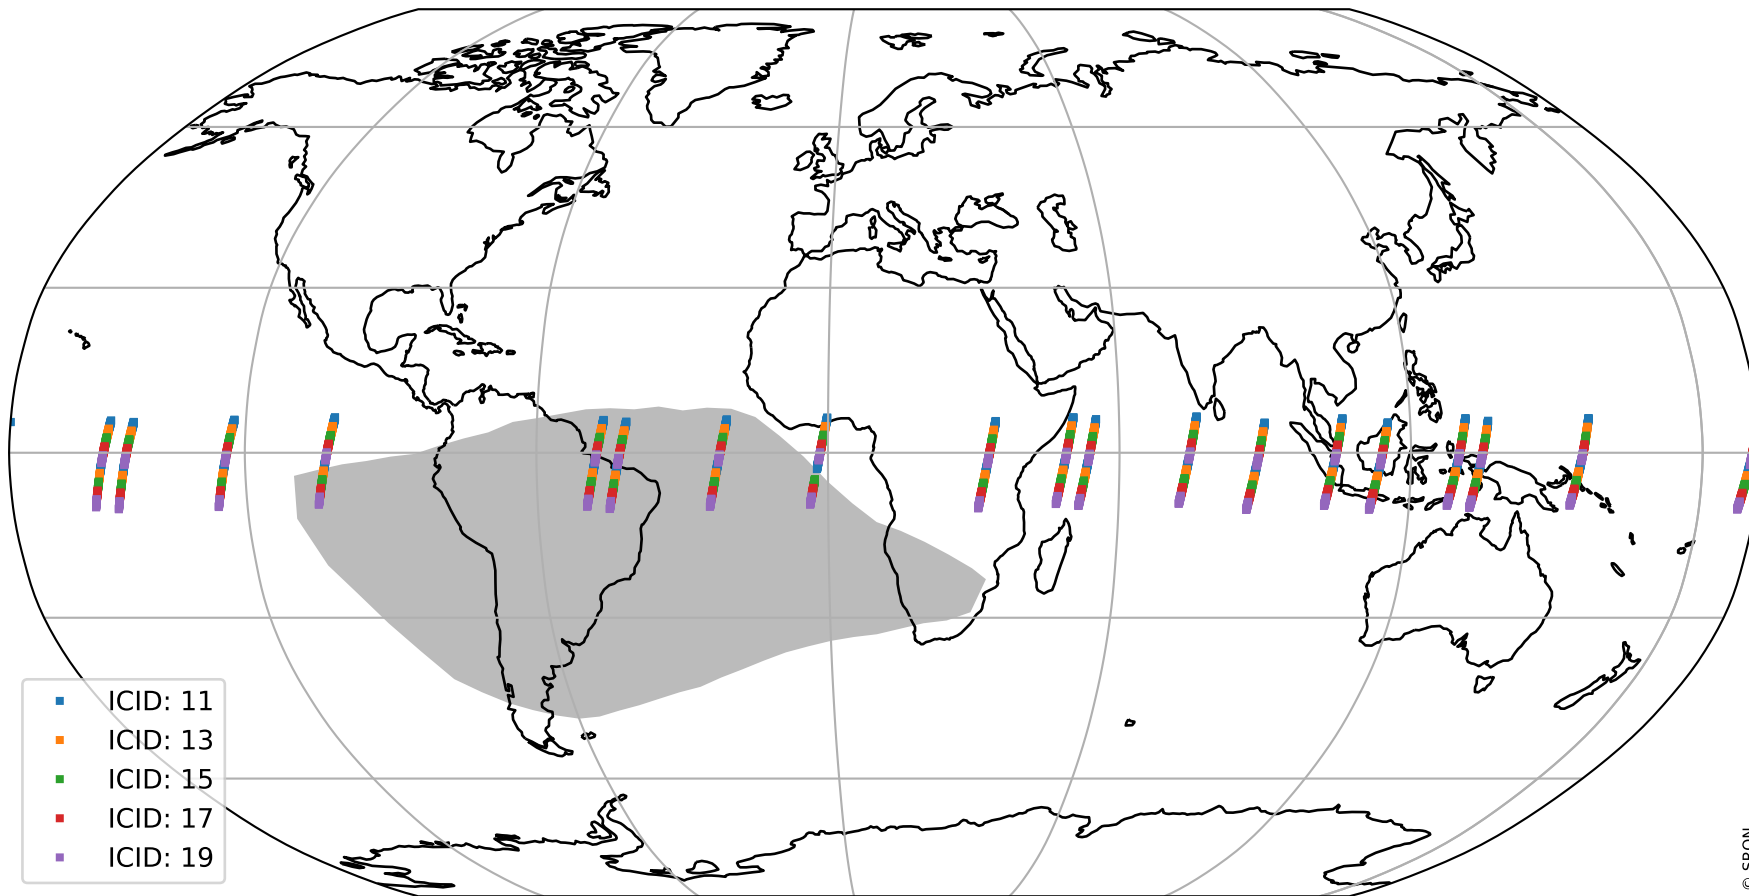

Tropomi SWIR offset (official)

orbits : 19 in [28477, 28522]
coverage : 2023-04-12 / 2023-04-15
median : 0.52477 V
spread : 0.035909 V
created : 2023-08-21T15:30:04

value detector map

Tropomi SWIR offset (official)

orbits : 19 in [28477, 28522]
coverage : 2023-04-12 / 2023-04-15
median : 38.774 μV
spread : 16.769 μV
created : 2023-08-21T15:30:04

Tropomi SWIR offset (official)

value compared with SWIR offset CKD

orbits : 19 in [28477, 28522]
coverage : 2023-04-12 / 2023-04-15
median : -1.2425 mV
spread : 0.39993 mV
created : 2023-08-21T15:30:04

Tropomi SWIR offset (official) ground-tracks of Sentinel-5P

orbits : 19 in [28477, 28522]
coverage : 2023-04-12 / 2023-04-15
created : 2023-08-21T15:30:05

Tropomi SWIR offset (official)

orbits : [2827, 28492]
coverage : 2018-04-30 / 2023-04-13
created : 2023-08-21T15:30:05

trend of detector median & temperatures