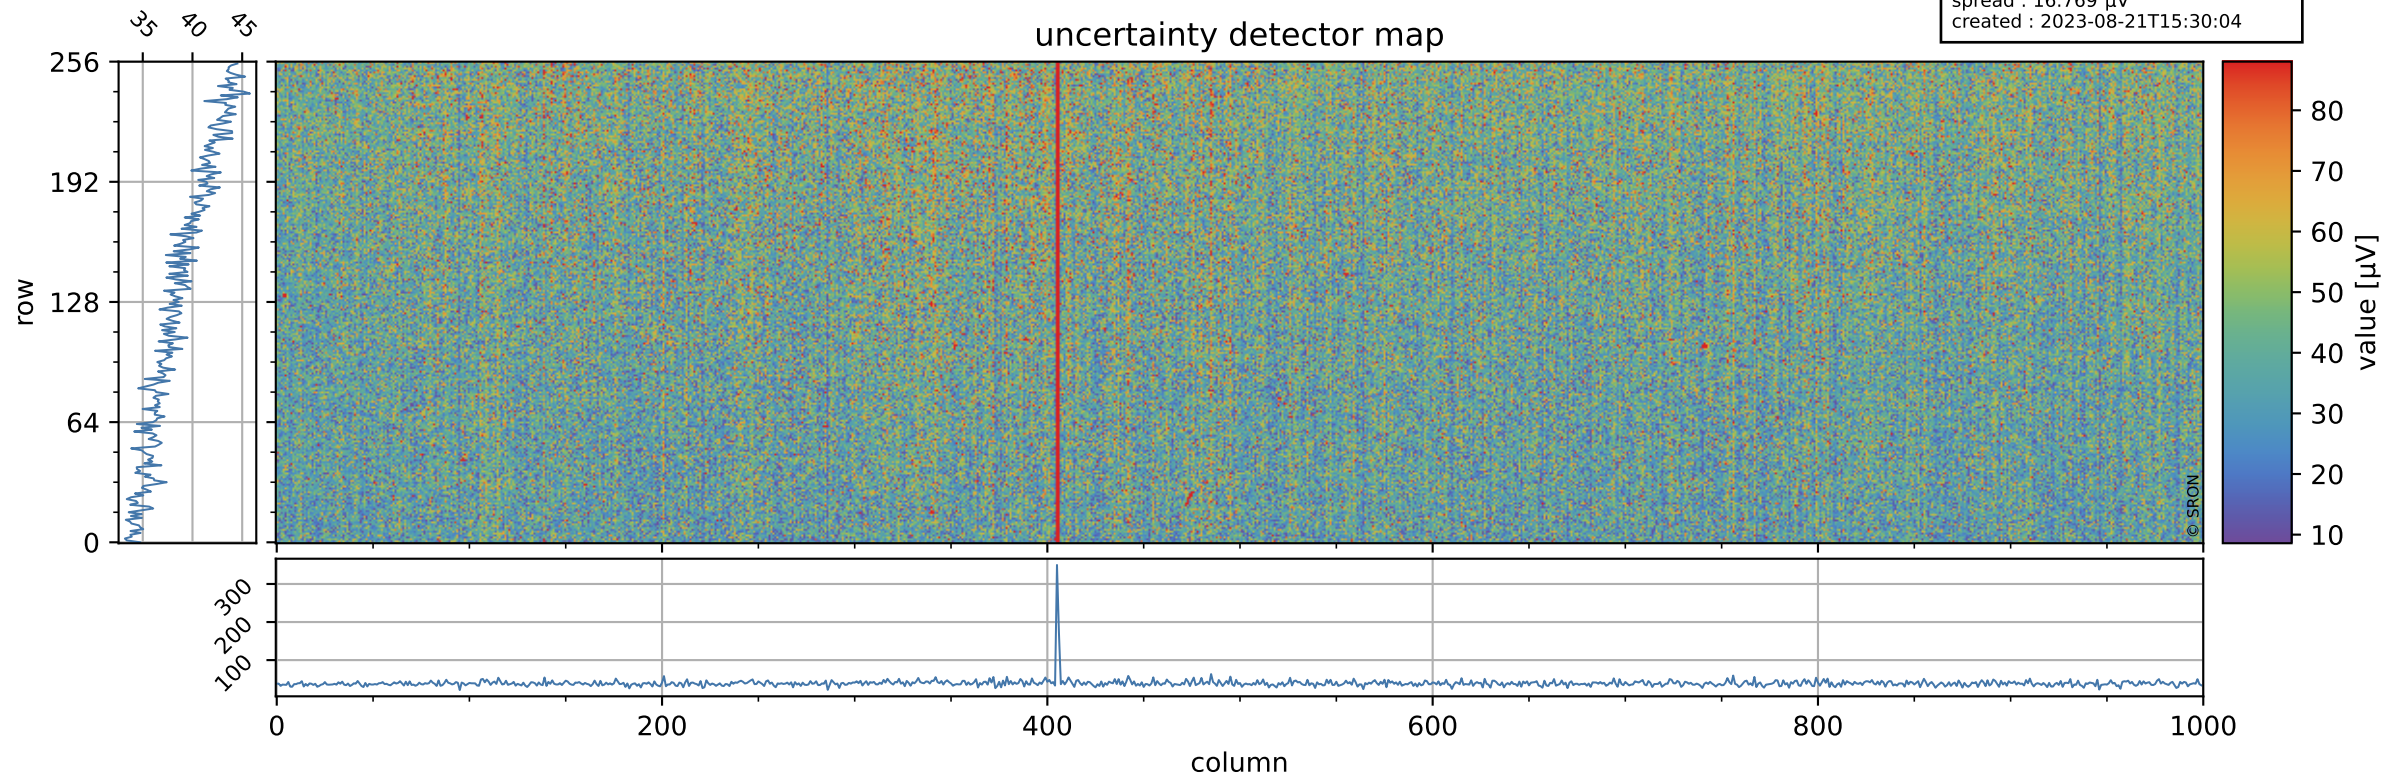

Tropomi SWIR offset (official)

orbits : 19 in [28477, 28522]
coverage : 2023-04-12 / 2023-04-15
median : 0.52477 V
spread : 0.035909 V
created : 2023-08-21T15:30:04

value detector map

Tropomi SWIR offset (official)

orbits : 19 in [28477, 28522]
coverage : 2023-04-12 / 2023-04-15
median : 38.774 μV
spread : 16.769 μV
created : 2023-08-21T15:30:04

Tropomi SWIR offset (official)

value compared with SWIR offset CKD

orbits : 19 in [28477, 28522]
coverage : 2023-04-12 / 2023-04-15
median : -1.2425 mV
spread : 0.39993 mV
created : 2023-08-21T15:30:04

Tropomi SWIR offset (official) ground-tracks of Sentinel-5P

orbits : 19 in [28477, 28522]
coverage : 2023-04-12 / 2023-04-15
created : 2023-08-21T15:30:05

Tropomi SWIR offset (official)

orbits : [2827, 28492]
coverage : 2018-04-30 / 2023-04-13
created : 2023-08-21T15:30:05

trend of detector median & temperatures