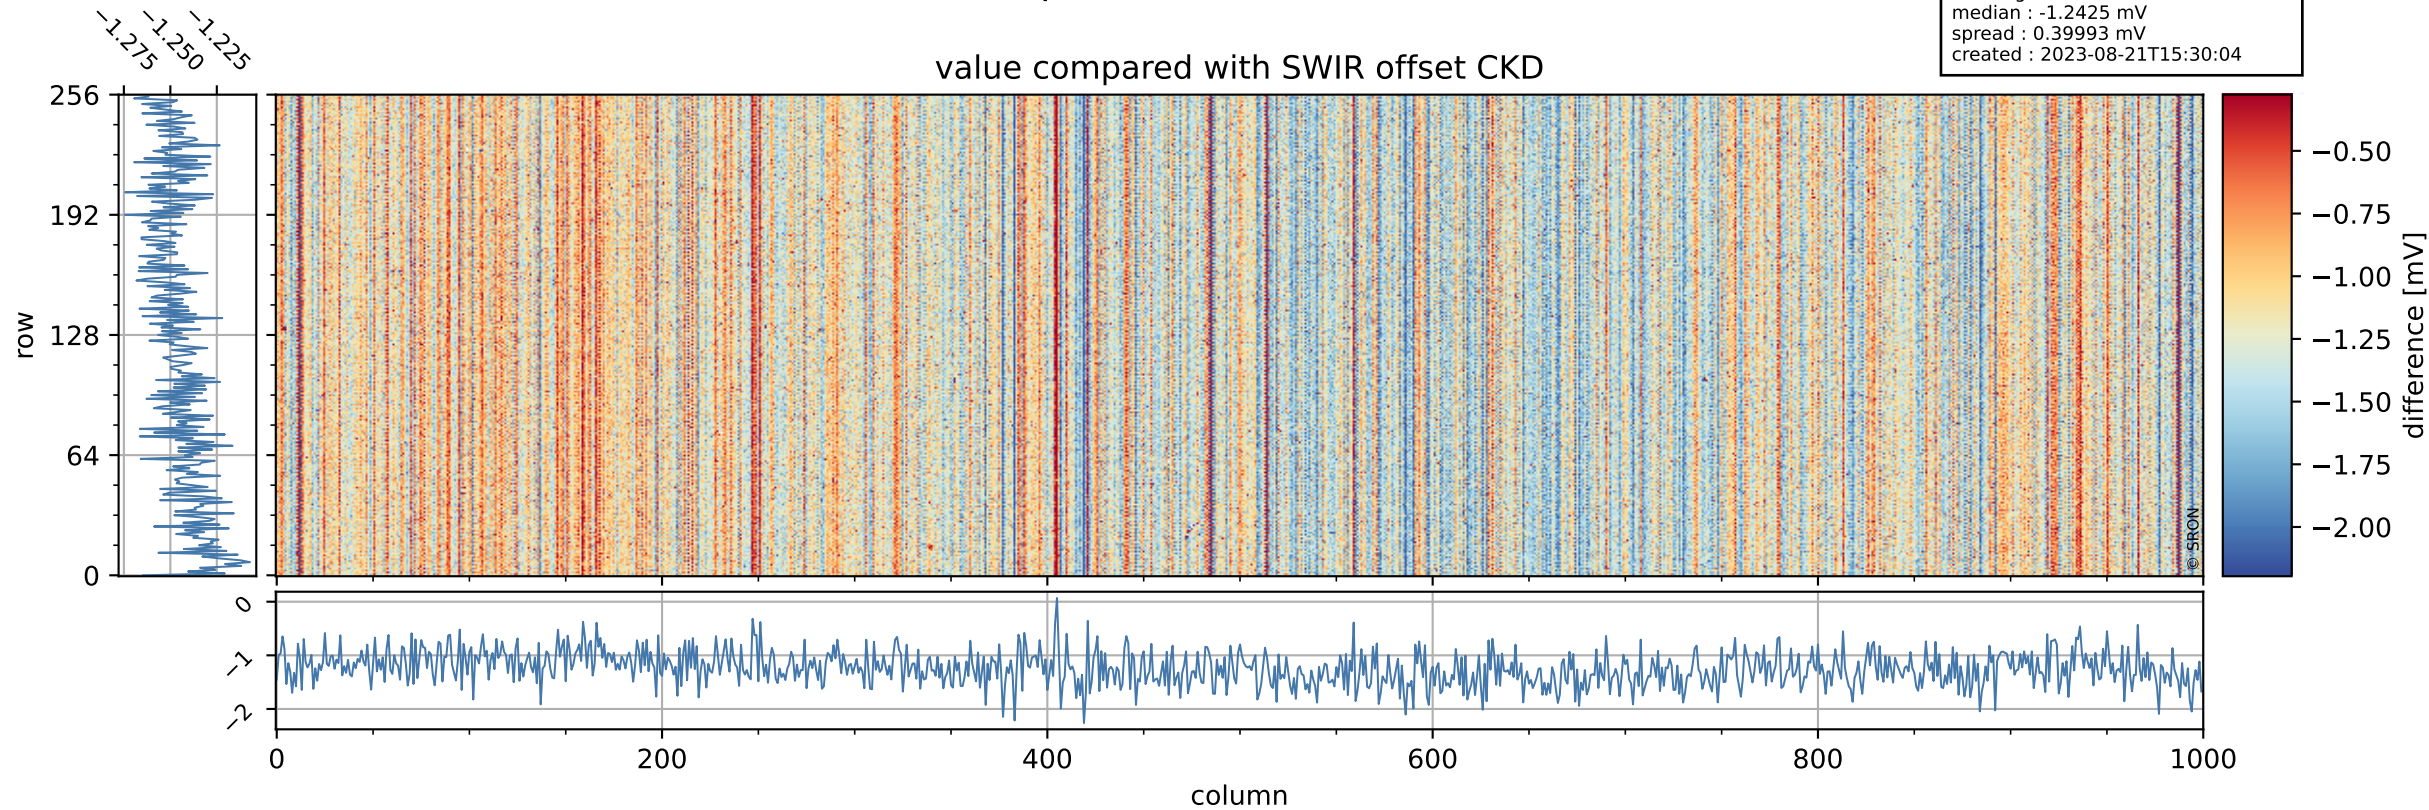

Tropomi SWIR offset (official)

orbits : 19 in [28477, 28522]
coverage : 2023-04-12 / 2023-04-15
median : 0.52477 V
spread : 0.035909 V
created : 2023-08-21T15:30:04

value detector map

Tropomi SWIR offset (official)

orbits : 19 in [28477, 28522]
coverage : 2023-04-12 / 2023-04-15
median : 38.774 μV
spread : 16.769 μV
created : 2023-08-21T15:30:04

Tropomi SWIR offset (official)

value compared with SWIR offset CKD

orbits : 19 in [28477, 28522]
coverage : 2023-04-12 / 2023-04-15
median : -1.2425 mV
spread : 0.39993 mV
created : 2023-08-21T15:30:04

Tropomi SWIR offset (official) ground-tracks of Sentinel-5P

orbits : 19 in [28477, 28522]
coverage : 2023-04-12 / 2023-04-15
created : 2023-08-21T15:30:05

Tropomi SWIR offset (official)

orbits : [2827, 28492]
coverage : 2018-04-30 / 2023-04-13
created : 2023-08-21T15:30:05

trend of detector median & temperatures