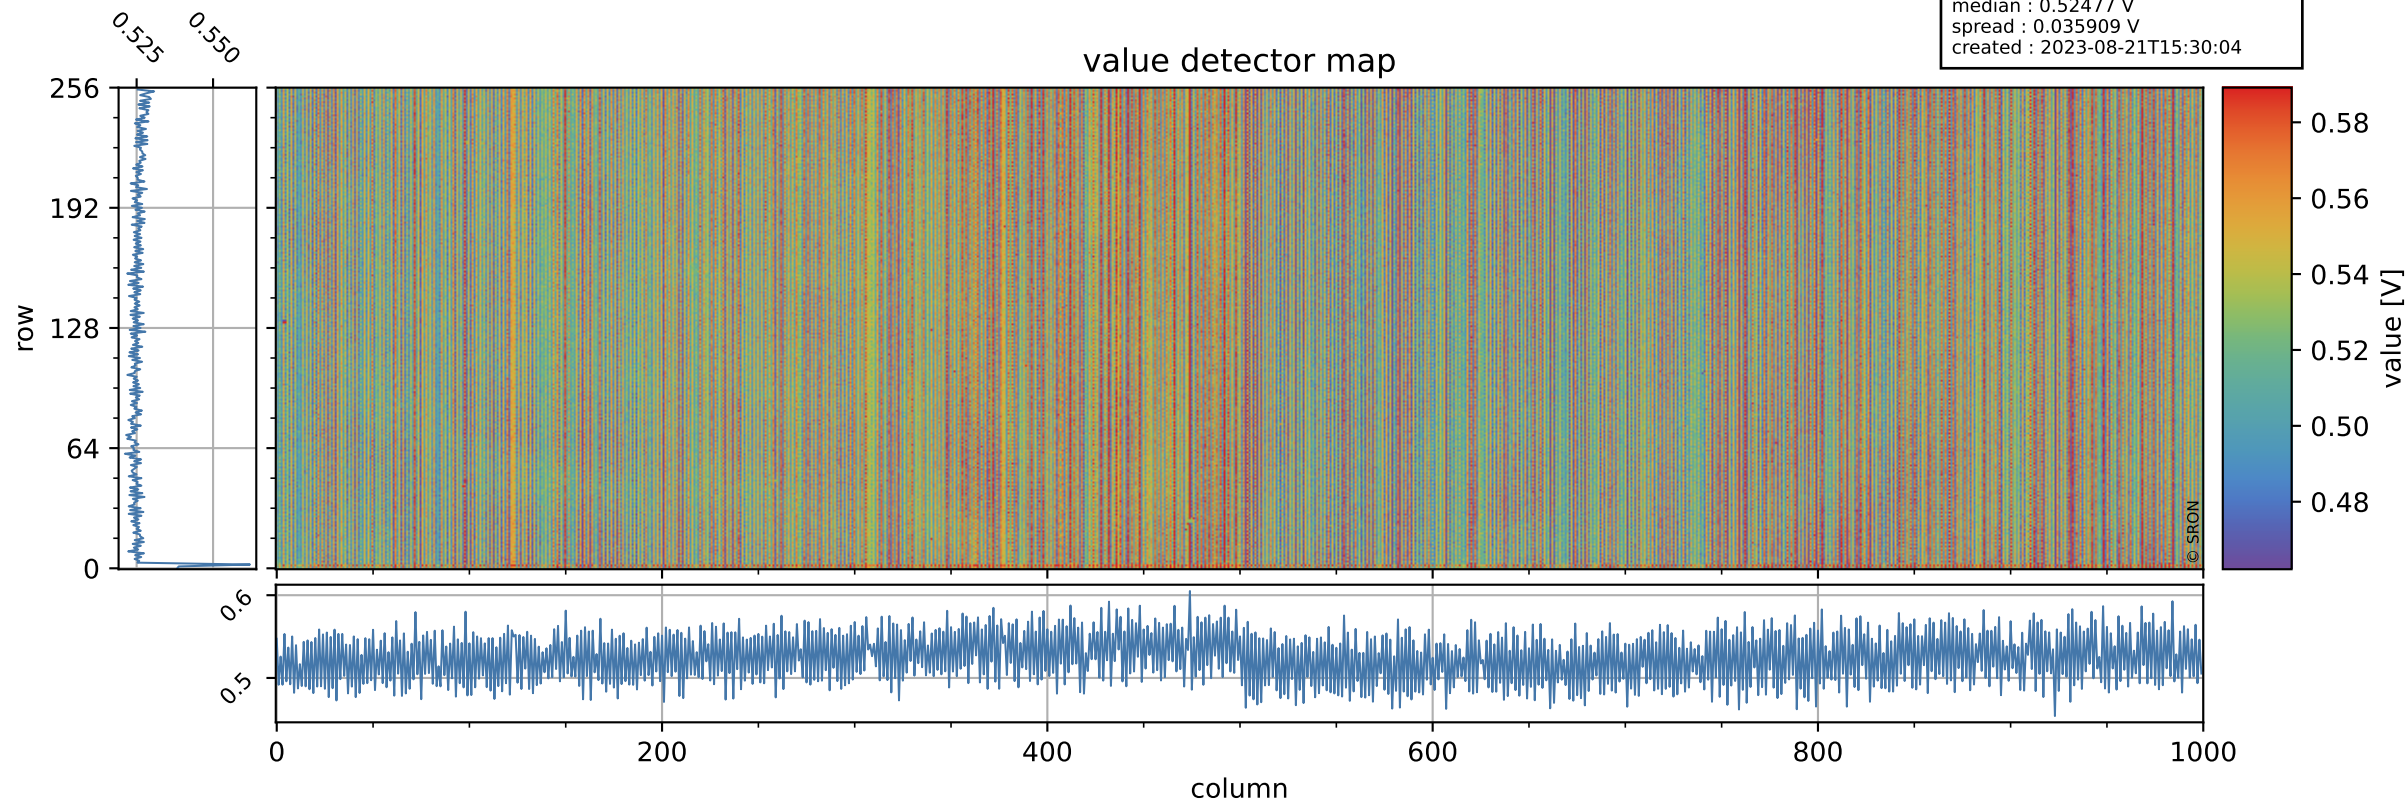

Tropomi SWIR offset (official)

orbits : 19 in [28477, 28522]
coverage : 2023-04-12 / 2023-04-15
median : 0.52477 V
spread : 0.035909 V
created : 2023-08-21T15:30:04

value detector map

Tropomi SWIR offset (official)

orbits : 19 in [28477, 28522]
coverage : 2023-04-12 / 2023-04-15
median : 38.774 μV
spread : 16.769 μV
created : 2023-08-21T15:30:04

Tropomi SWIR offset (official)

value compared with SWIR offset CKD

orbits : 19 in [28477, 28522]
coverage : 2023-04-12 / 2023-04-15
median : -1.2425 mV
spread : 0.39993 mV
created : 2023-08-21T15:30:04

Tropomi SWIR offset (official) ground-tracks of Sentinel-5P

orbits : 19 in [28477, 28522]
coverage : 2023-04-12 / 2023-04-15
created : 2023-08-21T15:30:05

Tropomi SWIR offset (official)

orbits : [2827, 28492]
coverage : 2018-04-30 / 2023-04-13
created : 2023-08-21T15:30:05

trend of detector median & temperatures