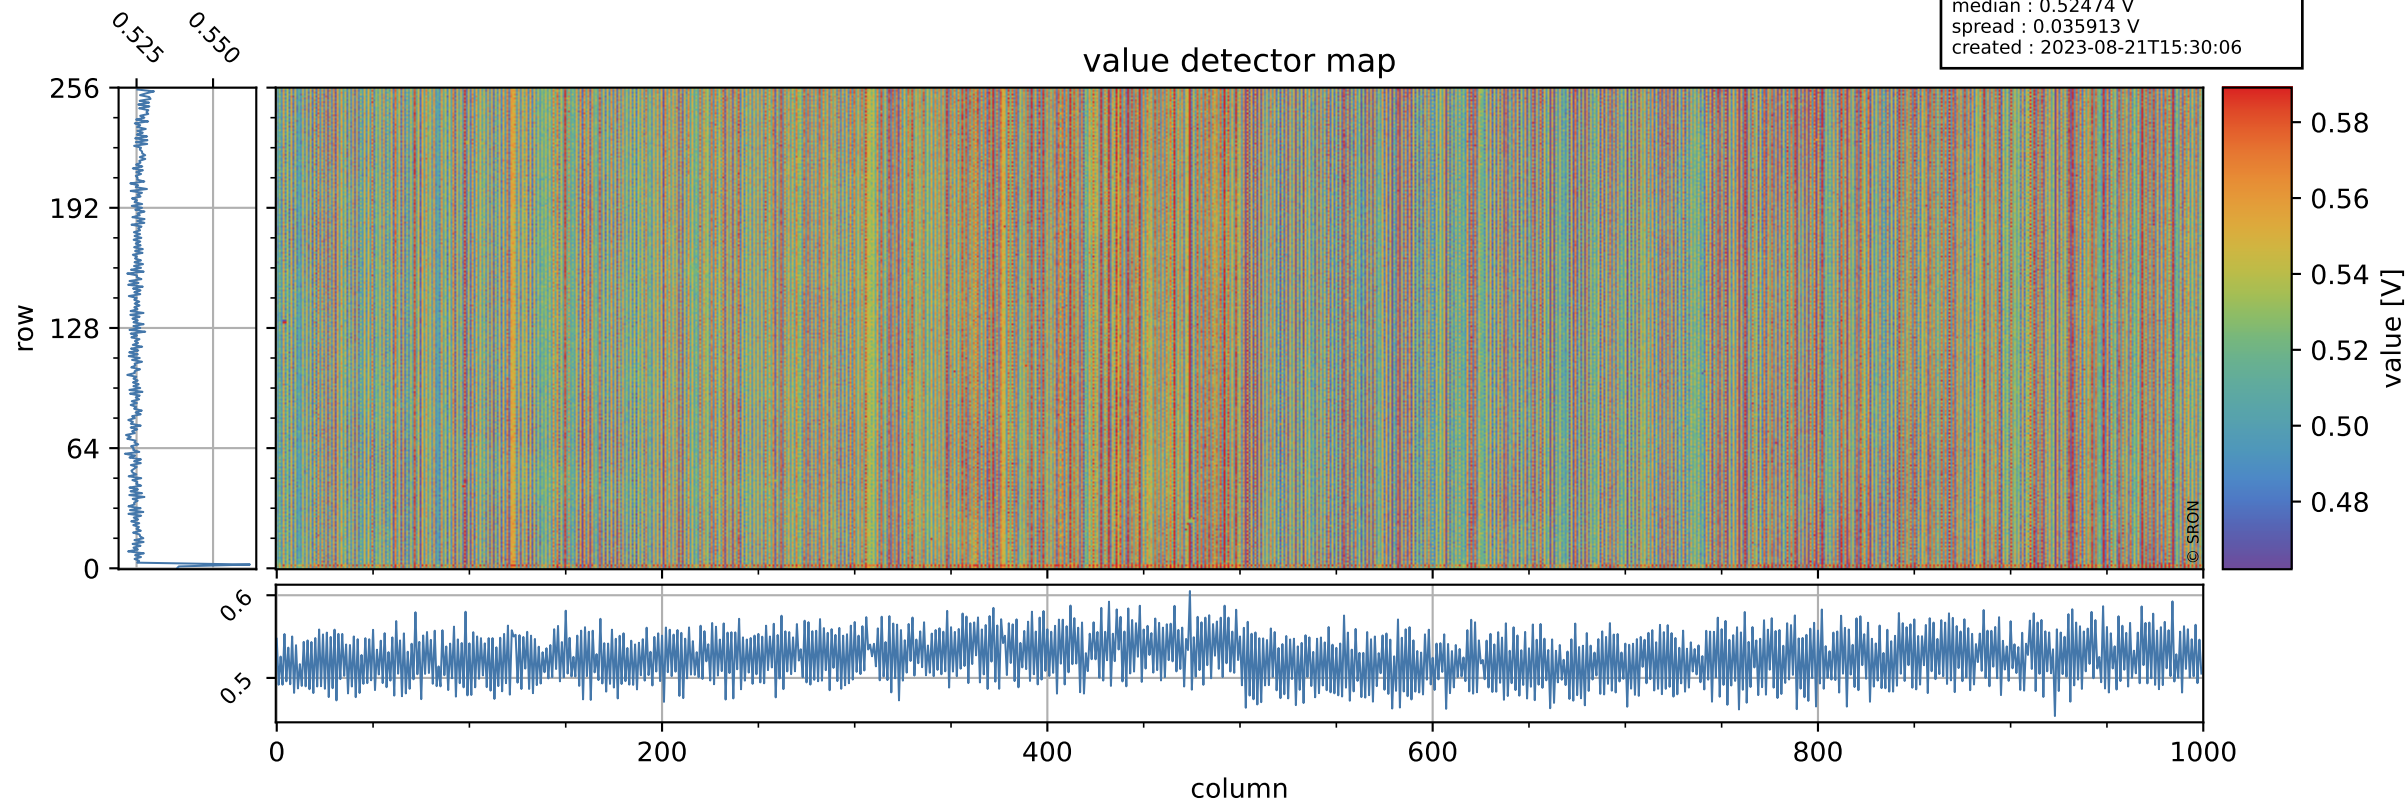

Tropomi SWIR offset (official)

orbits : 20 in [28492, 28537]
coverage : 2023-04-13 / 2023-04-16
median : 0.52474 V
spread : 0.035913 V
created : 2023-08-21T15:30:06

value detector map

Tropomi SWIR offset (official)

orbits : 20 in [28492, 28537]
coverage : 2023-04-13 / 2023-04-16
median : 0.05996 mV
spread : 0.017401 mV
created : 2023-08-21T15:30:06

uncertainty detector map

Tropomi SWIR offset (official)

orbits : 20 in [28492, 28537]
coverage : 2023-04-13 / 2023-04-16
median : -1.2669 mV
spread : 0.39922 mV
created : 2023-08-21T15:30:07

value compared with SWIR offset CKD

Tropomi SWIR offset (official) ground-tracks of Sentinel-5P

orbits : 20 in [28492, 28537]
coverage : 2023-04-13 / 2023-04-16
created : 2023-08-21T15:30:07

Tropomi SWIR offset (official)

orbits : [2827, 28492]
coverage : 2018-04-30 / 2023-04-13
created : 2023-08-21T15:30:07

trend of detector median & temperatures