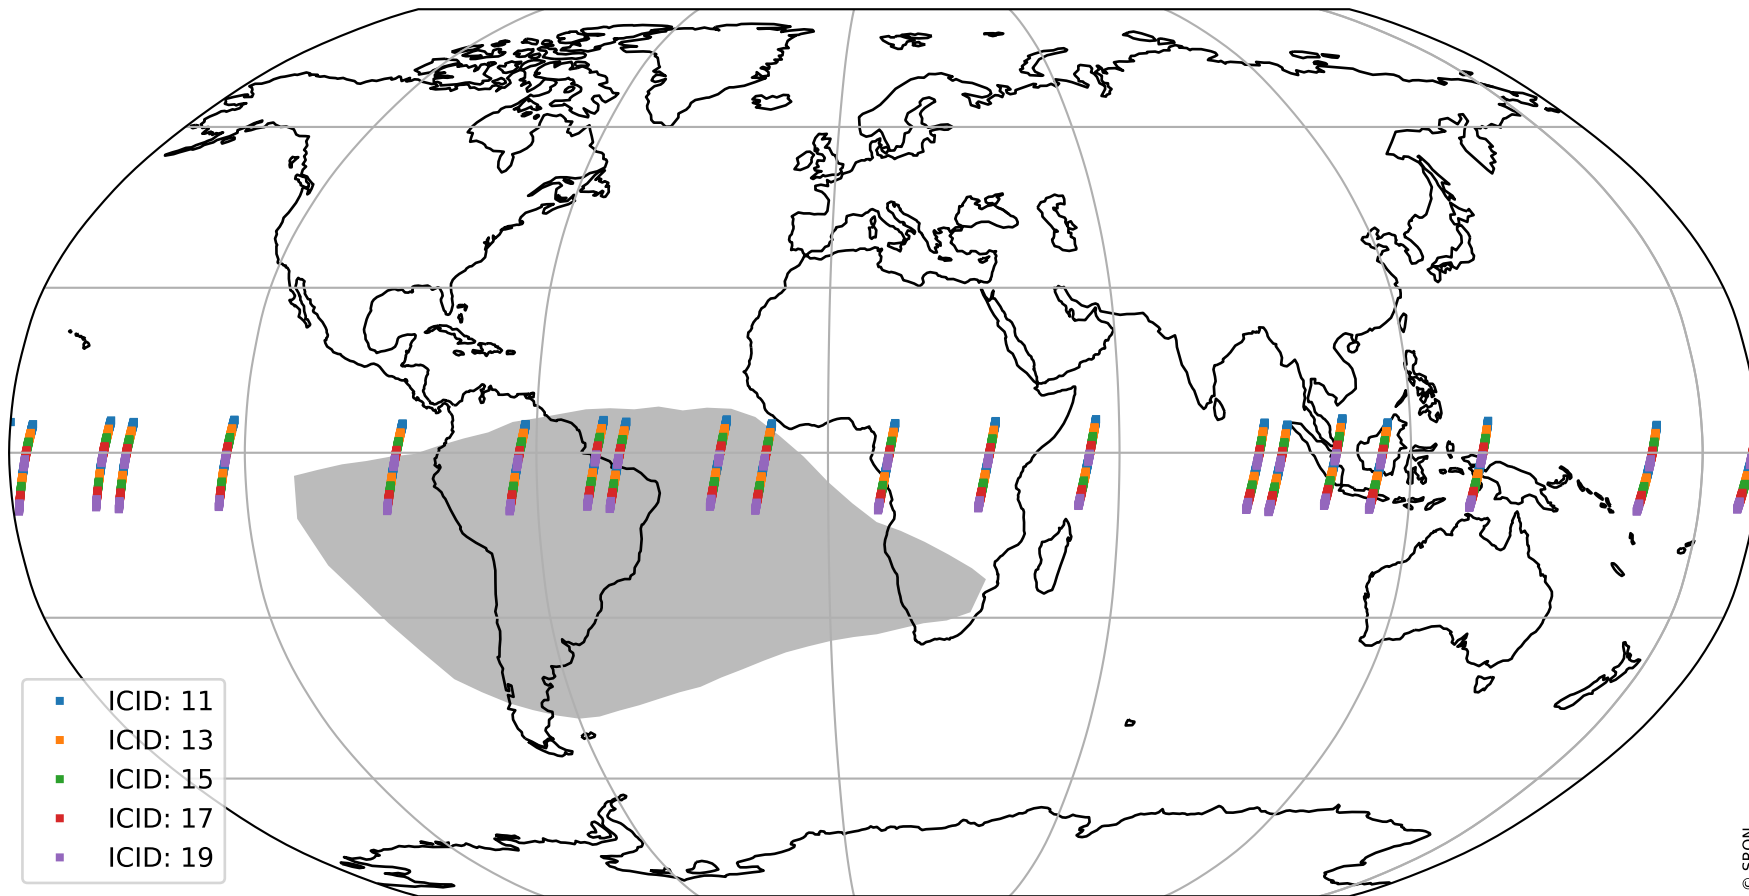

Tropomi SWIR offset (official)

orbits : 20 in [28492, 28537]
coverage : 2023-04-13 / 2023-04-16
median : 0.52474 V
spread : 0.035913 V
created : 2023-08-21T15:30:06

value detector map

Tropomi SWIR offset (official)

orbits : 20 in [28492, 28537]
coverage : 2023-04-13 / 2023-04-16
median : 0.05996 mV
spread : 0.017401 mV
created : 2023-08-21T15:30:06

uncertainty detector map

Tropomi SWIR offset (official)

orbits : 20 in [28492, 28537]
coverage : 2023-04-13 / 2023-04-16
median : -1.2669 mV
spread : 0.39922 mV
created : 2023-08-21T15:30:07

value compared with SWIR offset CKD

Tropomi SWIR offset (official) ground-tracks of Sentinel-5P

orbits : 20 in [28492, 28537]
coverage : 2023-04-13 / 2023-04-16
created : 2023-08-21T15:30:07

Tropomi SWIR offset (official)

orbits : [2827, 28492]
coverage : 2018-04-30 / 2023-04-13
created : 2023-08-21T15:30:07

trend of detector median & temperatures