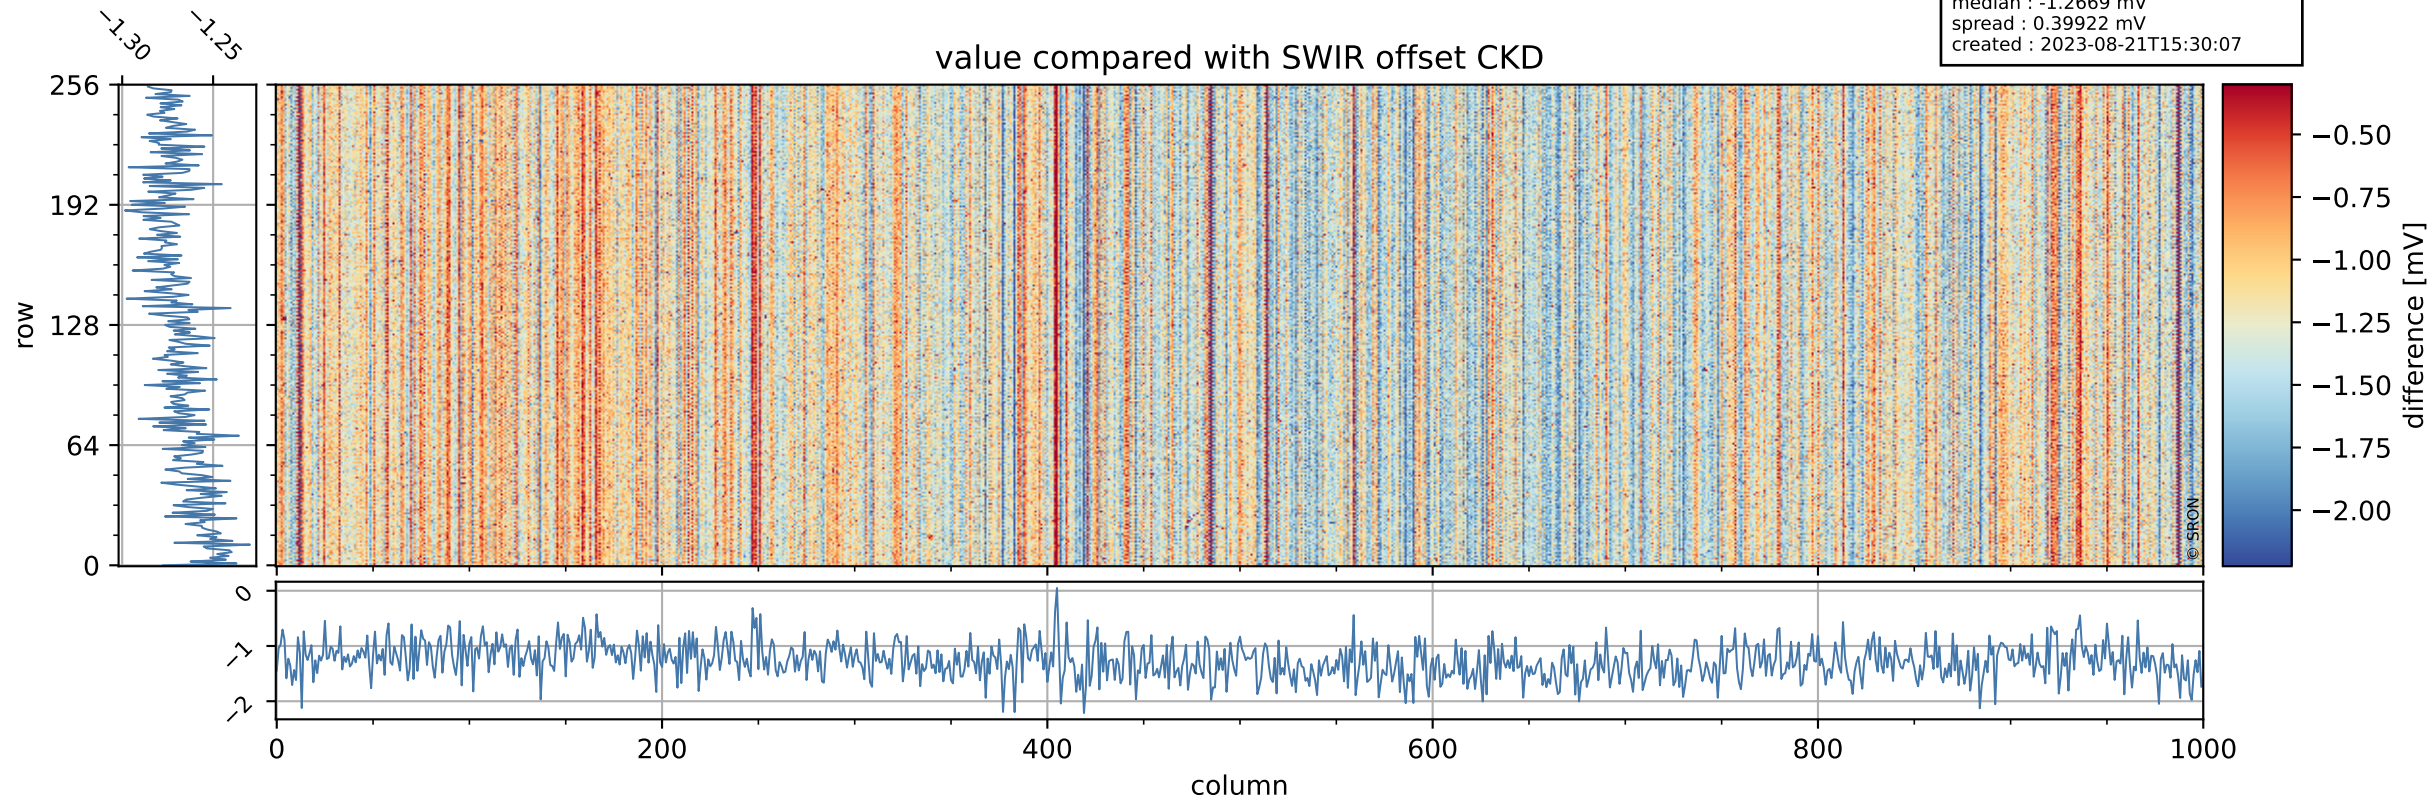

Tropomi SWIR offset (official)

orbits : 20 in [28492, 28537]
coverage : 2023-04-13 / 2023-04-16
median : 0.52474 V
spread : 0.035913 V
created : 2023-08-21T15:30:06

value detector map

Tropomi SWIR offset (official)

orbits : 20 in [28492, 28537]
coverage : 2023-04-13 / 2023-04-16
median : 0.05996 mV
spread : 0.017401 mV
created : 2023-08-21T15:30:06

uncertainty detector map

Tropomi SWIR offset (official)

orbits : 20 in [28492, 28537]
coverage : 2023-04-13 / 2023-04-16
median : -1.2669 mV
spread : 0.39922 mV
created : 2023-08-21T15:30:07

value compared with SWIR offset CKD

Tropomi SWIR offset (official) ground-tracks of Sentinel-5P

orbits : 20 in [28492, 28537]
coverage : 2023-04-13 / 2023-04-16
created : 2023-08-21T15:30:07

Tropomi SWIR offset (official)

orbits : [2827, 28492]
coverage : 2018-04-30 / 2023-04-13
created : 2023-08-21T15:30:07

trend of detector median & temperatures