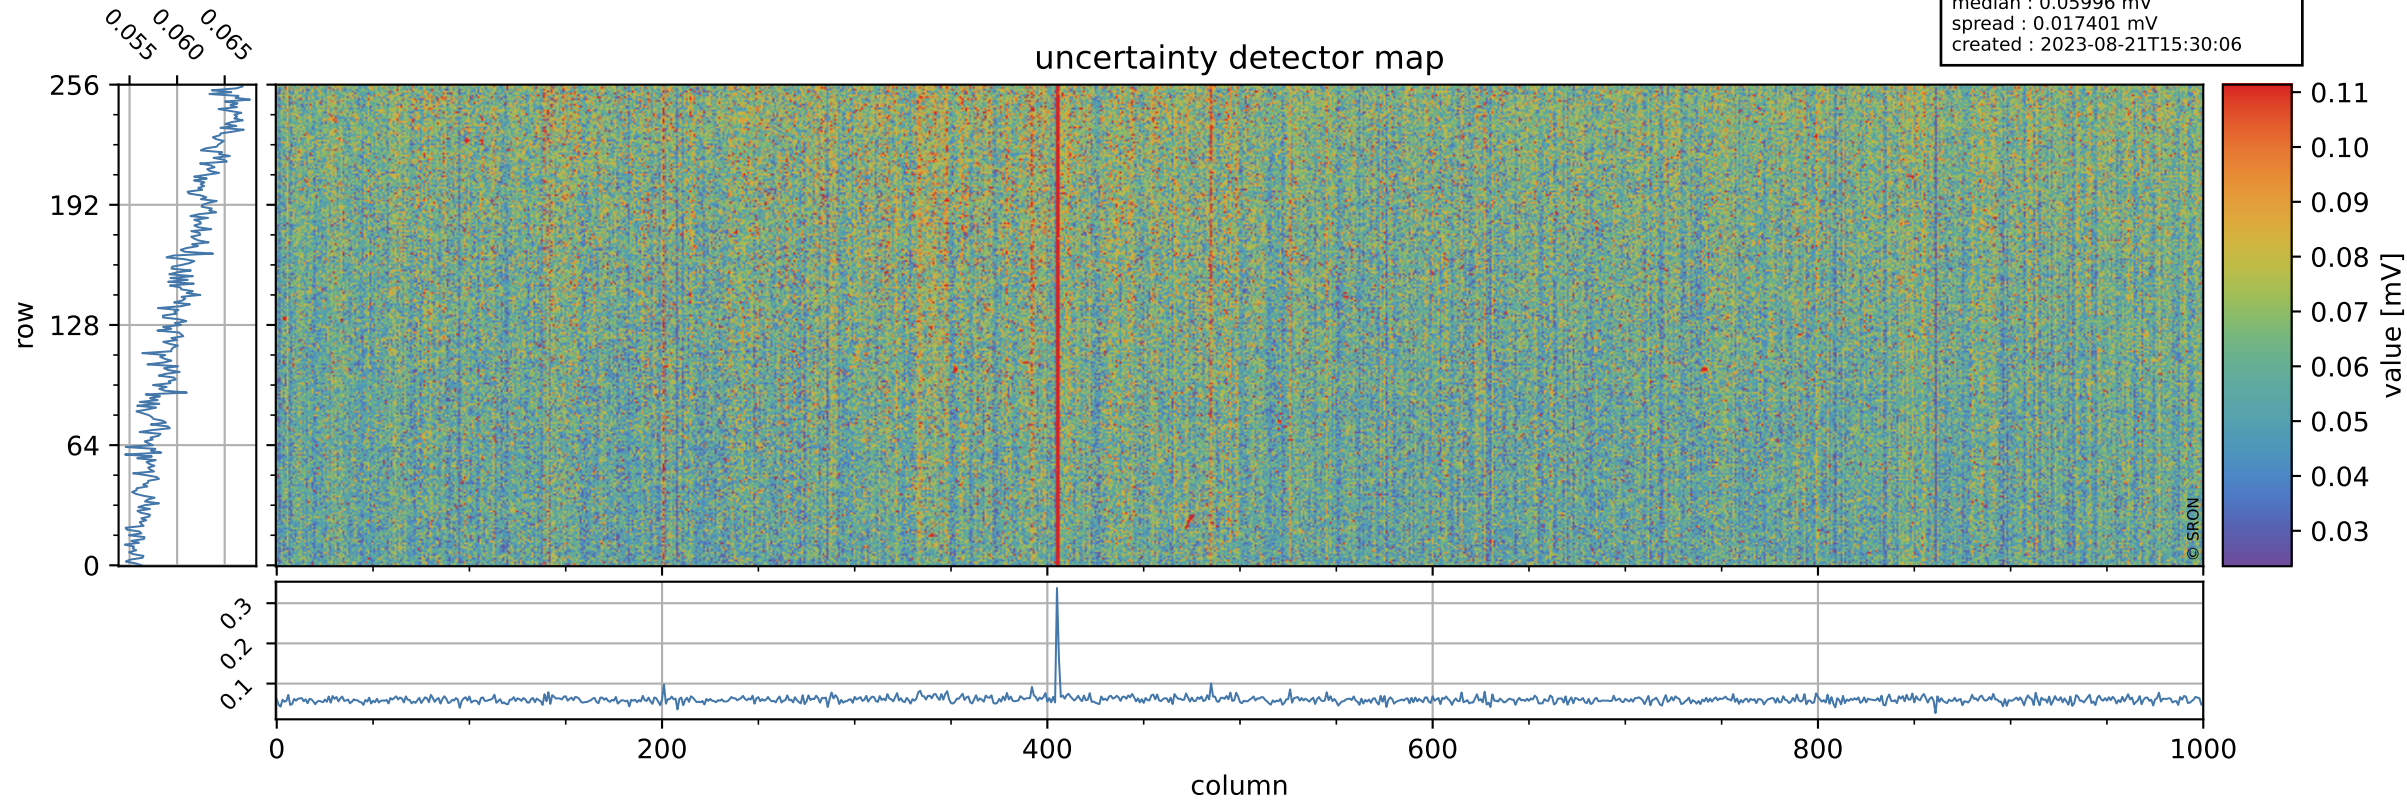

Tropomi SWIR offset (official)

orbits : 20 in [28492, 28537]
coverage : 2023-04-13 / 2023-04-16
median : 0.52474 V
spread : 0.035913 V
created : 2023-08-21T15:30:06

value detector map

Tropomi SWIR offset (official)

orbits : 20 in [28492, 28537]
coverage : 2023-04-13 / 2023-04-16
median : 0.05996 mV
spread : 0.017401 mV
created : 2023-08-21T15:30:06

uncertainty detector map

Tropomi SWIR offset (official)

orbits : 20 in [28492, 28537]
coverage : 2023-04-13 / 2023-04-16
median : -1.2669 mV
spread : 0.39922 mV
created : 2023-08-21T15:30:07

value compared with SWIR offset CKD

Tropomi SWIR offset (official) ground-tracks of Sentinel-5P

orbits : 20 in [28492, 28537]
coverage : 2023-04-13 / 2023-04-16
created : 2023-08-21T15:30:07

Tropomi SWIR offset (official)

orbits : [2827, 28492]
coverage : 2018-04-30 / 2023-04-13
created : 2023-08-21T15:30:07

trend of detector median & temperatures