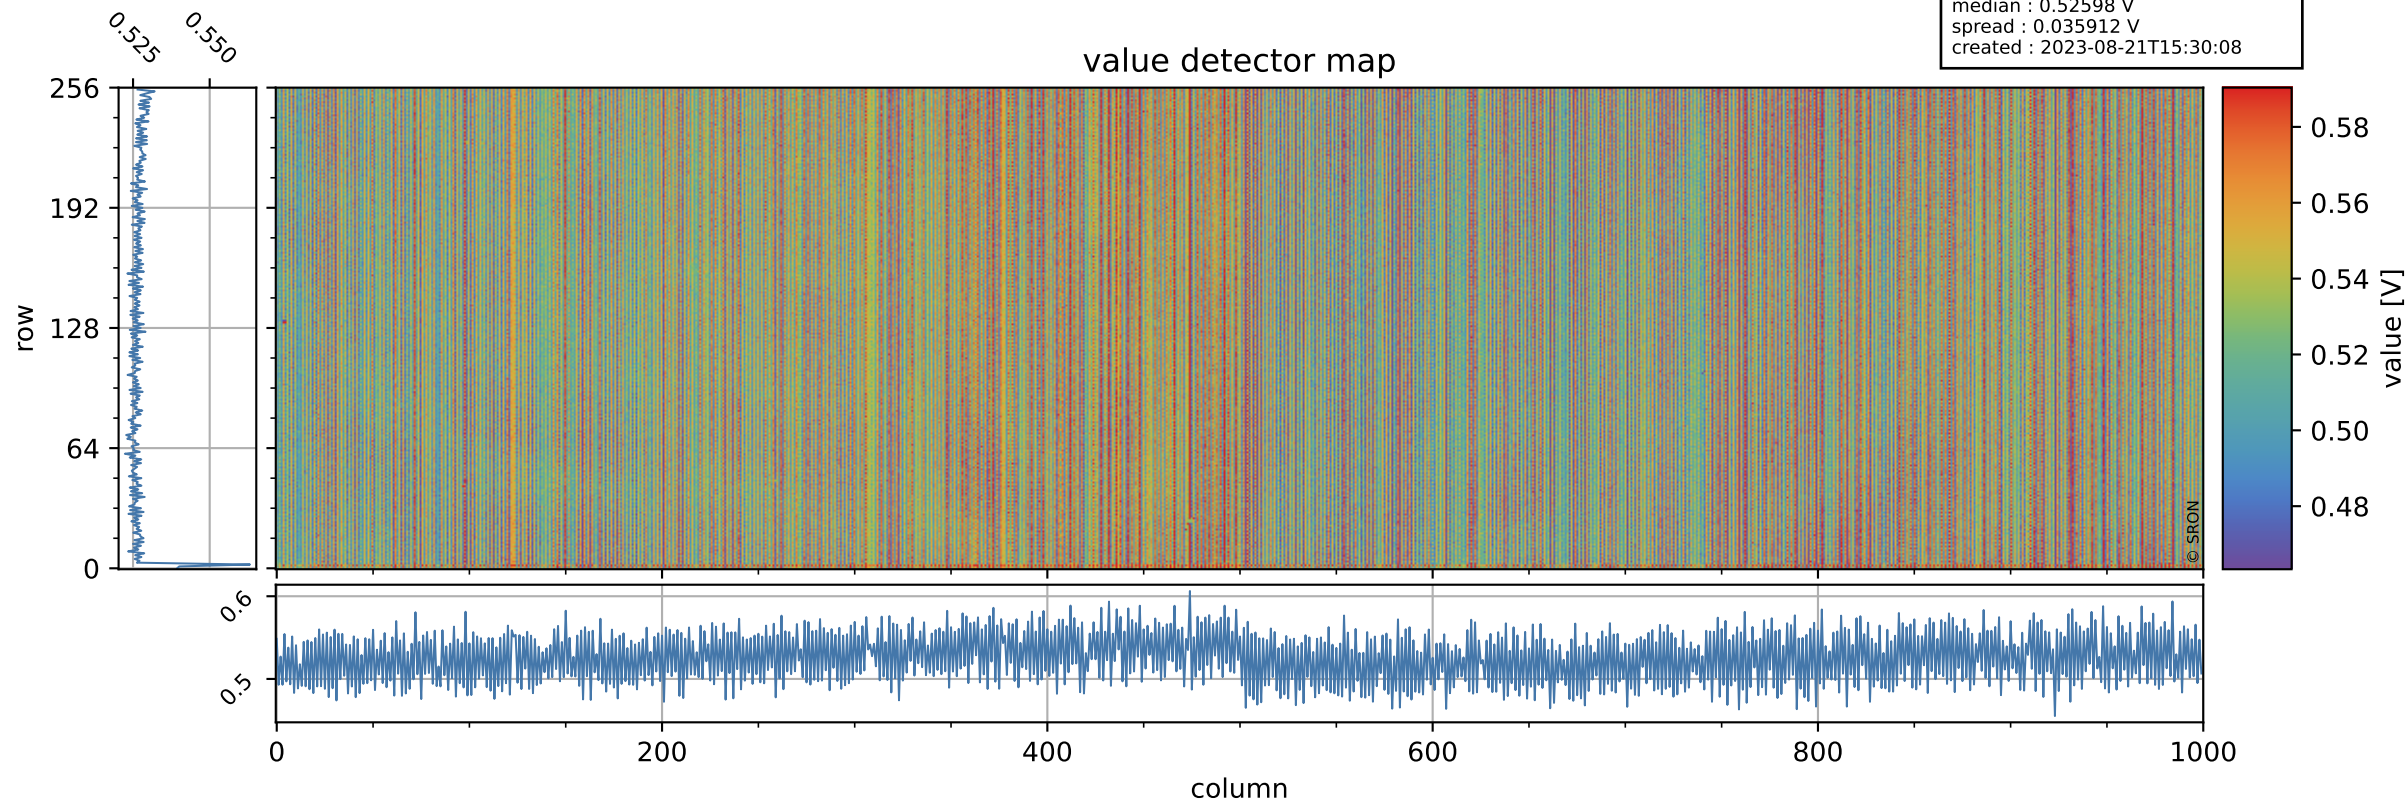

# Tropomi SWIR offset (official)

orbits : 19 in [28507, 28552]  
coverage : 2023-04-14 / 2023-04-17  
median : 0.52598 V  
spread : 0.035912 V  
created : 2023-08-21T15:30:08

## value detector map

# Tropomi SWIR offset (official)

orbits : 19 in [28507, 28552]  
coverage : 2023-04-14 / 2023-04-17  
median : 33.219  $\mu\text{V}$   
spread : 16.59  $\mu\text{V}$   
created : 2023-08-21T15:30:09

# Tropomi SWIR offset (official) ground-tracks of Sentinel-5P

orbits : 19 in [28507, 28552]  
coverage : 2023-04-14 / 2023-04-17  
created : 2023-08-21T15:30:09