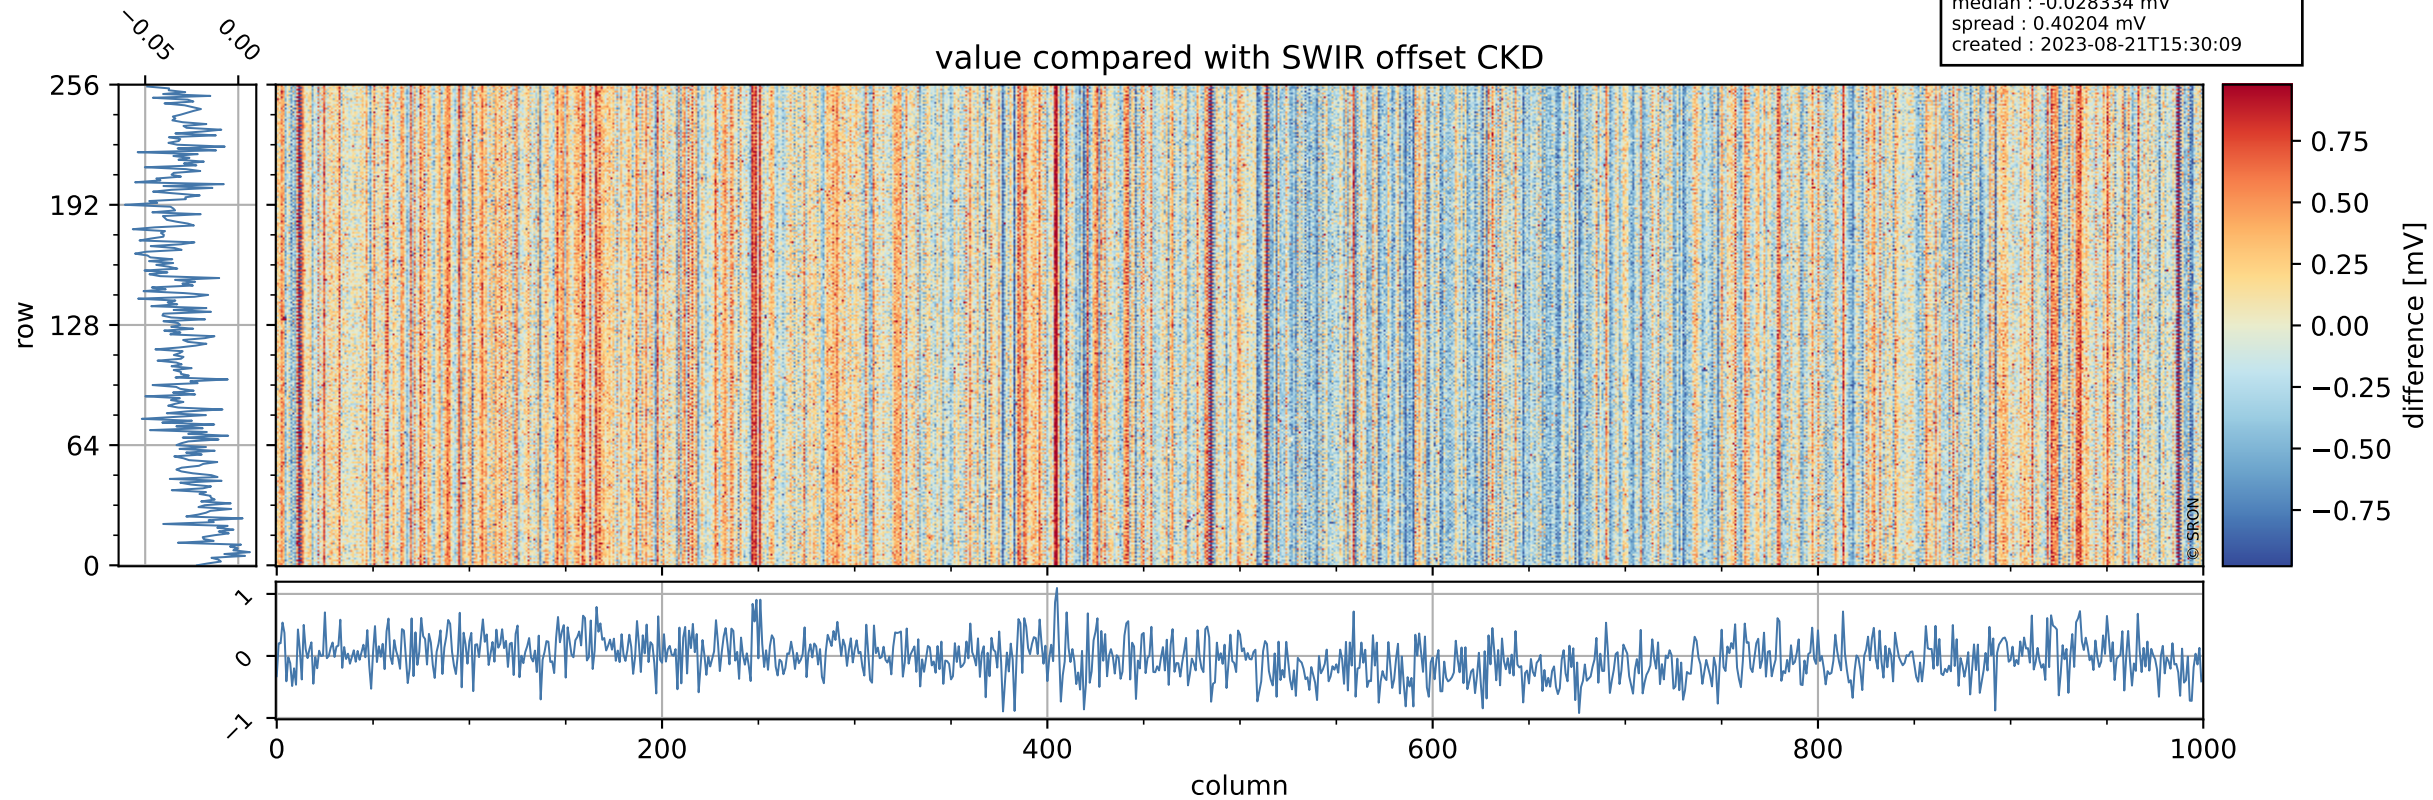

## value detector map

# Tropomi SWIR offset (official)

orbits : 19 in [28507, 28552]  
coverage : 2023-04-14 / 2023-04-17  
median : 33.219  $\mu\text{V}$   
spread : 16.59  $\mu\text{V}$   
created : 2023-08-21T15:30:09

# Tropomi SWIR offset (official)

orbits : 19 in [28507, 28552]  
coverage : 2023-04-14 / 2023-04-17  
median : -0.028334 mV  
spread : 0.40204 mV  
created : 2023-08-21T15:30:09

value compared with SWIR offset CKD

# Tropomi SWIR offset (official) ground-tracks of Sentinel-5P

orbits : 19 in [28507, 28552]  
coverage : 2023-04-14 / 2023-04-17  
created : 2023-08-21T15:30:09