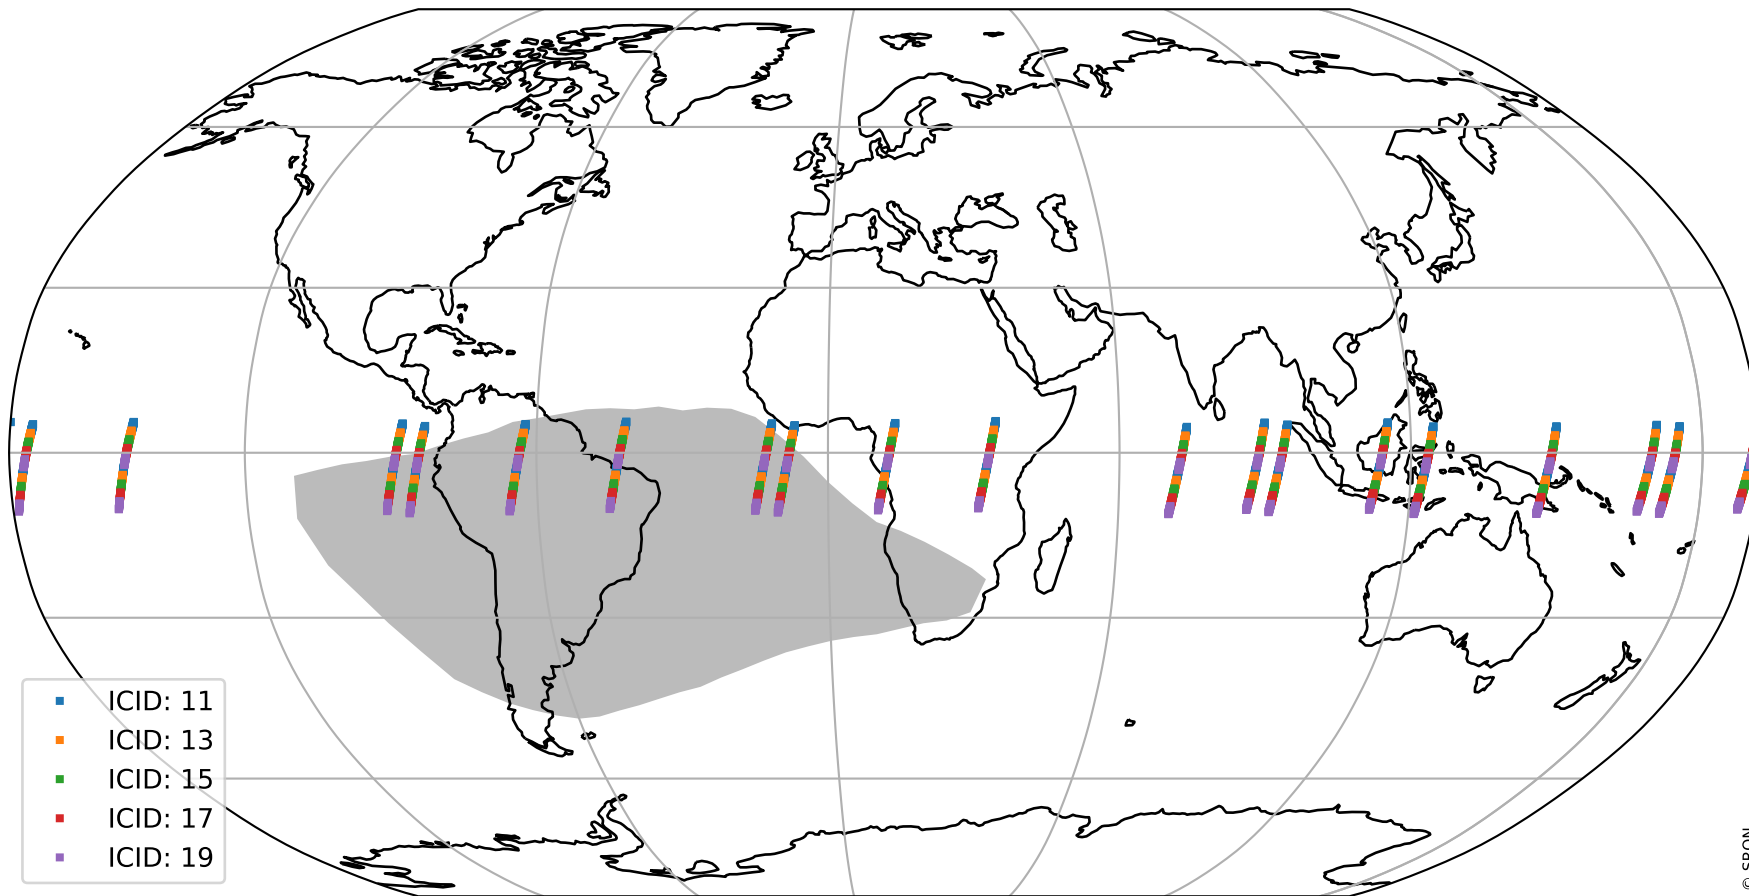

# Tropomi SWIR offset (official)

orbits : 19 in [28507, 28552]  
coverage : 2023-04-14 / 2023-04-17  
median : 33.219  $\mu\text{V}$   
spread : 16.59  $\mu\text{V}$   
created : 2023-08-21T15:30:09

# Tropomi SWIR offset (official)

orbits : 19 in [28507, 28552]  
coverage : 2023-04-14 / 2023-04-17  
median : -0.028334 mV  
spread : 0.40204 mV  
created : 2023-08-21T15:30:09

value compared with SWIR offset CKD

# Tropomi SWIR offset (official) ground-tracks of Sentinel-5P

orbits : 19 in [28507, 28552]  
coverage : 2023-04-14 / 2023-04-17  
created : 2023-08-21T15:30:09

# Tropomi SWIR offset (official)

orbits : [2827, 28552]  
coverage : 2018-04-30 / 2023-04-17  
created : 2023-08-21T15:30:10