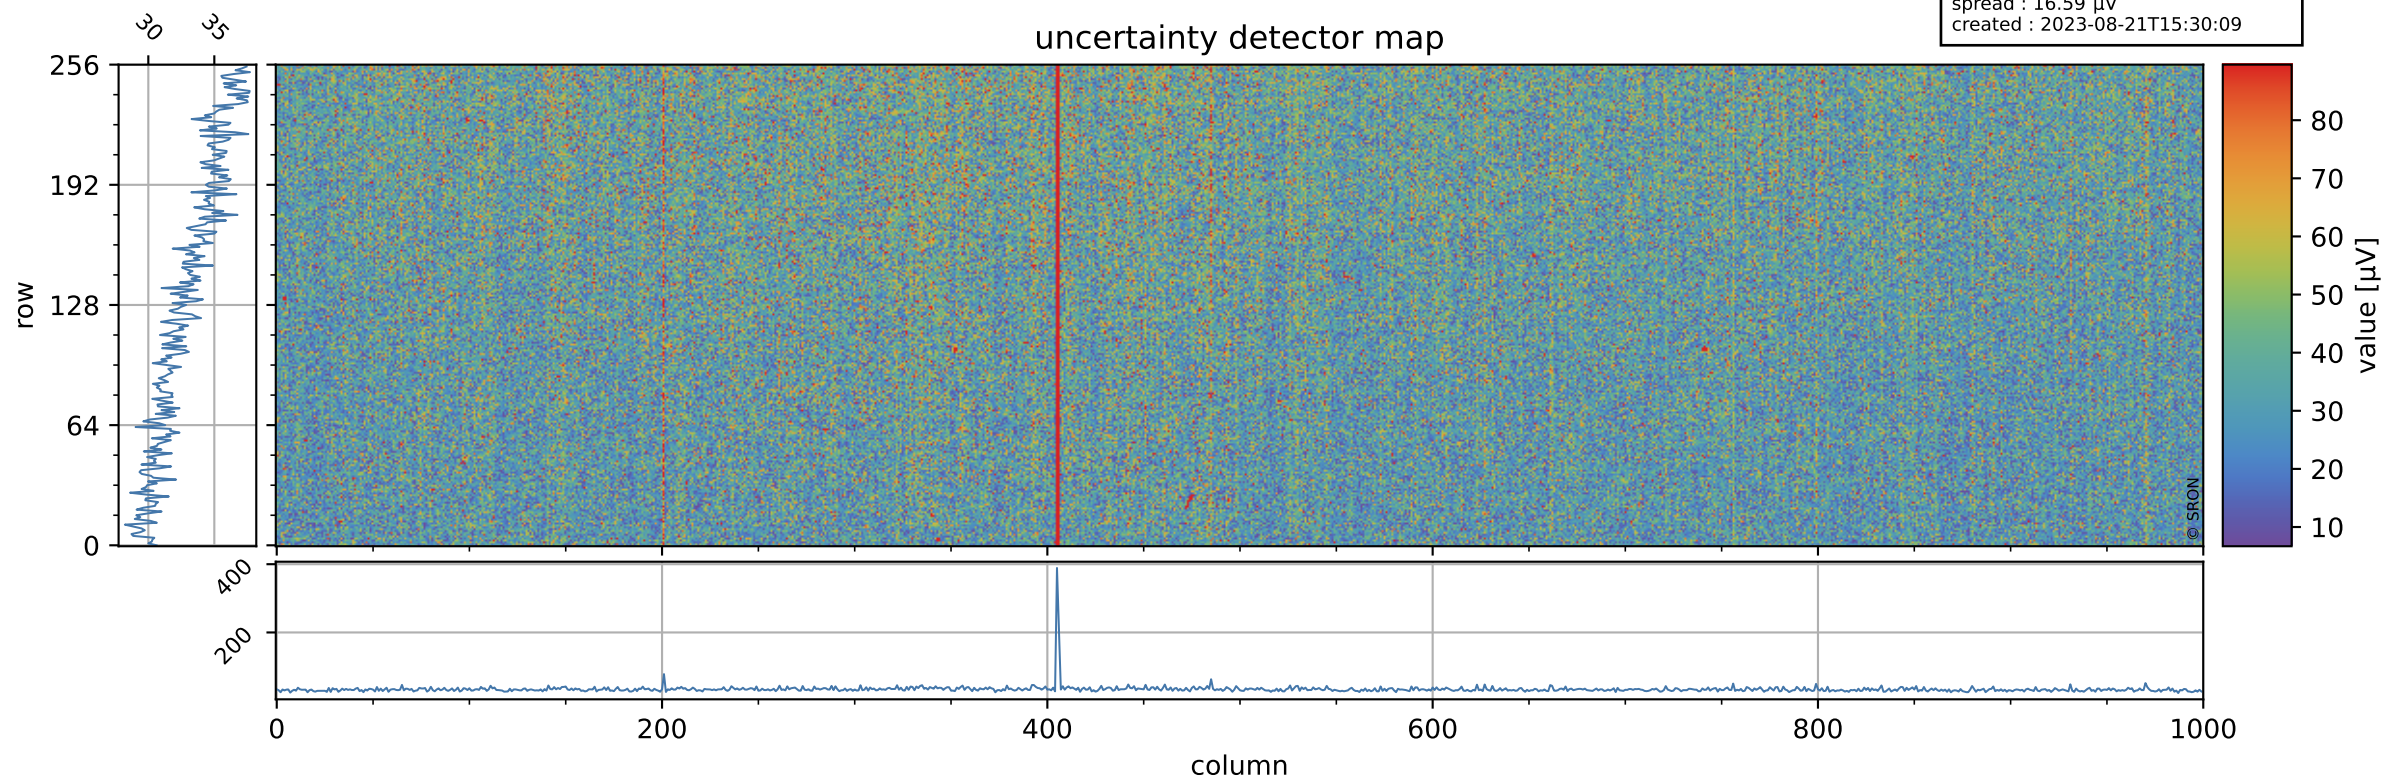

# Tropomi SWIR offset (official)

orbits : 19 in [28507, 28552]  
coverage : 2023-04-14 / 2023-04-17  
median : 0.52598 V  
spread : 0.035912 V  
created : 2023-08-21T15:30:08

## value detector map

# Tropomi SWIR offset (official)

orbits : 19 in [28507, 28552]  
coverage : 2023-04-14 / 2023-04-17  
median : 33.219  $\mu\text{V}$   
spread : 16.59  $\mu\text{V}$   
created : 2023-08-21T15:30:09

# Tropomi SWIR offset (official) ground-tracks of Sentinel-5P

orbits : 19 in [28507, 28552]  
coverage : 2023-04-14 / 2023-04-17  
created : 2023-08-21T15:30:09