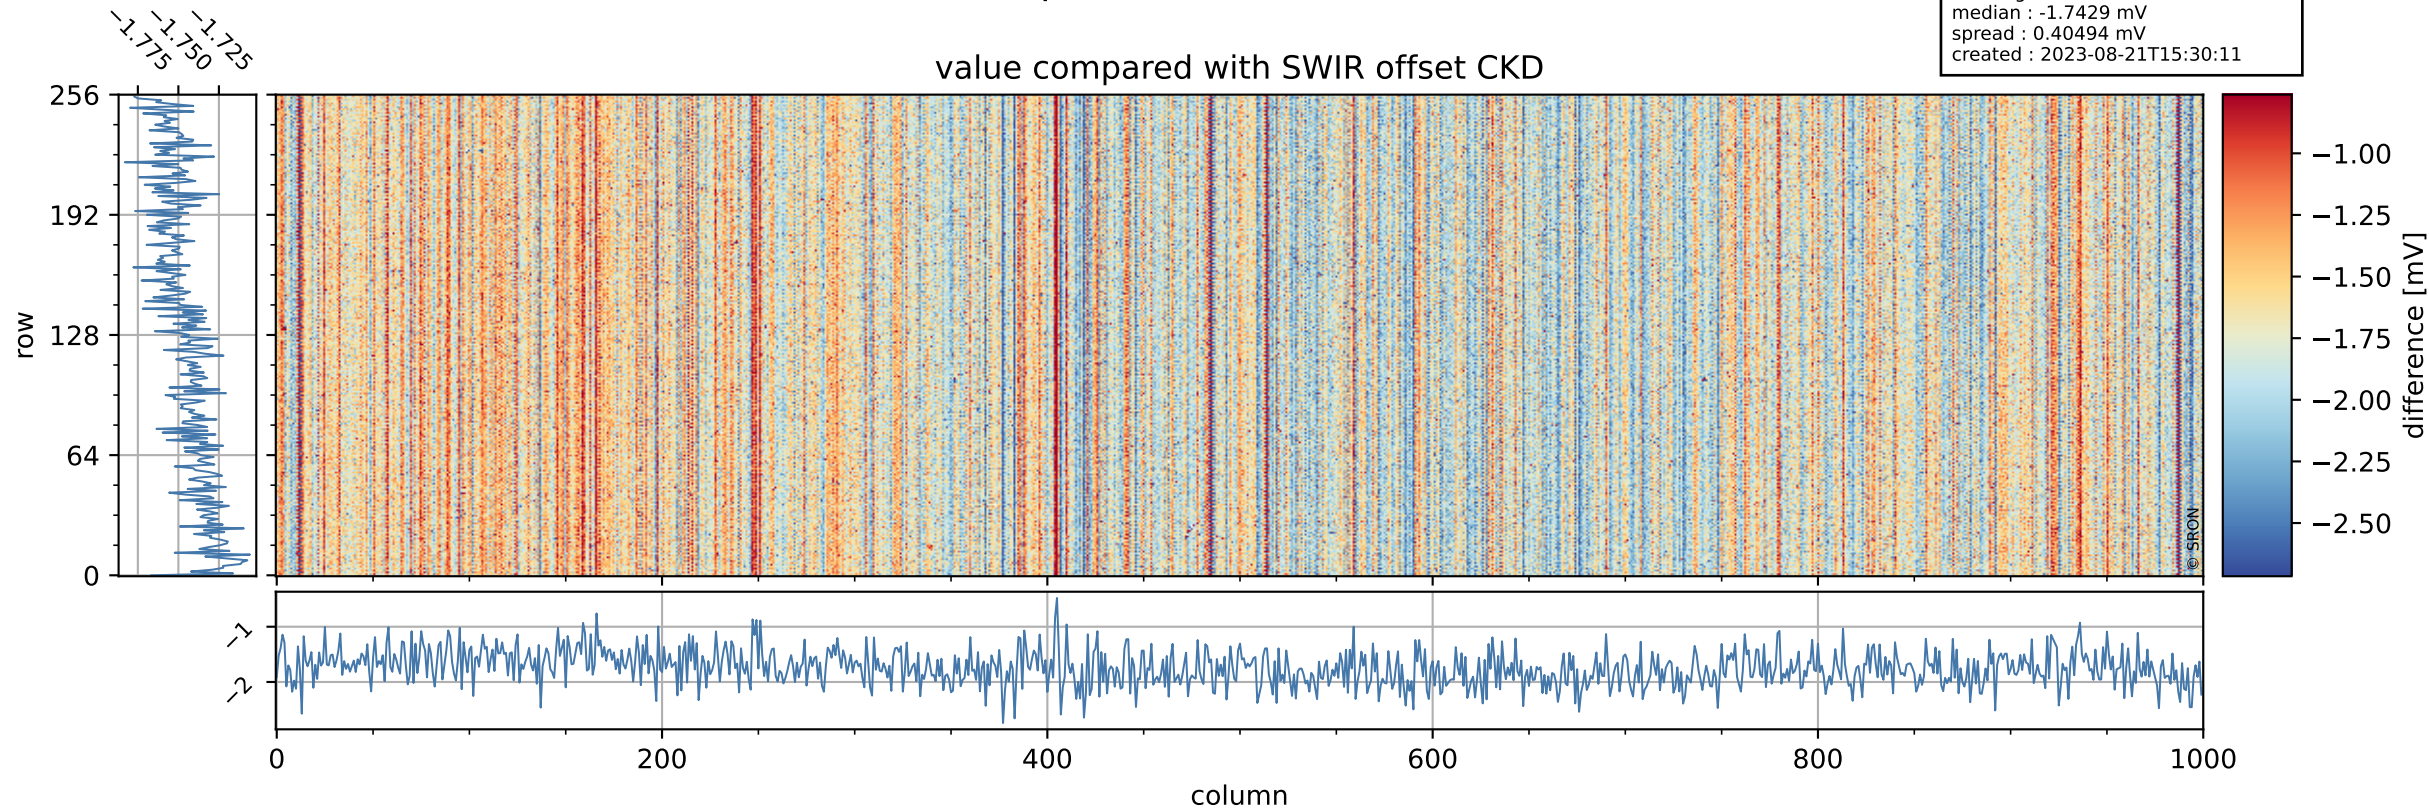

## value detector map

# Tropomi SWIR offset (official)

orbits : 20 in [28522, 28567]  
coverage : 2023-04-15 / 2023-04-18  
median : 0.061001 mV  
spread : 0.021155 mV  
created : 2023-08-21T15:30:11

# Tropomi SWIR offset (official)

orbits : 20 in [28522, 28567]  
coverage : 2023-04-15 / 2023-04-18  
median : -1.7429 mV  
spread : 0.40494 mV  
created : 2023-08-21T15:30:11

value compared with SWIR offset CKD

# Tropomi SWIR offset (official) ground-tracks of Sentinel-5P

orbits : 20 in [28522, 28567]  
coverage : 2023-04-15 / 2023-04-18  
created : 2023-08-21T15:30:12