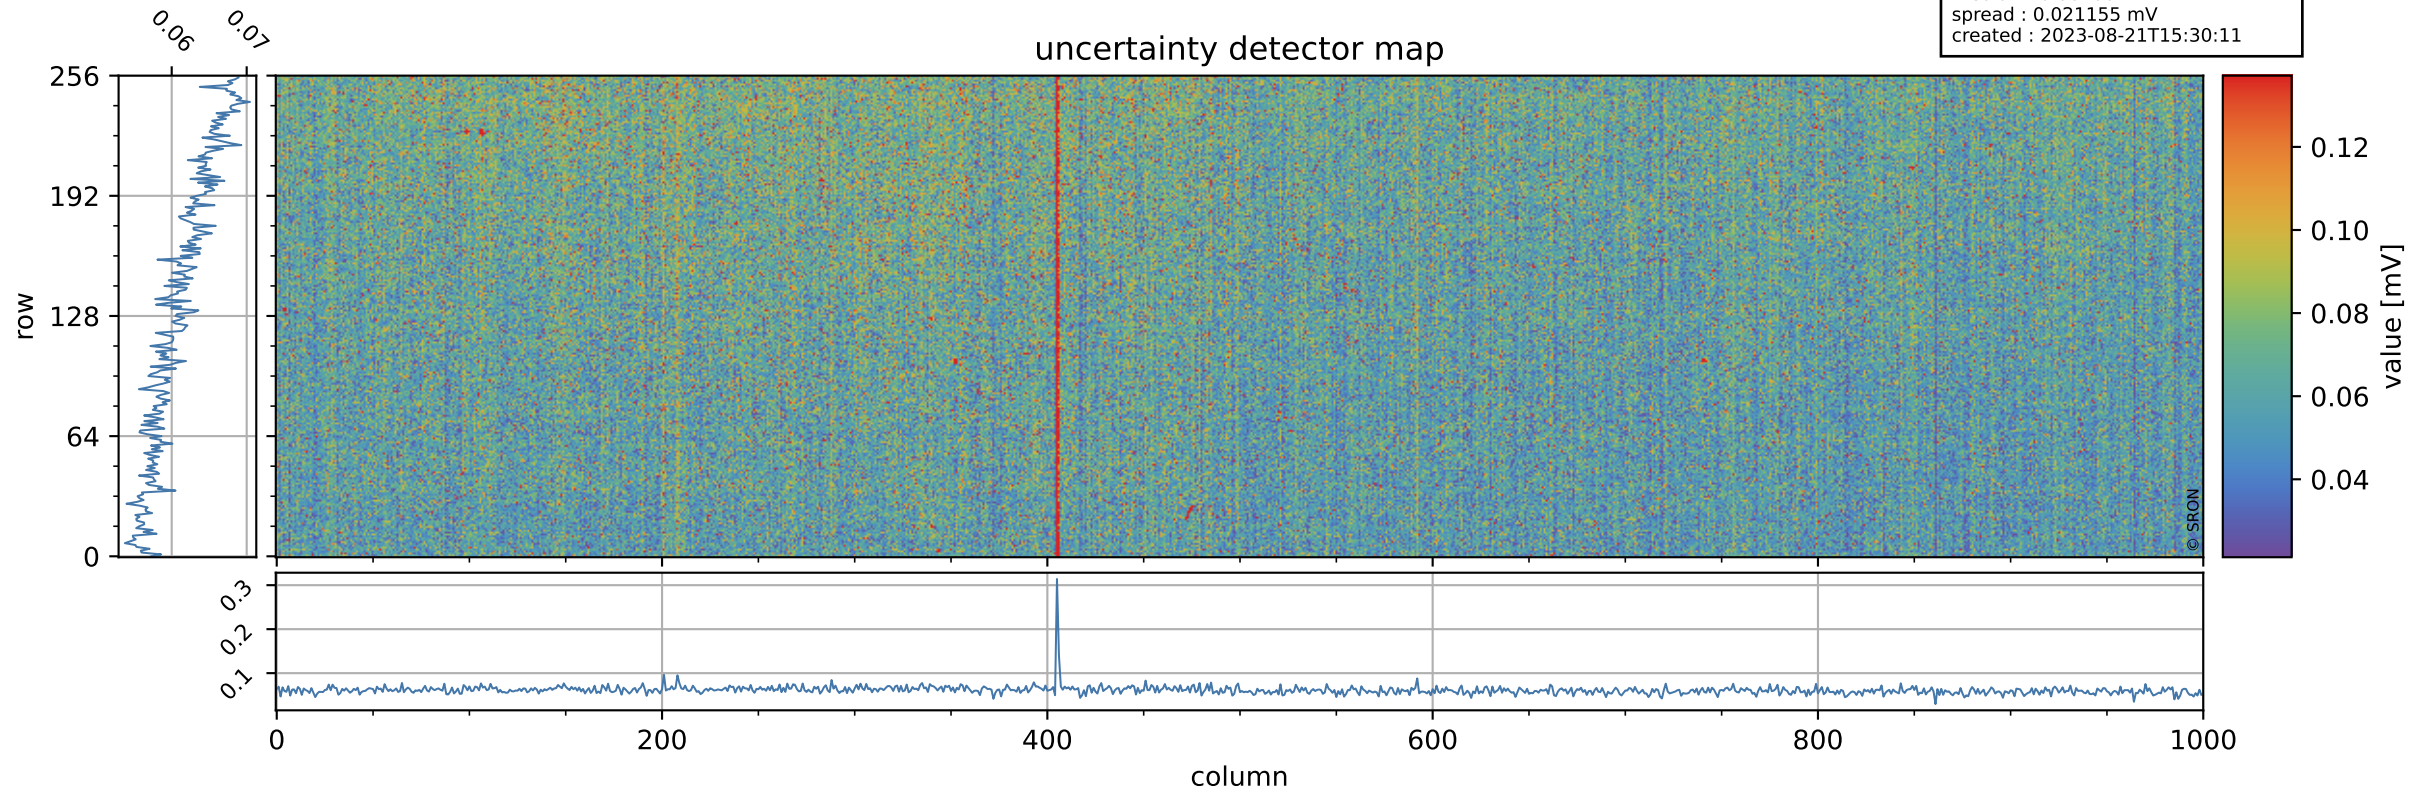

# Tropomi SWIR offset (official)

orbits : 20 in [28522, 28567]  
coverage : 2023-04-15 / 2023-04-18  
median : 0.52427 V  
spread : 0.035919 V  
created : 2023-08-21T15:30:11

## value detector map

# Tropomi SWIR offset (official)

orbits : 20 in [28522, 28567]  
coverage : 2023-04-15 / 2023-04-18  
median : 0.061001 mV  
spread : 0.021155 mV  
created : 2023-08-21T15:30:11

# Tropomi SWIR offset (official) ground-tracks of Sentinel-5P

orbits : 20 in [28522, 28567]  
coverage : 2023-04-15 / 2023-04-18  
created : 2023-08-21T15:30:12