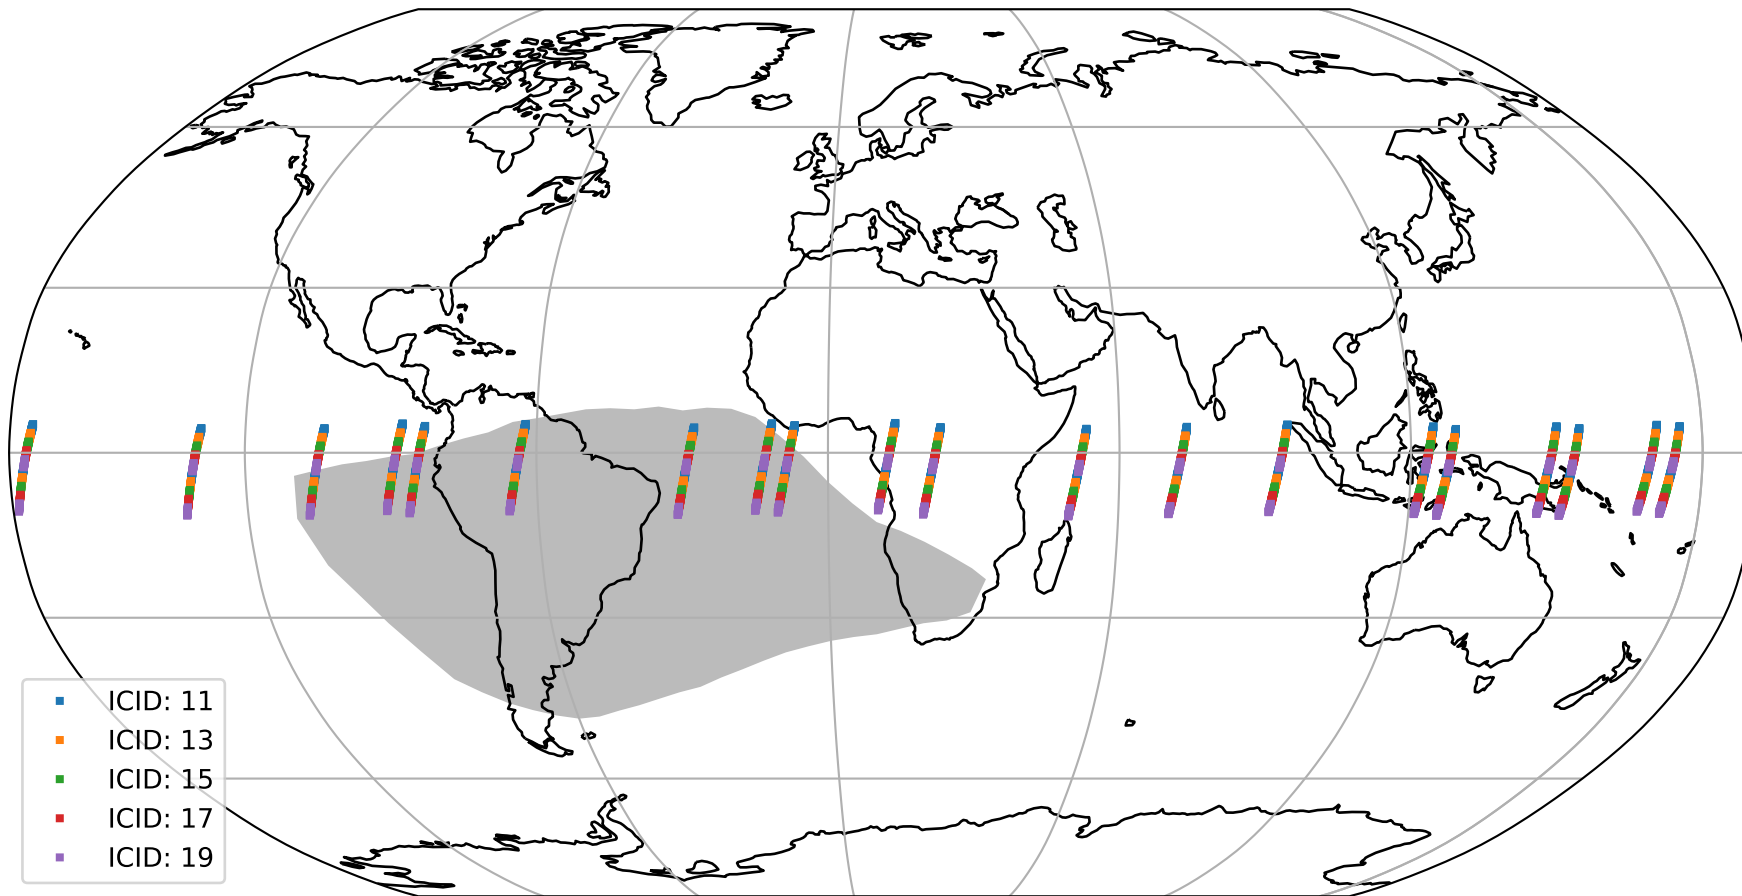

# Tropomi SWIR offset (official)

orbits : 20 in [28522, 28567]  
coverage : 2023-04-15 / 2023-04-18  
median : 0.061001 mV  
spread : 0.021155 mV  
created : 2023-08-21T15:30:11

# Tropomi SWIR offset (official)

orbits : 20 in [28522, 28567]  
coverage : 2023-04-15 / 2023-04-18  
median : -1.7429 mV  
spread : 0.40494 mV  
created : 2023-08-21T15:30:11

value compared with SWIR offset CKD

# Tropomi SWIR offset (official) ground-tracks of Sentinel-5P

orbits : 20 in [28522, 28567]  
coverage : 2023-04-15 / 2023-04-18  
created : 2023-08-21T15:30:12

# Tropomi SWIR offset (official)

orbits : [2827, 28552]  
coverage : 2018-04-30 / 2023-04-17  
created : 2023-08-21T15:30:12