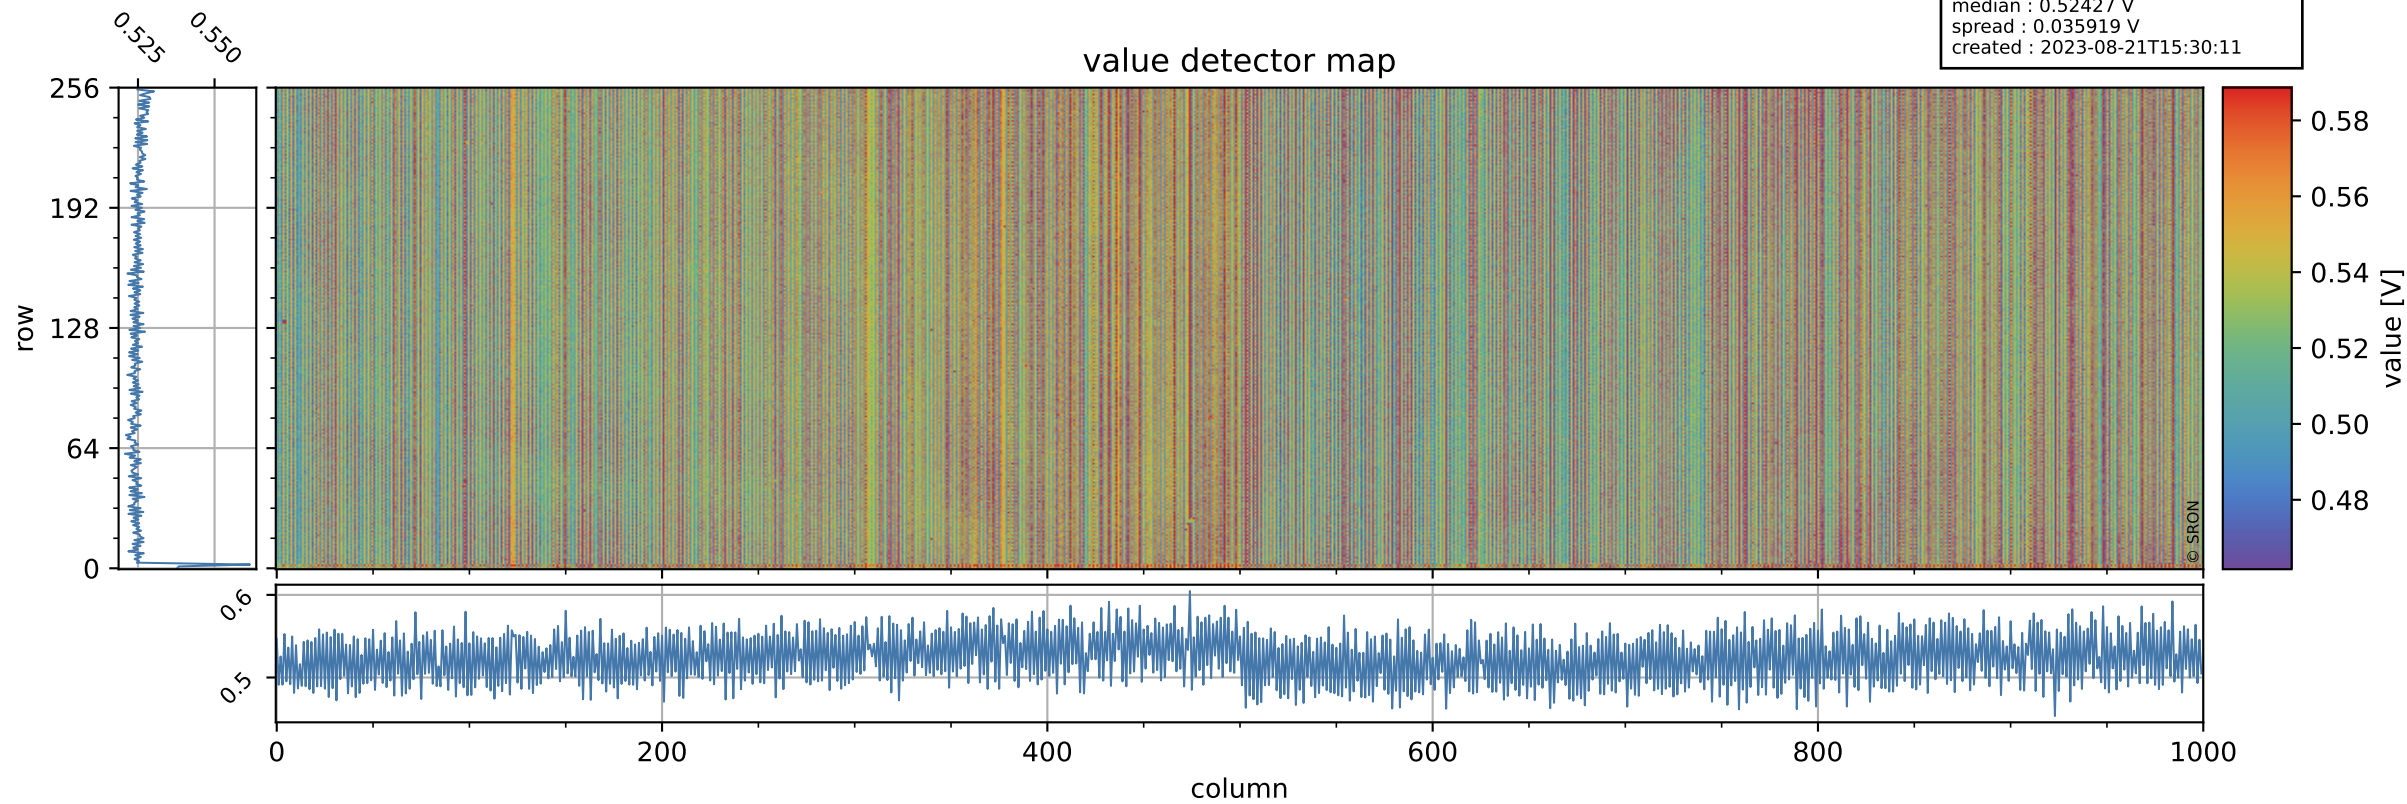

# Tropomi SWIR offset (official)

orbits : 20 in [28522, 28567]  
coverage : 2023-04-15 / 2023-04-18  
median : 0.52427 V  
spread : 0.035919 V  
created : 2023-08-21T15:30:11

## value detector map

# Tropomi SWIR offset (official)

orbits : 20 in [28522, 28567]  
coverage : 2023-04-15 / 2023-04-18  
median : 0.061001 mV  
spread : 0.021155 mV  
created : 2023-08-21T15:30:11

# Tropomi SWIR offset (official) ground-tracks of Sentinel-5P

orbits : 20 in [28522, 28567]  
coverage : 2023-04-15 / 2023-04-18  
created : 2023-08-21T15:30:12