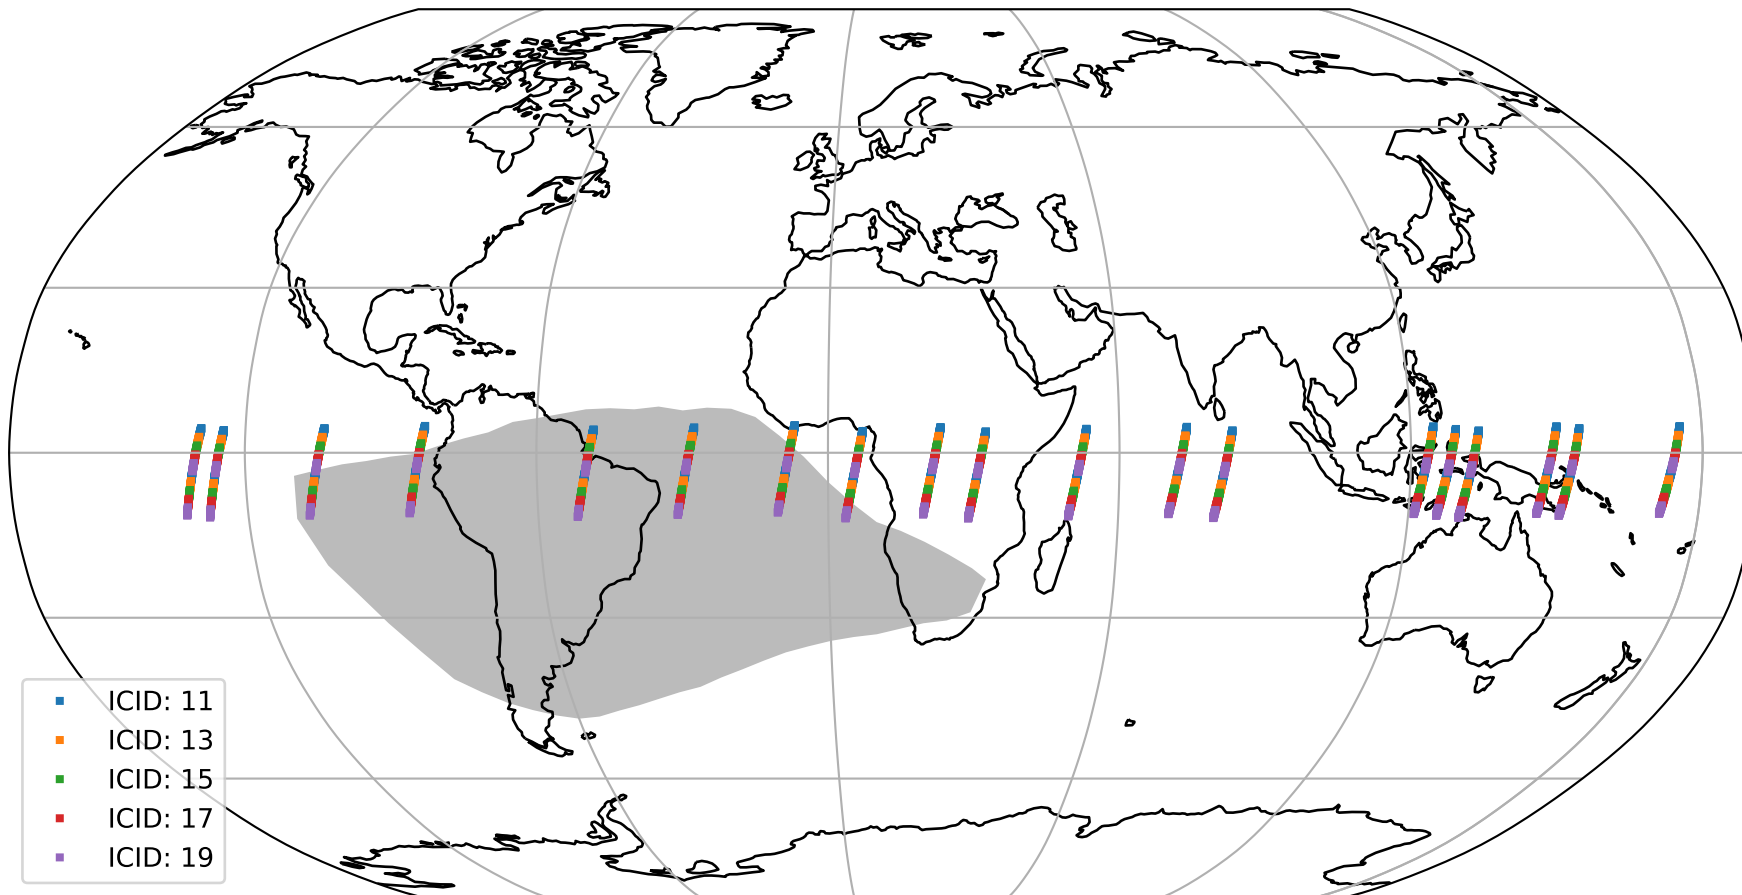

# Tropomi SWIR offset (official)

orbits : 19 in [28537, 28582]  
coverage : 2023-04-17 / 2023-04-20  
median : 0.042604 mV  
spread : 0.020193 mV  
created : 2023-08-21T15:30:13

# Tropomi SWIR offset (official)

value compared with SWIR offset CKD

orbits : 19 in [28537, 28582]  
coverage : 2023-04-17 / 2023-04-20  
median : -1.7991 mV  
spread : 0.40368 mV  
created : 2023-08-21T15:30:14

# Tropomi SWIR offset (official) ground-tracks of Sentinel-5P

orbits : 19 in [28537, 28582]  
coverage : 2023-04-17 / 2023-04-20  
created : 2023-08-21T15:30:14

# Tropomi SWIR offset (official)

orbits : [2827, 28552]  
coverage : 2018-04-30 / 2023-04-17  
created : 2023-08-21T15:30:14