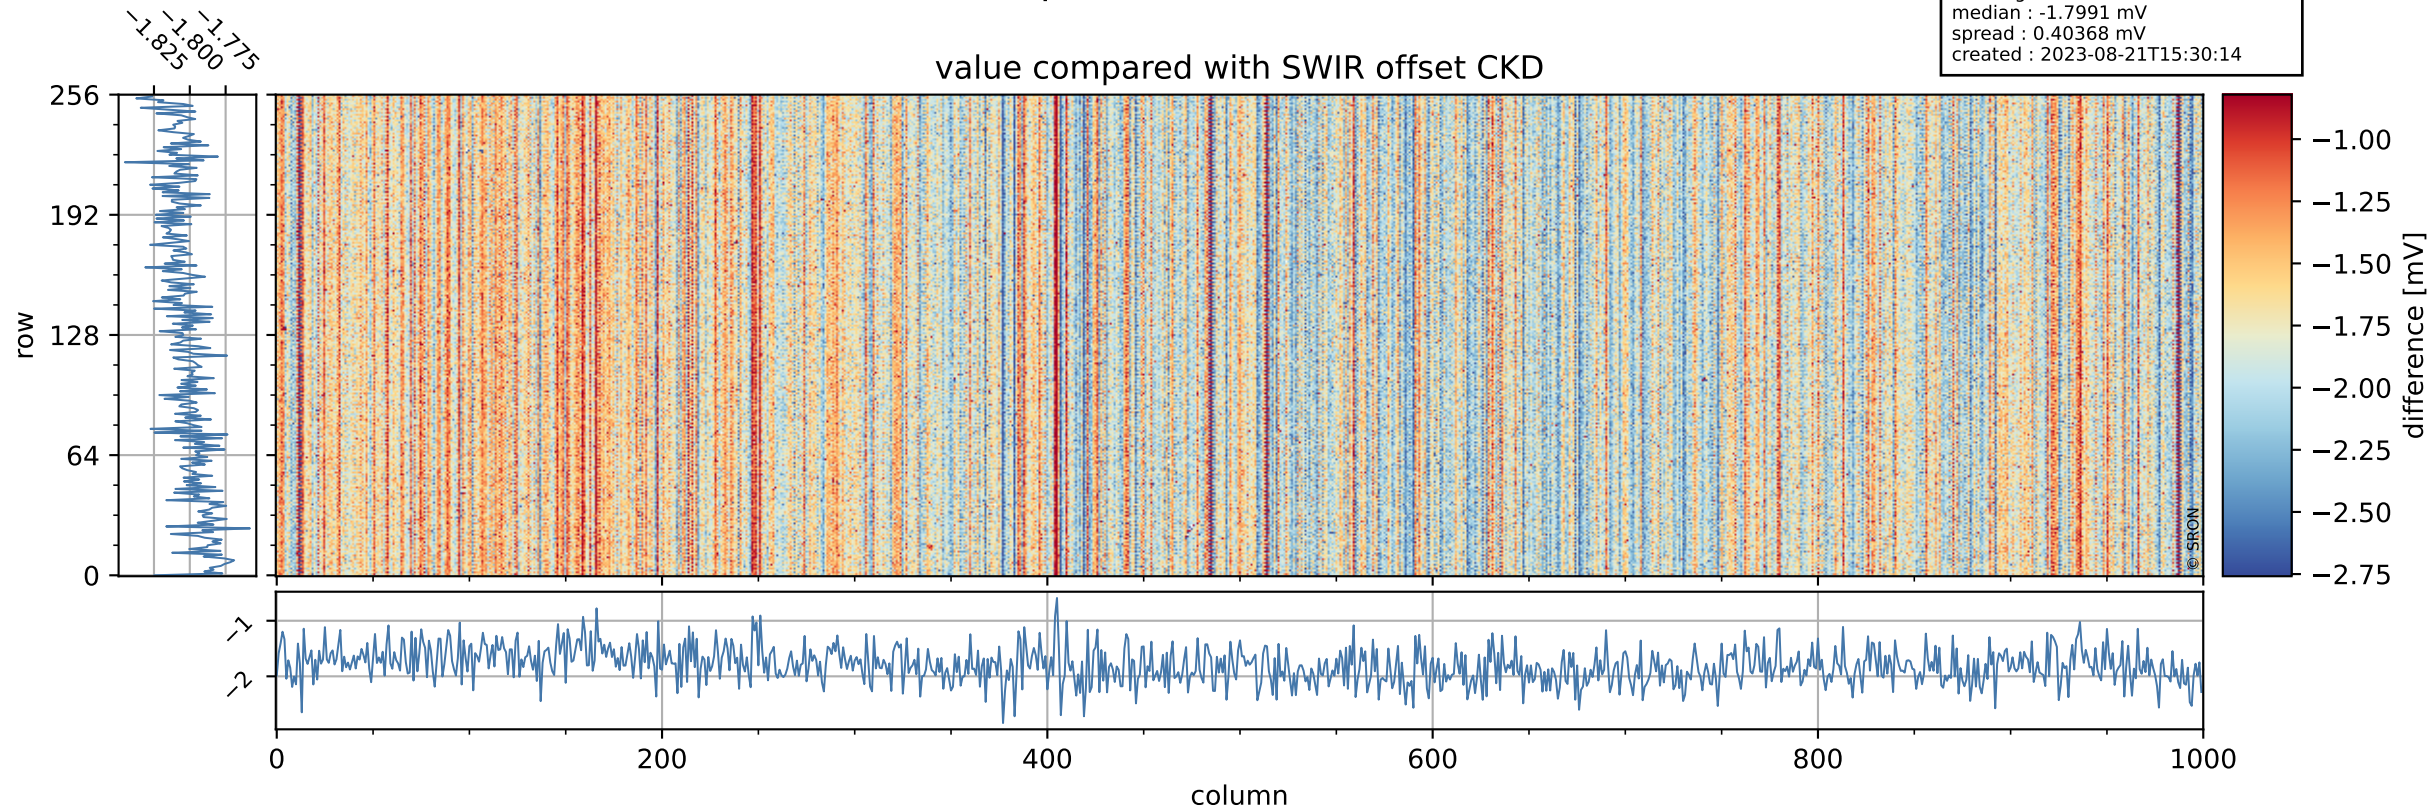

## value detector map

# Tropomi SWIR offset (official)

orbits : 19 in [28537, 28582]  
coverage : 2023-04-17 / 2023-04-20  
median : 0.042604 mV  
spread : 0.020193 mV  
created : 2023-08-21T15:30:13

# Tropomi SWIR offset (official) ground-tracks of Sentinel-5P

orbits : 19 in [28537, 28582]  
coverage : 2023-04-17 / 2023-04-20  
created : 2023-08-21T15:30:14

# Tropomi SWIR offset (official)

orbits : [2827, 28552]  
coverage : 2018-04-30 / 2023-04-17  
created : 2023-08-21T15:30:14