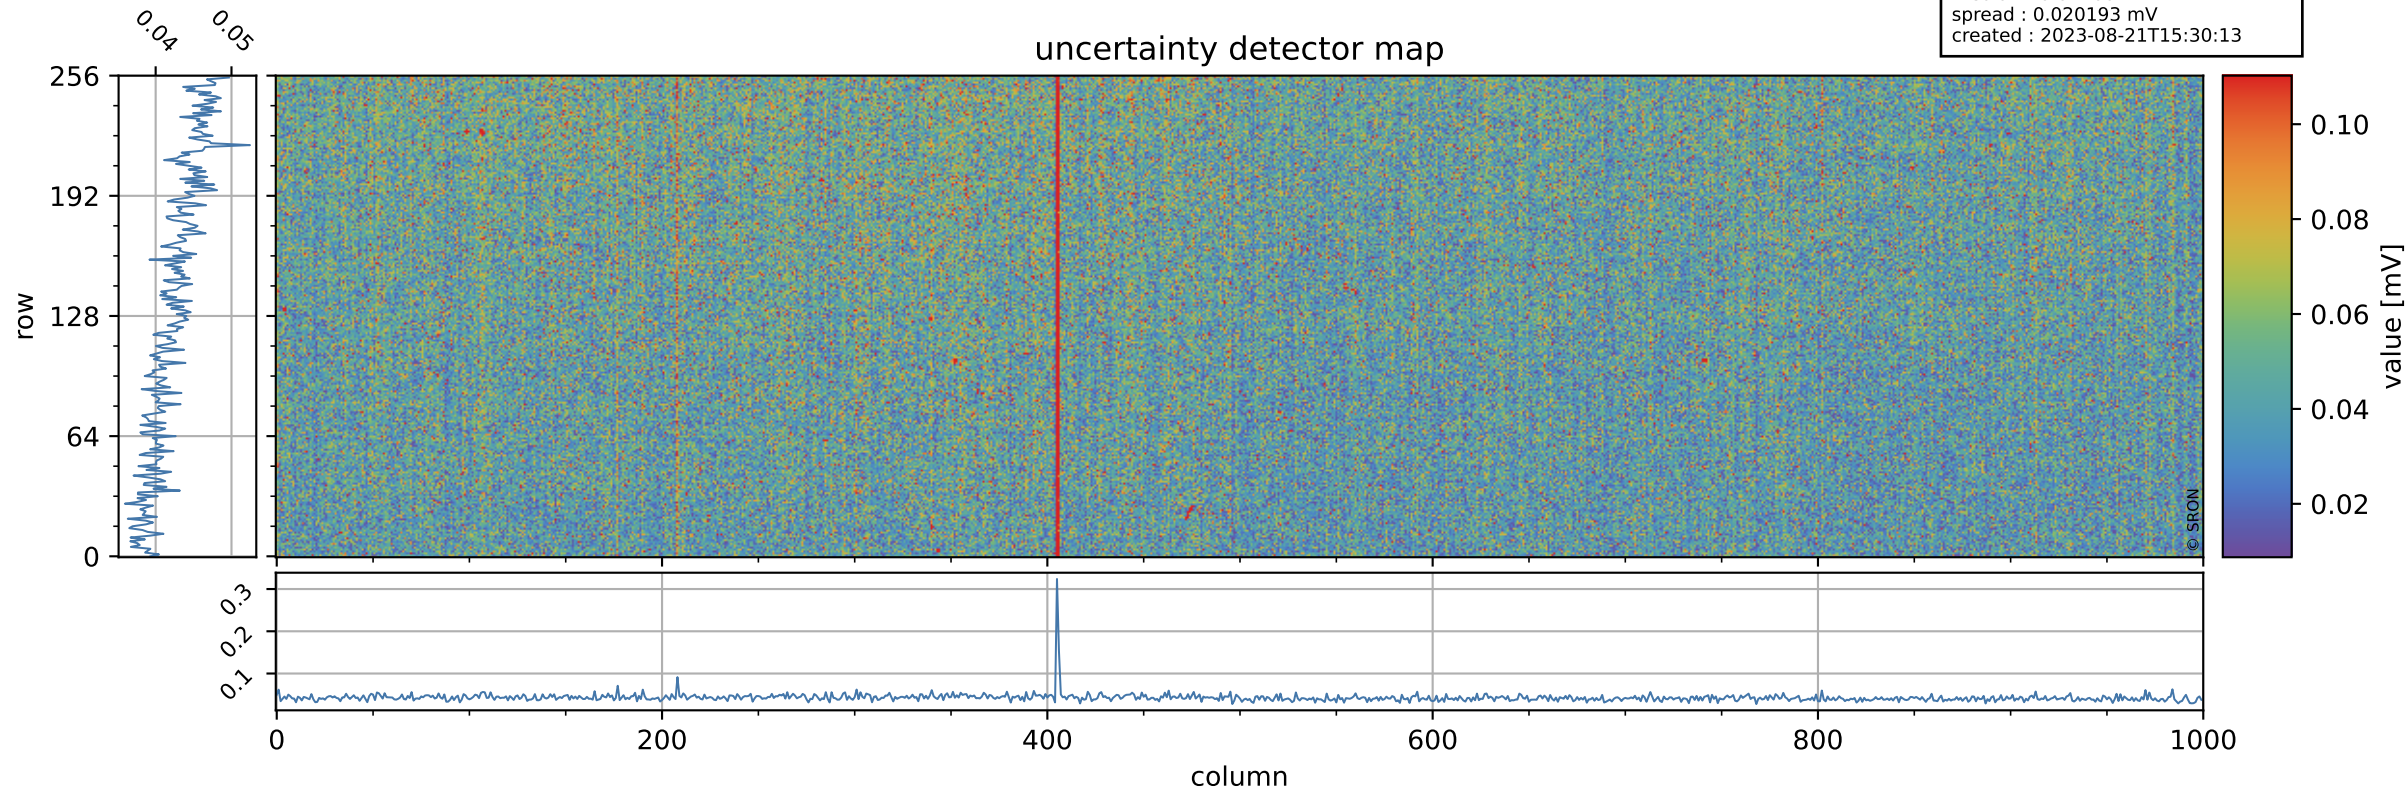

# Tropomi SWIR offset (official)

orbits : 19 in [28537, 28582]  
coverage : 2023-04-17 / 2023-04-20  
median : 0.52422 V  
spread : 0.03592 V  
created : 2023-08-21T15:30:13

## value detector map

# Tropomi SWIR offset (official)

orbits : 19 in [28537, 28582]  
coverage : 2023-04-17 / 2023-04-20  
median : 0.042604 mV  
spread : 0.020193 mV  
created : 2023-08-21T15:30:13

# Tropomi SWIR offset (official) ground-tracks of Sentinel-5P

orbits : 19 in [28537, 28582]  
coverage : 2023-04-17 / 2023-04-20  
created : 2023-08-21T15:30:14