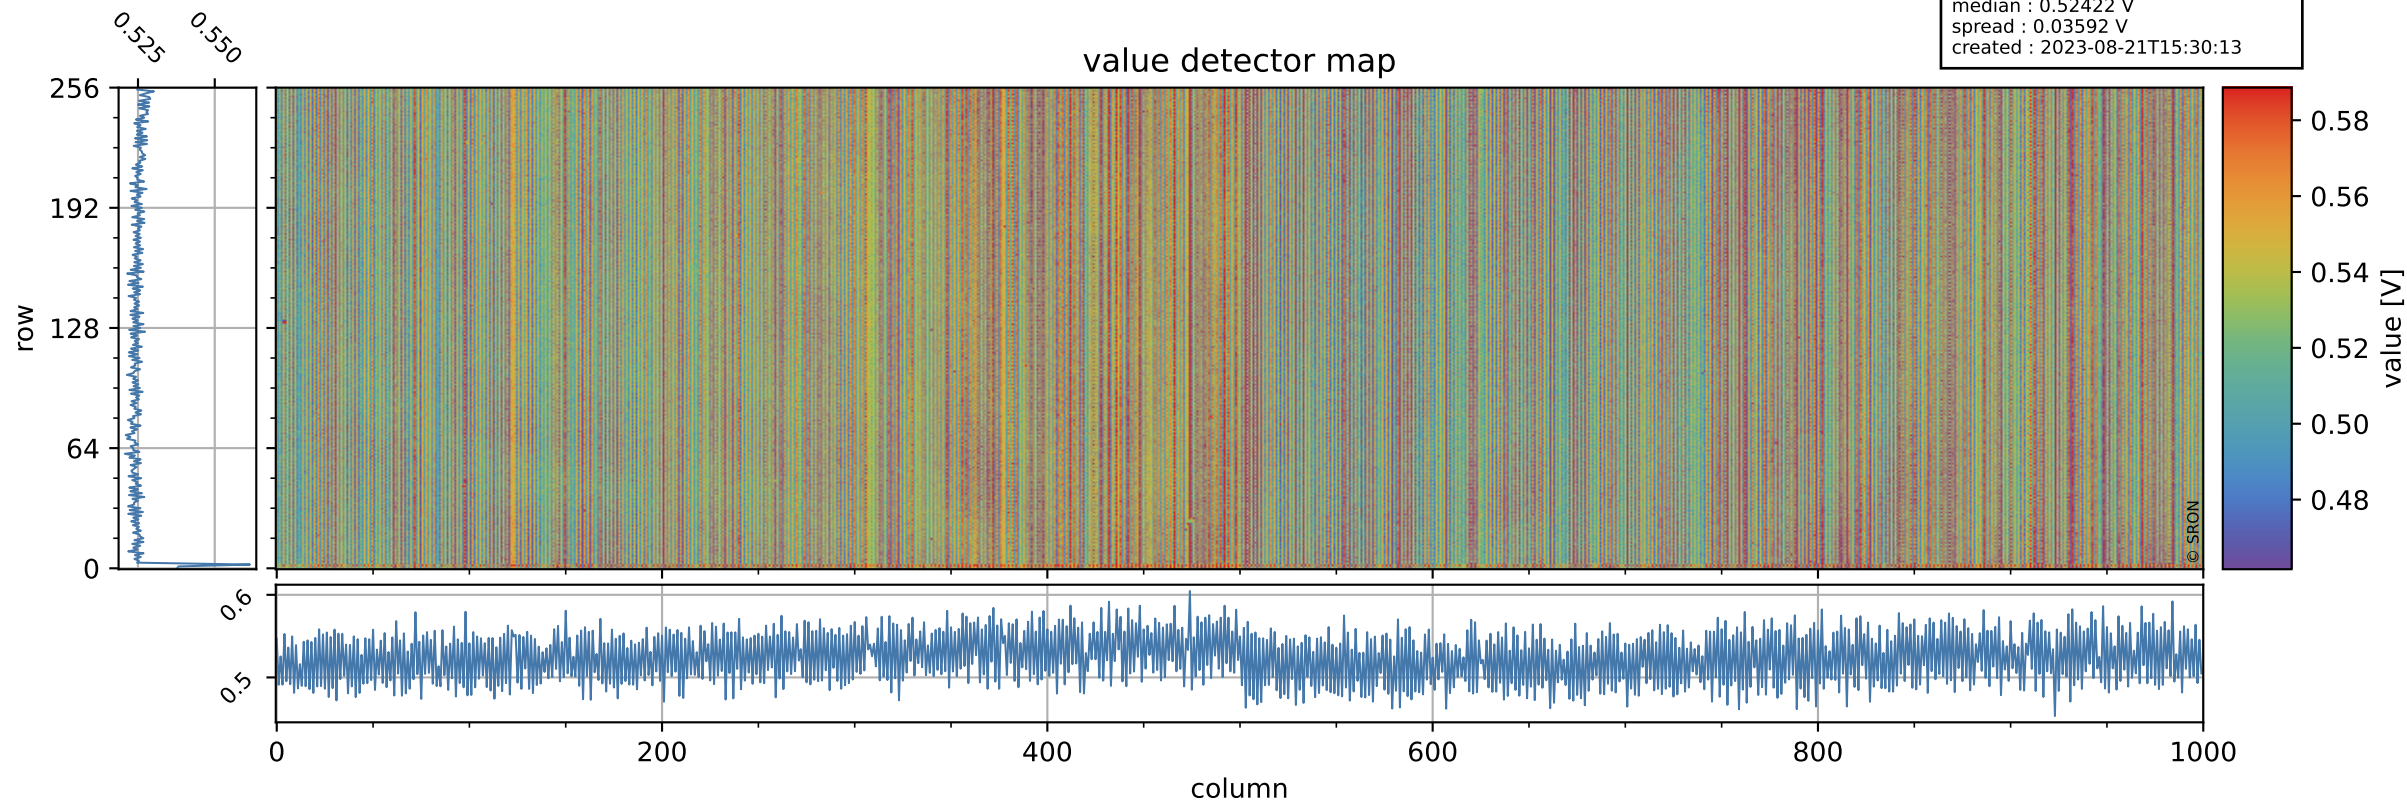

# Tropomi SWIR offset (official)

orbits : 19 in [28537, 28582]  
coverage : 2023-04-17 / 2023-04-20  
median : 0.52422 V  
spread : 0.03592 V  
created : 2023-08-21T15:30:13

## value detector map

# Tropomi SWIR offset (official)

orbits : 19 in [28537, 28582]  
coverage : 2023-04-17 / 2023-04-20  
median : 0.042604 mV  
spread : 0.020193 mV  
created : 2023-08-21T15:30:13

# Tropomi SWIR offset (official) ground-tracks of Sentinel-5P

orbits : 19 in [28537, 28582]  
coverage : 2023-04-17 / 2023-04-20  
created : 2023-08-21T15:30:14