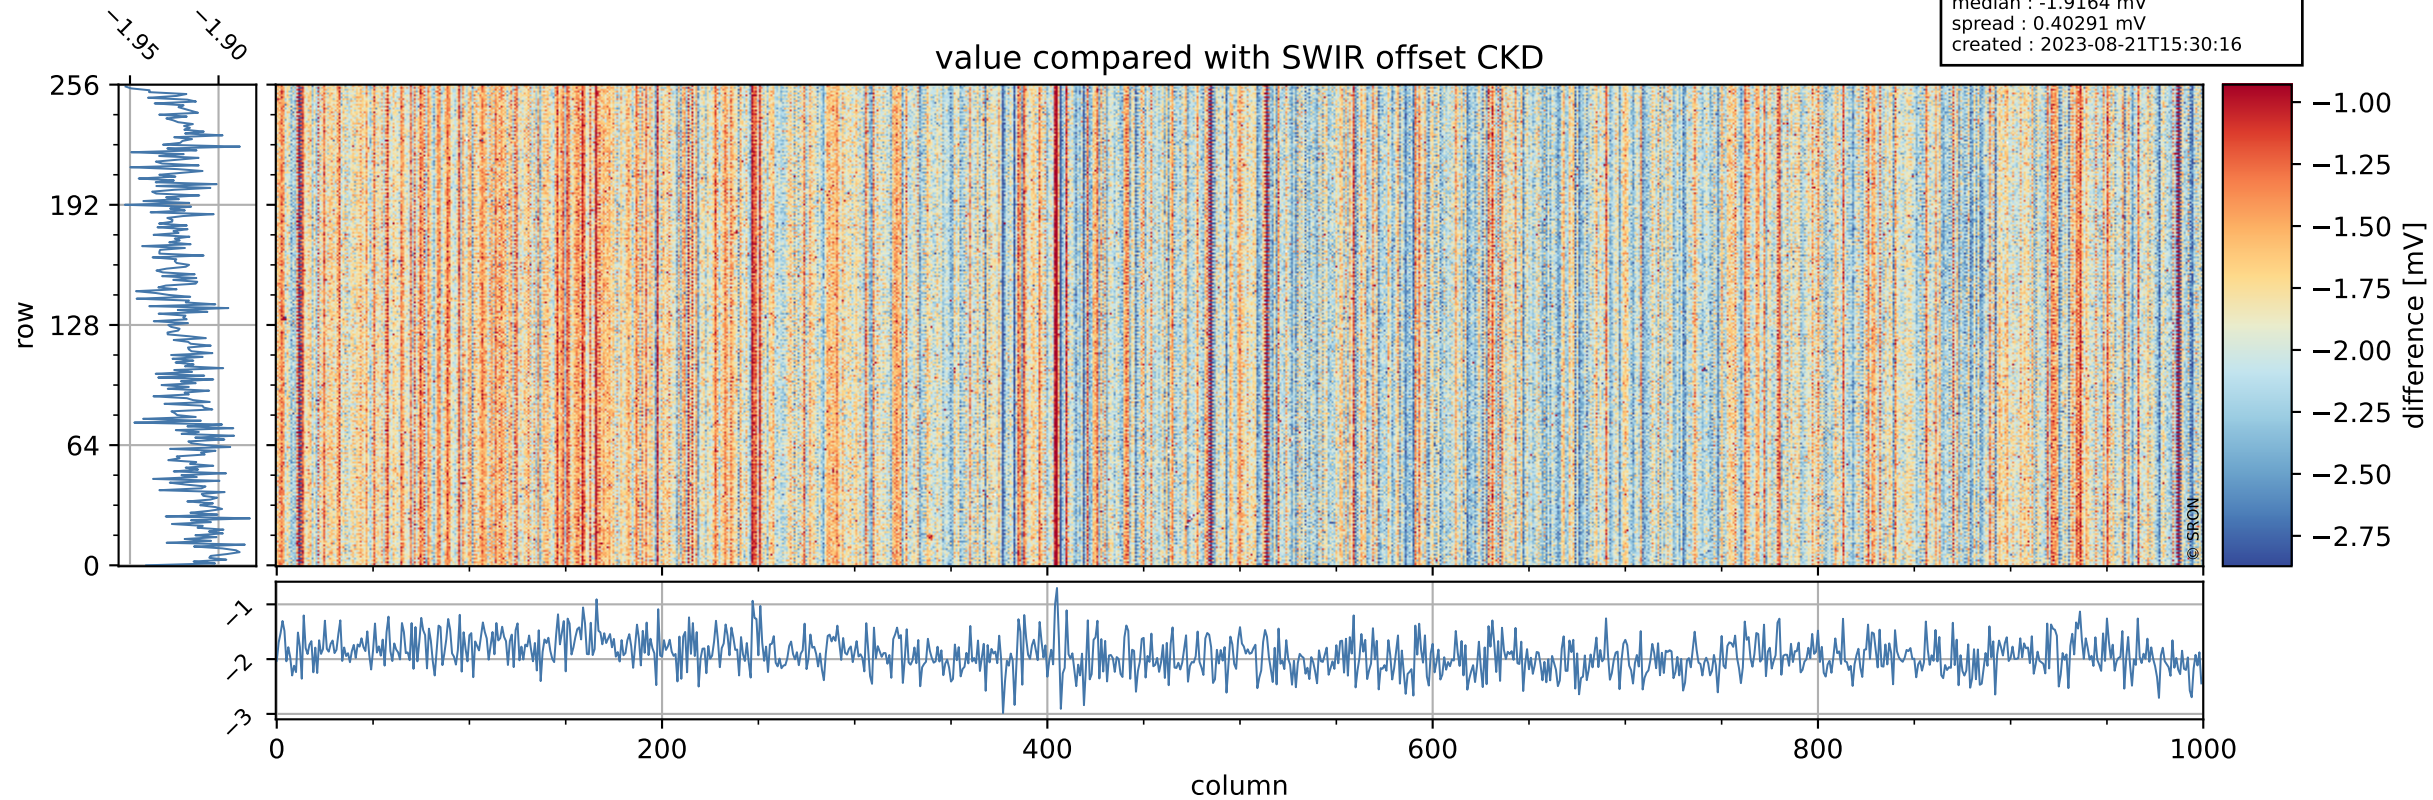

Tropomi SWIR offset (official)

orbits : 19 in [28552, 28597]
coverage : 2023-04-17 / 2023-04-21
median : 0.5241 V
spread : 0.035919 V
created : 2023-08-21T15:30:15

value detector map

Tropomi SWIR offset (official)

orbits : 19 in [28552, 28597]
coverage : 2023-04-17 / 2023-04-21
median : 27.138 μV
spread : 13.359 μV
created : 2023-08-21T15:30:15

Tropomi SWIR offset (official)

orbits : 19 in [28552, 28597]
coverage : 2023-04-17 / 2023-04-21
median : -1.9164 mV
spread : 0.40291 mV
created : 2023-08-21T15:30:16

value compared with SWIR offset CKD

Tropomi SWIR offset (official) ground-tracks of Sentinel-5P

orbits : 19 in [28552, 28597]
coverage : 2023-04-17 / 2023-04-21
created : 2023-08-21T15:30:16

- ICID: 11
- ICID: 13
- ICID: 15
- ICID: 17
- ICID: 19

Tropomi SWIR offset (official)

orbits : [2827, 28552]
coverage : 2018-04-30 / 2023-04-17
created : 2023-08-21T15:30:16

trend of detector median & temperatures