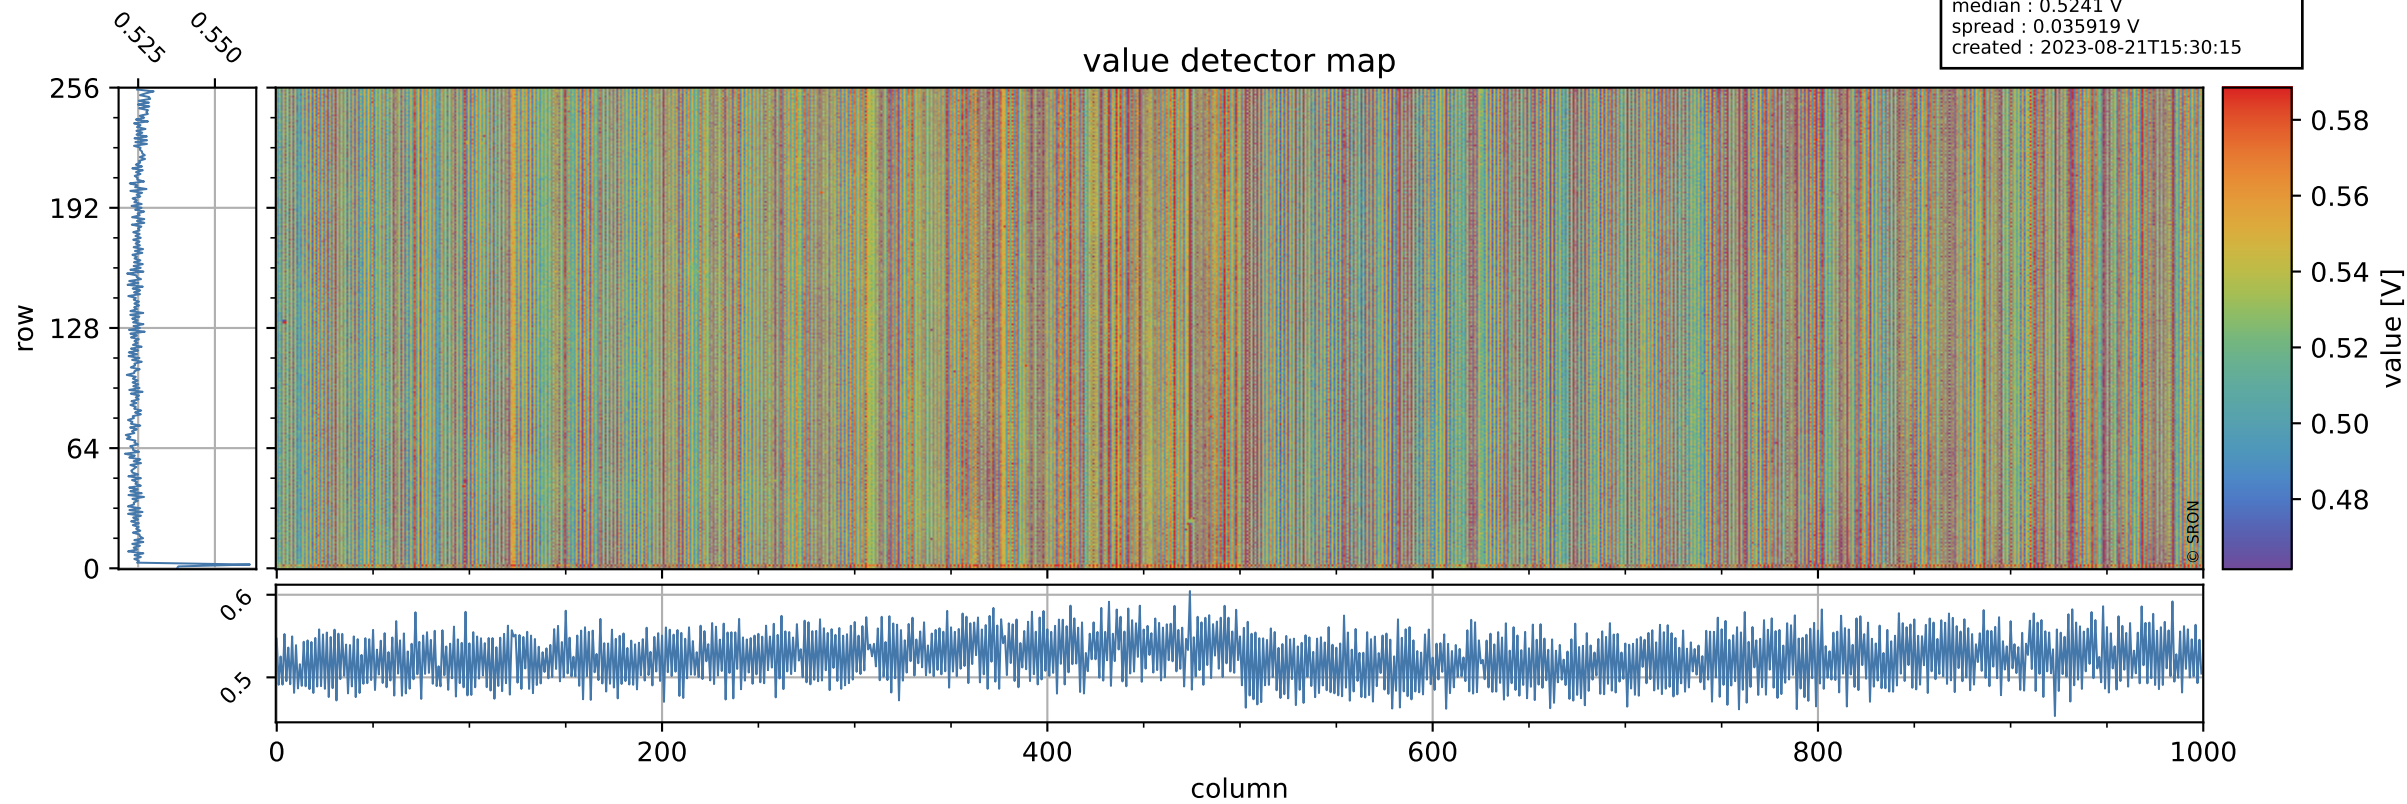

Tropomi SWIR offset (official)

orbits : 19 in [28552, 28597]
coverage : 2023-04-17 / 2023-04-21
median : 0.5241 V
spread : 0.035919 V
created : 2023-08-21T15:30:15

value detector map

Tropomi SWIR offset (official)

orbits : 19 in [28552, 28597]
coverage : 2023-04-17 / 2023-04-21
median : 27.138 μV
spread : 13.359 μV
created : 2023-08-21T15:30:15

Tropomi SWIR offset (official)

orbits : 19 in [28552, 28597]
coverage : 2023-04-17 / 2023-04-21
median : -1.9164 mV
spread : 0.40291 mV
created : 2023-08-21T15:30:16

value compared with SWIR offset CKD

Tropomi SWIR offset (official) ground-tracks of Sentinel-5P

orbits : 19 in [28552, 28597]
coverage : 2023-04-17 / 2023-04-21
created : 2023-08-21T15:30:16

- ICID: 11
- ICID: 13
- ICID: 15
- ICID: 17
- ICID: 19

Tropomi SWIR offset (official)

orbits : [2827, 28552]
coverage : 2018-04-30 / 2023-04-17
created : 2023-08-21T15:30:16

trend of detector median & temperatures