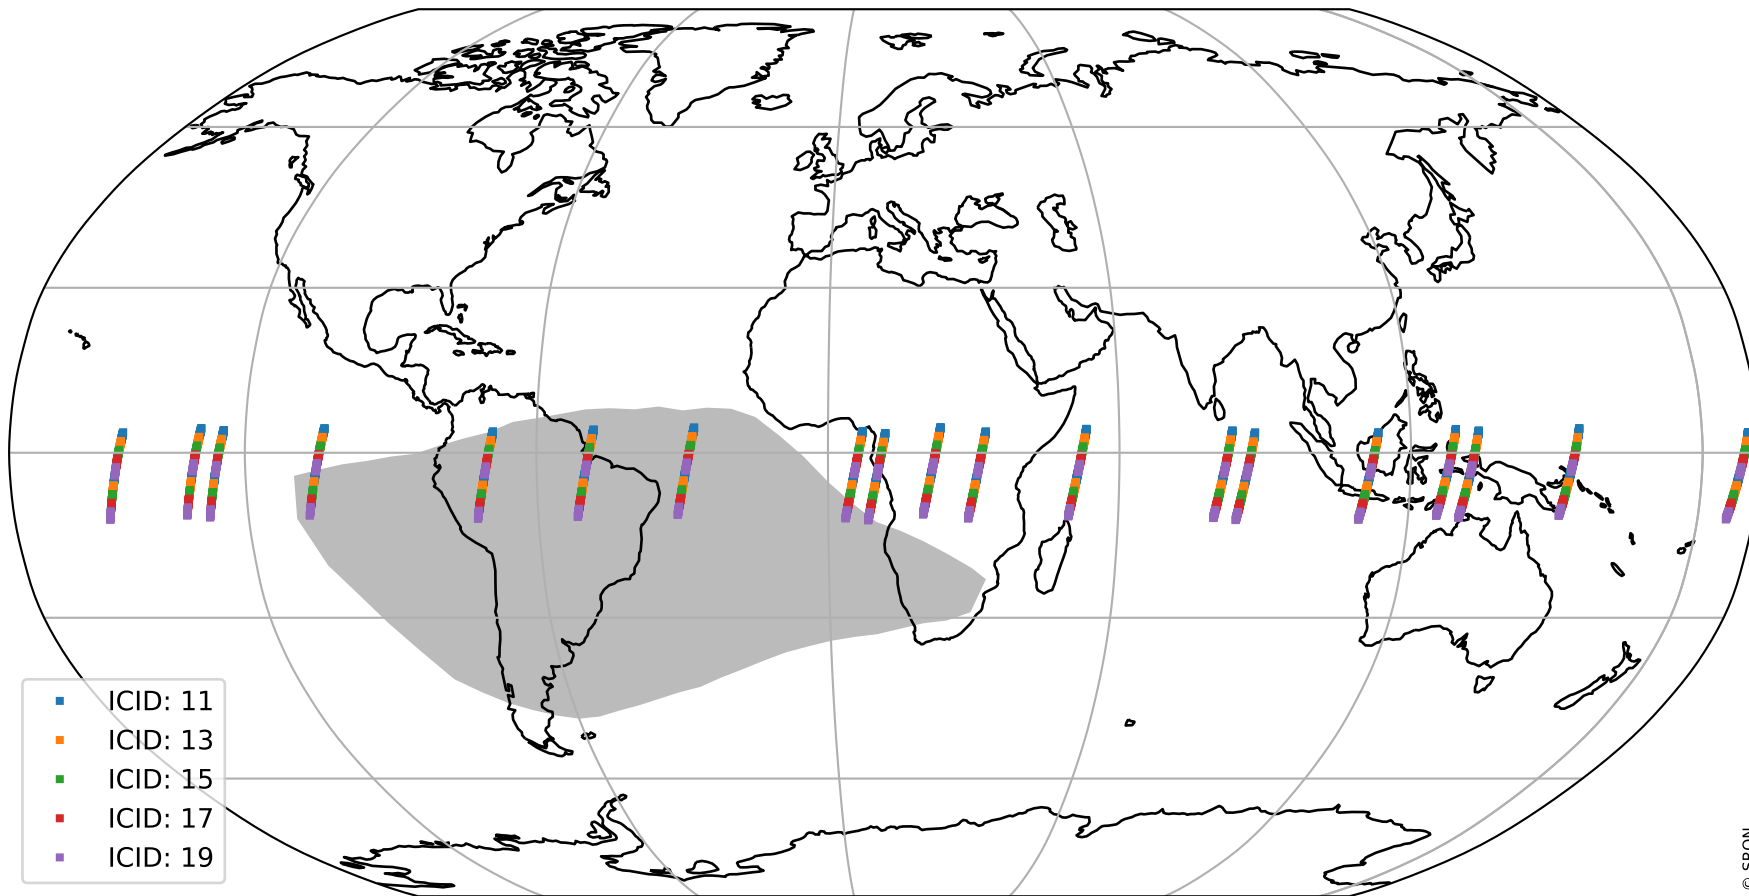

Tropomi SWIR offset (official)

orbits : 19 in [28552, 28597]
coverage : 2023-04-17 / 2023-04-21
median : 0.5241 V
spread : 0.035919 V
created : 2023-08-21T15:30:15

value detector map

Tropomi SWIR offset (official)

orbits : 19 in [28552, 28597]
coverage : 2023-04-17 / 2023-04-21
median : 27.138 μV
spread : 13.359 μV
created : 2023-08-21T15:30:15

Tropomi SWIR offset (official)

orbits : 19 in [28552, 28597]
coverage : 2023-04-17 / 2023-04-21
median : -1.9164 mV
spread : 0.40291 mV
created : 2023-08-21T15:30:16

value compared with SWIR offset CKD

Tropomi SWIR offset (official) ground-tracks of Sentinel-5P

orbits : 19 in [28552, 28597]
coverage : 2023-04-17 / 2023-04-21
created : 2023-08-21T15:30:16

- ICID: 11
- ICID: 13
- ICID: 15
- ICID: 17
- ICID: 19

Tropomi SWIR offset (official)

orbits : [2827, 28552]
coverage : 2018-04-30 / 2023-04-17
created : 2023-08-21T15:30:16

trend of detector median & temperatures