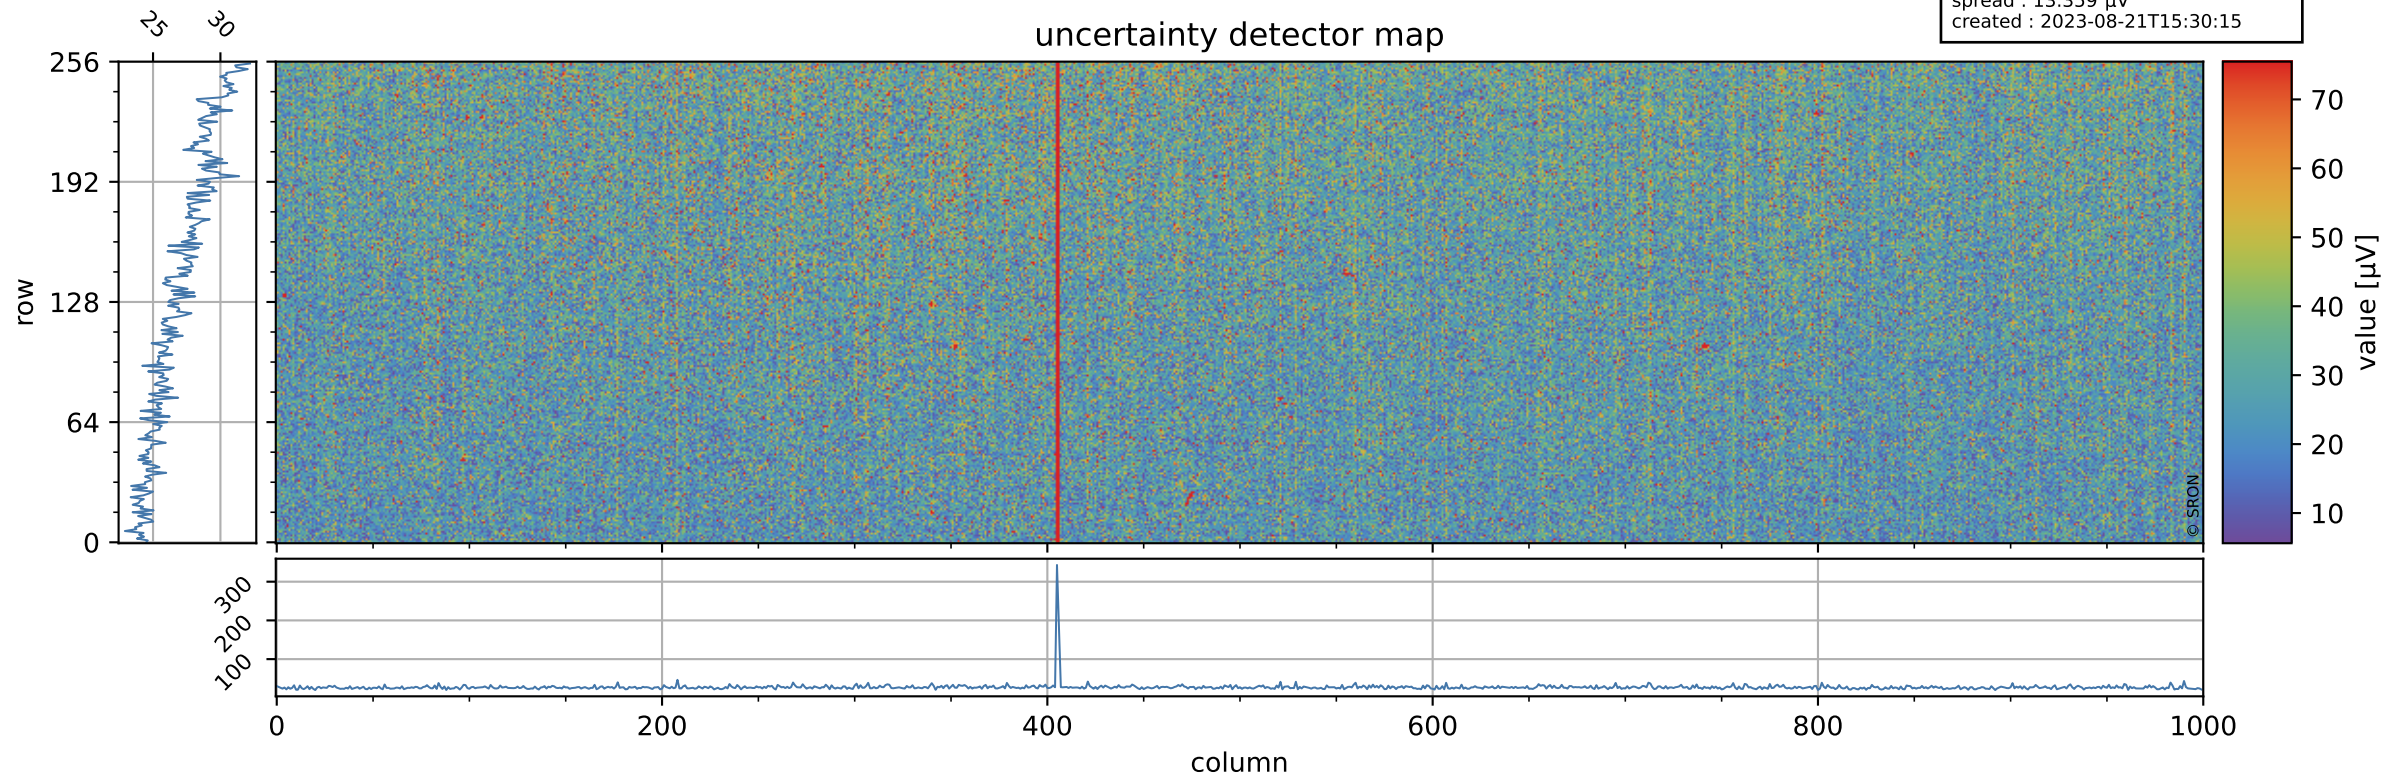

Tropomi SWIR offset (official)

orbits : 19 in [28552, 28597]
coverage : 2023-04-17 / 2023-04-21
median : 0.5241 V
spread : 0.035919 V
created : 2023-08-21T15:30:15

value detector map

Tropomi SWIR offset (official)

orbits : 19 in [28552, 28597]
coverage : 2023-04-17 / 2023-04-21
median : 27.138 μV
spread : 13.359 μV
created : 2023-08-21T15:30:15

Tropomi SWIR offset (official)

orbits : 19 in [28552, 28597]
coverage : 2023-04-17 / 2023-04-21
median : -1.9164 mV
spread : 0.40291 mV
created : 2023-08-21T15:30:16

value compared with SWIR offset CKD

Tropomi SWIR offset (official) ground-tracks of Sentinel-5P

orbits : 19 in [28552, 28597]
coverage : 2023-04-17 / 2023-04-21
created : 2023-08-21T15:30:16

- ICID: 11
- ICID: 13
- ICID: 15
- ICID: 17
- ICID: 19

Tropomi SWIR offset (official)

orbits : [2827, 28552]
coverage : 2018-04-30 / 2023-04-17
created : 2023-08-21T15:30:16

trend of detector median & temperatures