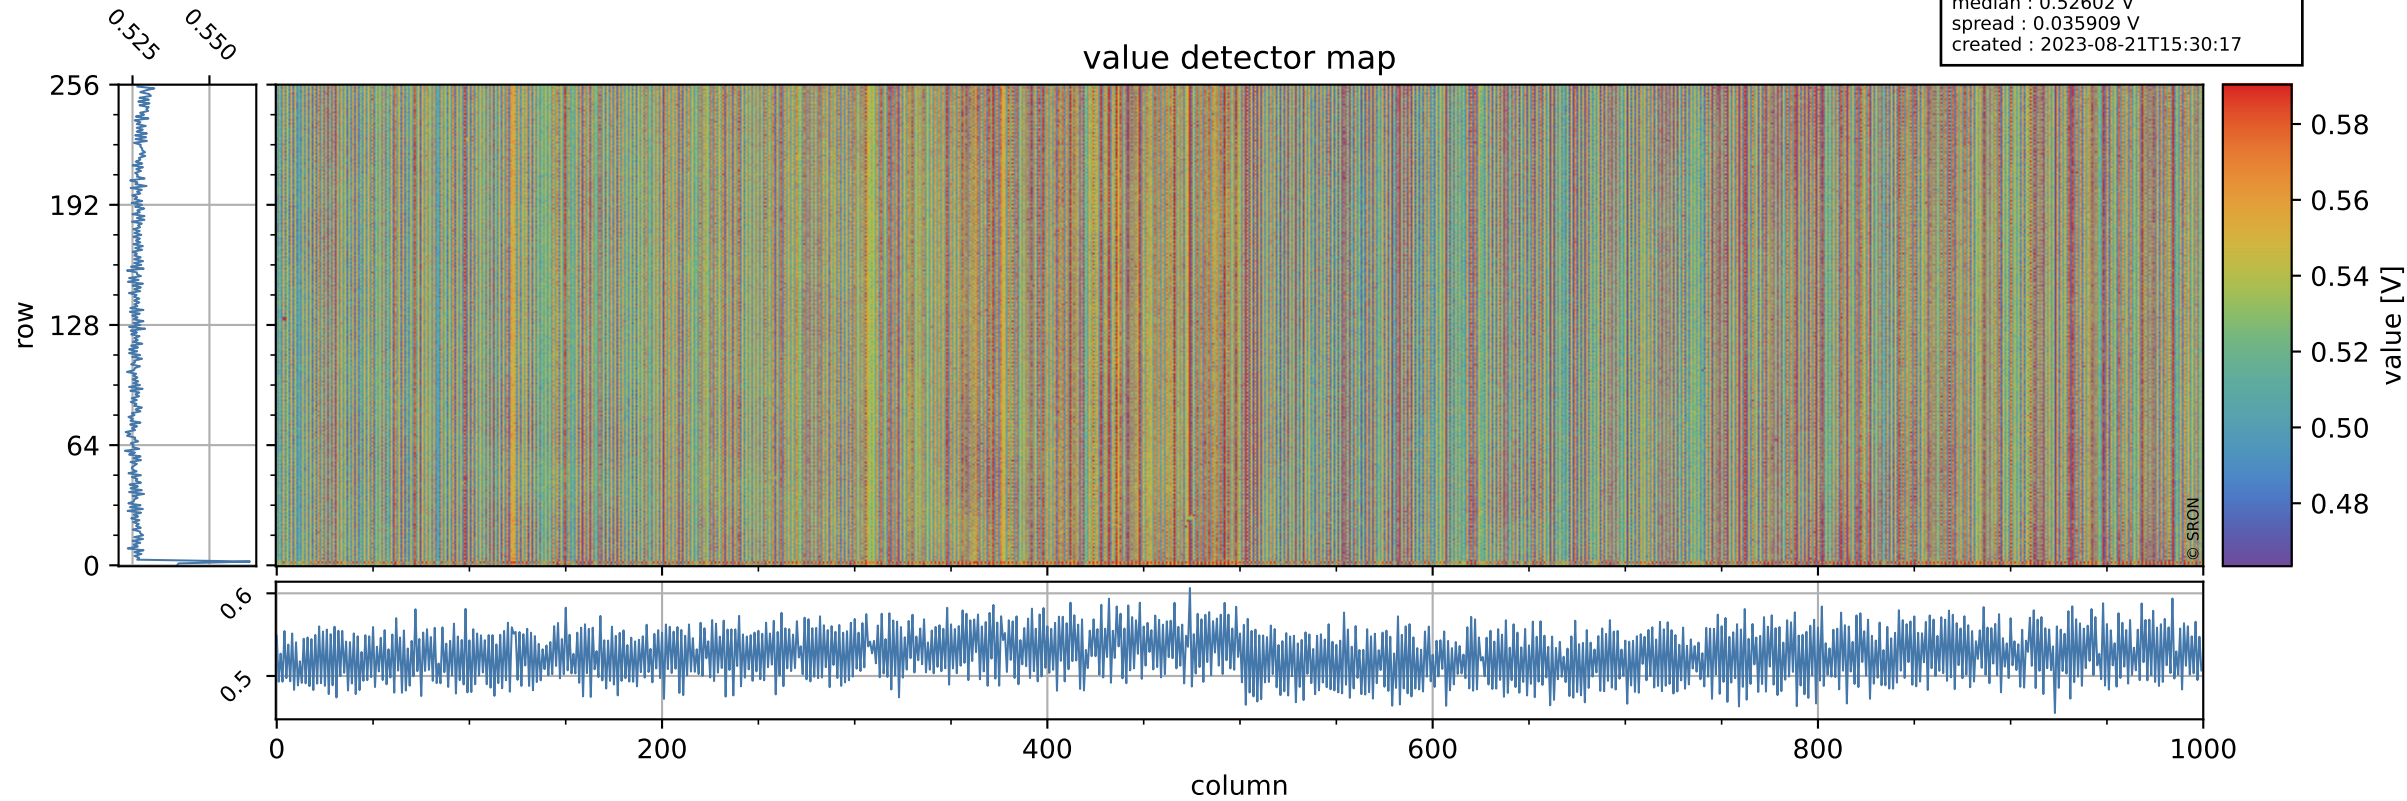

# Tropomi SWIR offset (official)

orbits : 18 in [28567, 28612]  
coverage : 2023-04-19 / 2023-04-22  
median : 0.52602 V  
spread : 0.035909 V  
created : 2023-08-21T15:30:17

## value detector map

# Tropomi SWIR offset (official)

orbits : 18 in [28567, 28612]  
coverage : 2023-04-19 / 2023-04-22  
median : 30.459  $\mu\text{V}$   
spread : 15.093  $\mu\text{V}$   
created : 2023-08-21T15:30:18

# Tropomi SWIR offset (official) ground-tracks of Sentinel-5P

orbits : 18 in [28567, 28612]  
coverage : 2023-04-19 / 2023-04-22  
created : 2023-08-21T15:30:18