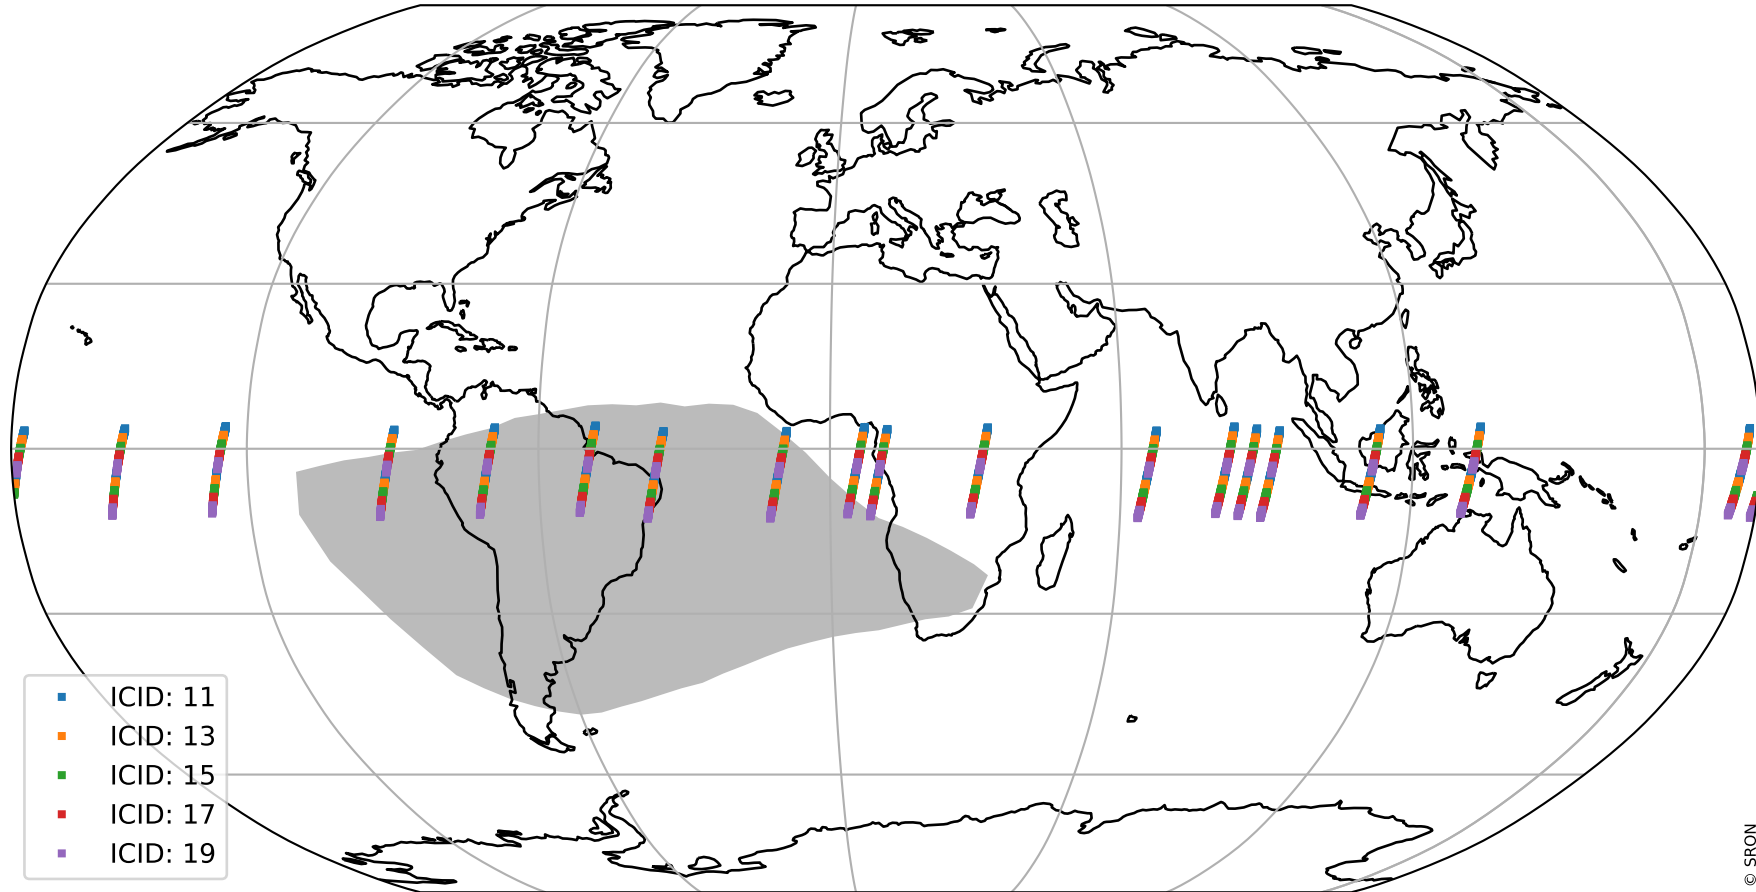

# Tropomi SWIR offset (official)

orbits : 18 in [28567, 28612]  
coverage : 2023-04-19 / 2023-04-22  
median : 30.459  $\mu\text{V}$   
spread : 15.093  $\mu\text{V}$   
created : 2023-08-21T15:30:18

# Tropomi SWIR offset (official)

orbits : 18 in [28567, 28612]  
coverage : 2023-04-19 / 2023-04-22  
median : 0.0029825 mV  
spread : 0.40048 mV  
created : 2023-08-21T15:30:18

value compared with SWIR offset CKD

# Tropomi SWIR offset (official) ground-tracks of Sentinel-5P

orbits : 18 in [28567, 28612]  
coverage : 2023-04-19 / 2023-04-22  
created : 2023-08-21T15:30:18

# Tropomi SWIR offset (official)

orbits : [2827, 28612]  
coverage : 2018-04-30 / 2023-04-22  
created : 2023-08-21T15:30:19