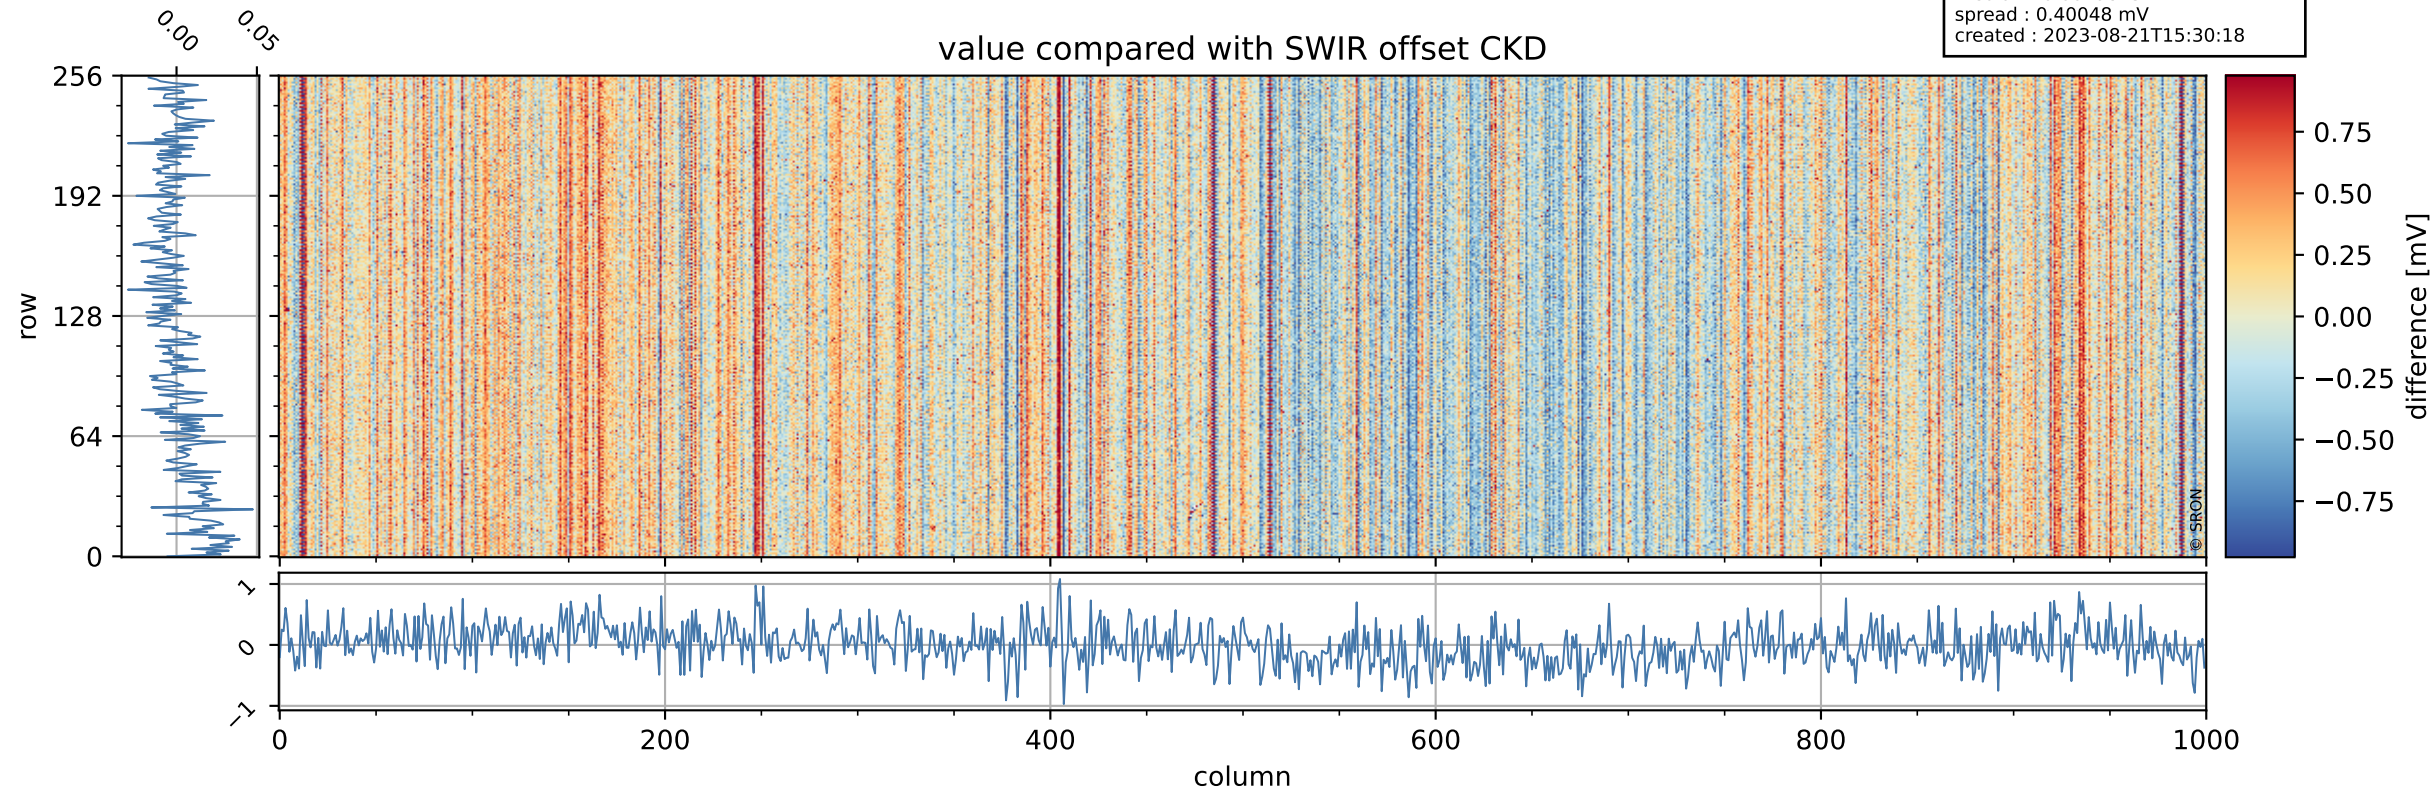

## value detector map

# Tropomi SWIR offset (official)

orbits : 18 in [28567, 28612]  
coverage : 2023-04-19 / 2023-04-22  
median : 30.459  $\mu\text{V}$   
spread : 15.093  $\mu\text{V}$   
created : 2023-08-21T15:30:18

# Tropomi SWIR offset (official)

orbits : 18 in [28567, 28612]  
coverage : 2023-04-19 / 2023-04-22  
median : 0.0029825 mV  
spread : 0.40048 mV  
created : 2023-08-21T15:30:18

value compared with SWIR offset CKD

# Tropomi SWIR offset (official) ground-tracks of Sentinel-5P

orbits : 18 in [28567, 28612]  
coverage : 2023-04-19 / 2023-04-22  
created : 2023-08-21T15:30:18