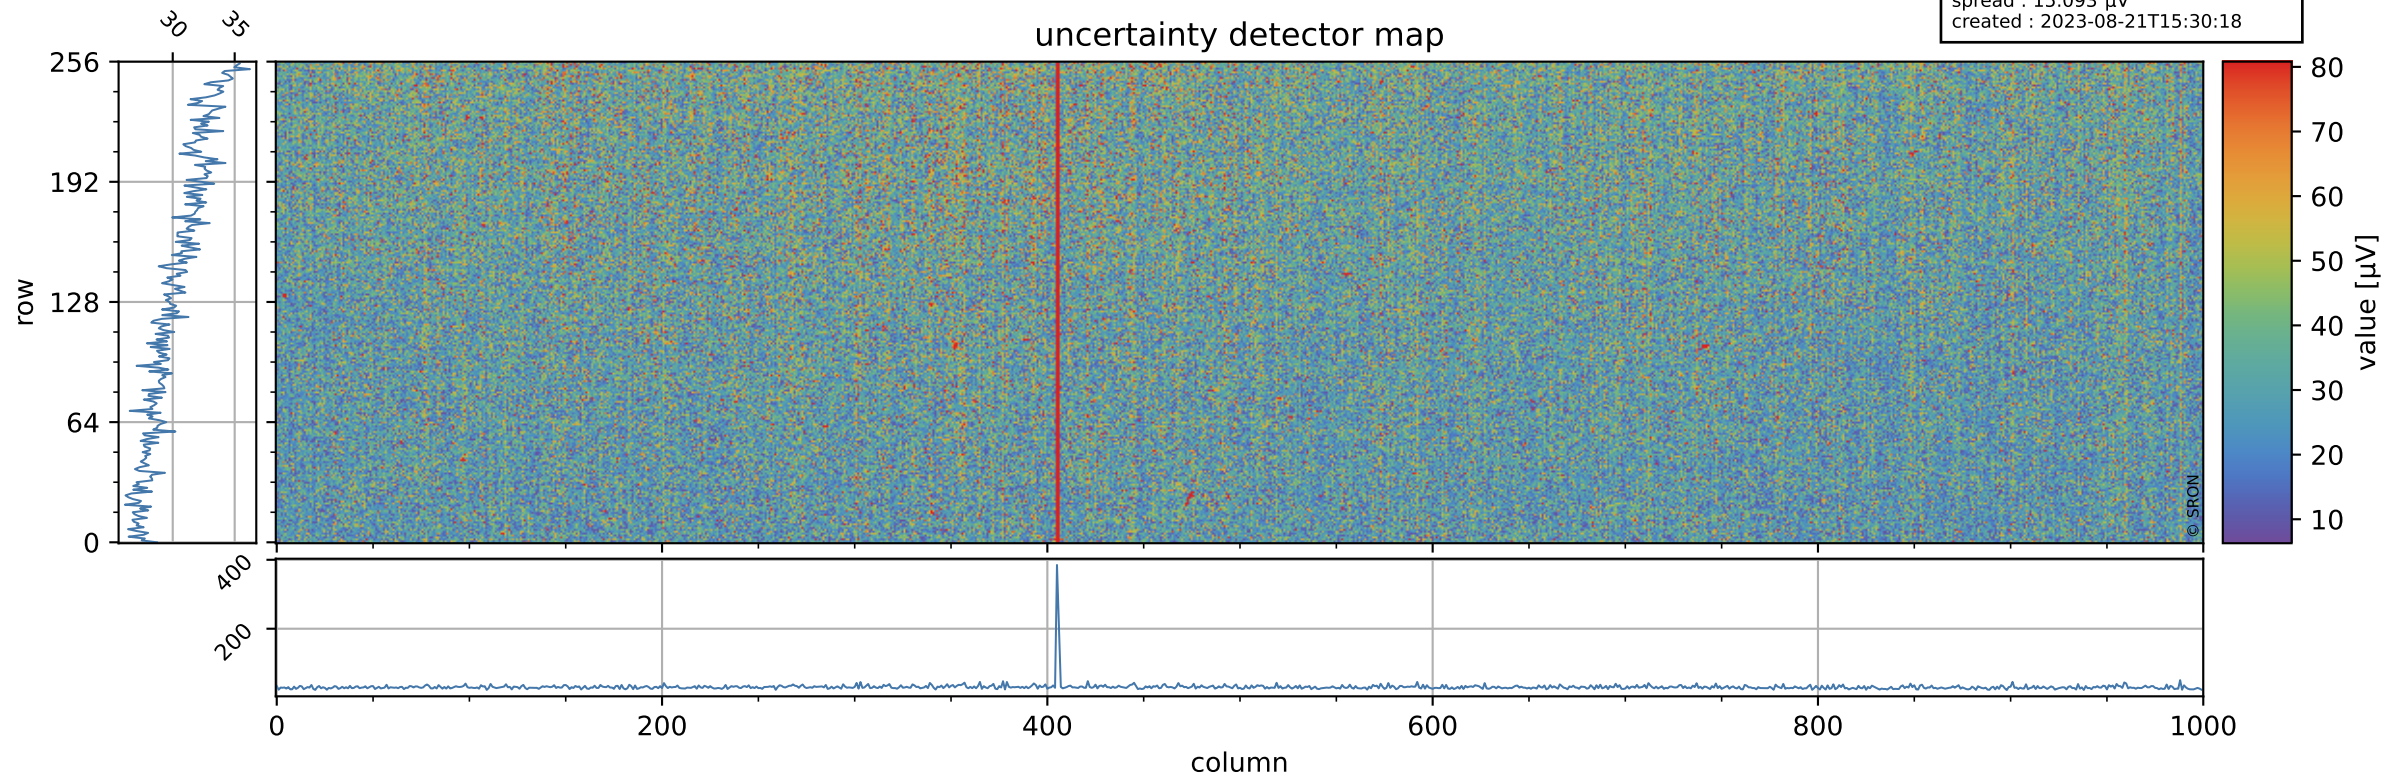

# Tropomi SWIR offset (official)

orbits : 18 in [28567, 28612]  
coverage : 2023-04-19 / 2023-04-22  
median : 0.52602 V  
spread : 0.035909 V  
created : 2023-08-21T15:30:17

## value detector map

# Tropomi SWIR offset (official)

orbits : 18 in [28567, 28612]  
coverage : 2023-04-19 / 2023-04-22  
median : 30.459  $\mu\text{V}$   
spread : 15.093  $\mu\text{V}$   
created : 2023-08-21T15:30:18

# Tropomi SWIR offset (official) ground-tracks of Sentinel-5P

orbits : 18 in [28567, 28612]  
coverage : 2023-04-19 / 2023-04-22  
created : 2023-08-21T15:30:18