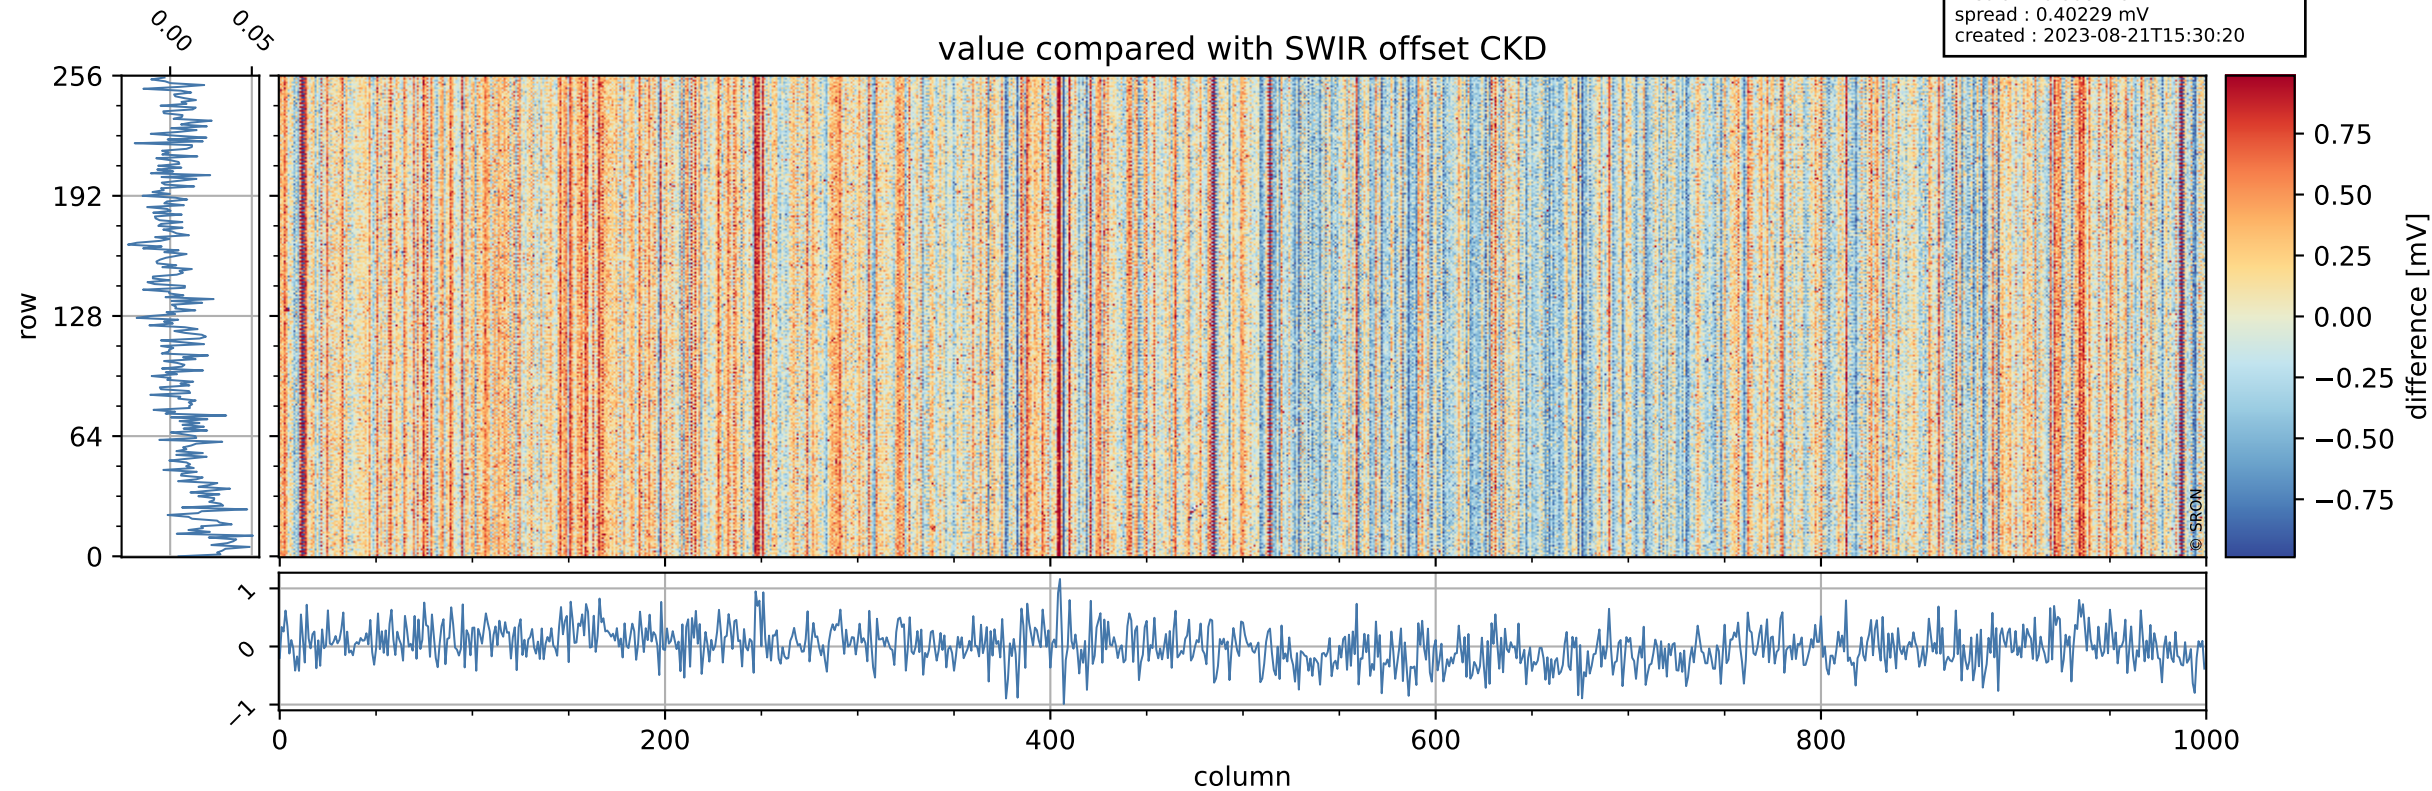

## value detector map

# Tropomi SWIR offset (official)

orbits : 19 in [28582, 28627]  
coverage : 2023-04-20 / 2023-04-23  
median : 30.753  $\mu\text{V}$   
spread : 15.265  $\mu\text{V}$   
created : 2023-08-21T15:30:20

# Tropomi SWIR offset (official)

orbits : 19 in [28582, 28627]  
coverage : 2023-04-20 / 2023-04-23  
median : 0.0087201 mV  
spread : 0.40229 mV  
created : 2023-08-21T15:30:20

value compared with SWIR offset CKD

# Tropomi SWIR offset (official) ground-tracks of Sentinel-5P

orbits : 19 in [28582, 28627]  
coverage : 2023-04-20 / 2023-04-23  
created : 2023-08-21T15:30:21