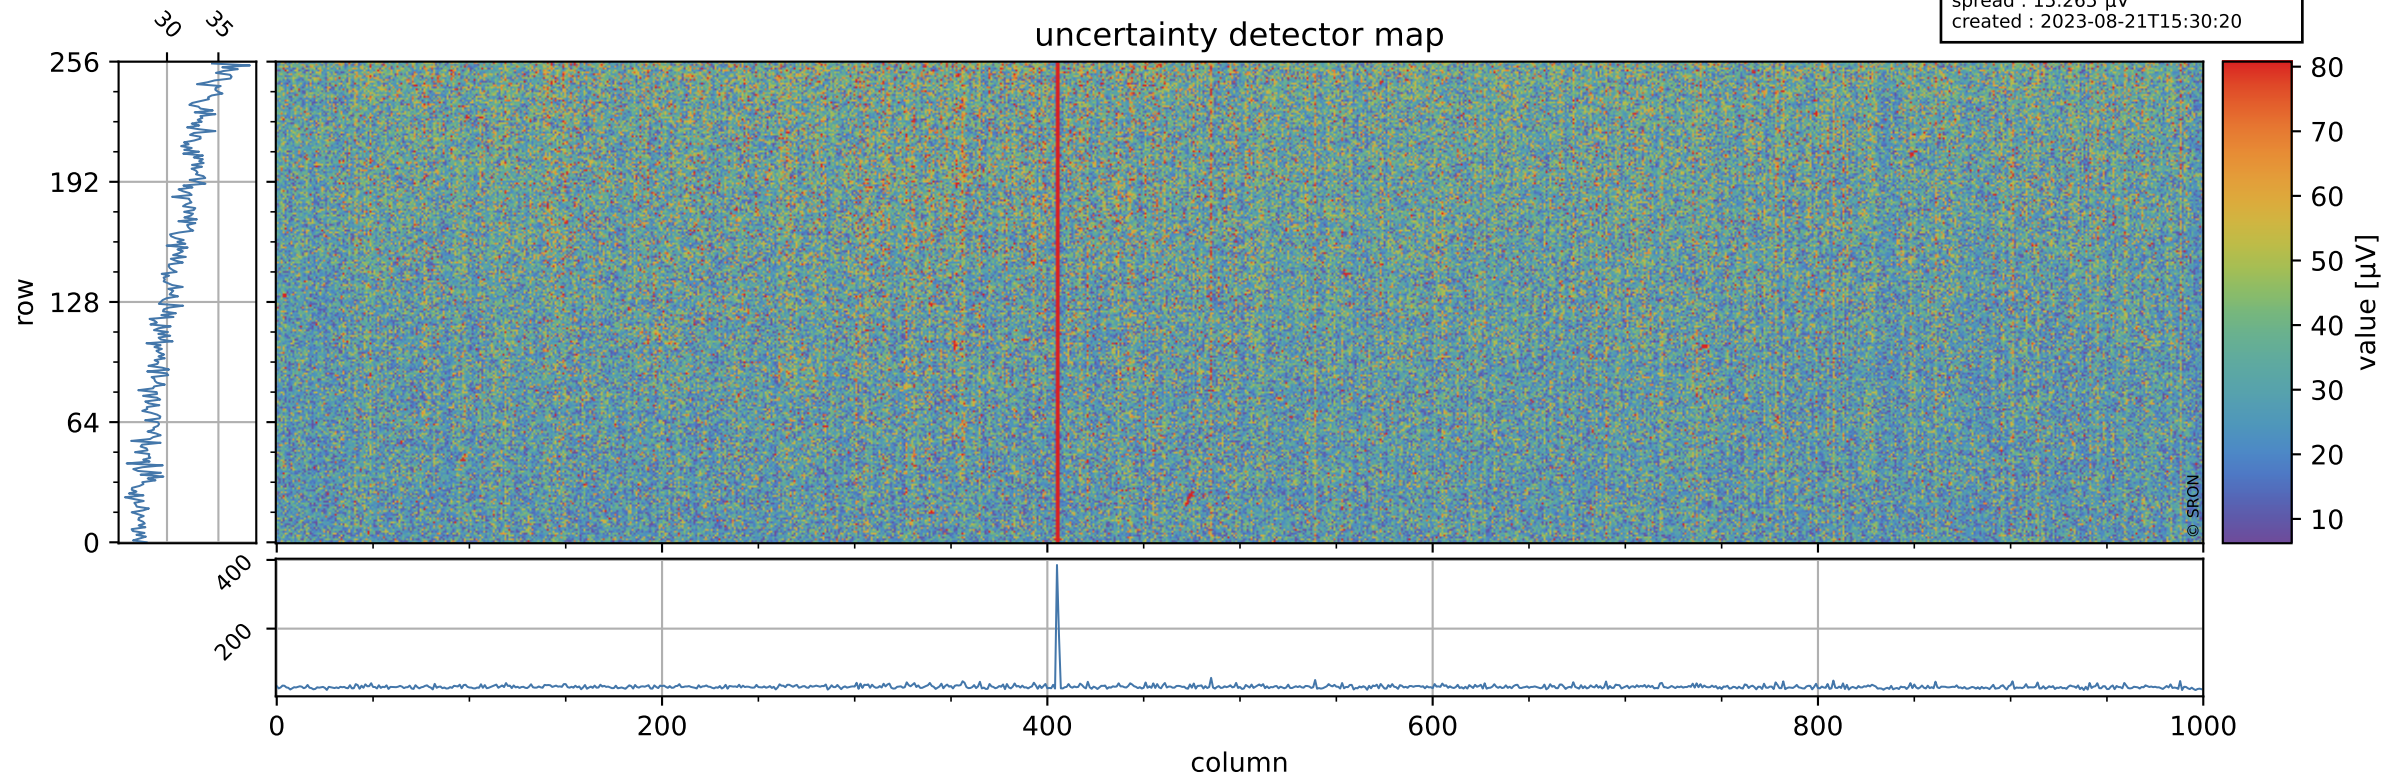

# Tropomi SWIR offset (official)

orbits : 19 in [28582, 28627]  
coverage : 2023-04-20 / 2023-04-23  
median : 0.52602 V  
spread : 0.035908 V  
created : 2023-08-21T15:30:20

## value detector map

# Tropomi SWIR offset (official)

orbits : 19 in [28582, 28627]  
coverage : 2023-04-20 / 2023-04-23  
median : 30.753  $\mu\text{V}$   
spread : 15.265  $\mu\text{V}$   
created : 2023-08-21T15:30:20

# Tropomi SWIR offset (official) ground-tracks of Sentinel-5P

orbits : 19 in [28582, 28627]  
coverage : 2023-04-20 / 2023-04-23  
created : 2023-08-21T15:30:21