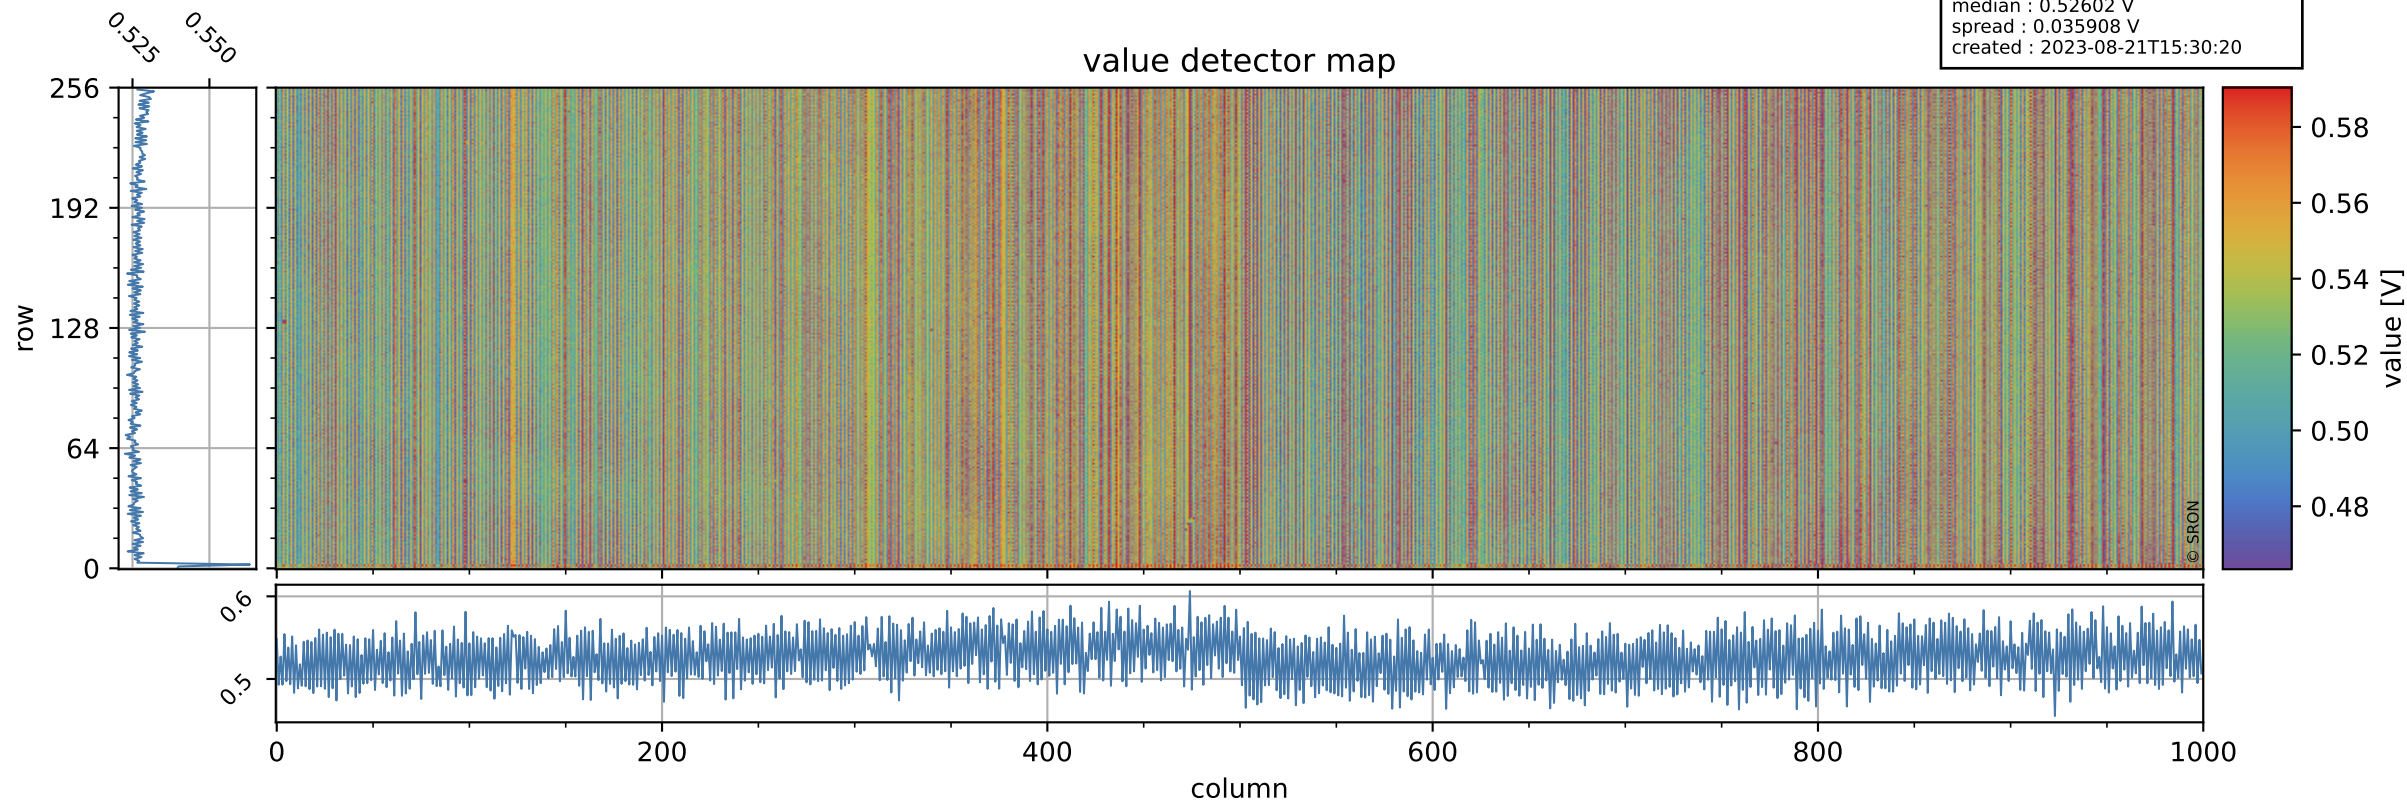

# Tropomi SWIR offset (official)

orbits : 19 in [28582, 28627]  
coverage : 2023-04-20 / 2023-04-23  
median : 0.52602 V  
spread : 0.035908 V  
created : 2023-08-21T15:30:20

## value detector map

# Tropomi SWIR offset (official)

orbits : 19 in [28582, 28627]  
coverage : 2023-04-20 / 2023-04-23  
median : 30.753  $\mu\text{V}$   
spread : 15.265  $\mu\text{V}$   
created : 2023-08-21T15:30:20

# Tropomi SWIR offset (official) ground-tracks of Sentinel-5P

orbits : 19 in [28582, 28627]  
coverage : 2023-04-20 / 2023-04-23  
created : 2023-08-21T15:30:21