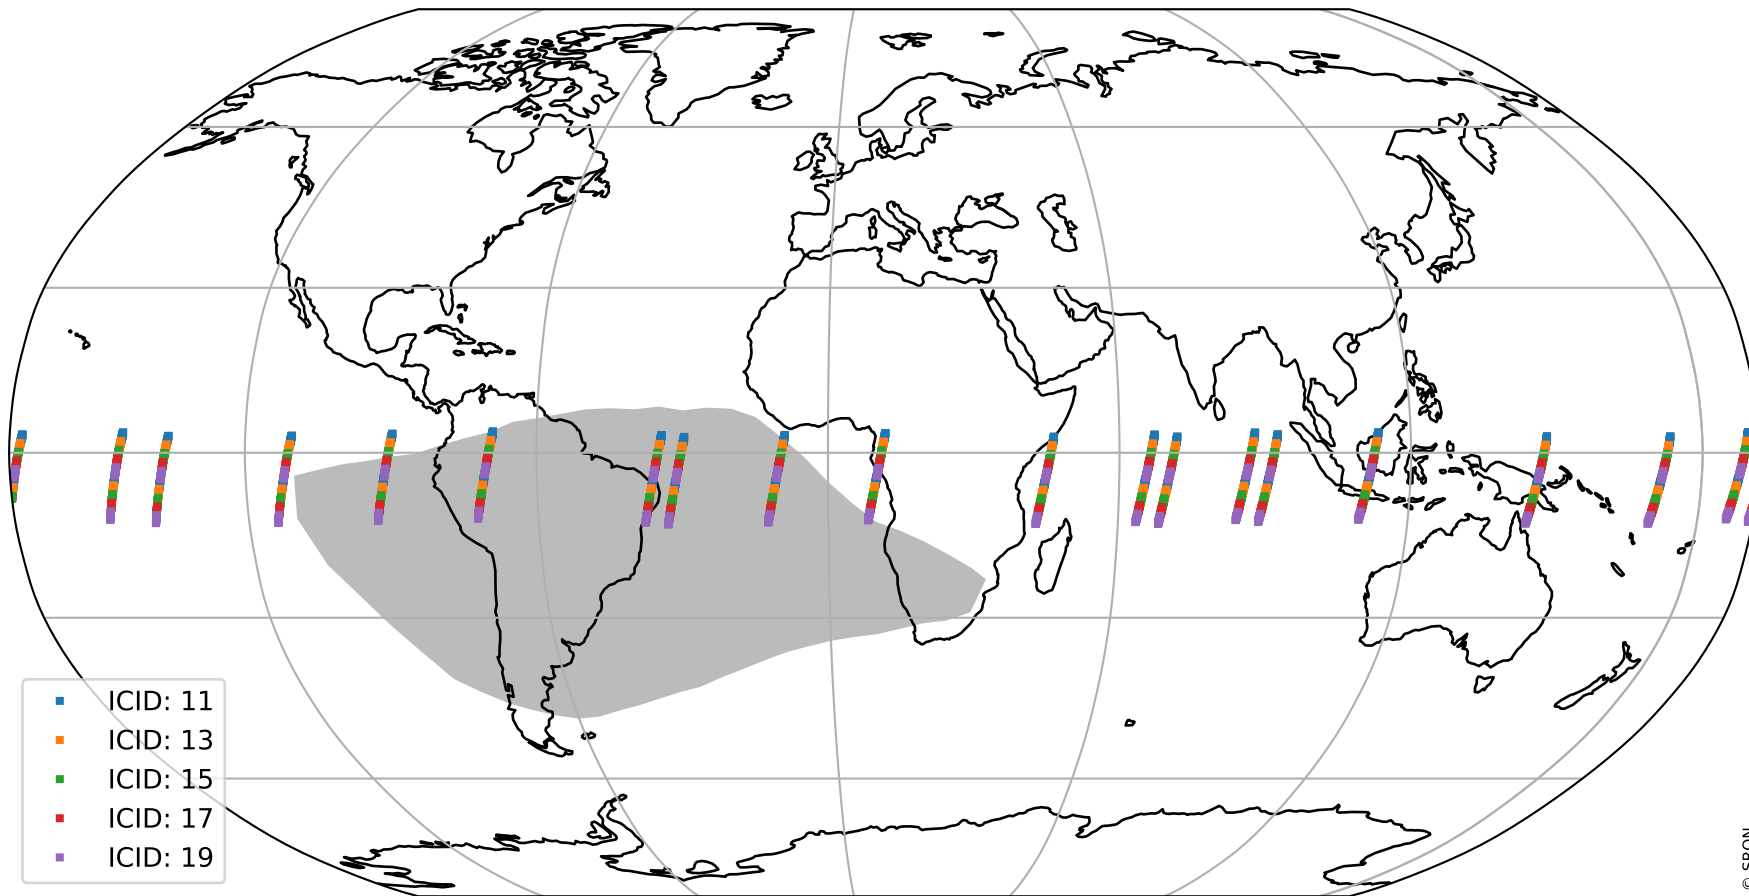

# Tropomi SWIR offset (official)

orbits : 19 in [28582, 28627]  
coverage : 2023-04-20 / 2023-04-23  
median : 30.753  $\mu\text{V}$   
spread : 15.265  $\mu\text{V}$   
created : 2023-08-21T15:30:20

# Tropomi SWIR offset (official)

orbits : 19 in [28582, 28627]  
coverage : 2023-04-20 / 2023-04-23  
median : 0.0087201 mV  
spread : 0.40229 mV  
created : 2023-08-21T15:30:20

value compared with SWIR offset CKD

# Tropomi SWIR offset (official) ground-tracks of Sentinel-5P

orbits : 19 in [28582, 28627]  
coverage : 2023-04-20 / 2023-04-23  
created : 2023-08-21T15:30:21

# Tropomi SWIR offset (official)

orbits : [2827, 28627]  
coverage : 2018-04-30 / 2023-04-23  
created : 2023-08-21T15:30:21