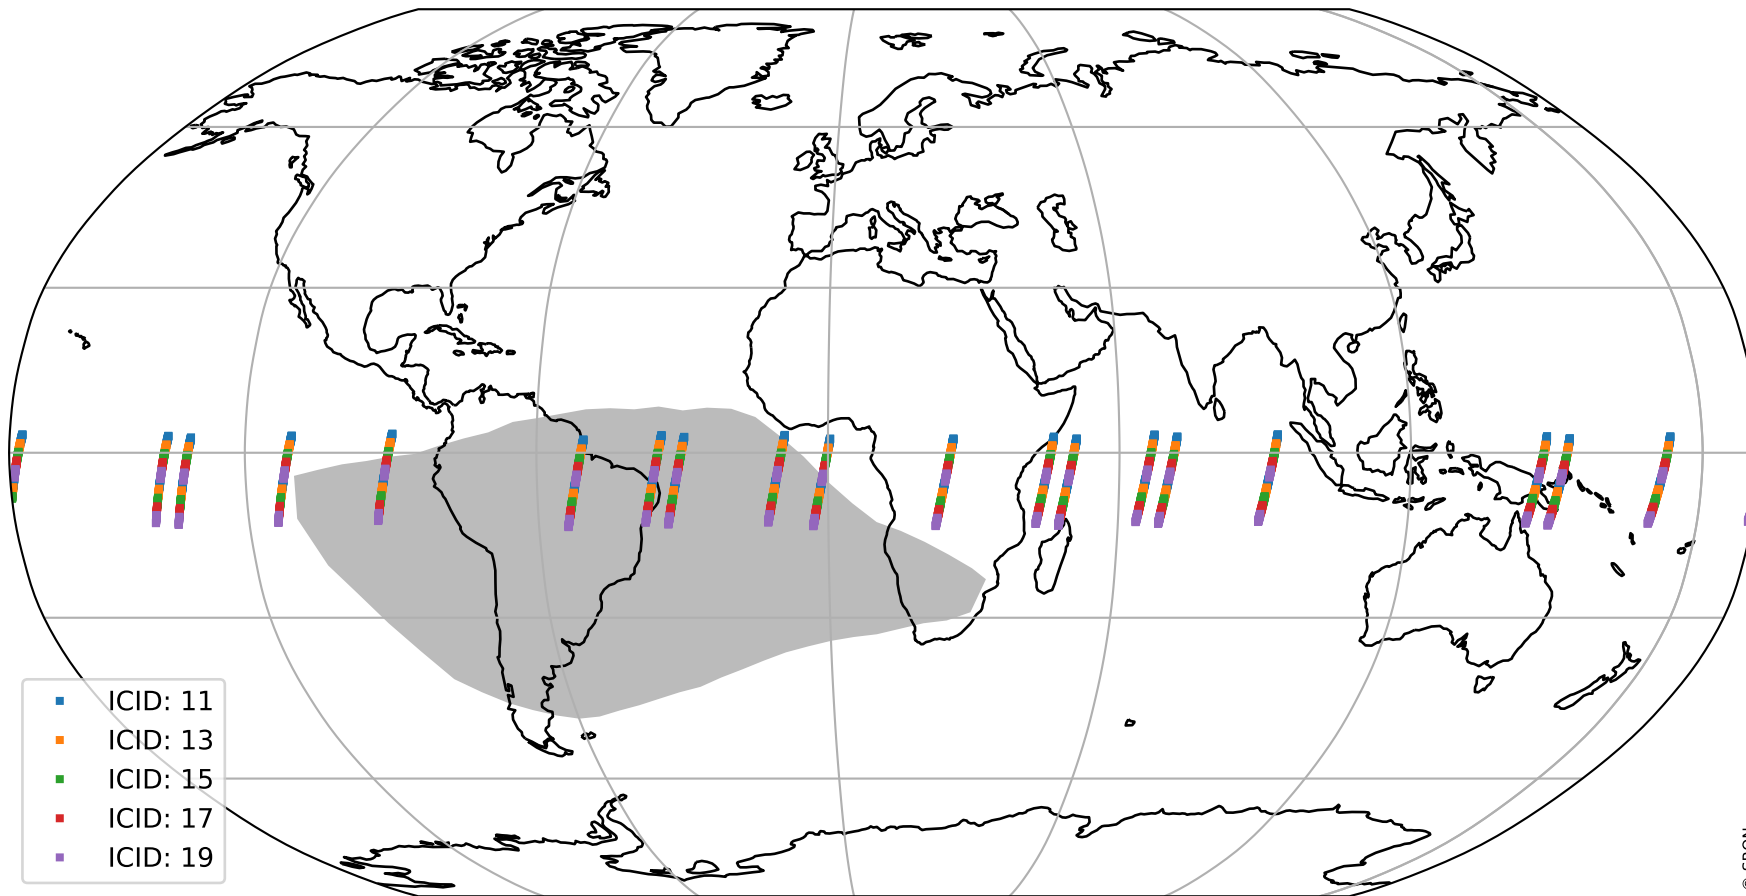

# Tropomi SWIR offset (official)

orbits : 19 in [28597, 28642]  
coverage : 2023-04-21 / 2023-04-24  
median : 31.478  $\mu\text{V}$   
spread : 15.627  $\mu\text{V}$   
created : 2023-08-21T15:30:22

# Tropomi SWIR offset (official)

orbits : 19 in [28597, 28642]  
coverage : 2023-04-21 / 2023-04-24  
median : 0.013257 mV  
spread : 0.40586 mV  
created : 2023-08-21T15:30:22

value compared with SWIR offset CKD

# Tropomi SWIR offset (official) ground-tracks of Sentinel-5P

orbits : 19 in [28597, 28642]  
coverage : 2023-04-21 / 2023-04-24  
created : 2023-08-21T15:30:23

# Tropomi SWIR offset (official)

orbits : [2827, 28642]  
coverage : 2018-04-30 / 2023-04-24  
created : 2023-08-21T15:30:23