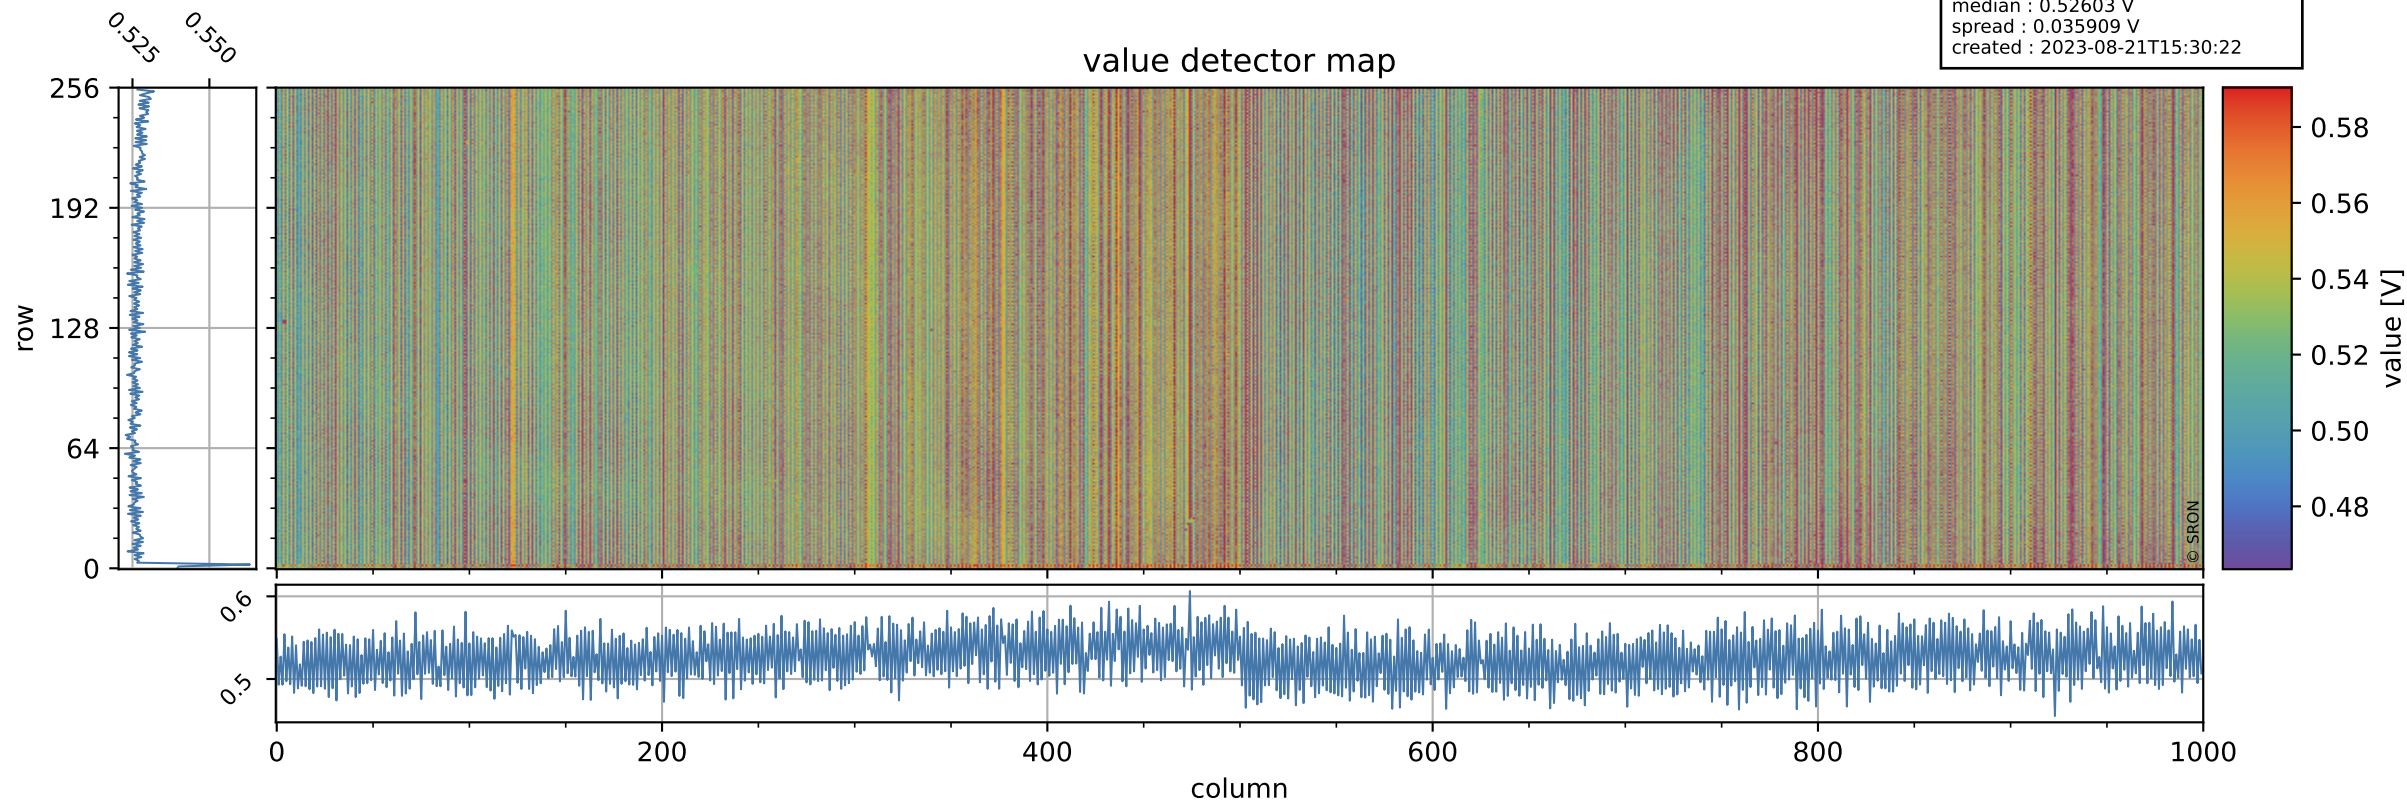

# Tropomi SWIR offset (official)

orbits : 19 in [28597, 28642]  
coverage : 2023-04-21 / 2023-04-24  
median : 0.52603 V  
spread : 0.035909 V  
created : 2023-08-21T15:30:22

## value detector map

# Tropomi SWIR offset (official)

orbits : 19 in [28597, 28642]  
coverage : 2023-04-21 / 2023-04-24  
median : 31.478  $\mu\text{V}$   
spread : 15.627  $\mu\text{V}$   
created : 2023-08-21T15:30:22

# Tropomi SWIR offset (official) ground-tracks of Sentinel-5P

orbits : 19 in [28597, 28642]  
coverage : 2023-04-21 / 2023-04-24  
created : 2023-08-21T15:30:23