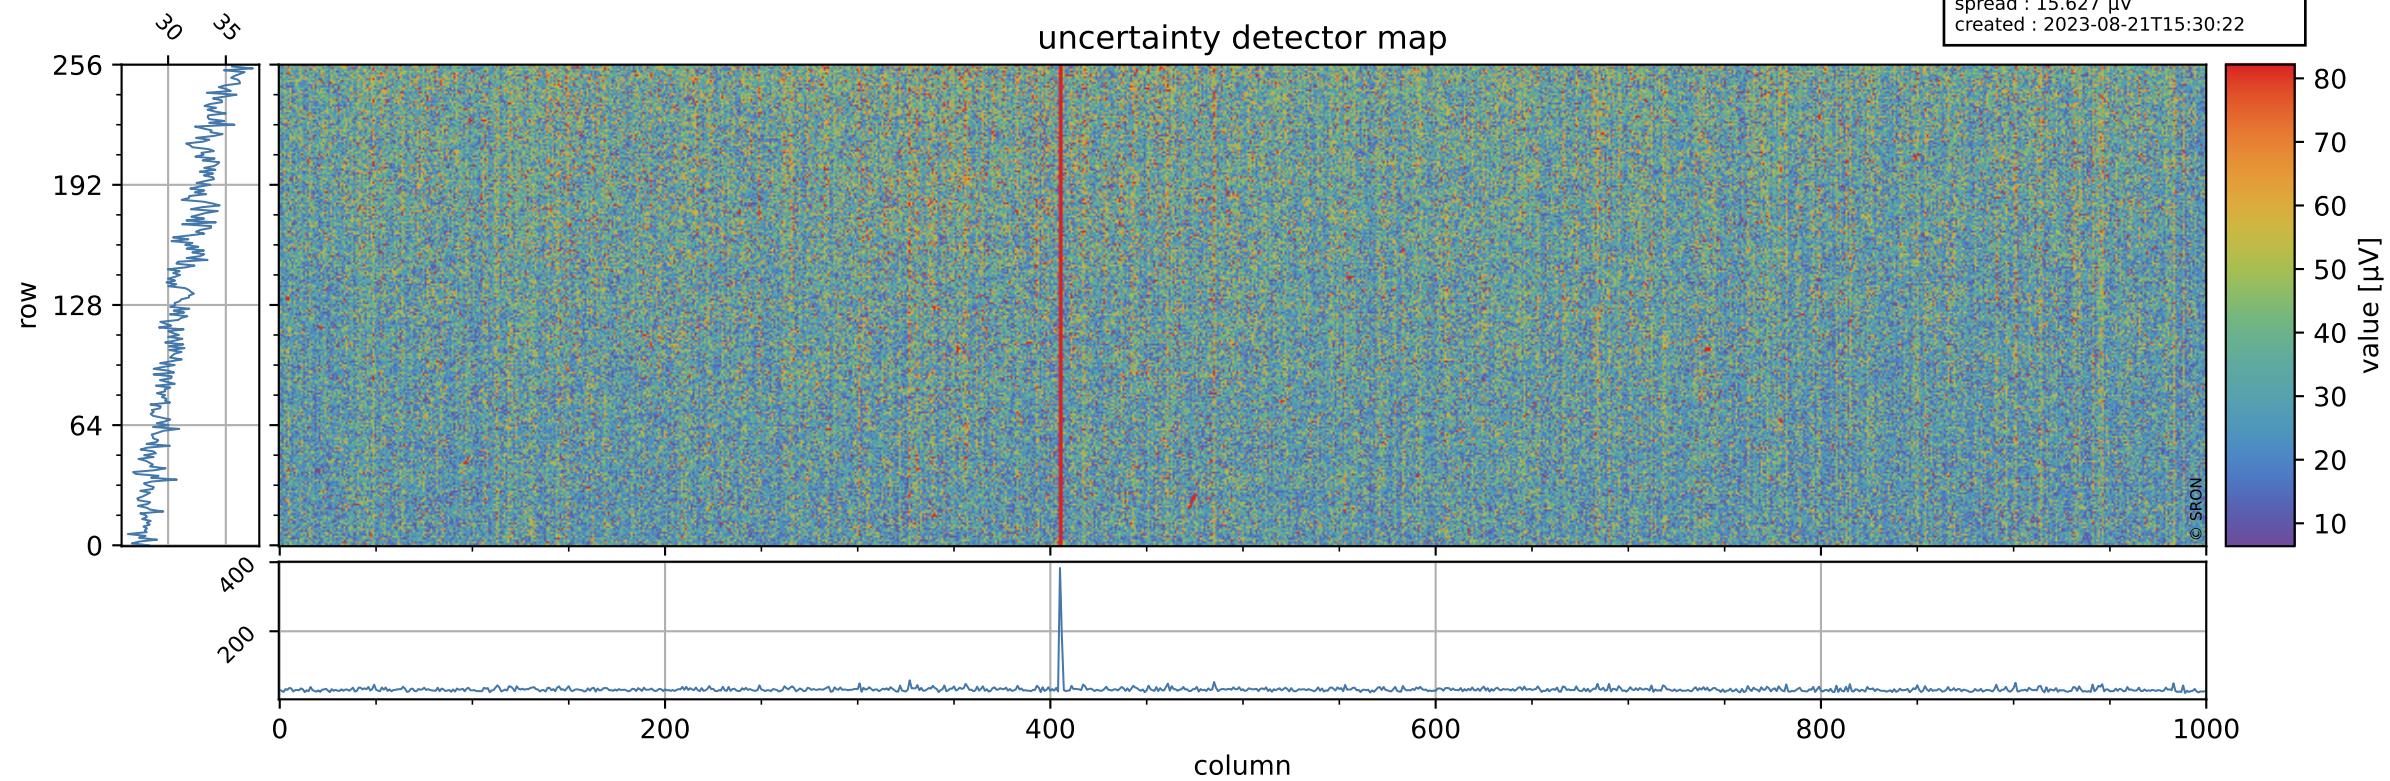

# Tropomi SWIR offset (official)

orbits : 19 in [28597, 28642]  
coverage : 2023-04-21 / 2023-04-24  
median : 0.52603 V  
spread : 0.035909 V  
created : 2023-08-21T15:30:22

## value detector map

# Tropomi SWIR offset (official)

orbits : 19 in [28597, 28642]  
coverage : 2023-04-21 / 2023-04-24  
median : 31.478  $\mu\text{V}$   
spread : 15.627  $\mu\text{V}$   
created : 2023-08-21T15:30:22

# Tropomi SWIR offset (official) ground-tracks of Sentinel-5P

orbits : 19 in [28597, 28642]  
coverage : 2023-04-21 / 2023-04-24  
created : 2023-08-21T15:30:23