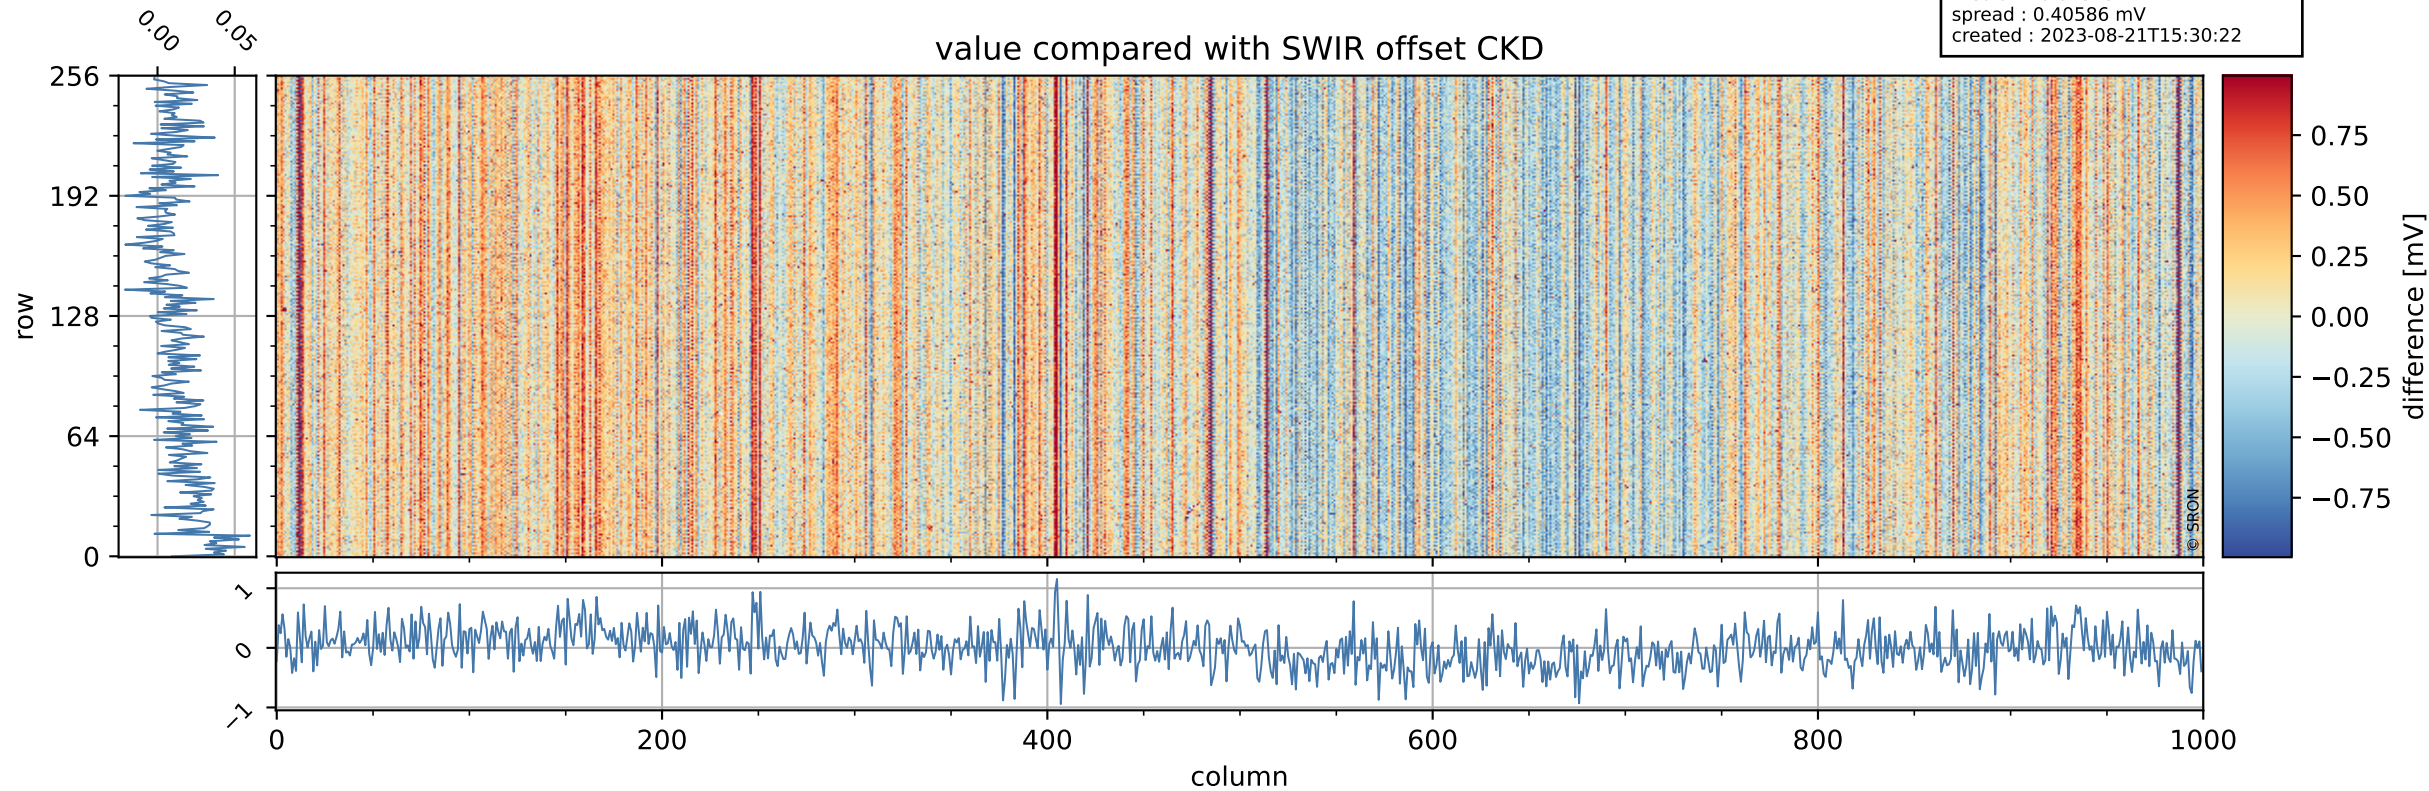

## value detector map

# Tropomi SWIR offset (official)

orbits : 19 in [28597, 28642]  
coverage : 2023-04-21 / 2023-04-24  
median : 31.478  $\mu\text{V}$   
spread : 15.627  $\mu\text{V}$   
created : 2023-08-21T15:30:22

# Tropomi SWIR offset (official)

orbits : 19 in [28597, 28642]  
coverage : 2023-04-21 / 2023-04-24  
median : 0.013257 mV  
spread : 0.40586 mV  
created : 2023-08-21T15:30:22

value compared with SWIR offset CKD

# Tropomi SWIR offset (official) ground-tracks of Sentinel-5P

orbits : 19 in [28597, 28642]  
coverage : 2023-04-21 / 2023-04-24  
created : 2023-08-21T15:30:23