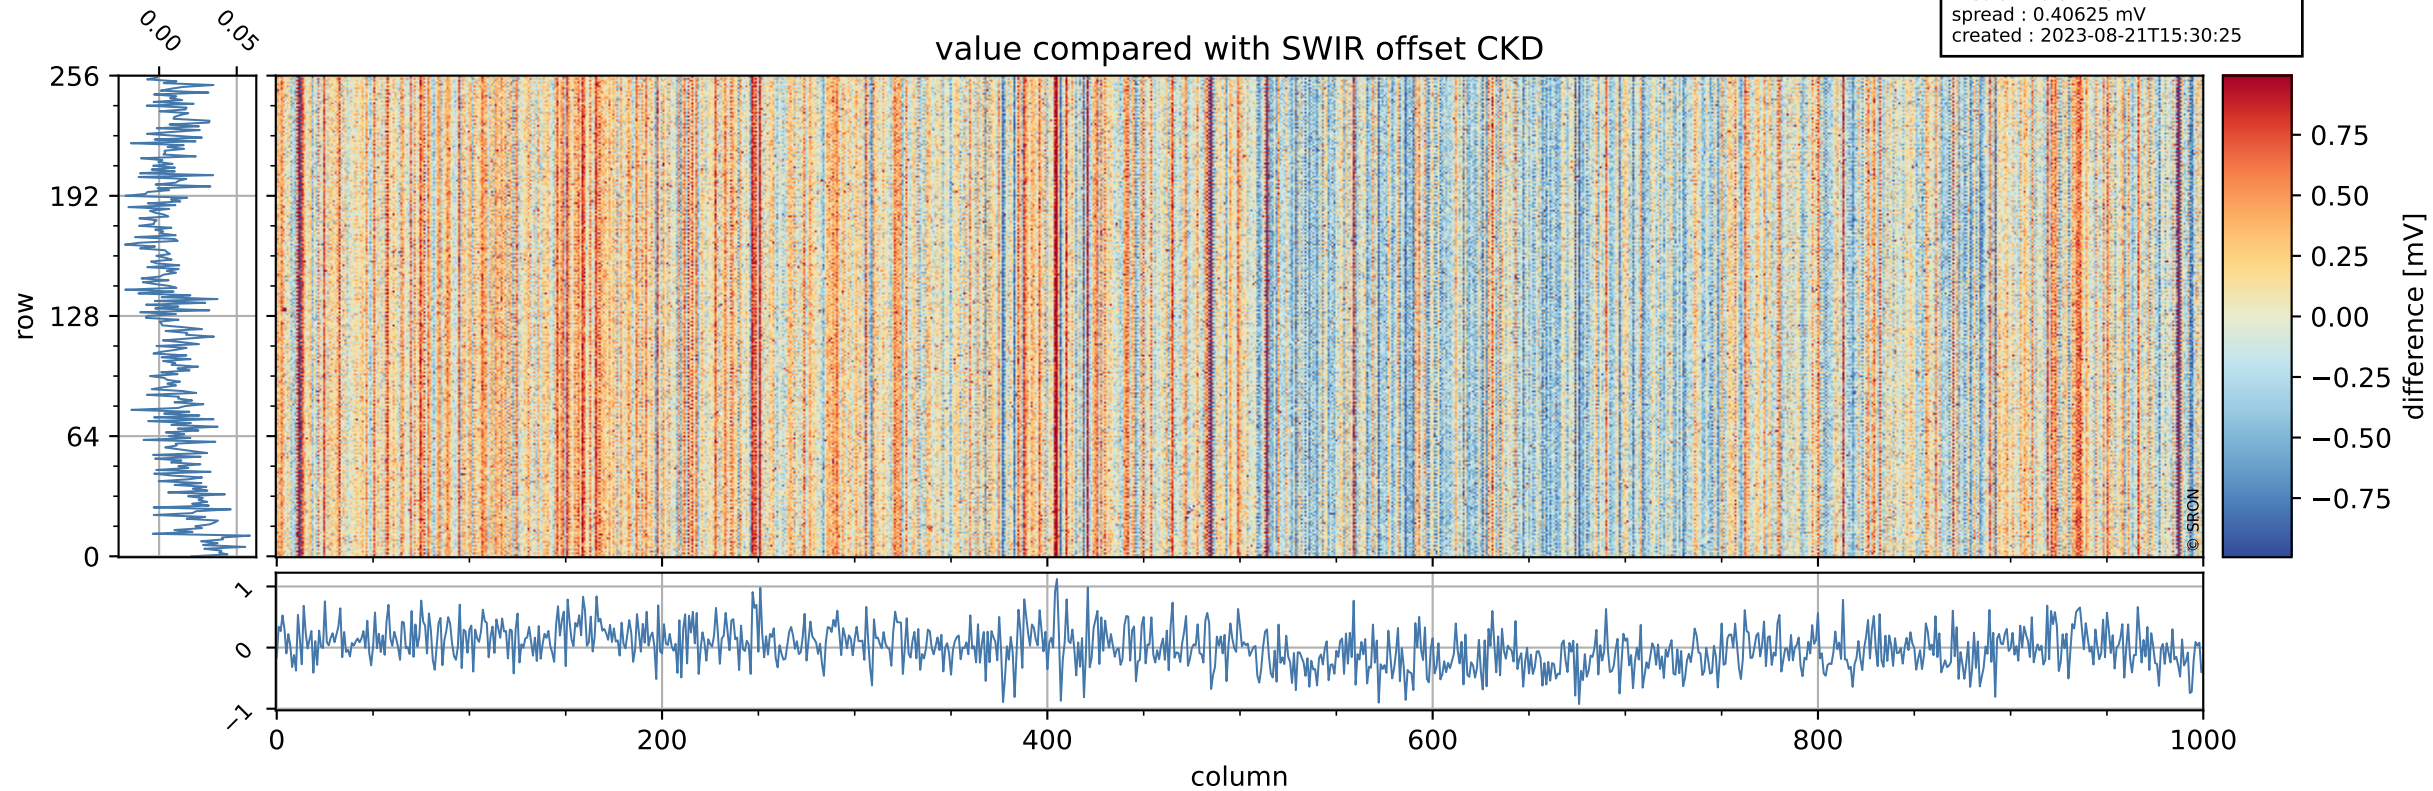

## value detector map

# Tropomi SWIR offset (official)

orbits : 20 in [28612, 28657]  
coverage : 2023-04-22 / 2023-04-25  
median : 32.115  $\mu\text{V}$   
spread : 16.129  $\mu\text{V}$   
created : 2023-08-21T15:30:24

# Tropomi SWIR offset (official)

orbits : 20 in [28612, 28657]  
coverage : 2023-04-22 / 2023-04-25  
median : 0.011131 mV  
spread : 0.40625 mV  
created : 2023-08-21T15:30:25

value compared with SWIR offset CKD

# Tropomi SWIR offset (official) ground-tracks of Sentinel-5P

orbits : 20 in [28612, 28657]  
coverage : 2023-04-22 / 2023-04-25  
created : 2023-08-21T15:30:25