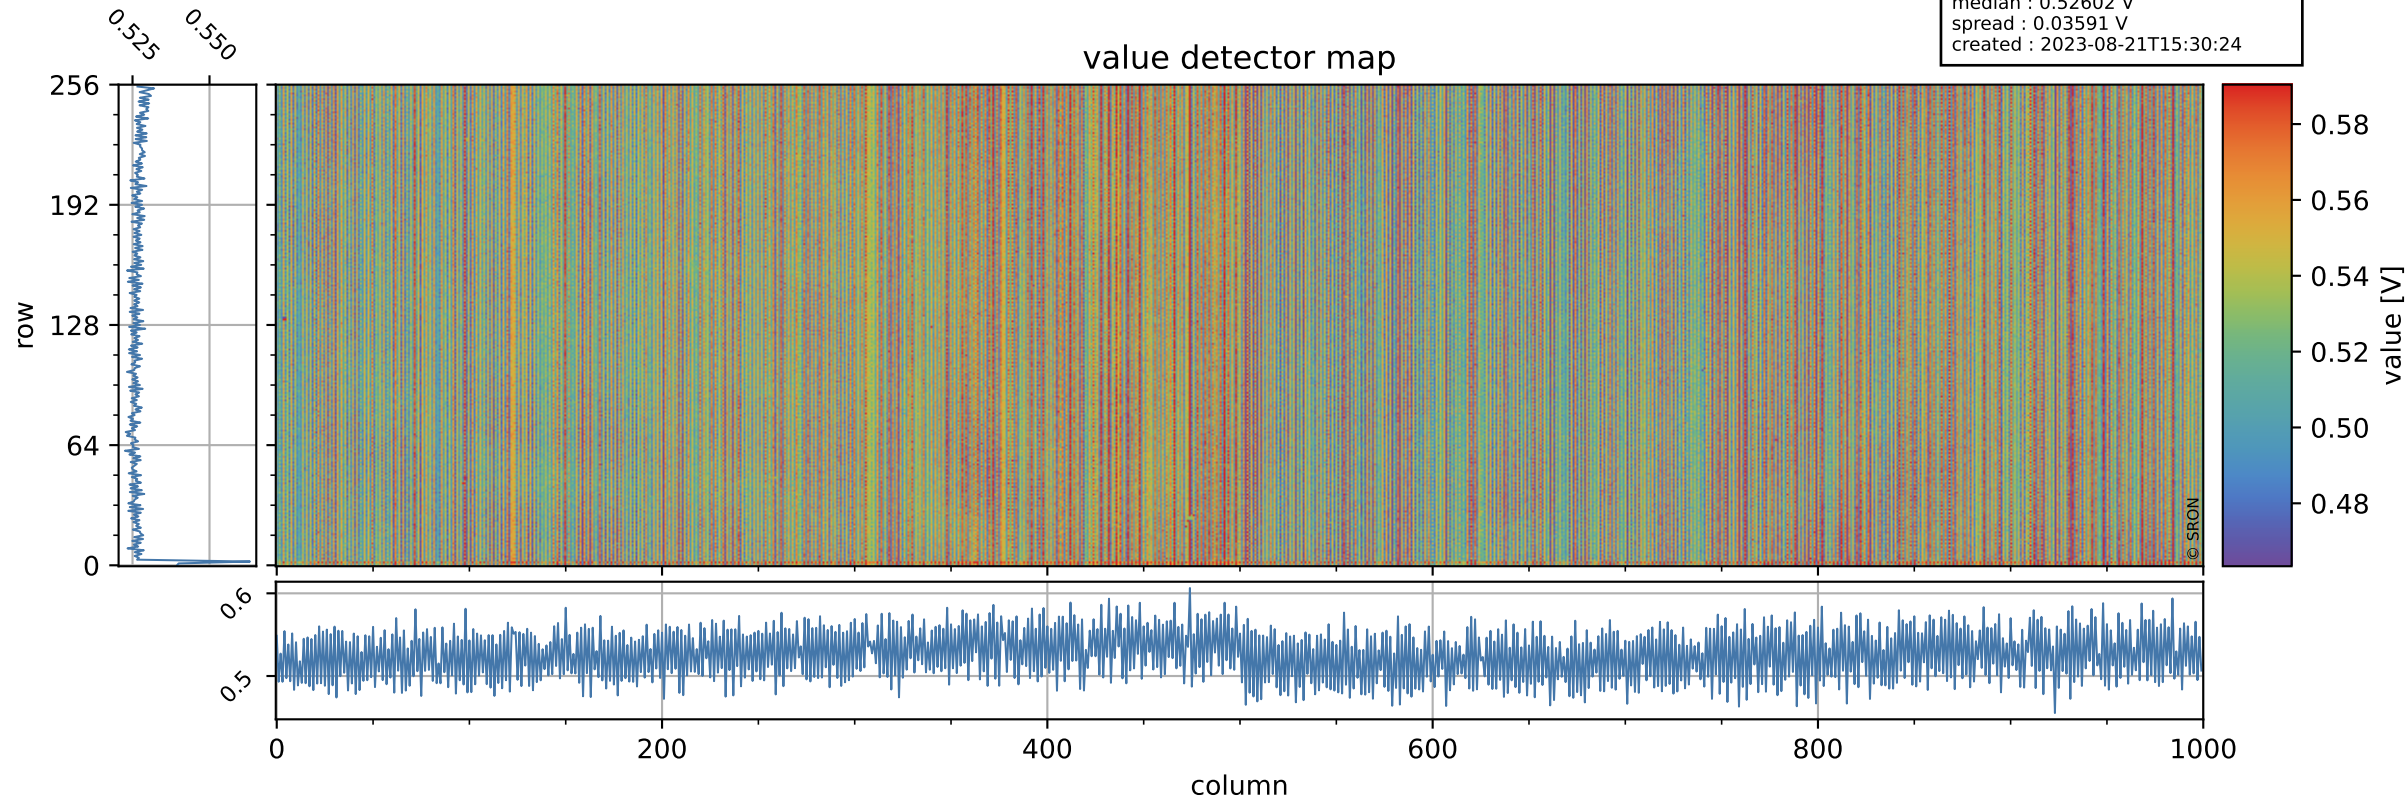

# Tropomi SWIR offset (official)

orbits : 20 in [28612, 28657]  
coverage : 2023-04-22 / 2023-04-25  
median : 0.52602 V  
spread : 0.03591 V  
created : 2023-08-21T15:30:24

## value detector map

# Tropomi SWIR offset (official)

orbits : 20 in [28612, 28657]  
coverage : 2023-04-22 / 2023-04-25  
median : 32.115  $\mu\text{V}$   
spread : 16.129  $\mu\text{V}$   
created : 2023-08-21T15:30:24

# Tropomi SWIR offset (official) ground-tracks of Sentinel-5P

orbits : 20 in [28612, 28657]  
coverage : 2023-04-22 / 2023-04-25  
created : 2023-08-21T15:30:25