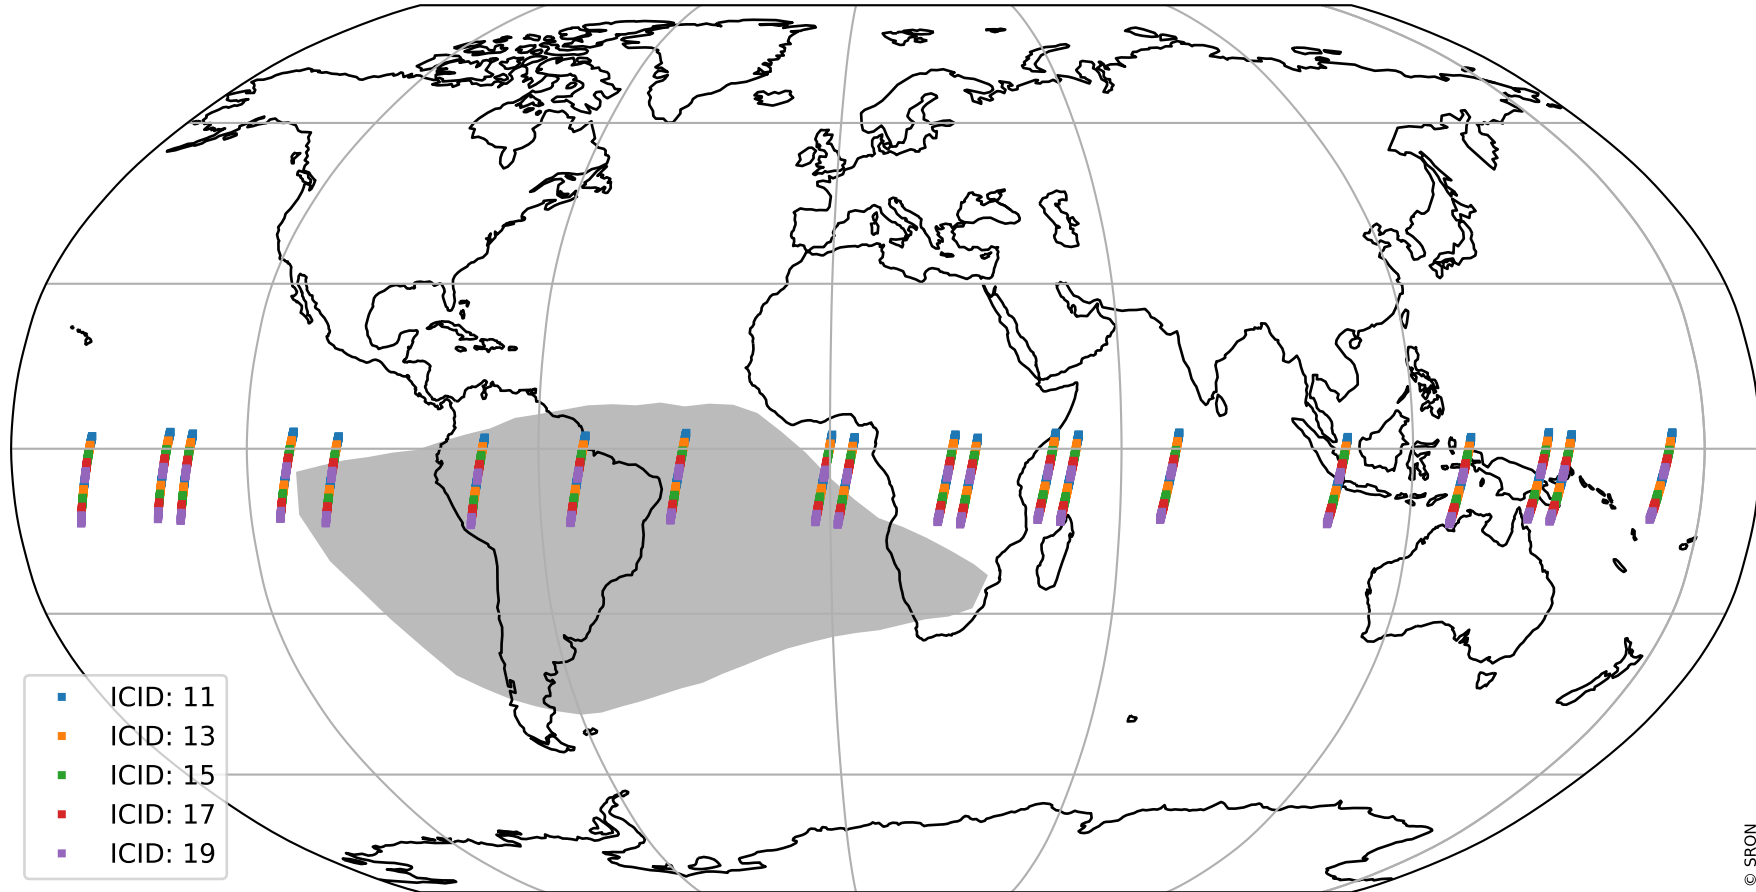

# Tropomi SWIR offset (official)

orbits : 20 in [28612, 28657]  
coverage : 2023-04-22 / 2023-04-25  
median : 32.115  $\mu\text{V}$   
spread : 16.129  $\mu\text{V}$   
created : 2023-08-21T15:30:24

# Tropomi SWIR offset (official)

orbits : 20 in [28612, 28657]  
coverage : 2023-04-22 / 2023-04-25  
median : 0.011131 mV  
spread : 0.40625 mV  
created : 2023-08-21T15:30:25

value compared with SWIR offset CKD

# Tropomi SWIR offset (official) ground-tracks of Sentinel-5P

orbits : 20 in [28612, 28657]  
coverage : 2023-04-22 / 2023-04-25  
created : 2023-08-21T15:30:25

# Tropomi SWIR offset (official)

orbits : [2827, 28657]  
coverage : 2018-04-30 / 2023-04-25  
created : 2023-08-21T15:30:25