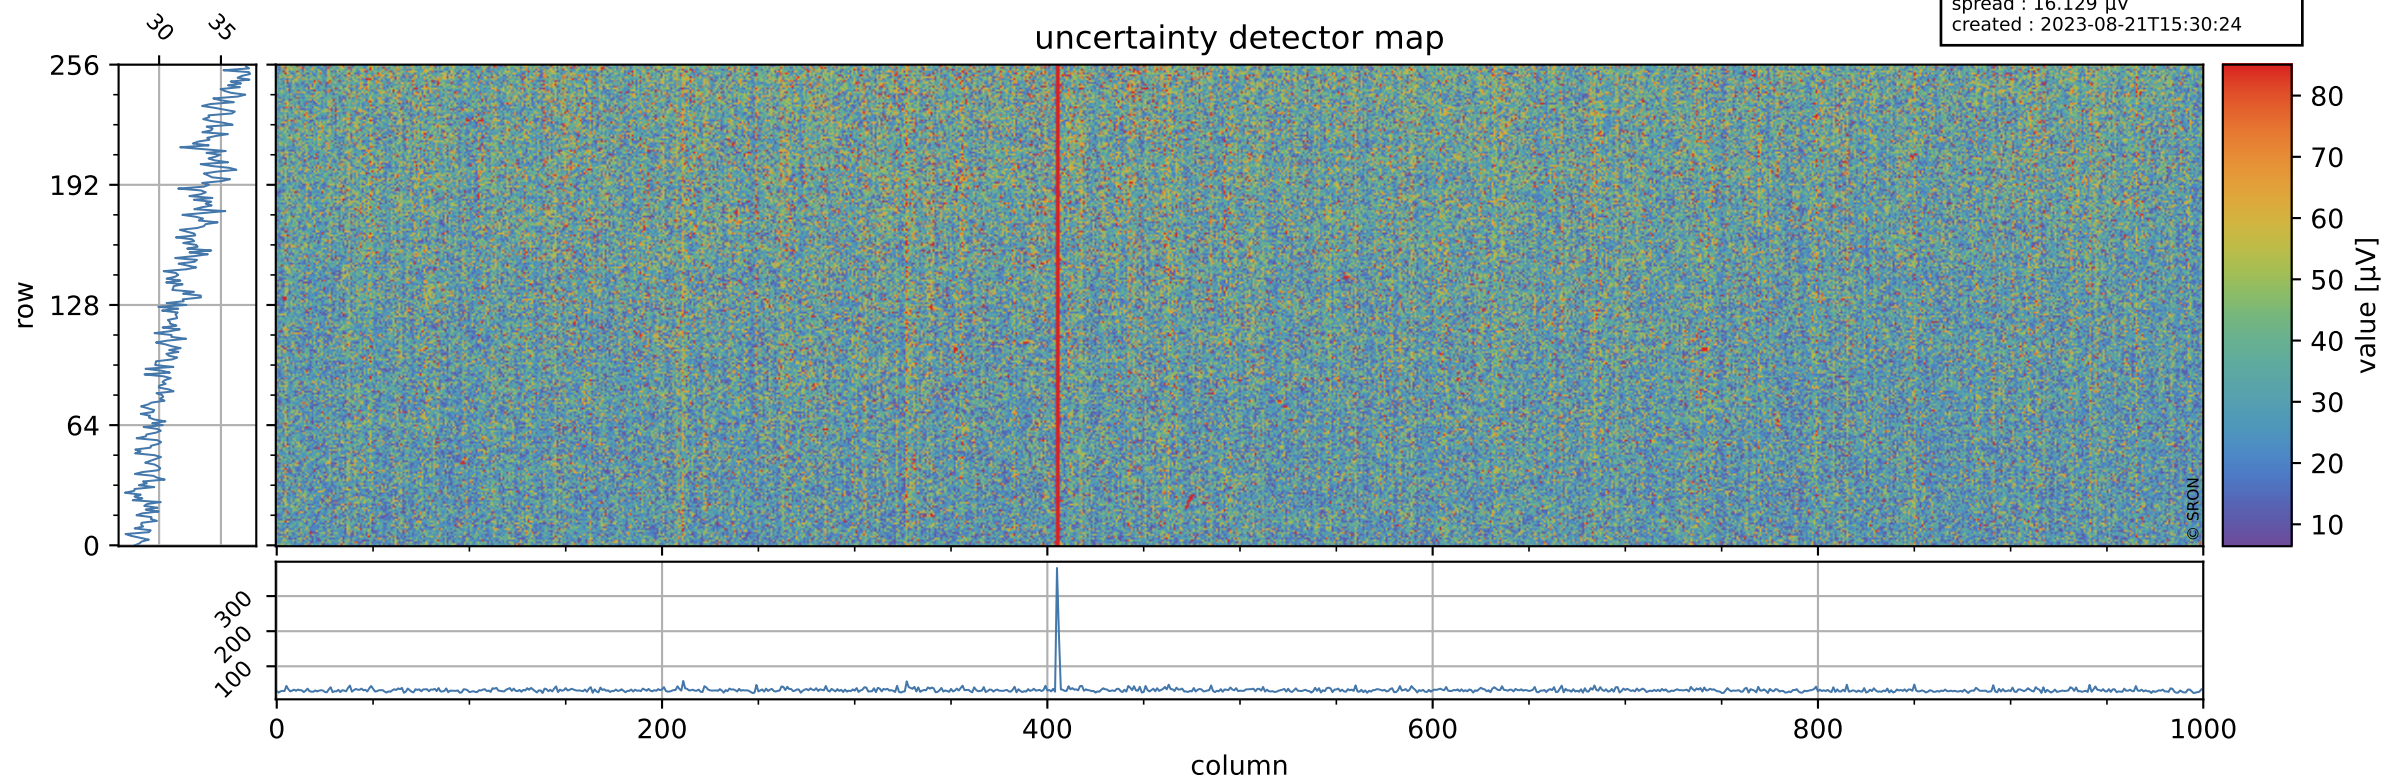

# Tropomi SWIR offset (official)

orbits : 20 in [28612, 28657]  
coverage : 2023-04-22 / 2023-04-25  
median : 0.52602 V  
spread : 0.03591 V  
created : 2023-08-21T15:30:24

## value detector map

# Tropomi SWIR offset (official)

orbits : 20 in [28612, 28657]  
coverage : 2023-04-22 / 2023-04-25  
median : 32.115  $\mu\text{V}$   
spread : 16.129  $\mu\text{V}$   
created : 2023-08-21T15:30:24

# Tropomi SWIR offset (official) ground-tracks of Sentinel-5P

orbits : 20 in [28612, 28657]  
coverage : 2023-04-22 / 2023-04-25  
created : 2023-08-21T15:30:25