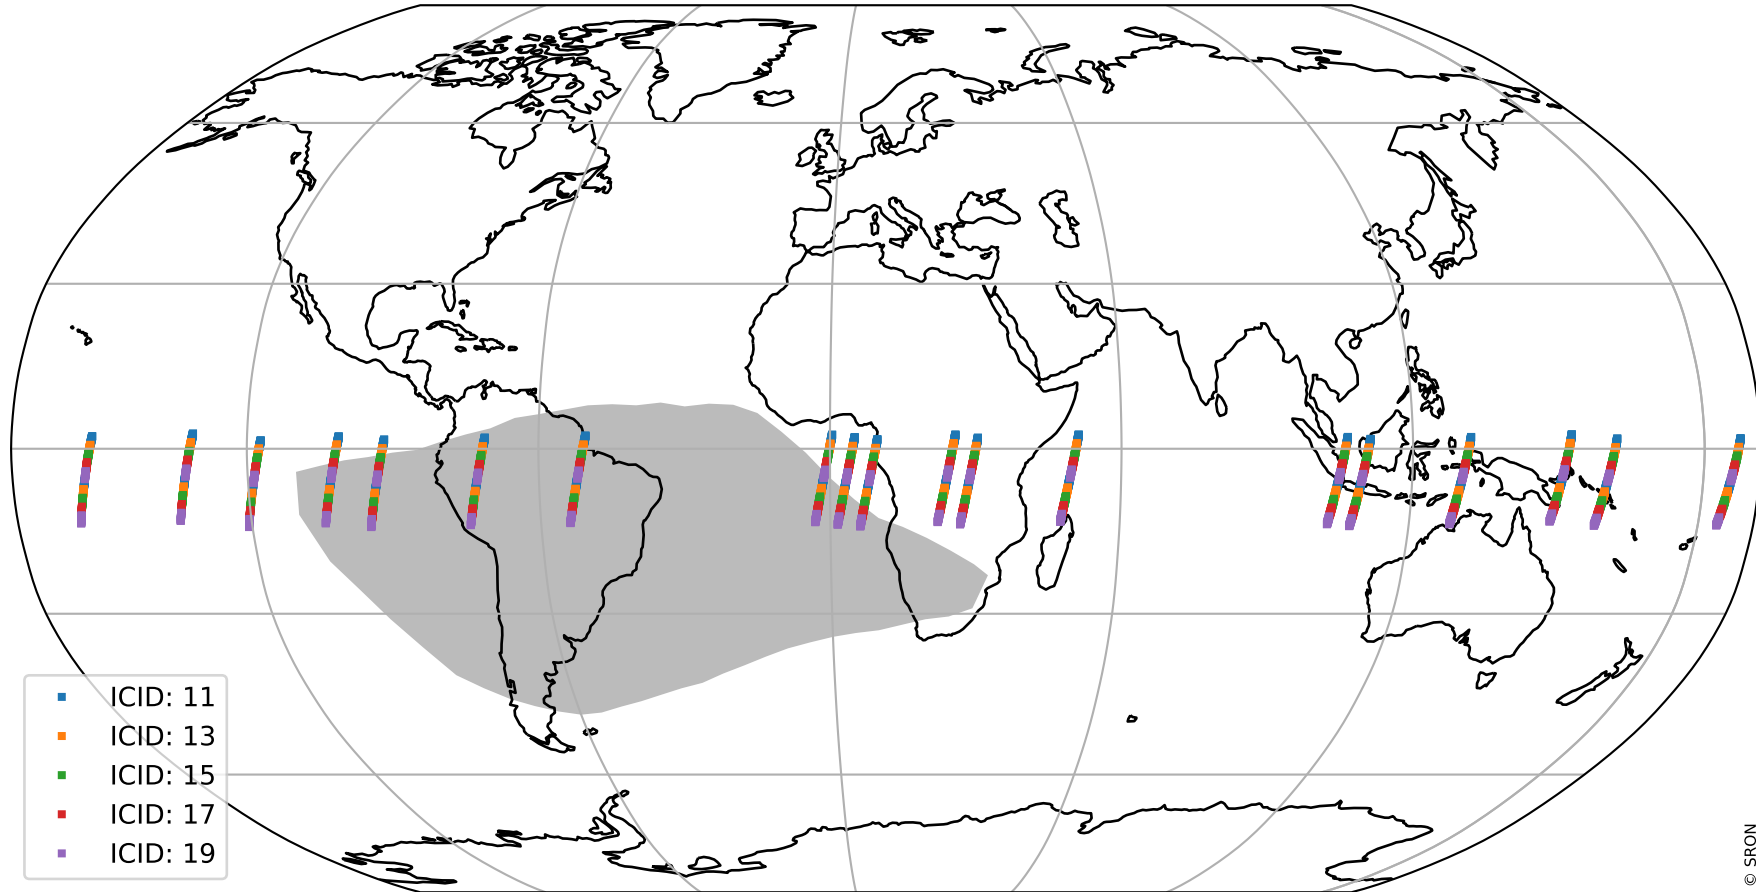

Tropomi SWIR offset (official)

orbits : 19 in [28627, 28672]
coverage : 2023-04-23 / 2023-04-26
median : 0.52603 V
spread : 0.03591 V
created : 2023-08-21T15:30:26

value detector map

Tropomi SWIR offset (official)

orbits : 19 in [28627, 28672]
coverage : 2023-04-23 / 2023-04-26
median : 32.25 μV
spread : 16.22 μV
created : 2023-08-21T15:30:27

Tropomi SWIR offset (official)

orbits : 19 in [28627, 28672]
coverage : 2023-04-23 / 2023-04-26
median : 0.012723 mV
spread : 0.40445 mV
created : 2023-08-21T15:30:27

value compared with SWIR offset CKD

Tropomi SWIR offset (official) ground-tracks of Sentinel-5P

orbits : 19 in [28627, 28672]
coverage : 2023-04-23 / 2023-04-26
created : 2023-08-21T15:30:27

Tropomi SWIR offset (official)

orbits : [2827, 28672]
coverage : 2018-04-30 / 2023-04-26
created : 2023-08-21T15:30:28

trend of detector median & temperatures