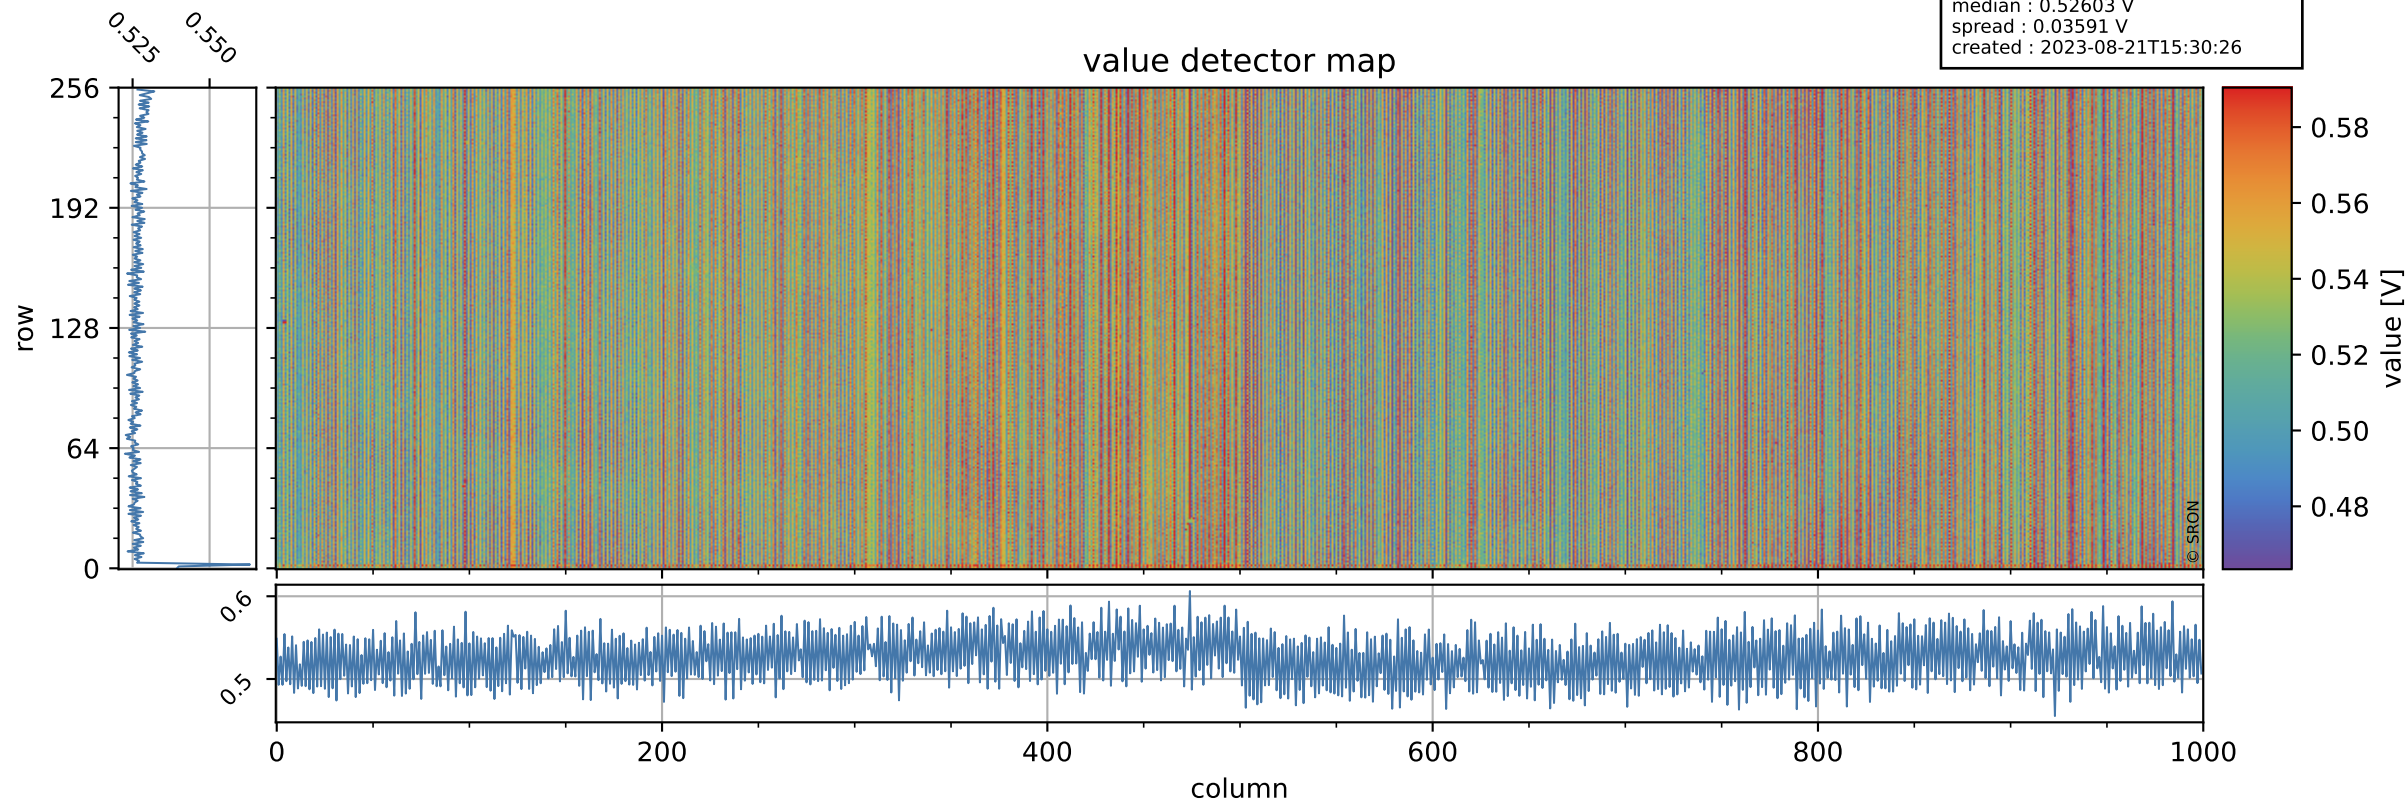

Tropomi SWIR offset (official)

orbits : 19 in [28627, 28672]
coverage : 2023-04-23 / 2023-04-26
median : 0.52603 V
spread : 0.03591 V
created : 2023-08-21T15:30:26

value detector map

Tropomi SWIR offset (official)

orbits : 19 in [28627, 28672]
coverage : 2023-04-23 / 2023-04-26
median : 32.25 μV
spread : 16.22 μV
created : 2023-08-21T15:30:27

Tropomi SWIR offset (official)

orbits : 19 in [28627, 28672]
coverage : 2023-04-23 / 2023-04-26
median : 0.012723 mV
spread : 0.40445 mV
created : 2023-08-21T15:30:27

value compared with SWIR offset CKD

Tropomi SWIR offset (official) ground-tracks of Sentinel-5P

orbits : 19 in [28627, 28672]
coverage : 2023-04-23 / 2023-04-26
created : 2023-08-21T15:30:27

Tropomi SWIR offset (official)

orbits : [2827, 28672]
coverage : 2018-04-30 / 2023-04-26
created : 2023-08-21T15:30:28

trend of detector median & temperatures