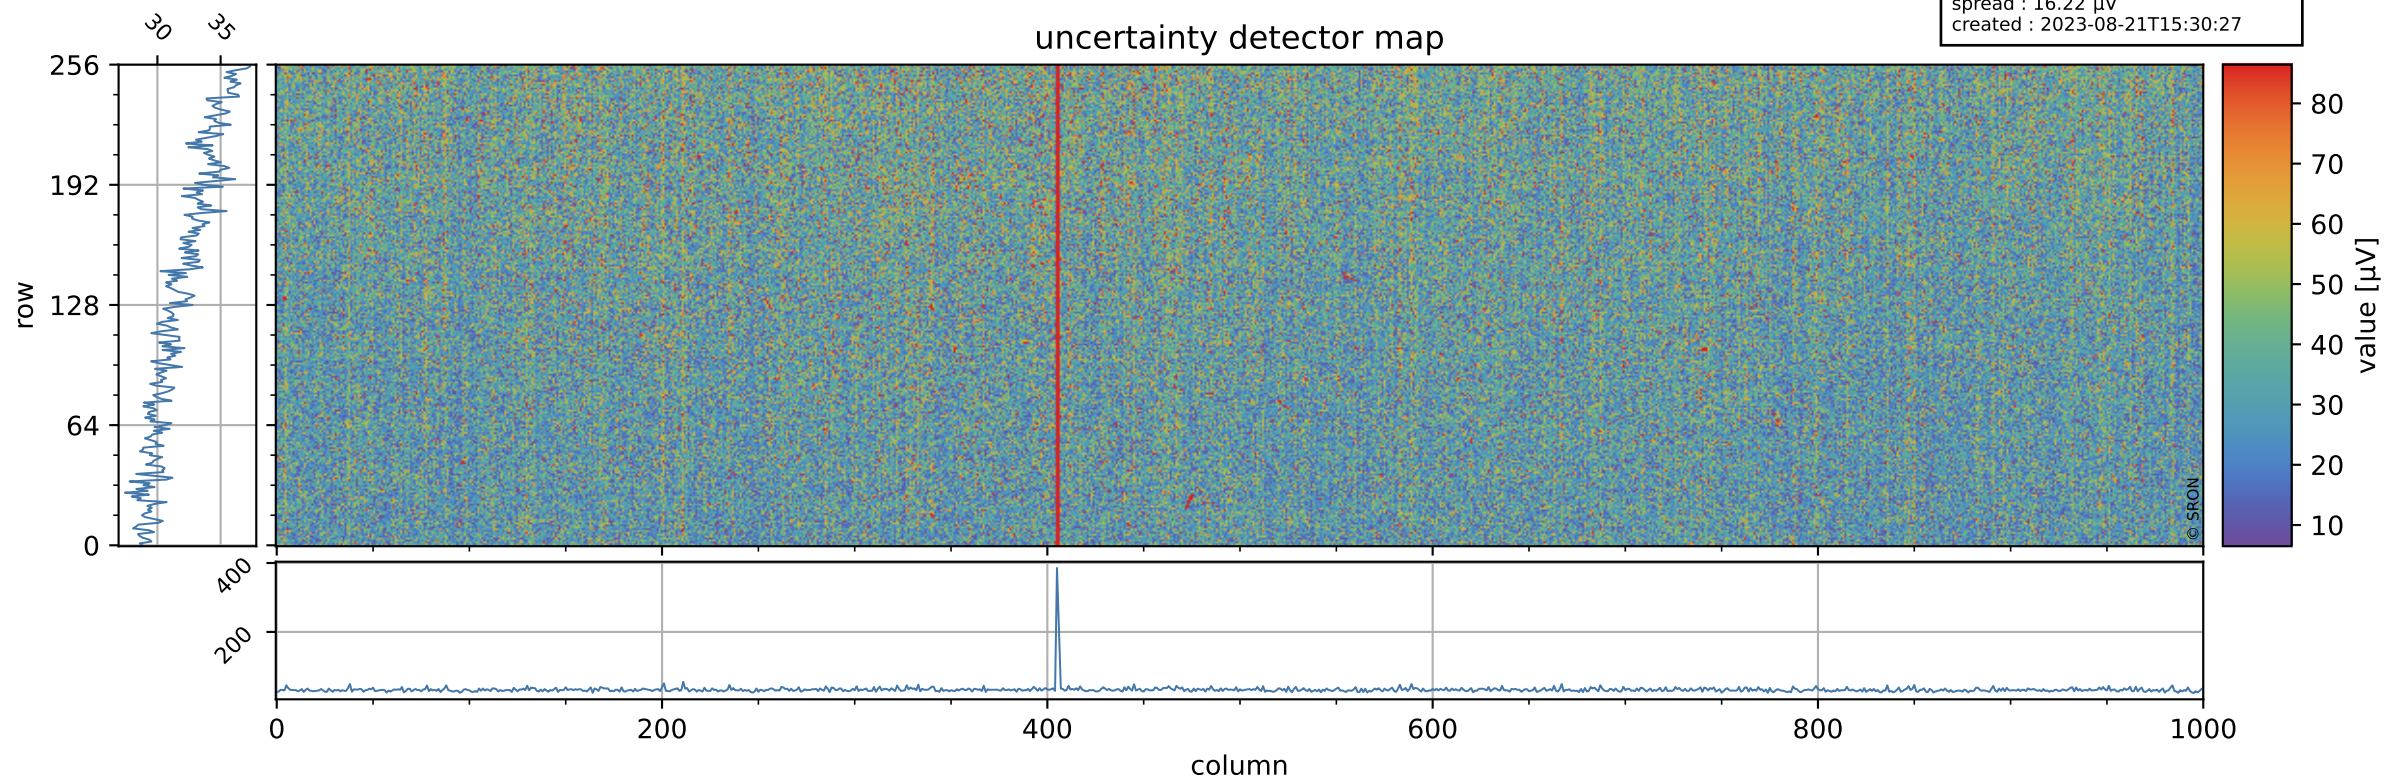

Tropomi SWIR offset (official)

orbits : 19 in [28627, 28672]
coverage : 2023-04-23 / 2023-04-26
median : 0.52603 V
spread : 0.03591 V
created : 2023-08-21T15:30:26

value detector map

Tropomi SWIR offset (official)

orbits : 19 in [28627, 28672]
coverage : 2023-04-23 / 2023-04-26
median : 32.25 μV
spread : 16.22 μV
created : 2023-08-21T15:30:27

Tropomi SWIR offset (official)

orbits : 19 in [28627, 28672]
coverage : 2023-04-23 / 2023-04-26
median : 0.012723 mV
spread : 0.40445 mV
created : 2023-08-21T15:30:27

value compared with SWIR offset CKD

Tropomi SWIR offset (official) ground-tracks of Sentinel-5P

orbits : 19 in [28627, 28672]
coverage : 2023-04-23 / 2023-04-26
created : 2023-08-21T15:30:27

Tropomi SWIR offset (official)

orbits : [2827, 28672]
coverage : 2018-04-30 / 2023-04-26
created : 2023-08-21T15:30:28

trend of detector median & temperatures