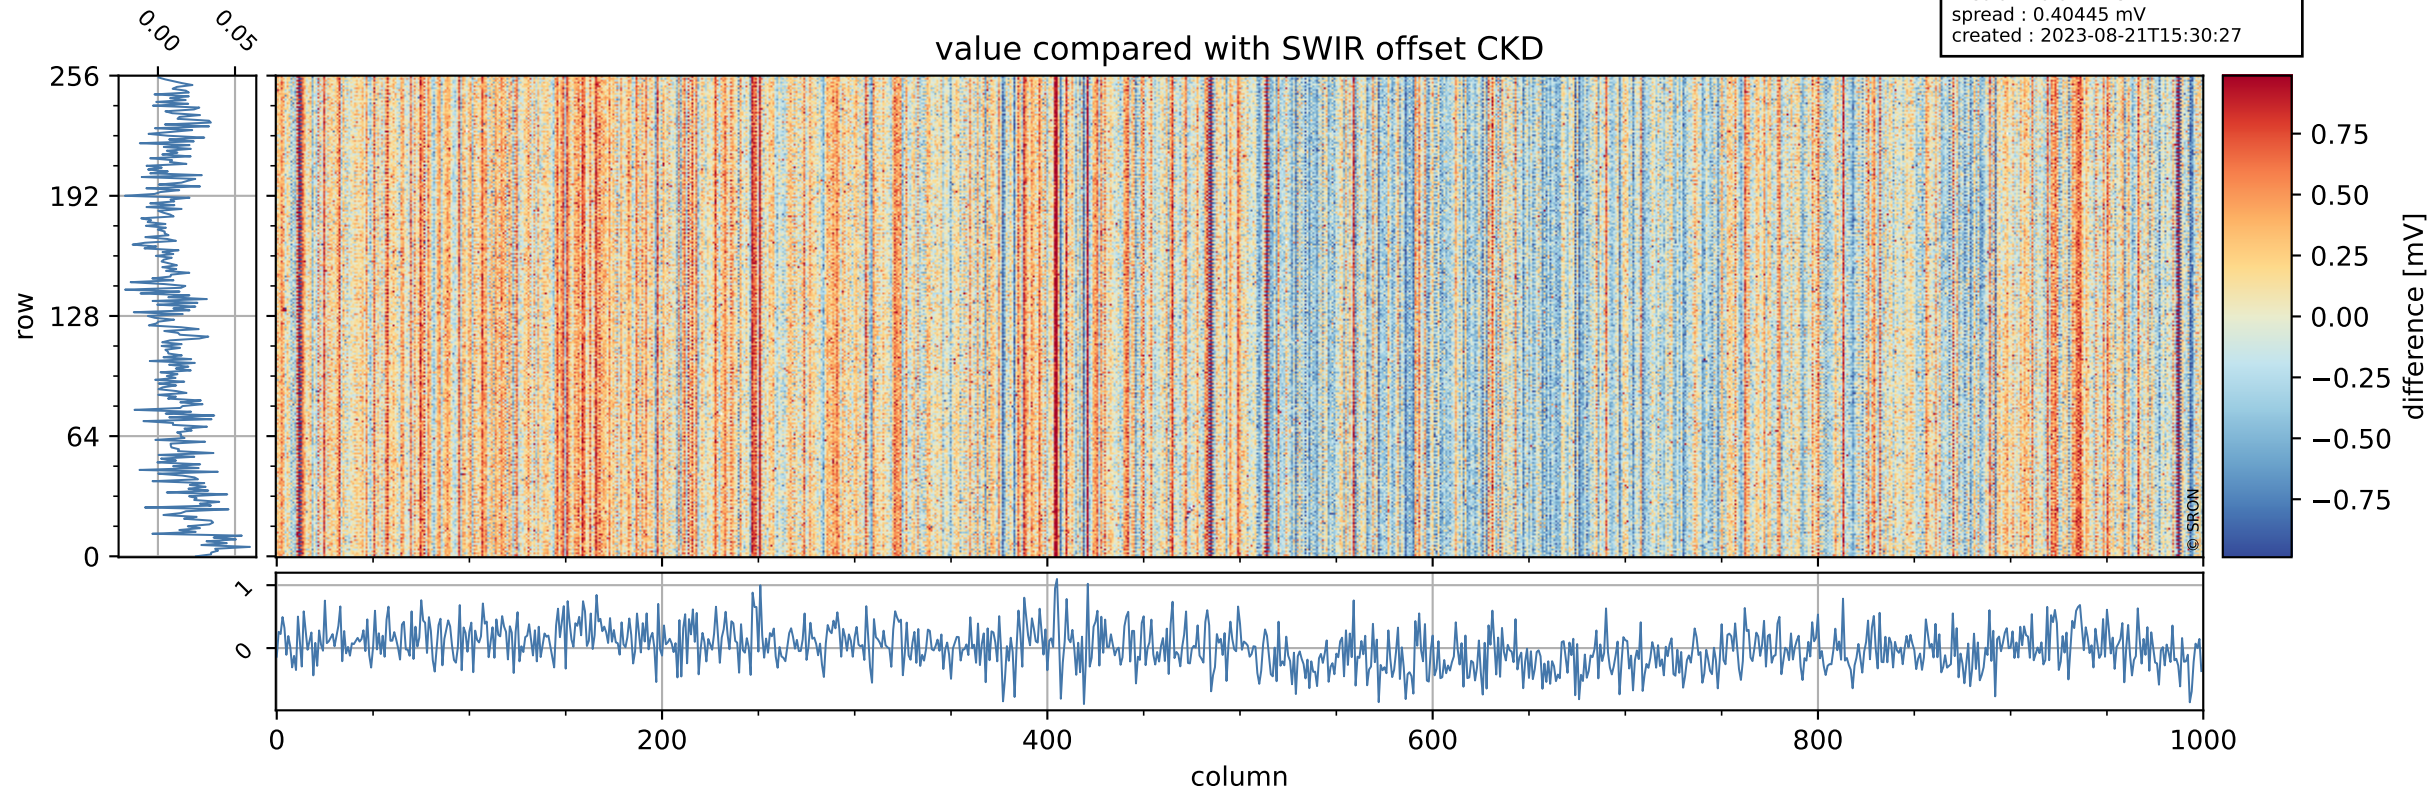

Tropomi SWIR offset (official)

orbits : 19 in [28627, 28672]
coverage : 2023-04-23 / 2023-04-26
median : 0.52603 V
spread : 0.03591 V
created : 2023-08-21T15:30:26

value detector map

Tropomi SWIR offset (official)

orbits : 19 in [28627, 28672]
coverage : 2023-04-23 / 2023-04-26
median : 32.25 μV
spread : 16.22 μV
created : 2023-08-21T15:30:27

Tropomi SWIR offset (official)

orbits : 19 in [28627, 28672]
coverage : 2023-04-23 / 2023-04-26
median : 0.012723 mV
spread : 0.40445 mV
created : 2023-08-21T15:30:27

value compared with SWIR offset CKD

Tropomi SWIR offset (official) ground-tracks of Sentinel-5P

orbits : 19 in [28627, 28672]
coverage : 2023-04-23 / 2023-04-26
created : 2023-08-21T15:30:27

Tropomi SWIR offset (official)

orbits : [2827, 28672]
coverage : 2018-04-30 / 2023-04-26
created : 2023-08-21T15:30:28

trend of detector median & temperatures