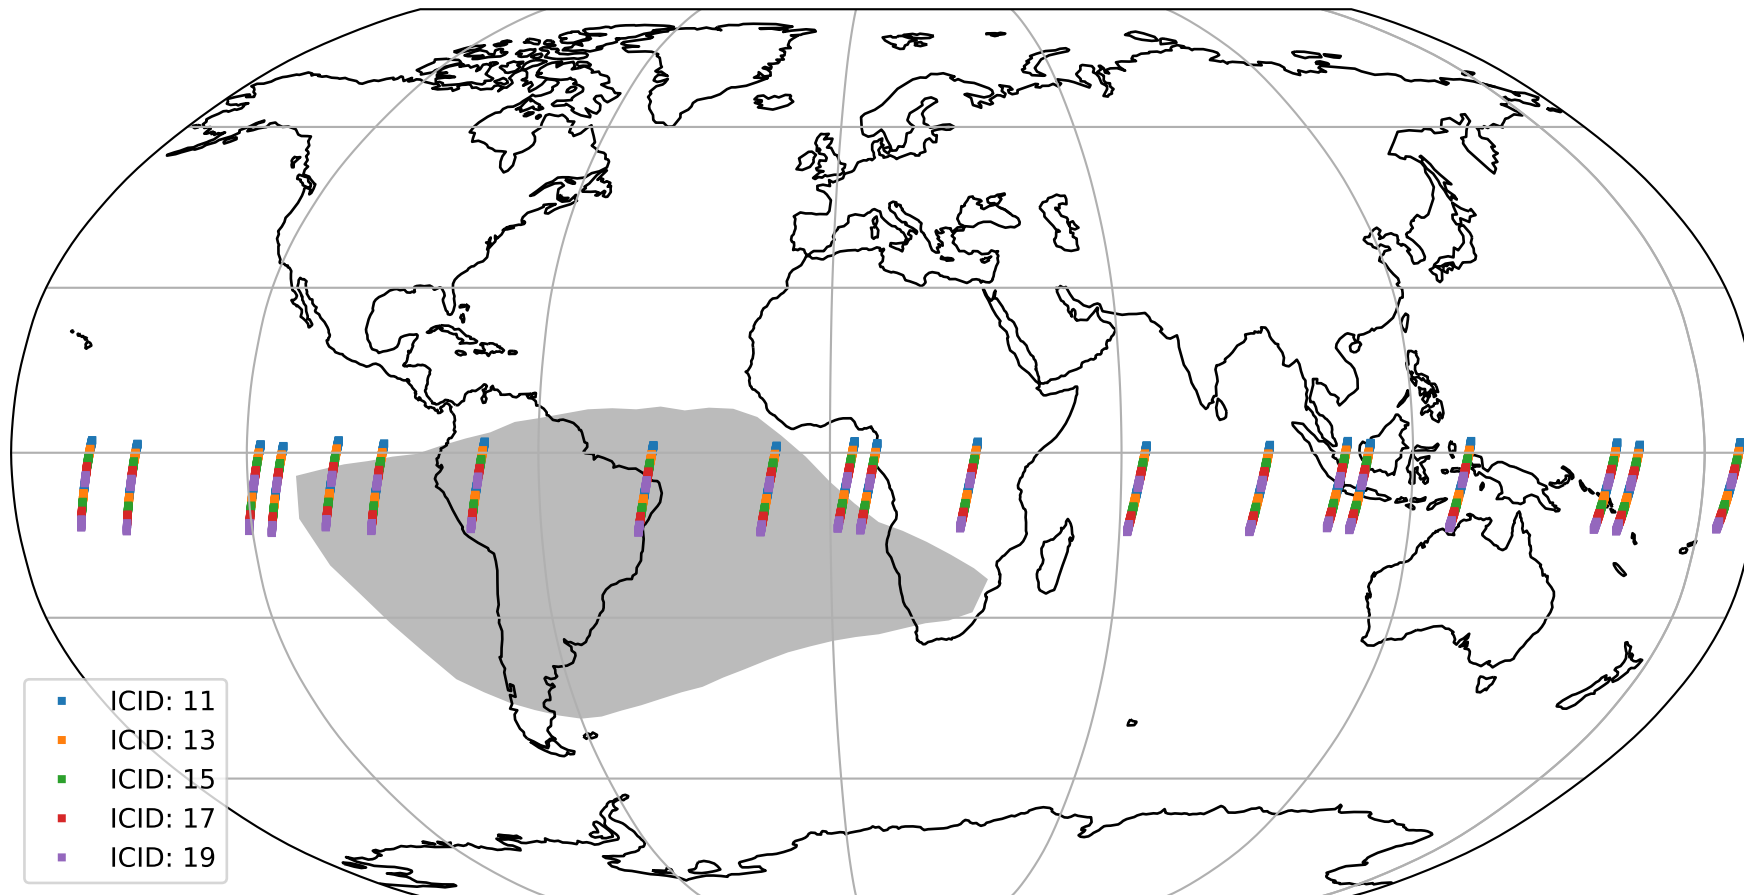

# Tropomi SWIR offset (official)

orbits : 20 in [28642, 28687]  
coverage : 2023-04-24 / 2023-04-27  
median : 31.738  $\mu\text{V}$   
spread : 15.905  $\mu\text{V}$   
created : 2023-08-21T15:30:29

# Tropomi SWIR offset (official)

orbits : 20 in [28642, 28687]  
coverage : 2023-04-24 / 2023-04-27  
median : 0.016095 mV  
spread : 0.40513 mV  
created : 2023-08-21T15:30:29

value compared with SWIR offset CKD

# Tropomi SWIR offset (official) ground-tracks of Sentinel-5P

orbits : 20 in [28642, 28687]  
coverage : 2023-04-24 / 2023-04-27  
created : 2023-08-21T15:30:29

# Tropomi SWIR offset (official)

orbits : [2827, 28687]  
coverage : 2018-04-30 / 2023-04-27  
created : 2023-08-21T15:30:30