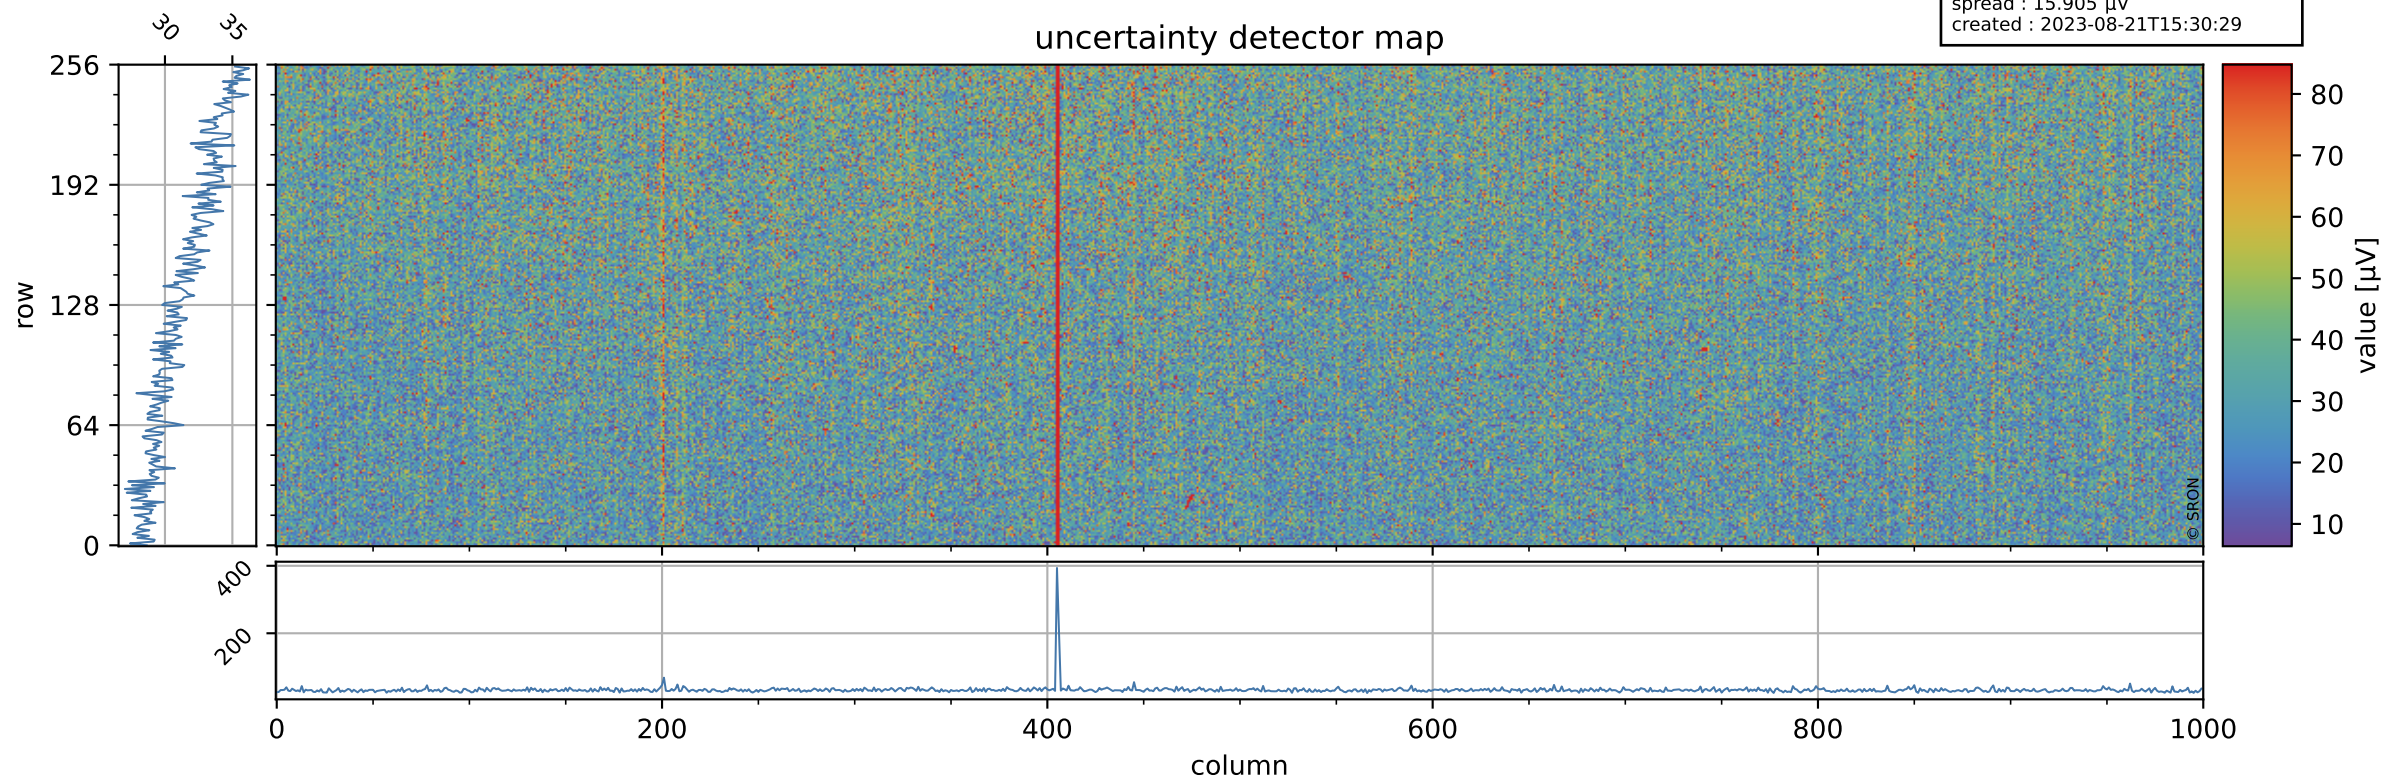

# Tropomi SWIR offset (official)

orbits : 20 in [28642, 28687]  
coverage : 2023-04-24 / 2023-04-27  
median : 0.52603 V  
spread : 0.03591 V  
created : 2023-08-21T15:30:29

## value detector map

# Tropomi SWIR offset (official)

orbits : 20 in [28642, 28687]  
coverage : 2023-04-24 / 2023-04-27  
median : 31.738  $\mu\text{V}$   
spread : 15.905  $\mu\text{V}$   
created : 2023-08-21T15:30:29

# Tropomi SWIR offset (official) ground-tracks of Sentinel-5P

orbits : 20 in [28642, 28687]  
coverage : 2023-04-24 / 2023-04-27  
created : 2023-08-21T15:30:29