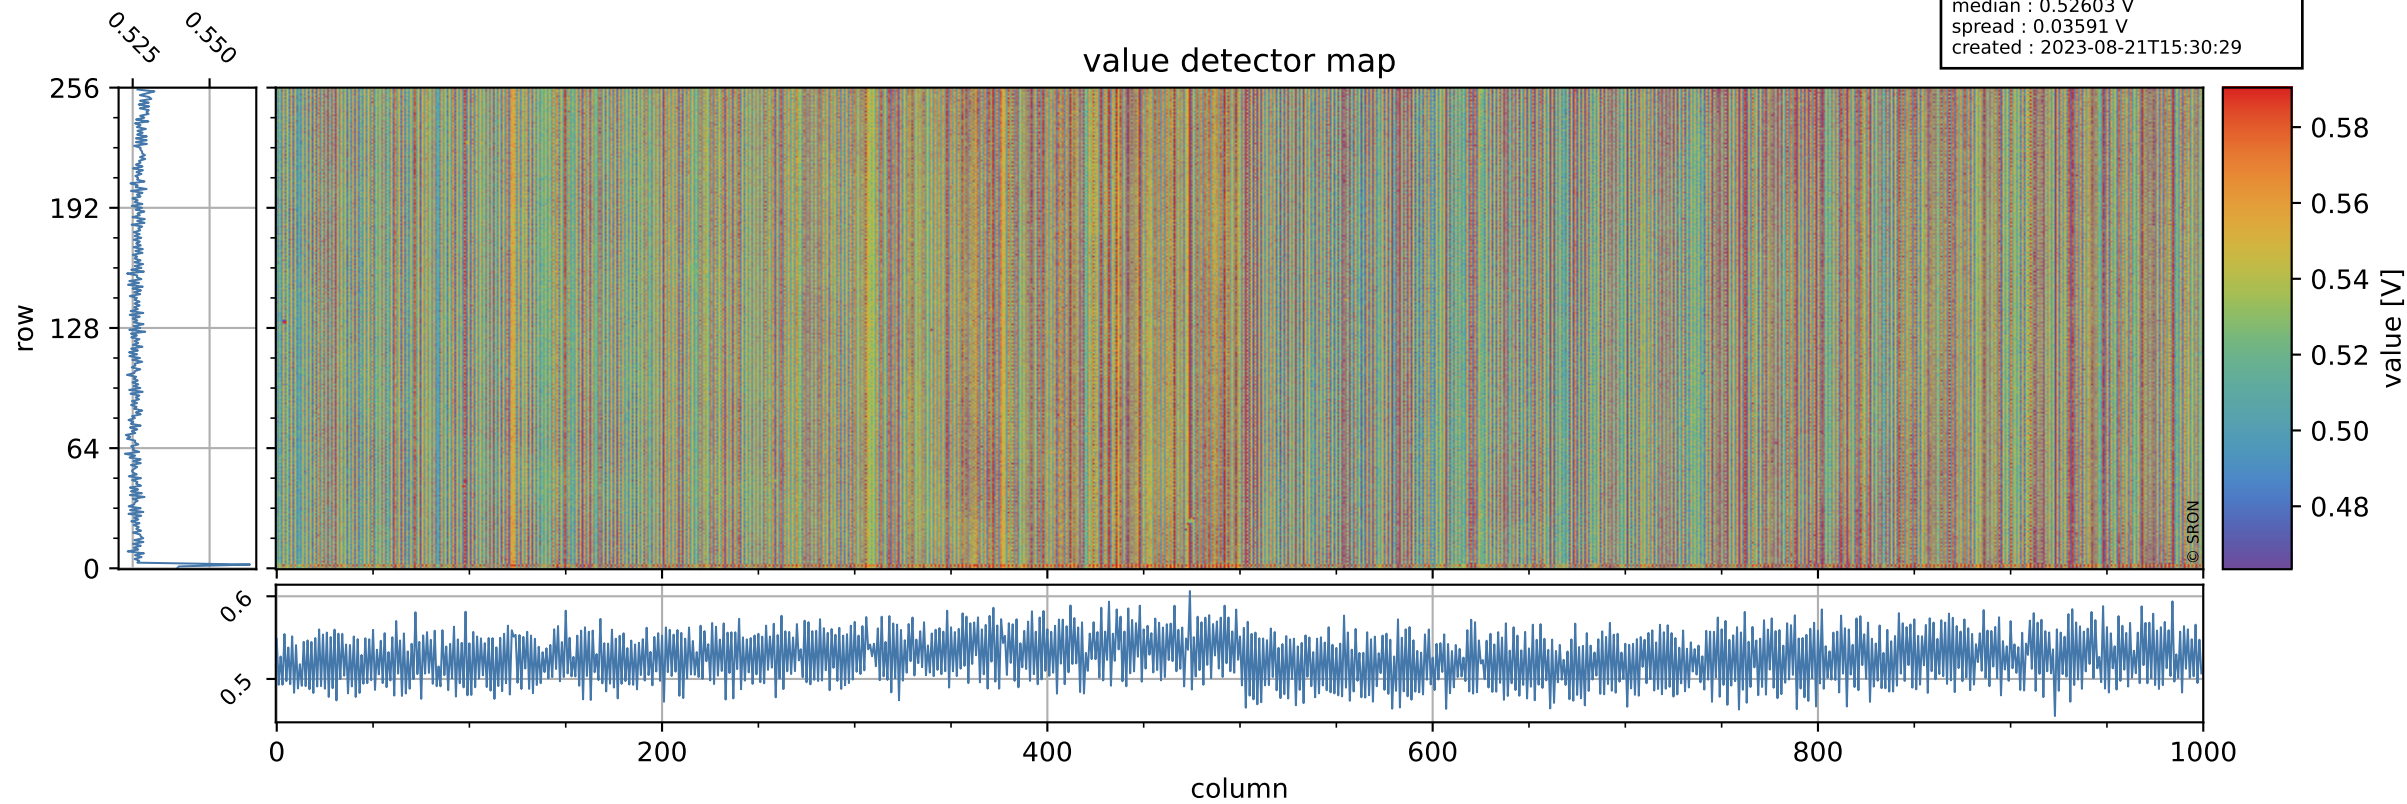

# Tropomi SWIR offset (official)

orbits : 20 in [28642, 28687]  
coverage : 2023-04-24 / 2023-04-27  
median : 0.52603 V  
spread : 0.03591 V  
created : 2023-08-21T15:30:29

## value detector map

# Tropomi SWIR offset (official)

orbits : 20 in [28642, 28687]  
coverage : 2023-04-24 / 2023-04-27  
median : 31.738  $\mu\text{V}$   
spread : 15.905  $\mu\text{V}$   
created : 2023-08-21T15:30:29

# Tropomi SWIR offset (official) ground-tracks of Sentinel-5P

orbits : 20 in [28642, 28687]  
coverage : 2023-04-24 / 2023-04-27  
created : 2023-08-21T15:30:29