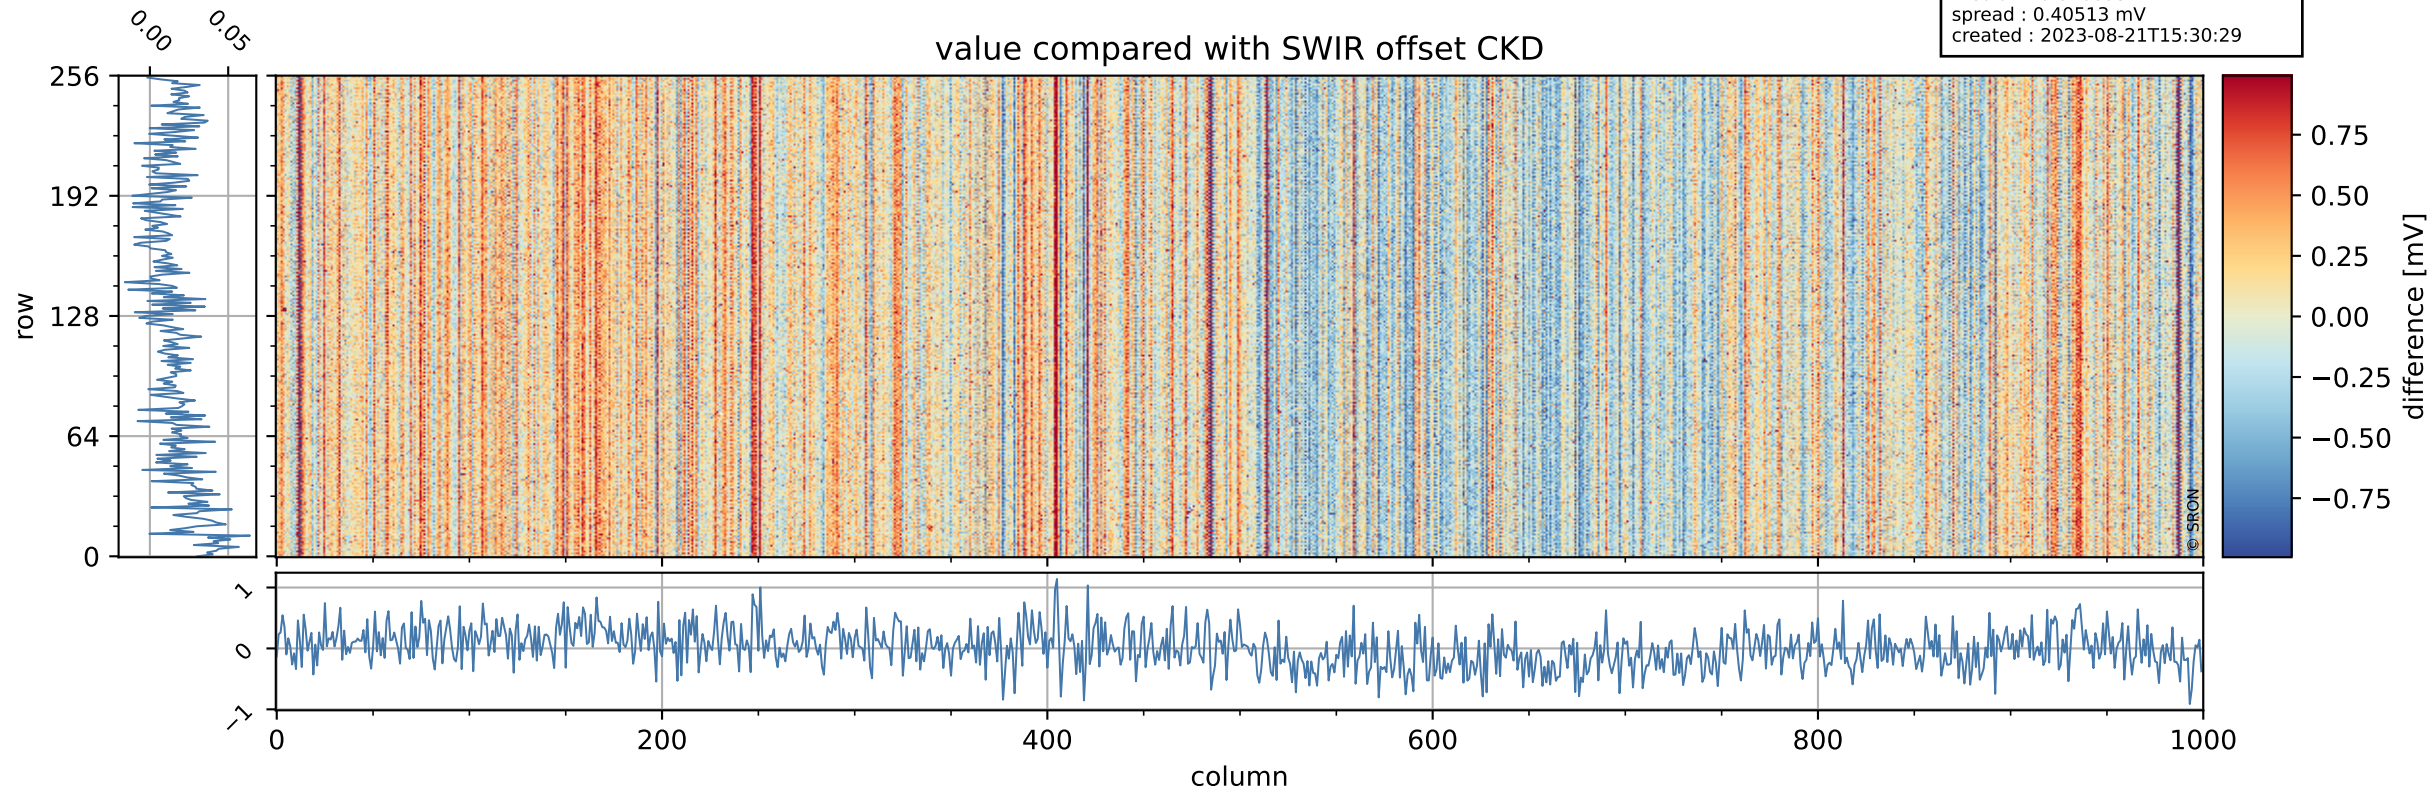

## value detector map

# Tropomi SWIR offset (official)

orbits : 20 in [28642, 28687]  
coverage : 2023-04-24 / 2023-04-27  
median : 31.738  $\mu\text{V}$   
spread : 15.905  $\mu\text{V}$   
created : 2023-08-21T15:30:29

# Tropomi SWIR offset (official)

orbits : 20 in [28642, 28687]  
coverage : 2023-04-24 / 2023-04-27  
median : 0.016095 mV  
spread : 0.40513 mV  
created : 2023-08-21T15:30:29

value compared with SWIR offset CKD

# Tropomi SWIR offset (official) ground-tracks of Sentinel-5P

orbits : 20 in [28642, 28687]  
coverage : 2023-04-24 / 2023-04-27  
created : 2023-08-21T15:30:29