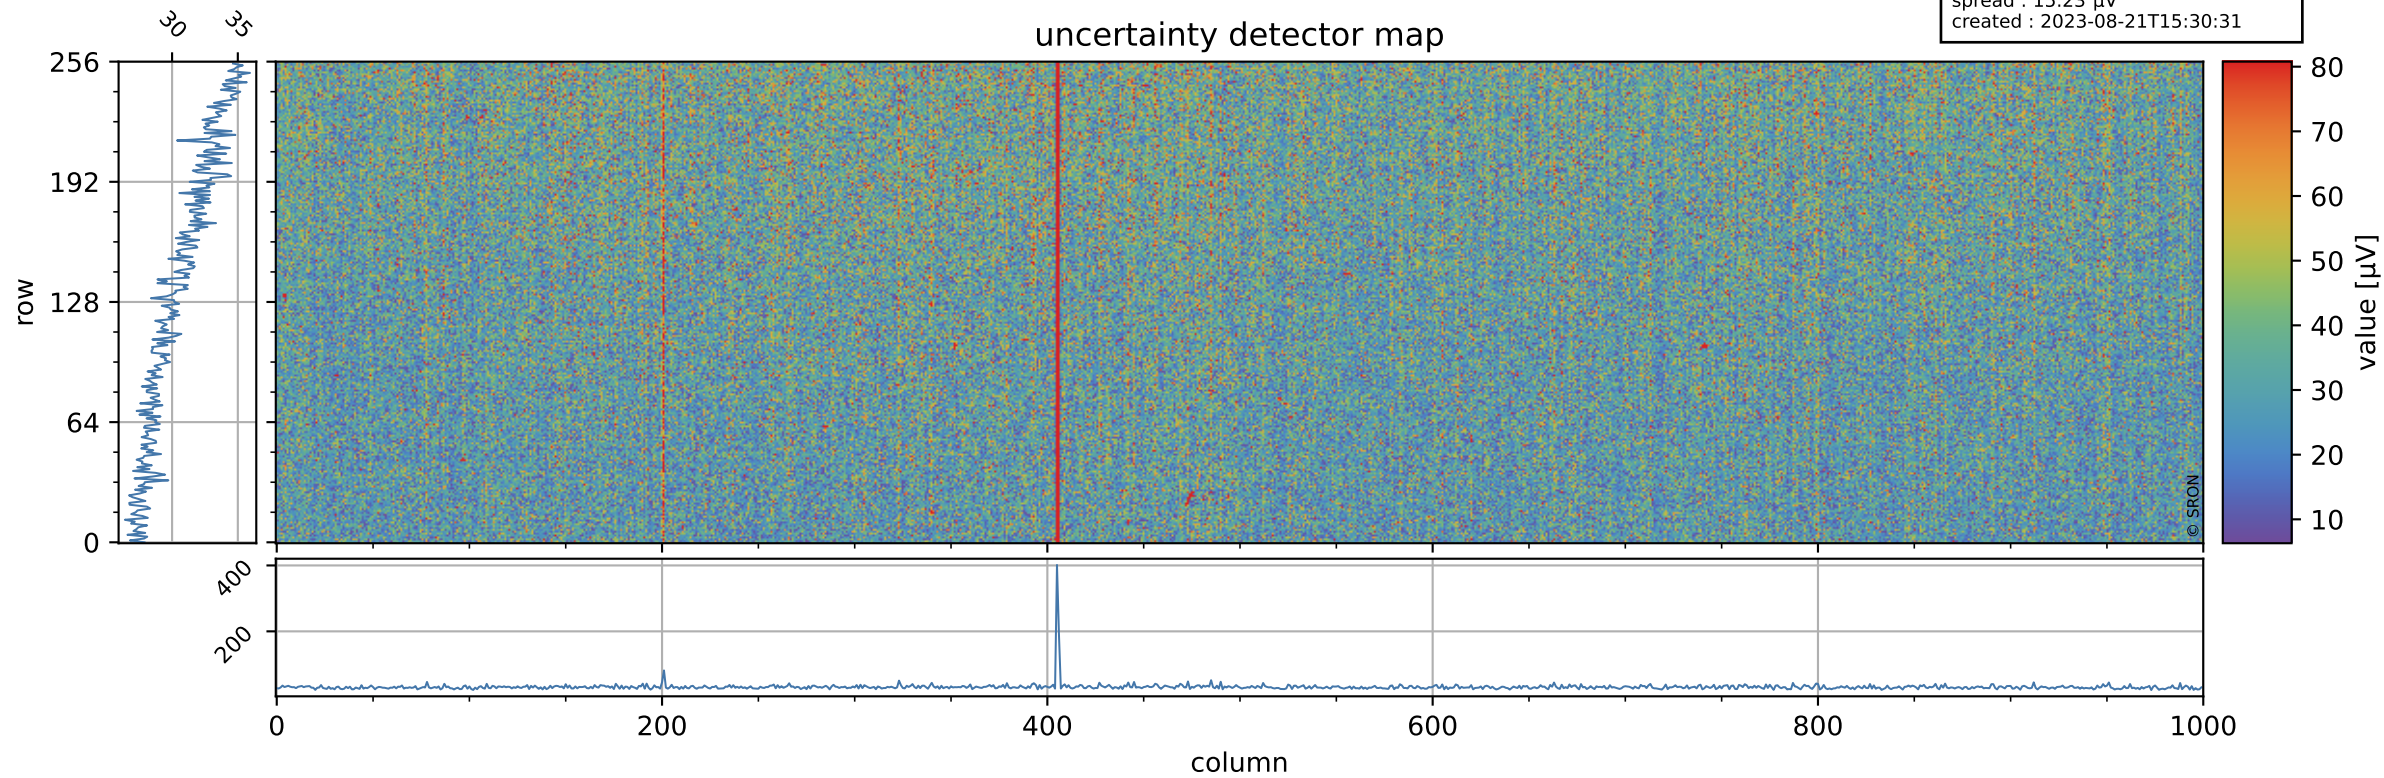

Tropomi SWIR offset (official)

orbits : 19 in [28657, 28702]
coverage : 2023-04-25 / 2023-04-28
median : 0.52603 V
spread : 0.035909 V
created : 2023-08-21T15:30:31

value detector map

Tropomi SWIR offset (official)

orbits : 19 in [28657, 28702]
coverage : 2023-04-25 / 2023-04-28
median : 30.756 μV
spread : 15.23 μV
created : 2023-08-21T15:30:31

Tropomi SWIR offset (official)

orbits : 19 in [28657, 28702]
coverage : 2023-04-25 / 2023-04-28
median : 0.021499 mV
spread : 0.40605 mV
created : 2023-08-21T15:30:31

value compared with SWIR offset CKD

Tropomi SWIR offset (official) ground-tracks of Sentinel-5P

orbits : 19 in [28657, 28702]
coverage : 2023-04-25 / 2023-04-28
created : 2023-08-21T15:30:32

Tropomi SWIR offset (official)

orbits : [2827, 28702]
coverage : 2018-04-30 / 2023-04-28
created : 2023-08-21T15:30:32

trend of detector median & temperatures