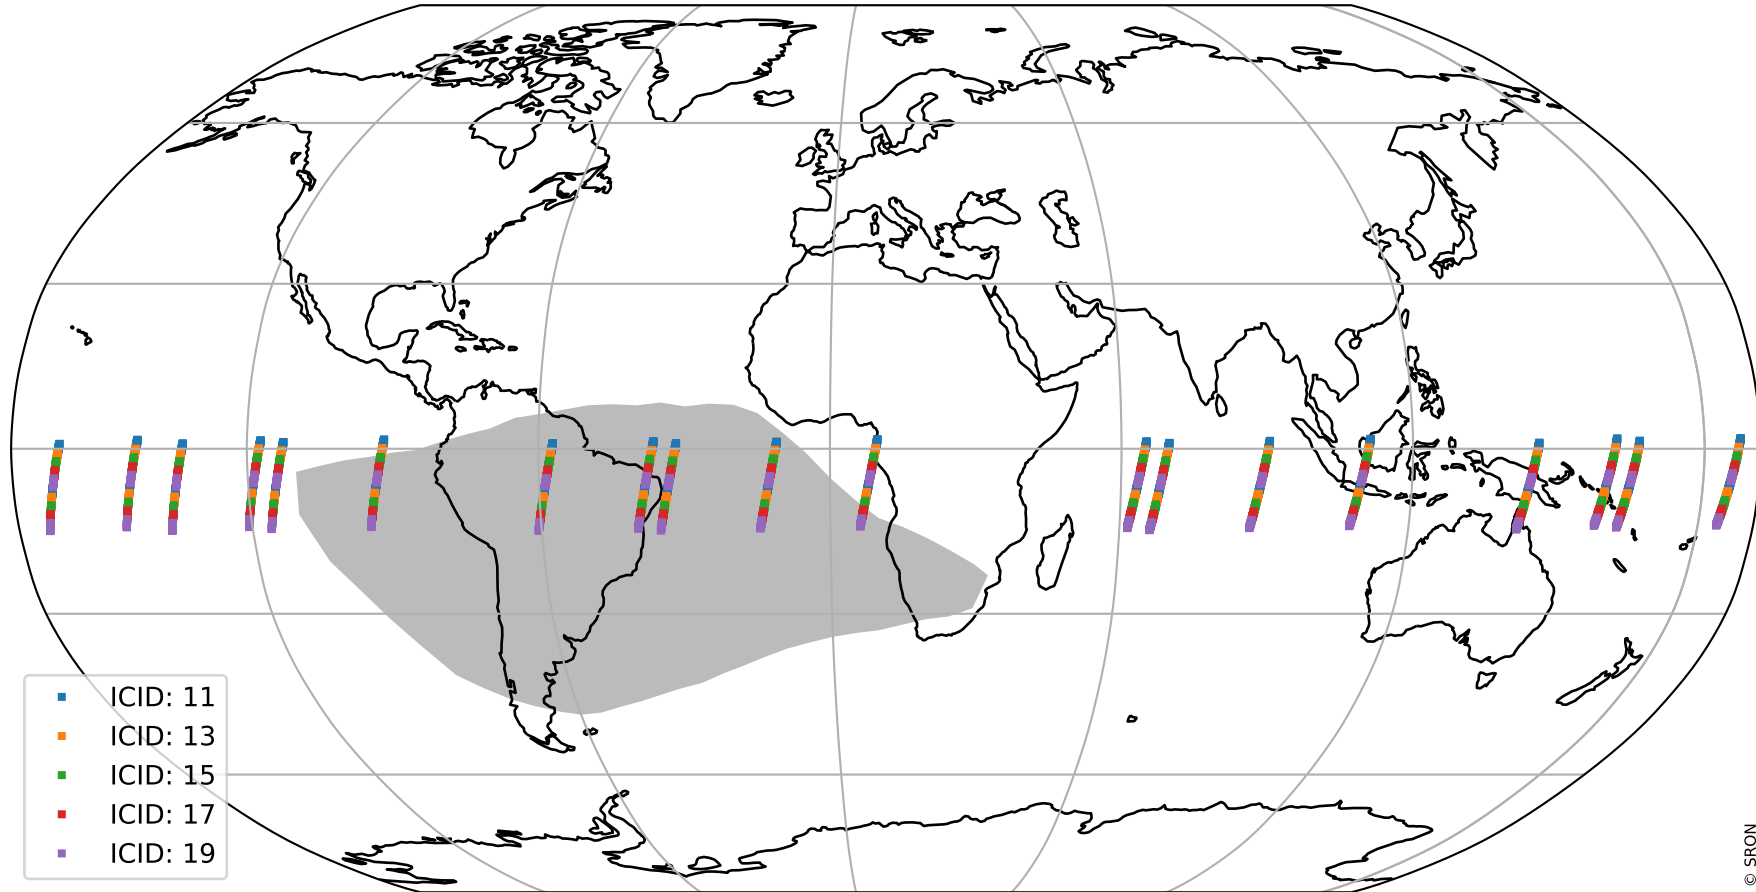

Tropomi SWIR offset (official)

orbits : 19 in [28657, 28702]
coverage : 2023-04-25 / 2023-04-28
median : 0.52603 V
spread : 0.035909 V
created : 2023-08-21T15:30:31

value detector map

Tropomi SWIR offset (official)

orbits : 19 in [28657, 28702]
coverage : 2023-04-25 / 2023-04-28
median : 30.756 μV
spread : 15.23 μV
created : 2023-08-21T15:30:31

Tropomi SWIR offset (official)

orbits : 19 in [28657, 28702]
coverage : 2023-04-25 / 2023-04-28
median : 0.021499 mV
spread : 0.40605 mV
created : 2023-08-21T15:30:31

value compared with SWIR offset CKD

Tropomi SWIR offset (official) ground-tracks of Sentinel-5P

orbits : 19 in [28657, 28702]
coverage : 2023-04-25 / 2023-04-28
created : 2023-08-21T15:30:32

Tropomi SWIR offset (official)

orbits : [2827, 28702]
coverage : 2018-04-30 / 2023-04-28
created : 2023-08-21T15:30:32

trend of detector median & temperatures