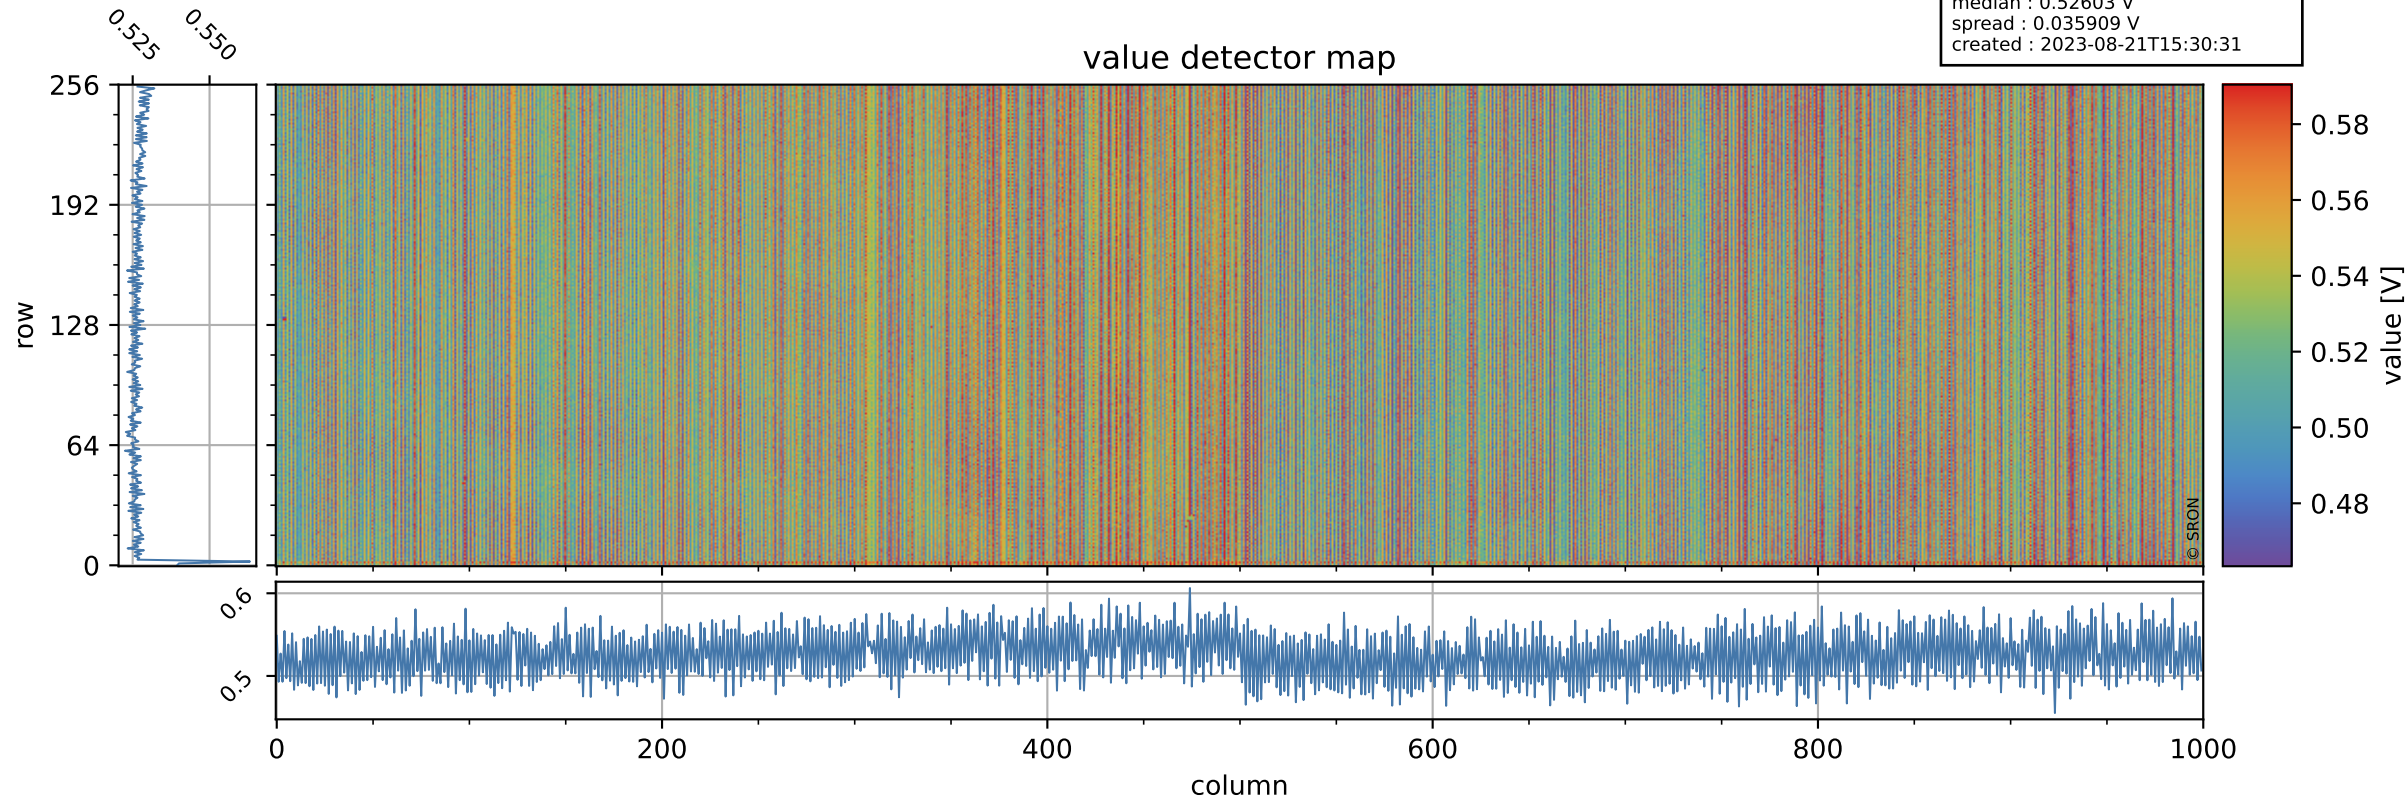

Tropomi SWIR offset (official)

orbits : 19 in [28657, 28702]
coverage : 2023-04-25 / 2023-04-28
median : 0.52603 V
spread : 0.035909 V
created : 2023-08-21T15:30:31

value detector map

Tropomi SWIR offset (official)

orbits : 19 in [28657, 28702]
coverage : 2023-04-25 / 2023-04-28
median : 30.756 μV
spread : 15.23 μV
created : 2023-08-21T15:30:31

Tropomi SWIR offset (official)

orbits : 19 in [28657, 28702]
coverage : 2023-04-25 / 2023-04-28
median : 0.021499 mV
spread : 0.40605 mV
created : 2023-08-21T15:30:31

value compared with SWIR offset CKD

Tropomi SWIR offset (official) ground-tracks of Sentinel-5P

orbits : 19 in [28657, 28702]
coverage : 2023-04-25 / 2023-04-28
created : 2023-08-21T15:30:32

Tropomi SWIR offset (official)

orbits : [2827, 28702]
coverage : 2018-04-30 / 2023-04-28
created : 2023-08-21T15:30:32

trend of detector median & temperatures