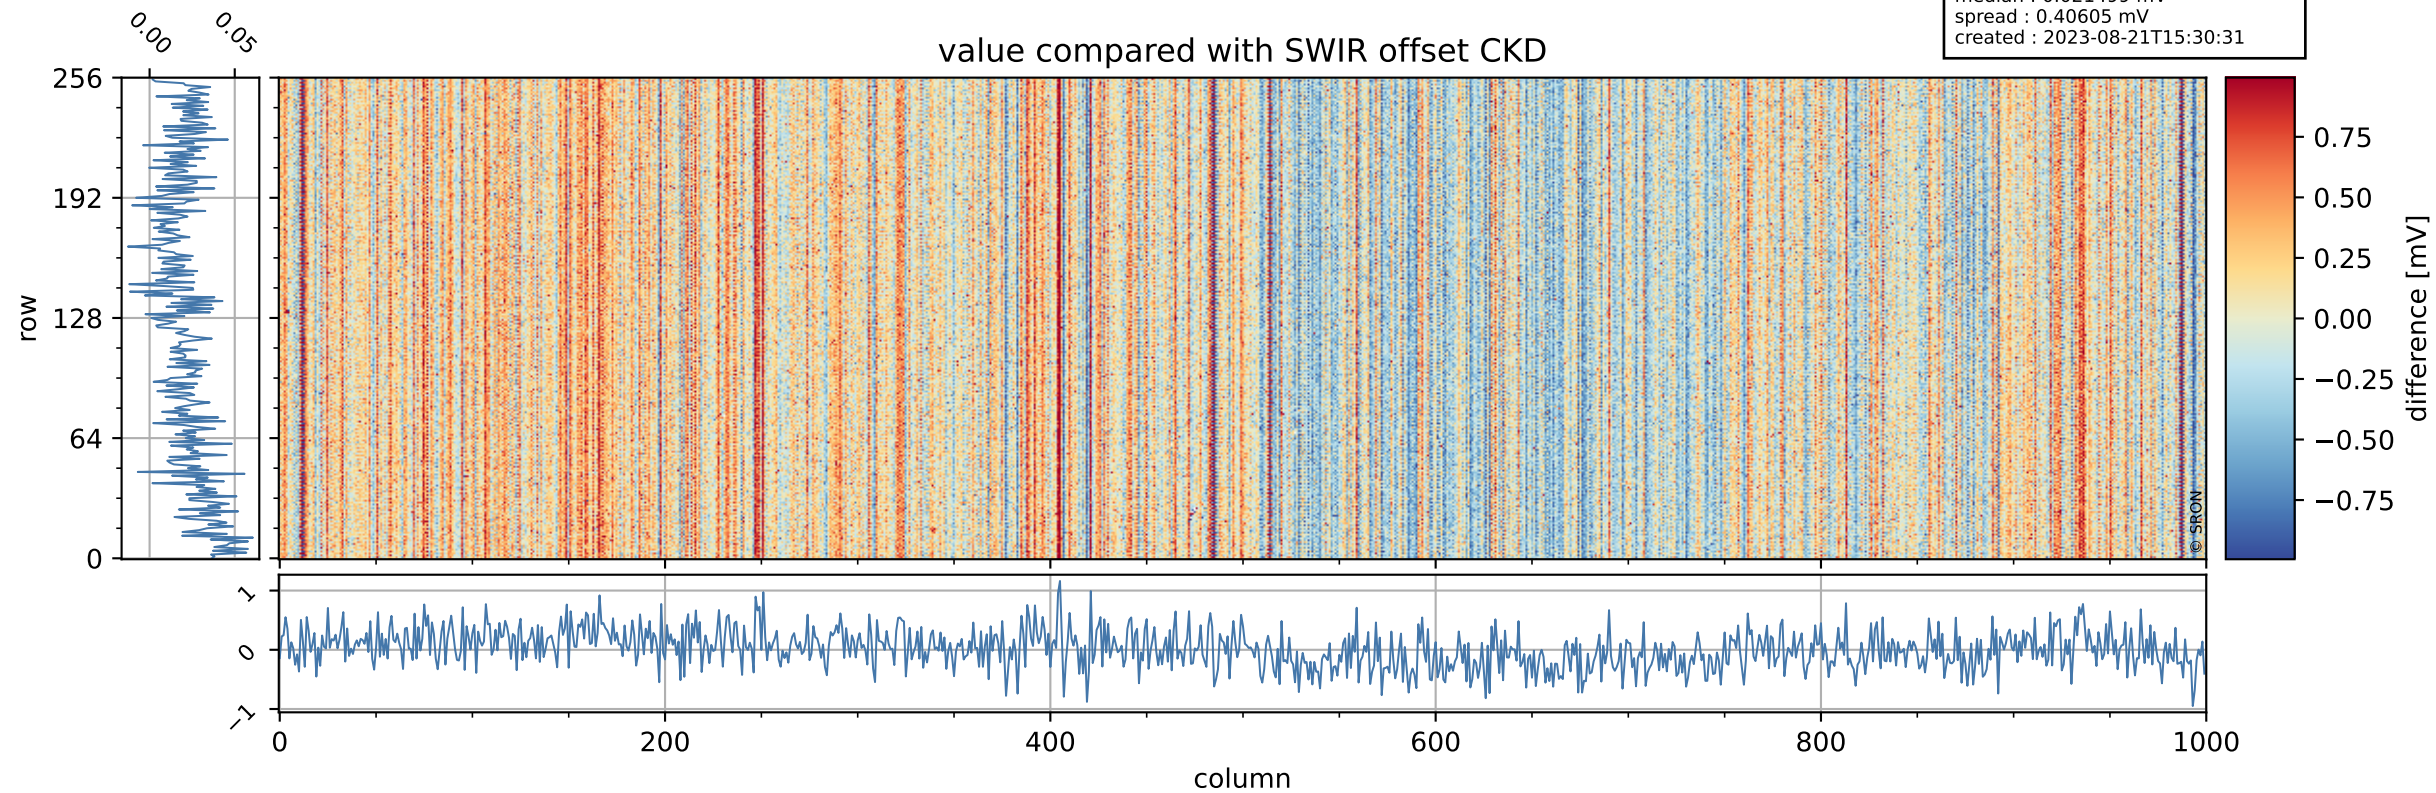

Tropomi SWIR offset (official)

orbits : 19 in [28657, 28702]
coverage : 2023-04-25 / 2023-04-28
median : 0.52603 V
spread : 0.035909 V
created : 2023-08-21T15:30:31

value detector map

Tropomi SWIR offset (official)

orbits : 19 in [28657, 28702]
coverage : 2023-04-25 / 2023-04-28
median : 30.756 μV
spread : 15.23 μV
created : 2023-08-21T15:30:31

Tropomi SWIR offset (official)

orbits : 19 in [28657, 28702]
coverage : 2023-04-25 / 2023-04-28
median : 0.021499 mV
spread : 0.40605 mV
created : 2023-08-21T15:30:31

value compared with SWIR offset CKD

Tropomi SWIR offset (official) ground-tracks of Sentinel-5P

orbits : 19 in [28657, 28702]
coverage : 2023-04-25 / 2023-04-28
created : 2023-08-21T15:30:32

Tropomi SWIR offset (official)

orbits : [2827, 28702]
coverage : 2018-04-30 / 2023-04-28
created : 2023-08-21T15:30:32

trend of detector median & temperatures