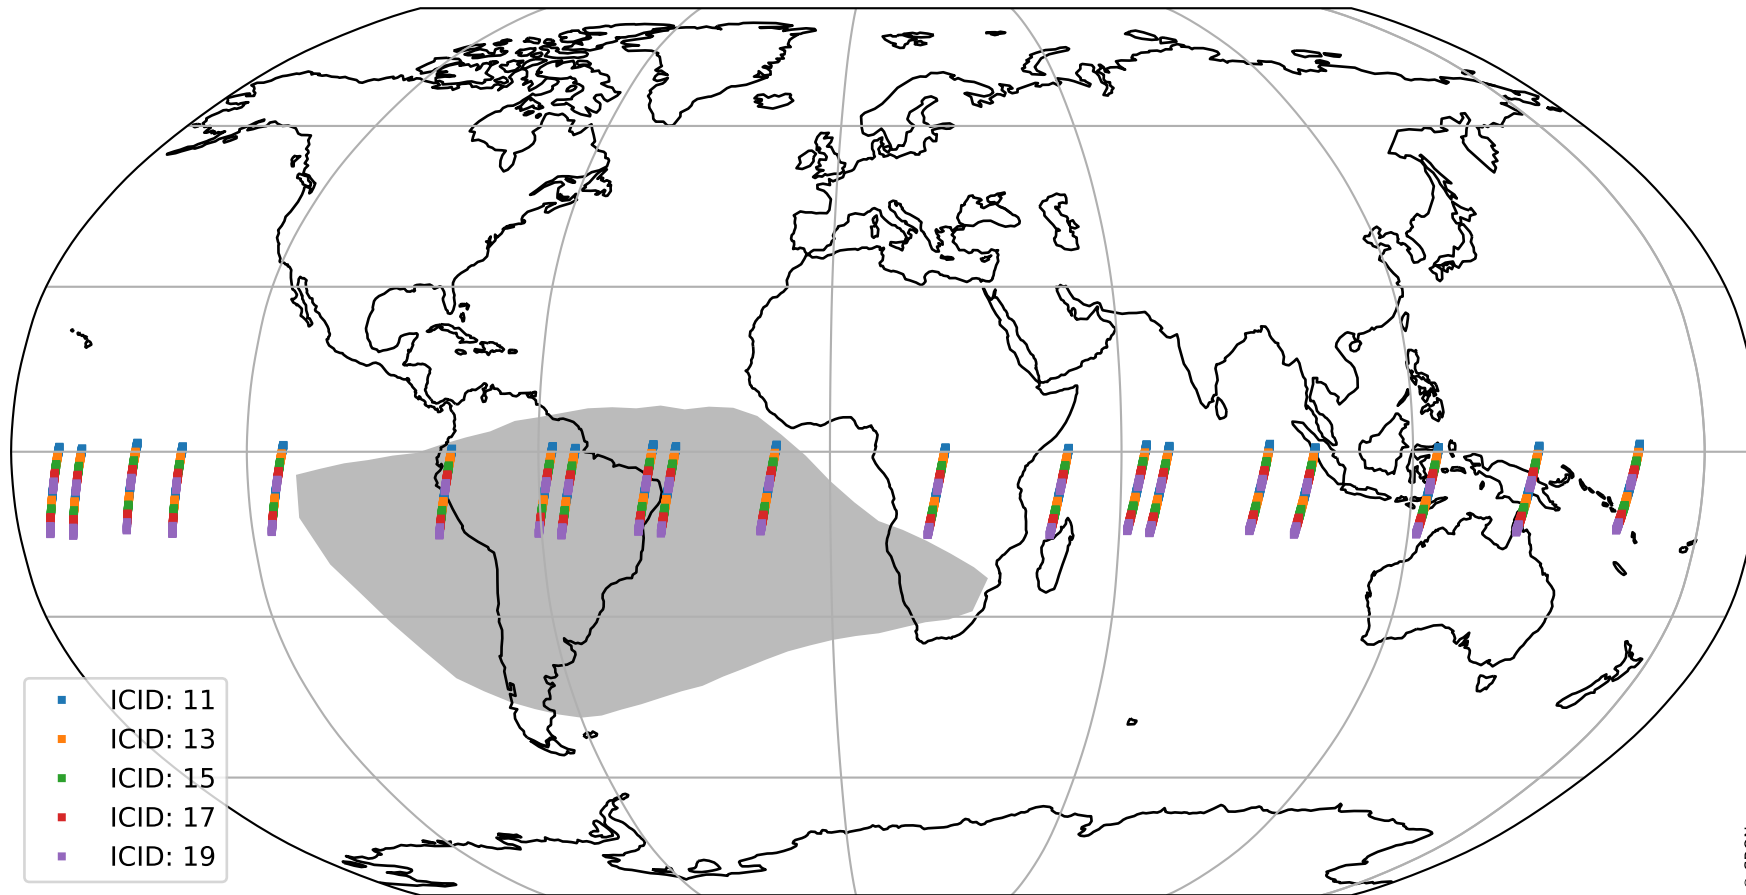

Tropomi SWIR offset (official)

orbits : 20 in [28672, 28717]
coverage : 2023-04-26 / 2023-04-29
median : 0.52604 V
spread : 0.035908 V
created : 2023-08-21T15:30:33

value detector map

Tropomi SWIR offset (official)

orbits : 20 in [28672, 28717]
coverage : 2023-04-26 / 2023-04-29
median : 30.696 μV
spread : 15.198 μV
created : 2023-08-21T15:30:33

Tropomi SWIR offset (official)

orbits : 20 in [28672, 28717]
coverage : 2023-04-26 / 2023-04-29
median : 0.025848 mV
spread : 0.41019 mV
created : 2023-08-21T15:30:34

value compared with SWIR offset CKD

Tropomi SWIR offset (official) ground-tracks of Sentinel-5P

orbits : 20 in [28672, 28717]
coverage : 2023-04-26 / 2023-04-29
created : 2023-08-21T15:30:34

Tropomi SWIR offset (official)

orbits : [2827, 28717]
coverage : 2018-04-30 / 2023-04-29
created : 2023-08-21T15:30:34

trend of detector median & temperatures