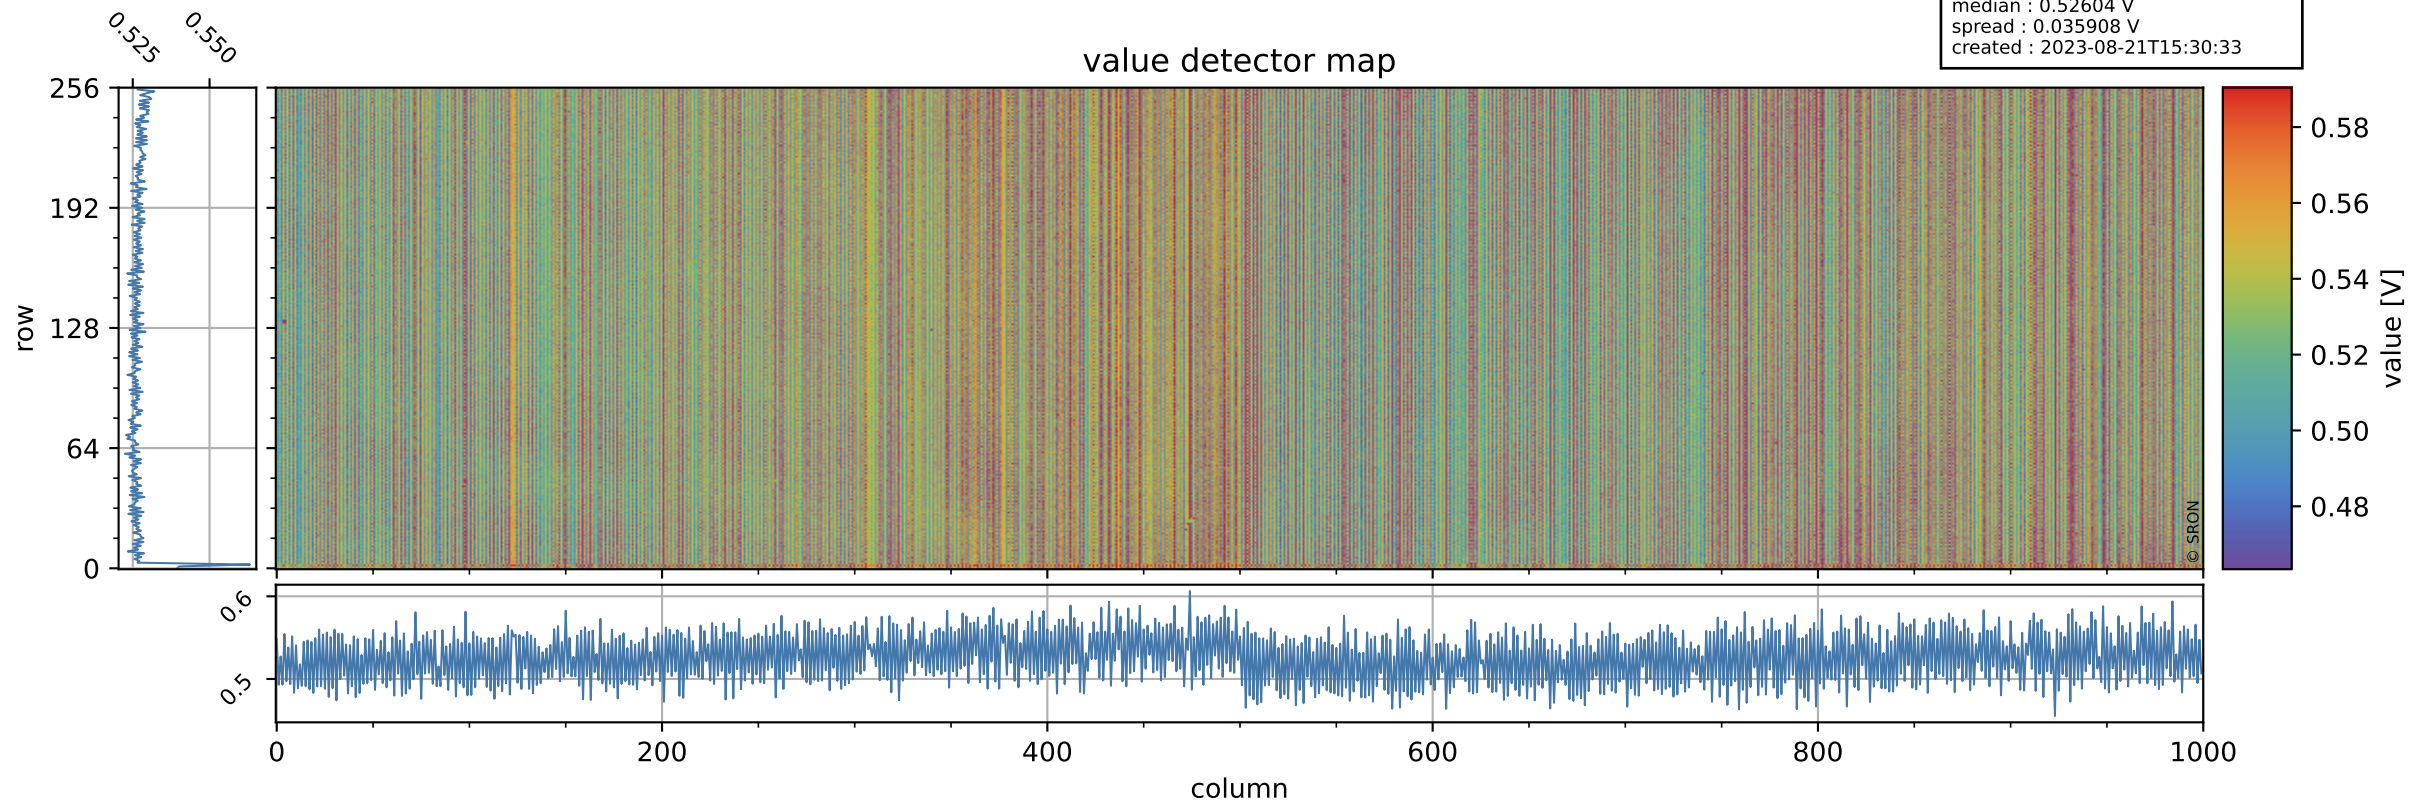

Tropomi SWIR offset (official)

orbits : 20 in [28672, 28717]
coverage : 2023-04-26 / 2023-04-29
median : 0.52604 V
spread : 0.035908 V
created : 2023-08-21T15:30:33

value detector map

Tropomi SWIR offset (official)

orbits : 20 in [28672, 28717]
coverage : 2023-04-26 / 2023-04-29
median : 30.696 μV
spread : 15.198 μV
created : 2023-08-21T15:30:33

Tropomi SWIR offset (official)

orbits : 20 in [28672, 28717]
coverage : 2023-04-26 / 2023-04-29
median : 0.025848 mV
spread : 0.41019 mV
created : 2023-08-21T15:30:34

value compared with SWIR offset CKD

Tropomi SWIR offset (official) ground-tracks of Sentinel-5P

orbits : 20 in [28672, 28717]
coverage : 2023-04-26 / 2023-04-29
created : 2023-08-21T15:30:34

Tropomi SWIR offset (official)

orbits : [2827, 28717]
coverage : 2018-04-30 / 2023-04-29
created : 2023-08-21T15:30:34

trend of detector median & temperatures