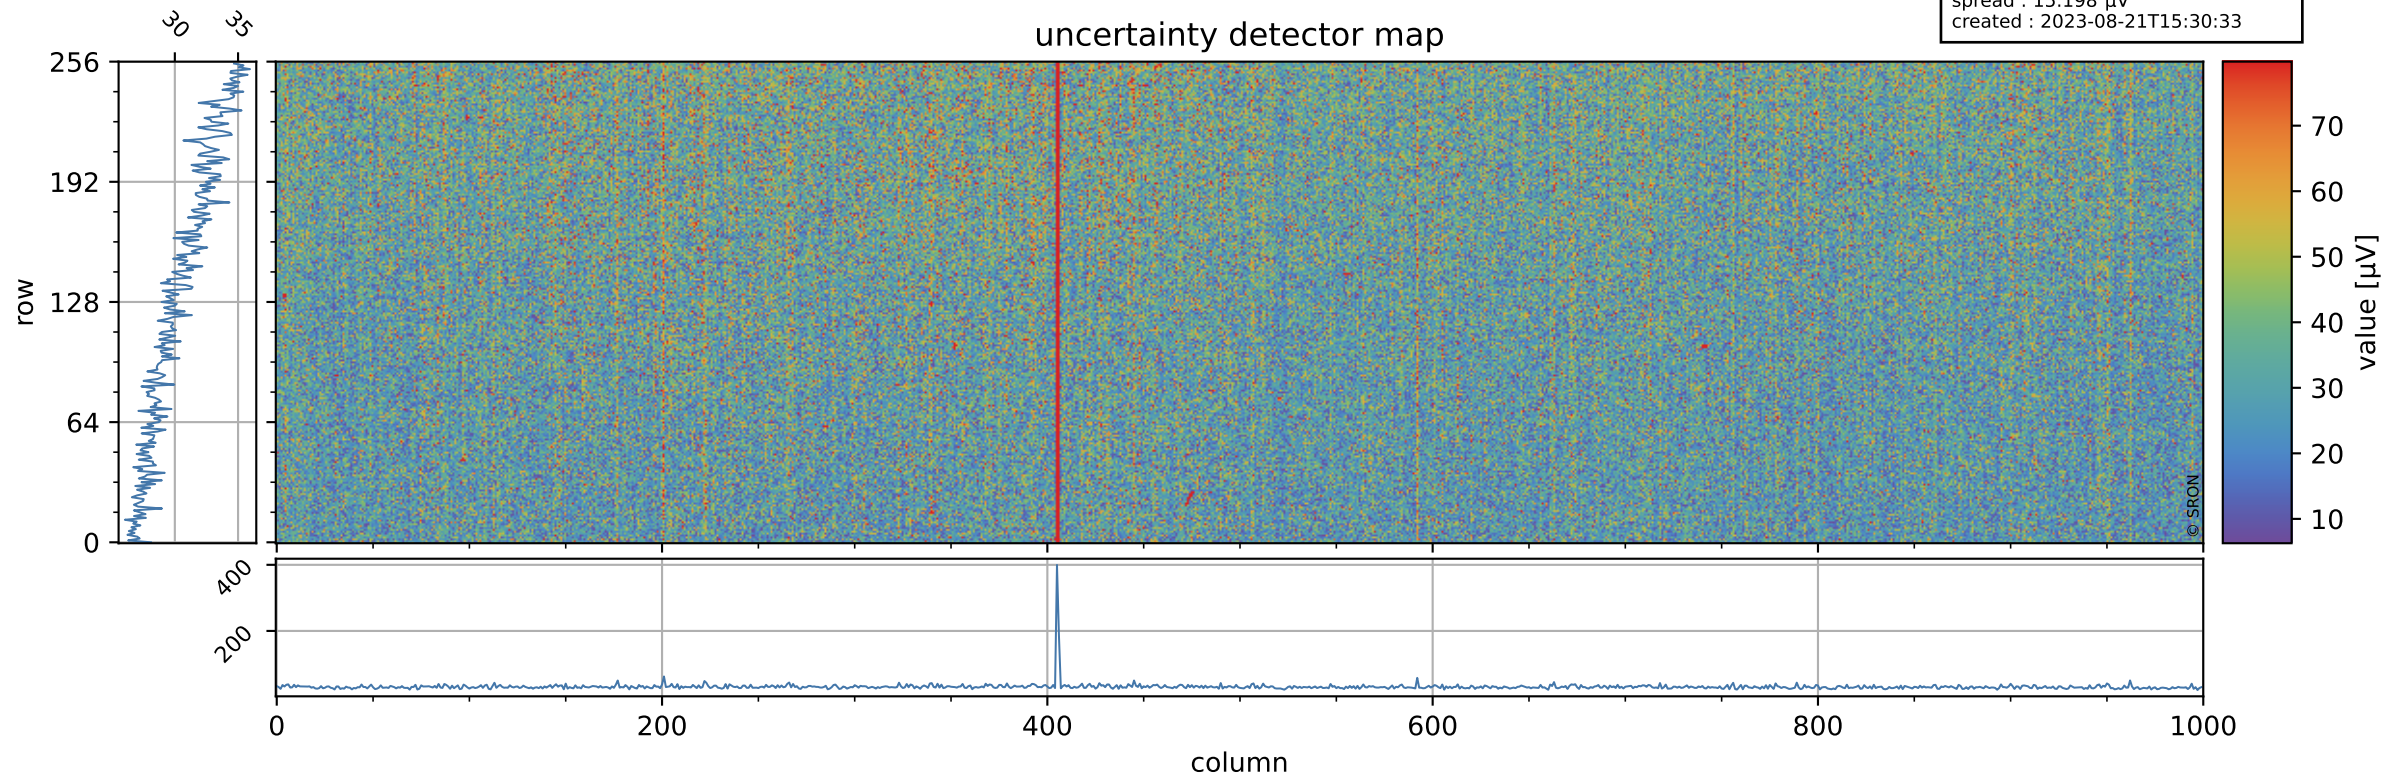

Tropomi SWIR offset (official)

orbits : 20 in [28672, 28717]
coverage : 2023-04-26 / 2023-04-29
median : 0.52604 V
spread : 0.035908 V
created : 2023-08-21T15:30:33

value detector map

Tropomi SWIR offset (official)

orbits : 20 in [28672, 28717]
coverage : 2023-04-26 / 2023-04-29
median : 30.696 μV
spread : 15.198 μV
created : 2023-08-21T15:30:33

Tropomi SWIR offset (official)

orbits : 20 in [28672, 28717]
coverage : 2023-04-26 / 2023-04-29
median : 0.025848 mV
spread : 0.41019 mV
created : 2023-08-21T15:30:34

value compared with SWIR offset CKD

Tropomi SWIR offset (official) ground-tracks of Sentinel-5P

orbits : 20 in [28672, 28717]
coverage : 2023-04-26 / 2023-04-29
created : 2023-08-21T15:30:34

Tropomi SWIR offset (official)

orbits : [2827, 28717]
coverage : 2018-04-30 / 2023-04-29
created : 2023-08-21T15:30:34

trend of detector median & temperatures