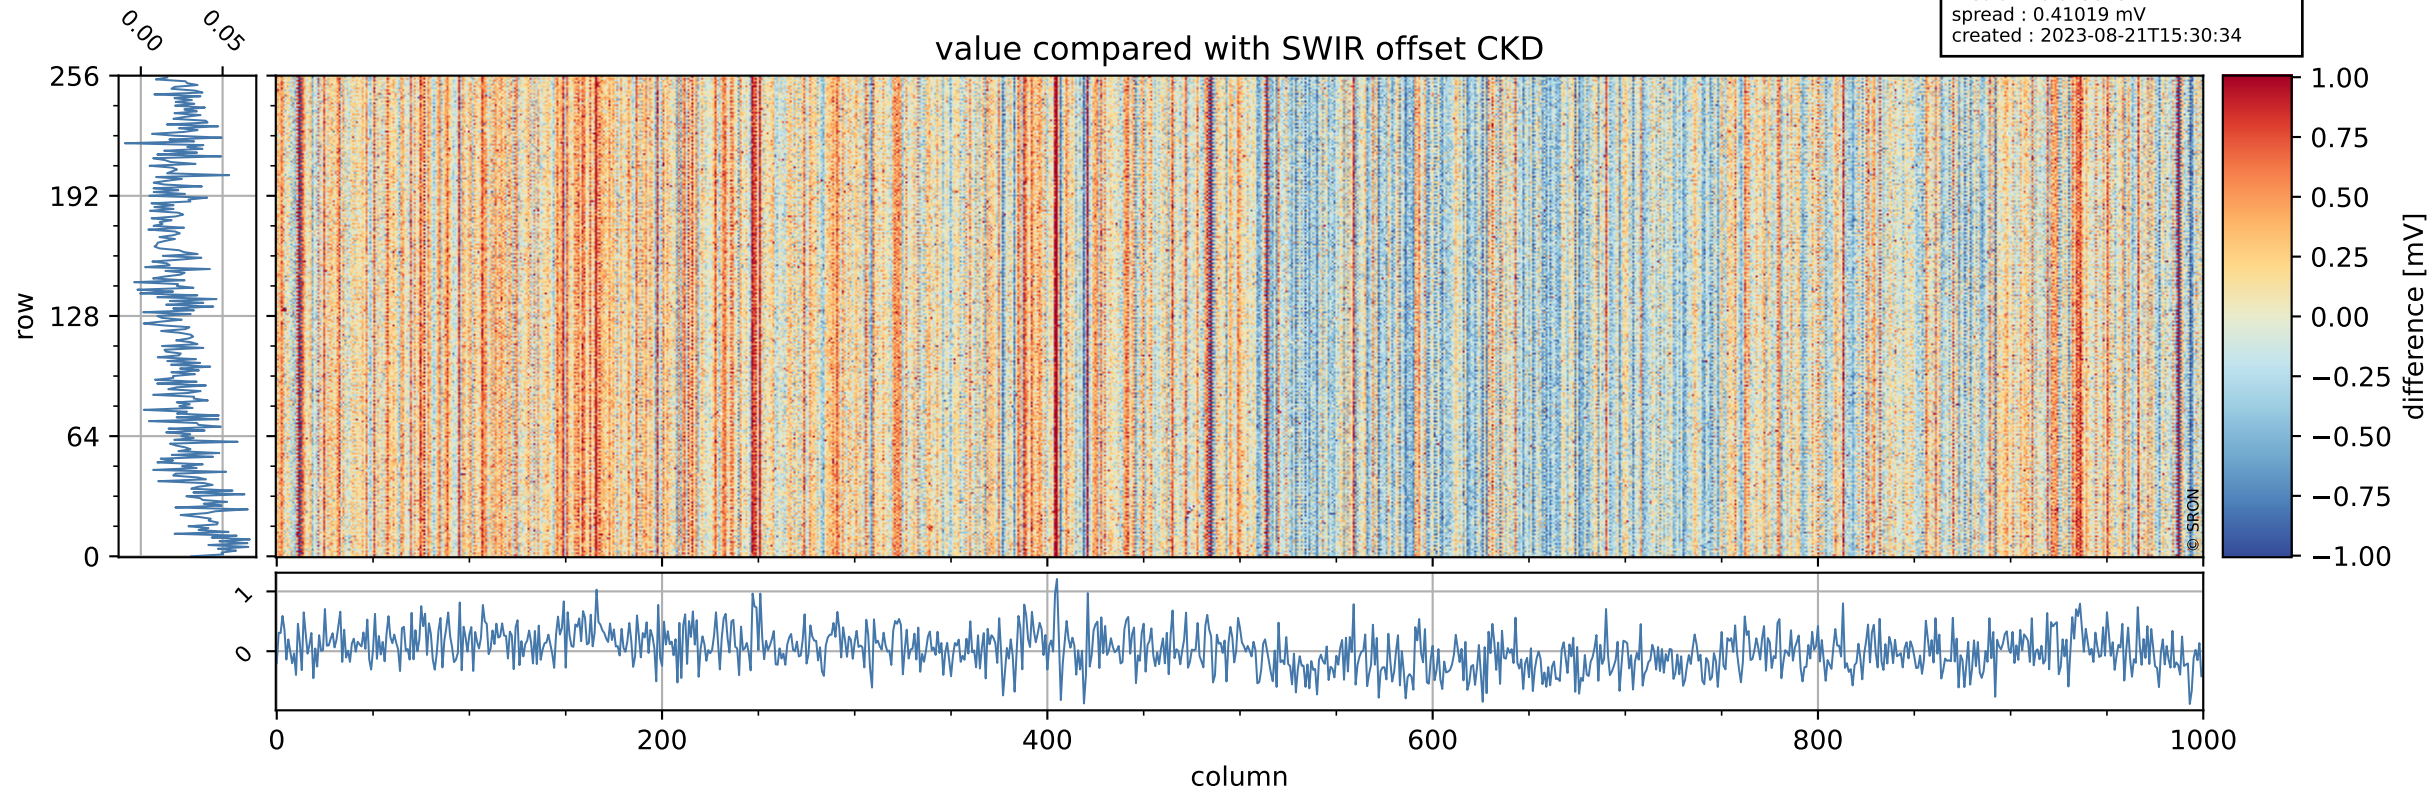

Tropomi SWIR offset (official)

orbits : 20 in [28672, 28717]
coverage : 2023-04-26 / 2023-04-29
median : 0.52604 V
spread : 0.035908 V
created : 2023-08-21T15:30:33

value detector map

Tropomi SWIR offset (official)

orbits : 20 in [28672, 28717]
coverage : 2023-04-26 / 2023-04-29
median : 30.696 μV
spread : 15.198 μV
created : 2023-08-21T15:30:33

Tropomi SWIR offset (official)

orbits : 20 in [28672, 28717]
coverage : 2023-04-26 / 2023-04-29
median : 0.025848 mV
spread : 0.41019 mV
created : 2023-08-21T15:30:34

value compared with SWIR offset CKD

Tropomi SWIR offset (official) ground-tracks of Sentinel-5P

orbits : 20 in [28672, 28717]
coverage : 2023-04-26 / 2023-04-29
created : 2023-08-21T15:30:34

Tropomi SWIR offset (official)

orbits : [2827, 28717]
coverage : 2018-04-30 / 2023-04-29
created : 2023-08-21T15:30:34

trend of detector median & temperatures