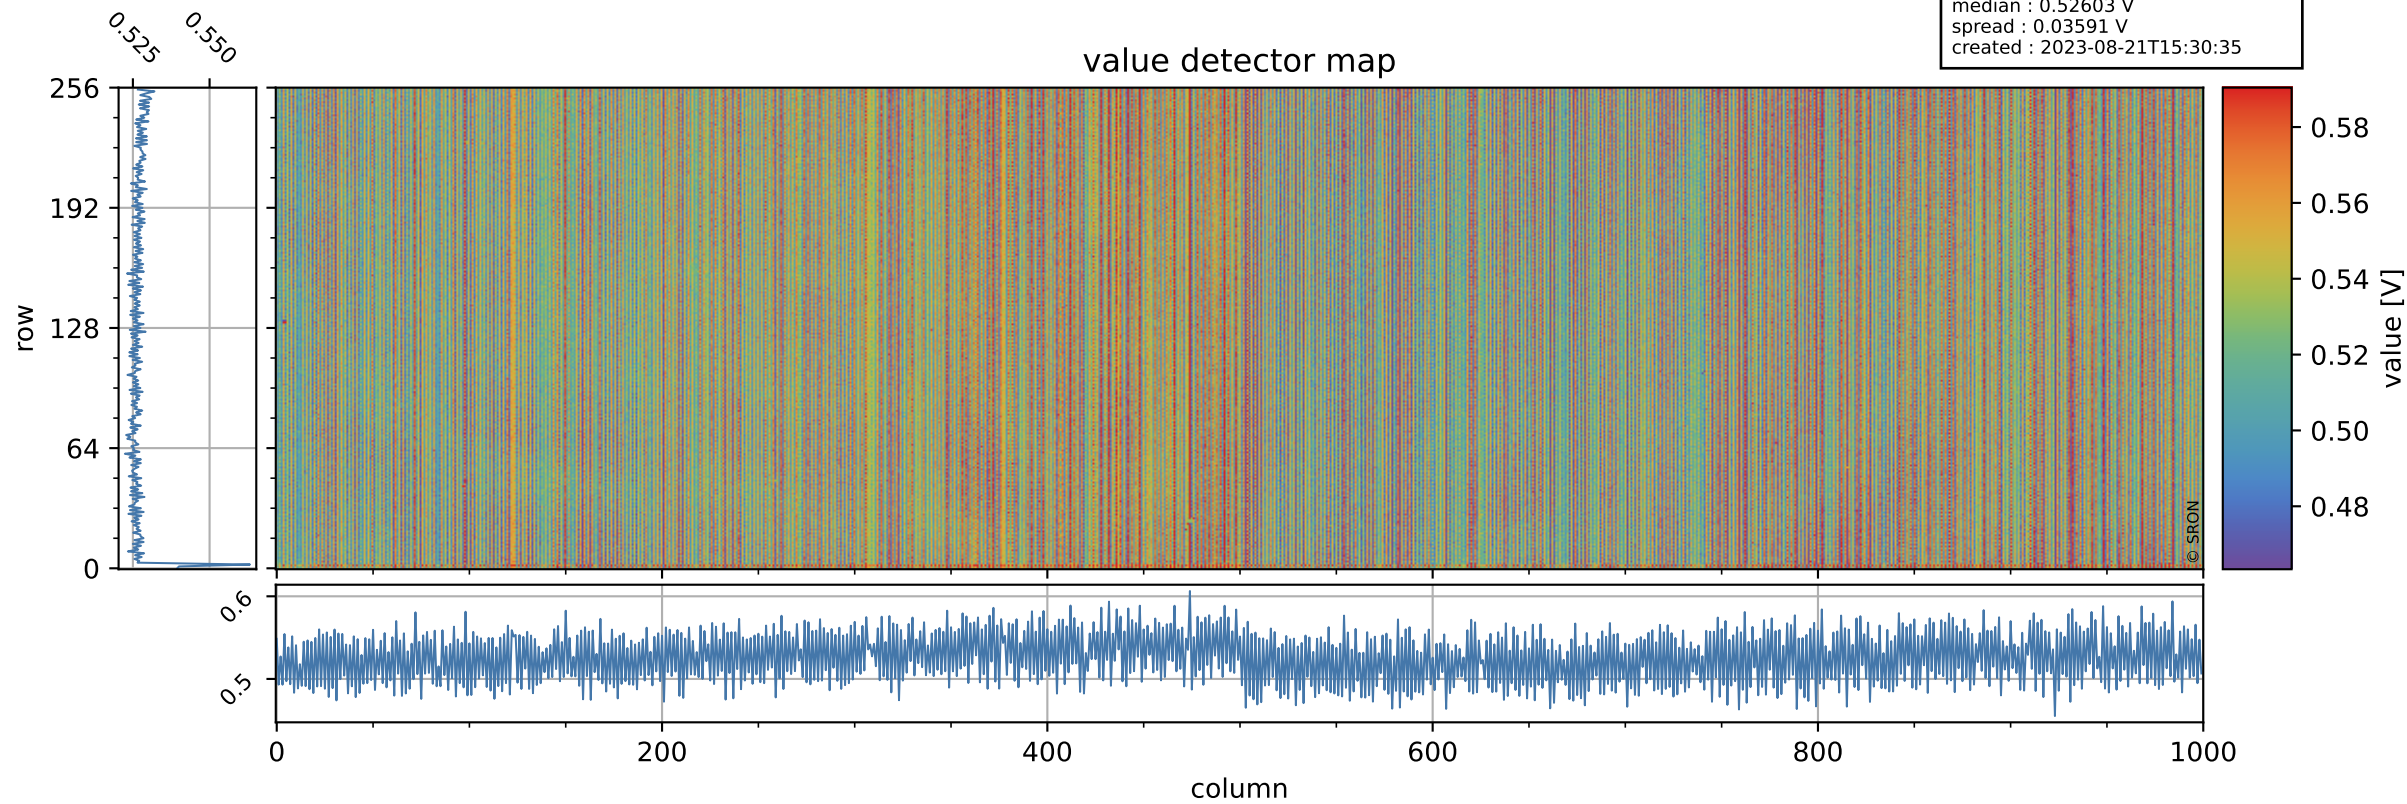

Tropomi SWIR offset (official)

orbits : 19 in [28687, 28732]
coverage : 2023-04-27 / 2023-04-30
median : 0.52603 V
spread : 0.03591 V
created : 2023-08-21T15:30:35

value detector map

Tropomi SWIR offset (official)

orbits : 19 in [28687, 28732]
coverage : 2023-04-27 / 2023-04-30
median : 31.056 μV
spread : 15.494 μV
created : 2023-08-21T15:30:36

Tropomi SWIR offset (official)

orbits : 19 in [28687, 28732]
coverage : 2023-04-27 / 2023-04-30
median : 0.015748 mV
spread : 0.4121 mV
created : 2023-08-21T15:30:36

value compared with SWIR offset CKD

Tropomi SWIR offset (official) ground-tracks of Sentinel-5P

orbits : 19 in [28687, 28732]
coverage : 2023-04-27 / 2023-04-30
created : 2023-08-21T15:30:36

Tropomi SWIR offset (official)

orbits : [2827, 28732]
coverage : 2018-04-30 / 2023-04-30
created : 2023-08-21T15:30:37

trend of detector median & temperatures