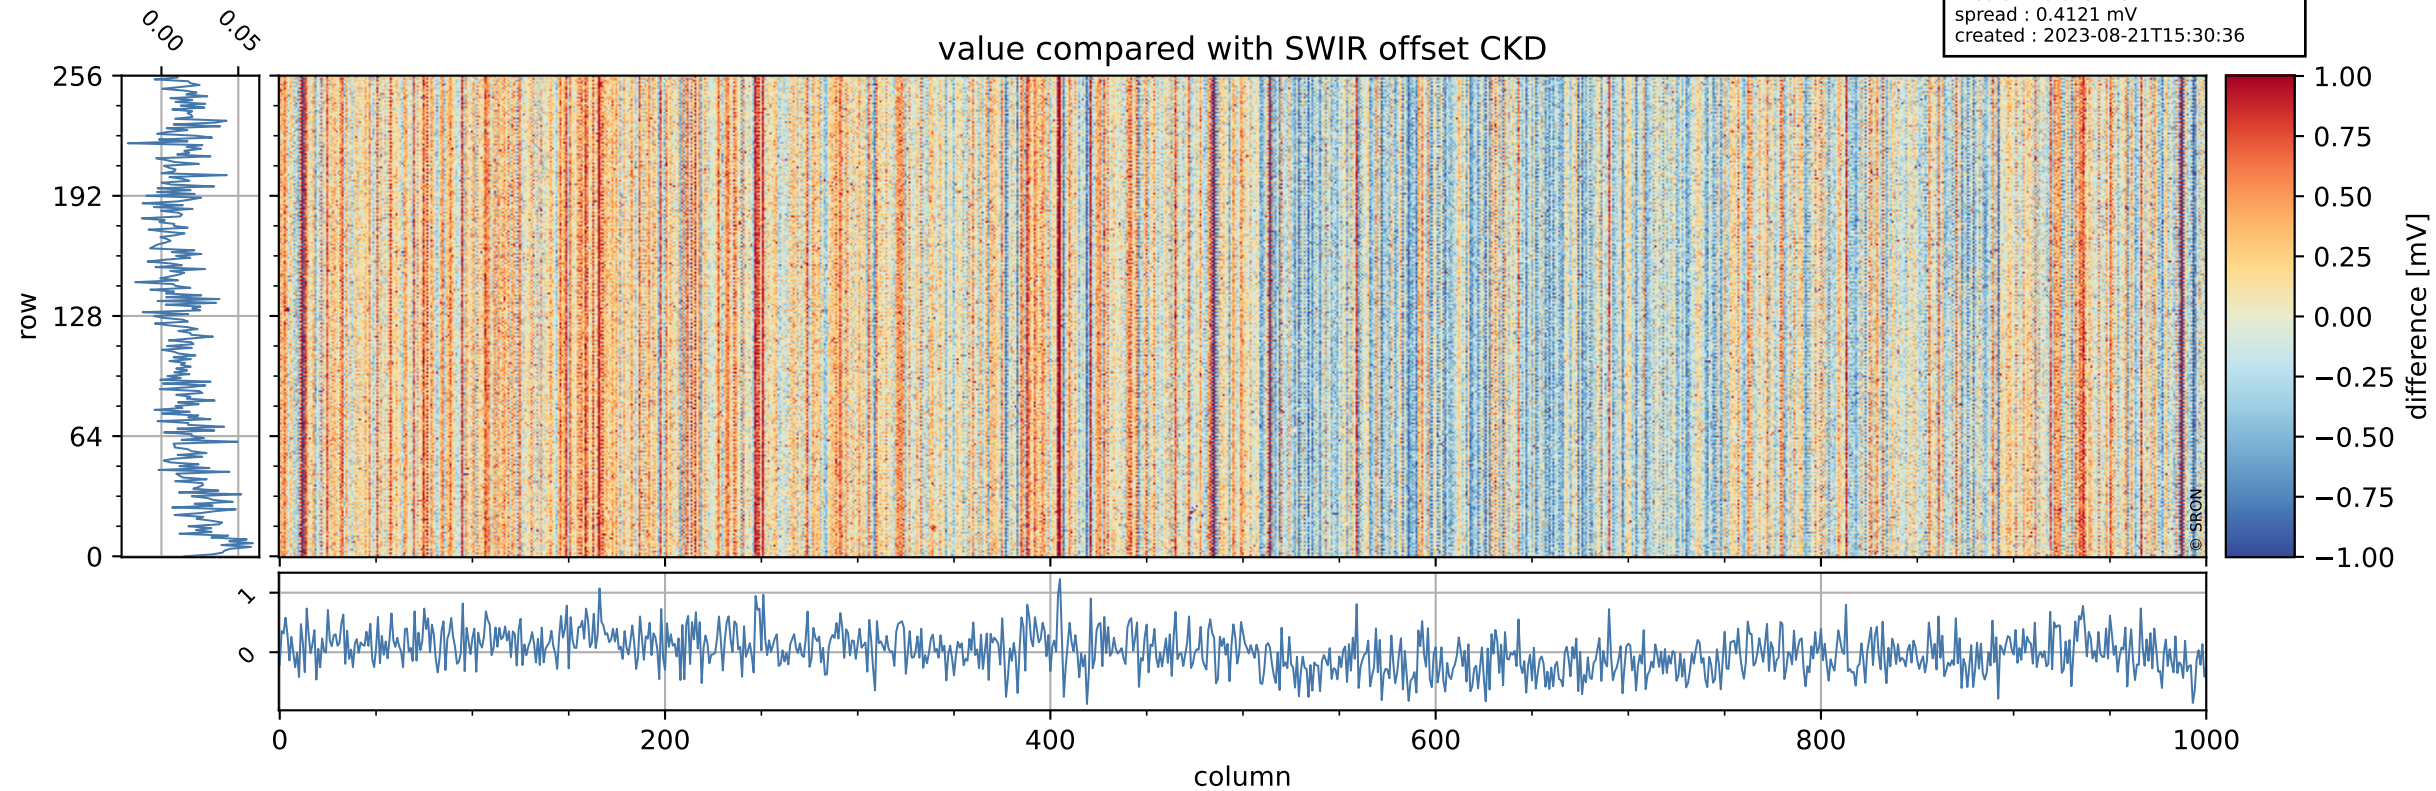

Tropomi SWIR offset (official)

orbits : 19 in [28687, 28732]
coverage : 2023-04-27 / 2023-04-30
median : 0.52603 V
spread : 0.03591 V
created : 2023-08-21T15:30:35

value detector map

Tropomi SWIR offset (official)

orbits : 19 in [28687, 28732]
coverage : 2023-04-27 / 2023-04-30
median : 31.056 μV
spread : 15.494 μV
created : 2023-08-21T15:30:36

Tropomi SWIR offset (official)

orbits : 19 in [28687, 28732]
coverage : 2023-04-27 / 2023-04-30
median : 0.015748 mV
spread : 0.4121 mV
created : 2023-08-21T15:30:36

value compared with SWIR offset CKD

Tropomi SWIR offset (official) ground-tracks of Sentinel-5P

orbits : 19 in [28687, 28732]
coverage : 2023-04-27 / 2023-04-30
created : 2023-08-21T15:30:36

Tropomi SWIR offset (official)

orbits : [2827, 28732]
coverage : 2018-04-30 / 2023-04-30
created : 2023-08-21T15:30:37

trend of detector median & temperatures