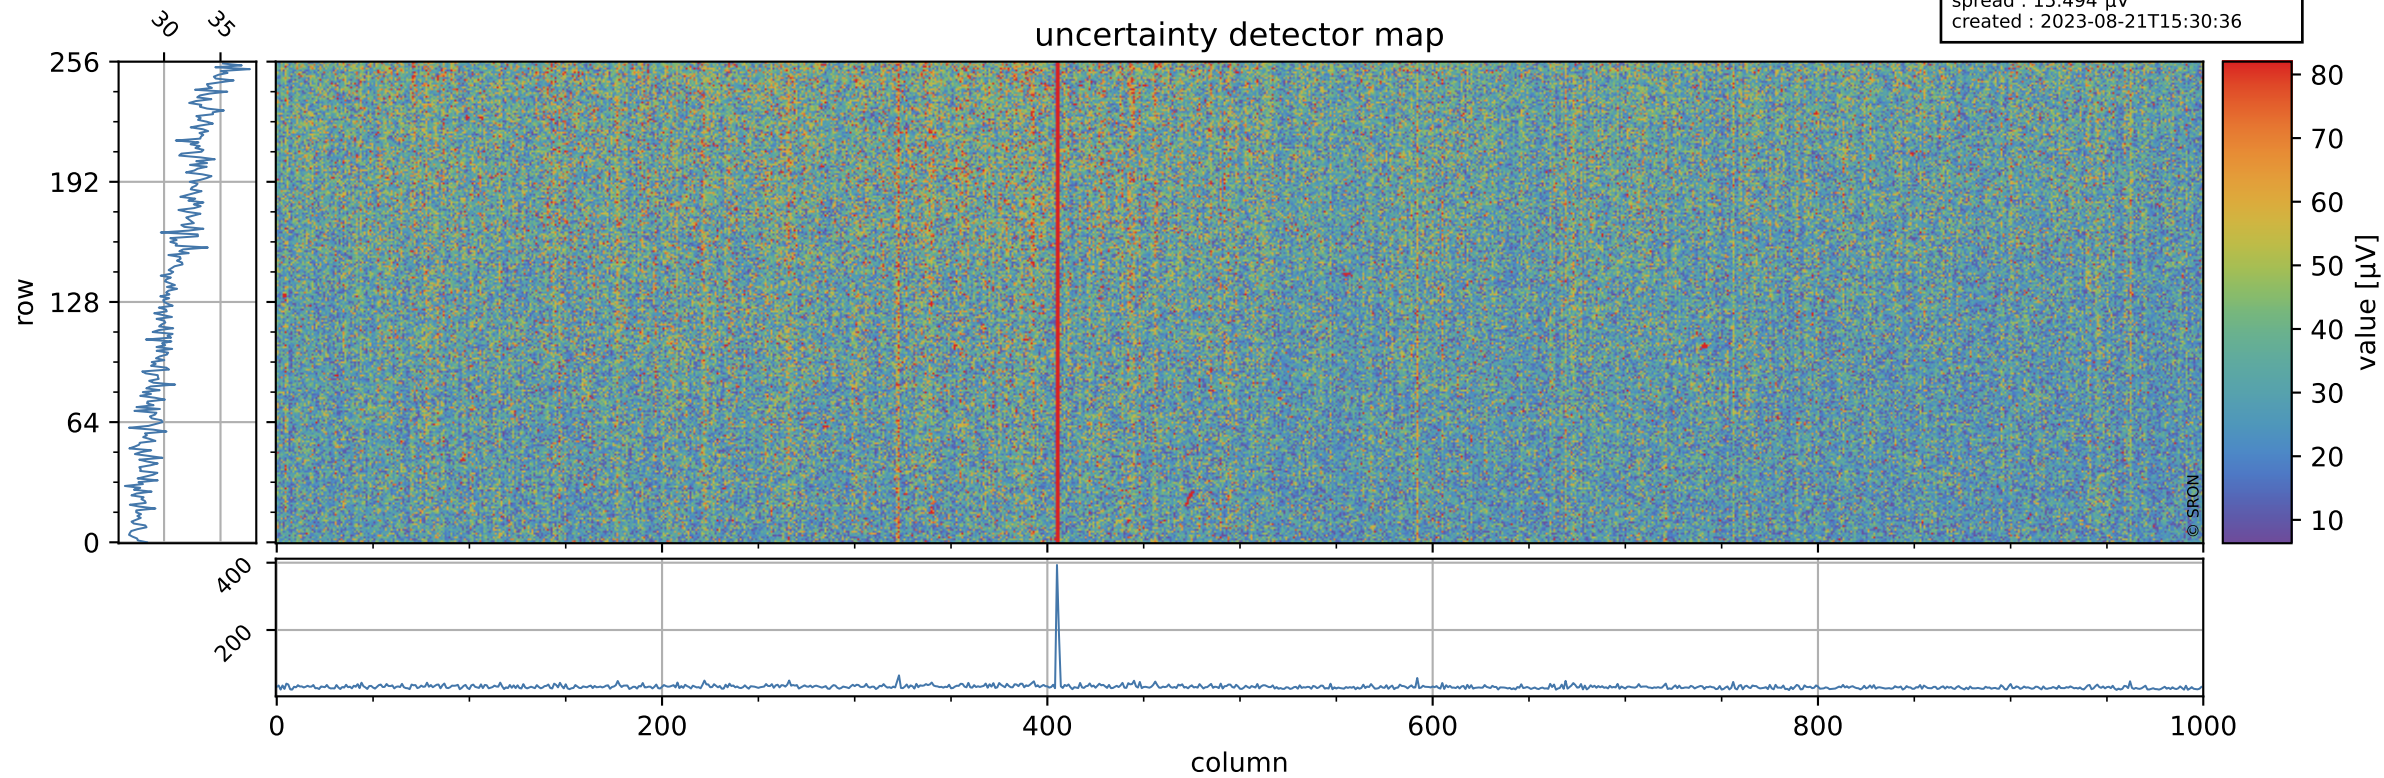

Tropomi SWIR offset (official)

orbits : 19 in [28687, 28732]
coverage : 2023-04-27 / 2023-04-30
median : 0.52603 V
spread : 0.03591 V
created : 2023-08-21T15:30:35

value detector map

Tropomi SWIR offset (official)

orbits : 19 in [28687, 28732]
coverage : 2023-04-27 / 2023-04-30
median : 31.056 μV
spread : 15.494 μV
created : 2023-08-21T15:30:36

Tropomi SWIR offset (official)

orbits : 19 in [28687, 28732]
coverage : 2023-04-27 / 2023-04-30
median : 0.015748 mV
spread : 0.4121 mV
created : 2023-08-21T15:30:36

value compared with SWIR offset CKD

Tropomi SWIR offset (official) ground-tracks of Sentinel-5P

orbits : 19 in [28687, 28732]
coverage : 2023-04-27 / 2023-04-30
created : 2023-08-21T15:30:36

Tropomi SWIR offset (official)

orbits : [2827, 28732]
coverage : 2018-04-30 / 2023-04-30
created : 2023-08-21T15:30:37

trend of detector median & temperatures