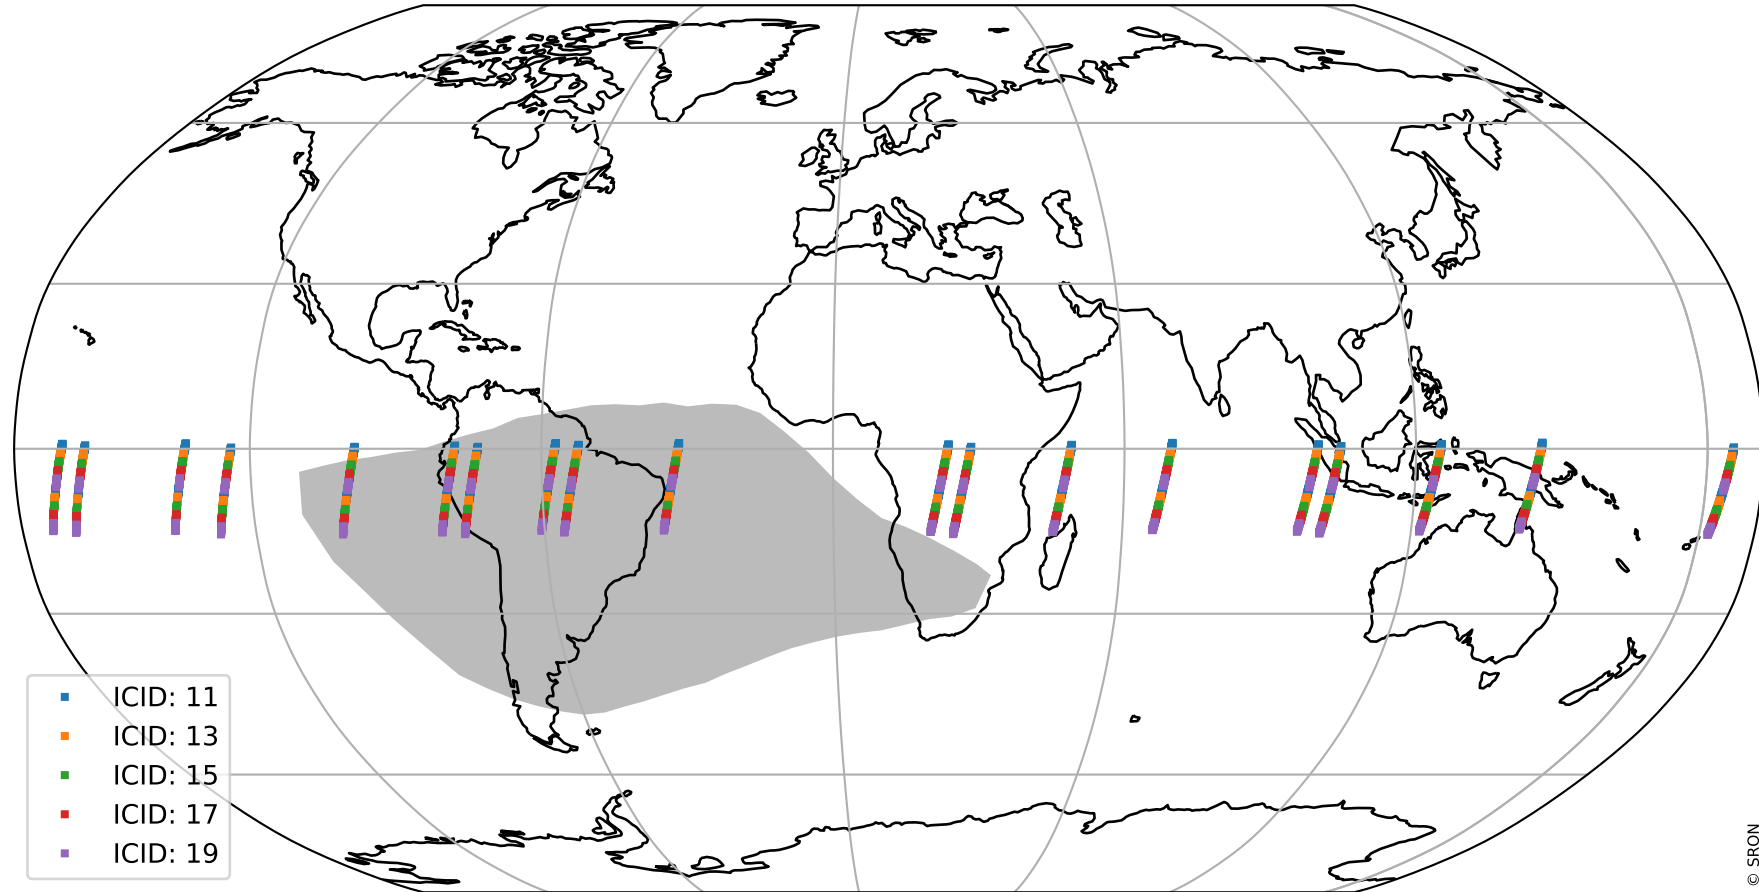

Tropomi SWIR offset (official)

orbits : 19 in [28687, 28732]
coverage : 2023-04-27 / 2023-04-30
median : 0.52603 V
spread : 0.03591 V
created : 2023-08-21T15:30:35

value detector map

Tropomi SWIR offset (official)

orbits : 19 in [28687, 28732]
coverage : 2023-04-27 / 2023-04-30
median : 31.056 μV
spread : 15.494 μV
created : 2023-08-21T15:30:36

Tropomi SWIR offset (official)

orbits : 19 in [28687, 28732]
coverage : 2023-04-27 / 2023-04-30
median : 0.015748 mV
spread : 0.4121 mV
created : 2023-08-21T15:30:36

value compared with SWIR offset CKD

Tropomi SWIR offset (official) ground-tracks of Sentinel-5P

orbits : 19 in [28687, 28732]
coverage : 2023-04-27 / 2023-04-30
created : 2023-08-21T15:30:36

Tropomi SWIR offset (official)

orbits : [2827, 28732]
coverage : 2018-04-30 / 2023-04-30
created : 2023-08-21T15:30:37

trend of detector median & temperatures