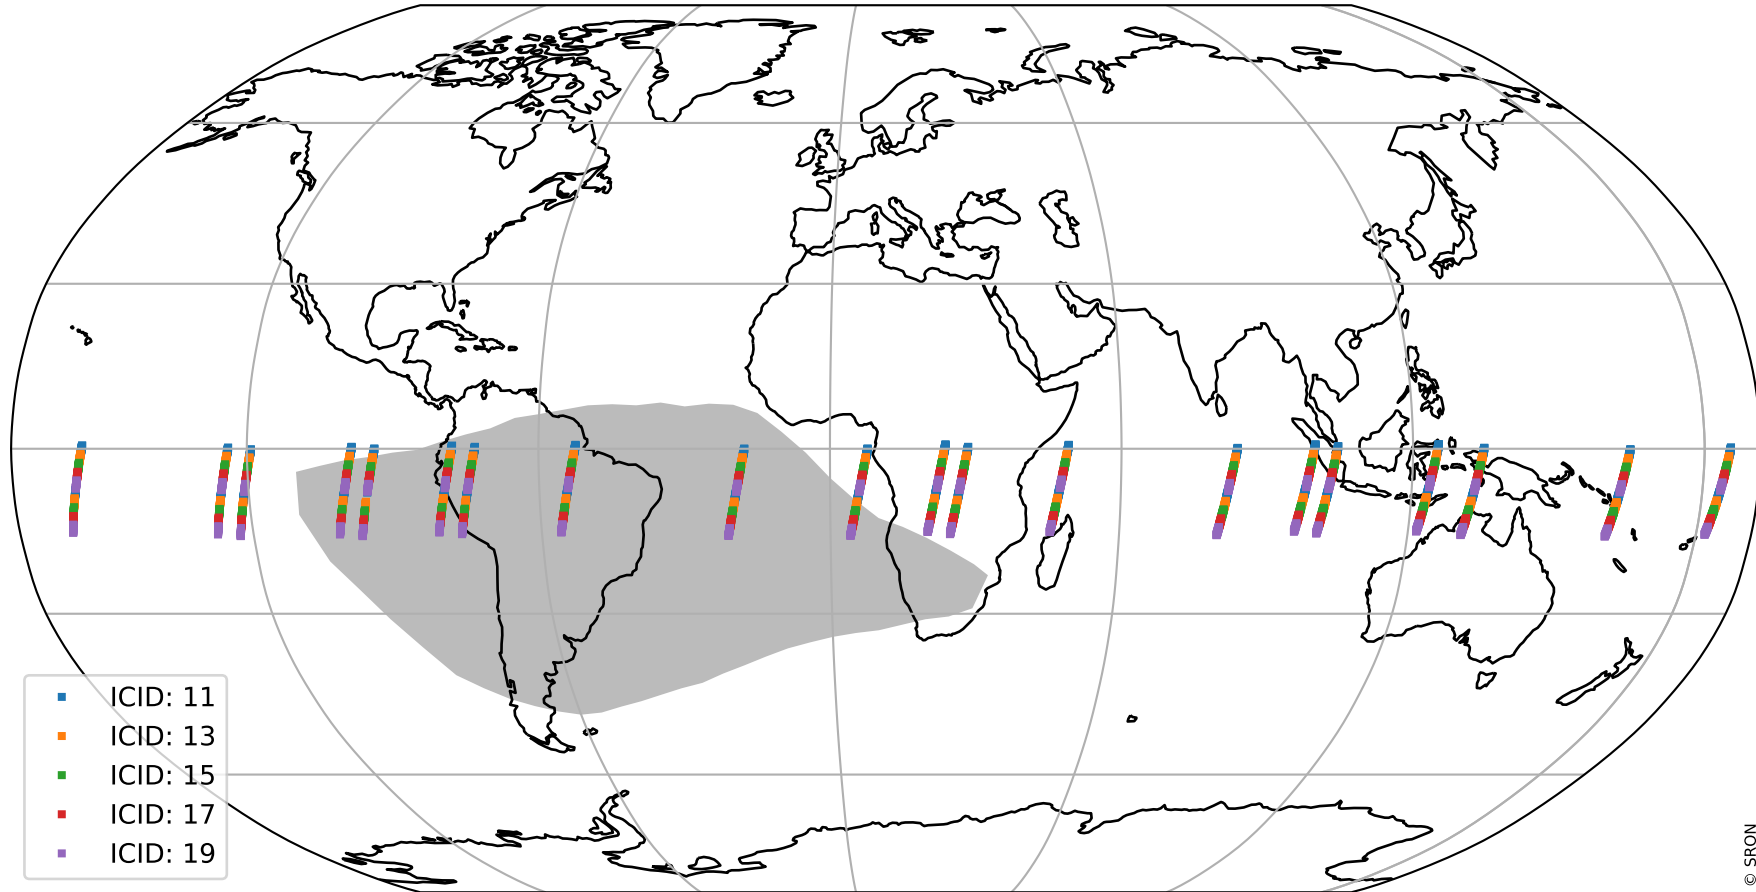

# Tropomi SWIR offset (official)

orbits : 20 in [28702, 28747]  
coverage : 2023-04-28 / 2023-05-01  
median : 30.442  $\mu\text{V}$   
spread : 15.133  $\mu\text{V}$   
created : 2023-08-21T15:30:38

# Tropomi SWIR offset (official)

orbits : 20 in [28702, 28747]  
coverage : 2023-04-28 / 2023-05-01  
median : 0.01003 mV  
spread : 0.41153 mV  
created : 2023-08-21T15:30:38

value compared with SWIR offset CKD

# Tropomi SWIR offset (official) ground-tracks of Sentinel-5P

orbits : 20 in [28702, 28747]  
coverage : 2023-04-28 / 2023-05-01  
created : 2023-08-21T15:30:38

# Tropomi SWIR offset (official)

orbits : [2827, 28747]  
coverage : 2018-04-30 / 2023-05-01  
created : 2023-08-21T15:30:39