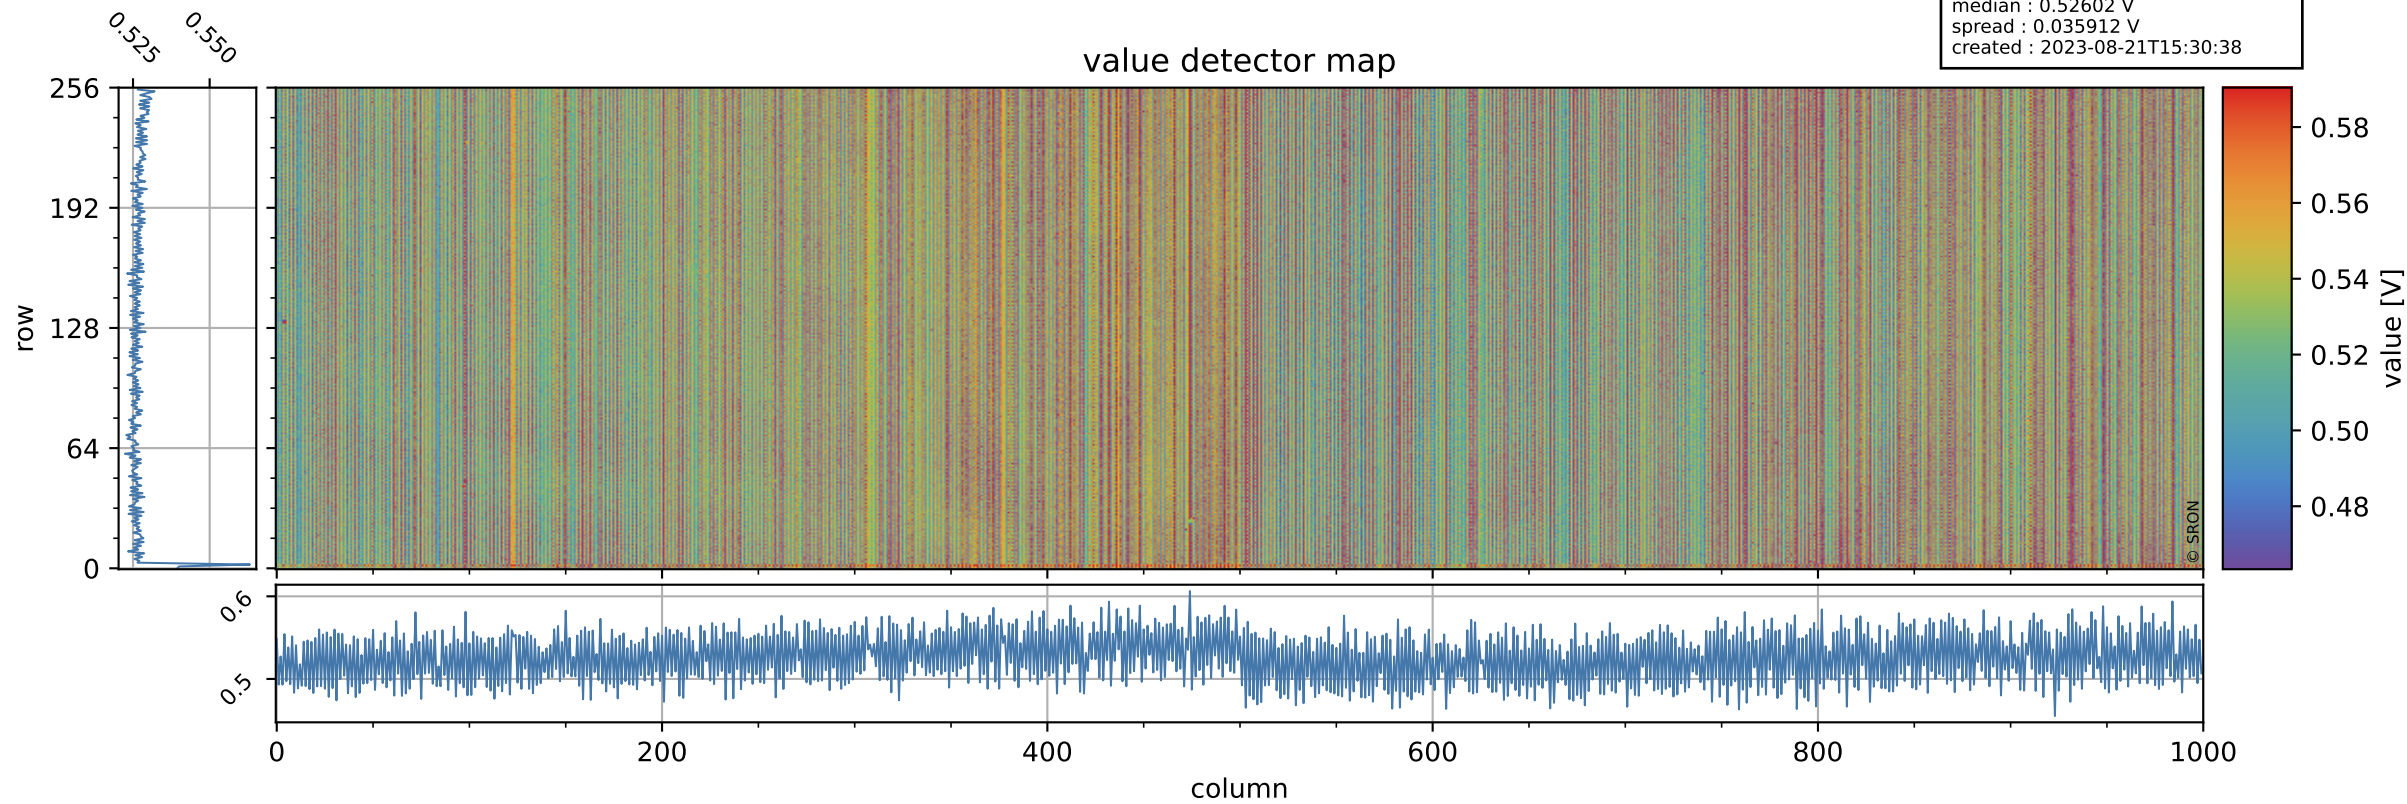

# Tropomi SWIR offset (official)

orbits : 20 in [28702, 28747]  
coverage : 2023-04-28 / 2023-05-01  
median : 0.52602 V  
spread : 0.035912 V  
created : 2023-08-21T15:30:38

## value detector map

# Tropomi SWIR offset (official)

orbits : 20 in [28702, 28747]  
coverage : 2023-04-28 / 2023-05-01  
median : 30.442  $\mu\text{V}$   
spread : 15.133  $\mu\text{V}$   
created : 2023-08-21T15:30:38

# Tropomi SWIR offset (official) ground-tracks of Sentinel-5P

orbits : 20 in [28702, 28747]  
coverage : 2023-04-28 / 2023-05-01  
created : 2023-08-21T15:30:38