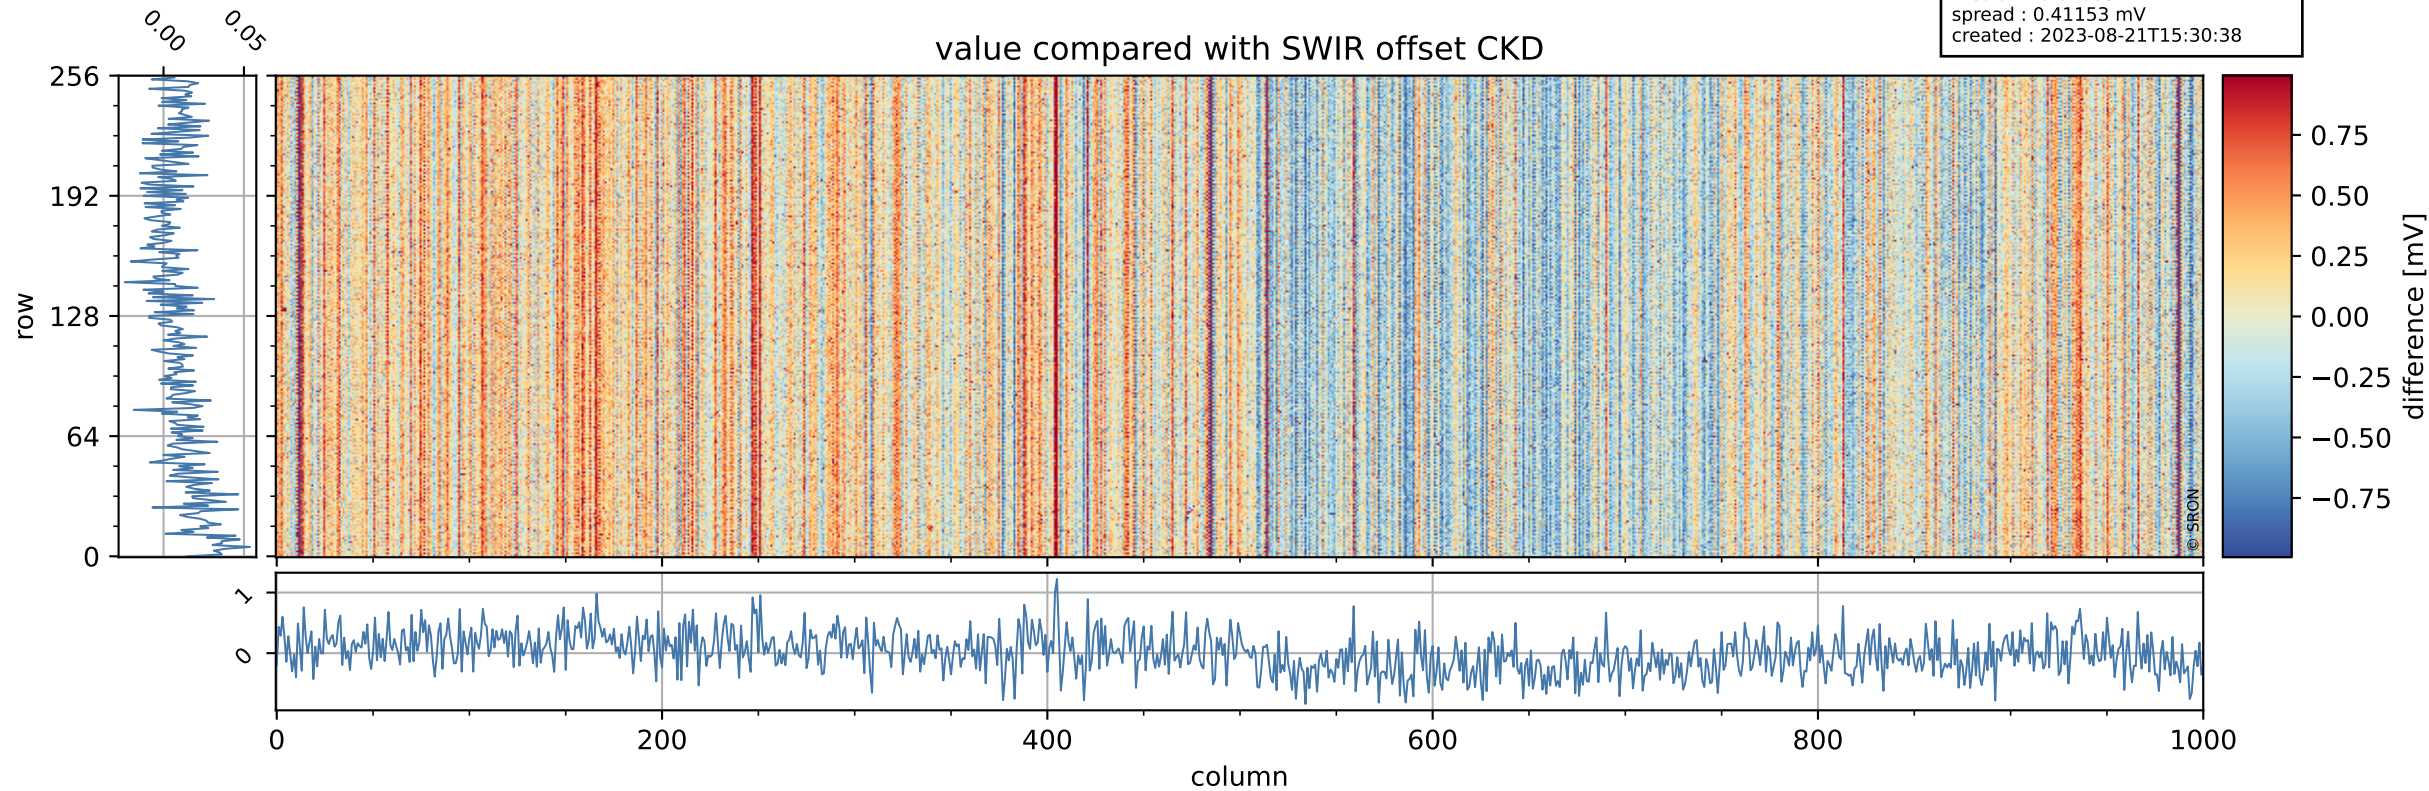

## value detector map

# Tropomi SWIR offset (official)

orbits : 20 in [28702, 28747]  
coverage : 2023-04-28 / 2023-05-01  
median : 30.442  $\mu\text{V}$   
spread : 15.133  $\mu\text{V}$   
created : 2023-08-21T15:30:38

# Tropomi SWIR offset (official)

orbits : 20 in [28702, 28747]  
coverage : 2023-04-28 / 2023-05-01  
median : 0.01003 mV  
spread : 0.41153 mV  
created : 2023-08-21T15:30:38

value compared with SWIR offset CKD

# Tropomi SWIR offset (official) ground-tracks of Sentinel-5P

orbits : 20 in [28702, 28747]  
coverage : 2023-04-28 / 2023-05-01  
created : 2023-08-21T15:30:38