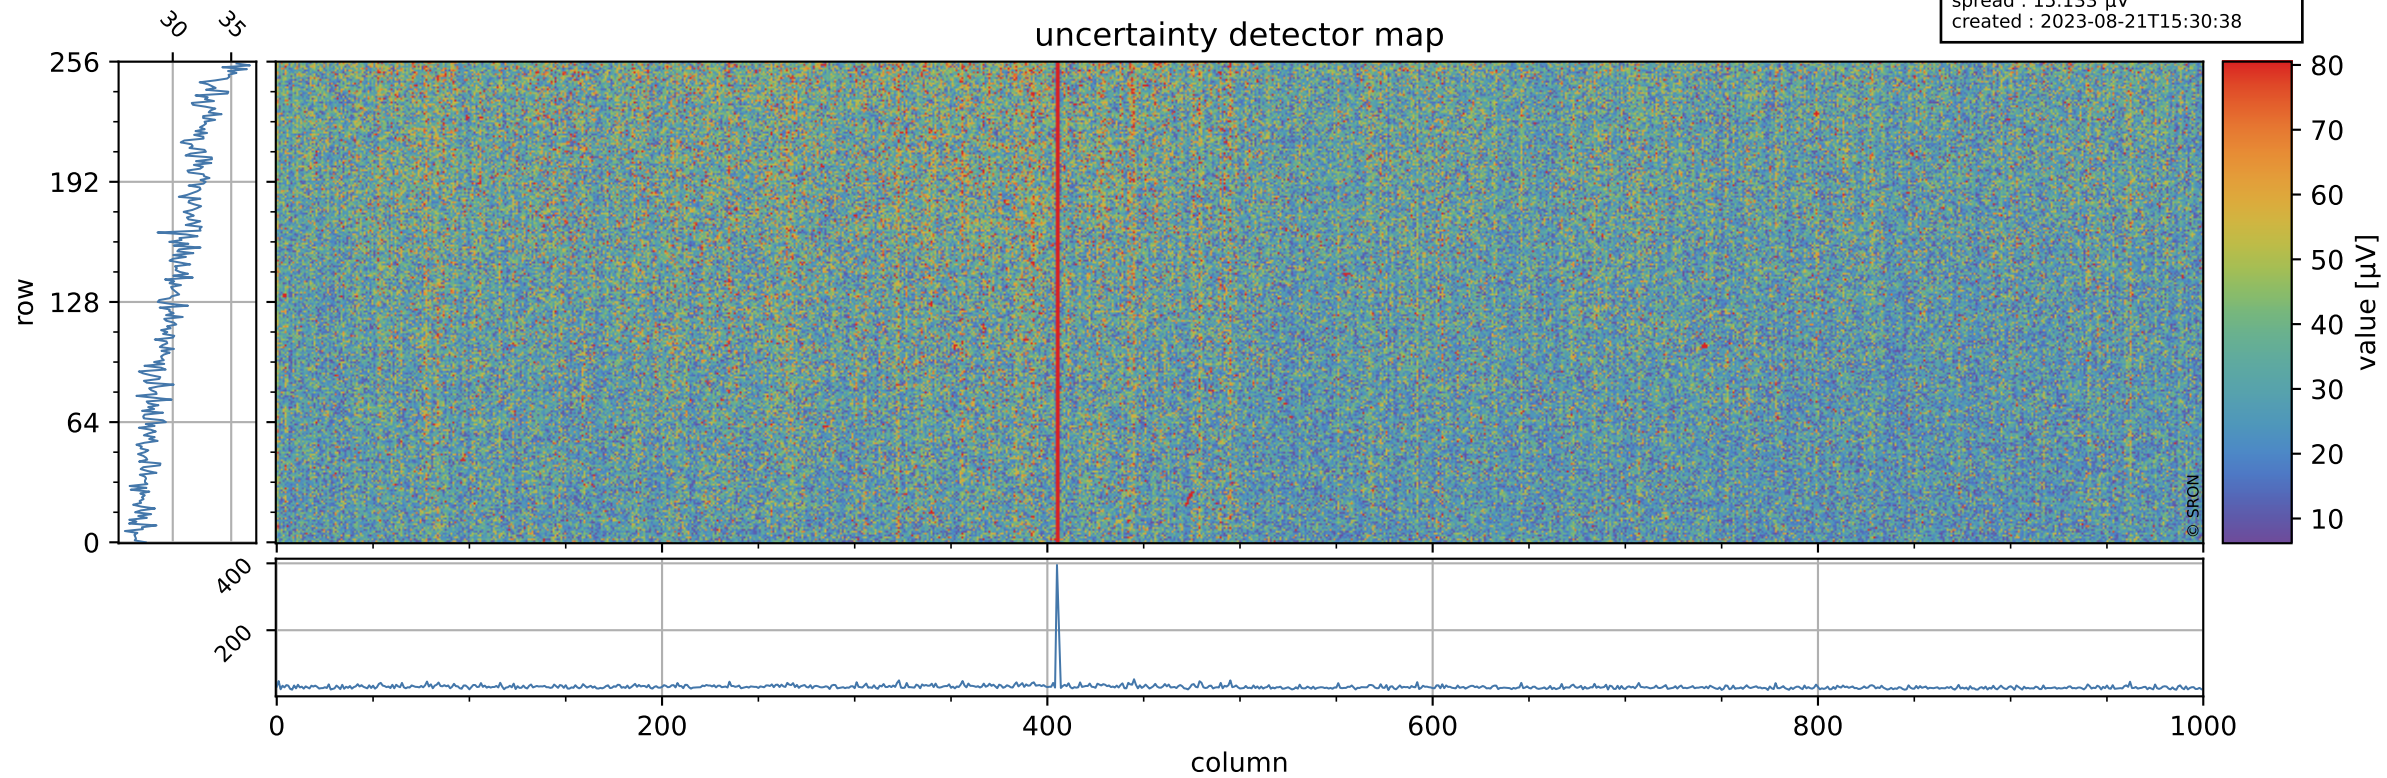

# Tropomi SWIR offset (official)

orbits : 20 in [28702, 28747]  
coverage : 2023-04-28 / 2023-05-01  
median : 0.52602 V  
spread : 0.035912 V  
created : 2023-08-21T15:30:38

## value detector map

# Tropomi SWIR offset (official)

orbits : 20 in [28702, 28747]  
coverage : 2023-04-28 / 2023-05-01  
median : 30.442  $\mu\text{V}$   
spread : 15.133  $\mu\text{V}$   
created : 2023-08-21T15:30:38

# Tropomi SWIR offset (official) ground-tracks of Sentinel-5P

orbits : 20 in [28702, 28747]  
coverage : 2023-04-28 / 2023-05-01  
created : 2023-08-21T15:30:38