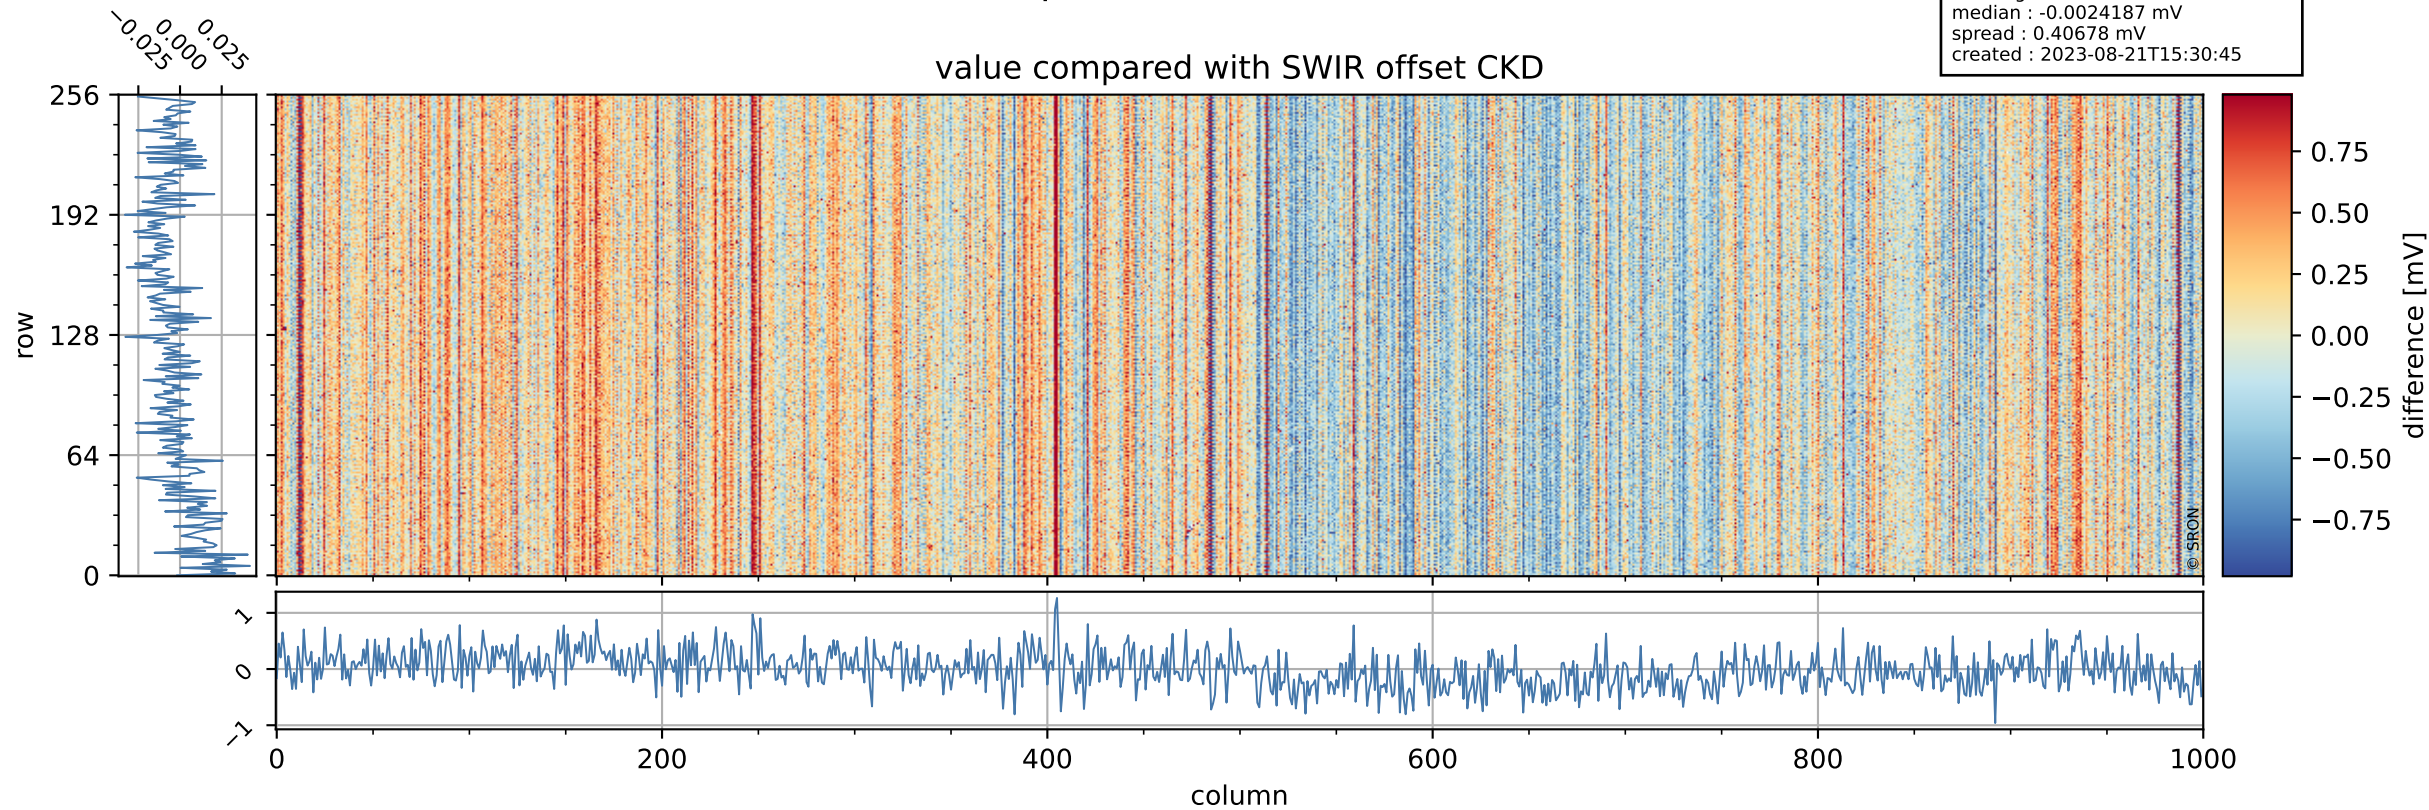

Tropomi SWIR offset (official)

orbits : 18 in [28747, 28792]
coverage : 2023-05-01 / 2023-05-04
median : 0.52601 V
spread : 0.035911 V
created : 2023-08-21T15:30:44

value detector map

Tropomi SWIR offset (official)

orbits : 18 in [28747, 28792]
coverage : 2023-05-01 / 2023-05-04
median : 28.933 μV
spread : 14.471 μV
created : 2023-08-21T15:30:45

Tropomi SWIR offset (official)

value compared with SWIR offset CKD

orbits : 18 in [28747, 28792]
coverage : 2023-05-01 / 2023-05-04
median : -0.0024187 mV
spread : 0.40678 mV
created : 2023-08-21T15:30:45

Tropomi SWIR offset (official) ground-tracks of Sentinel-5P

orbits : 18 in [28747, 28792]
coverage : 2023-05-01 / 2023-05-04
created : 2023-08-21T15:30:45

Tropomi SWIR offset (official)

orbits : [2827, 28792]
coverage : 2018-04-30 / 2023-05-04
created : 2023-08-21T15:30:46

trend of detector median & temperatures