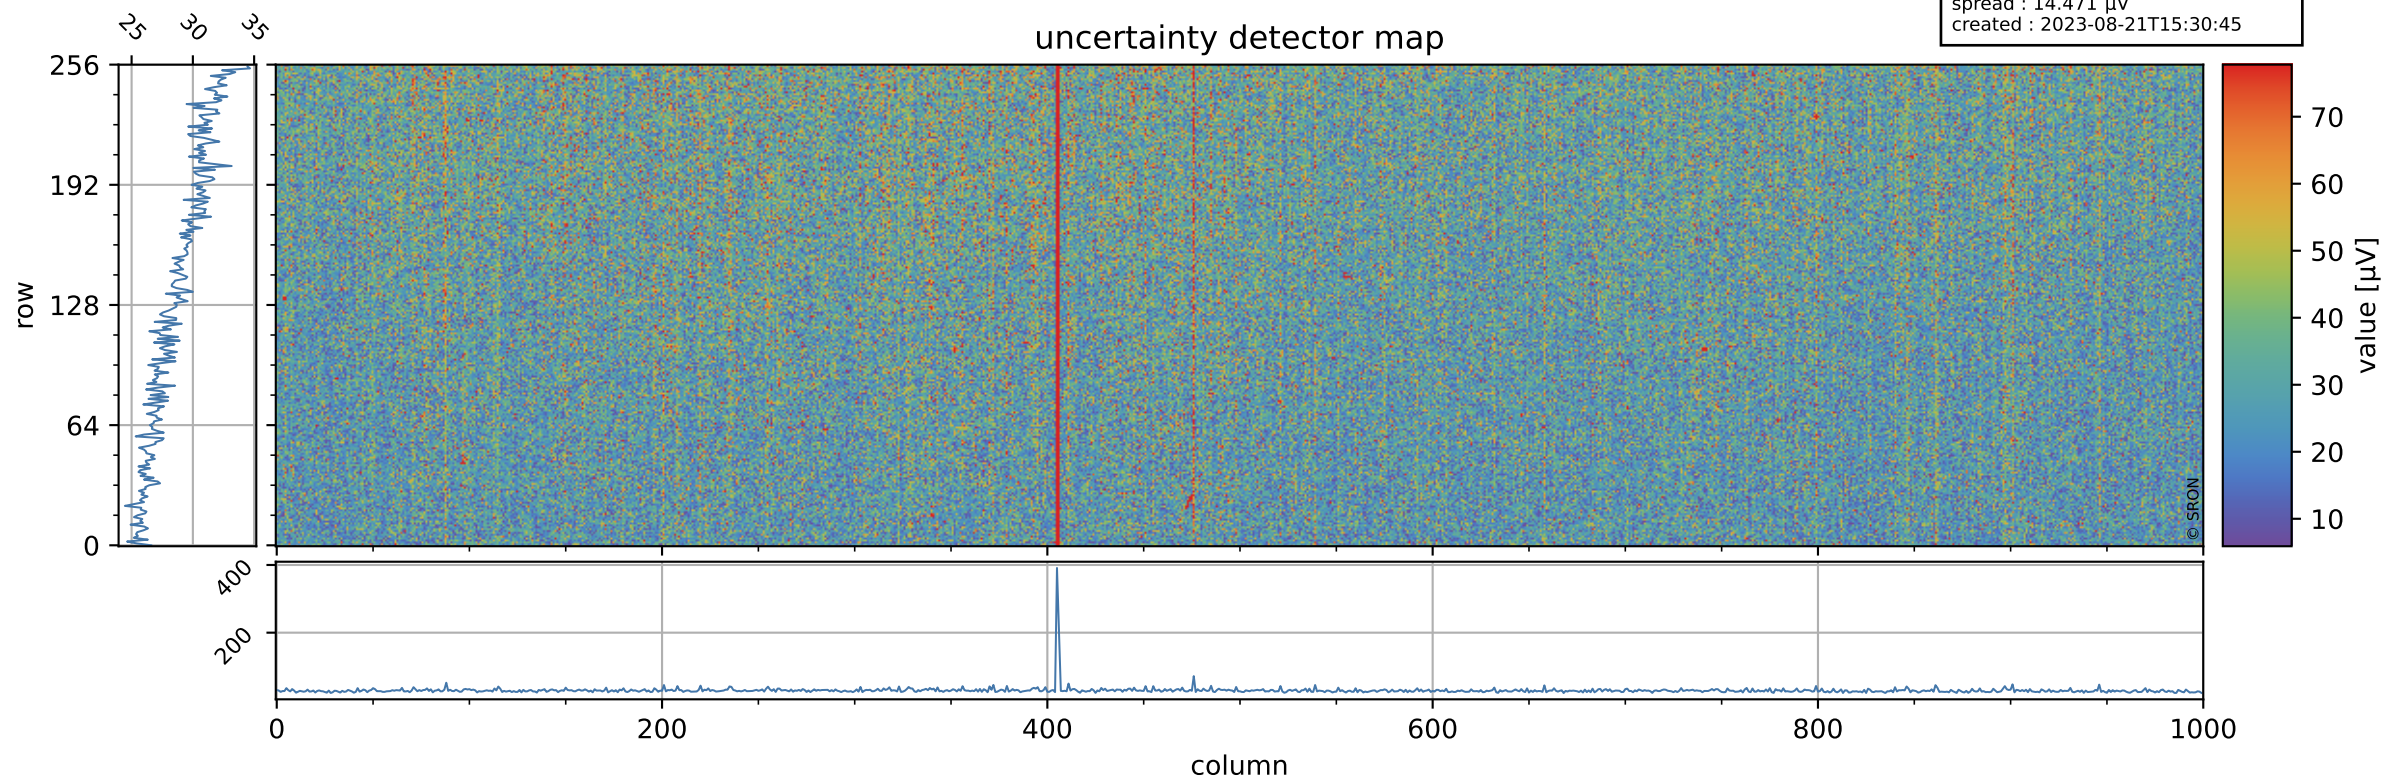

Tropomi SWIR offset (official)

orbits : 18 in [28747, 28792]
coverage : 2023-05-01 / 2023-05-04
median : 0.52601 V
spread : 0.035911 V
created : 2023-08-21T15:30:44

value detector map

Tropomi SWIR offset (official)

orbits : 18 in [28747, 28792]
coverage : 2023-05-01 / 2023-05-04
median : 28.933 μV
spread : 14.471 μV
created : 2023-08-21T15:30:45

Tropomi SWIR offset (official)

value compared with SWIR offset CKD

orbits : 18 in [28747, 28792]
coverage : 2023-05-01 / 2023-05-04
median : -0.0024187 mV
spread : 0.40678 mV
created : 2023-08-21T15:30:45

Tropomi SWIR offset (official) ground-tracks of Sentinel-5P

orbits : 18 in [28747, 28792]
coverage : 2023-05-01 / 2023-05-04
created : 2023-08-21T15:30:45

Tropomi SWIR offset (official)

orbits : [2827, 28792]
coverage : 2018-04-30 / 2023-05-04
created : 2023-08-21T15:30:46

trend of detector median & temperatures