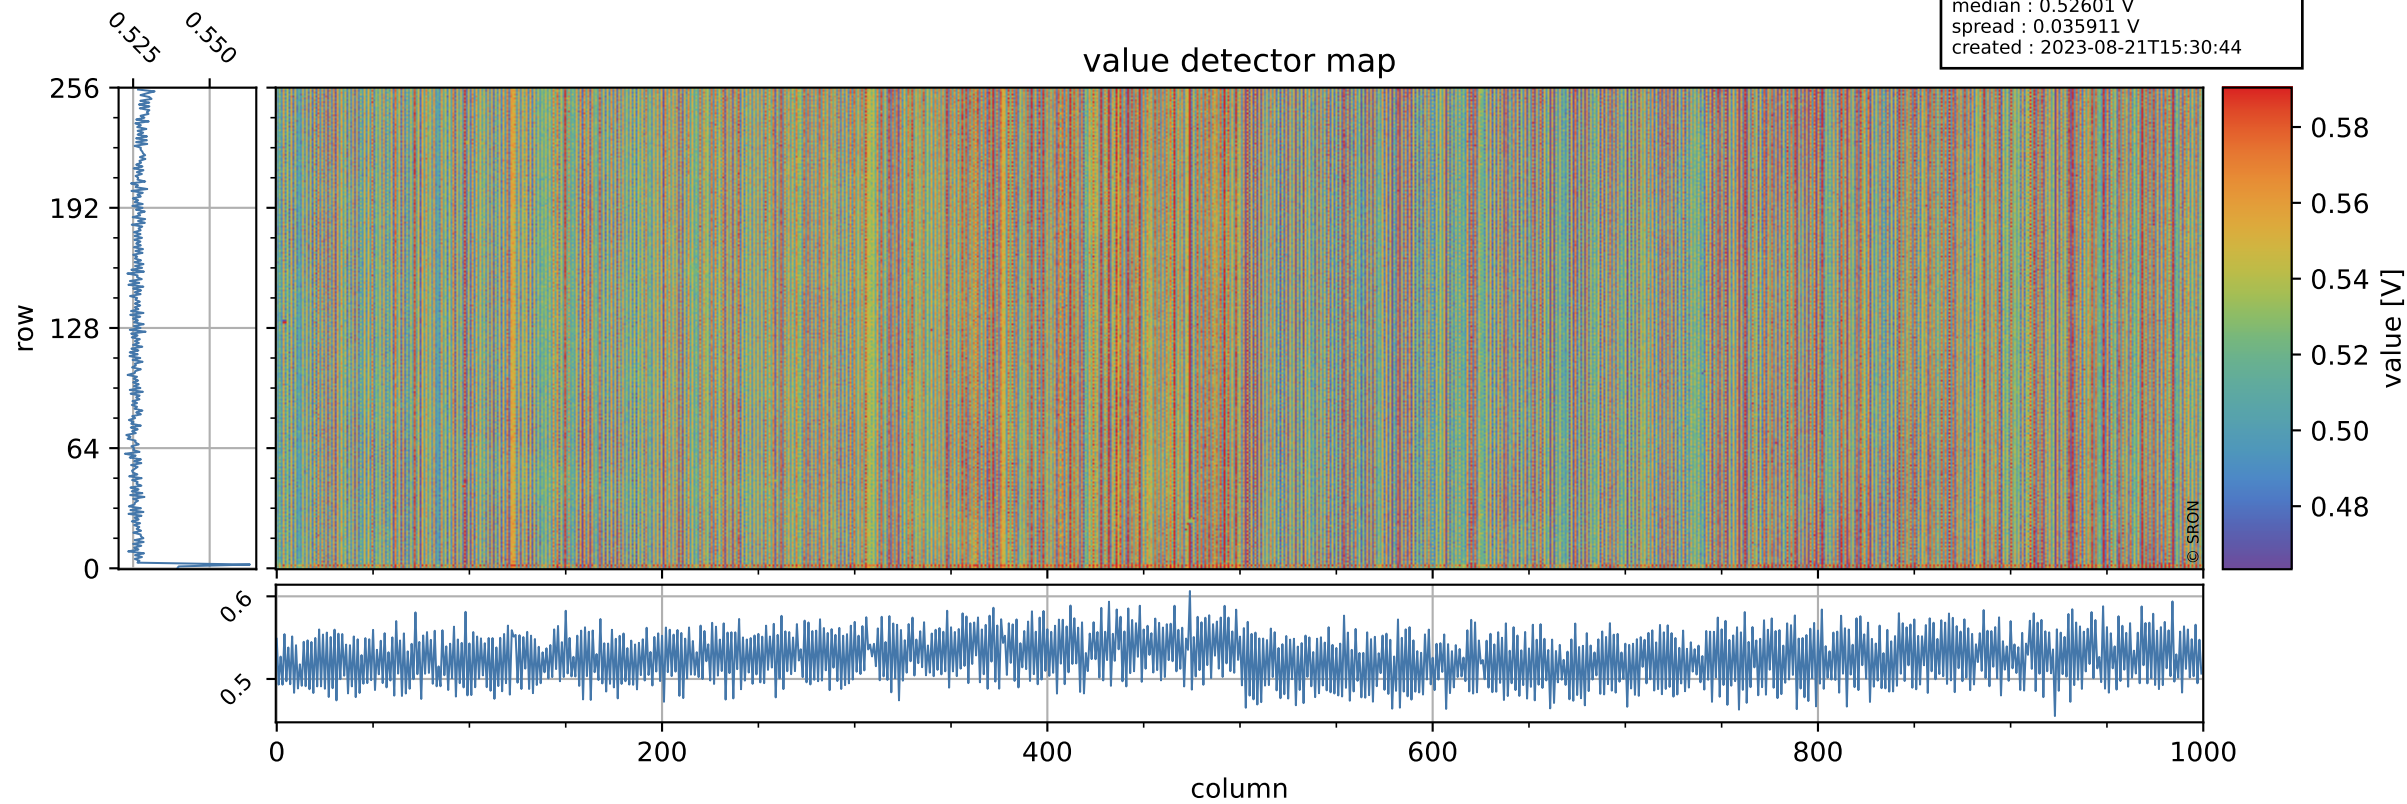

Tropomi SWIR offset (official)

orbits : 18 in [28747, 28792]
coverage : 2023-05-01 / 2023-05-04
median : 0.52601 V
spread : 0.035911 V
created : 2023-08-21T15:30:44

value detector map

Tropomi SWIR offset (official)

orbits : 18 in [28747, 28792]
coverage : 2023-05-01 / 2023-05-04
median : 28.933 μV
spread : 14.471 μV
created : 2023-08-21T15:30:45

Tropomi SWIR offset (official)

value compared with SWIR offset CKD

orbits : 18 in [28747, 28792]
coverage : 2023-05-01 / 2023-05-04
median : -0.0024187 mV
spread : 0.40678 mV
created : 2023-08-21T15:30:45

Tropomi SWIR offset (official) ground-tracks of Sentinel-5P

orbits : 18 in [28747, 28792]
coverage : 2023-05-01 / 2023-05-04
created : 2023-08-21T15:30:45

Tropomi SWIR offset (official)

orbits : [2827, 28792]
coverage : 2018-04-30 / 2023-05-04
created : 2023-08-21T15:30:46

trend of detector median & temperatures