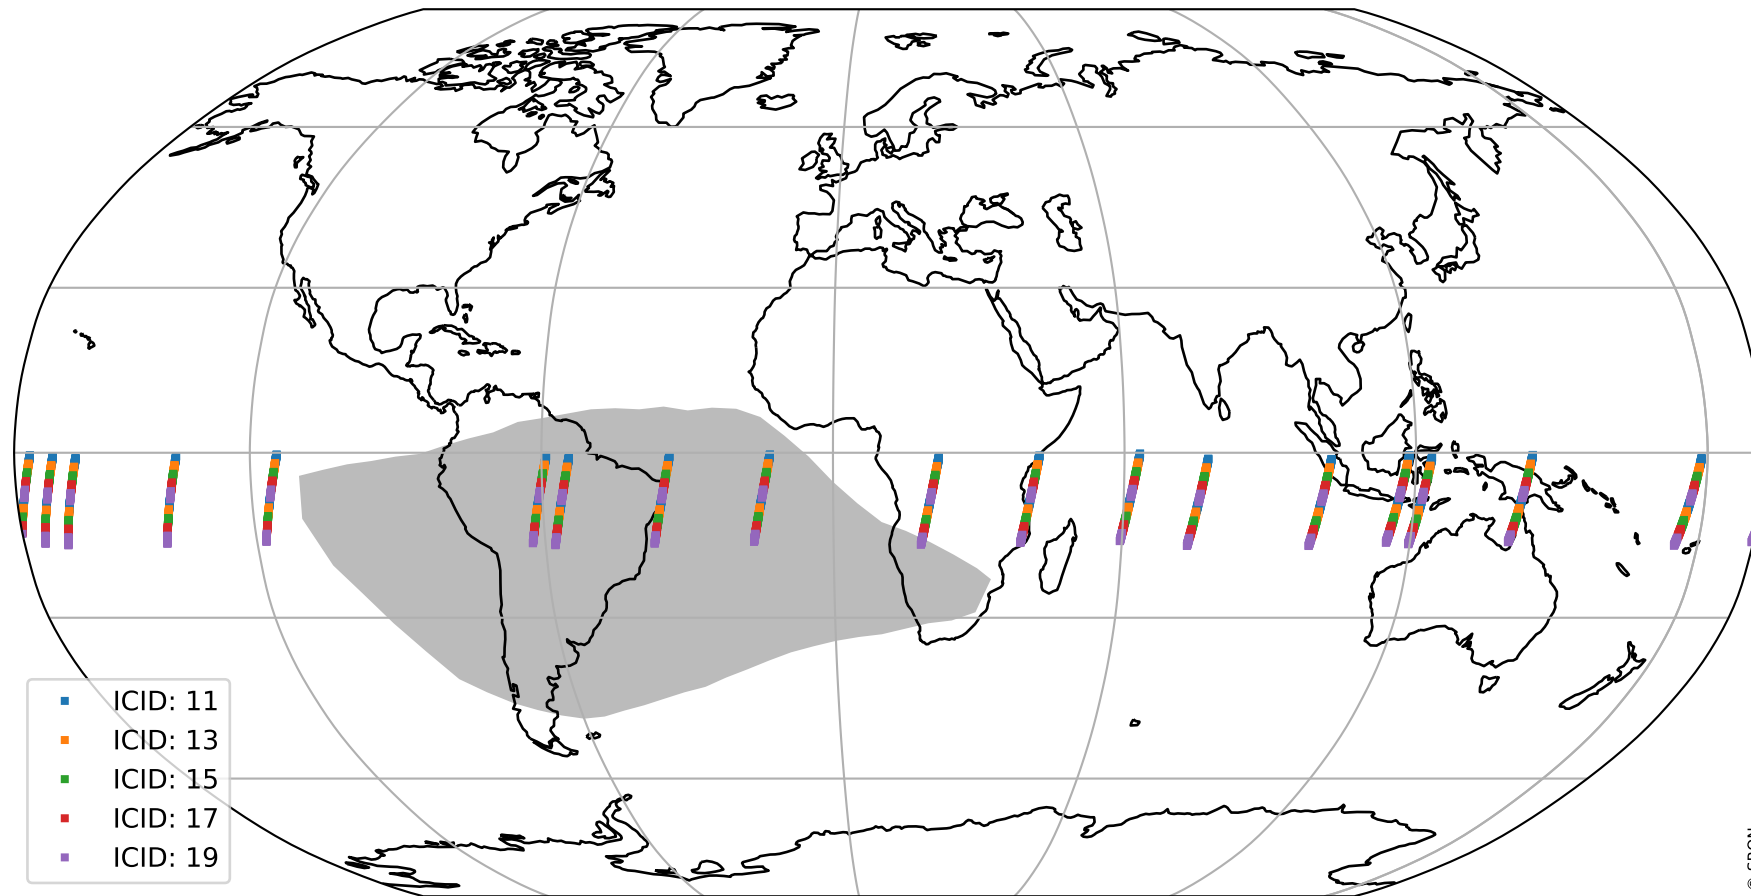

Tropomi SWIR offset (official)

orbits : 18 in [28747, 28792]
coverage : 2023-05-01 / 2023-05-04
median : 0.52601 V
spread : 0.035911 V
created : 2023-08-21T15:30:44

value detector map

Tropomi SWIR offset (official)

orbits : 18 in [28747, 28792]
coverage : 2023-05-01 / 2023-05-04
median : 28.933 μV
spread : 14.471 μV
created : 2023-08-21T15:30:45

Tropomi SWIR offset (official)

value compared with SWIR offset CKD

orbits : 18 in [28747, 28792]
coverage : 2023-05-01 / 2023-05-04
median : -0.0024187 mV
spread : 0.40678 mV
created : 2023-08-21T15:30:45

Tropomi SWIR offset (official) ground-tracks of Sentinel-5P

orbits : 18 in [28747, 28792]
coverage : 2023-05-01 / 2023-05-04
created : 2023-08-21T15:30:45

Tropomi SWIR offset (official)

orbits : [2827, 28792]
coverage : 2018-04-30 / 2023-05-04
created : 2023-08-21T15:30:46