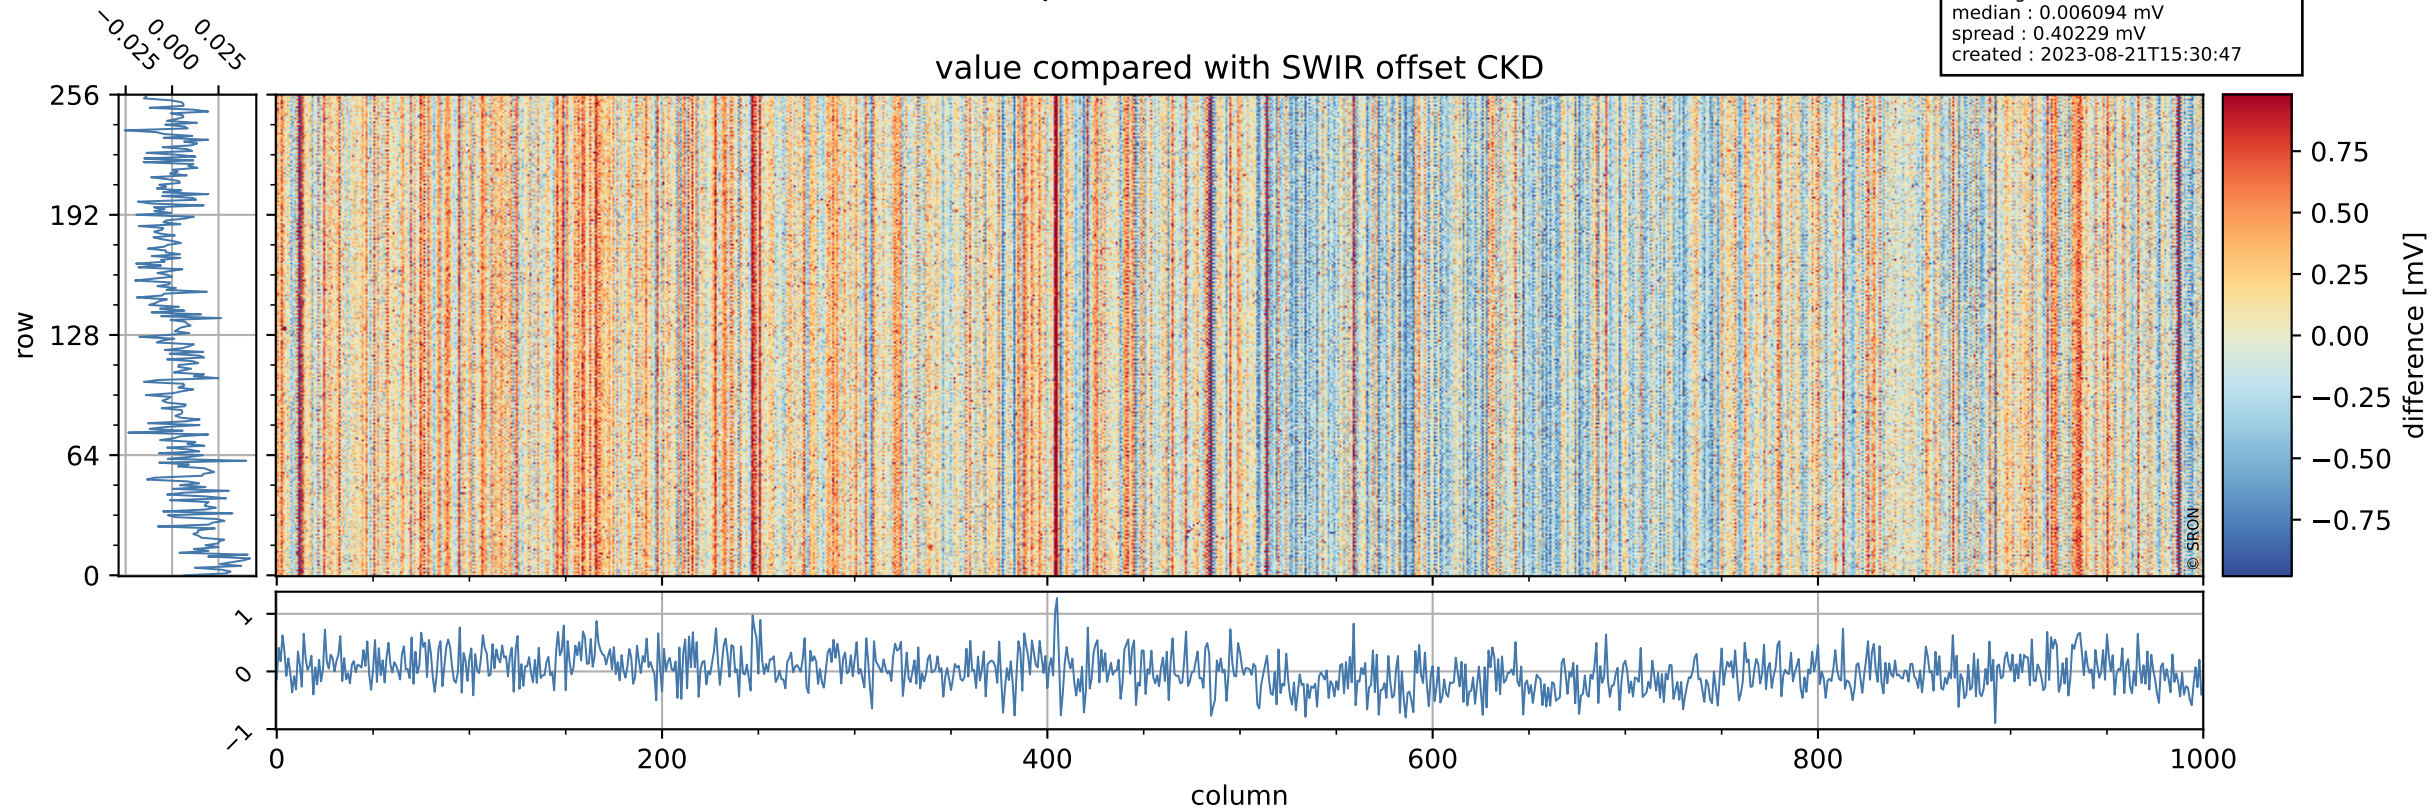

Tropomi SWIR offset (official)

orbits : 19 in [28762, 28807]
coverage : 2023-05-02 / 2023-05-05
median : 0.52602 V
spread : 0.035908 V
created : 2023-08-21T15:30:47

value detector map

Tropomi SWIR offset (official)

orbits : 19 in [28762, 28807]
coverage : 2023-05-02 / 2023-05-05
median : 30.666 μV
spread : 15.088 μV
created : 2023-08-21T15:30:47

Tropomi SWIR offset (official)

value compared with SWIR offset CKD

orbits : 19 in [28762, 28807]
coverage : 2023-05-02 / 2023-05-05
median : 0.006094 mV
spread : 0.40229 mV
created : 2023-08-21T15:30:47

Tropomi SWIR offset (official) ground-tracks of Sentinel-5P

orbits : 19 in [28762, 28807]
coverage : 2023-05-02 / 2023-05-05
created : 2023-08-21T15:30:47

Tropomi SWIR offset (official)

orbits : [2827, 28807]
coverage : 2018-04-30 / 2023-05-05
created : 2023-08-21T15:30:48

trend of detector median & temperatures