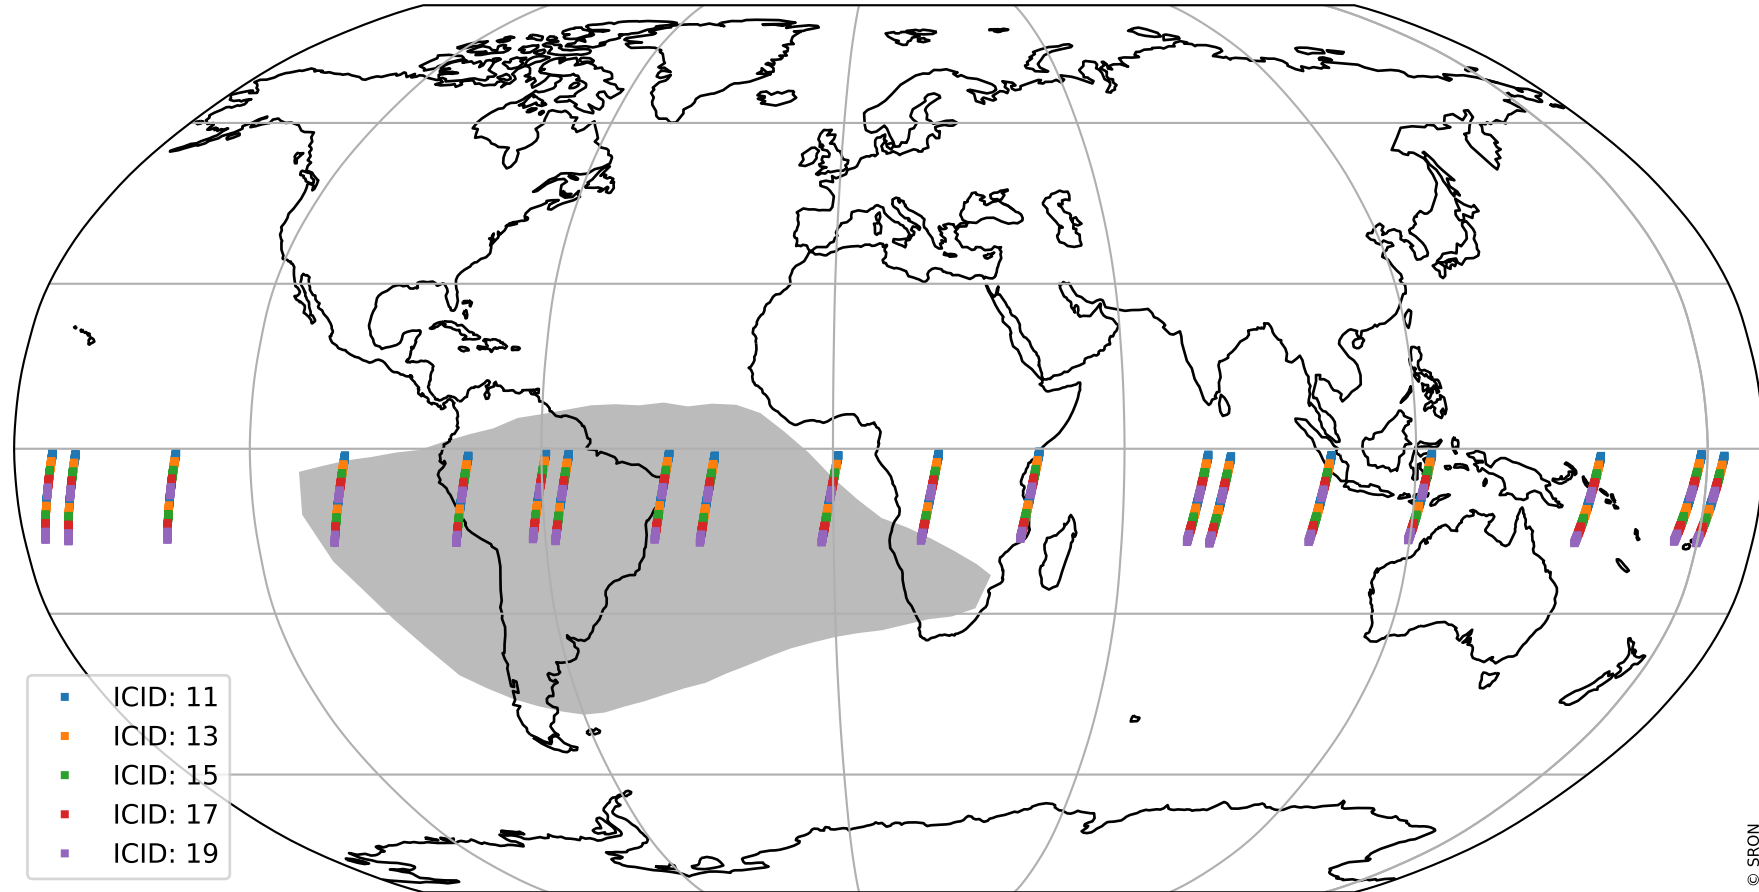

Tropomi SWIR offset (official)

orbits : 19 in [28762, 28807]
coverage : 2023-05-02 / 2023-05-05
median : 0.52602 V
spread : 0.035908 V
created : 2023-08-21T15:30:47

value detector map

Tropomi SWIR offset (official)

orbits : 19 in [28762, 28807]
coverage : 2023-05-02 / 2023-05-05
median : 30.666 μV
spread : 15.088 μV
created : 2023-08-21T15:30:47

Tropomi SWIR offset (official)

value compared with SWIR offset CKD

orbits : 19 in [28762, 28807]
coverage : 2023-05-02 / 2023-05-05
median : 0.006094 mV
spread : 0.40229 mV
created : 2023-08-21T15:30:47

Tropomi SWIR offset (official) ground-tracks of Sentinel-5P

orbits : 19 in [28762, 28807]
coverage : 2023-05-02 / 2023-05-05
created : 2023-08-21T15:30:47

Tropomi SWIR offset (official)

orbits : [2827, 28807]
coverage : 2018-04-30 / 2023-05-05
created : 2023-08-21T15:30:48