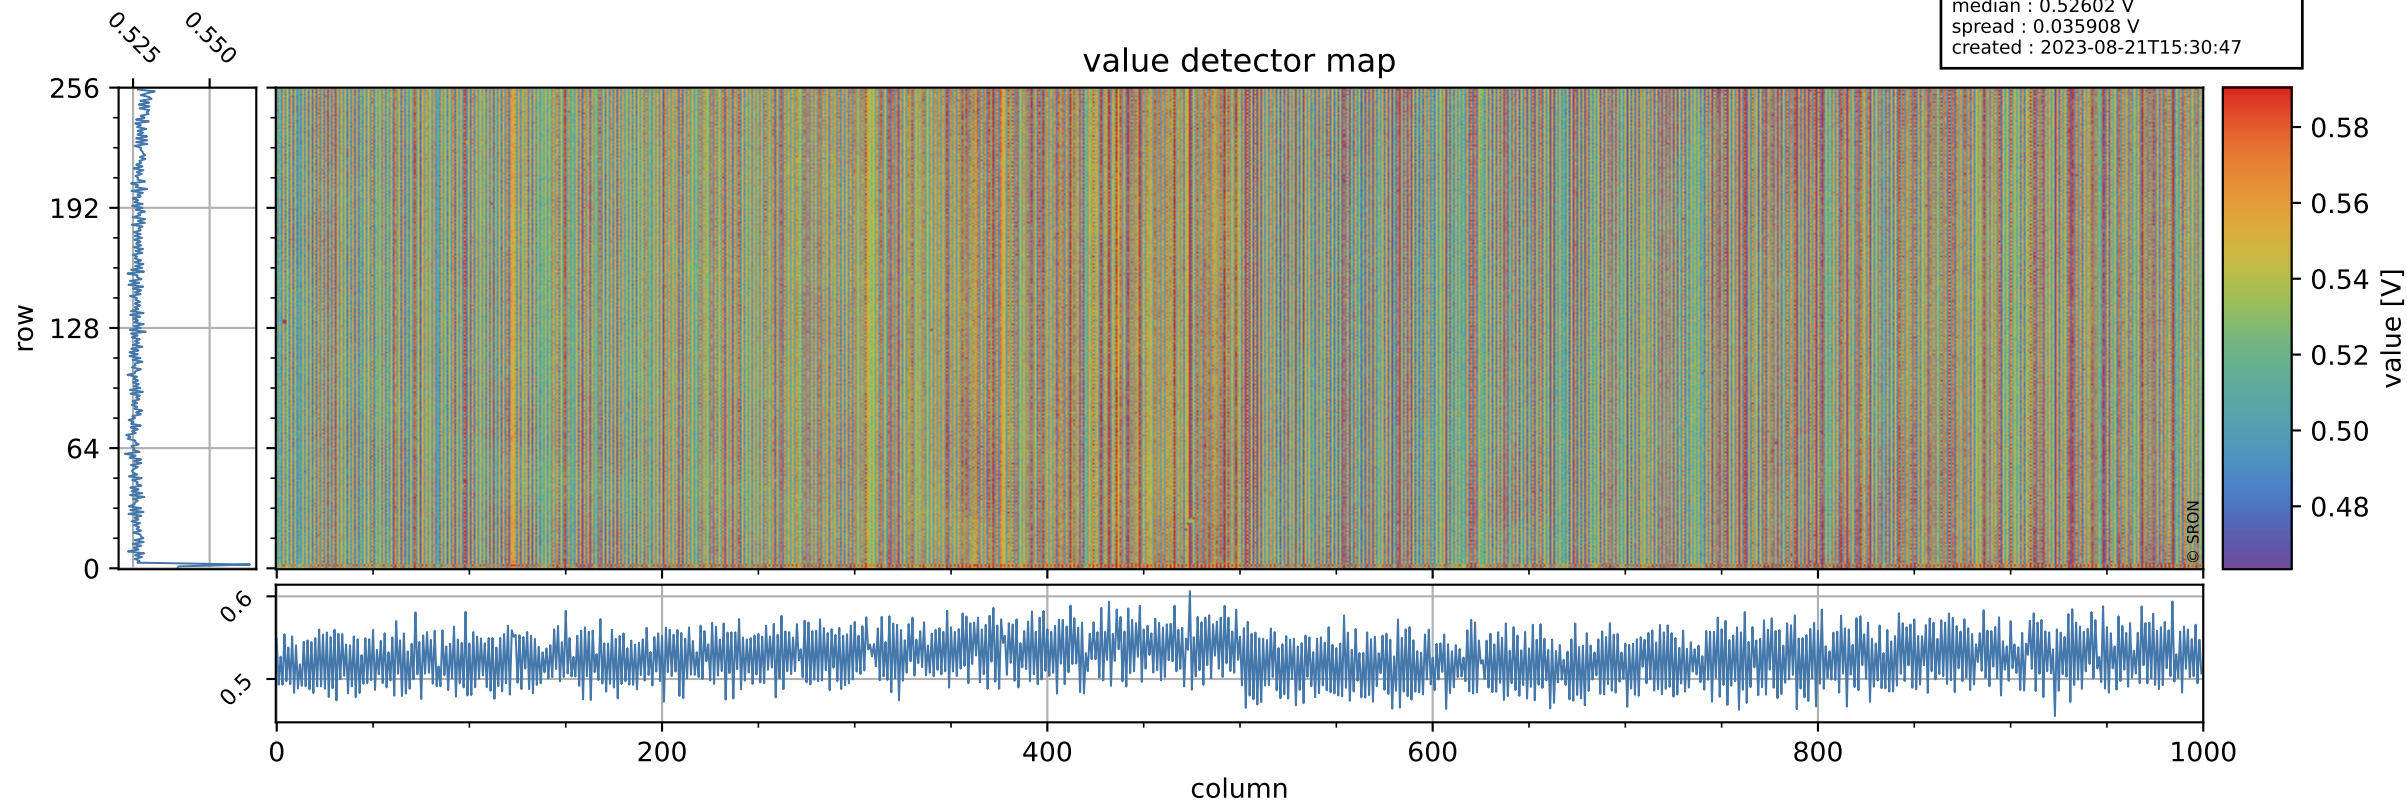

Tropomi SWIR offset (official)

orbits : 19 in [28762, 28807]
coverage : 2023-05-02 / 2023-05-05
median : 0.52602 V
spread : 0.035908 V
created : 2023-08-21T15:30:47

value detector map

Tropomi SWIR offset (official)

orbits : 19 in [28762, 28807]
coverage : 2023-05-02 / 2023-05-05
median : 30.666 μV
spread : 15.088 μV
created : 2023-08-21T15:30:47

Tropomi SWIR offset (official)

value compared with SWIR offset CKD

orbits : 19 in [28762, 28807]
coverage : 2023-05-02 / 2023-05-05
median : 0.006094 mV
spread : 0.40229 mV
created : 2023-08-21T15:30:47

Tropomi SWIR offset (official) ground-tracks of Sentinel-5P

orbits : 19 in [28762, 28807]
coverage : 2023-05-02 / 2023-05-05
created : 2023-08-21T15:30:47

Tropomi SWIR offset (official)

orbits : [2827, 28807]
coverage : 2018-04-30 / 2023-05-05
created : 2023-08-21T15:30:48

trend of detector median & temperatures