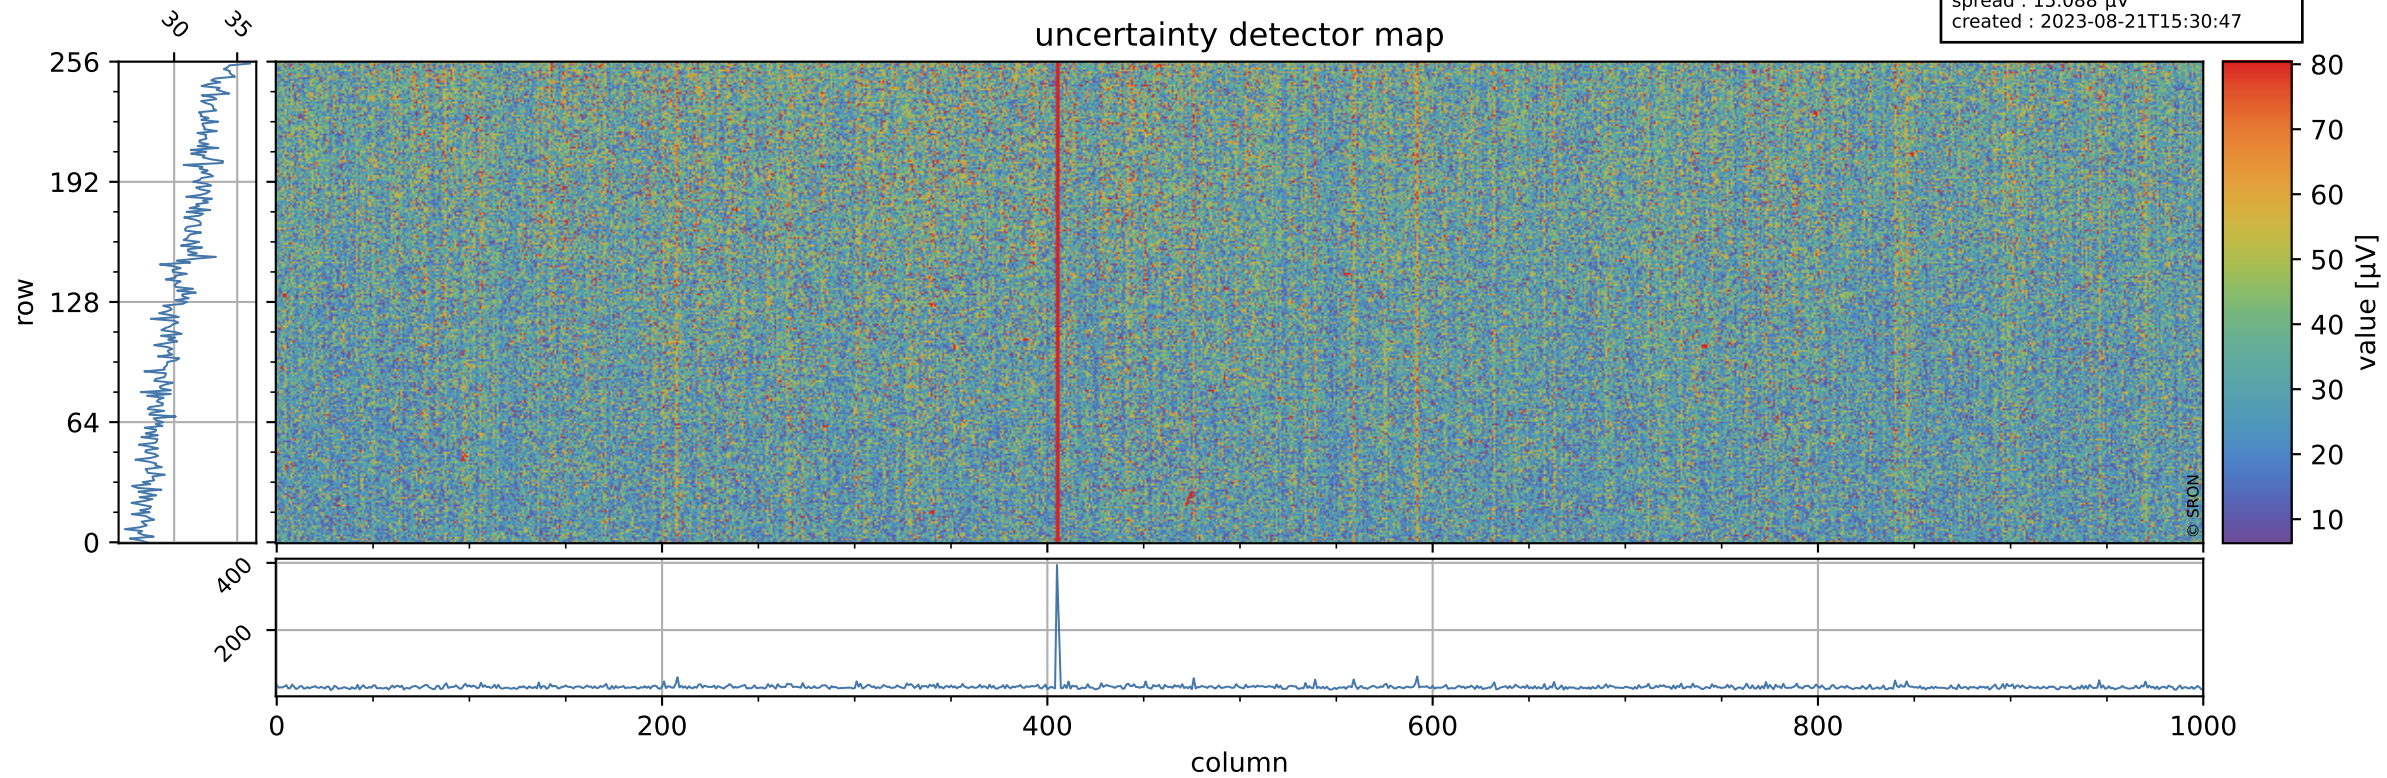

Tropomi SWIR offset (official)

orbits : 19 in [28762, 28807]
coverage : 2023-05-02 / 2023-05-05
median : 0.52602 V
spread : 0.035908 V
created : 2023-08-21T15:30:47

value detector map

Tropomi SWIR offset (official)

orbits : 19 in [28762, 28807]
coverage : 2023-05-02 / 2023-05-05
median : 30.666 μV
spread : 15.088 μV
created : 2023-08-21T15:30:47

Tropomi SWIR offset (official)

value compared with SWIR offset CKD

orbits : 19 in [28762, 28807]
coverage : 2023-05-02 / 2023-05-05
median : 0.006094 mV
spread : 0.40229 mV
created : 2023-08-21T15:30:47

Tropomi SWIR offset (official) ground-tracks of Sentinel-5P

orbits : 19 in [28762, 28807]
coverage : 2023-05-02 / 2023-05-05
created : 2023-08-21T15:30:47

Tropomi SWIR offset (official)

orbits : [2827, 28807]
coverage : 2018-04-30 / 2023-05-05
created : 2023-08-21T15:30:48

trend of detector median & temperatures