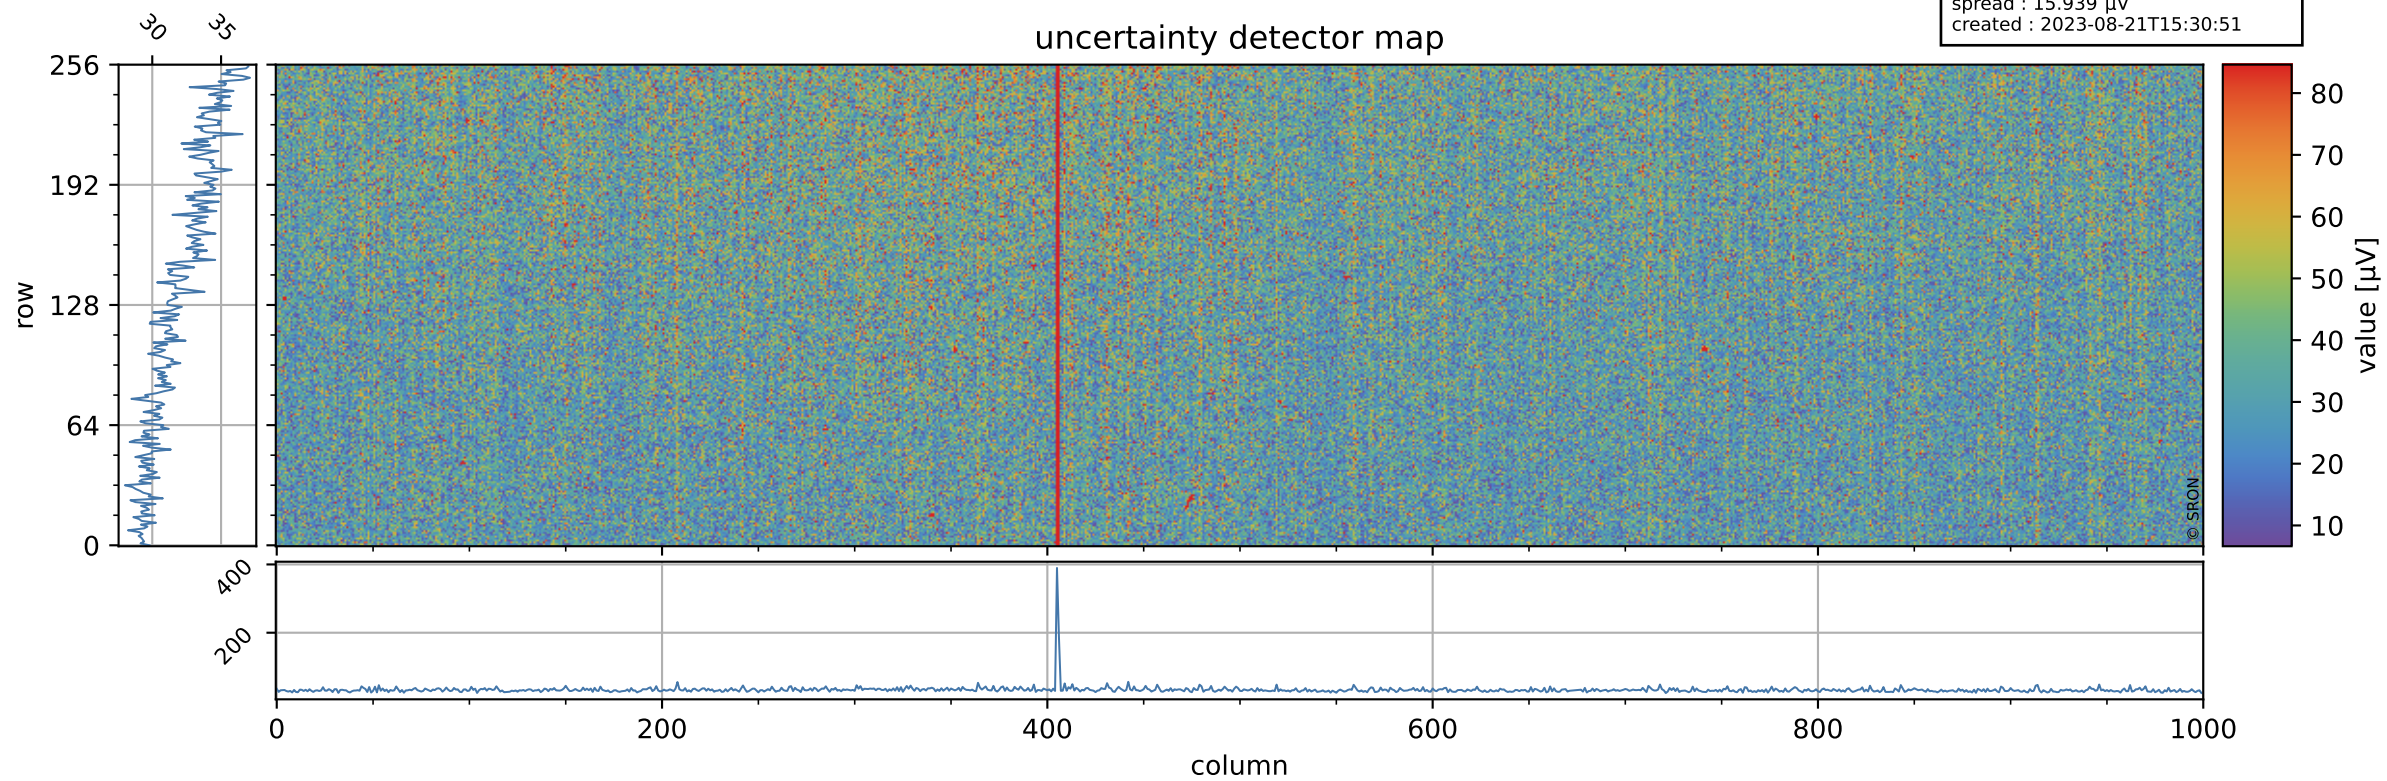

# Tropomi SWIR offset (official)

orbits : 20 in [28792, 28837]  
coverage : 2023-05-04 / 2023-05-07  
median : 0.52601 V  
spread : 0.035913 V  
created : 2023-08-21T15:30:51

## value detector map

# Tropomi SWIR offset (official)

orbits : 20 in [28792, 28837]  
coverage : 2023-05-04 / 2023-05-07  
median : 32.243  $\mu\text{V}$   
spread : 15.939  $\mu\text{V}$   
created : 2023-08-21T15:30:51

# Tropomi SWIR offset (official) ground-tracks of Sentinel-5P

orbits : 20 in [28792, 28837]  
coverage : 2023-05-04 / 2023-05-07  
created : 2023-08-21T15:30:52