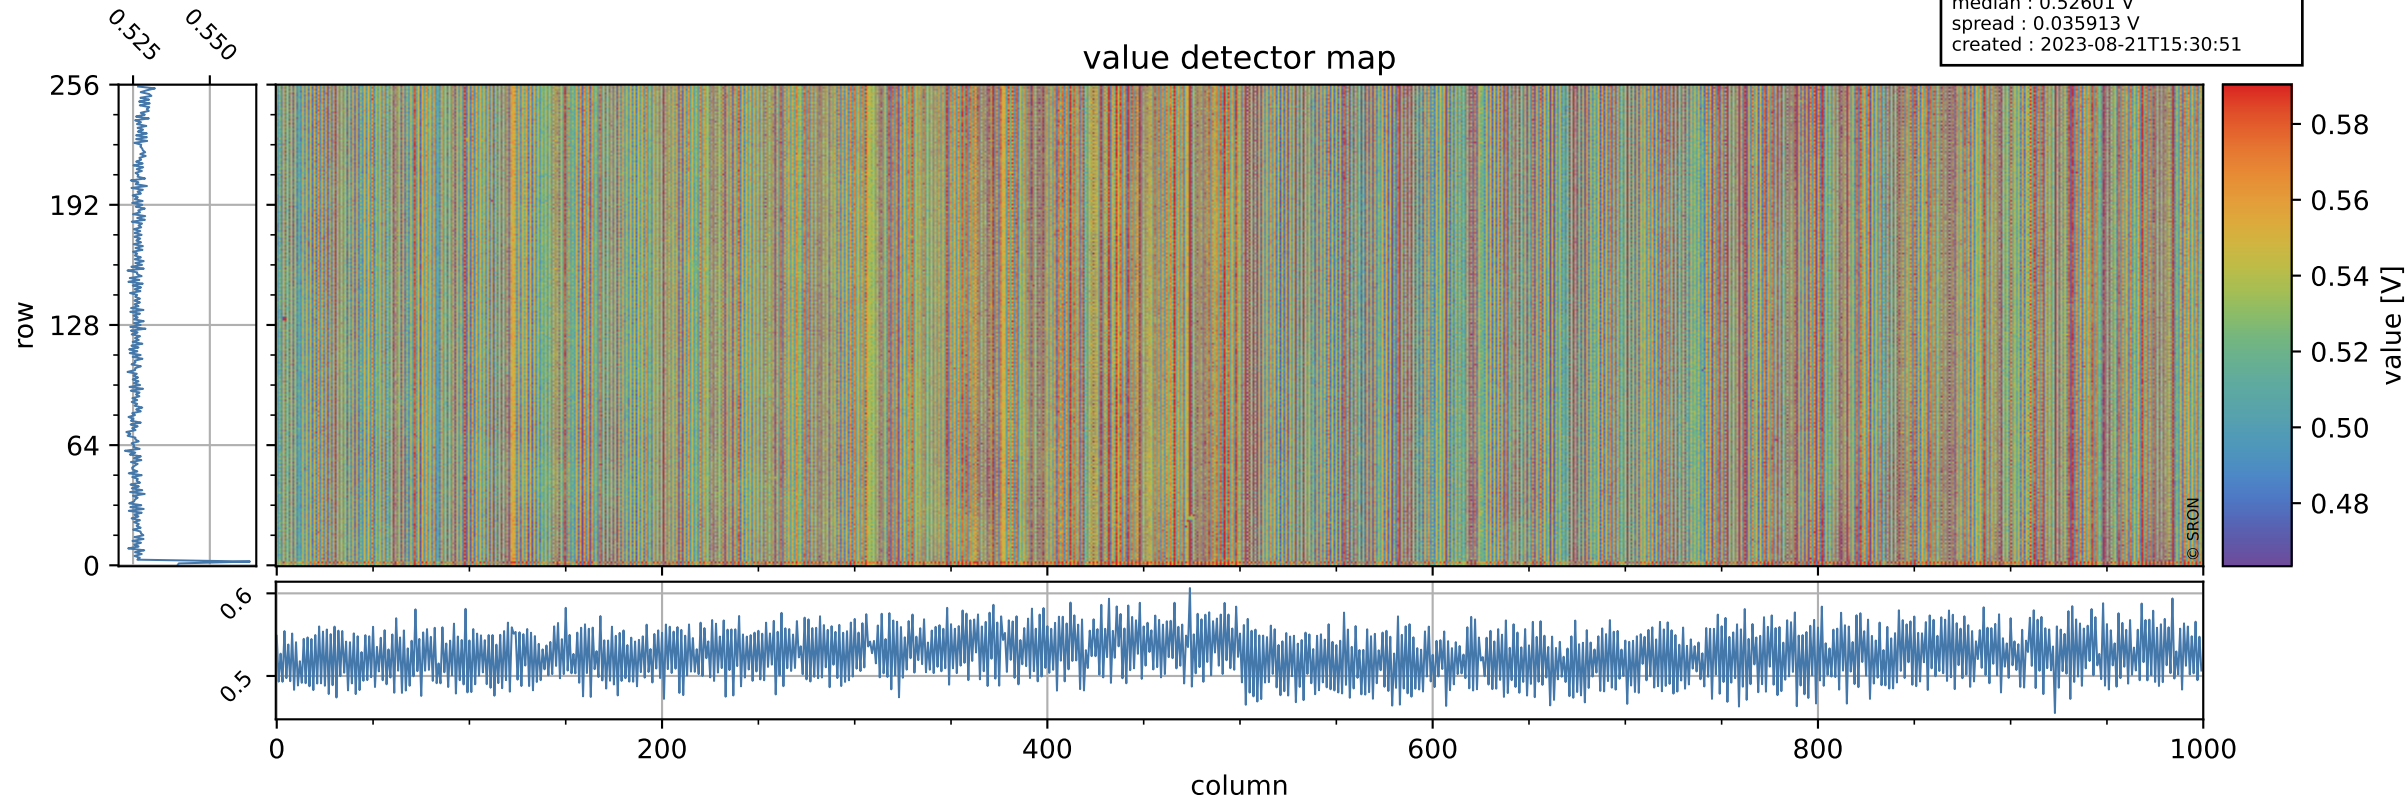

# Tropomi SWIR offset (official)

orbits : 20 in [28792, 28837]  
coverage : 2023-05-04 / 2023-05-07  
median : 0.52601 V  
spread : 0.035913 V  
created : 2023-08-21T15:30:51

## value detector map

# Tropomi SWIR offset (official)

orbits : 20 in [28792, 28837]  
coverage : 2023-05-04 / 2023-05-07  
median : 32.243  $\mu\text{V}$   
spread : 15.939  $\mu\text{V}$   
created : 2023-08-21T15:30:51

# Tropomi SWIR offset (official) ground-tracks of Sentinel-5P

orbits : 20 in [28792, 28837]  
coverage : 2023-05-04 / 2023-05-07  
created : 2023-08-21T15:30:52