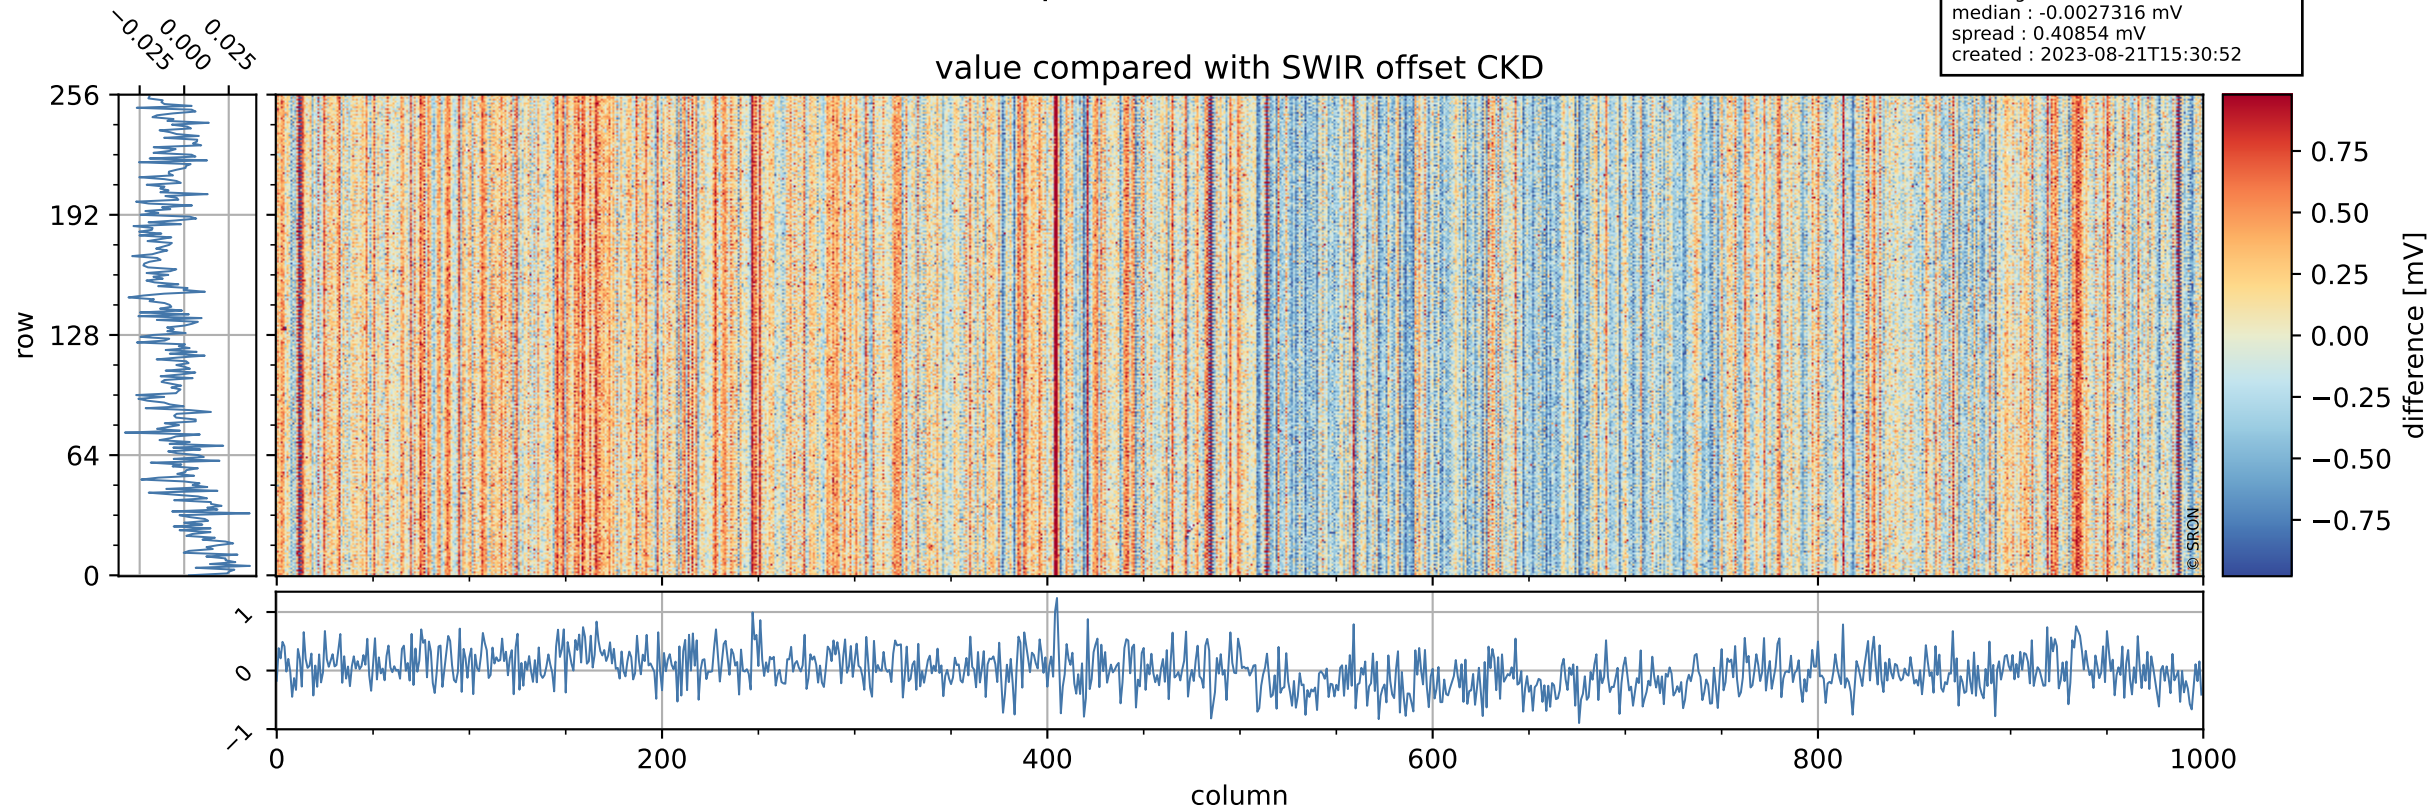

## value detector map

# Tropomi SWIR offset (official)

orbits : 20 in [28792, 28837]  
coverage : 2023-05-04 / 2023-05-07  
median : 32.243  $\mu\text{V}$   
spread : 15.939  $\mu\text{V}$   
created : 2023-08-21T15:30:51

# Tropomi SWIR offset (official)

orbits : 20 in [28792, 28837]  
coverage : 2023-05-04 / 2023-05-07  
median : -0.0027316 mV  
spread : 0.40854 mV  
created : 2023-08-21T15:30:52

value compared with SWIR offset CKD

# Tropomi SWIR offset (official) ground-tracks of Sentinel-5P

orbits : 20 in [28792, 28837]  
coverage : 2023-05-04 / 2023-05-07  
created : 2023-08-21T15:30:52