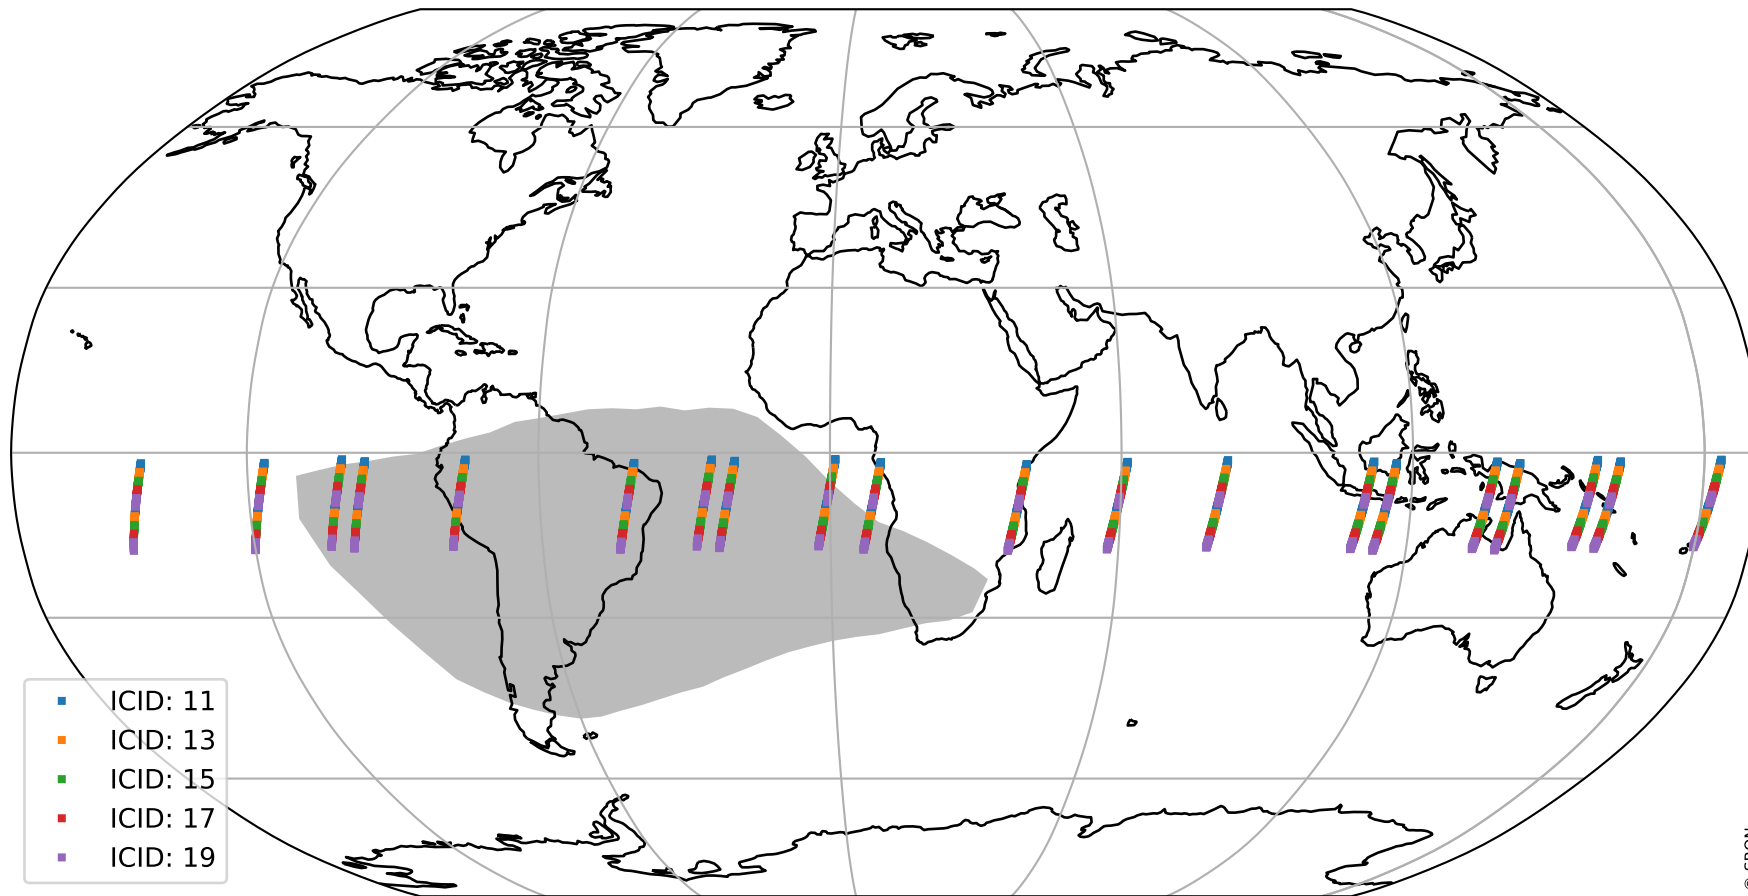

# Tropomi SWIR offset (official)

orbits : 20 in [28792, 28837]  
coverage : 2023-05-04 / 2023-05-07  
median : 32.243  $\mu\text{V}$   
spread : 15.939  $\mu\text{V}$   
created : 2023-08-21T15:30:51

# Tropomi SWIR offset (official)

orbits : 20 in [28792, 28837]  
coverage : 2023-05-04 / 2023-05-07  
median : -0.0027316 mV  
spread : 0.40854 mV  
created : 2023-08-21T15:30:52

value compared with SWIR offset CKD

# Tropomi SWIR offset (official) ground-tracks of Sentinel-5P

orbits : 20 in [28792, 28837]  
coverage : 2023-05-04 / 2023-05-07  
created : 2023-08-21T15:30:52

# Tropomi SWIR offset (official)

orbits : [2827, 28837]  
coverage : 2018-04-30 / 2023-05-07  
created : 2023-08-21T15:30:52