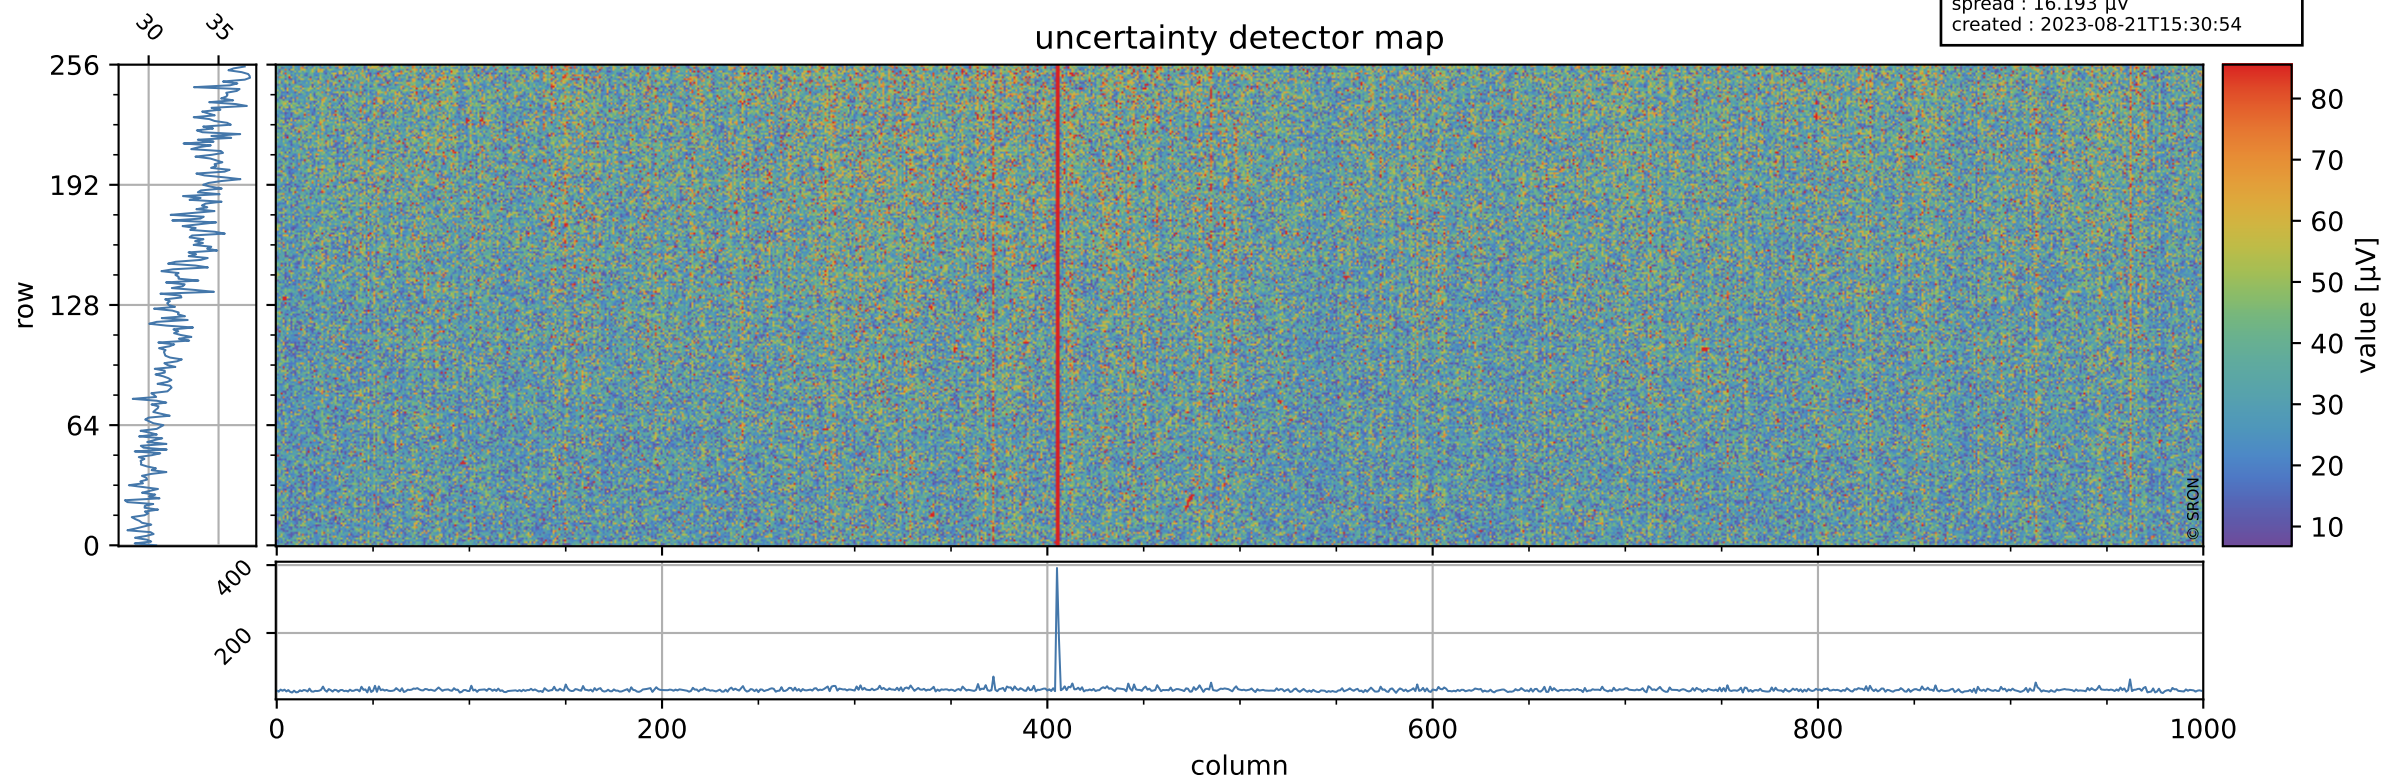

Tropomi SWIR offset (official)

orbits : 19 in [28807, 28852]
coverage : 2023-05-06 / 2023-05-09
median : 0.52601 V
spread : 0.035913 V
created : 2023-08-21T15:30:53

value detector map

Tropomi SWIR offset (official)

orbits : 19 in [28807, 28852]
coverage : 2023-05-06 / 2023-05-09
median : 32.739 μV
spread : 16.193 μV
created : 2023-08-21T15:30:54

Tropomi SWIR offset (official)

orbits : 19 in [28807, 28852]
coverage : 2023-05-06 / 2023-05-09
median : -0.011023 mV
spread : 0.41099 mV
created : 2023-08-21T15:30:54

value compared with SWIR offset CKD

Tropomi SWIR offset (official) ground-tracks of Sentinel-5P

orbits : 19 in [28807, 28852]
coverage : 2023-05-06 / 2023-05-09
created : 2023-08-21T15:30:54

Tropomi SWIR offset (official)

orbits : [2827, 28852]
coverage : 2018-04-30 / 2023-05-09
created : 2023-08-21T15:30:55

trend of detector median & temperatures