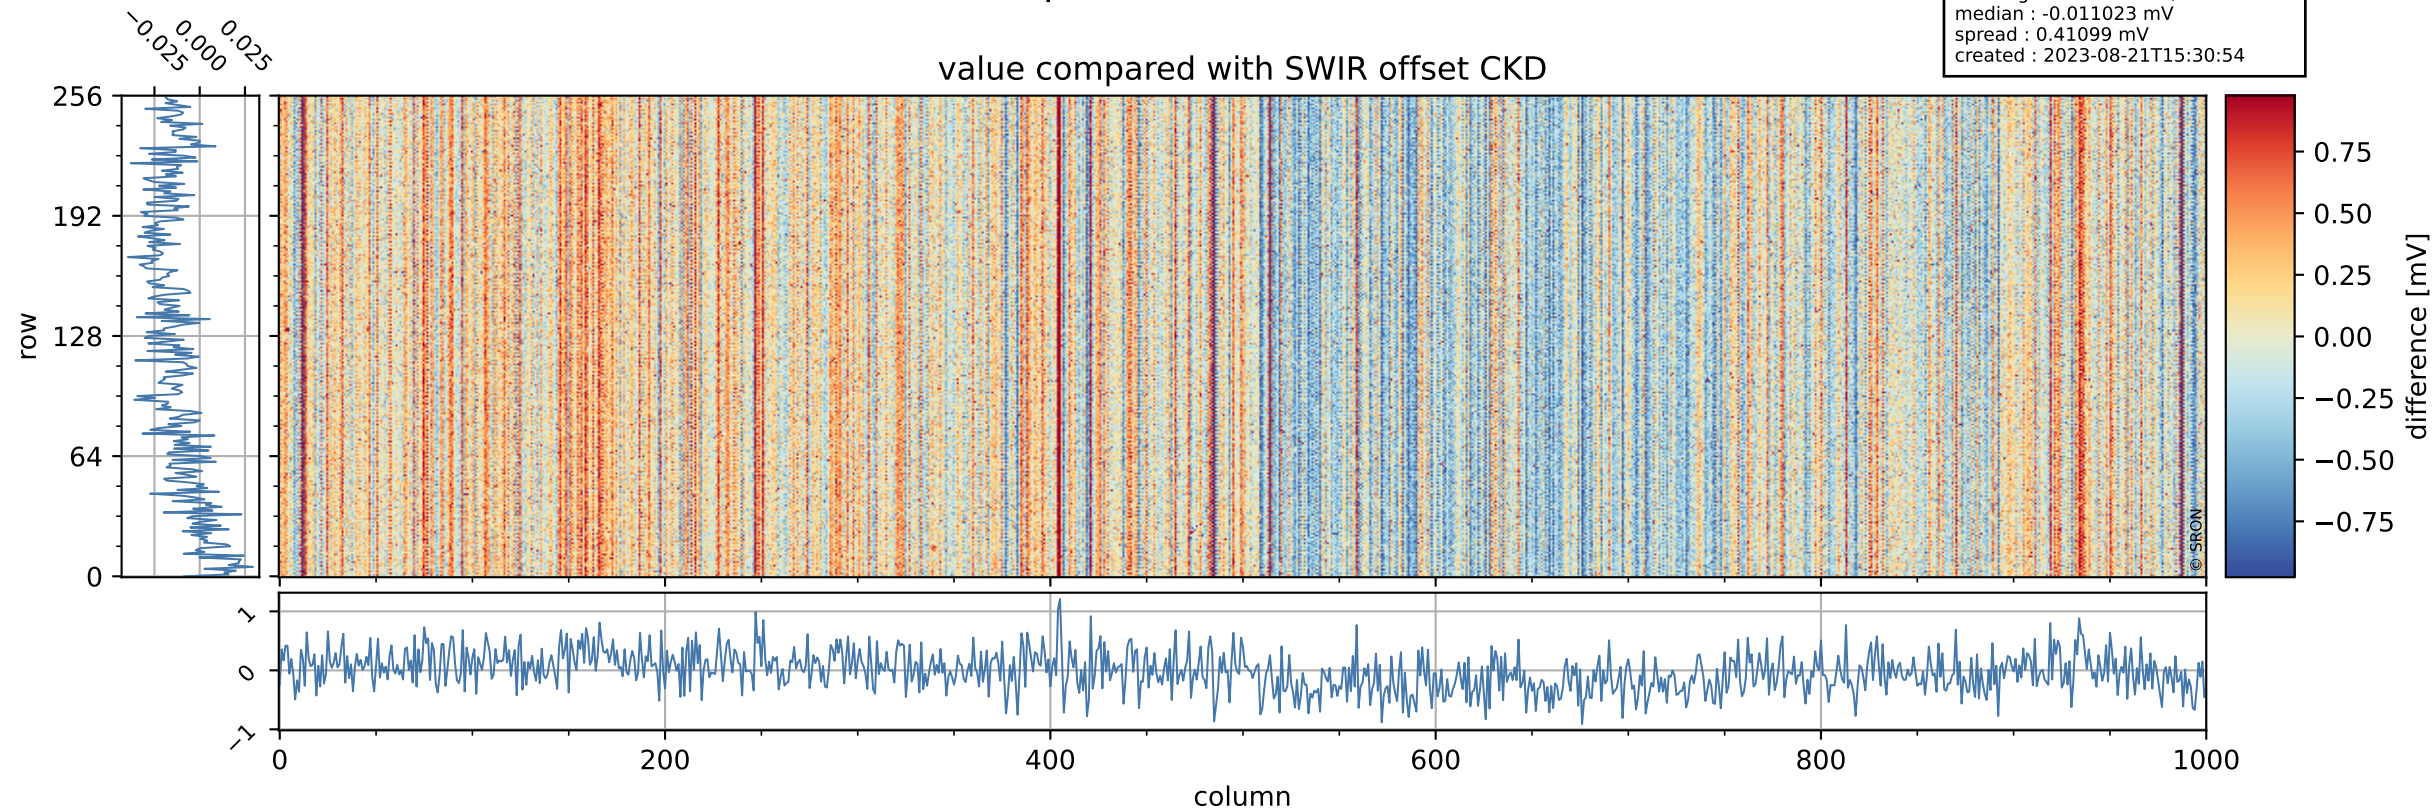

Tropomi SWIR offset (official)

orbits : 19 in [28807, 28852]
coverage : 2023-05-06 / 2023-05-09
median : 0.52601 V
spread : 0.035913 V
created : 2023-08-21T15:30:53

value detector map

Tropomi SWIR offset (official)

orbits : 19 in [28807, 28852]
coverage : 2023-05-06 / 2023-05-09
median : 32.739 μV
spread : 16.193 μV
created : 2023-08-21T15:30:54

Tropomi SWIR offset (official)

orbits : 19 in [28807, 28852]
coverage : 2023-05-06 / 2023-05-09
median : -0.011023 mV
spread : 0.41099 mV
created : 2023-08-21T15:30:54

value compared with SWIR offset CKD

Tropomi SWIR offset (official) ground-tracks of Sentinel-5P

orbits : 19 in [28807, 28852]
coverage : 2023-05-06 / 2023-05-09
created : 2023-08-21T15:30:54

Tropomi SWIR offset (official)

orbits : [2827, 28852]
coverage : 2018-04-30 / 2023-05-09
created : 2023-08-21T15:30:55

trend of detector median & temperatures