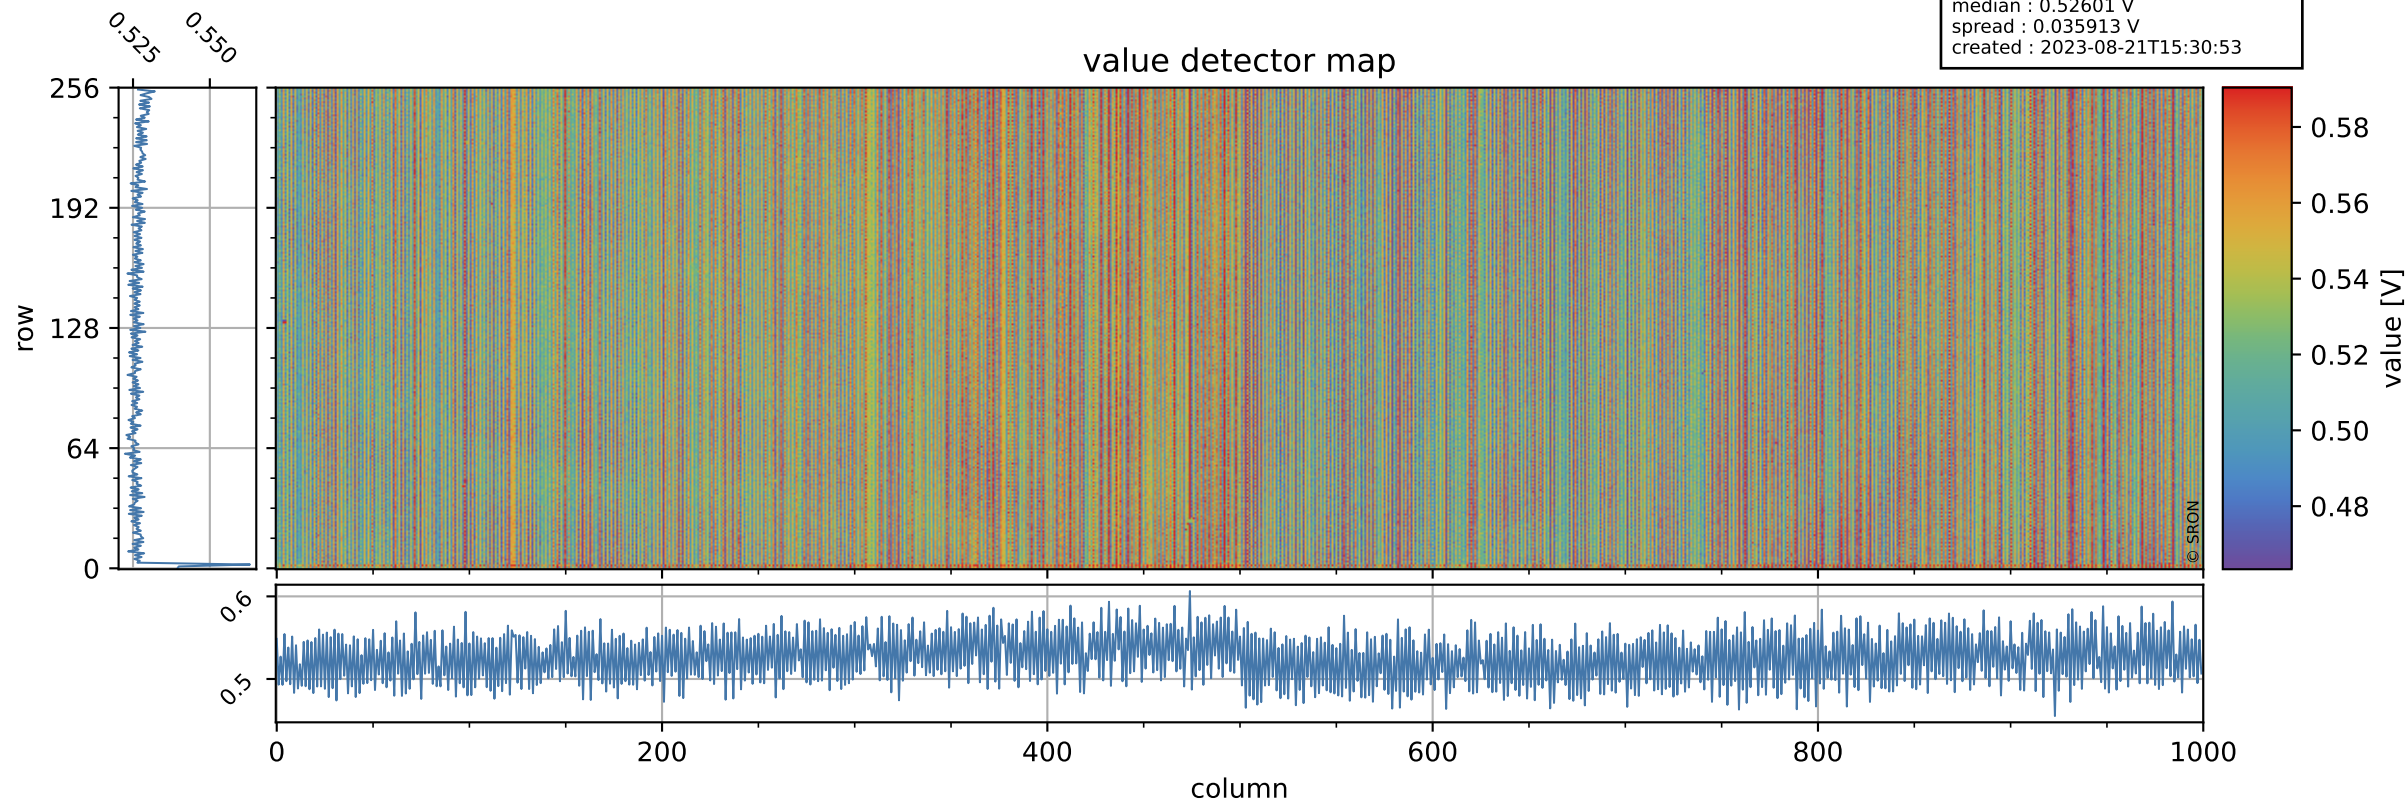

Tropomi SWIR offset (official)

orbits : 19 in [28807, 28852]
coverage : 2023-05-06 / 2023-05-09
median : 0.52601 V
spread : 0.035913 V
created : 2023-08-21T15:30:53

value detector map

Tropomi SWIR offset (official)

orbits : 19 in [28807, 28852]
coverage : 2023-05-06 / 2023-05-09
median : 32.739 μV
spread : 16.193 μV
created : 2023-08-21T15:30:54

Tropomi SWIR offset (official)

orbits : 19 in [28807, 28852]
coverage : 2023-05-06 / 2023-05-09
median : -0.011023 mV
spread : 0.41099 mV
created : 2023-08-21T15:30:54

value compared with SWIR offset CKD

Tropomi SWIR offset (official) ground-tracks of Sentinel-5P

orbits : 19 in [28807, 28852]
coverage : 2023-05-06 / 2023-05-09
created : 2023-08-21T15:30:54

Tropomi SWIR offset (official)

orbits : [2827, 28852]
coverage : 2018-04-30 / 2023-05-09
created : 2023-08-21T15:30:55

trend of detector median & temperatures