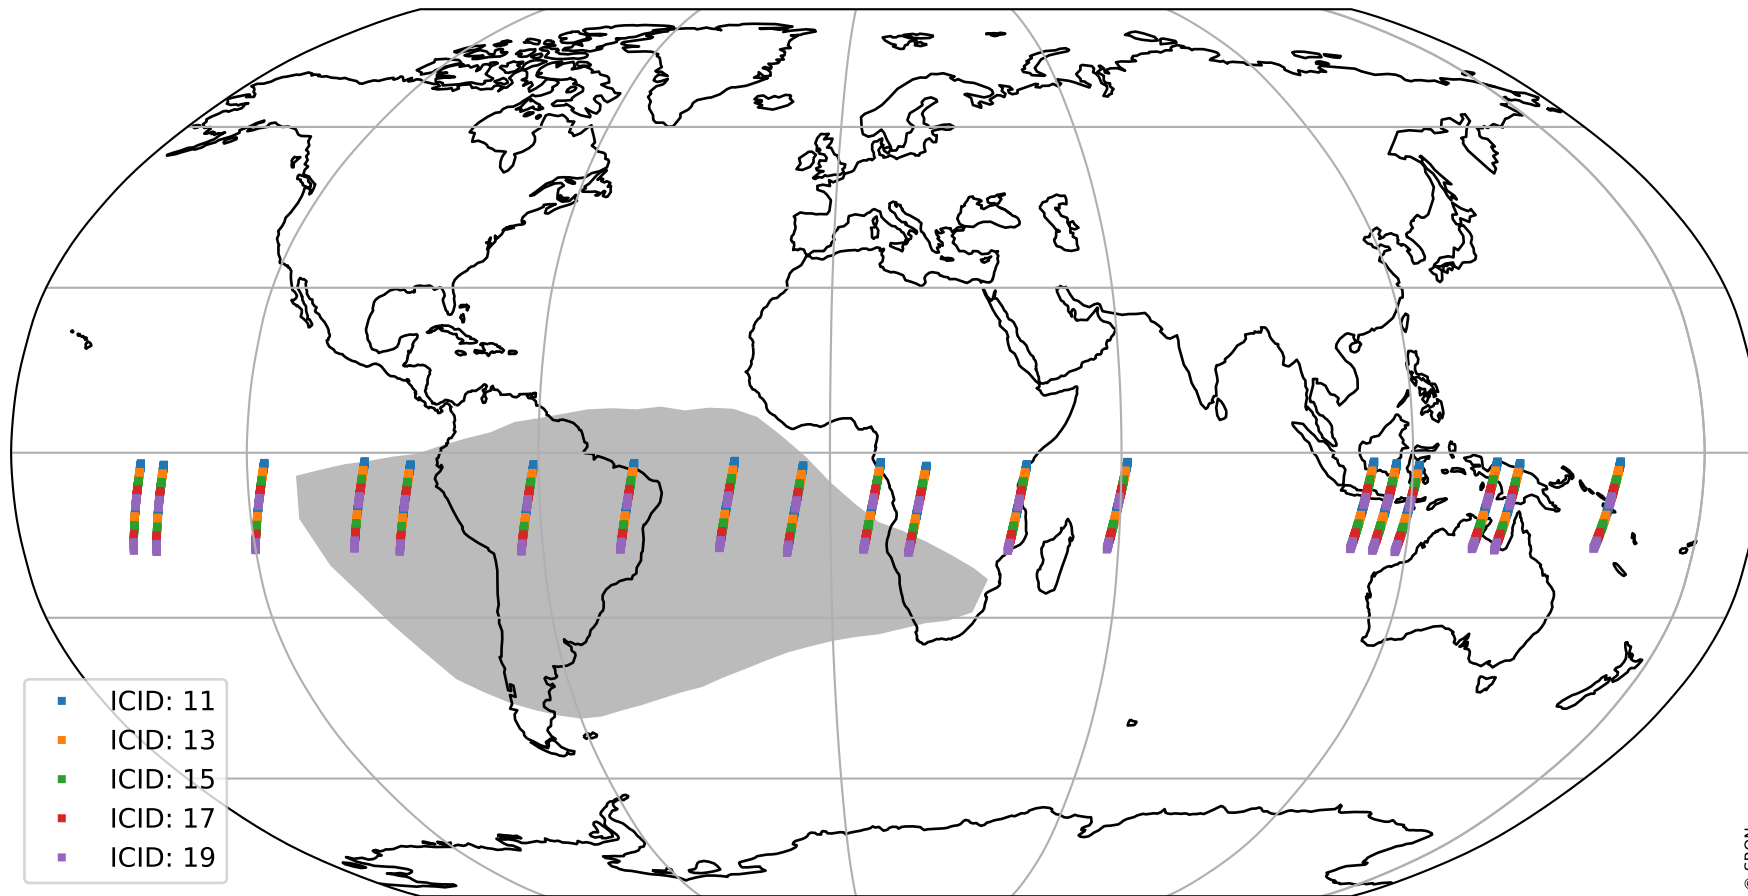

Tropomi SWIR offset (official)

orbits : 19 in [28807, 28852]
coverage : 2023-05-06 / 2023-05-09
median : 0.52601 V
spread : 0.035913 V
created : 2023-08-21T15:30:53

value detector map

Tropomi SWIR offset (official)

orbits : 19 in [28807, 28852]
coverage : 2023-05-06 / 2023-05-09
median : 32.739 μV
spread : 16.193 μV
created : 2023-08-21T15:30:54

Tropomi SWIR offset (official)

orbits : 19 in [28807, 28852]
coverage : 2023-05-06 / 2023-05-09
median : -0.011023 mV
spread : 0.41099 mV
created : 2023-08-21T15:30:54

value compared with SWIR offset CKD

Tropomi SWIR offset (official) ground-tracks of Sentinel-5P

orbits : 19 in [28807, 28852]
coverage : 2023-05-06 / 2023-05-09
created : 2023-08-21T15:30:54

Tropomi SWIR offset (official)

orbits : [2827, 28852]
coverage : 2018-04-30 / 2023-05-09
created : 2023-08-21T15:30:55

trend of detector median & temperatures