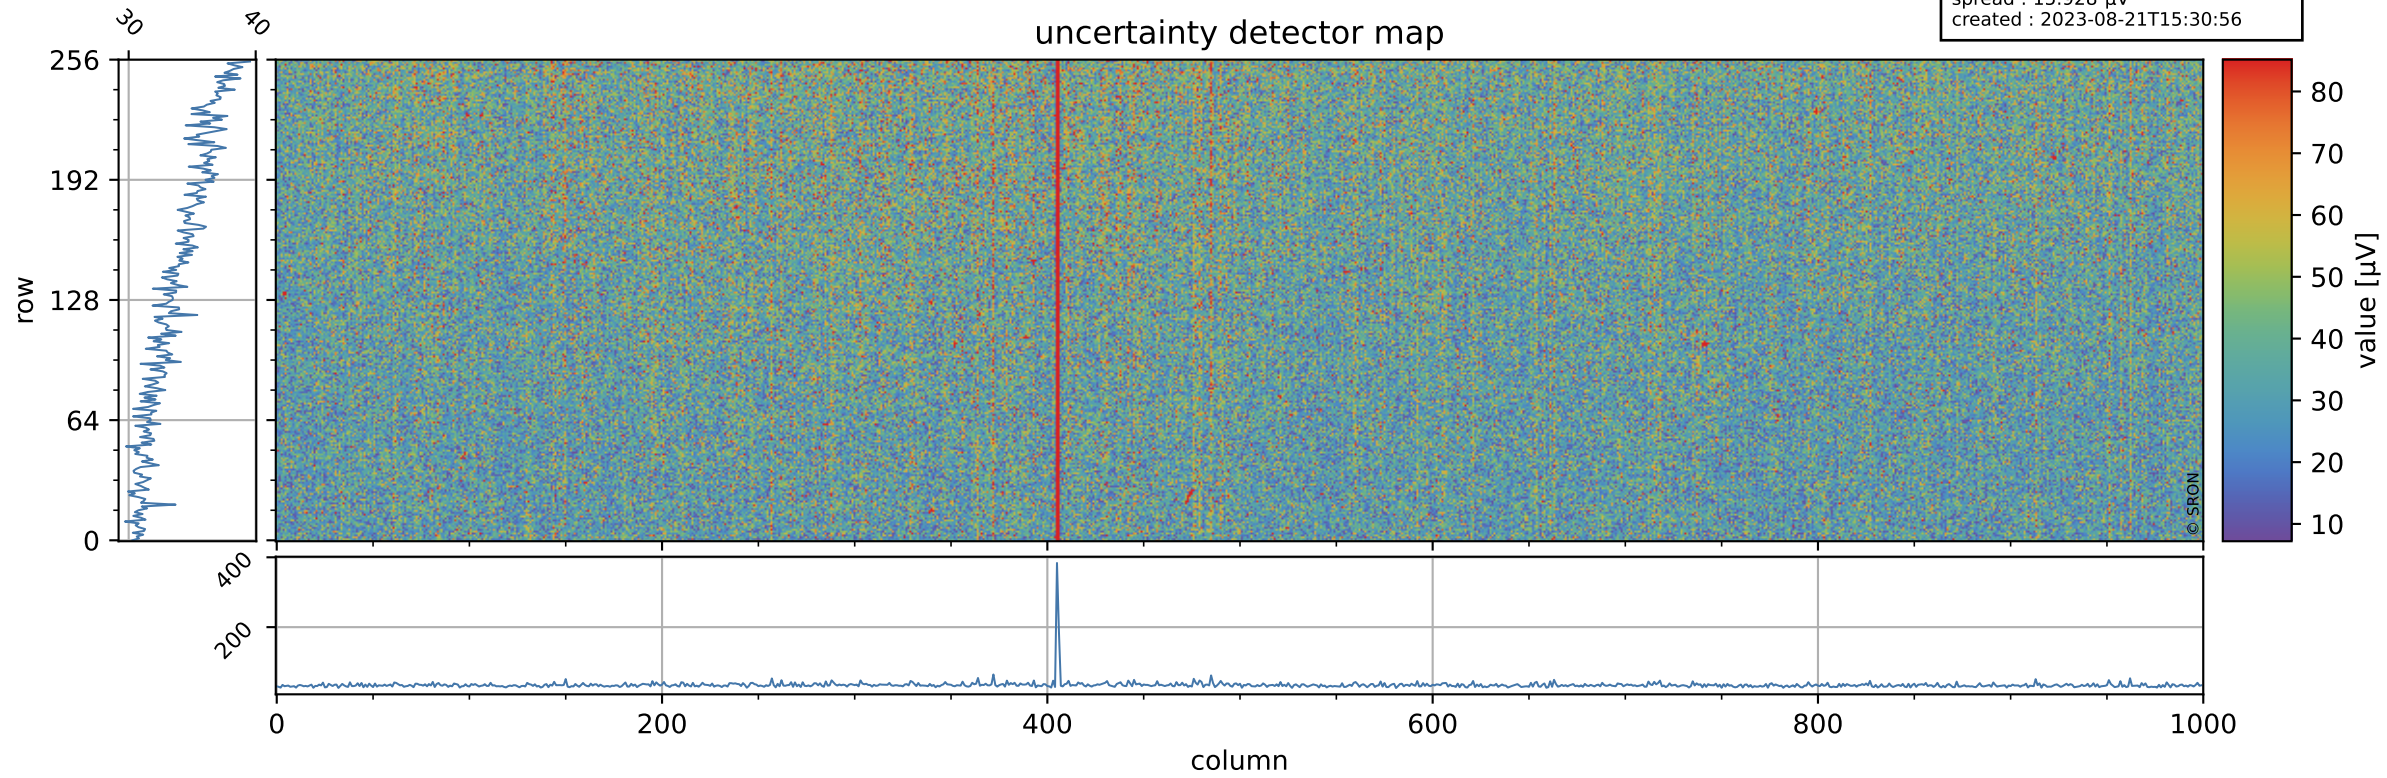

Tropomi SWIR offset (official)

orbits : 20 in [28822, 28867]
coverage : 2023-05-06 / 2023-05-10
median : 0.526 V
spread : 0.035911 V
created : 2023-08-21T15:30:55

value detector map

Tropomi SWIR offset (official)

orbits : 20 in [28822, 28867]
coverage : 2023-05-06 / 2023-05-10
median : 33.966 μV
spread : 15.928 μV
created : 2023-08-21T15:30:56

Tropomi SWIR offset (official)

orbits : 20 in [28822, 28867]
coverage : 2023-05-06 / 2023-05-10
median : -0.010429 mV
spread : 0.40939 mV
created : 2023-08-21T15:30:56

value compared with SWIR offset CKD

Tropomi SWIR offset (official) ground-tracks of Sentinel-5P

orbits : 20 in [28822, 28867]
coverage : 2023-05-06 / 2023-05-10
created : 2023-08-21T15:30:56

Tropomi SWIR offset (official)

orbits : [2827, 28867]
coverage : 2018-04-30 / 2023-05-10
created : 2023-08-21T15:30:57

trend of detector median & temperatures