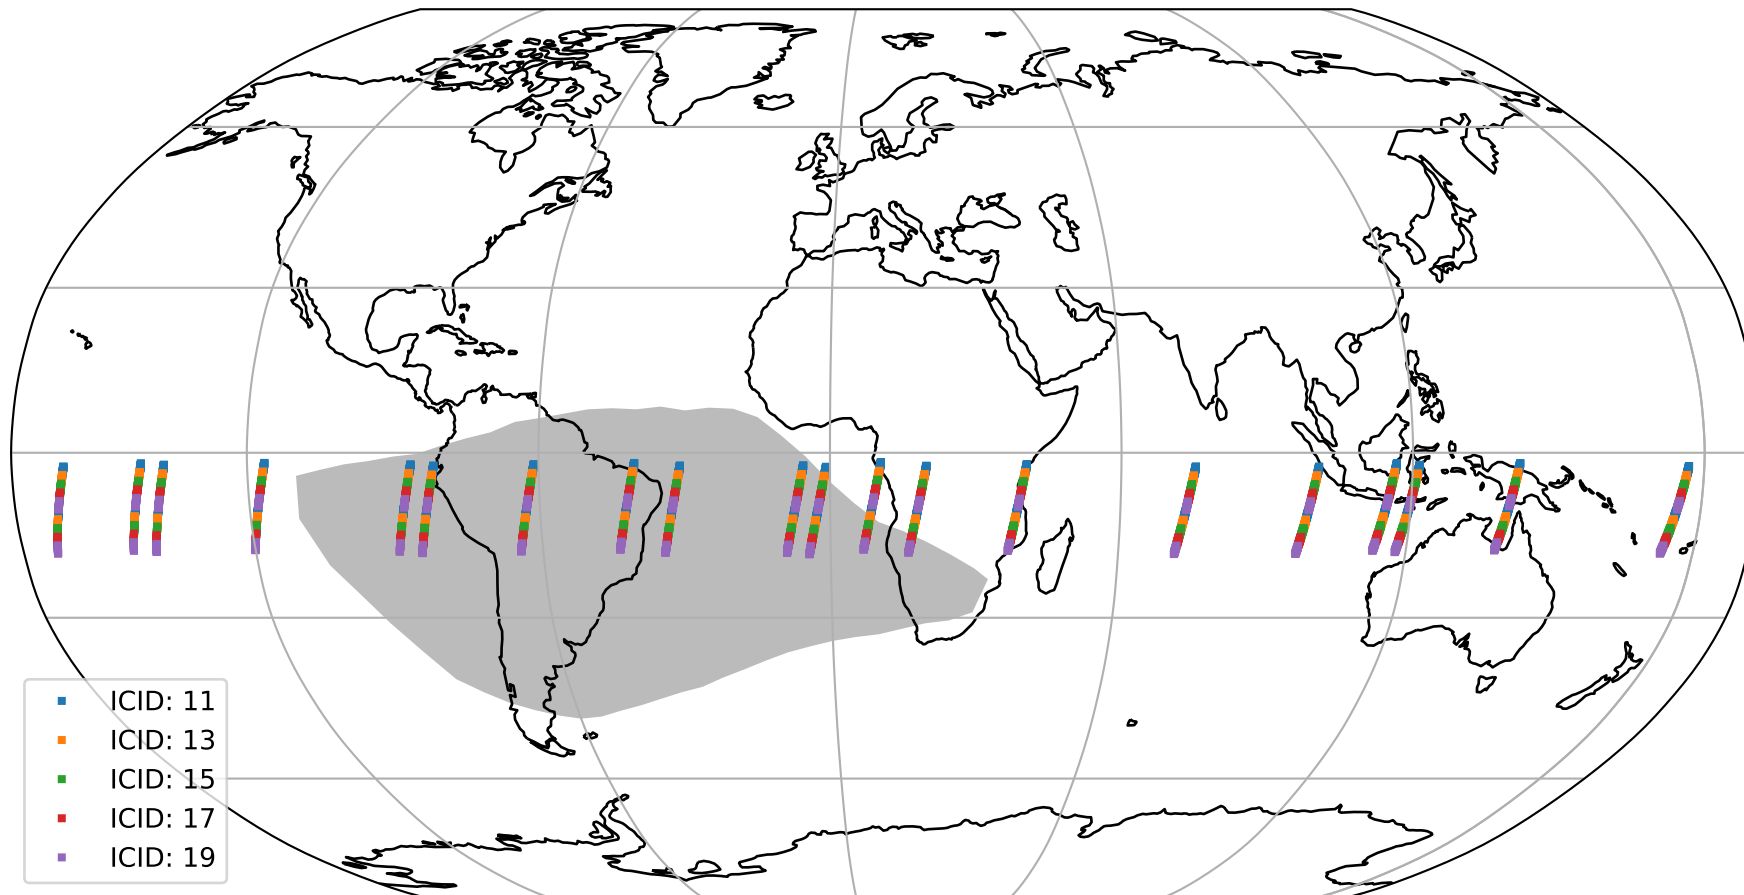

Tropomi SWIR offset (official)

orbits : 20 in [28822, 28867]
coverage : 2023-05-06 / 2023-05-10
median : 0.526 V
spread : 0.035911 V
created : 2023-08-21T15:30:55

value detector map

Tropomi SWIR offset (official)

orbits : 20 in [28822, 28867]
coverage : 2023-05-06 / 2023-05-10
median : 33.966 μV
spread : 15.928 μV
created : 2023-08-21T15:30:56

Tropomi SWIR offset (official)

orbits : 20 in [28822, 28867]
coverage : 2023-05-06 / 2023-05-10
median : -0.010429 mV
spread : 0.40939 mV
created : 2023-08-21T15:30:56

value compared with SWIR offset CKD

Tropomi SWIR offset (official) ground-tracks of Sentinel-5P

orbits : 20 in [28822, 28867]
coverage : 2023-05-06 / 2023-05-10
created : 2023-08-21T15:30:56

Tropomi SWIR offset (official)

orbits : [2827, 28867]
coverage : 2018-04-30 / 2023-05-10
created : 2023-08-21T15:30:57

trend of detector median & temperatures