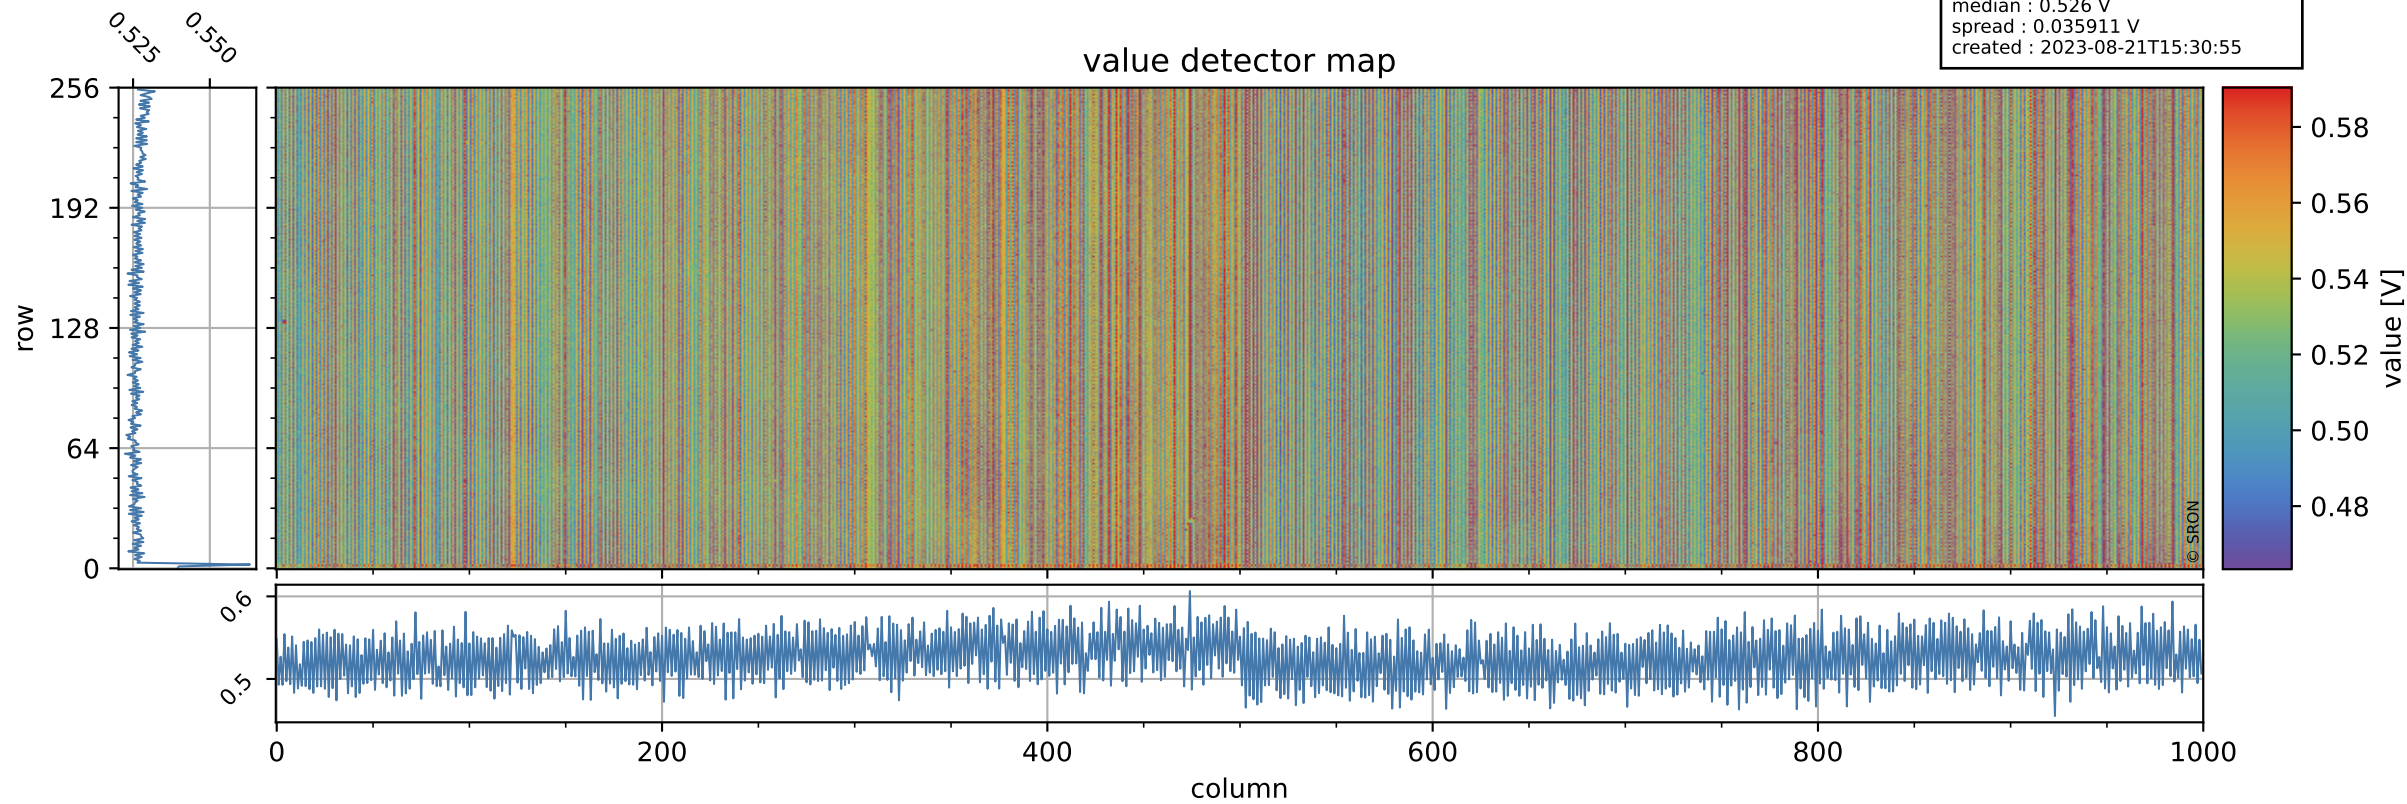

Tropomi SWIR offset (official)

orbits : 20 in [28822, 28867]
coverage : 2023-05-06 / 2023-05-10
median : 0.526 V
spread : 0.035911 V
created : 2023-08-21T15:30:55

value detector map

Tropomi SWIR offset (official)

orbits : 20 in [28822, 28867]
coverage : 2023-05-06 / 2023-05-10
median : 33.966 μV
spread : 15.928 μV
created : 2023-08-21T15:30:56

Tropomi SWIR offset (official)

orbits : 20 in [28822, 28867]
coverage : 2023-05-06 / 2023-05-10
median : -0.010429 mV
spread : 0.40939 mV
created : 2023-08-21T15:30:56

value compared with SWIR offset CKD

Tropomi SWIR offset (official) ground-tracks of Sentinel-5P

orbits : 20 in [28822, 28867]
coverage : 2023-05-06 / 2023-05-10
created : 2023-08-21T15:30:56

Tropomi SWIR offset (official)

orbits : [2827, 28867]
coverage : 2018-04-30 / 2023-05-10
created : 2023-08-21T15:30:57

trend of detector median & temperatures