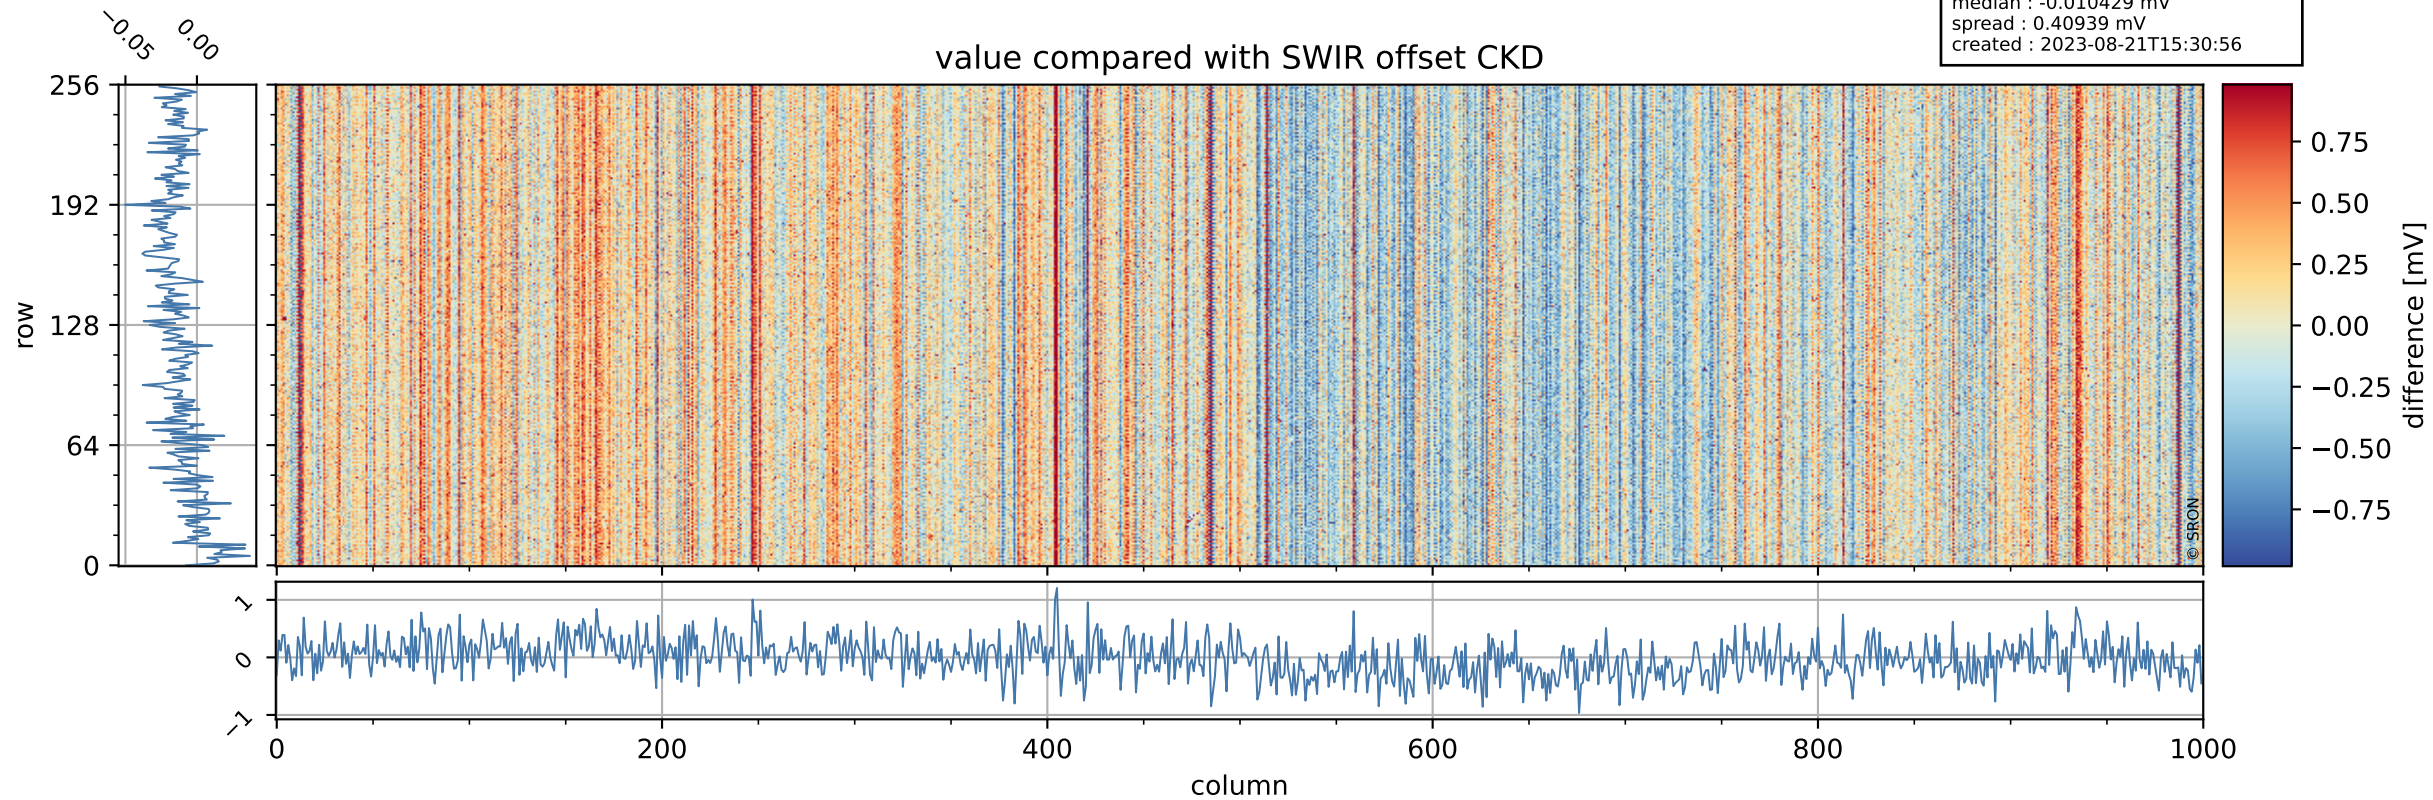

Tropomi SWIR offset (official)

orbits : 20 in [28822, 28867]
coverage : 2023-05-06 / 2023-05-10
median : 0.526 V
spread : 0.035911 V
created : 2023-08-21T15:30:55

value detector map

Tropomi SWIR offset (official)

orbits : 20 in [28822, 28867]
coverage : 2023-05-06 / 2023-05-10
median : 33.966 μV
spread : 15.928 μV
created : 2023-08-21T15:30:56

Tropomi SWIR offset (official)

orbits : 20 in [28822, 28867]
coverage : 2023-05-06 / 2023-05-10
median : -0.010429 mV
spread : 0.40939 mV
created : 2023-08-21T15:30:56

value compared with SWIR offset CKD

Tropomi SWIR offset (official) ground-tracks of Sentinel-5P

orbits : 20 in [28822, 28867]
coverage : 2023-05-06 / 2023-05-10
created : 2023-08-21T15:30:56

Tropomi SWIR offset (official)

orbits : [2827, 28867]
coverage : 2018-04-30 / 2023-05-10
created : 2023-08-21T15:30:57

trend of detector median & temperatures