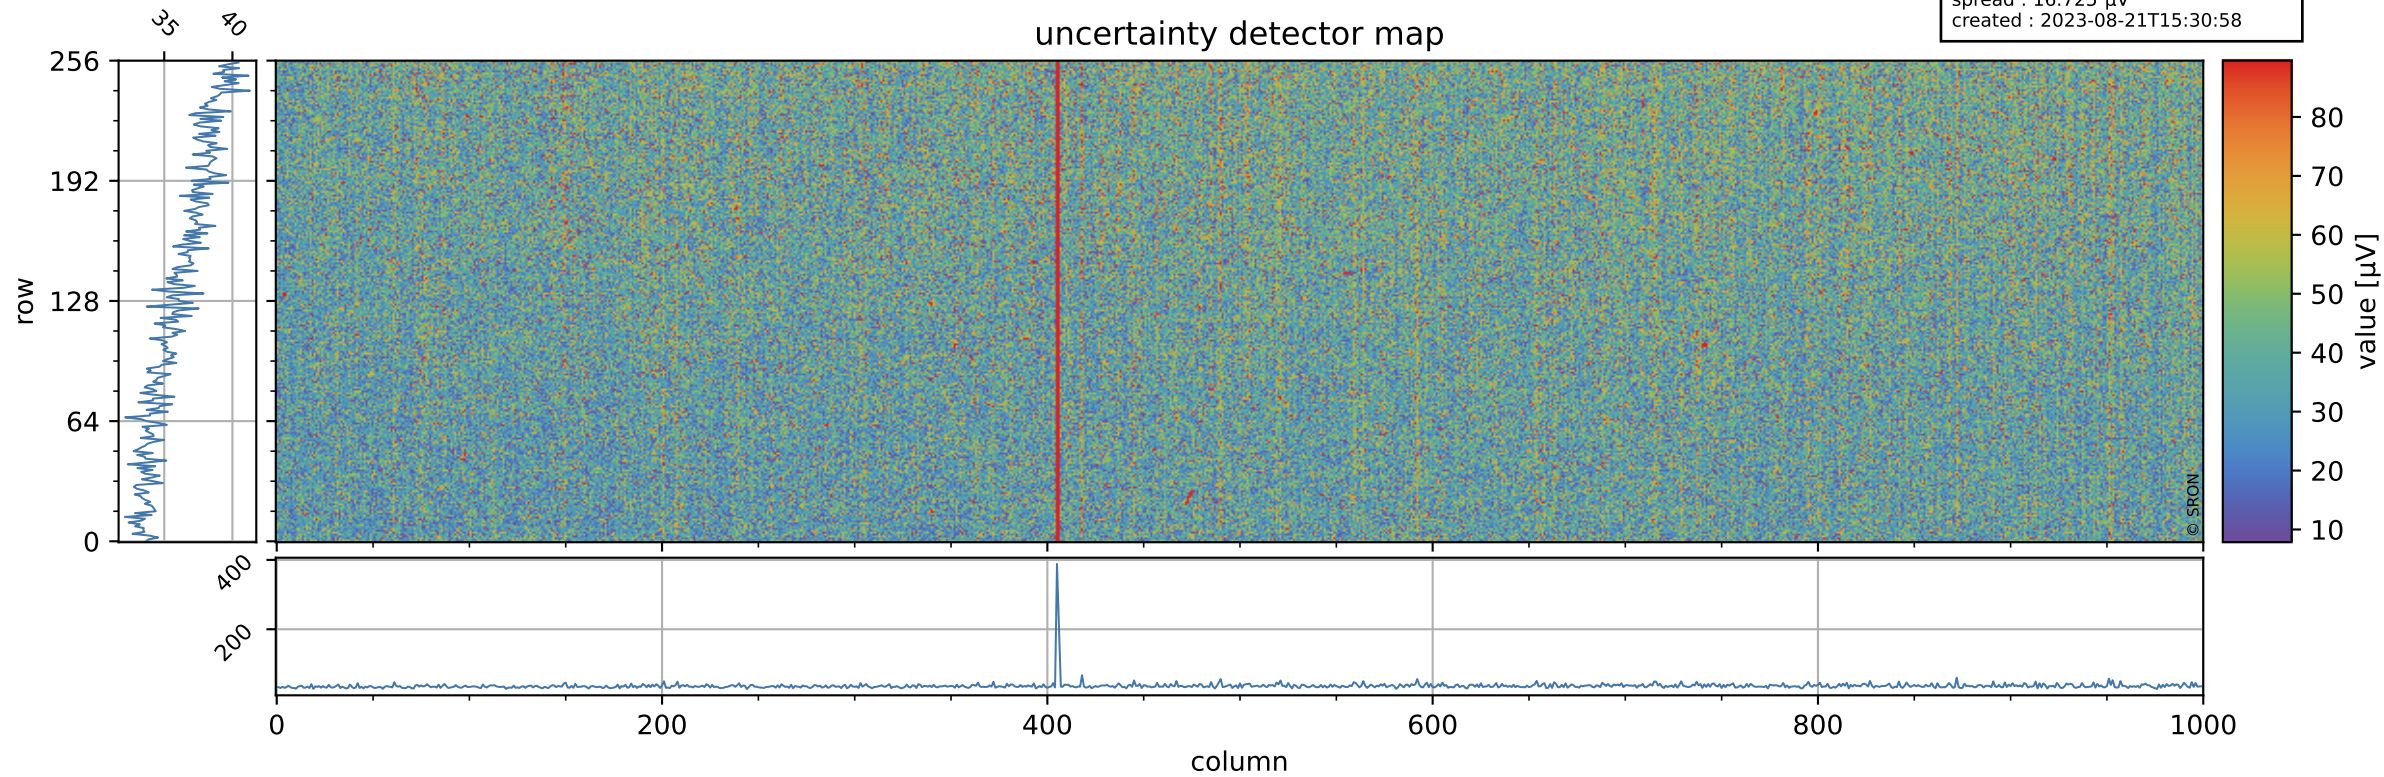

Tropomi SWIR offset (official)

orbits : 19 in [28837, 28882]
coverage : 2023-05-08 / 2023-05-11
median : 0.52601 V
spread : 0.03591 V
created : 2023-08-21T15:30:58

value detector map

Tropomi SWIR offset (official)

orbits : 19 in [28837, 28882]
coverage : 2023-05-08 / 2023-05-11
median : 36.294 μV
spread : 16.725 μV
created : 2023-08-21T15:30:58

Tropomi SWIR offset (official)

value compared with SWIR offset CKD

orbits : 19 in [28837, 28882]
coverage : 2023-05-08 / 2023-05-11
median : -0.0064376 mV
spread : 0.4084 mV
created : 2023-08-21T15:30:58

Tropomi SWIR offset (official) ground-tracks of Sentinel-5P

orbits : 19 in [28837, 28882]
coverage : 2023-05-08 / 2023-05-11
created : 2023-08-21T15:30:59

Tropomi SWIR offset (official)

orbits : [2827, 28882]
coverage : 2018-04-30 / 2023-05-11
created : 2023-08-21T15:30:59

trend of detector median & temperatures