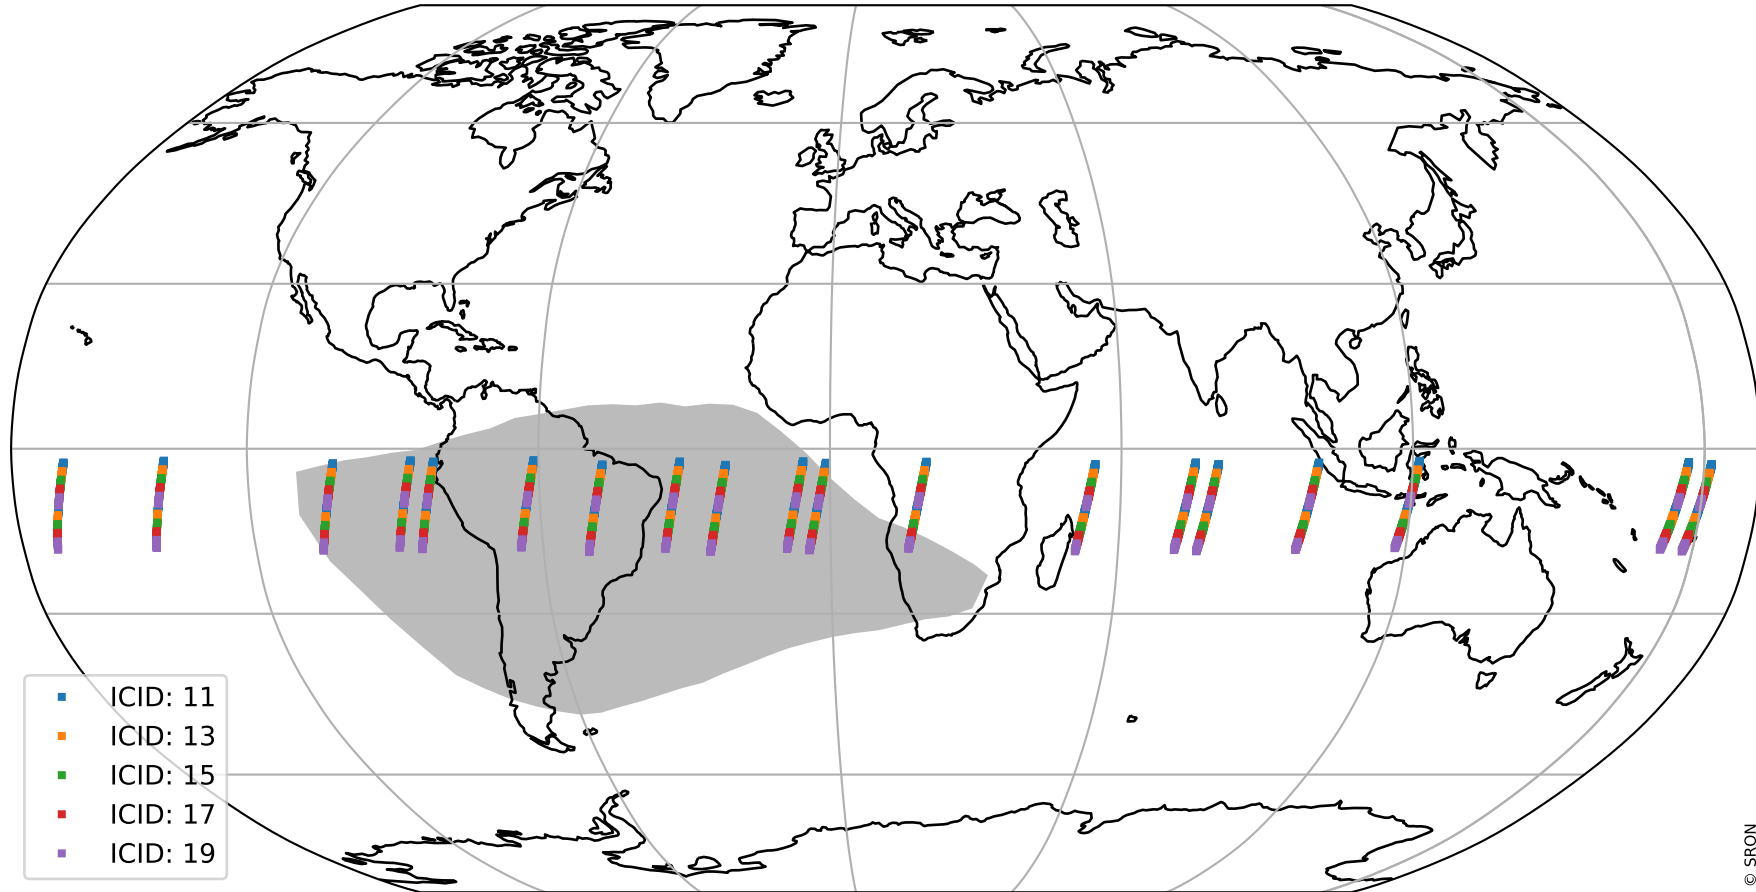

Tropomi SWIR offset (official)

orbits : 19 in [28837, 28882]
coverage : 2023-05-08 / 2023-05-11
median : 0.52601 V
spread : 0.03591 V
created : 2023-08-21T15:30:58

value detector map

Tropomi SWIR offset (official)

orbits : 19 in [28837, 28882]
coverage : 2023-05-08 / 2023-05-11
median : 36.294 μV
spread : 16.725 μV
created : 2023-08-21T15:30:58

Tropomi SWIR offset (official)

value compared with SWIR offset CKD

orbits : 19 in [28837, 28882]
coverage : 2023-05-08 / 2023-05-11
median : -0.0064376 mV
spread : 0.4084 mV
created : 2023-08-21T15:30:58

Tropomi SWIR offset (official) ground-tracks of Sentinel-5P

orbits : 19 in [28837, 28882]
coverage : 2023-05-08 / 2023-05-11
created : 2023-08-21T15:30:59

Tropomi SWIR offset (official)

orbits : [2827, 28882]
coverage : 2018-04-30 / 2023-05-11
created : 2023-08-21T15:30:59