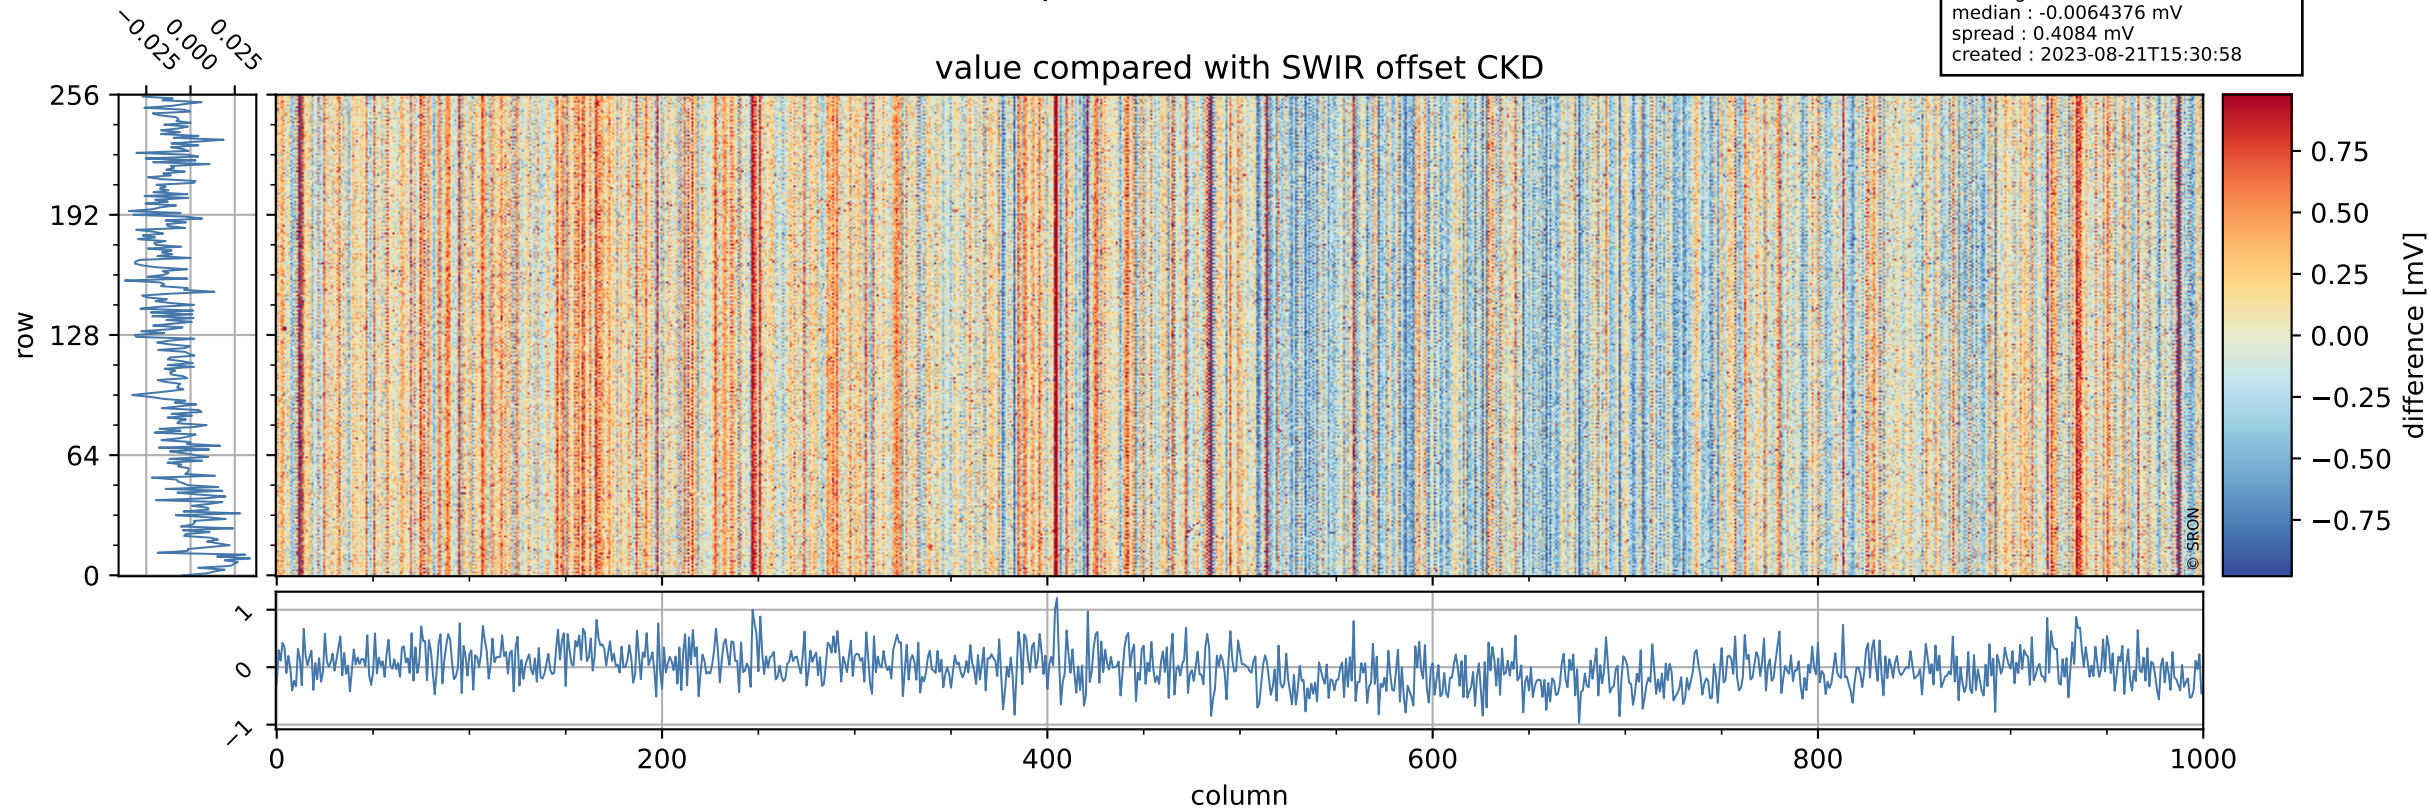

Tropomi SWIR offset (official)

orbits : 19 in [28837, 28882]
coverage : 2023-05-08 / 2023-05-11
median : 0.52601 V
spread : 0.03591 V
created : 2023-08-21T15:30:58

value detector map

Tropomi SWIR offset (official)

orbits : 19 in [28837, 28882]
coverage : 2023-05-08 / 2023-05-11
median : 36.294 μV
spread : 16.725 μV
created : 2023-08-21T15:30:58

Tropomi SWIR offset (official)

value compared with SWIR offset CKD

orbits : 19 in [28837, 28882]
coverage : 2023-05-08 / 2023-05-11
median : -0.0064376 mV
spread : 0.4084 mV
created : 2023-08-21T15:30:58

Tropomi SWIR offset (official) ground-tracks of Sentinel-5P

orbits : 19 in [28837, 28882]
coverage : 2023-05-08 / 2023-05-11
created : 2023-08-21T15:30:59

Tropomi SWIR offset (official)

orbits : [2827, 28882]
coverage : 2018-04-30 / 2023-05-11
created : 2023-08-21T15:30:59

trend of detector median & temperatures