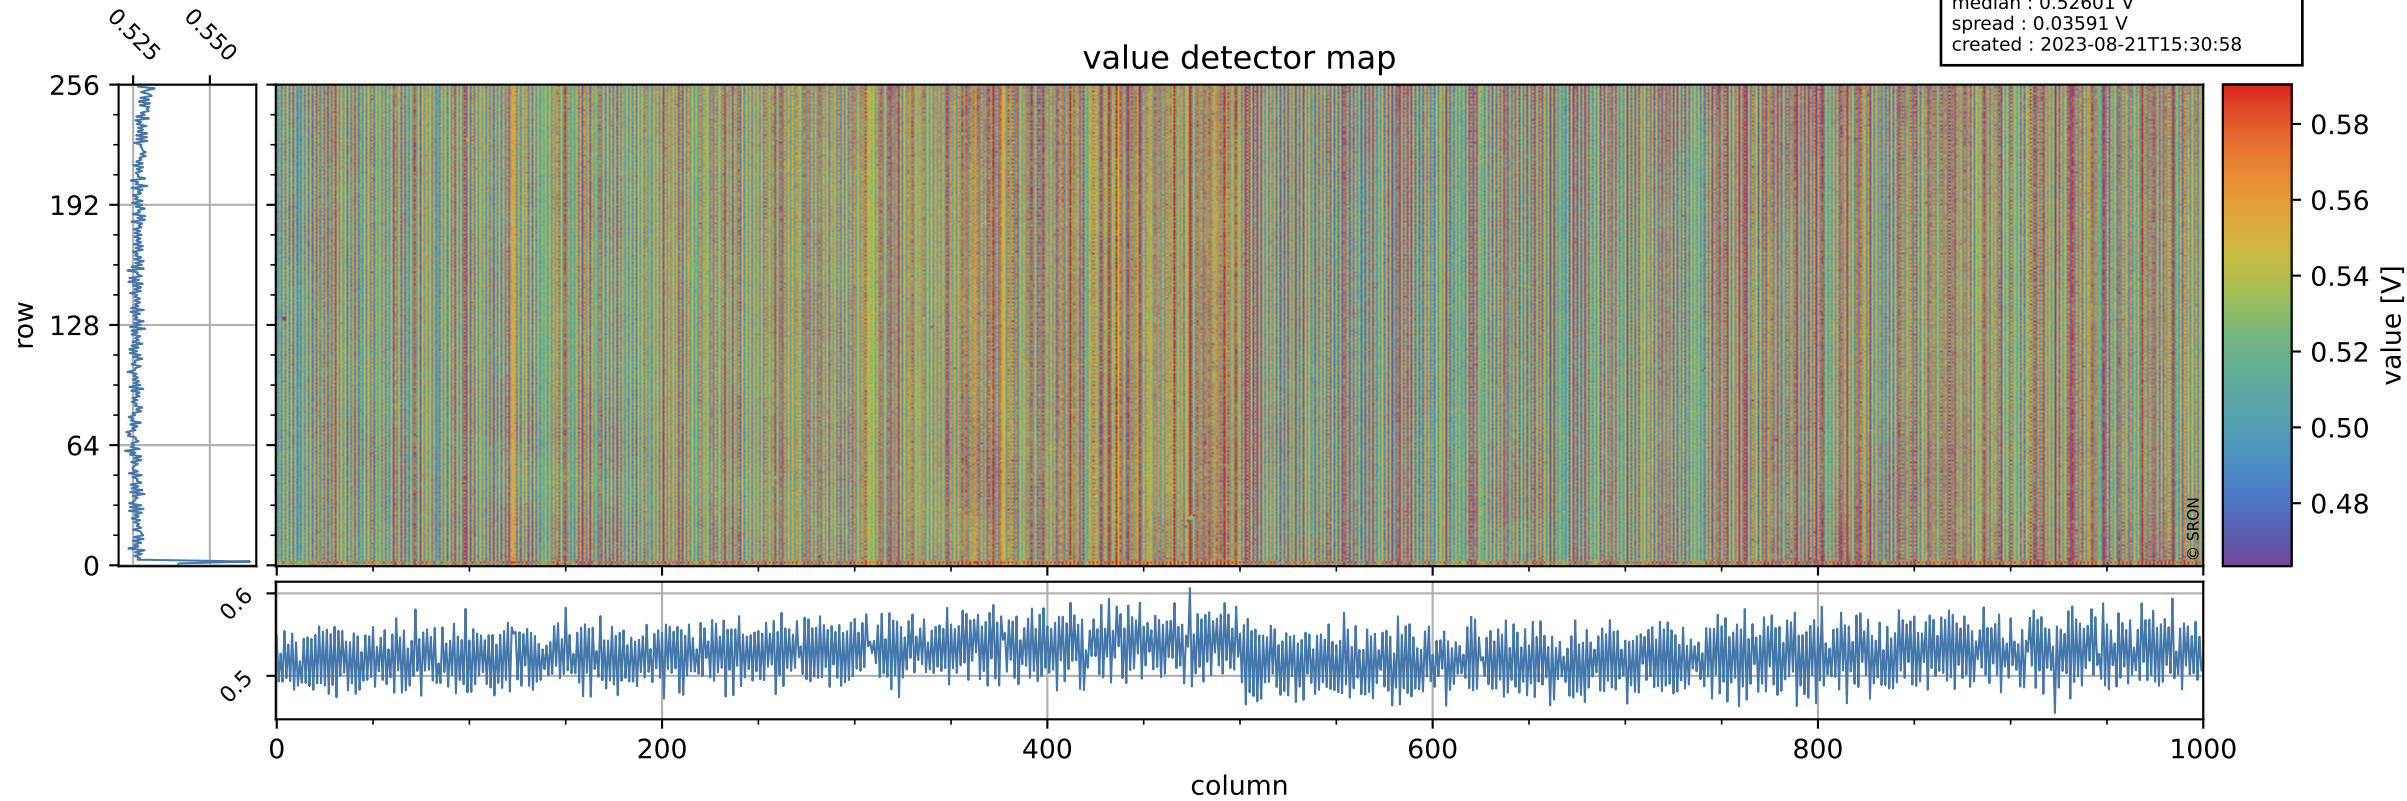

Tropomi SWIR offset (official)

orbits : 19 in [28837, 28882]
coverage : 2023-05-08 / 2023-05-11
median : 0.52601 V
spread : 0.03591 V
created : 2023-08-21T15:30:58

value detector map

Tropomi SWIR offset (official)

orbits : 19 in [28837, 28882]
coverage : 2023-05-08 / 2023-05-11
median : 36.294 μV
spread : 16.725 μV
created : 2023-08-21T15:30:58

Tropomi SWIR offset (official)

value compared with SWIR offset CKD

orbits : 19 in [28837, 28882]
coverage : 2023-05-08 / 2023-05-11
median : -0.0064376 mV
spread : 0.4084 mV
created : 2023-08-21T15:30:58

Tropomi SWIR offset (official) ground-tracks of Sentinel-5P

orbits : 19 in [28837, 28882]
coverage : 2023-05-08 / 2023-05-11
created : 2023-08-21T15:30:59

Tropomi SWIR offset (official)

orbits : [2827, 28882]
coverage : 2018-04-30 / 2023-05-11
created : 2023-08-21T15:30:59

trend of detector median & temperatures