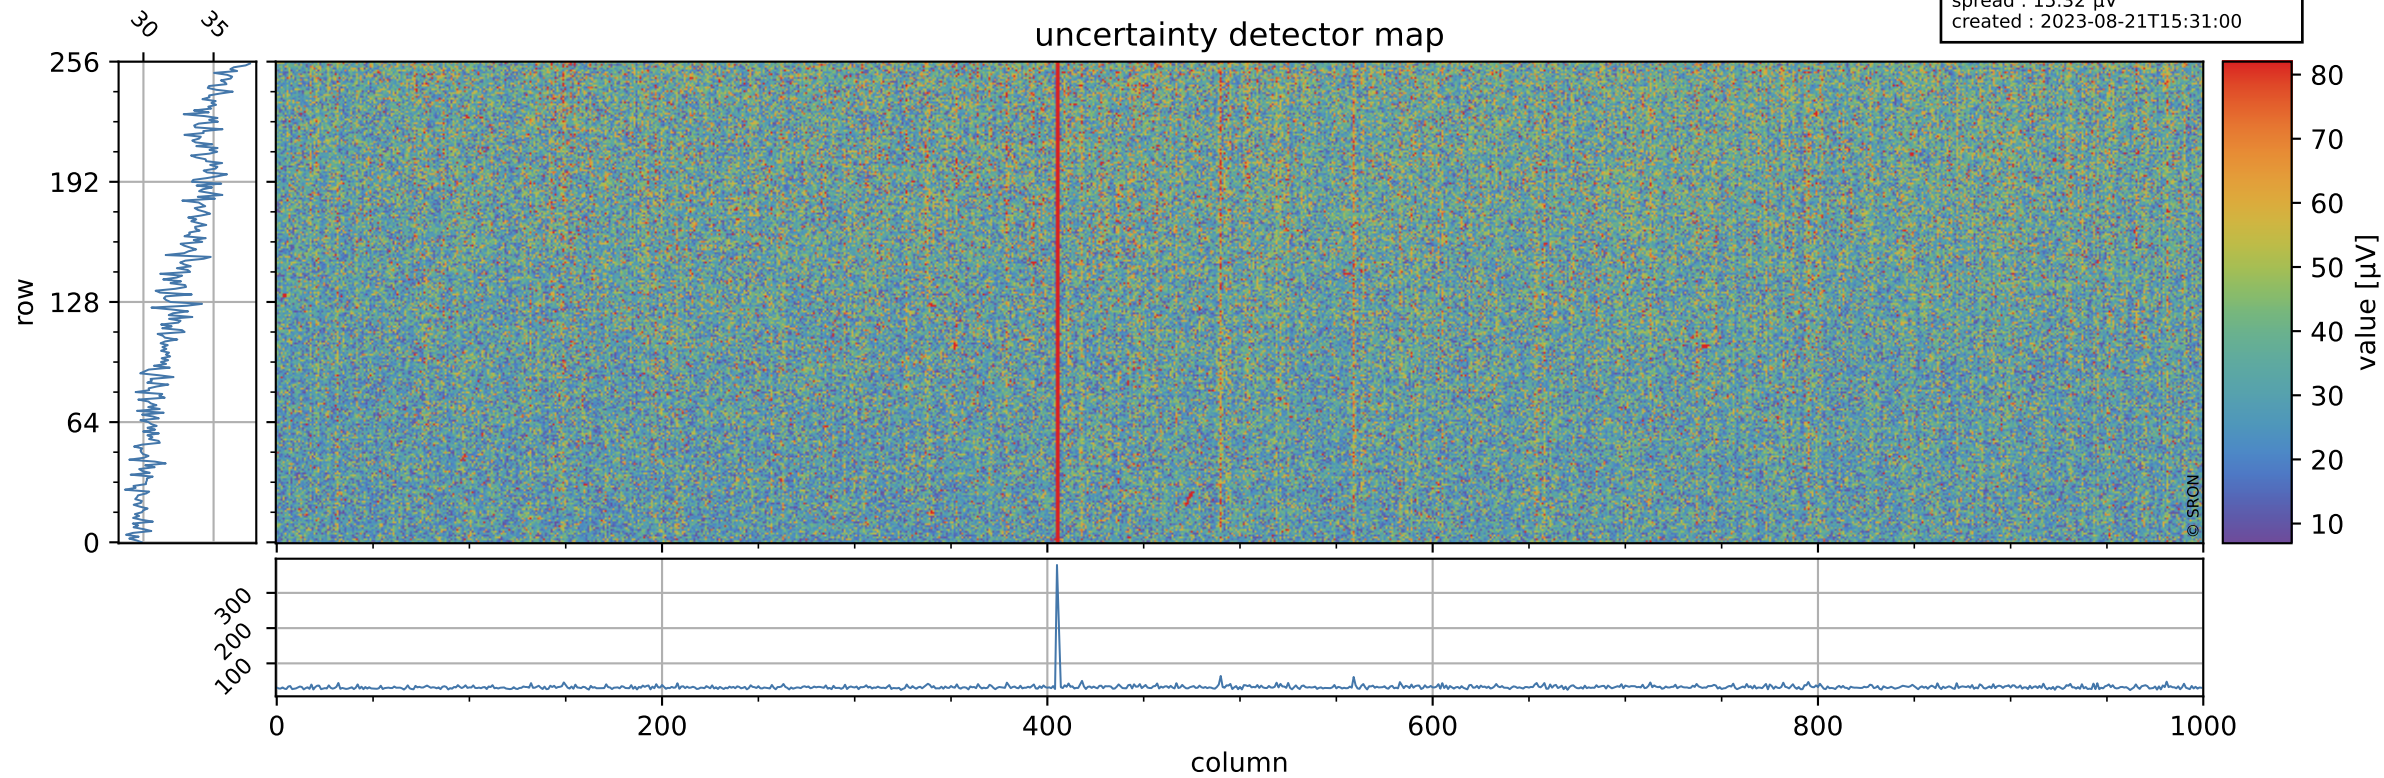

Tropomi SWIR offset (official)

orbits : 20 in [28852, 28897]
coverage : 2023-05-09 / 2023-05-12
median : 0.52602 V
spread : 0.035909 V
created : 2023-08-21T15:31:00

value detector map

Tropomi SWIR offset (official)

orbits : 20 in [28852, 28897]
coverage : 2023-05-09 / 2023-05-12
median : 32.661 μV
spread : 15.32 μV
created : 2023-08-21T15:31:00

Tropomi SWIR offset (official)

orbits : 20 in [28852, 28897]
coverage : 2023-05-09 / 2023-05-12
median : 0.0095815 mV
spread : 0.40572 mV
created : 2023-08-21T15:31:00

value compared with SWIR offset CKD

Tropomi SWIR offset (official) ground-tracks of Sentinel-5P

orbits : 20 in [28852, 28897]
coverage : 2023-05-09 / 2023-05-12
created : 2023-08-21T15:31:01

Tropomi SWIR offset (official)

orbits : [2827, 28897]
coverage : 2018-04-30 / 2023-05-12
created : 2023-08-21T15:31:01

trend of detector median & temperatures