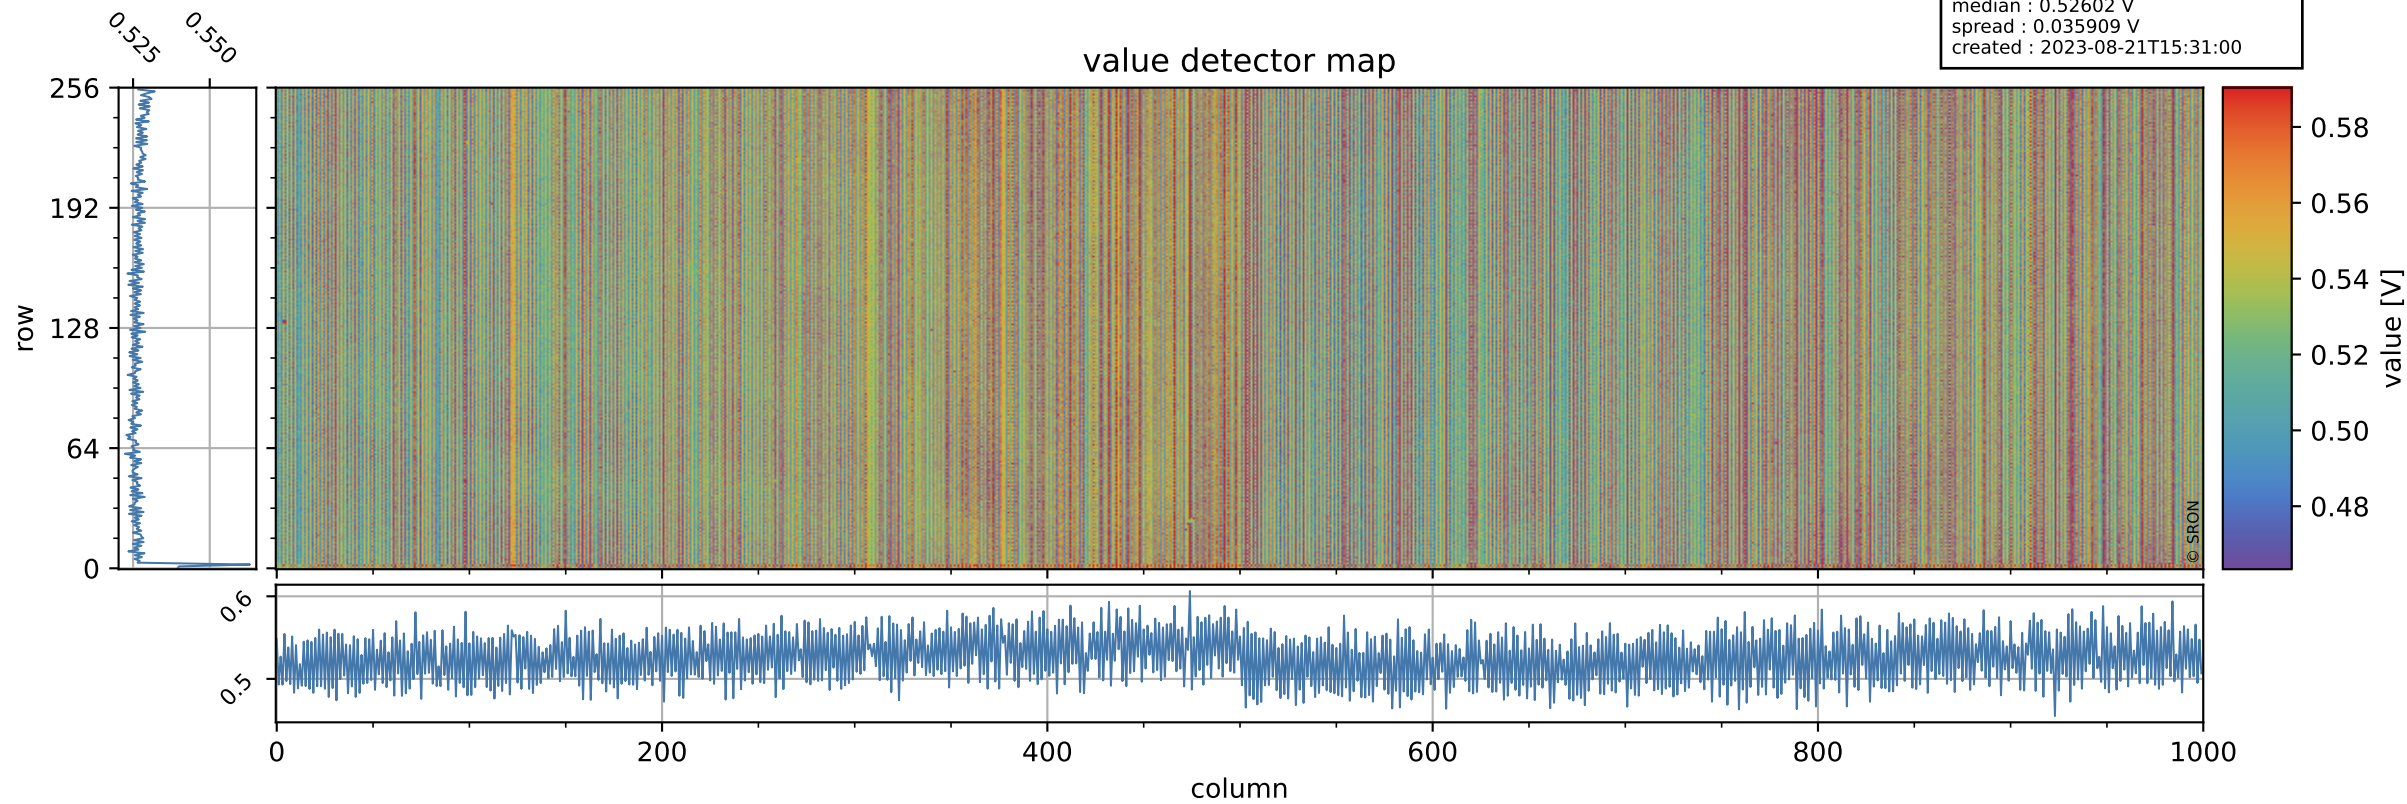

Tropomi SWIR offset (official)

orbits : 20 in [28852, 28897]
coverage : 2023-05-09 / 2023-05-12
median : 0.52602 V
spread : 0.035909 V
created : 2023-08-21T15:31:00

value detector map

Tropomi SWIR offset (official)

orbits : 20 in [28852, 28897]
coverage : 2023-05-09 / 2023-05-12
median : 32.661 μV
spread : 15.32 μV
created : 2023-08-21T15:31:00

Tropomi SWIR offset (official)

orbits : 20 in [28852, 28897]
coverage : 2023-05-09 / 2023-05-12
median : 0.0095815 mV
spread : 0.40572 mV
created : 2023-08-21T15:31:00

value compared with SWIR offset CKD

Tropomi SWIR offset (official) ground-tracks of Sentinel-5P

orbits : 20 in [28852, 28897]
coverage : 2023-05-09 / 2023-05-12
created : 2023-08-21T15:31:01

Tropomi SWIR offset (official)

orbits : [2827, 28897]
coverage : 2018-04-30 / 2023-05-12
created : 2023-08-21T15:31:01

trend of detector median & temperatures