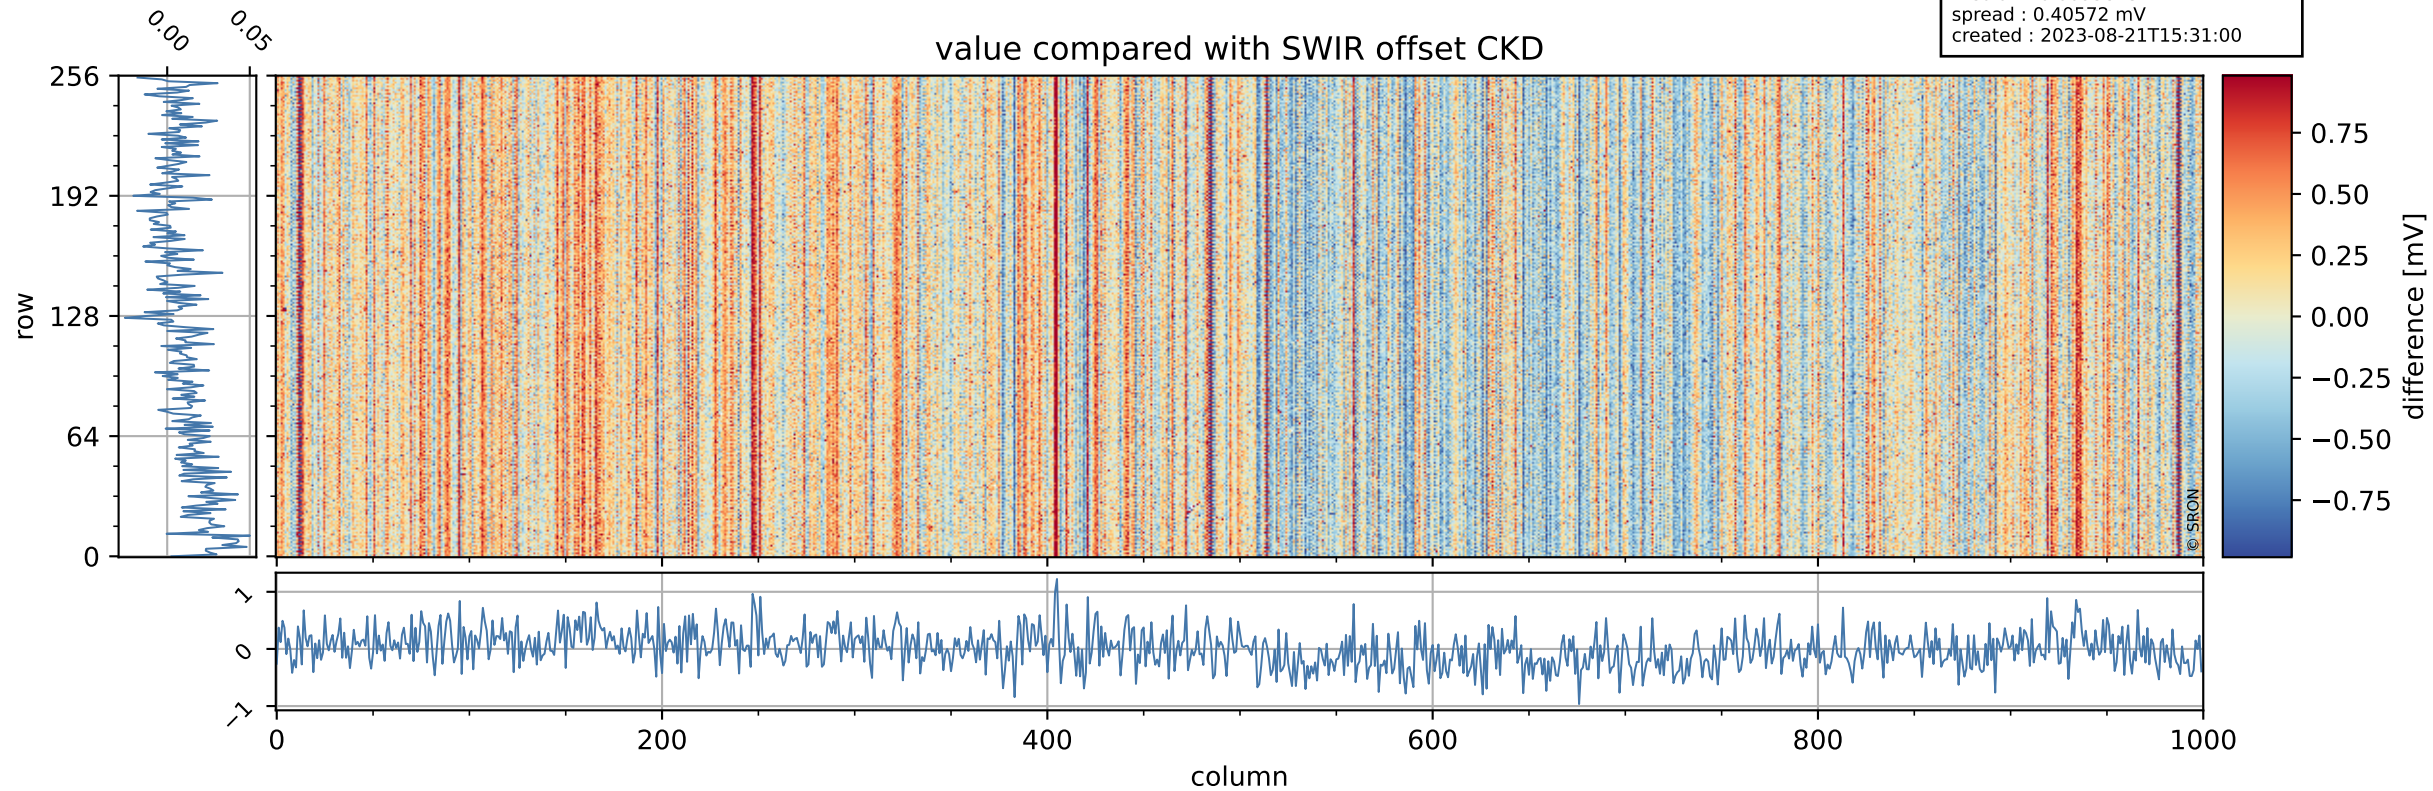

Tropomi SWIR offset (official)

orbits : 20 in [28852, 28897]
coverage : 2023-05-09 / 2023-05-12
median : 0.52602 V
spread : 0.035909 V
created : 2023-08-21T15:31:00

value detector map

Tropomi SWIR offset (official)

orbits : 20 in [28852, 28897]
coverage : 2023-05-09 / 2023-05-12
median : 32.661 μV
spread : 15.32 μV
created : 2023-08-21T15:31:00

Tropomi SWIR offset (official)

orbits : 20 in [28852, 28897]
coverage : 2023-05-09 / 2023-05-12
median : 0.0095815 mV
spread : 0.40572 mV
created : 2023-08-21T15:31:00

value compared with SWIR offset CKD

Tropomi SWIR offset (official) ground-tracks of Sentinel-5P

orbits : 20 in [28852, 28897]
coverage : 2023-05-09 / 2023-05-12
created : 2023-08-21T15:31:01

Tropomi SWIR offset (official)

orbits : [2827, 28897]
coverage : 2018-04-30 / 2023-05-12
created : 2023-08-21T15:31:01

trend of detector median & temperatures