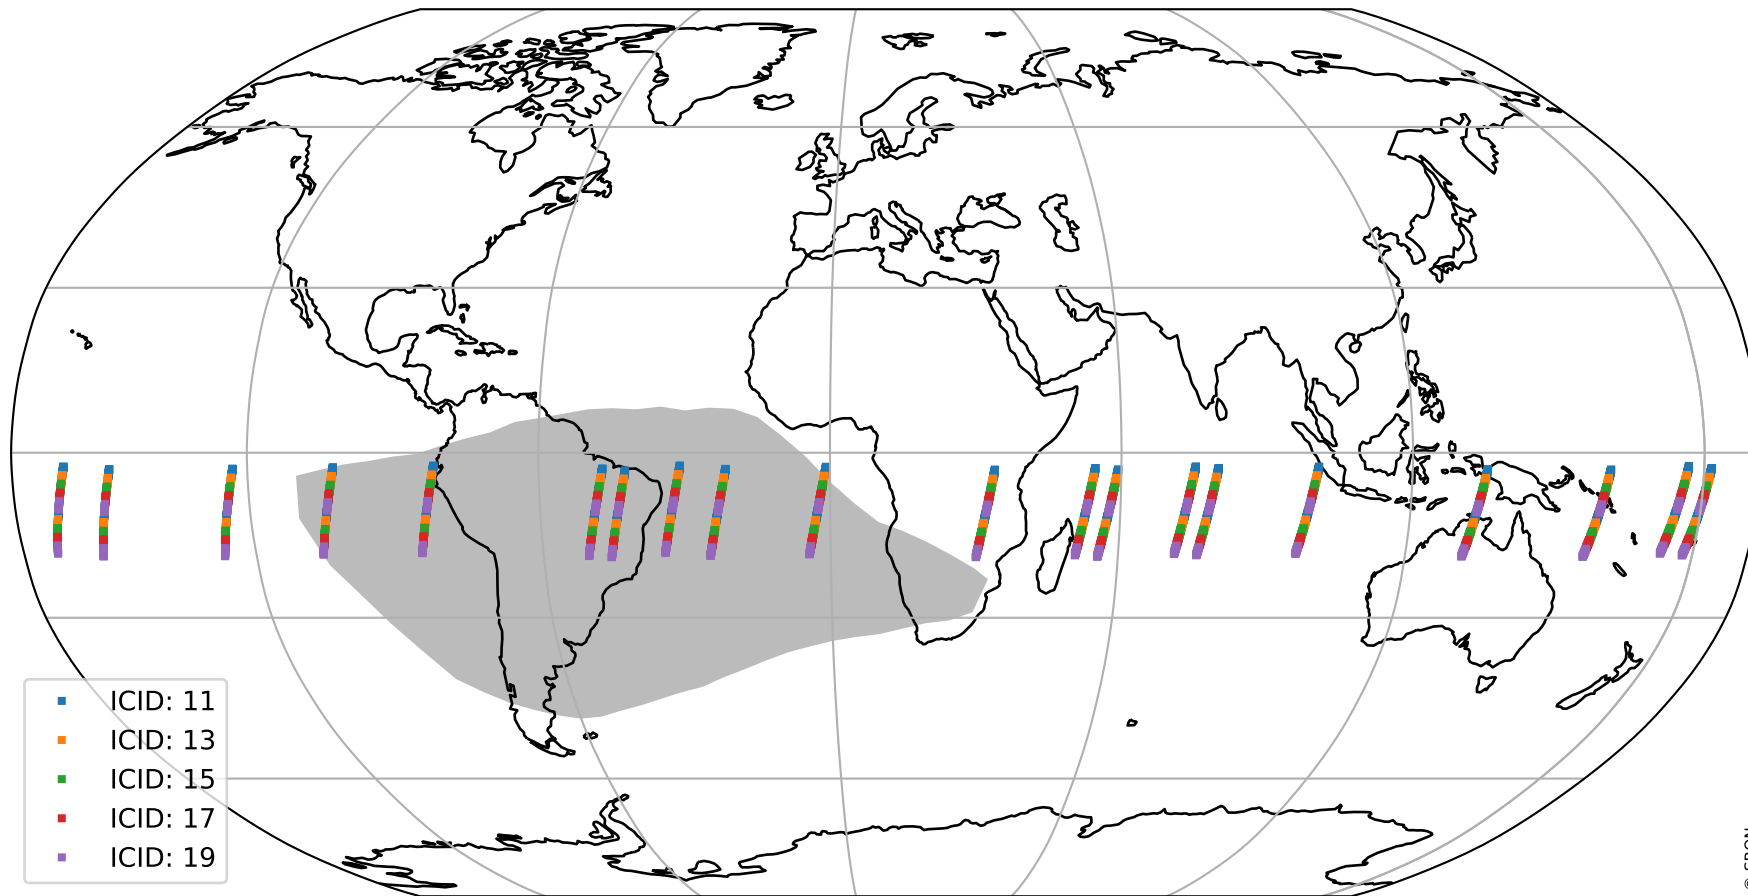

Tropomi SWIR offset (official)

orbits : 20 in [28852, 28897]
coverage : 2023-05-09 / 2023-05-12
median : 0.52602 V
spread : 0.035909 V
created : 2023-08-21T15:31:00

value detector map

Tropomi SWIR offset (official)

orbits : 20 in [28852, 28897]
coverage : 2023-05-09 / 2023-05-12
median : 32.661 μV
spread : 15.32 μV
created : 2023-08-21T15:31:00

Tropomi SWIR offset (official)

orbits : 20 in [28852, 28897]
coverage : 2023-05-09 / 2023-05-12
median : 0.0095815 mV
spread : 0.40572 mV
created : 2023-08-21T15:31:00

value compared with SWIR offset CKD

Tropomi SWIR offset (official) ground-tracks of Sentinel-5P

orbits : 20 in [28852, 28897]
coverage : 2023-05-09 / 2023-05-12
created : 2023-08-21T15:31:01

Tropomi SWIR offset (official)

orbits : [2827, 28897]
coverage : 2018-04-30 / 2023-05-12
created : 2023-08-21T15:31:01

trend of detector median & temperatures