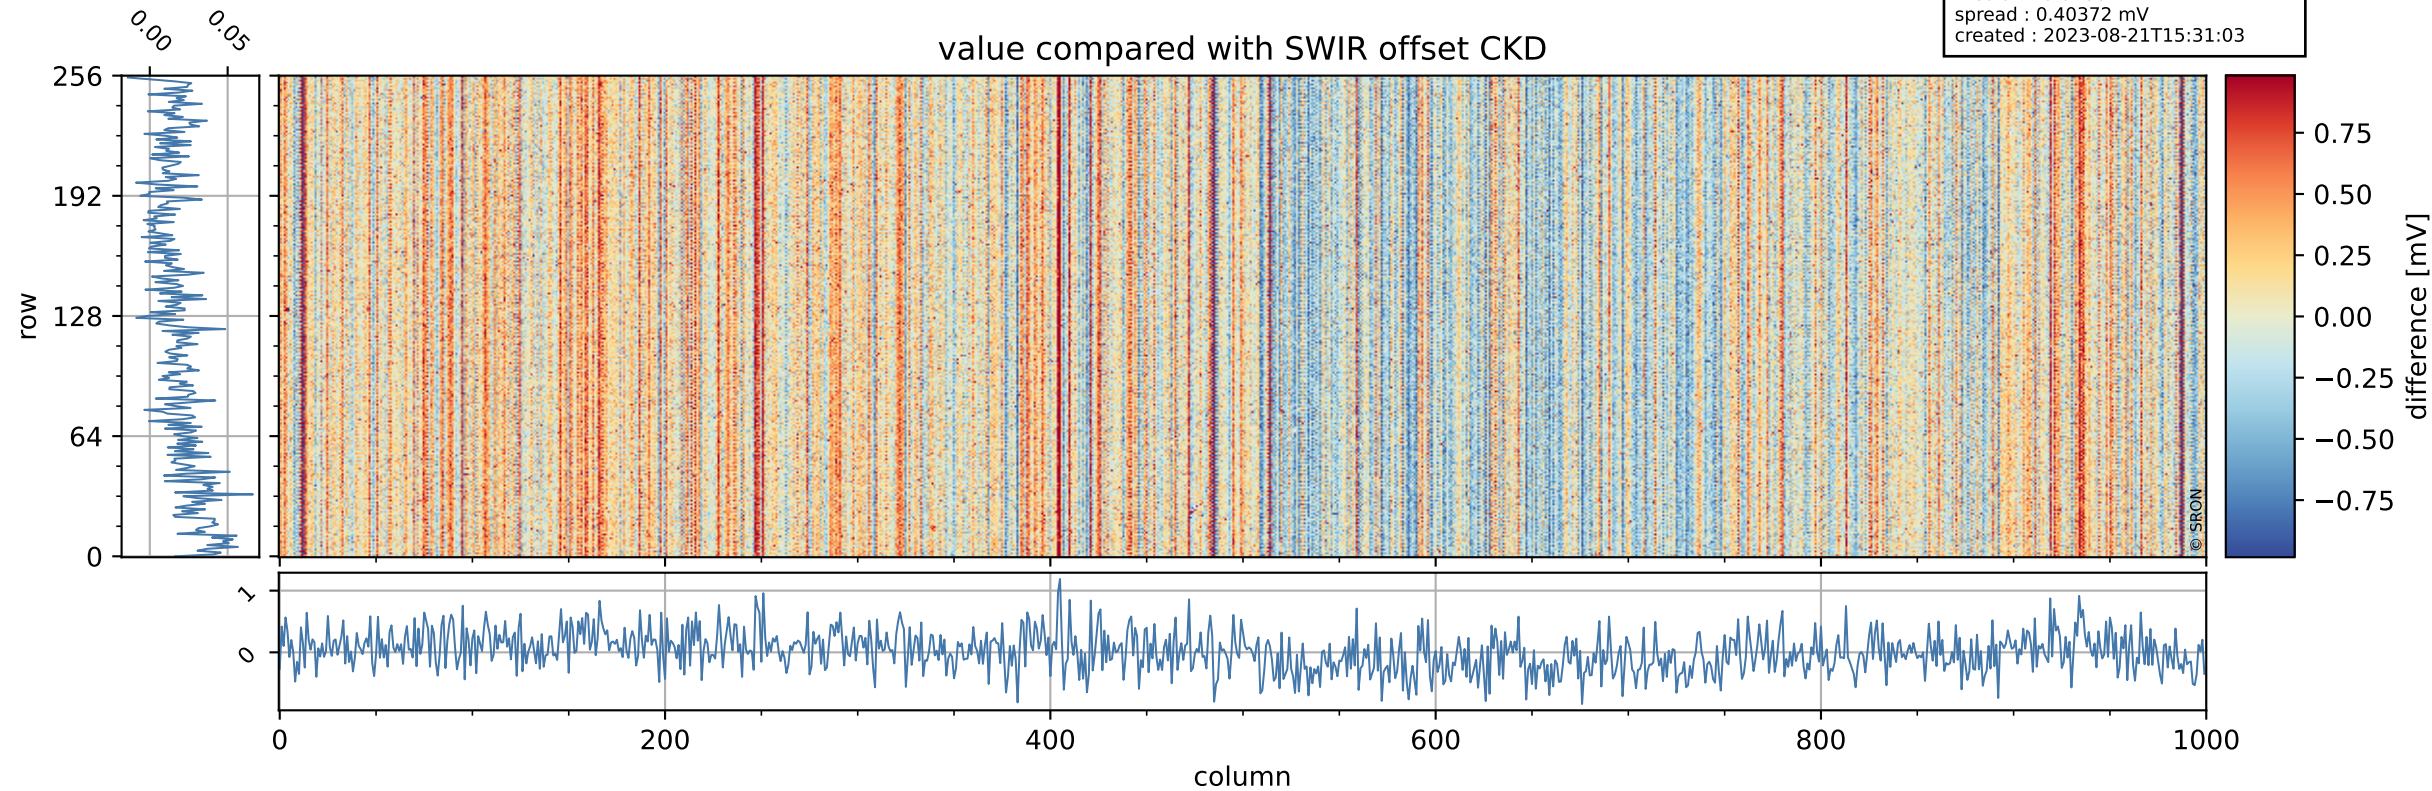

Tropomi SWIR offset (official)

orbits : 19 in [28867, 28912]
coverage : 2023-05-10 / 2023-05-13
median : 0.52603 V
spread : 0.03591 V
created : 2023-08-21T15:31:02

value detector map

Tropomi SWIR offset (official)

orbits : 19 in [28867, 28912]
coverage : 2023-05-10 / 2023-05-13
median : 30.035 μV
spread : 14.879 μV
created : 2023-08-21T15:31:02

Tropomi SWIR offset (official)

orbits : 19 in [28867, 28912]
coverage : 2023-05-10 / 2023-05-13
median : 0.018672 mV
spread : 0.40372 mV
created : 2023-08-21T15:31:03

value compared with SWIR offset CKD

Tropomi SWIR offset (official) ground-tracks of Sentinel-5P

orbits : 19 in [28867, 28912]
coverage : 2023-05-10 / 2023-05-13
created : 2023-08-21T15:31:03

Tropomi SWIR offset (official)

orbits : [2827, 28912]
coverage : 2018-04-30 / 2023-05-13
created : 2023-08-21T15:31:03

trend of detector median & temperatures