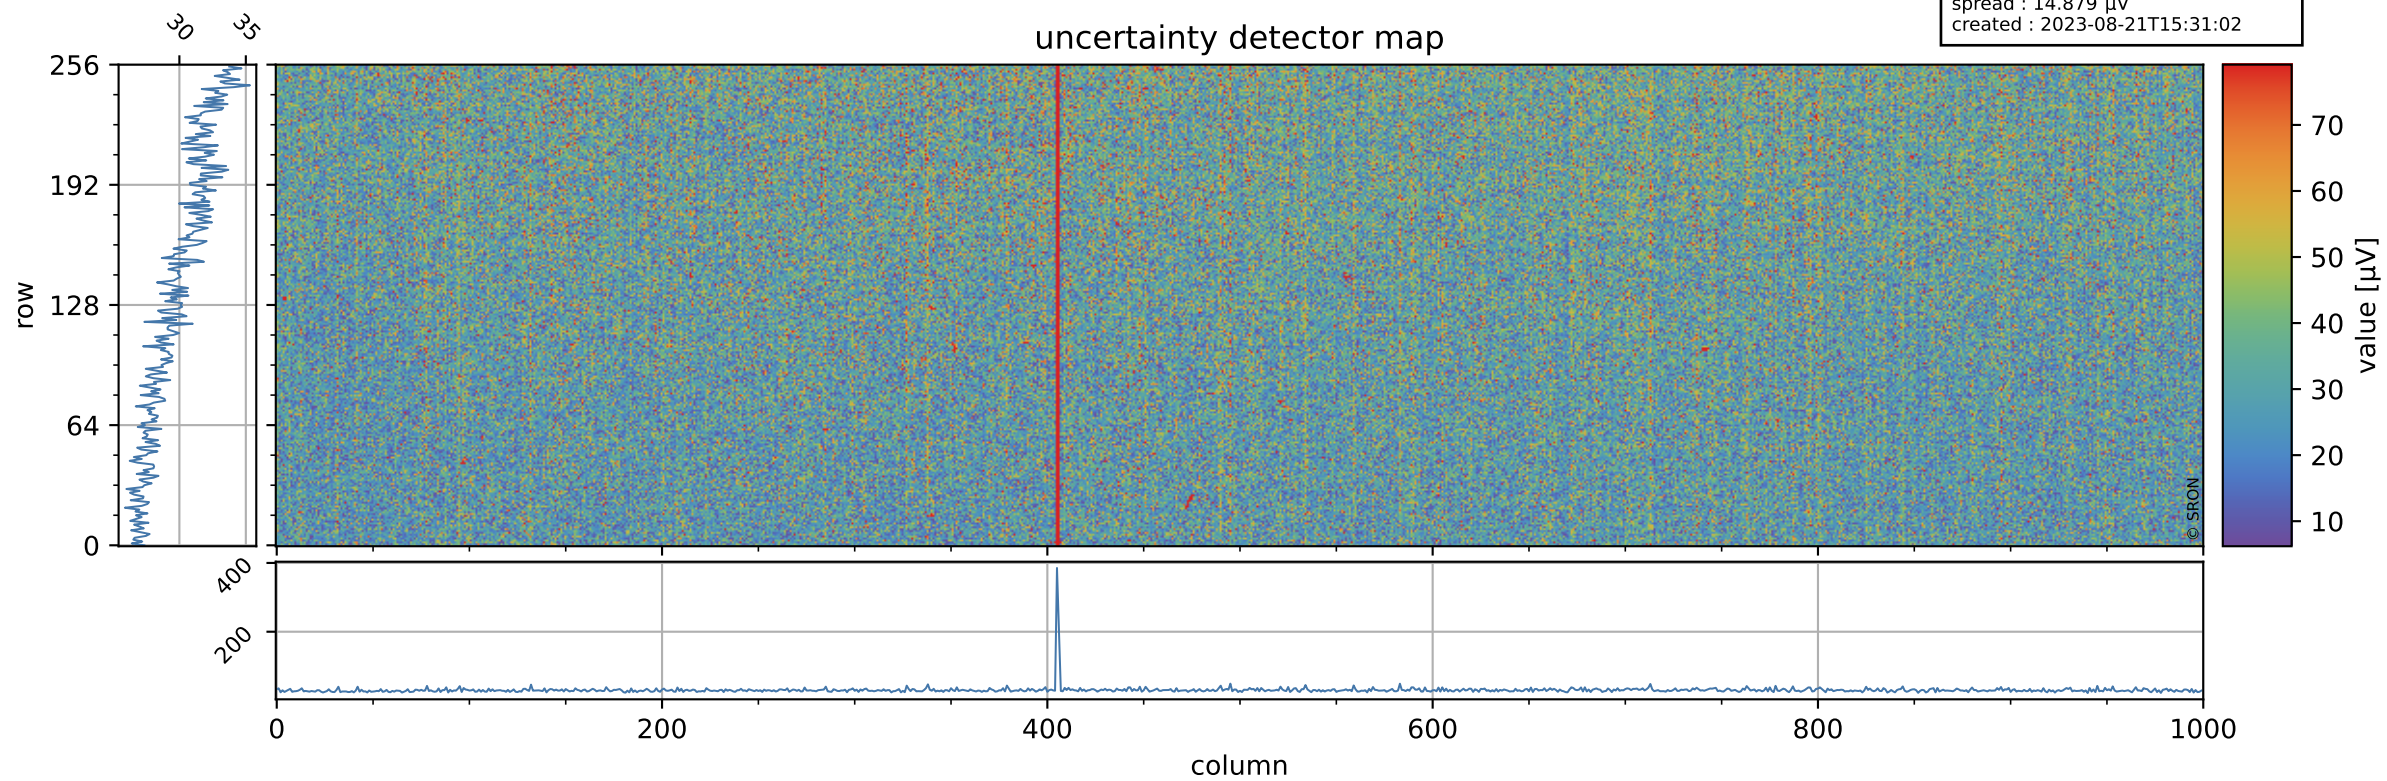

Tropomi SWIR offset (official)

orbits : 19 in [28867, 28912]
coverage : 2023-05-10 / 2023-05-13
median : 0.52603 V
spread : 0.03591 V
created : 2023-08-21T15:31:02

value detector map

Tropomi SWIR offset (official)

orbits : 19 in [28867, 28912]
coverage : 2023-05-10 / 2023-05-13
median : 30.035 μV
spread : 14.879 μV
created : 2023-08-21T15:31:02

Tropomi SWIR offset (official)

orbits : 19 in [28867, 28912]
coverage : 2023-05-10 / 2023-05-13
median : 0.018672 mV
spread : 0.40372 mV
created : 2023-08-21T15:31:03

value compared with SWIR offset CKD

Tropomi SWIR offset (official) ground-tracks of Sentinel-5P

orbits : 19 in [28867, 28912]
coverage : 2023-05-10 / 2023-05-13
created : 2023-08-21T15:31:03

Tropomi SWIR offset (official)

orbits : [2827, 28912]
coverage : 2018-04-30 / 2023-05-13
created : 2023-08-21T15:31:03

trend of detector median & temperatures