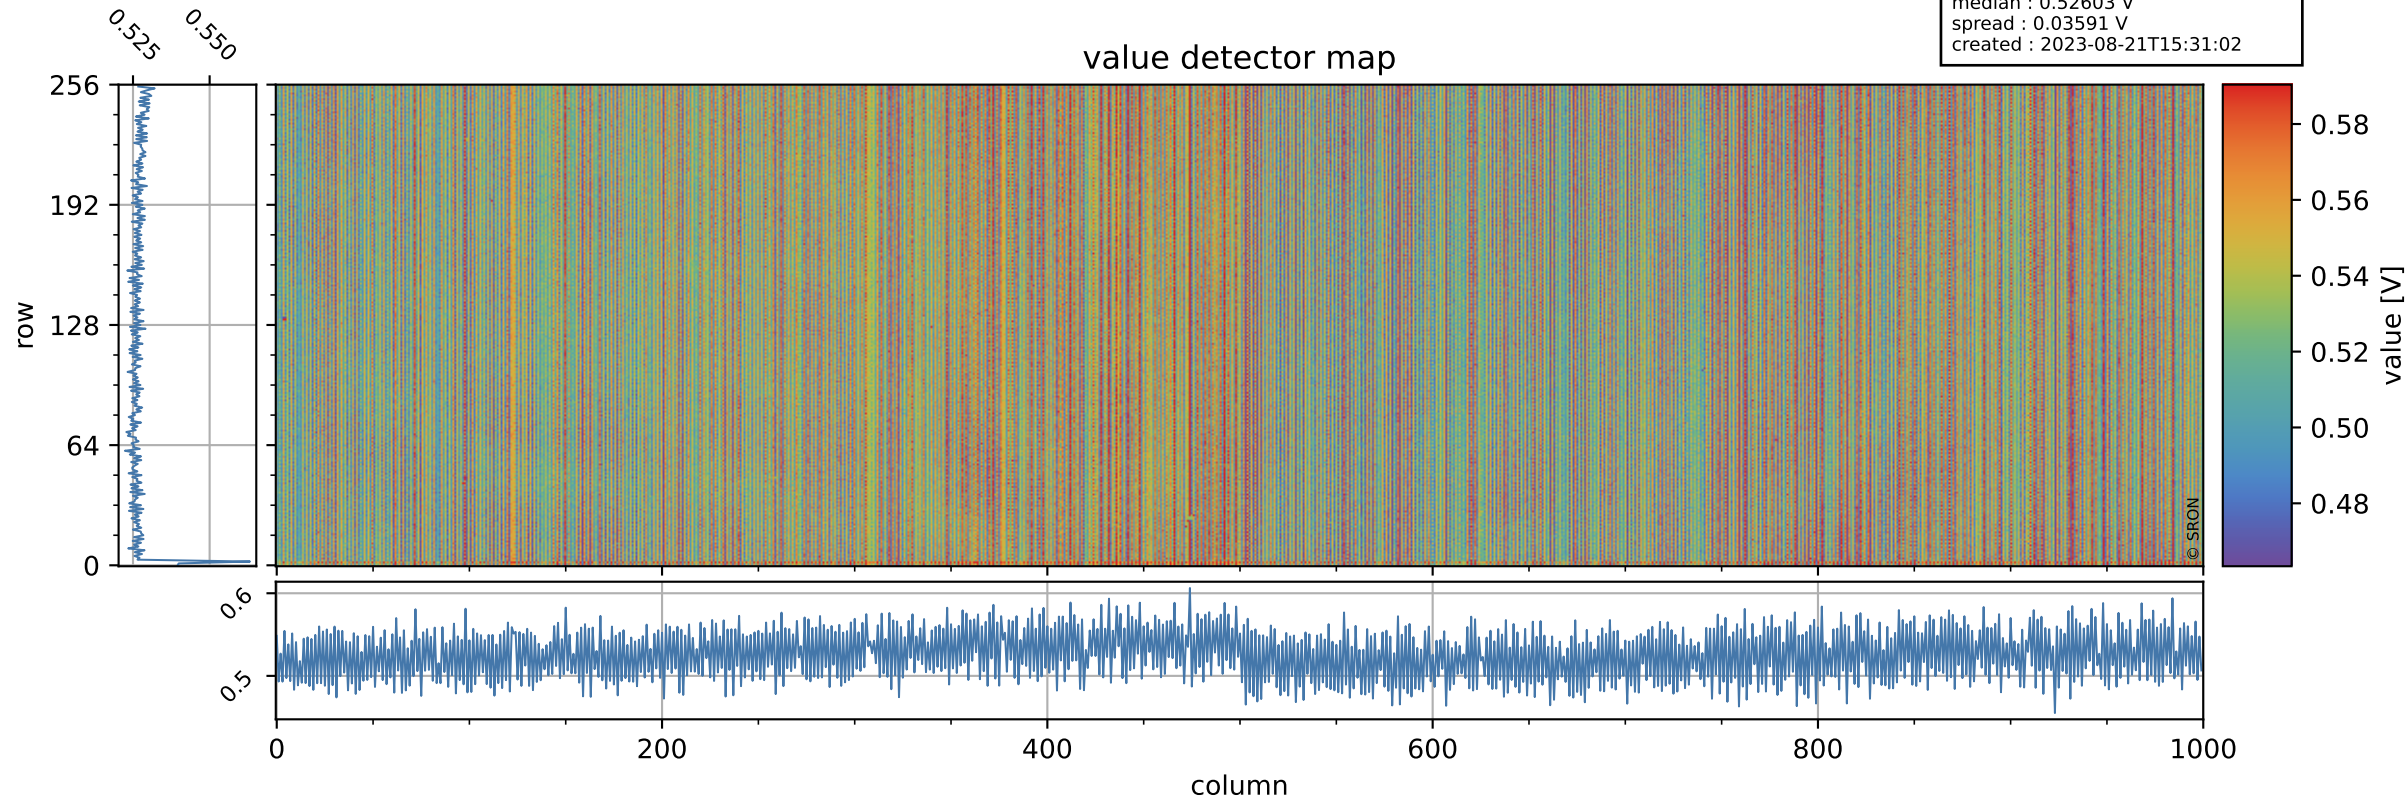

Tropomi SWIR offset (official)

orbits : 19 in [28867, 28912]
coverage : 2023-05-10 / 2023-05-13
median : 0.52603 V
spread : 0.03591 V
created : 2023-08-21T15:31:02

value detector map

Tropomi SWIR offset (official)

orbits : 19 in [28867, 28912]
coverage : 2023-05-10 / 2023-05-13
median : 30.035 μV
spread : 14.879 μV
created : 2023-08-21T15:31:02

Tropomi SWIR offset (official)

orbits : 19 in [28867, 28912]
coverage : 2023-05-10 / 2023-05-13
median : 0.018672 mV
spread : 0.40372 mV
created : 2023-08-21T15:31:03

value compared with SWIR offset CKD

Tropomi SWIR offset (official) ground-tracks of Sentinel-5P

orbits : 19 in [28867, 28912]
coverage : 2023-05-10 / 2023-05-13
created : 2023-08-21T15:31:03

Tropomi SWIR offset (official)

orbits : [2827, 28912]
coverage : 2018-04-30 / 2023-05-13
created : 2023-08-21T15:31:03

trend of detector median & temperatures