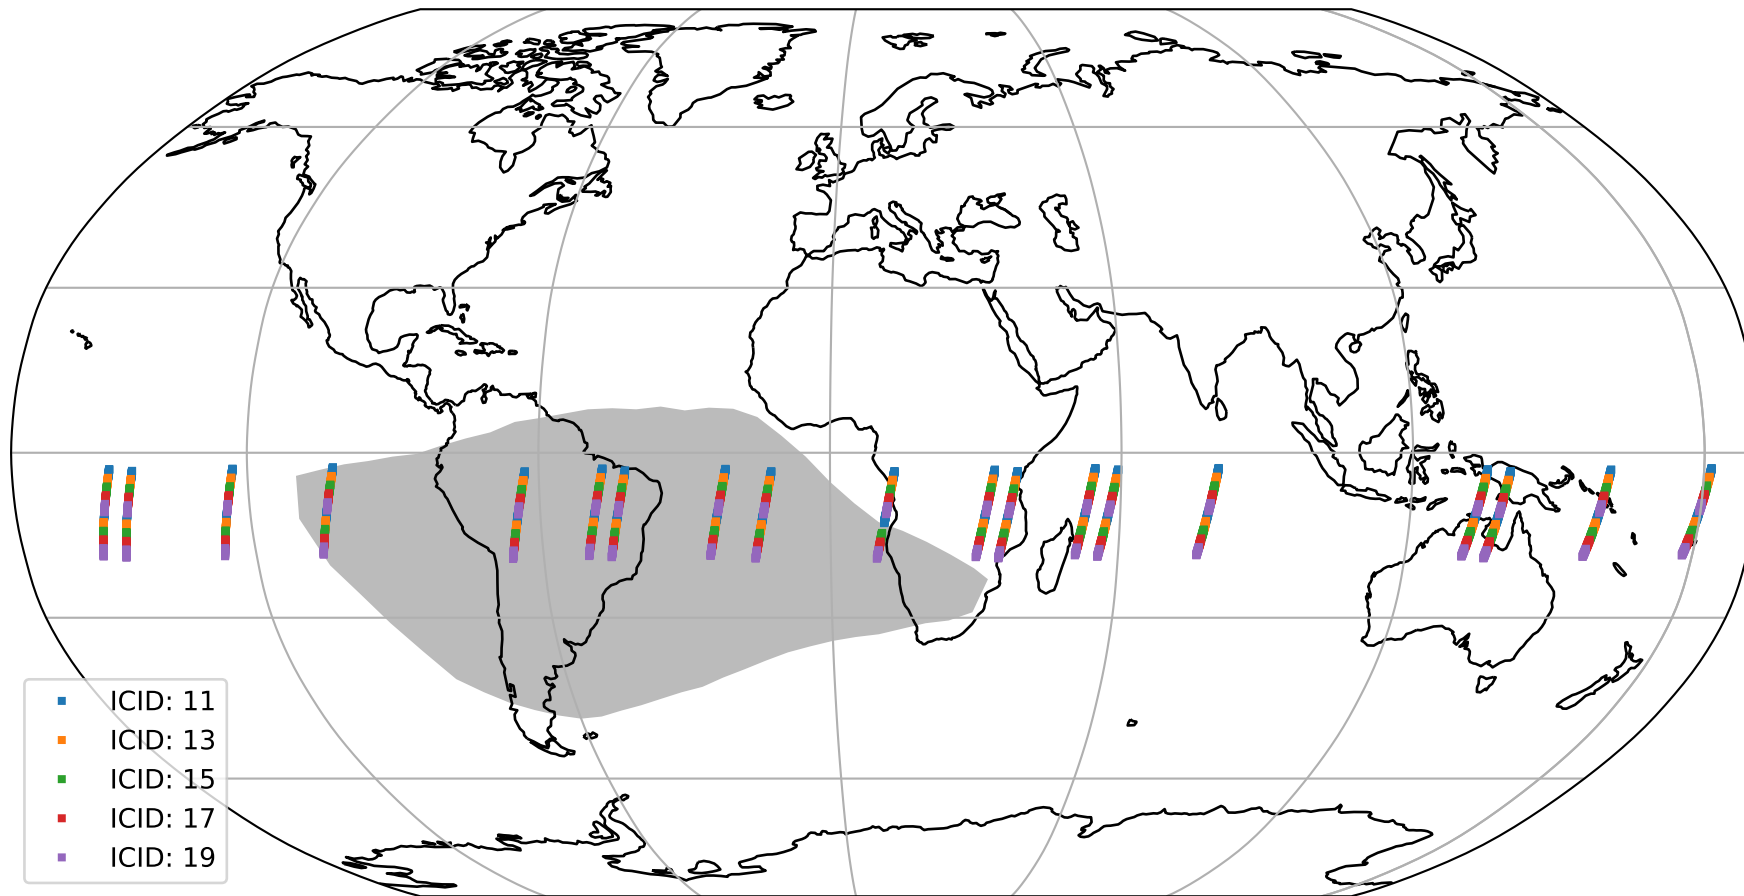

Tropomi SWIR offset (official)

orbits : 19 in [28867, 28912]
coverage : 2023-05-10 / 2023-05-13
median : 0.52603 V
spread : 0.03591 V
created : 2023-08-21T15:31:02

value detector map

Tropomi SWIR offset (official)

orbits : 19 in [28867, 28912]
coverage : 2023-05-10 / 2023-05-13
median : 30.035 μV
spread : 14.879 μV
created : 2023-08-21T15:31:02

Tropomi SWIR offset (official)

orbits : 19 in [28867, 28912]
coverage : 2023-05-10 / 2023-05-13
median : 0.018672 mV
spread : 0.40372 mV
created : 2023-08-21T15:31:03

value compared with SWIR offset CKD

Tropomi SWIR offset (official) ground-tracks of Sentinel-5P

orbits : 19 in [28867, 28912]
coverage : 2023-05-10 / 2023-05-13
created : 2023-08-21T15:31:03

Tropomi SWIR offset (official)

orbits : [2827, 28912]
coverage : 2018-04-30 / 2023-05-13
created : 2023-08-21T15:31:03

trend of detector median & temperatures