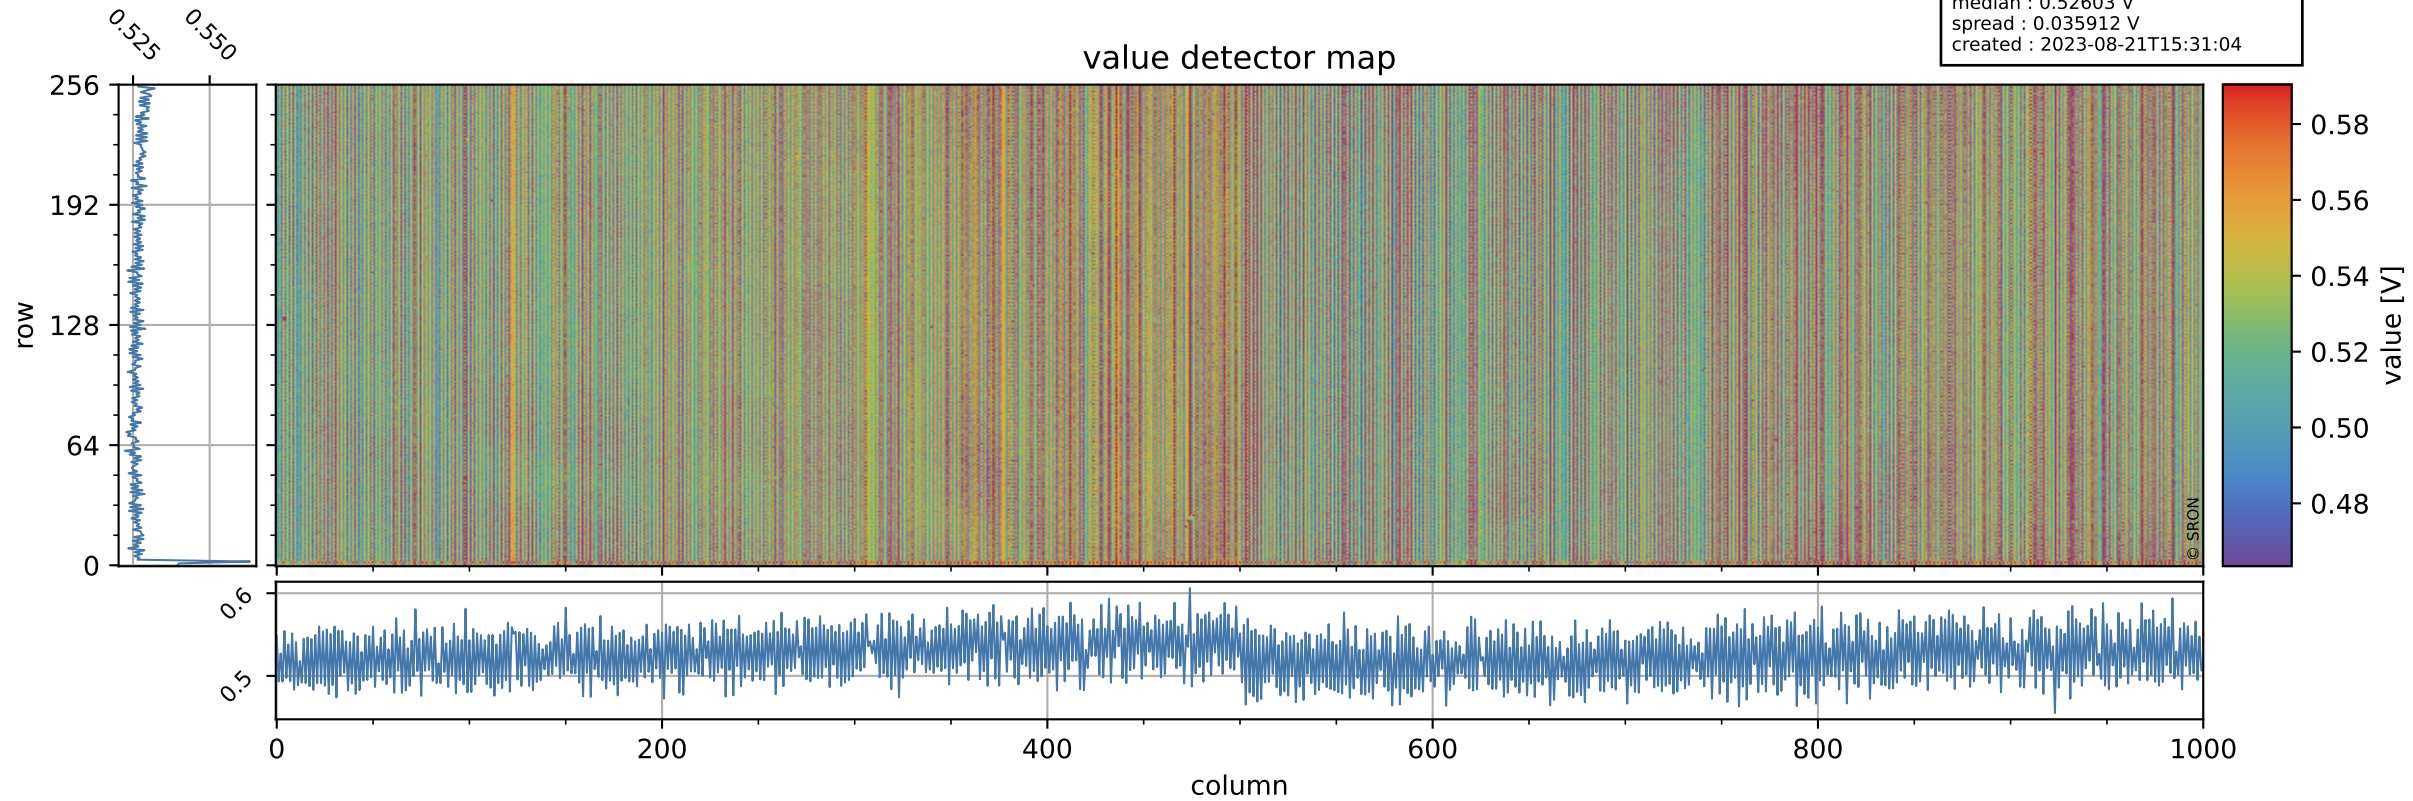

# Tropomi SWIR offset (official)

orbits : 20 in [28882, 28927]  
coverage : 2023-05-11 / 2023-05-14  
median : 0.52603 V  
spread : 0.035912 V  
created : 2023-08-21T15:31:04

## value detector map

# Tropomi SWIR offset (official)

orbits : 20 in [28882, 28927]  
coverage : 2023-05-11 / 2023-05-14  
median : 29.292  $\mu\text{V}$   
spread : 14.699  $\mu\text{V}$   
created : 2023-08-21T15:31:05

# Tropomi SWIR offset (official) ground-tracks of Sentinel-5P

orbits : 20 in [28882, 28927]  
coverage : 2023-05-11 / 2023-05-14  
created : 2023-08-21T15:31:05