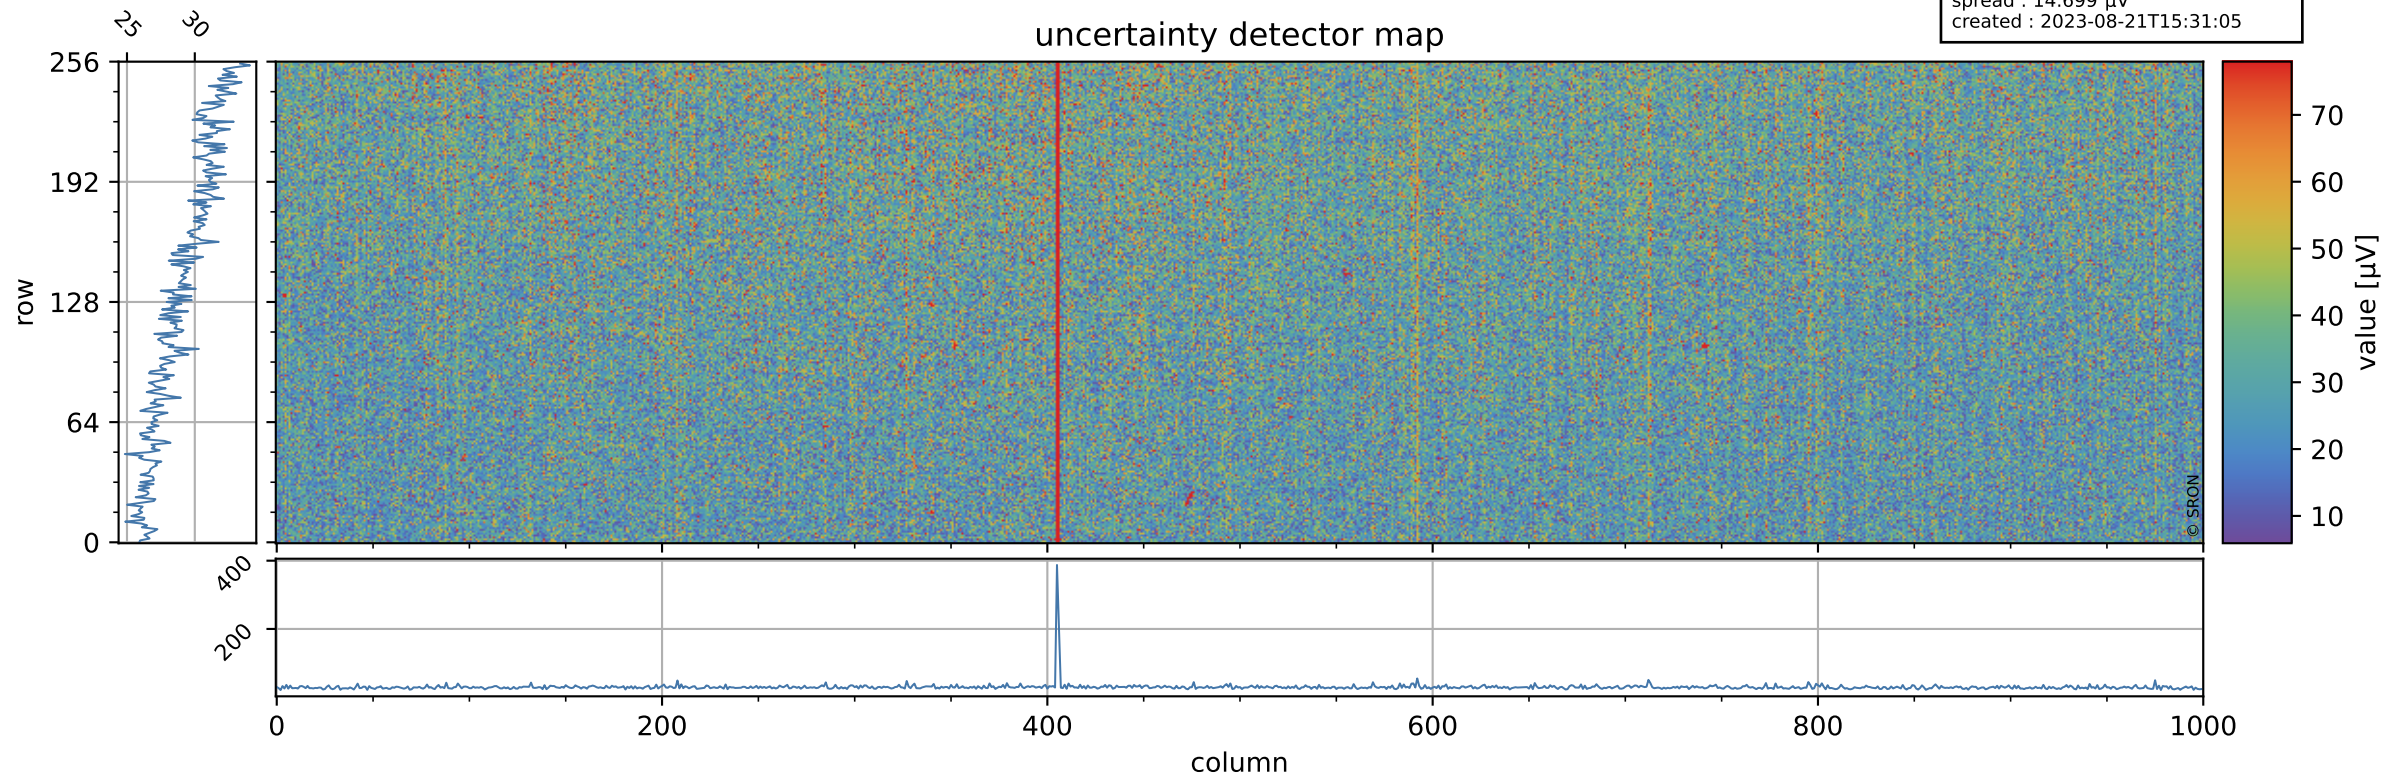

# Tropomi SWIR offset (official)

orbits : 20 in [28882, 28927]  
coverage : 2023-05-11 / 2023-05-14  
median : 0.52603 V  
spread : 0.035912 V  
created : 2023-08-21T15:31:04

## value detector map

# Tropomi SWIR offset (official)

orbits : 20 in [28882, 28927]  
coverage : 2023-05-11 / 2023-05-14  
median : 29.292  $\mu\text{V}$   
spread : 14.699  $\mu\text{V}$   
created : 2023-08-21T15:31:05

# Tropomi SWIR offset (official) ground-tracks of Sentinel-5P

orbits : 20 in [28882, 28927]  
coverage : 2023-05-11 / 2023-05-14  
created : 2023-08-21T15:31:05