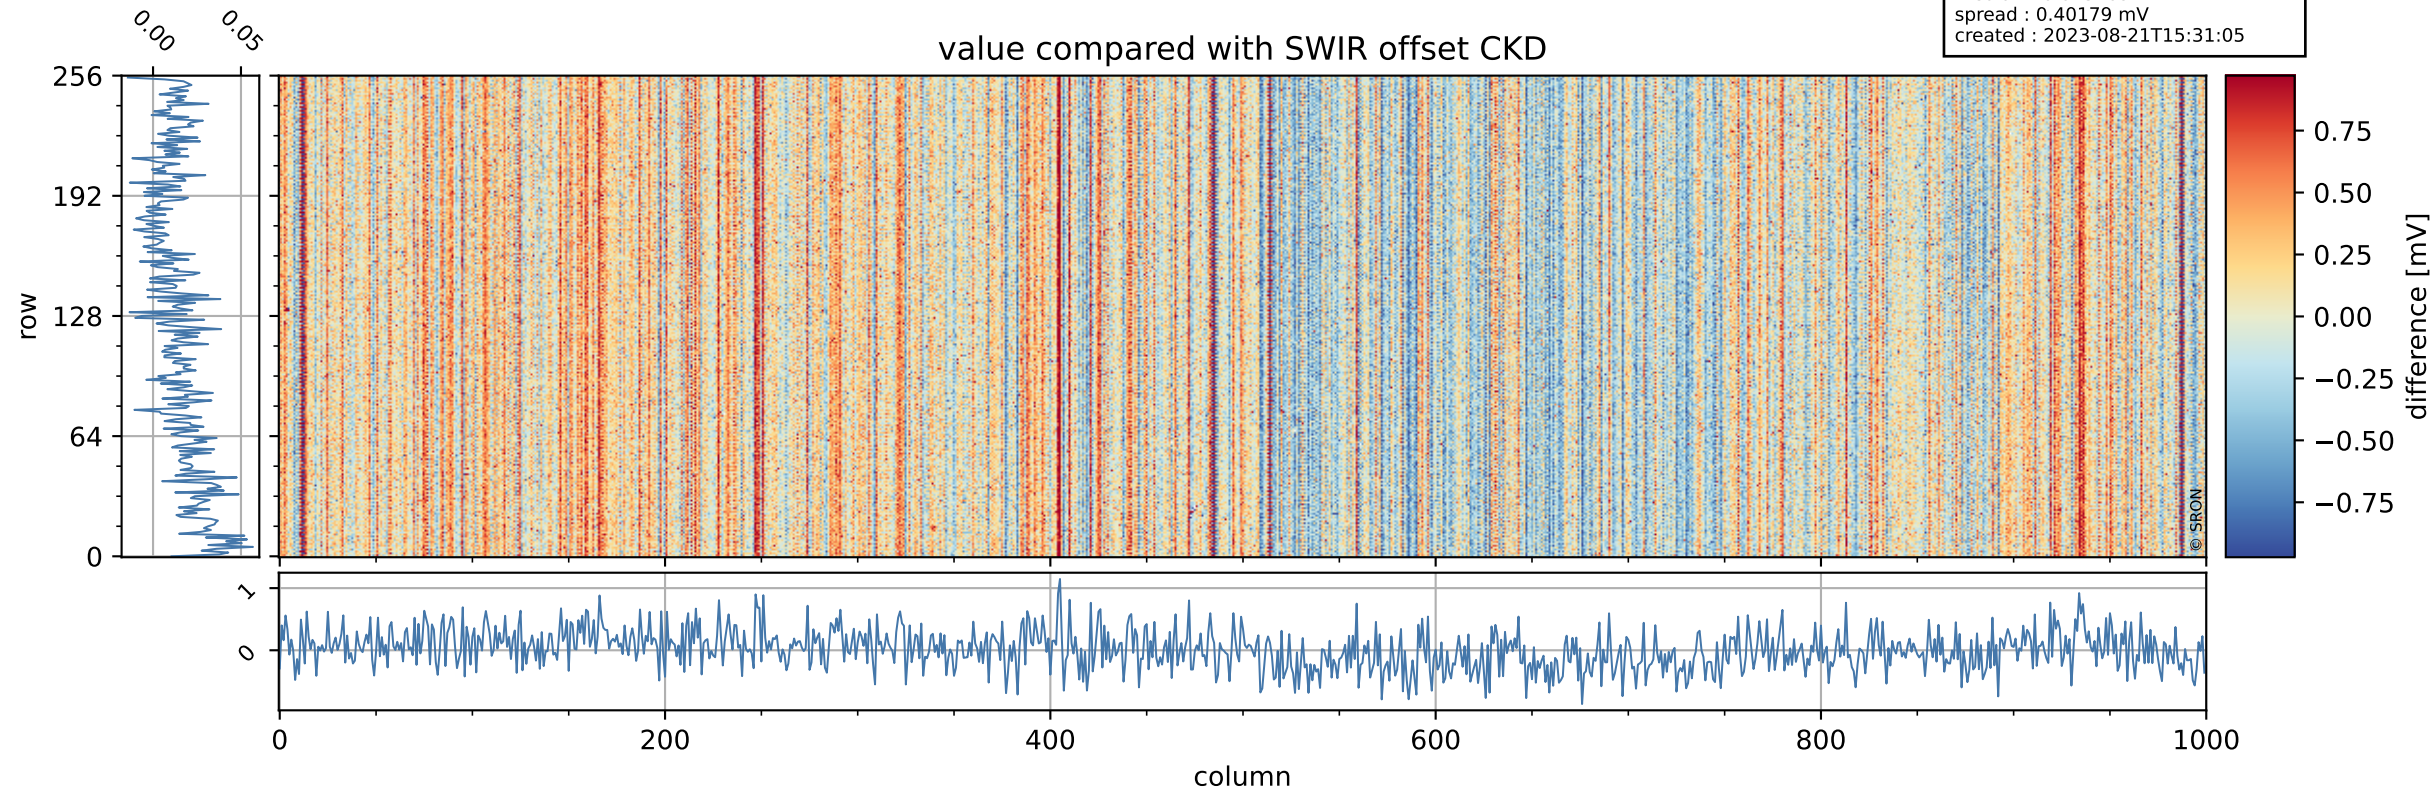

## value detector map

# Tropomi SWIR offset (official)

orbits : 20 in [28882, 28927]  
coverage : 2023-05-11 / 2023-05-14  
median : 29.292  $\mu\text{V}$   
spread : 14.699  $\mu\text{V}$   
created : 2023-08-21T15:31:05

# Tropomi SWIR offset (official)

orbits : 20 in [28882, 28927]  
coverage : 2023-05-11 / 2023-05-14  
median : 0.015409 mV  
spread : 0.40179 mV  
created : 2023-08-21T15:31:05

value compared with SWIR offset CKD

# Tropomi SWIR offset (official) ground-tracks of Sentinel-5P

orbits : 20 in [28882, 28927]  
coverage : 2023-05-11 / 2023-05-14  
created : 2023-08-21T15:31:05