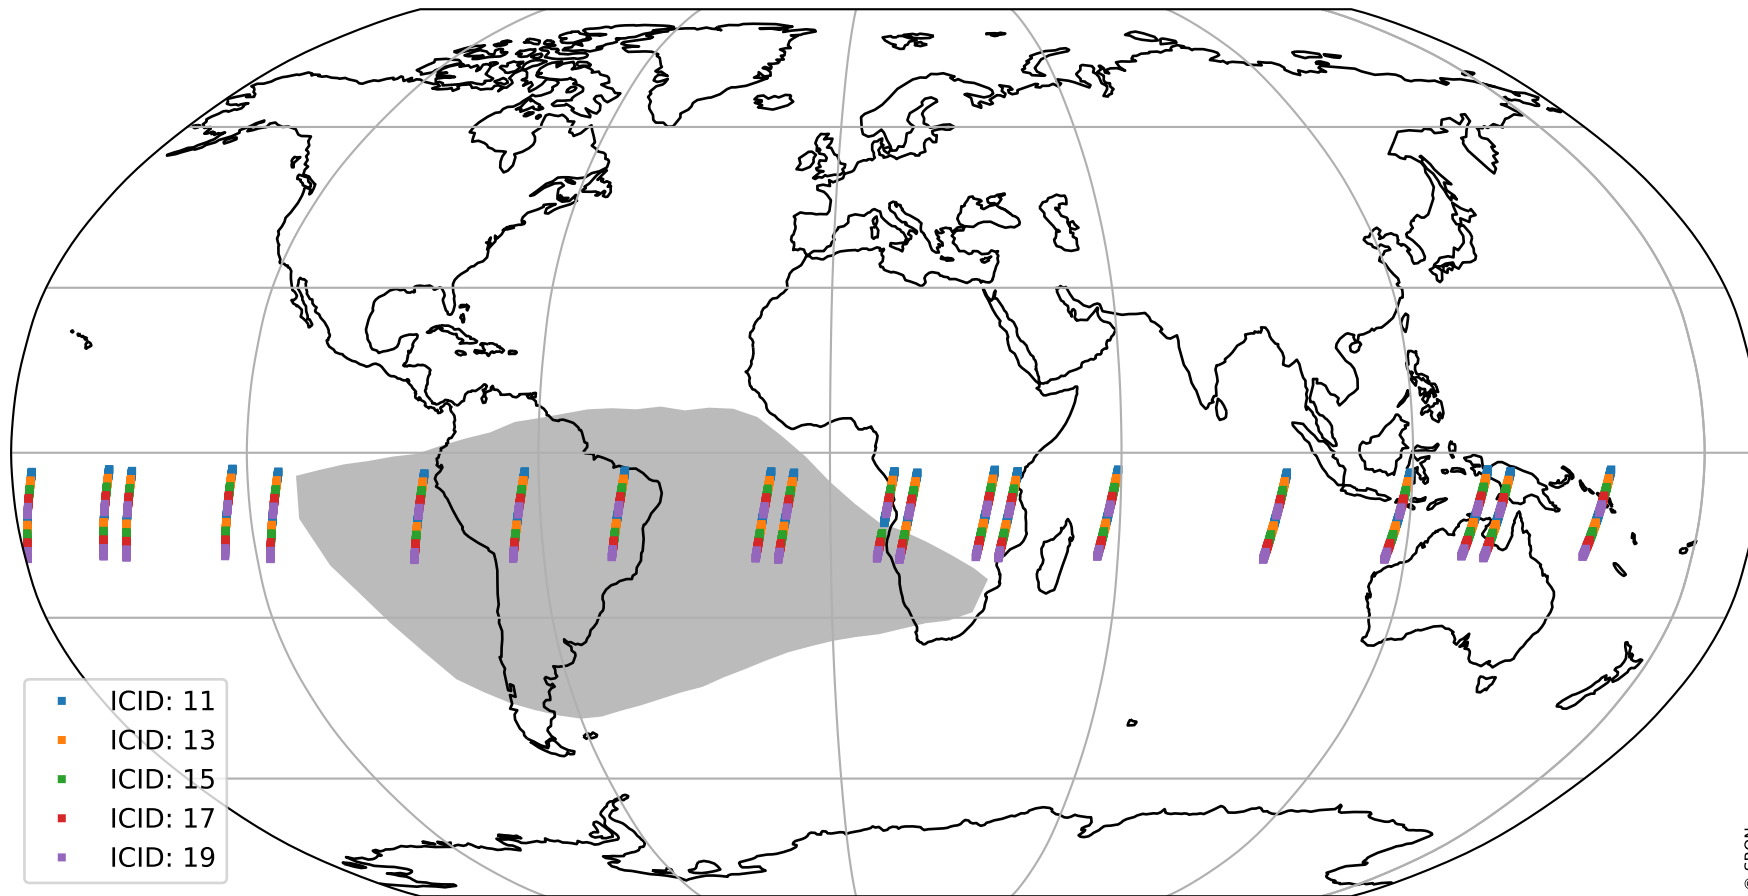

# Tropomi SWIR offset (official)

orbits : 20 in [28882, 28927]  
coverage : 2023-05-11 / 2023-05-14  
median : 29.292  $\mu\text{V}$   
spread : 14.699  $\mu\text{V}$   
created : 2023-08-21T15:31:05

# Tropomi SWIR offset (official)

orbits : 20 in [28882, 28927]  
coverage : 2023-05-11 / 2023-05-14  
median : 0.015409 mV  
spread : 0.40179 mV  
created : 2023-08-21T15:31:05

value compared with SWIR offset CKD

# Tropomi SWIR offset (official) ground-tracks of Sentinel-5P

orbits : 20 in [28882, 28927]  
coverage : 2023-05-11 / 2023-05-14  
created : 2023-08-21T15:31:05

# Tropomi SWIR offset (official)

orbits : [2827, 28927]  
coverage : 2018-04-30 / 2023-05-14  
created : 2023-08-21T15:31:06