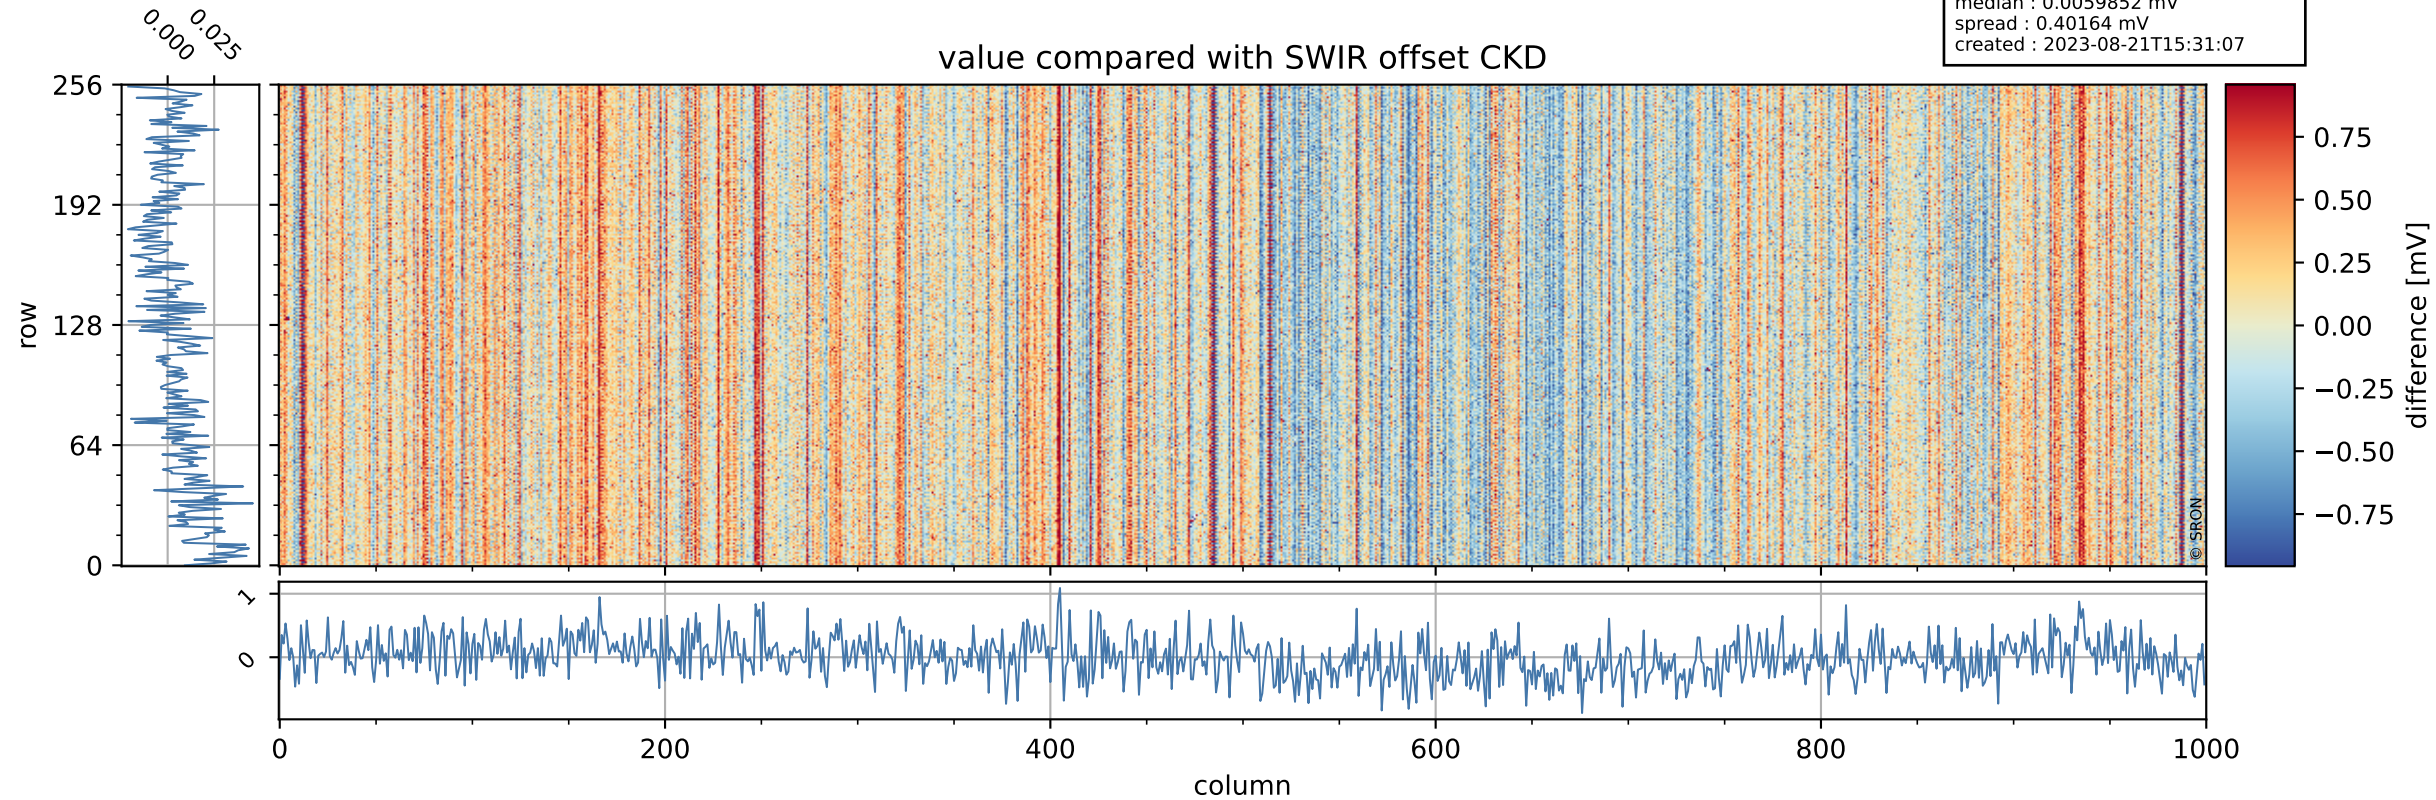

Tropomi SWIR offset (official)

orbits : 19 in [28897, 28942]
coverage : 2023-05-12 / 2023-05-15
median : 0.52602 V
spread : 0.035911 V
created : 2023-08-21T15:31:07

value detector map

Tropomi SWIR offset (official)

orbits : 19 in [28897, 28942]
coverage : 2023-05-12 / 2023-05-15
median : 30.879 μV
spread : 15.308 μV
created : 2023-08-21T15:31:07

Tropomi SWIR offset (official)

orbits : 19 in [28897, 28942]
coverage : 2023-05-12 / 2023-05-15
median : 0.0059852 mV
spread : 0.40164 mV
created : 2023-08-21T15:31:07

value compared with SWIR offset CKD

Tropomi SWIR offset (official) ground-tracks of Sentinel-5P

orbits : 19 in [28897, 28942]
coverage : 2023-05-12 / 2023-05-15
created : 2023-08-21T15:31:07

Tropomi SWIR offset (official)

orbits : [2827, 28942]
coverage : 2018-04-30 / 2023-05-15
created : 2023-08-21T15:31:08

trend of detector median & temperatures