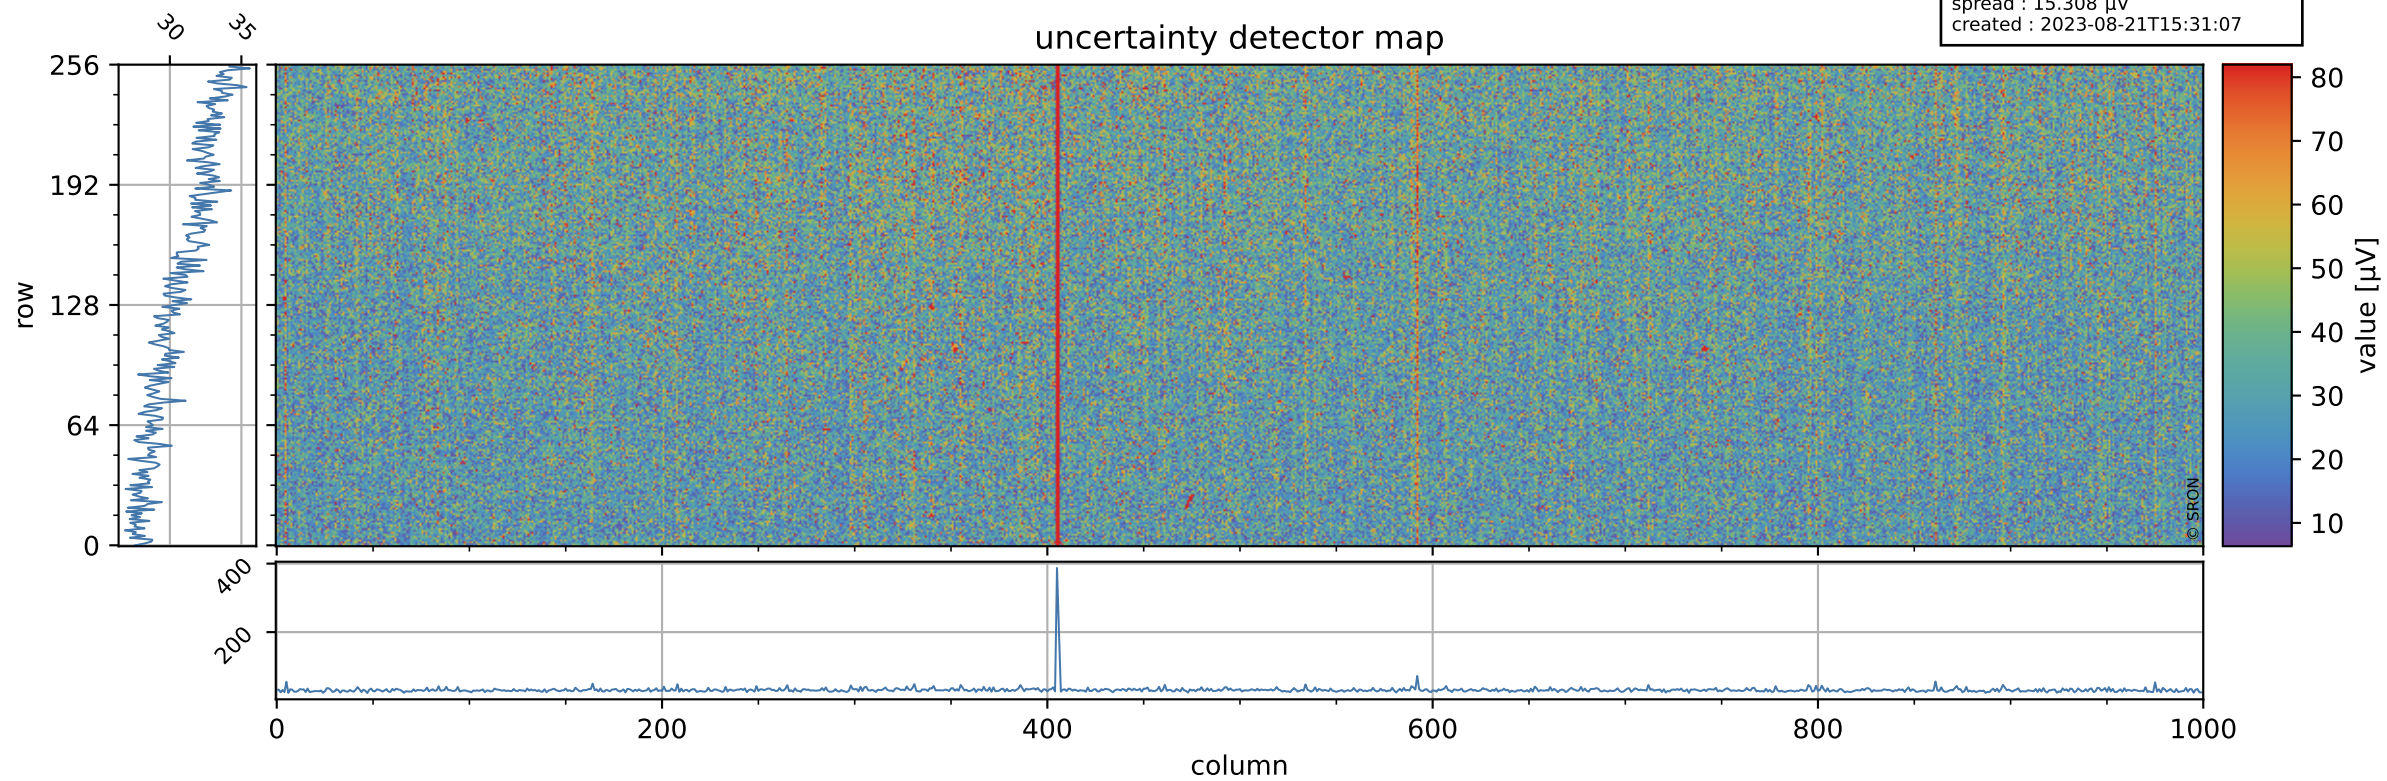

Tropomi SWIR offset (official)

orbits : 19 in [28897, 28942]
coverage : 2023-05-12 / 2023-05-15
median : 0.52602 V
spread : 0.035911 V
created : 2023-08-21T15:31:07

value detector map

Tropomi SWIR offset (official)

orbits : 19 in [28897, 28942]
coverage : 2023-05-12 / 2023-05-15
median : 30.879 μV
spread : 15.308 μV
created : 2023-08-21T15:31:07

Tropomi SWIR offset (official)

orbits : 19 in [28897, 28942]
coverage : 2023-05-12 / 2023-05-15
median : 0.0059852 mV
spread : 0.40164 mV
created : 2023-08-21T15:31:07

value compared with SWIR offset CKD

Tropomi SWIR offset (official) ground-tracks of Sentinel-5P

orbits : 19 in [28897, 28942]
coverage : 2023-05-12 / 2023-05-15
created : 2023-08-21T15:31:07

Tropomi SWIR offset (official)

orbits : [2827, 28942]
coverage : 2018-04-30 / 2023-05-15
created : 2023-08-21T15:31:08

trend of detector median & temperatures