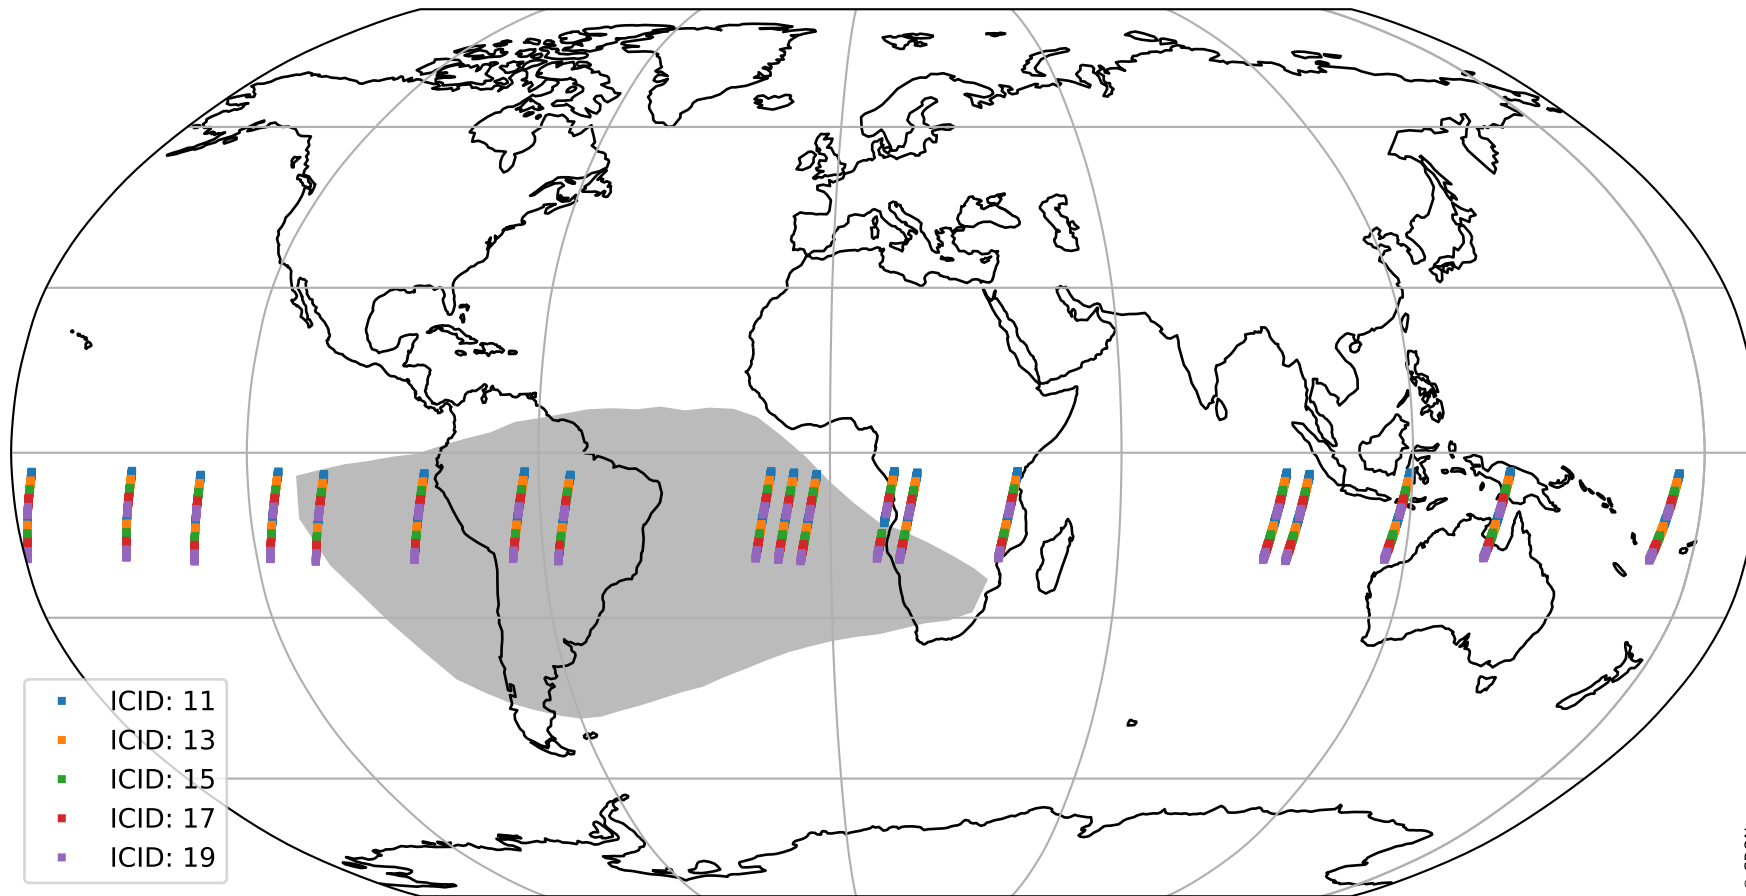

Tropomi SWIR offset (official)

orbits : 19 in [28897, 28942]
coverage : 2023-05-12 / 2023-05-15
median : 0.52602 V
spread : 0.035911 V
created : 2023-08-21T15:31:07

value detector map

Tropomi SWIR offset (official)

orbits : 19 in [28897, 28942]
coverage : 2023-05-12 / 2023-05-15
median : 30.879 μV
spread : 15.308 μV
created : 2023-08-21T15:31:07

Tropomi SWIR offset (official)

orbits : 19 in [28897, 28942]
coverage : 2023-05-12 / 2023-05-15
median : 0.0059852 mV
spread : 0.40164 mV
created : 2023-08-21T15:31:07

value compared with SWIR offset CKD

Tropomi SWIR offset (official) ground-tracks of Sentinel-5P

orbits : 19 in [28897, 28942]
coverage : 2023-05-12 / 2023-05-15
created : 2023-08-21T15:31:07

Tropomi SWIR offset (official)

orbits : [2827, 28942]
coverage : 2018-04-30 / 2023-05-15
created : 2023-08-21T15:31:08

trend of detector median & temperatures