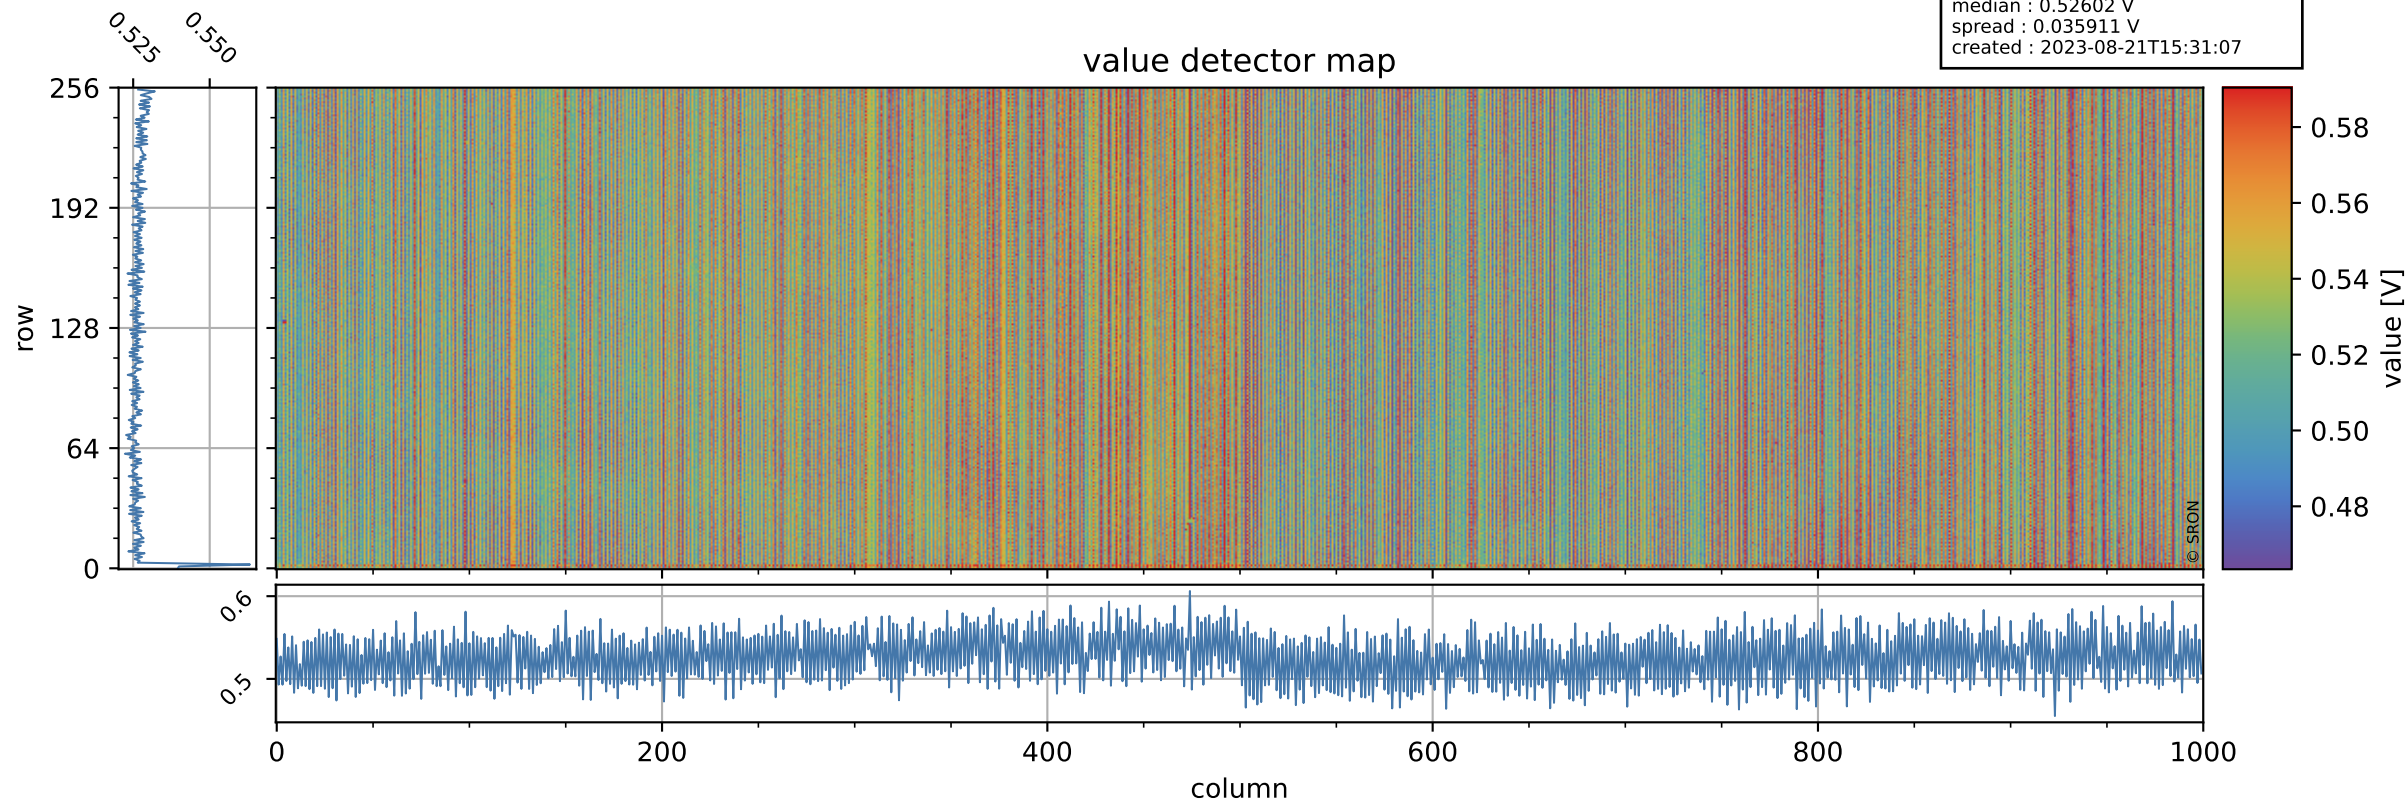

Tropomi SWIR offset (official)

orbits : 19 in [28897, 28942]
coverage : 2023-05-12 / 2023-05-15
median : 0.52602 V
spread : 0.035911 V
created : 2023-08-21T15:31:07

value detector map

Tropomi SWIR offset (official)

orbits : 19 in [28897, 28942]
coverage : 2023-05-12 / 2023-05-15
median : 30.879 μV
spread : 15.308 μV
created : 2023-08-21T15:31:07

Tropomi SWIR offset (official)

orbits : 19 in [28897, 28942]
coverage : 2023-05-12 / 2023-05-15
median : 0.0059852 mV
spread : 0.40164 mV
created : 2023-08-21T15:31:07

value compared with SWIR offset CKD

Tropomi SWIR offset (official) ground-tracks of Sentinel-5P

orbits : 19 in [28897, 28942]
coverage : 2023-05-12 / 2023-05-15
created : 2023-08-21T15:31:07

Tropomi SWIR offset (official)

orbits : [2827, 28942]
coverage : 2018-04-30 / 2023-05-15
created : 2023-08-21T15:31:08

trend of detector median & temperatures