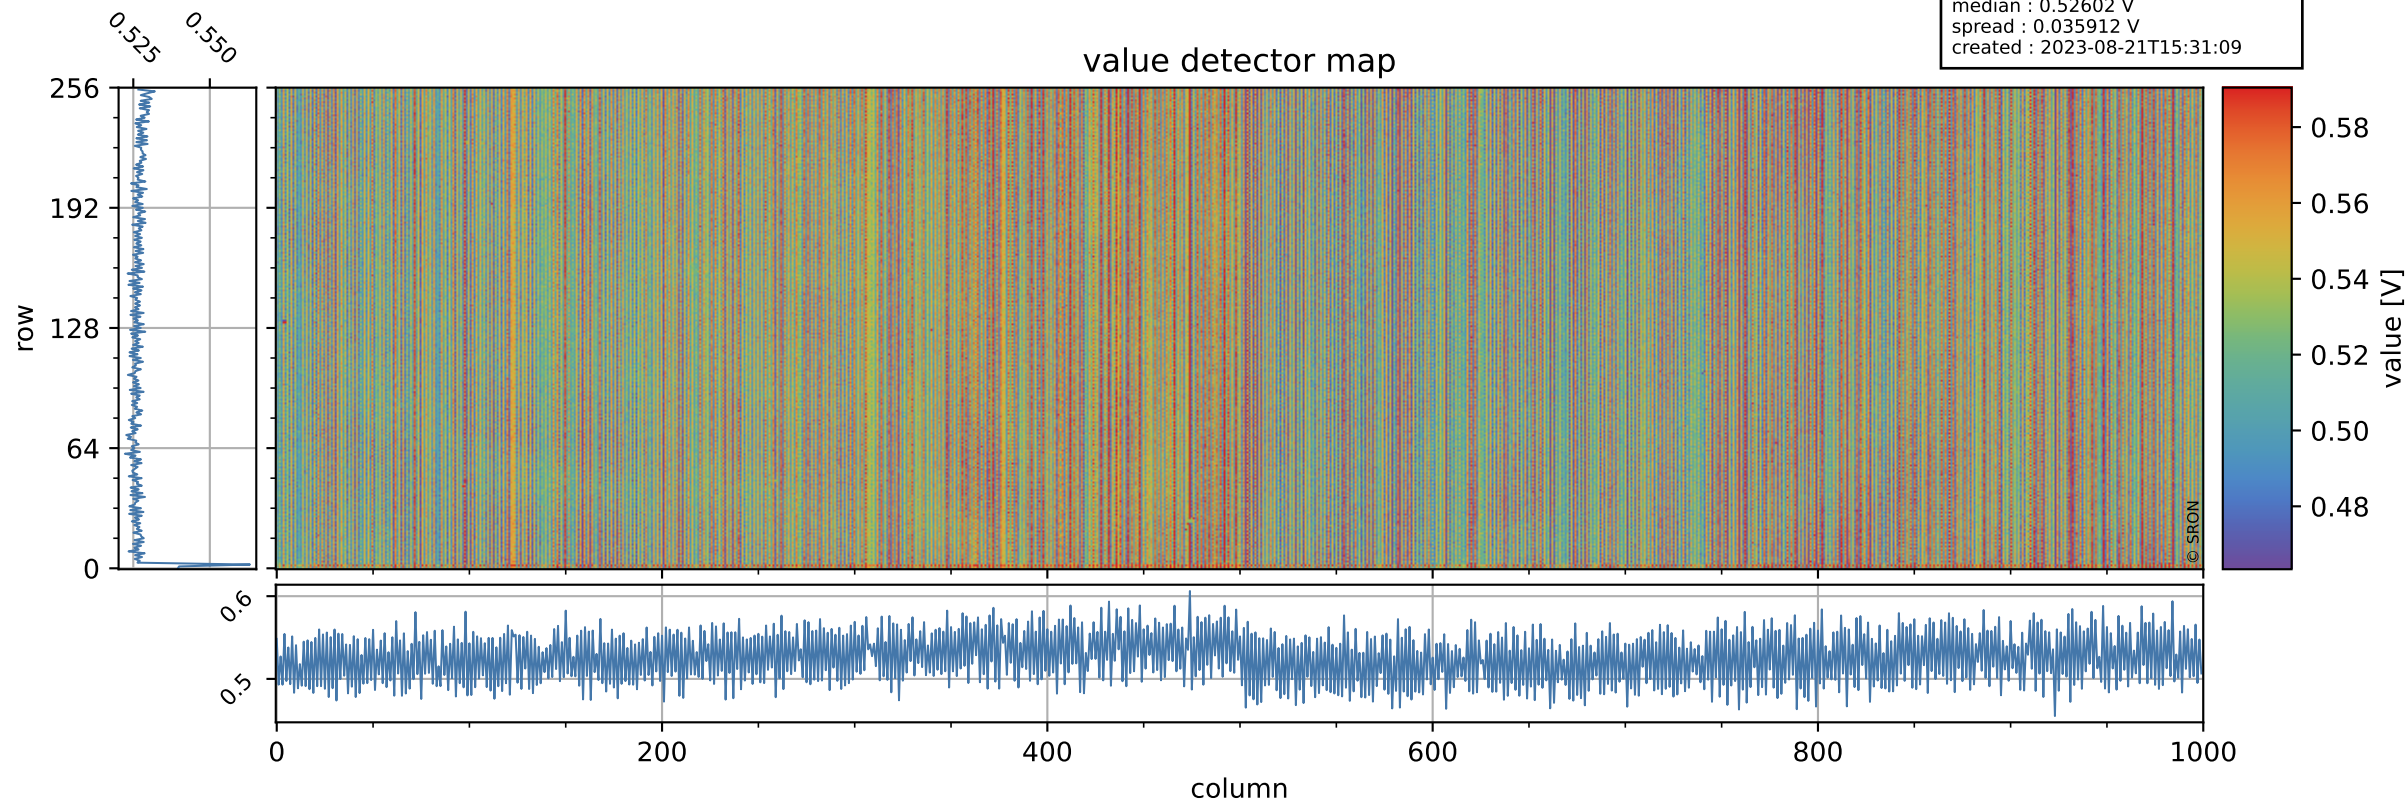

Tropomi SWIR offset (official)

orbits : 19 in [28912, 28957]
coverage : 2023-05-13 / 2023-05-16
median : 0.52602 V
spread : 0.035912 V
created : 2023-08-21T15:31:09

value detector map

Tropomi SWIR offset (official)

orbits : 19 in [28912, 28957]
coverage : 2023-05-13 / 2023-05-16
median : 30.303 μV
spread : 15.078 μV
created : 2023-08-21T15:31:09

Tropomi SWIR offset (official)

orbits : 19 in [28912, 28957]
coverage : 2023-05-13 / 2023-05-16
median : 0.0039871 mV
spread : 0.40129 mV
created : 2023-08-21T15:31:09

value compared with SWIR offset CKD

Tropomi SWIR offset (official) ground-tracks of Sentinel-5P

orbits : 19 in [28912, 28957]
coverage : 2023-05-13 / 2023-05-16
created : 2023-08-21T15:31:10

Tropomi SWIR offset (official)

orbits : [2827, 28957]
coverage : 2018-04-30 / 2023-05-16
created : 2023-08-21T15:31:10

trend of detector median & temperatures