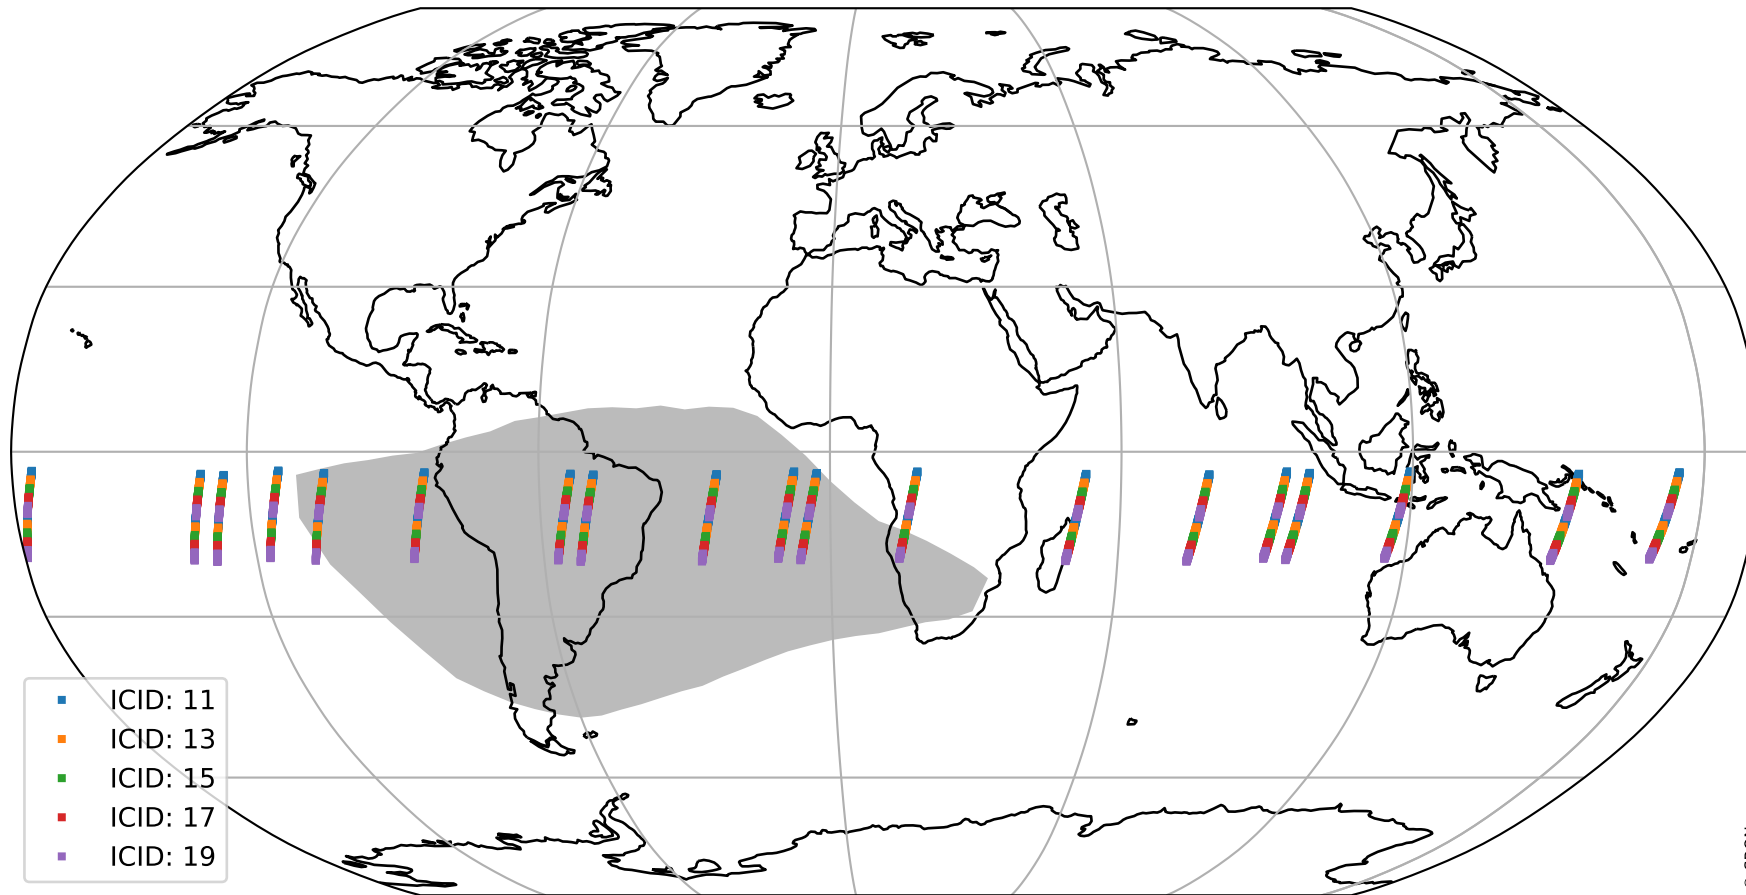

Tropomi SWIR offset (official)

orbits : 19 in [28912, 28957]
coverage : 2023-05-13 / 2023-05-16
median : 0.52602 V
spread : 0.035912 V
created : 2023-08-21T15:31:09

value detector map

Tropomi SWIR offset (official)

orbits : 19 in [28912, 28957]
coverage : 2023-05-13 / 2023-05-16
median : 30.303 μV
spread : 15.078 μV
created : 2023-08-21T15:31:09

Tropomi SWIR offset (official)

orbits : 19 in [28912, 28957]
coverage : 2023-05-13 / 2023-05-16
median : 0.0039871 mV
spread : 0.40129 mV
created : 2023-08-21T15:31:09

value compared with SWIR offset CKD

Tropomi SWIR offset (official) ground-tracks of Sentinel-5P

orbits : 19 in [28912, 28957]
coverage : 2023-05-13 / 2023-05-16
created : 2023-08-21T15:31:10

Tropomi SWIR offset (official)

orbits : [2827, 28957]
coverage : 2018-04-30 / 2023-05-16
created : 2023-08-21T15:31:10

trend of detector median & temperatures