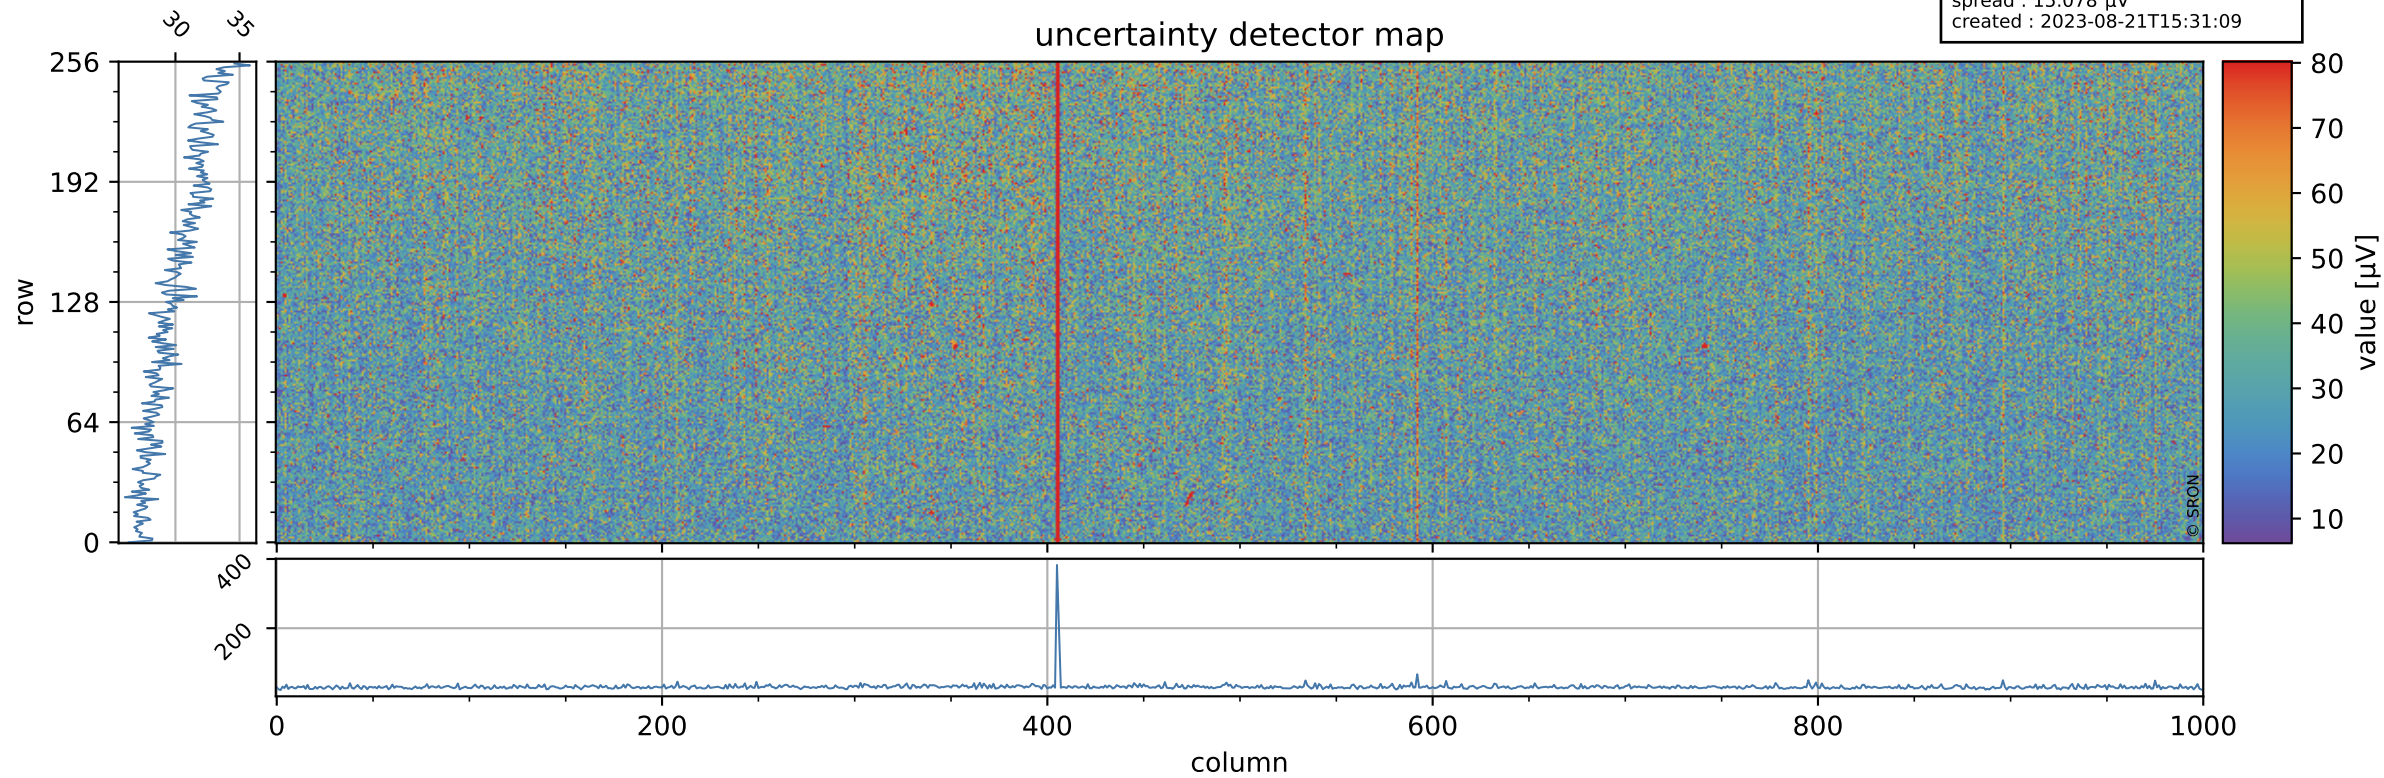

Tropomi SWIR offset (official)

orbits : 19 in [28912, 28957]
coverage : 2023-05-13 / 2023-05-16
median : 0.52602 V
spread : 0.035912 V
created : 2023-08-21T15:31:09

value detector map

Tropomi SWIR offset (official)

orbits : 19 in [28912, 28957]
coverage : 2023-05-13 / 2023-05-16
median : 30.303 μV
spread : 15.078 μV
created : 2023-08-21T15:31:09

Tropomi SWIR offset (official)

orbits : 19 in [28912, 28957]
coverage : 2023-05-13 / 2023-05-16
median : 0.0039871 mV
spread : 0.40129 mV
created : 2023-08-21T15:31:09

value compared with SWIR offset CKD

Tropomi SWIR offset (official) ground-tracks of Sentinel-5P

orbits : 19 in [28912, 28957]
coverage : 2023-05-13 / 2023-05-16
created : 2023-08-21T15:31:10

Tropomi SWIR offset (official)

orbits : [2827, 28957]
coverage : 2018-04-30 / 2023-05-16
created : 2023-08-21T15:31:10

trend of detector median & temperatures