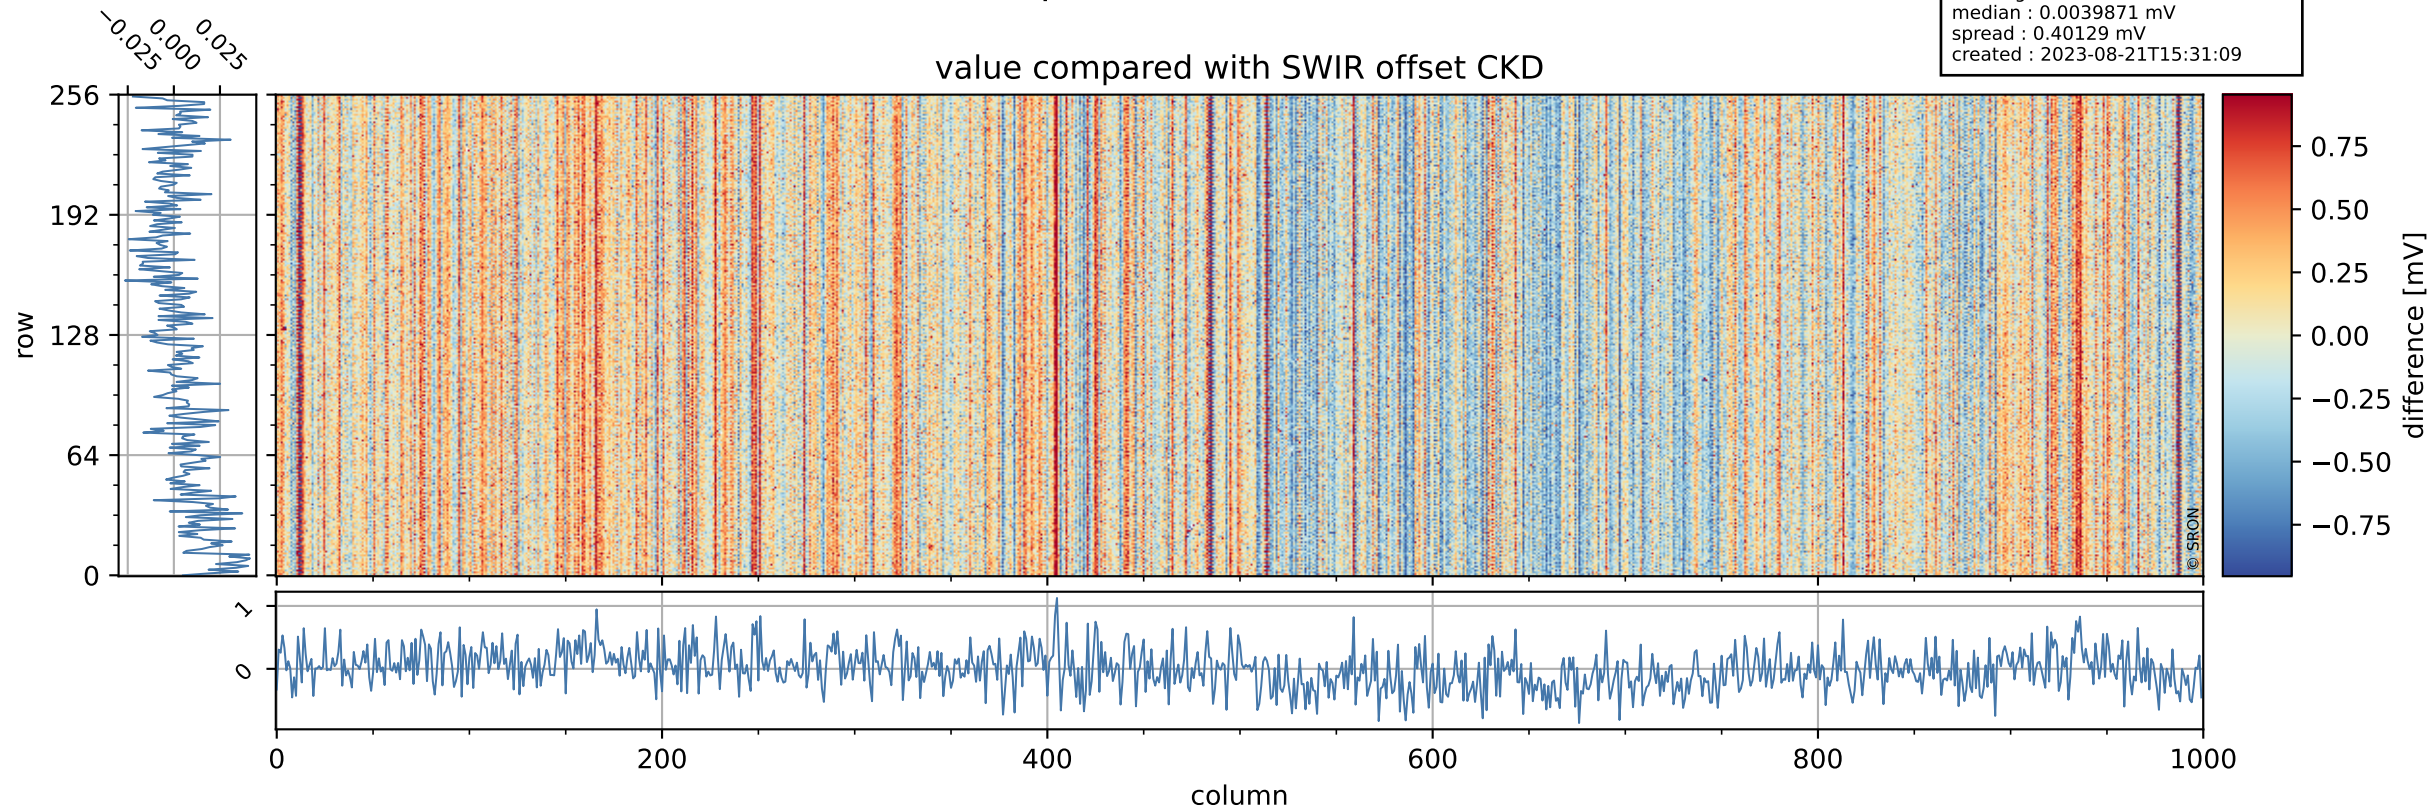

Tropomi SWIR offset (official)

orbits : 19 in [28912, 28957]
coverage : 2023-05-13 / 2023-05-16
median : 0.52602 V
spread : 0.035912 V
created : 2023-08-21T15:31:09

value detector map

Tropomi SWIR offset (official)

orbits : 19 in [28912, 28957]
coverage : 2023-05-13 / 2023-05-16
median : 30.303 μV
spread : 15.078 μV
created : 2023-08-21T15:31:09

Tropomi SWIR offset (official)

orbits : 19 in [28912, 28957]
coverage : 2023-05-13 / 2023-05-16
median : 0.0039871 mV
spread : 0.40129 mV
created : 2023-08-21T15:31:09

value compared with SWIR offset CKD

Tropomi SWIR offset (official) ground-tracks of Sentinel-5P

orbits : 19 in [28912, 28957]
coverage : 2023-05-13 / 2023-05-16
created : 2023-08-21T15:31:10

Tropomi SWIR offset (official)

orbits : [2827, 28957]
coverage : 2018-04-30 / 2023-05-16
created : 2023-08-21T15:31:10

trend of detector median & temperatures