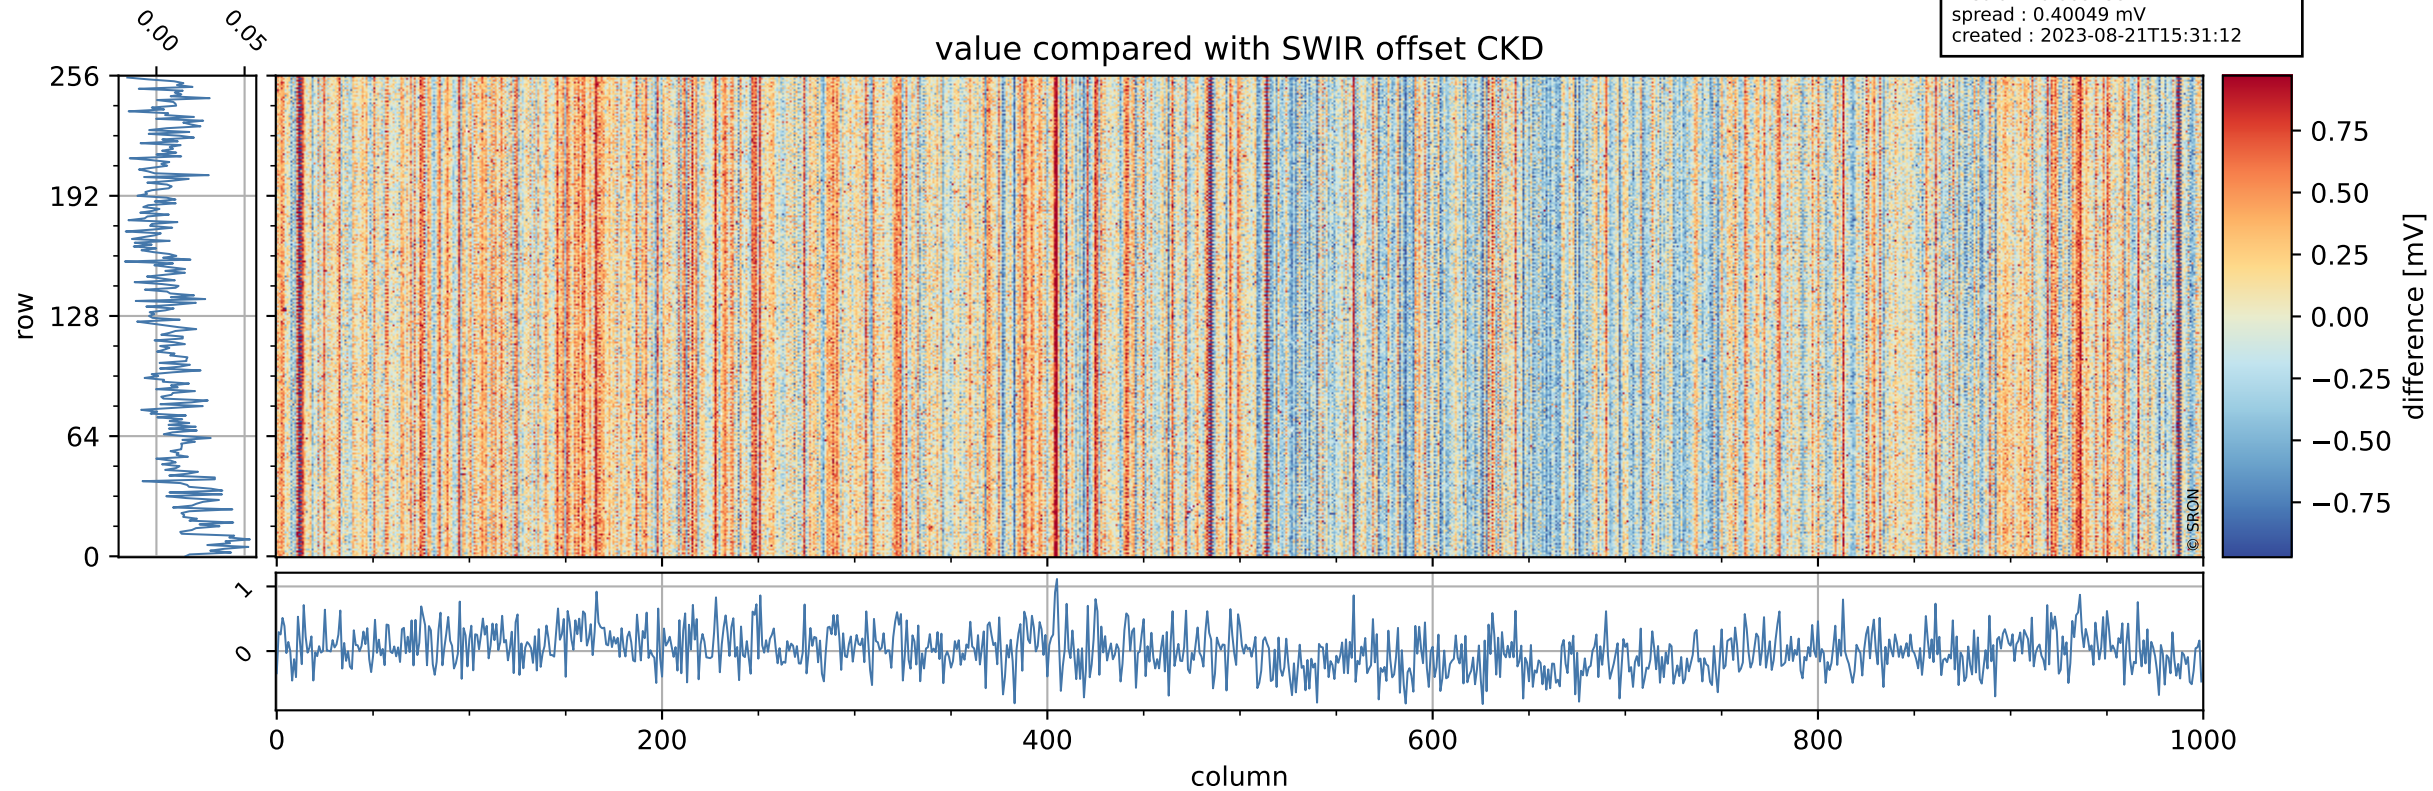

Tropomi SWIR offset (official)

orbits : 18 in [28927, 28972]
coverage : 2023-05-14 / 2023-05-17
median : 0.52602 V
spread : 0.035909 V
created : 2023-08-21T15:31:11

value detector map

Tropomi SWIR offset (official)

orbits : 18 in [28927, 28972]
coverage : 2023-05-14 / 2023-05-17
median : 0.0092391 mV
spread : 0.40049 mV
created : 2023-08-21T15:31:12

value compared with SWIR offset CKD

Tropomi SWIR offset (official) ground-tracks of Sentinel-5P

orbits : 18 in [28927, 28972]
coverage : 2023-05-14 / 2023-05-17
created : 2023-08-21T15:31:12

Tropomi SWIR offset (official)

orbits : [2827, 28972]
coverage : 2018-04-30 / 2023-05-17
created : 2023-08-21T15:31:12

trend of detector median & temperatures