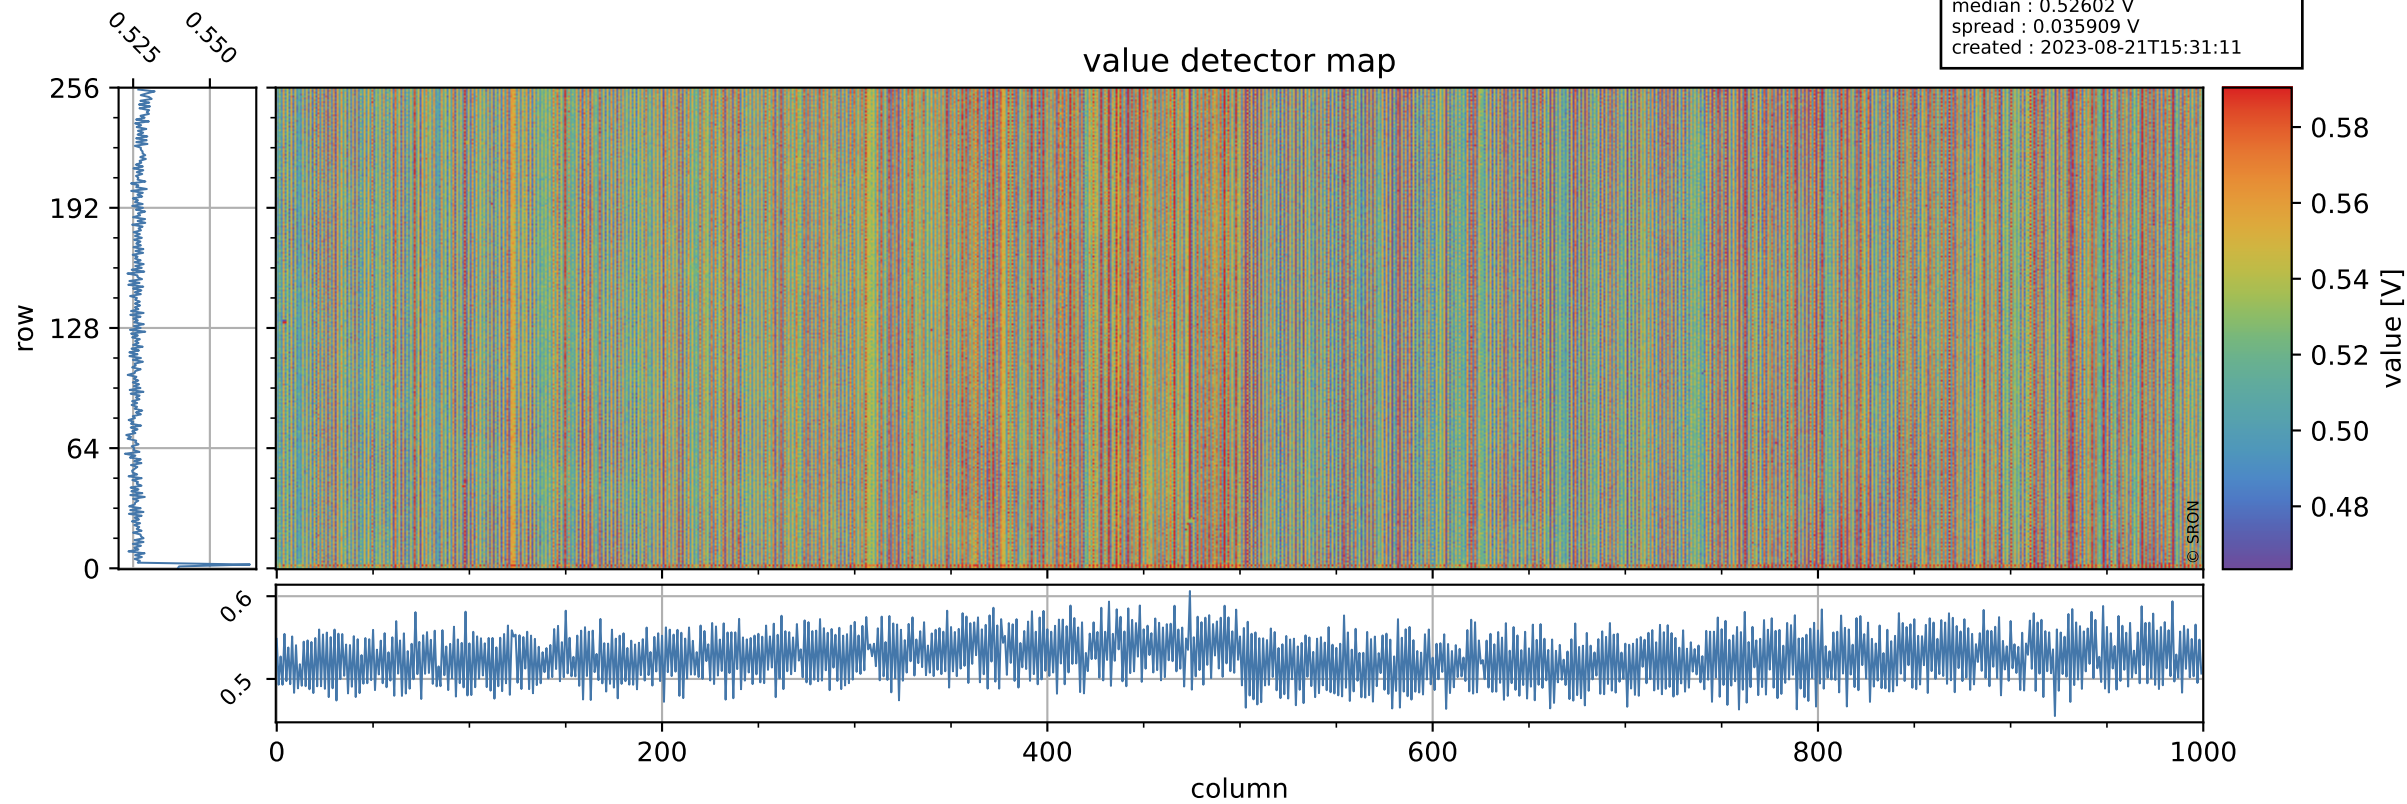

Tropomi SWIR offset (official)

orbits : 18 in [28927, 28972]
coverage : 2023-05-14 / 2023-05-17
median : 0.52602 V
spread : 0.035909 V
created : 2023-08-21T15:31:11

value detector map

Tropomi SWIR offset (official)

orbits : 18 in [28927, 28972]
coverage : 2023-05-14 / 2023-05-17
median : 0.0092391 mV
spread : 0.40049 mV
created : 2023-08-21T15:31:12

value compared with SWIR offset CKD

Tropomi SWIR offset (official) ground-tracks of Sentinel-5P

orbits : 18 in [28927, 28972]
coverage : 2023-05-14 / 2023-05-17
created : 2023-08-21T15:31:12

Tropomi SWIR offset (official)

orbits : [2827, 28972]
coverage : 2018-04-30 / 2023-05-17
created : 2023-08-21T15:31:12

trend of detector median & temperatures