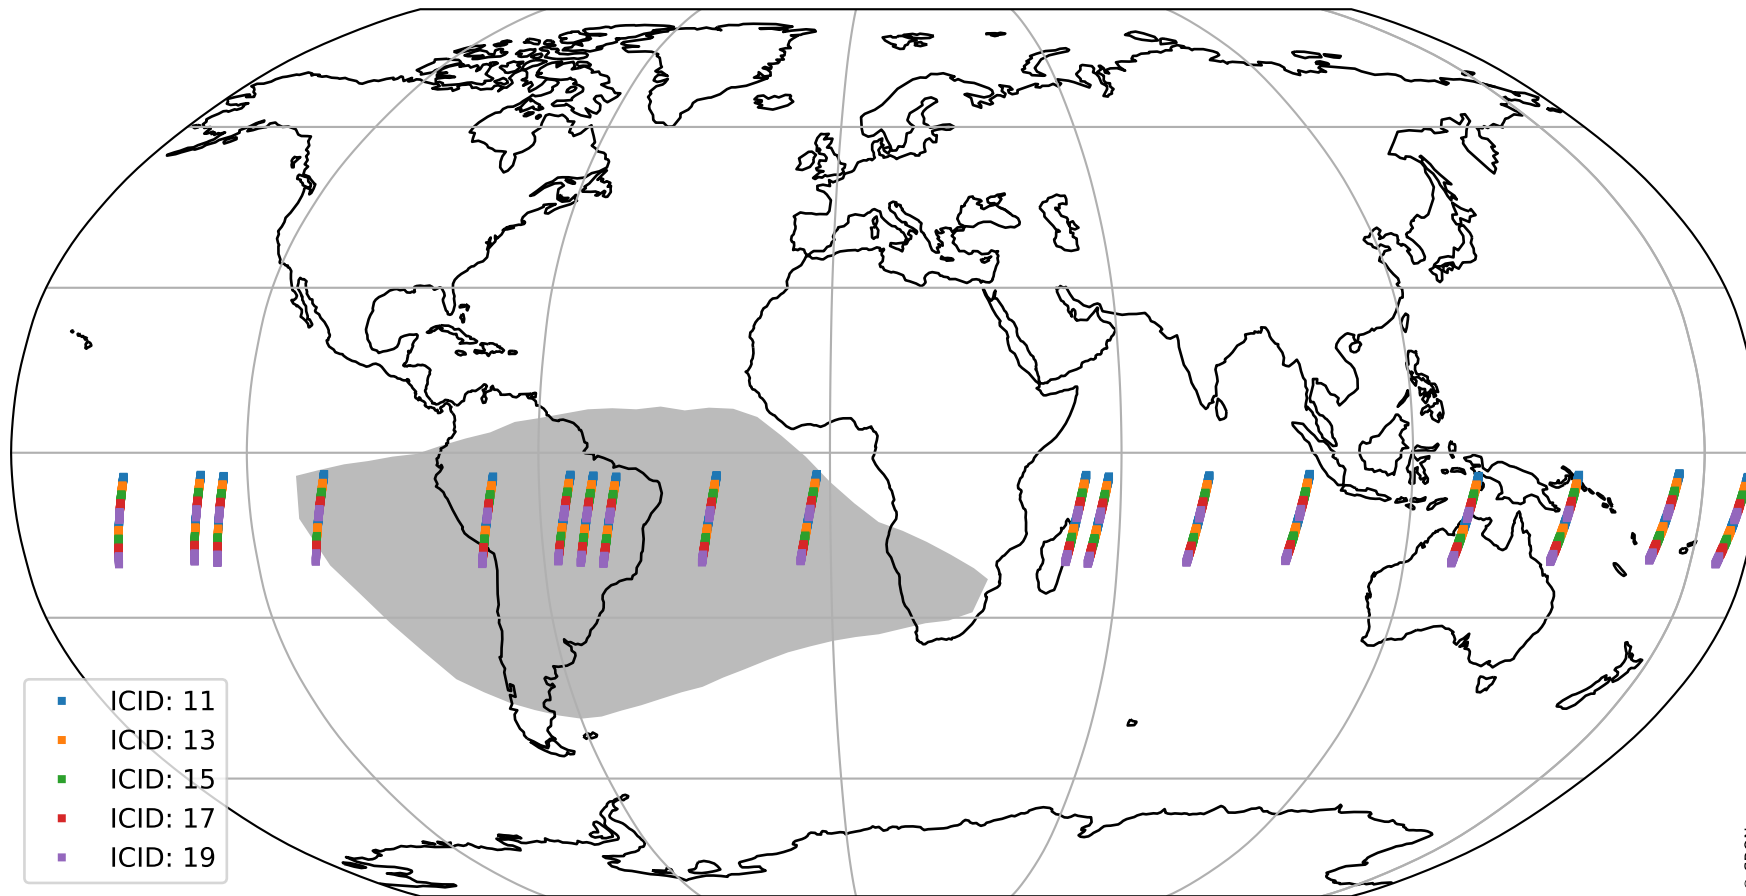

Tropomi SWIR offset (official)

orbits : 18 in [28927, 28972]
coverage : 2023-05-14 / 2023-05-17
median : 0.52602 V
spread : 0.035909 V
created : 2023-08-21T15:31:11

value detector map

Tropomi SWIR offset (official)

orbits : 18 in [28927, 28972]
coverage : 2023-05-14 / 2023-05-17
median : 0.0092391 mV
spread : 0.40049 mV
created : 2023-08-21T15:31:12

value compared with SWIR offset CKD

Tropomi SWIR offset (official) ground-tracks of Sentinel-5P

orbits : 18 in [28927, 28972]
coverage : 2023-05-14 / 2023-05-17
created : 2023-08-21T15:31:12

Tropomi SWIR offset (official)

orbits : [2827, 28972]
coverage : 2018-04-30 / 2023-05-17
created : 2023-08-21T15:31:12

trend of detector median & temperatures