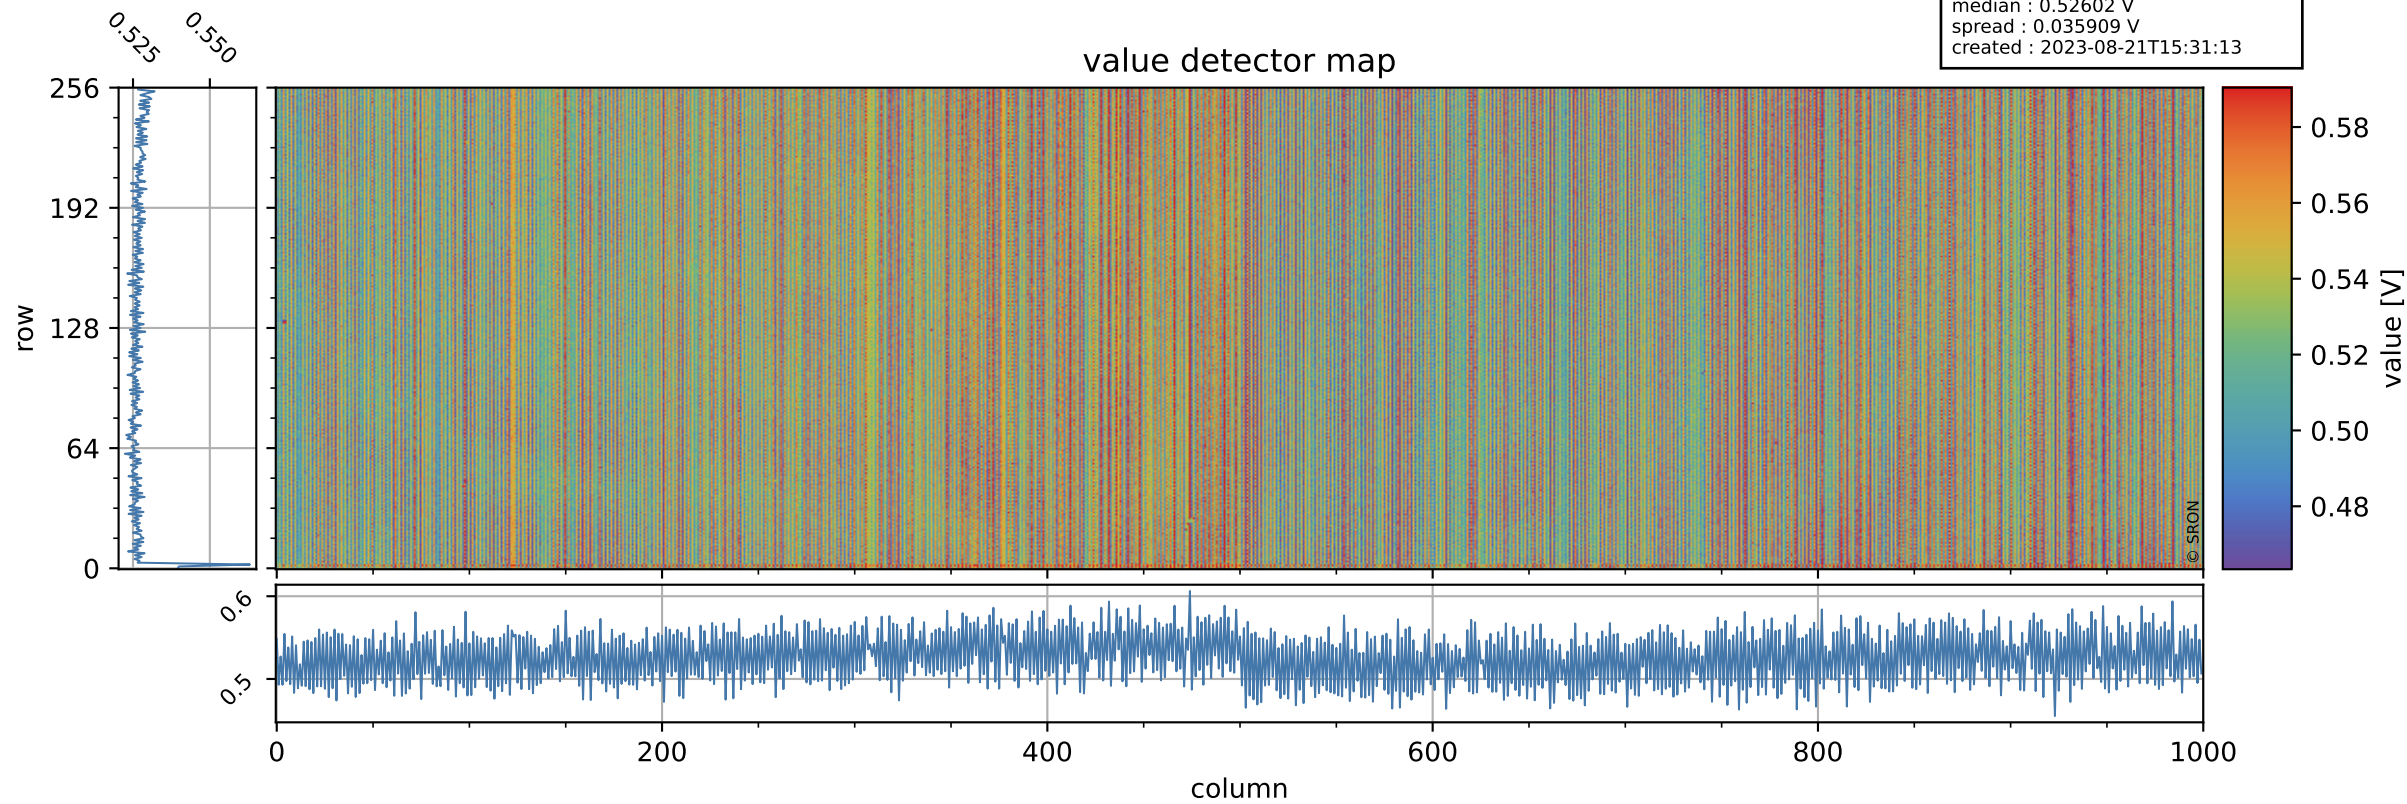

Tropomi SWIR offset (official)

orbits : 19 in [28942, 28987]
coverage : 2023-05-15 / 2023-05-18
median : 0.52602 V
spread : 0.035909 V
created : 2023-08-21T15:31:13

value detector map

Tropomi SWIR offset (official)

orbits : 19 in [28942, 28987]
coverage : 2023-05-15 / 2023-05-18
median : 30.205 μV
spread : 15.027 μV
created : 2023-08-21T15:31:14

Tropomi SWIR offset (official)

orbits : 19 in [28942, 28987]
coverage : 2023-05-15 / 2023-05-18
median : 0.0080316 mV
spread : 0.40348 mV
created : 2023-08-21T15:31:14

value compared with SWIR offset CKD

Tropomi SWIR offset (official) ground-tracks of Sentinel-5P

orbits : 19 in [28942, 28987]
coverage : 2023-05-15 / 2023-05-18
created : 2023-08-21T15:31:14

Tropomi SWIR offset (official)

orbits : [2827, 28987]
coverage : 2018-04-30 / 2023-05-18
created : 2023-08-21T15:31:15

trend of detector median & temperatures