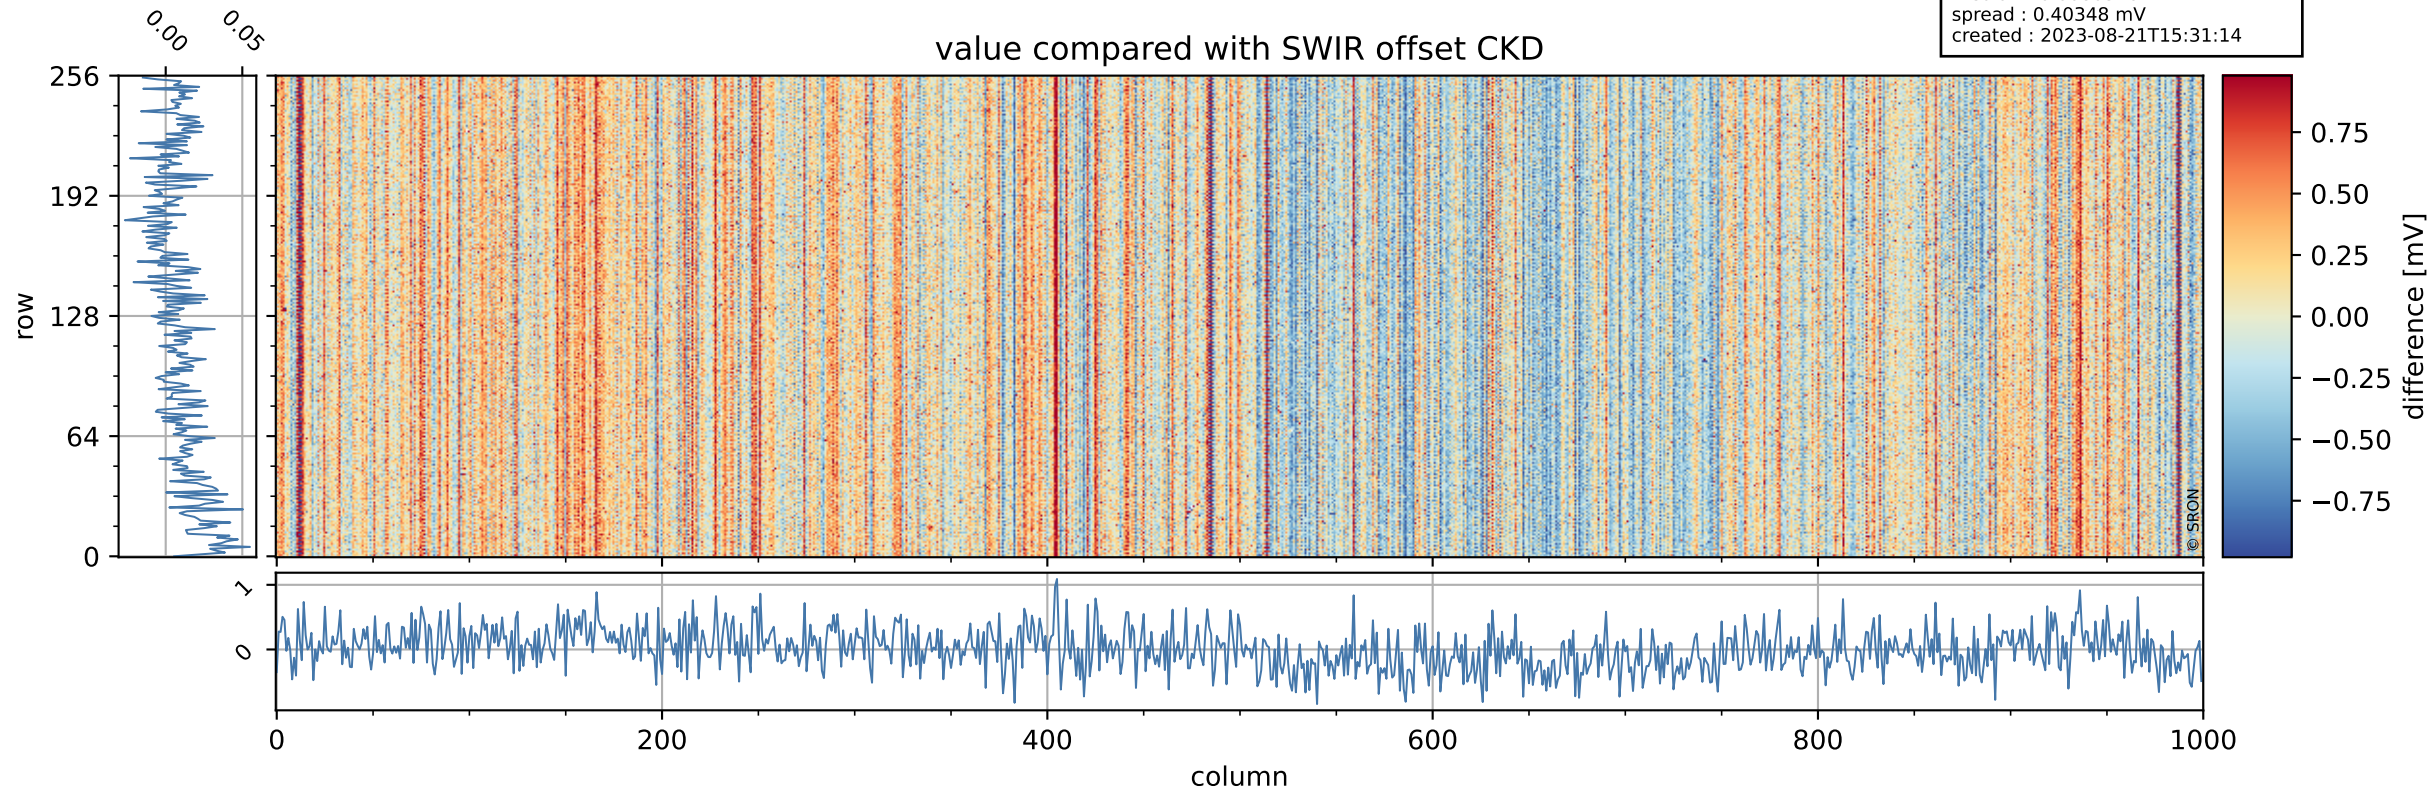

Tropomi SWIR offset (official)

orbits : 19 in [28942, 28987]
coverage : 2023-05-15 / 2023-05-18
median : 0.52602 V
spread : 0.035909 V
created : 2023-08-21T15:31:13

value detector map

Tropomi SWIR offset (official)

orbits : 19 in [28942, 28987]
coverage : 2023-05-15 / 2023-05-18
median : 30.205 μV
spread : 15.027 μV
created : 2023-08-21T15:31:14

Tropomi SWIR offset (official)

orbits : 19 in [28942, 28987]
coverage : 2023-05-15 / 2023-05-18
median : 0.0080316 mV
spread : 0.40348 mV
created : 2023-08-21T15:31:14

value compared with SWIR offset CKD

Tropomi SWIR offset (official) ground-tracks of Sentinel-5P

orbits : 19 in [28942, 28987]
coverage : 2023-05-15 / 2023-05-18
created : 2023-08-21T15:31:14

Tropomi SWIR offset (official)

orbits : [2827, 28987]
coverage : 2018-04-30 / 2023-05-18
created : 2023-08-21T15:31:15

trend of detector median & temperatures