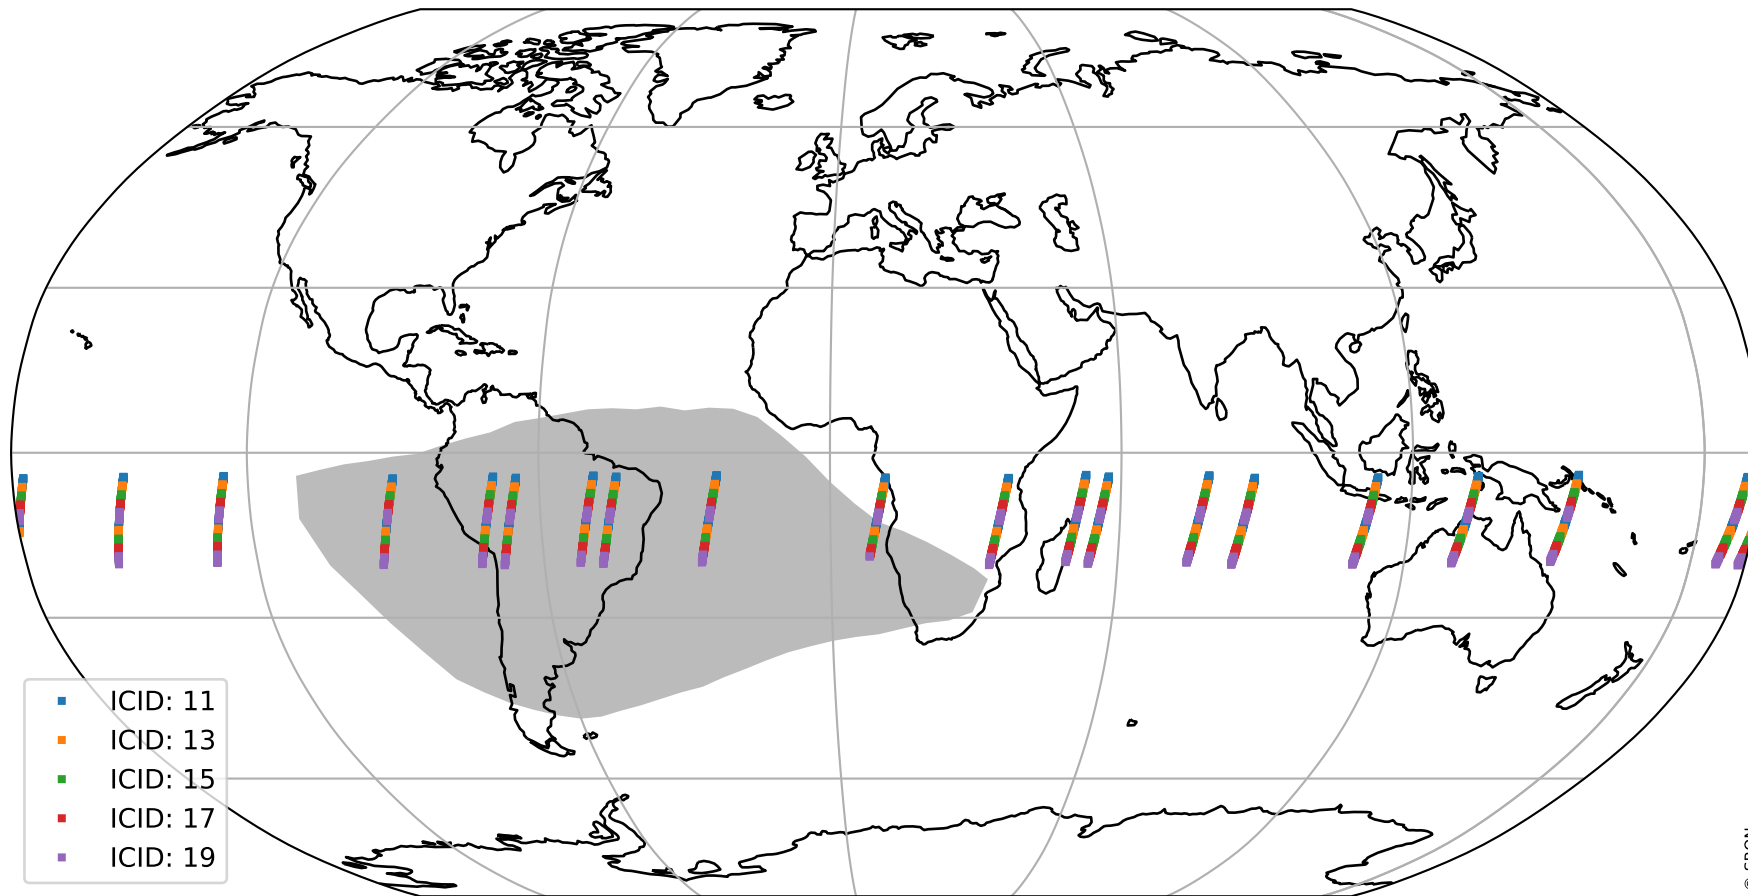

Tropomi SWIR offset (official)

orbits : 19 in [28942, 28987]
coverage : 2023-05-15 / 2023-05-18
median : 0.52602 V
spread : 0.035909 V
created : 2023-08-21T15:31:13

value detector map

Tropomi SWIR offset (official)

orbits : 19 in [28942, 28987]
coverage : 2023-05-15 / 2023-05-18
median : 30.205 μV
spread : 15.027 μV
created : 2023-08-21T15:31:14

Tropomi SWIR offset (official)

orbits : 19 in [28942, 28987]
coverage : 2023-05-15 / 2023-05-18
median : 0.0080316 mV
spread : 0.40348 mV
created : 2023-08-21T15:31:14

value compared with SWIR offset CKD

Tropomi SWIR offset (official) ground-tracks of Sentinel-5P

orbits : 19 in [28942, 28987]
coverage : 2023-05-15 / 2023-05-18
created : 2023-08-21T15:31:14

Tropomi SWIR offset (official)

orbits : [2827, 28987]
coverage : 2018-04-30 / 2023-05-18
created : 2023-08-21T15:31:15

trend of detector median & temperatures