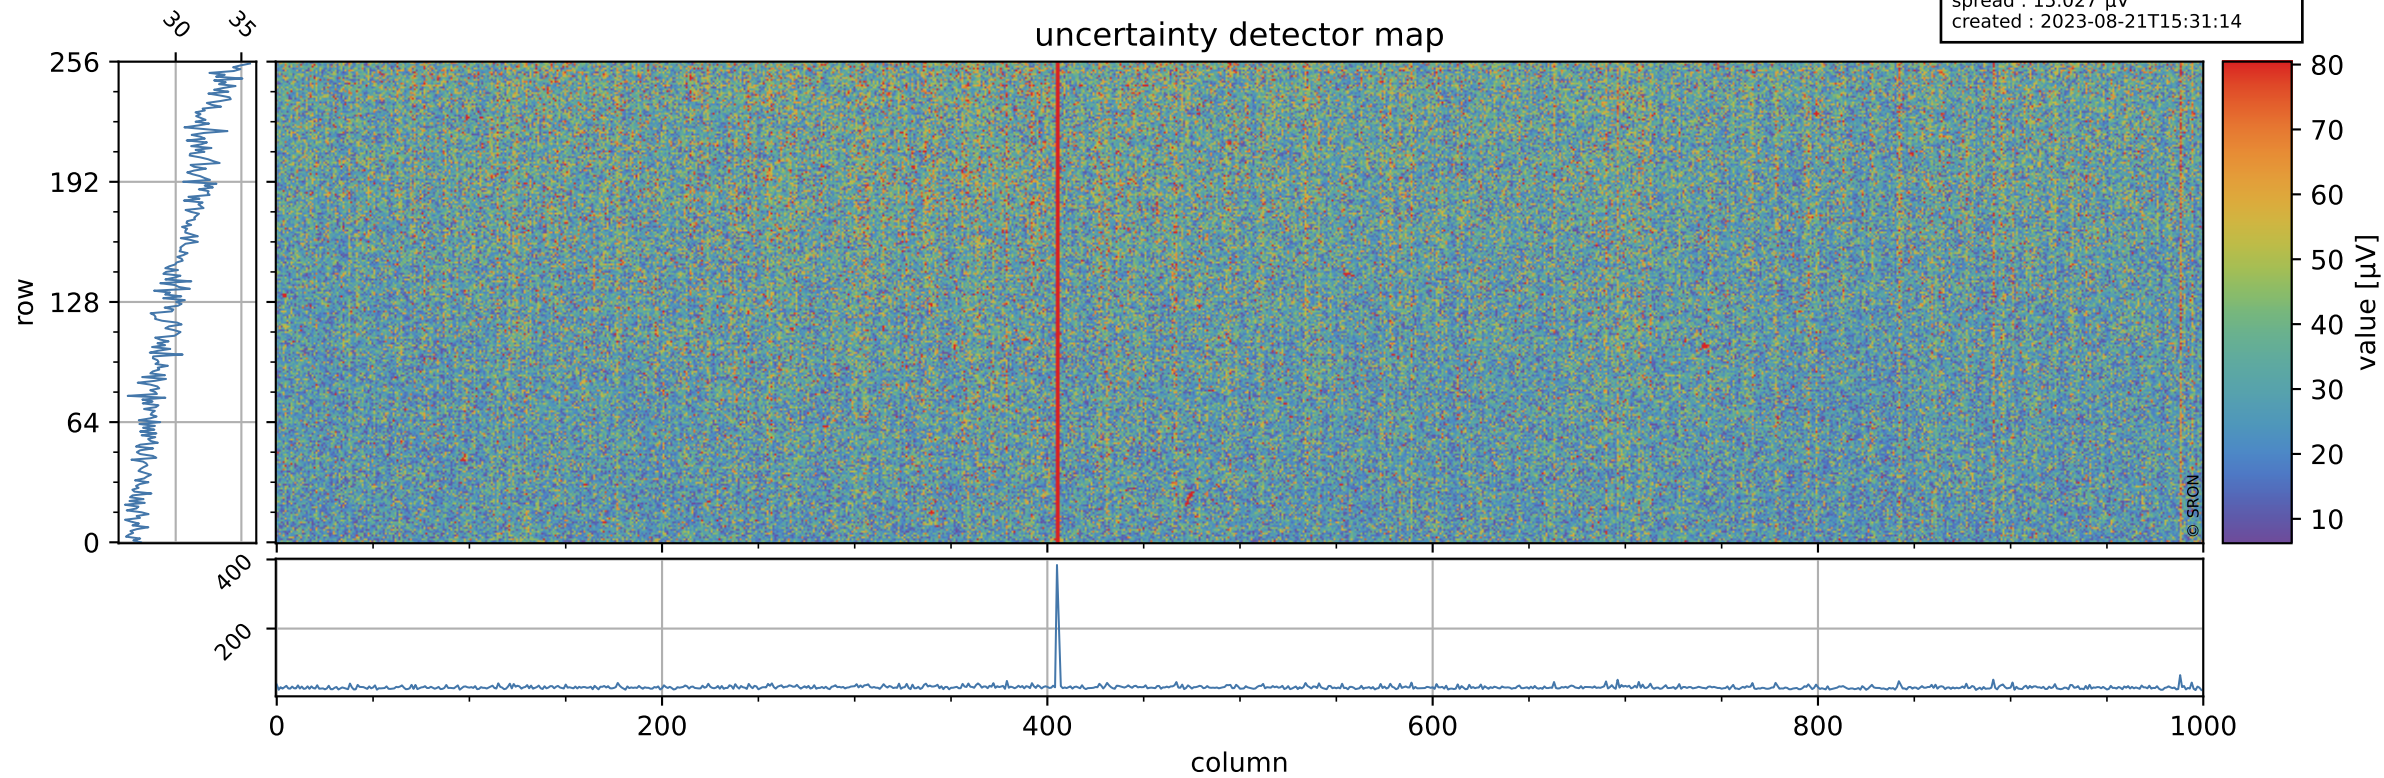

Tropomi SWIR offset (official)

orbits : 19 in [28942, 28987]
coverage : 2023-05-15 / 2023-05-18
median : 0.52602 V
spread : 0.035909 V
created : 2023-08-21T15:31:13

value detector map

Tropomi SWIR offset (official)

orbits : 19 in [28942, 28987]
coverage : 2023-05-15 / 2023-05-18
median : 30.205 μV
spread : 15.027 μV
created : 2023-08-21T15:31:14

Tropomi SWIR offset (official)

orbits : 19 in [28942, 28987]
coverage : 2023-05-15 / 2023-05-18
median : 0.0080316 mV
spread : 0.40348 mV
created : 2023-08-21T15:31:14

value compared with SWIR offset CKD

Tropomi SWIR offset (official) ground-tracks of Sentinel-5P

orbits : 19 in [28942, 28987]
coverage : 2023-05-15 / 2023-05-18
created : 2023-08-21T15:31:14

Tropomi SWIR offset (official)

orbits : [2827, 28987]
coverage : 2018-04-30 / 2023-05-18
created : 2023-08-21T15:31:15

trend of detector median & temperatures