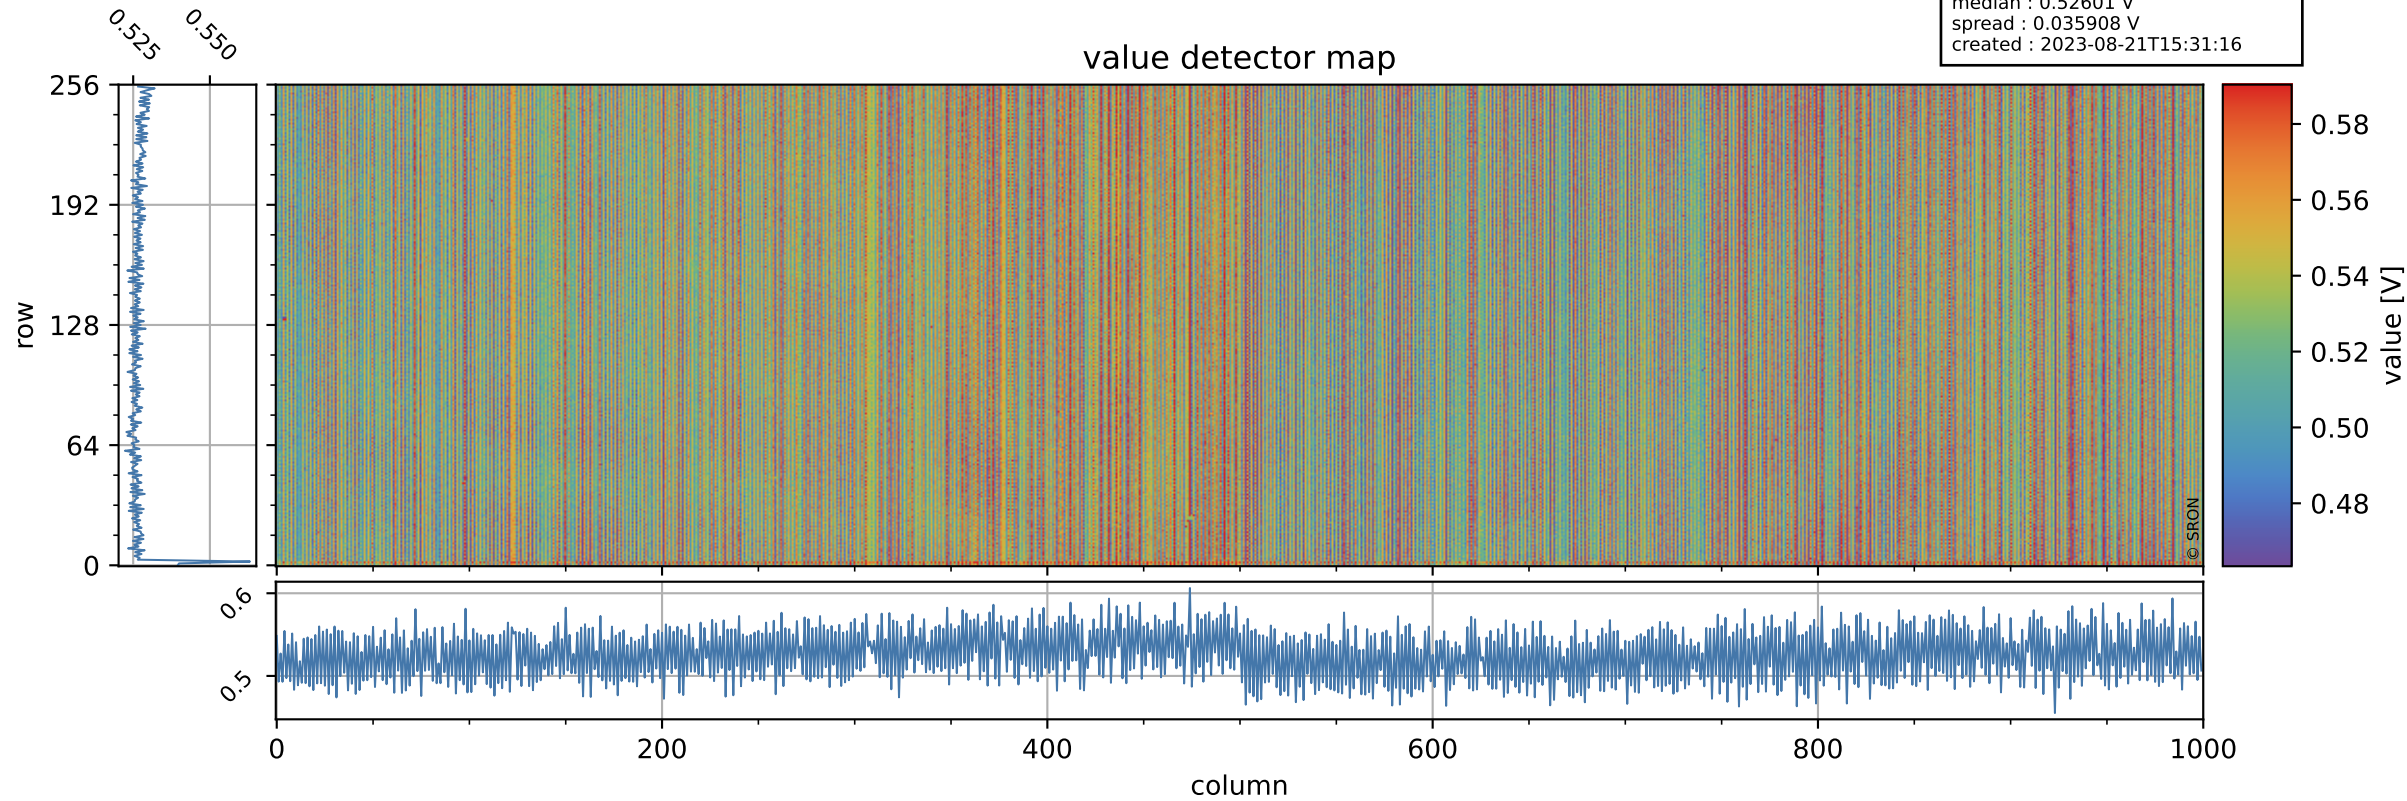

# Tropomi SWIR offset (official)

orbits : 19 in [28957, 29002]  
coverage : 2023-05-16 / 2023-05-19  
median : 0.52601 V  
spread : 0.035908 V  
created : 2023-08-21T15:31:16

## value detector map

# Tropomi SWIR offset (official)

orbits : 19 in [28957, 29002]  
coverage : 2023-05-16 / 2023-05-19  
median : 30.359  $\mu\text{V}$   
spread : 15.053  $\mu\text{V}$   
created : 2023-08-21T15:31:16

# Tropomi SWIR offset (official) ground-tracks of Sentinel-5P

orbits : 19 in [28957, 29002]  
coverage : 2023-05-16 / 2023-05-19  
created : 2023-08-21T15:31:16