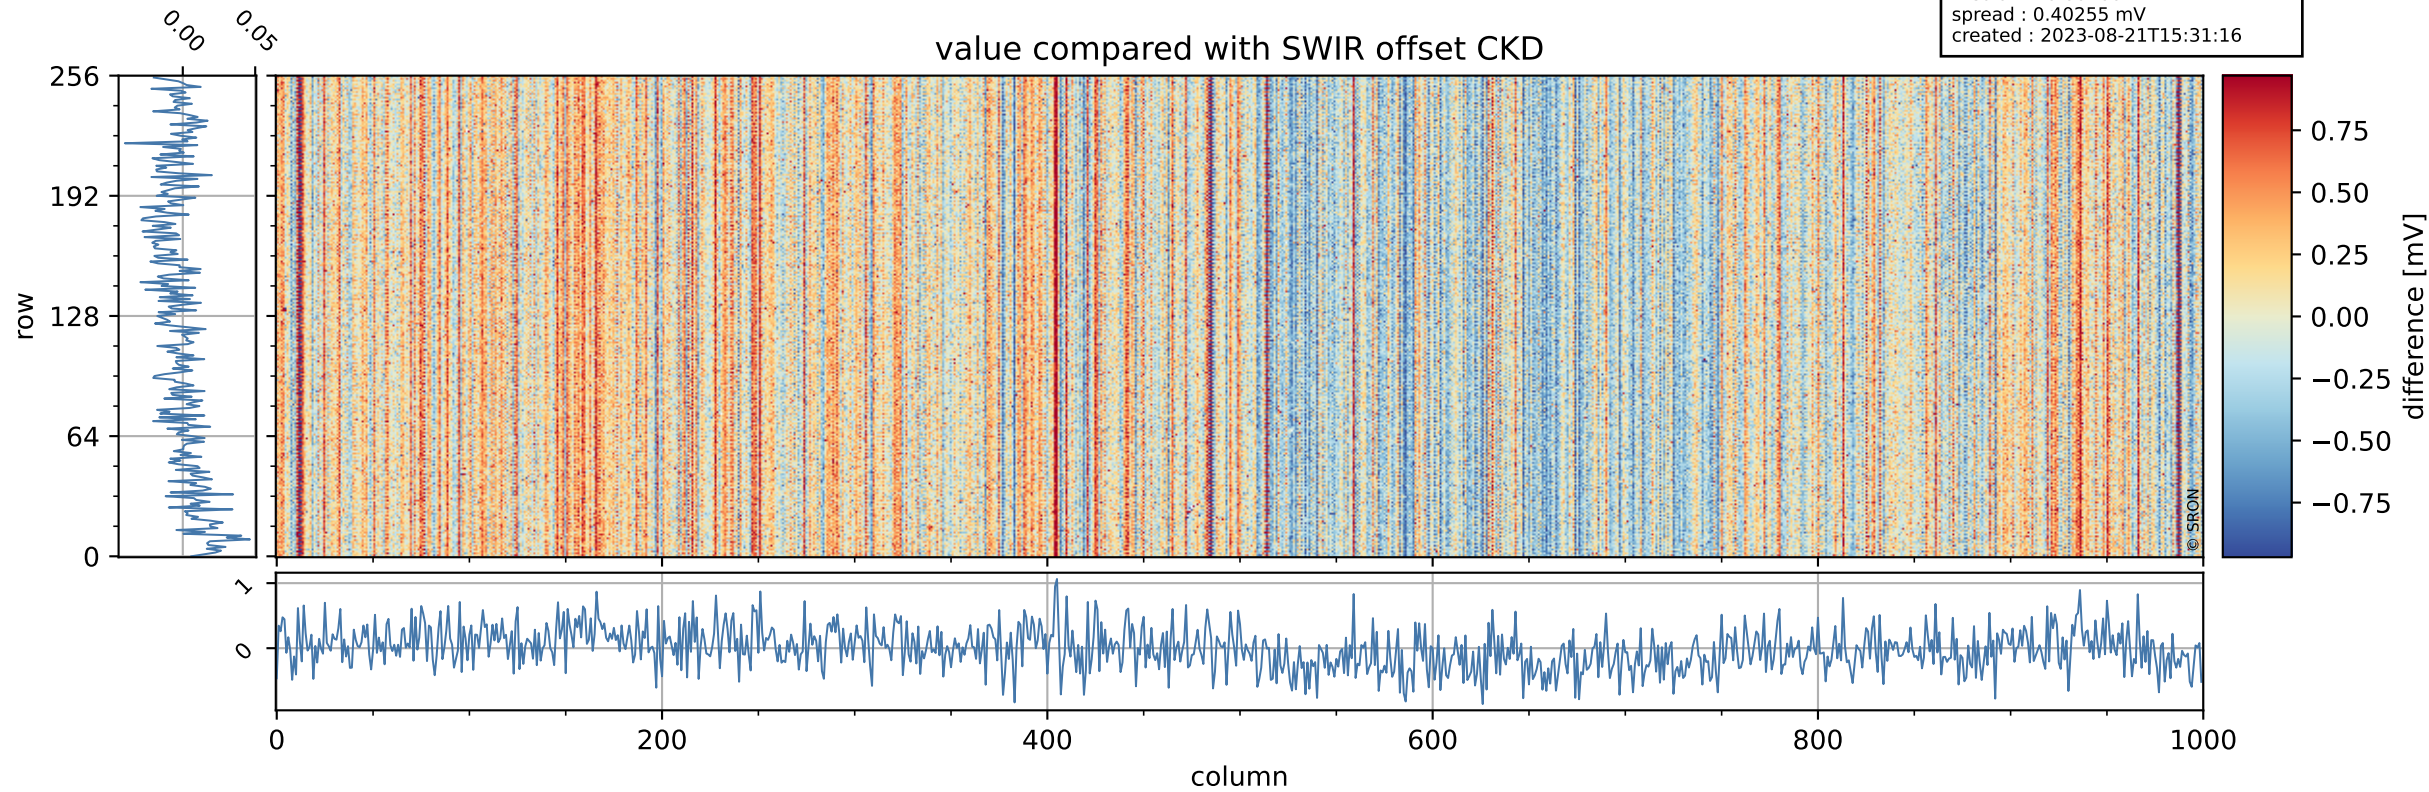

## value detector map

# Tropomi SWIR offset (official)

orbits : 19 in [28957, 29002]  
coverage : 2023-05-16 / 2023-05-19  
median : 30.359  $\mu\text{V}$   
spread : 15.053  $\mu\text{V}$   
created : 2023-08-21T15:31:16

# Tropomi SWIR offset (official)

orbits : 19 in [28957, 29002]  
coverage : 2023-05-16 / 2023-05-19  
median : -0.001604 mV  
spread : 0.40255 mV  
created : 2023-08-21T15:31:16

value compared with SWIR offset CKD

# Tropomi SWIR offset (official) ground-tracks of Sentinel-5P

orbits : 19 in [28957, 29002]  
coverage : 2023-05-16 / 2023-05-19  
created : 2023-08-21T15:31:16