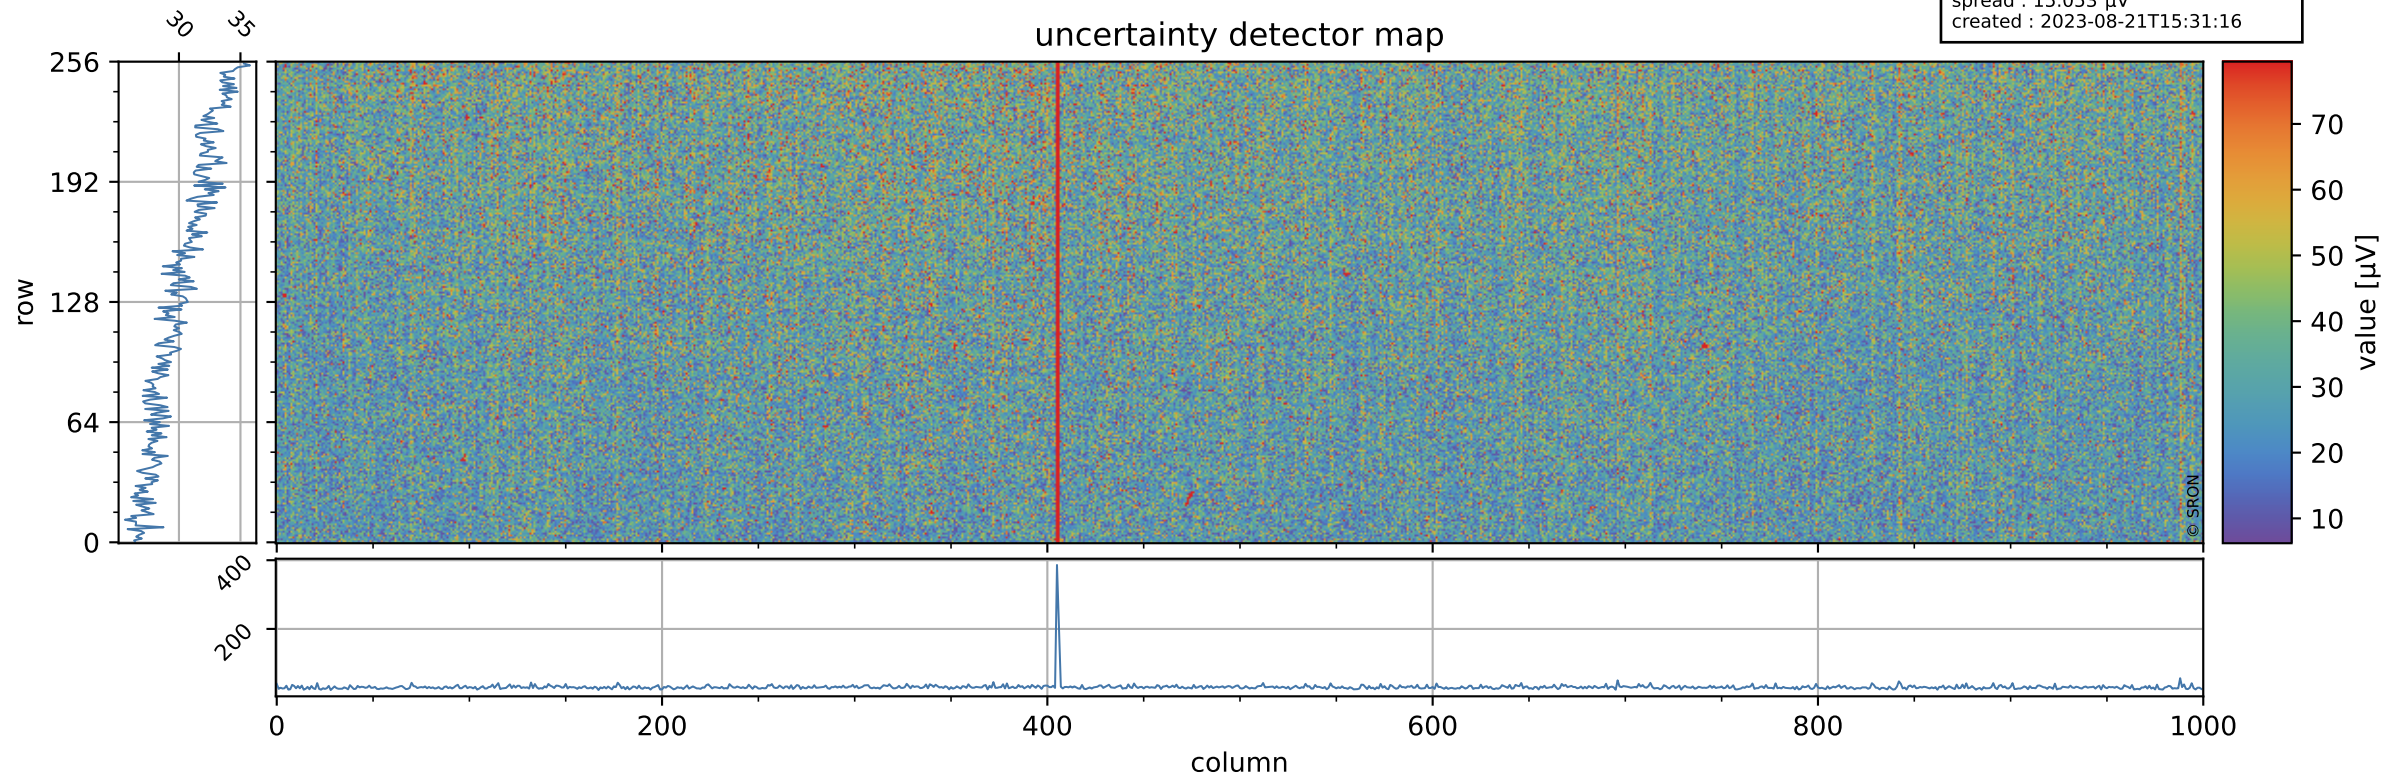

# Tropomi SWIR offset (official)

orbits : 19 in [28957, 29002]  
coverage : 2023-05-16 / 2023-05-19  
median : 0.52601 V  
spread : 0.035908 V  
created : 2023-08-21T15:31:16

## value detector map

# Tropomi SWIR offset (official)

orbits : 19 in [28957, 29002]  
coverage : 2023-05-16 / 2023-05-19  
median : 30.359  $\mu\text{V}$   
spread : 15.053  $\mu\text{V}$   
created : 2023-08-21T15:31:16

# Tropomi SWIR offset (official) ground-tracks of Sentinel-5P

orbits : 19 in [28957, 29002]  
coverage : 2023-05-16 / 2023-05-19  
created : 2023-08-21T15:31:16