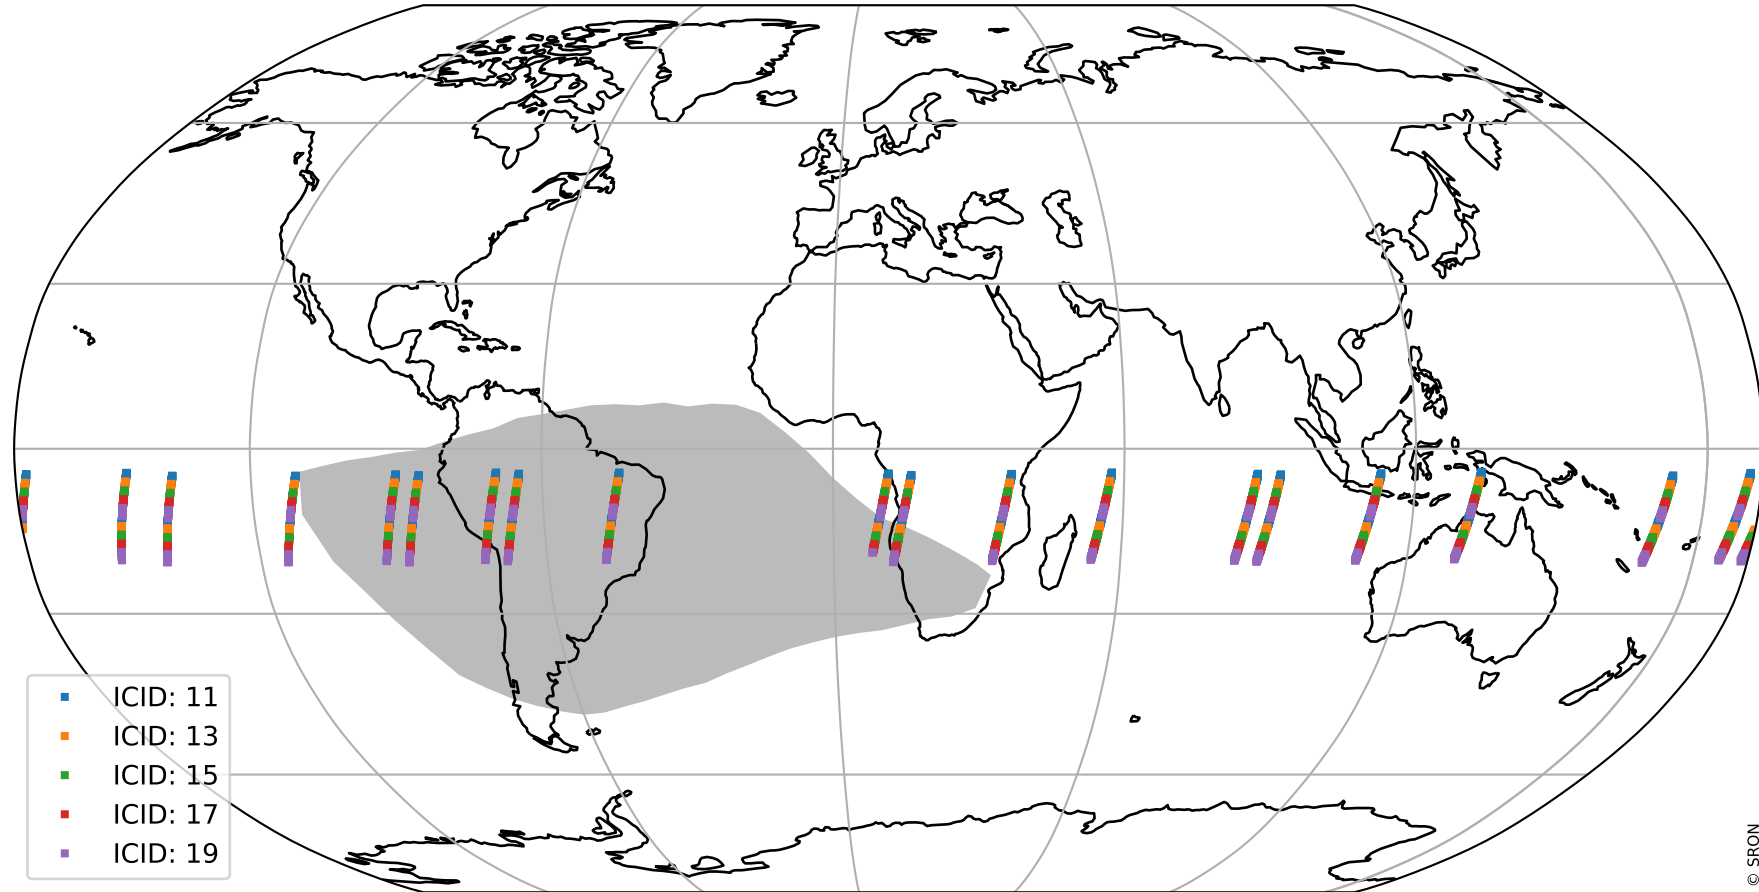

# Tropomi SWIR offset (official)

orbits : 19 in [28957, 29002]  
coverage : 2023-05-16 / 2023-05-19  
median : 30.359  $\mu\text{V}$   
spread : 15.053  $\mu\text{V}$   
created : 2023-08-21T15:31:16

# Tropomi SWIR offset (official)

orbits : 19 in [28957, 29002]  
coverage : 2023-05-16 / 2023-05-19  
median : -0.001604 mV  
spread : 0.40255 mV  
created : 2023-08-21T15:31:16

value compared with SWIR offset CKD

# Tropomi SWIR offset (official) ground-tracks of Sentinel-5P

orbits : 19 in [28957, 29002]  
coverage : 2023-05-16 / 2023-05-19  
created : 2023-08-21T15:31:16

# Tropomi SWIR offset (official)

orbits : [2827, 29002]  
coverage : 2018-04-30 / 2023-05-19  
created : 2023-08-21T15:31:17