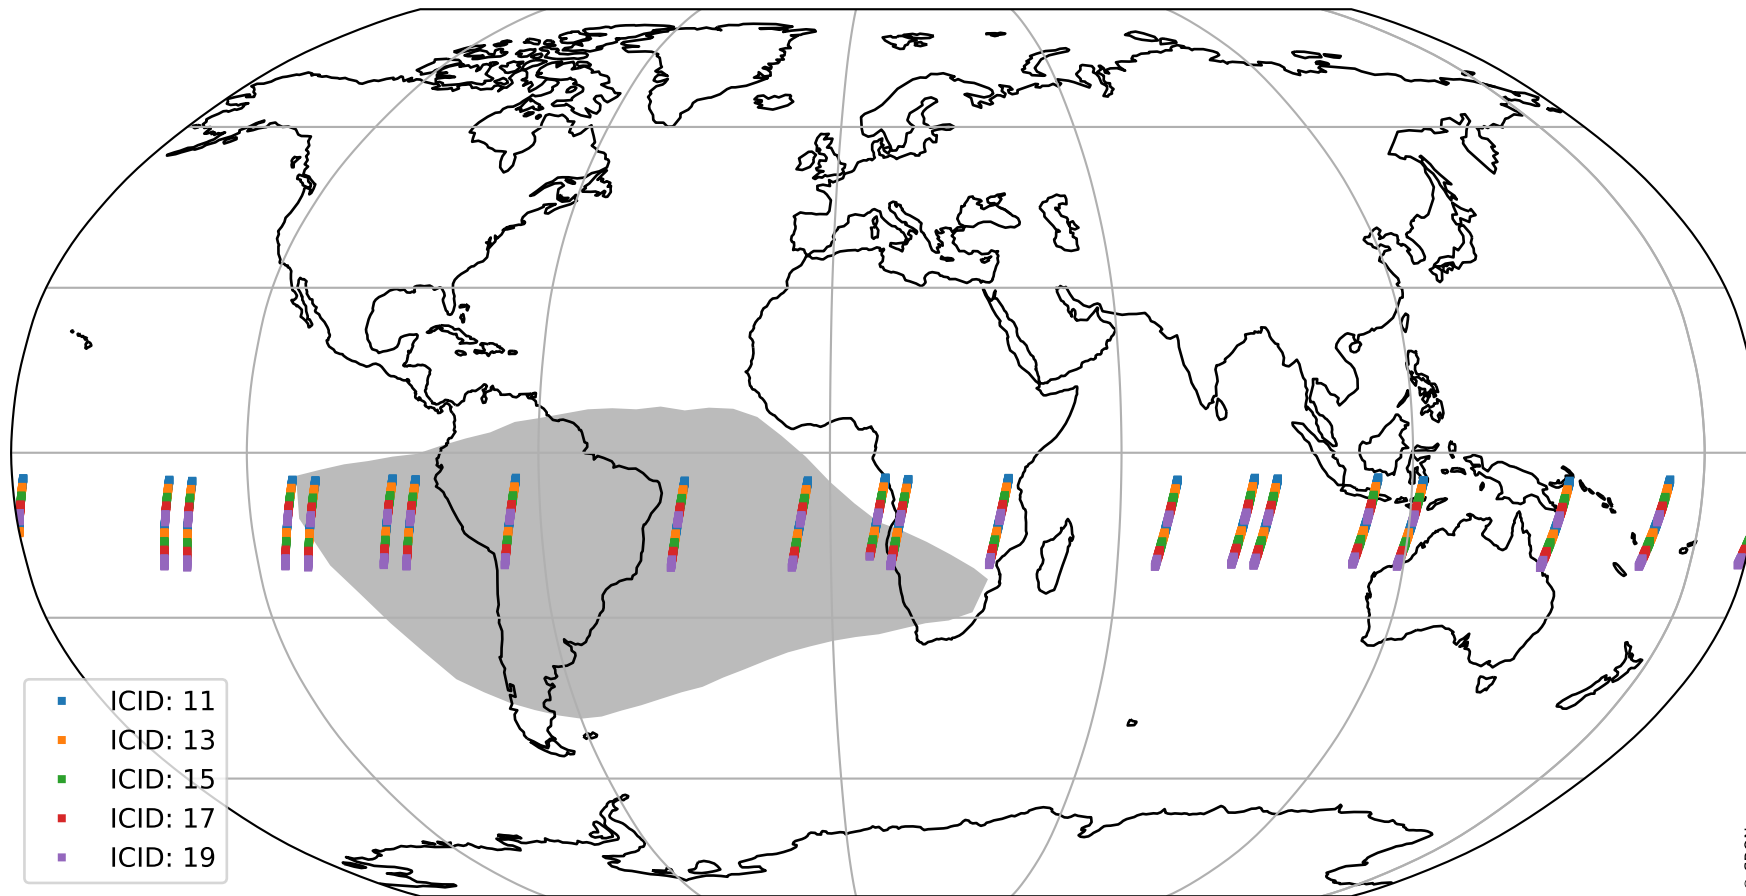

# Tropomi SWIR offset (official)

orbits : 20 in [28972, 29017]  
coverage : 2023-05-17 / 2023-05-20  
median : 30.389  $\mu\text{V}$   
spread : 15.059  $\mu\text{V}$   
created : 2023-08-21T15:31:18

# Tropomi SWIR offset (official)

orbits : 20 in [28972, 29017]  
coverage : 2023-05-17 / 2023-05-20  
median : -0.0015391 mV  
spread : 0.40269 mV  
created : 2023-08-21T15:31:19

value compared with SWIR offset CKD

# Tropomi SWIR offset (official) ground-tracks of Sentinel-5P

orbits : 20 in [28972, 29017]  
coverage : 2023-05-17 / 2023-05-20  
created : 2023-08-21T15:31:19

# Tropomi SWIR offset (official)

orbits : [2827, 29017]  
coverage : 2018-04-30 / 2023-05-20  
created : 2023-08-21T15:31:19