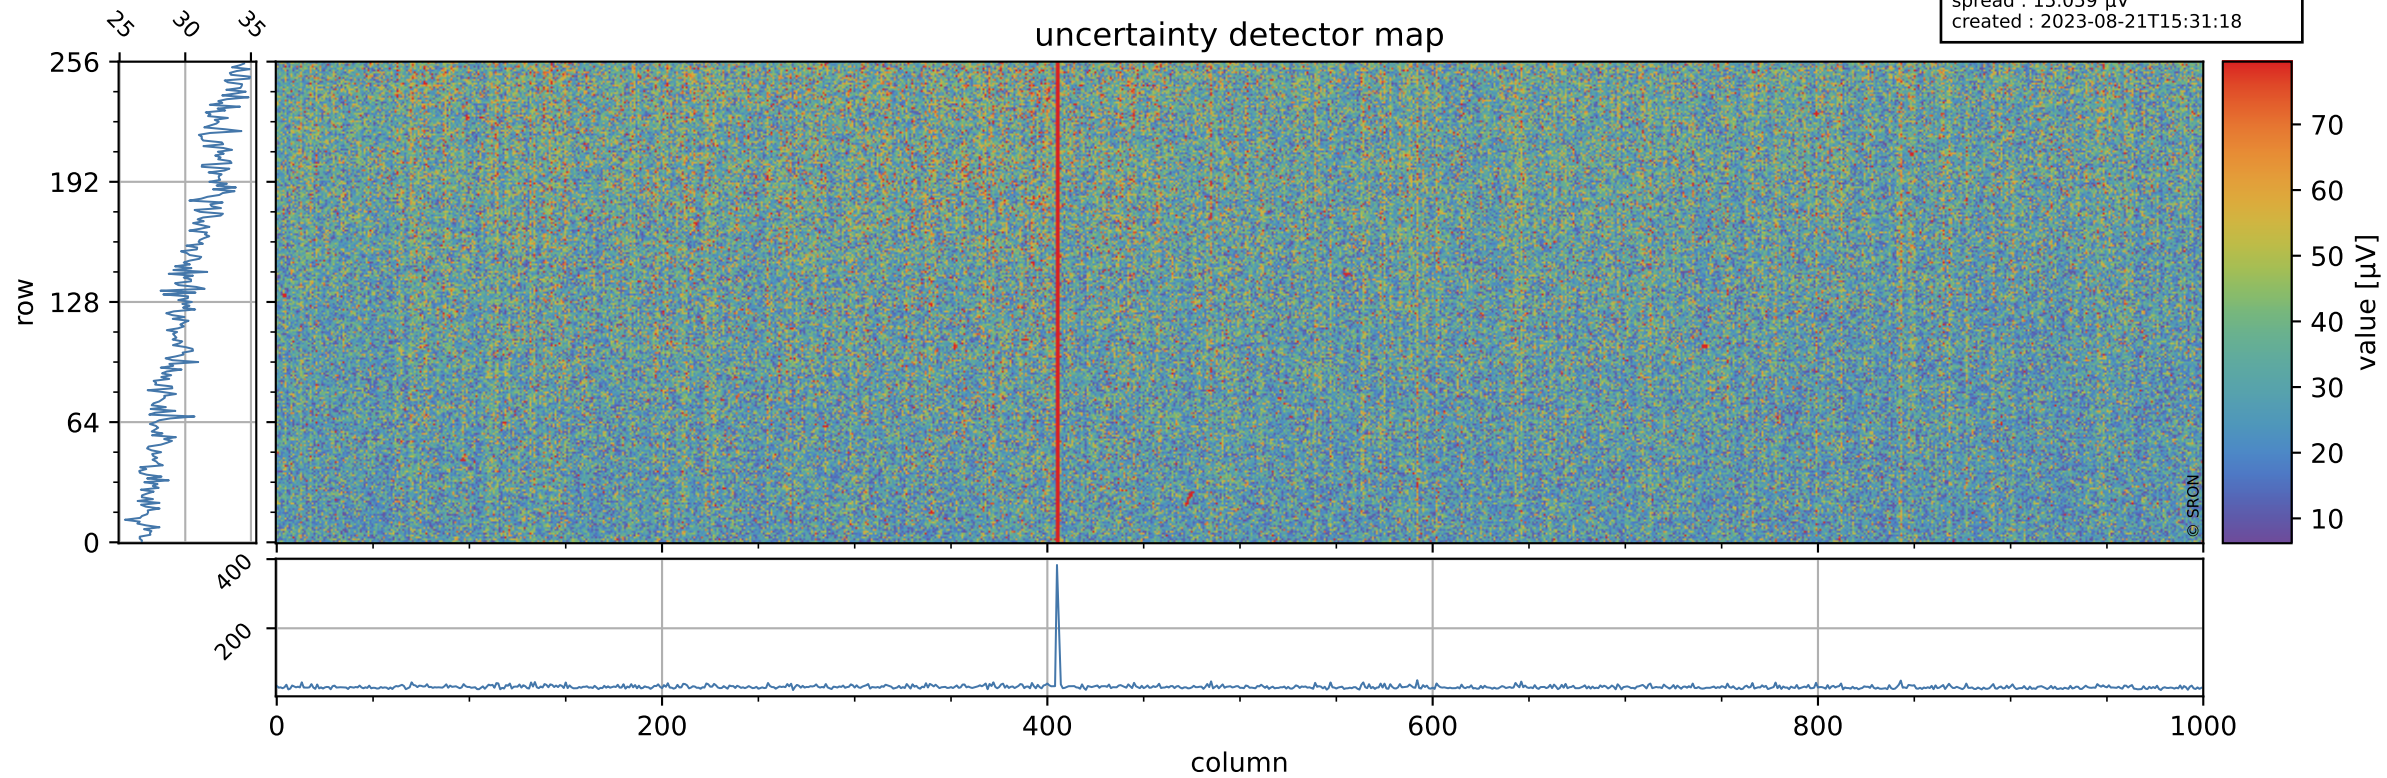

# Tropomi SWIR offset (official)

orbits : 20 in [28972, 29017]  
coverage : 2023-05-17 / 2023-05-20  
median : 0.52601 V  
spread : 0.035908 V  
created : 2023-08-21T15:31:18

## value detector map

# Tropomi SWIR offset (official)

orbits : 20 in [28972, 29017]  
coverage : 2023-05-17 / 2023-05-20  
median : 30.389  $\mu\text{V}$   
spread : 15.059  $\mu\text{V}$   
created : 2023-08-21T15:31:18

# Tropomi SWIR offset (official) ground-tracks of Sentinel-5P

orbits : 20 in [28972, 29017]  
coverage : 2023-05-17 / 2023-05-20  
created : 2023-08-21T15:31:19