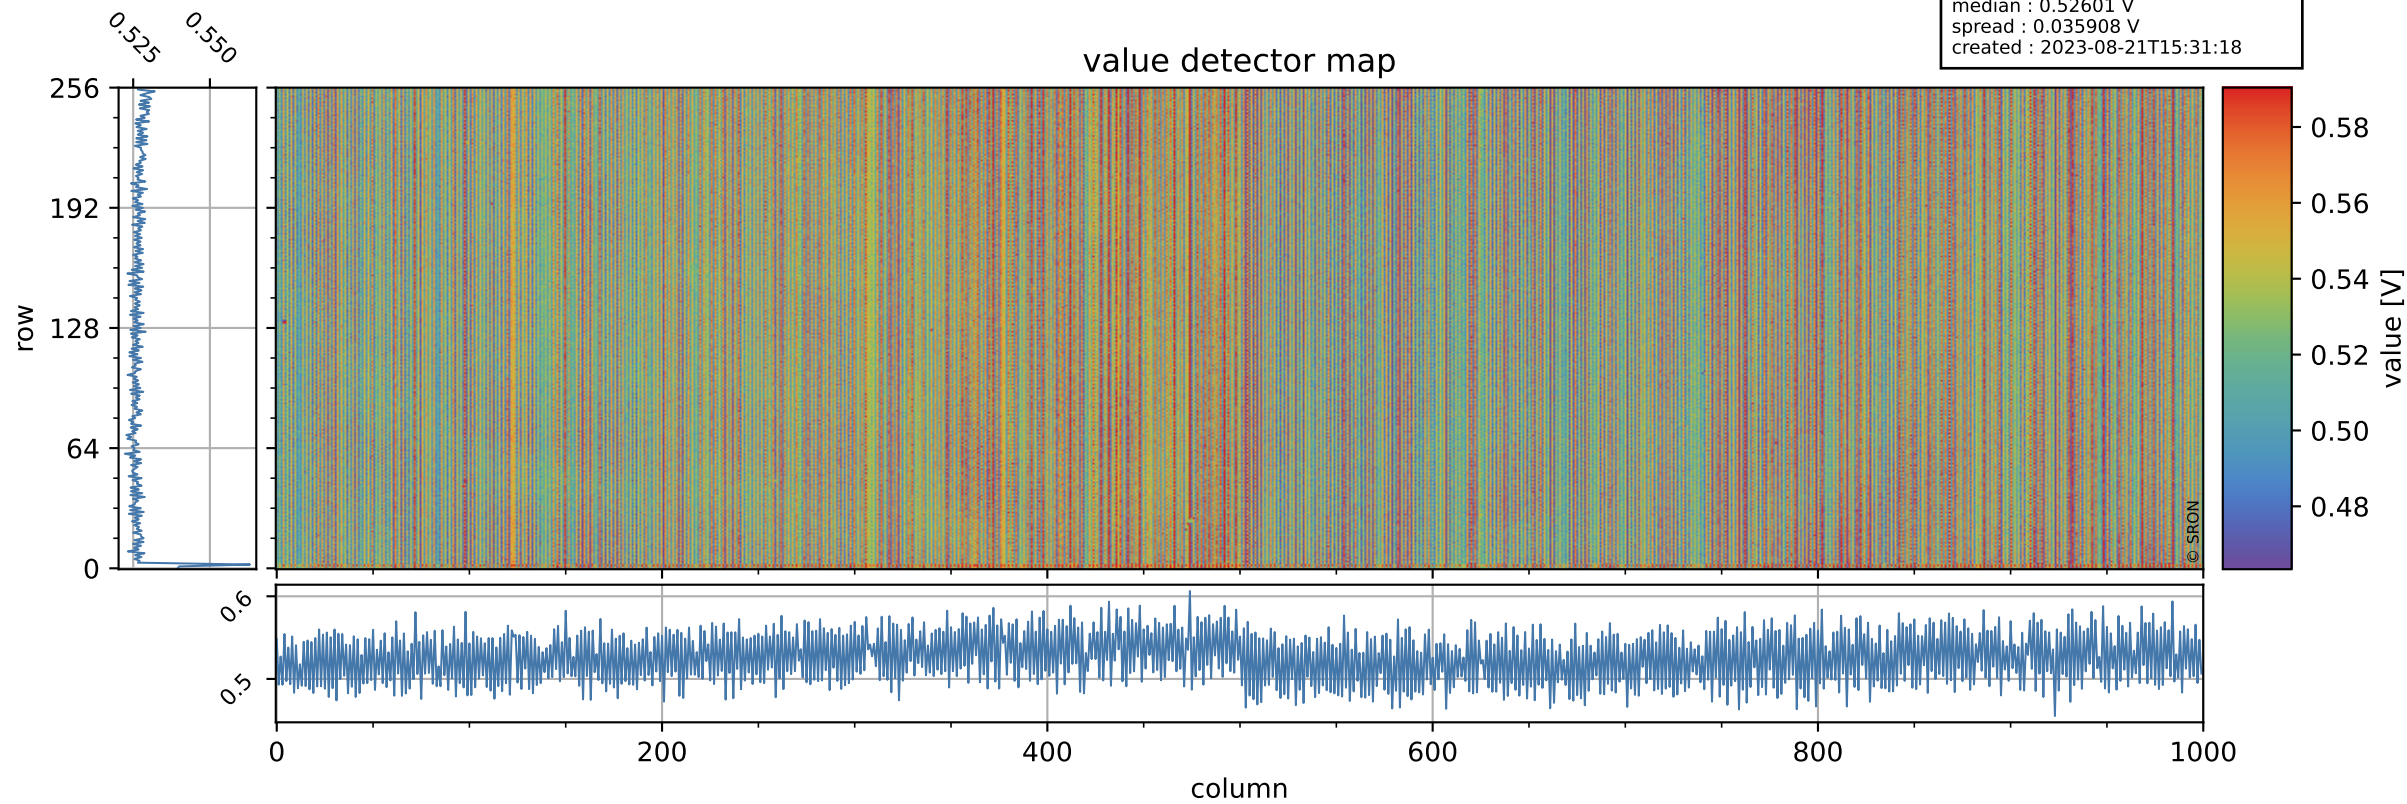

# Tropomi SWIR offset (official)

orbits : 20 in [28972, 29017]  
coverage : 2023-05-17 / 2023-05-20  
median : 0.52601 V  
spread : 0.035908 V  
created : 2023-08-21T15:31:18

## value detector map

# Tropomi SWIR offset (official)

orbits : 20 in [28972, 29017]  
coverage : 2023-05-17 / 2023-05-20  
median : 30.389  $\mu\text{V}$   
spread : 15.059  $\mu\text{V}$   
created : 2023-08-21T15:31:18

# Tropomi SWIR offset (official) ground-tracks of Sentinel-5P

orbits : 20 in [28972, 29017]  
coverage : 2023-05-17 / 2023-05-20  
created : 2023-08-21T15:31:19