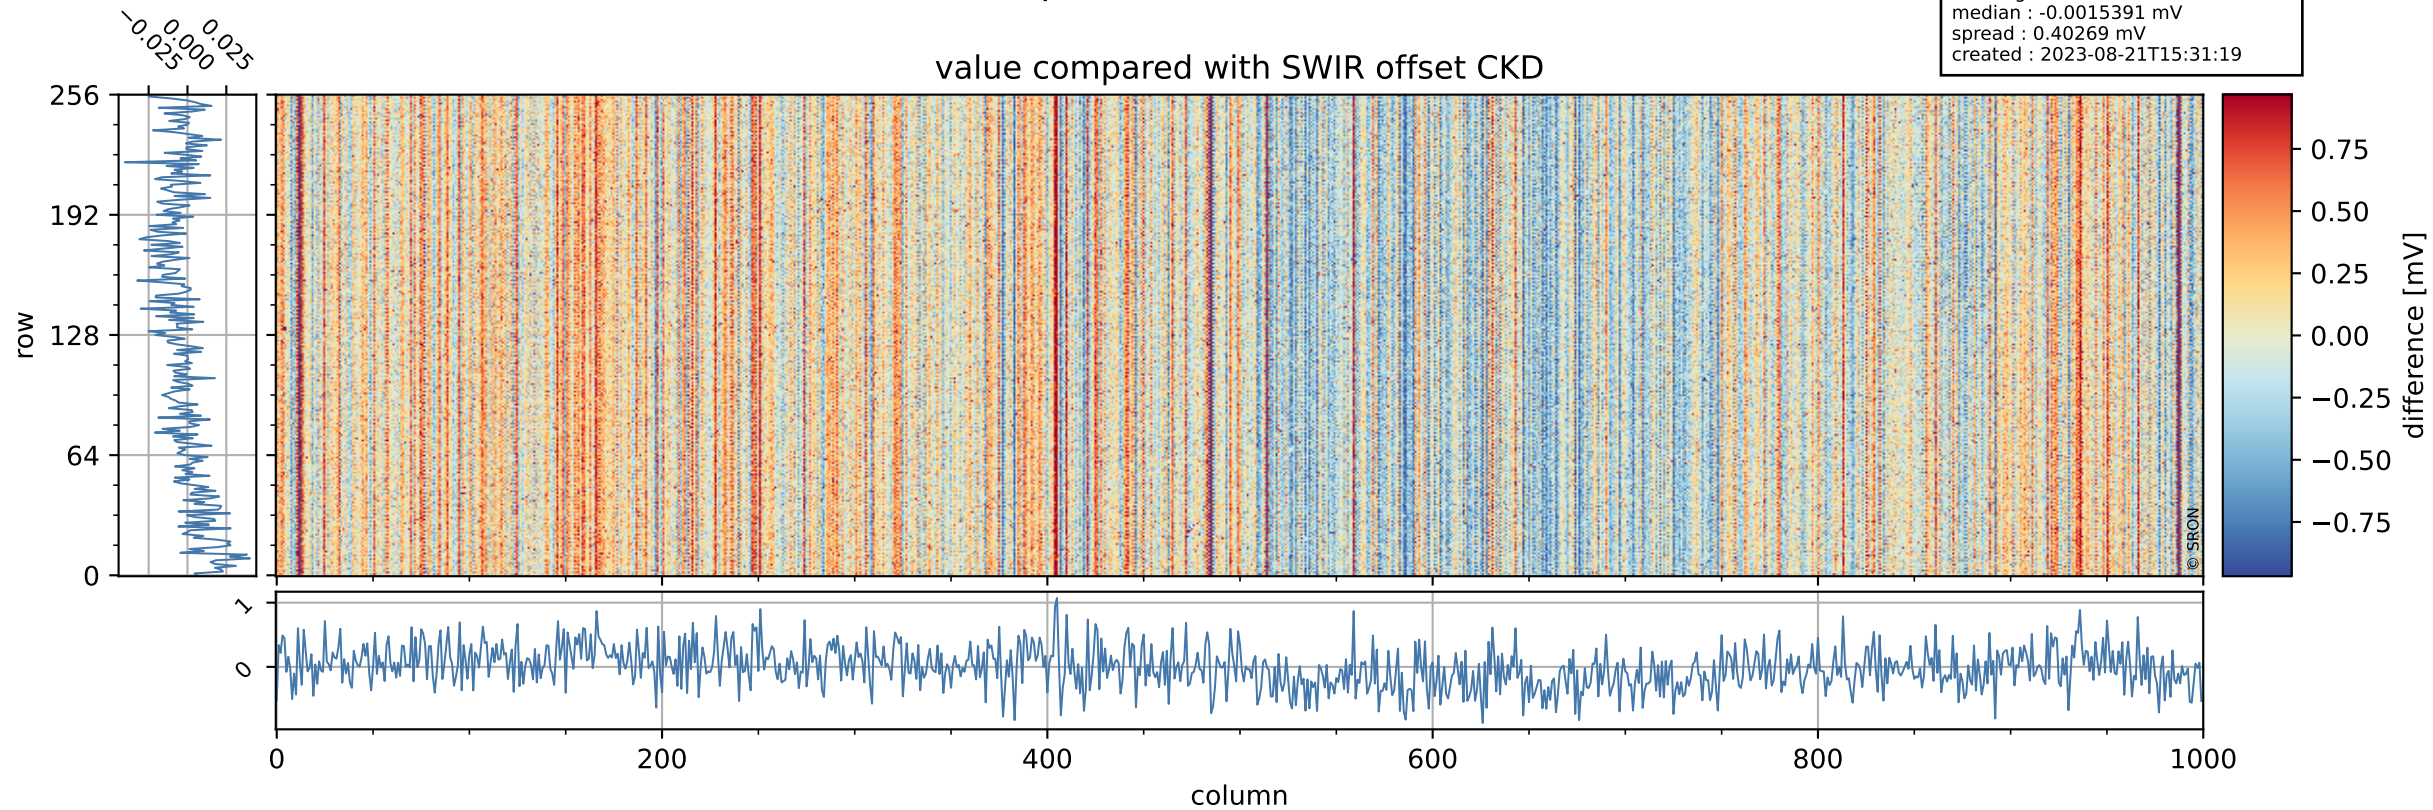

## value detector map

# Tropomi SWIR offset (official)

orbits : 20 in [28972, 29017]  
coverage : 2023-05-17 / 2023-05-20  
median : 30.389  $\mu\text{V}$   
spread : 15.059  $\mu\text{V}$   
created : 2023-08-21T15:31:18

# Tropomi SWIR offset (official)

orbits : 20 in [28972, 29017]  
coverage : 2023-05-17 / 2023-05-20  
median : -0.0015391 mV  
spread : 0.40269 mV  
created : 2023-08-21T15:31:19

value compared with SWIR offset CKD

# Tropomi SWIR offset (official) ground-tracks of Sentinel-5P

orbits : 20 in [28972, 29017]  
coverage : 2023-05-17 / 2023-05-20  
created : 2023-08-21T15:31:19