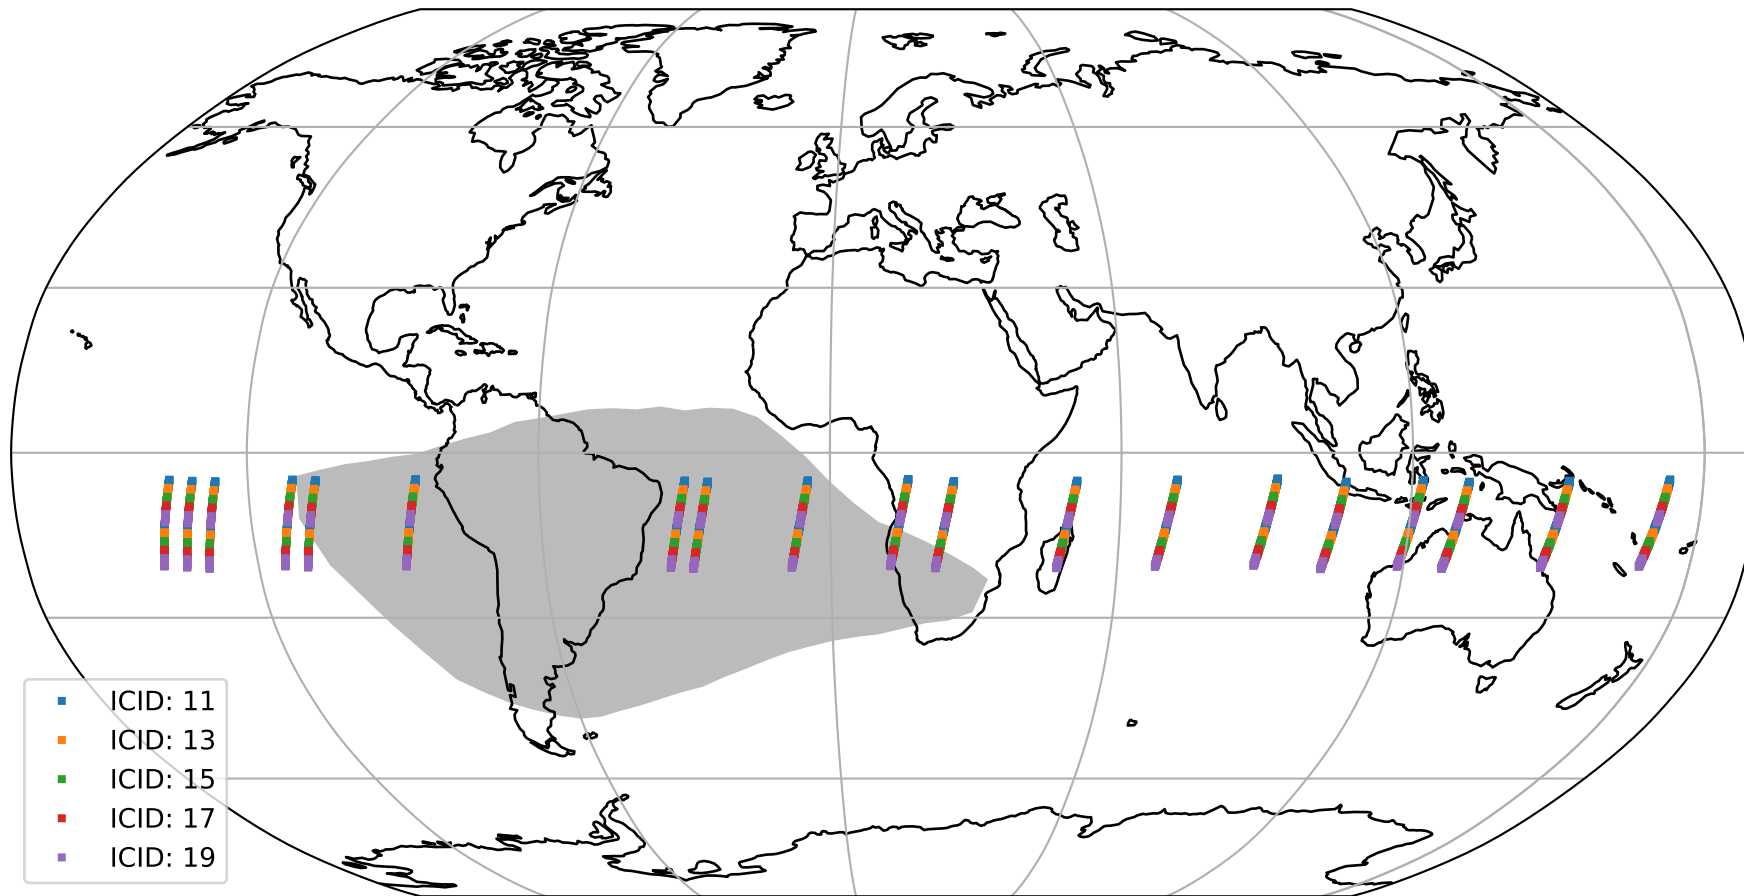

# Tropomi SWIR offset (official)

orbits : 19 in [28987, 29032]  
coverage : 2023-05-18 / 2023-05-21  
median : 30.682  $\mu\text{V}$   
spread : 15.199  $\mu\text{V}$   
created : 2023-08-21T15:31:21

# Tropomi SWIR offset (official)

orbits : 19 in [28987, 29032]  
coverage : 2023-05-18 / 2023-05-21  
median : 0.0077458 mV  
spread : 0.40085 mV  
created : 2023-08-21T15:31:21

value compared with SWIR offset CKD

# Tropomi SWIR offset (official) ground-tracks of Sentinel-5P

orbits : 19 in [28987, 29032]  
coverage : 2023-05-18 / 2023-05-21  
created : 2023-08-21T15:31:21

# Tropomi SWIR offset (official)

orbits : [2827, 29032]  
coverage : 2018-04-30 / 2023-05-21  
created : 2023-08-21T15:31:21