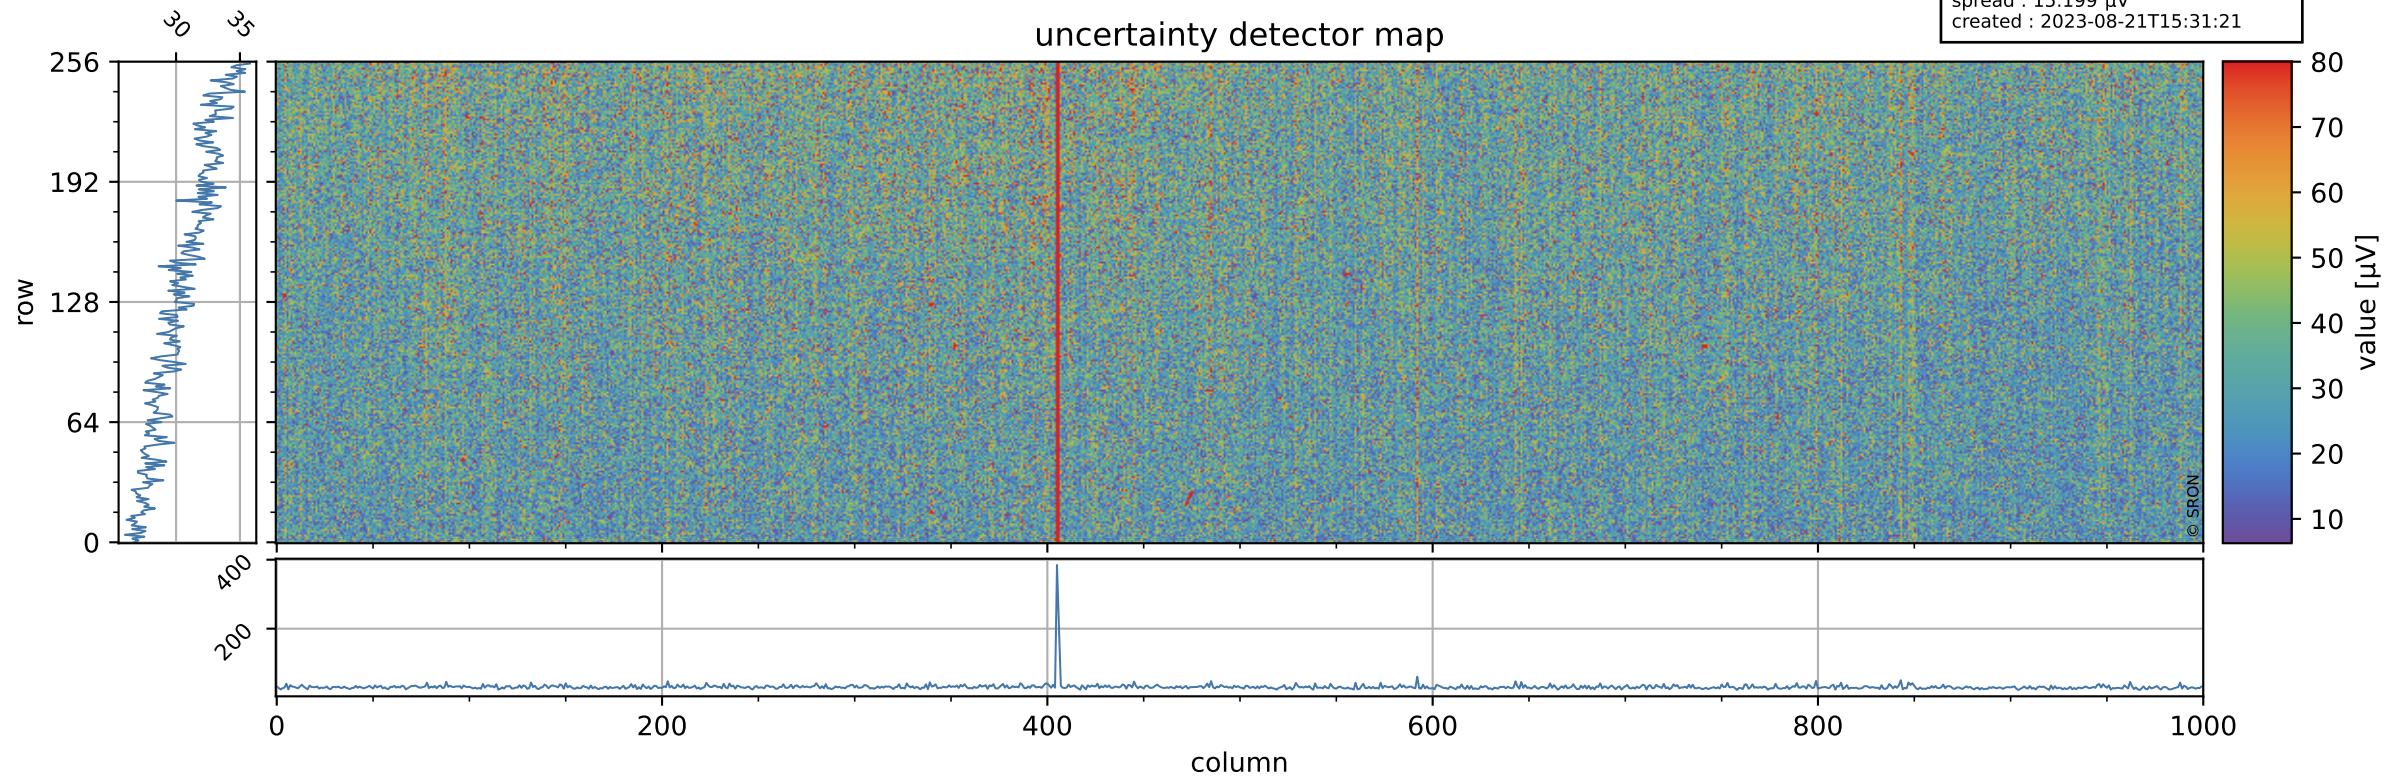

# Tropomi SWIR offset (official)

orbits : 19 in [28987, 29032]  
coverage : 2023-05-18 / 2023-05-21  
median : 0.52602 V  
spread : 0.035906 V  
created : 2023-08-21T15:31:20

## value detector map

# Tropomi SWIR offset (official)

orbits : 19 in [28987, 29032]  
coverage : 2023-05-18 / 2023-05-21  
median : 30.682  $\mu\text{V}$   
spread : 15.199  $\mu\text{V}$   
created : 2023-08-21T15:31:21

# Tropomi SWIR offset (official) ground-tracks of Sentinel-5P

orbits : 19 in [28987, 29032]  
coverage : 2023-05-18 / 2023-05-21  
created : 2023-08-21T15:31:21