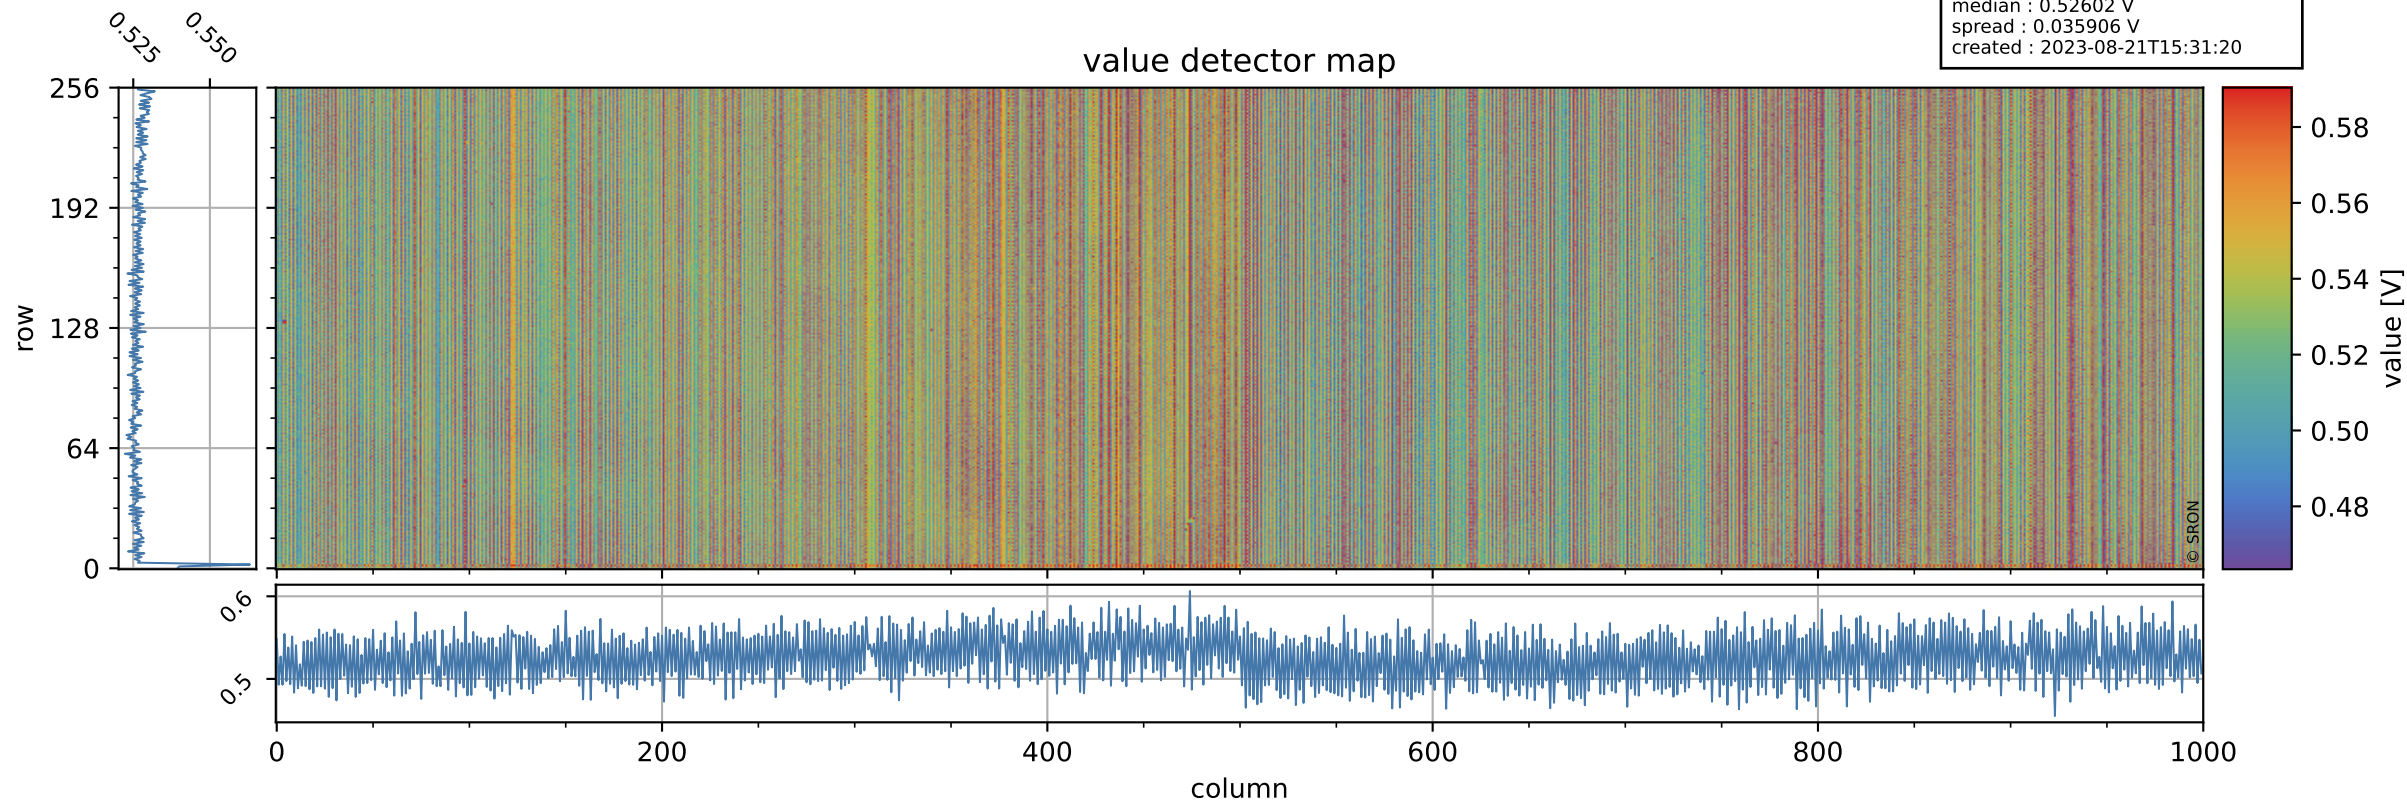

# Tropomi SWIR offset (official)

orbits : 19 in [28987, 29032]  
coverage : 2023-05-18 / 2023-05-21  
median : 0.52602 V  
spread : 0.035906 V  
created : 2023-08-21T15:31:20

## value detector map

# Tropomi SWIR offset (official)

orbits : 19 in [28987, 29032]  
coverage : 2023-05-18 / 2023-05-21  
median : 30.682  $\mu\text{V}$   
spread : 15.199  $\mu\text{V}$   
created : 2023-08-21T15:31:21

# Tropomi SWIR offset (official) ground-tracks of Sentinel-5P

orbits : 19 in [28987, 29032]  
coverage : 2023-05-18 / 2023-05-21  
created : 2023-08-21T15:31:21