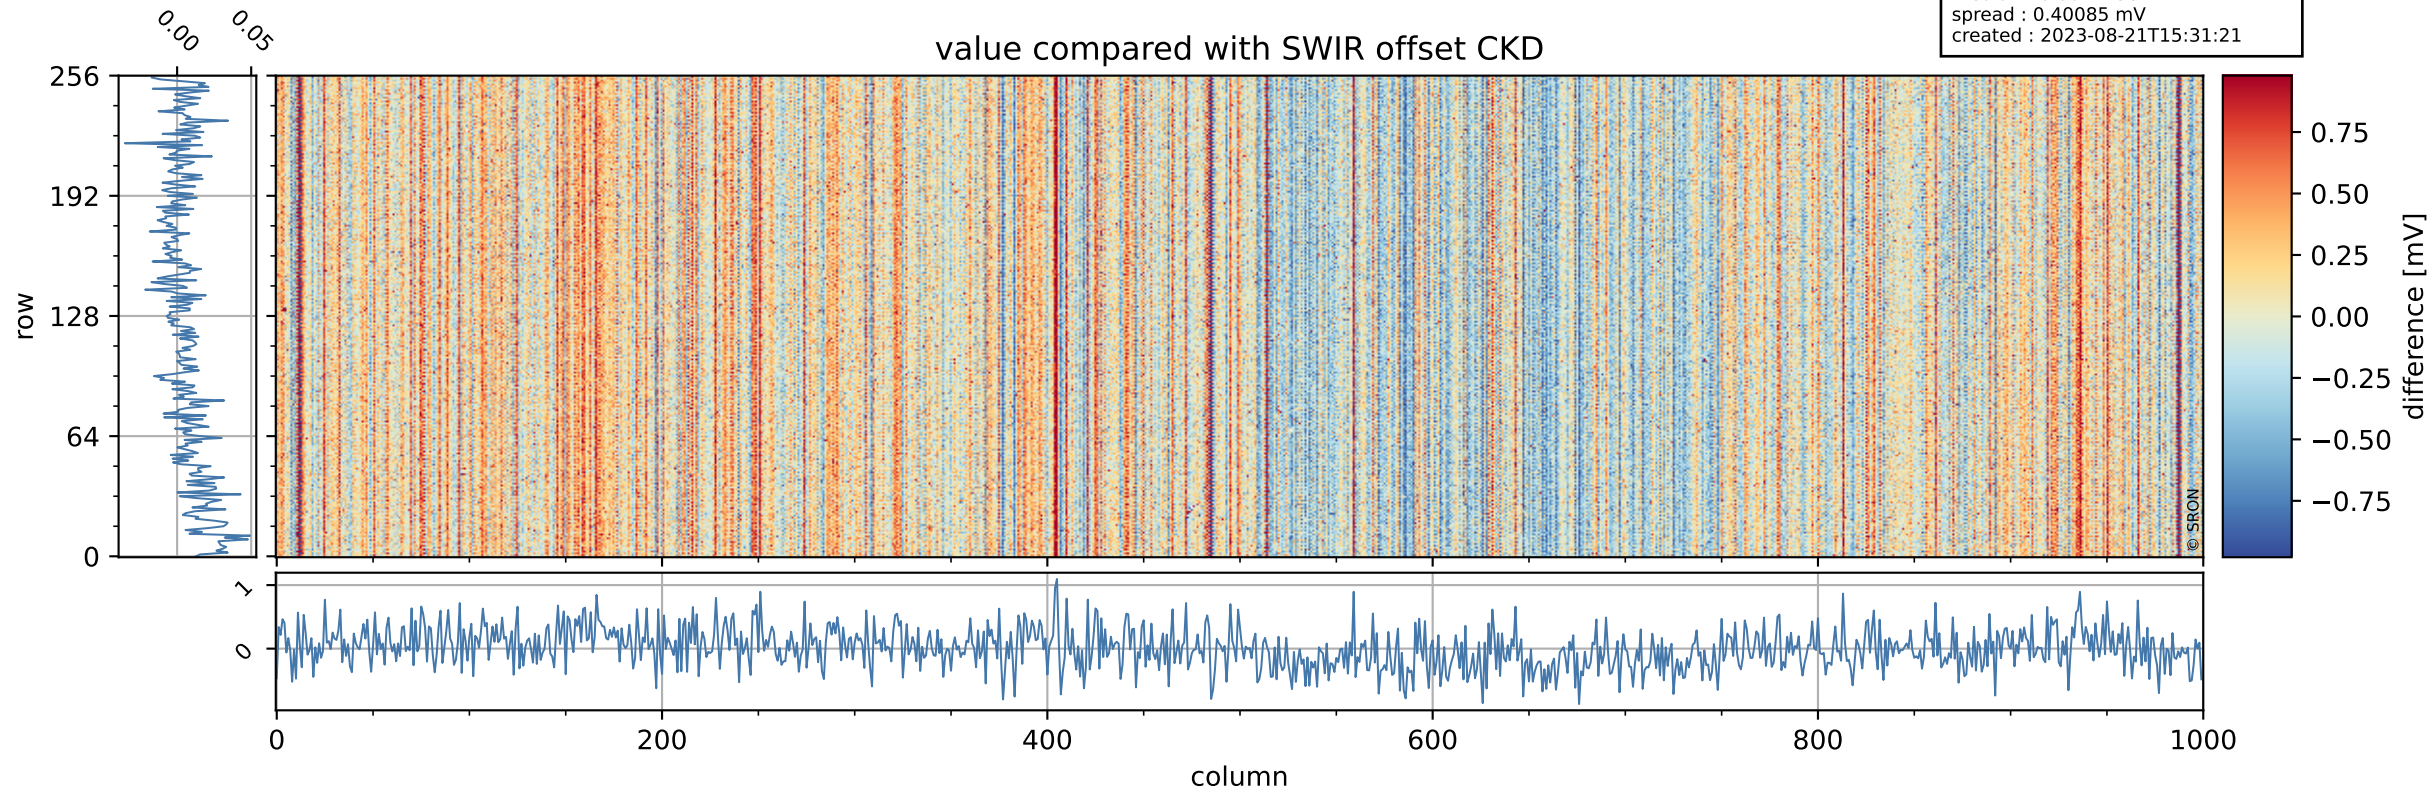

## value detector map

# Tropomi SWIR offset (official)

orbits : 19 in [28987, 29032]  
coverage : 2023-05-18 / 2023-05-21  
median : 30.682  $\mu\text{V}$   
spread : 15.199  $\mu\text{V}$   
created : 2023-08-21T15:31:21

# Tropomi SWIR offset (official)

orbits : 19 in [28987, 29032]  
coverage : 2023-05-18 / 2023-05-21  
median : 0.0077458 mV  
spread : 0.40085 mV  
created : 2023-08-21T15:31:21

value compared with SWIR offset CKD

# Tropomi SWIR offset (official) ground-tracks of Sentinel-5P

orbits : 19 in [28987, 29032]  
coverage : 2023-05-18 / 2023-05-21  
created : 2023-08-21T15:31:21