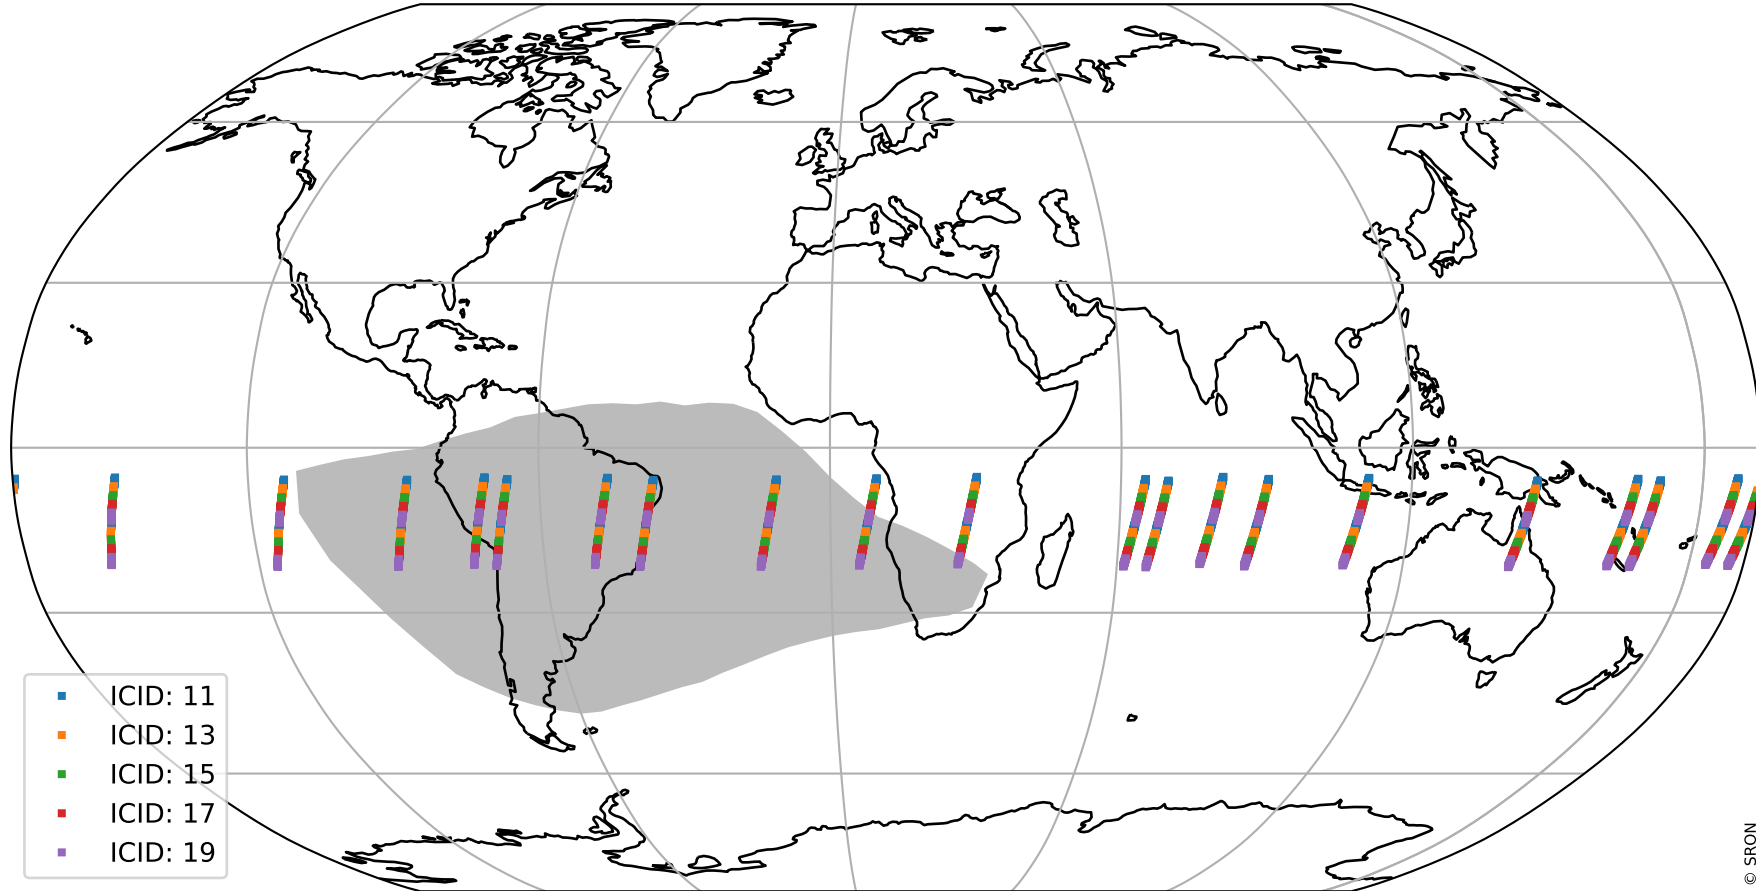

Tropomi SWIR offset (official)

orbits : 20 in [29032, 29077]
coverage : 2023-05-21 / 2023-05-24
median : 0.52602 V
spread : 0.035907 V
created : 2023-08-21T15:31:27

value detector map

Tropomi SWIR offset (official)

orbits : 20 in [29032, 29077]
coverage : 2023-05-21 / 2023-05-24
median : 29.837 μV
spread : 14.81 μV
created : 2023-08-21T15:31:27

Tropomi SWIR offset (official)

orbits : 20 in [29032, 29077]
coverage : 2023-05-21 / 2023-05-24
median : 0.0067064 mV
spread : 0.40128 mV
created : 2023-08-21T15:31:28

value compared with SWIR offset CKD

Tropomi SWIR offset (official) ground-tracks of Sentinel-5P

orbits : 20 in [29032, 29077]
coverage : 2023-05-21 / 2023-05-24
created : 2023-08-21T15:31:28

Tropomi SWIR offset (official)

orbits : [2827, 29077]
coverage : 2018-04-30 / 2023-05-24
created : 2023-08-21T15:31:28

trend of detector median & temperatures