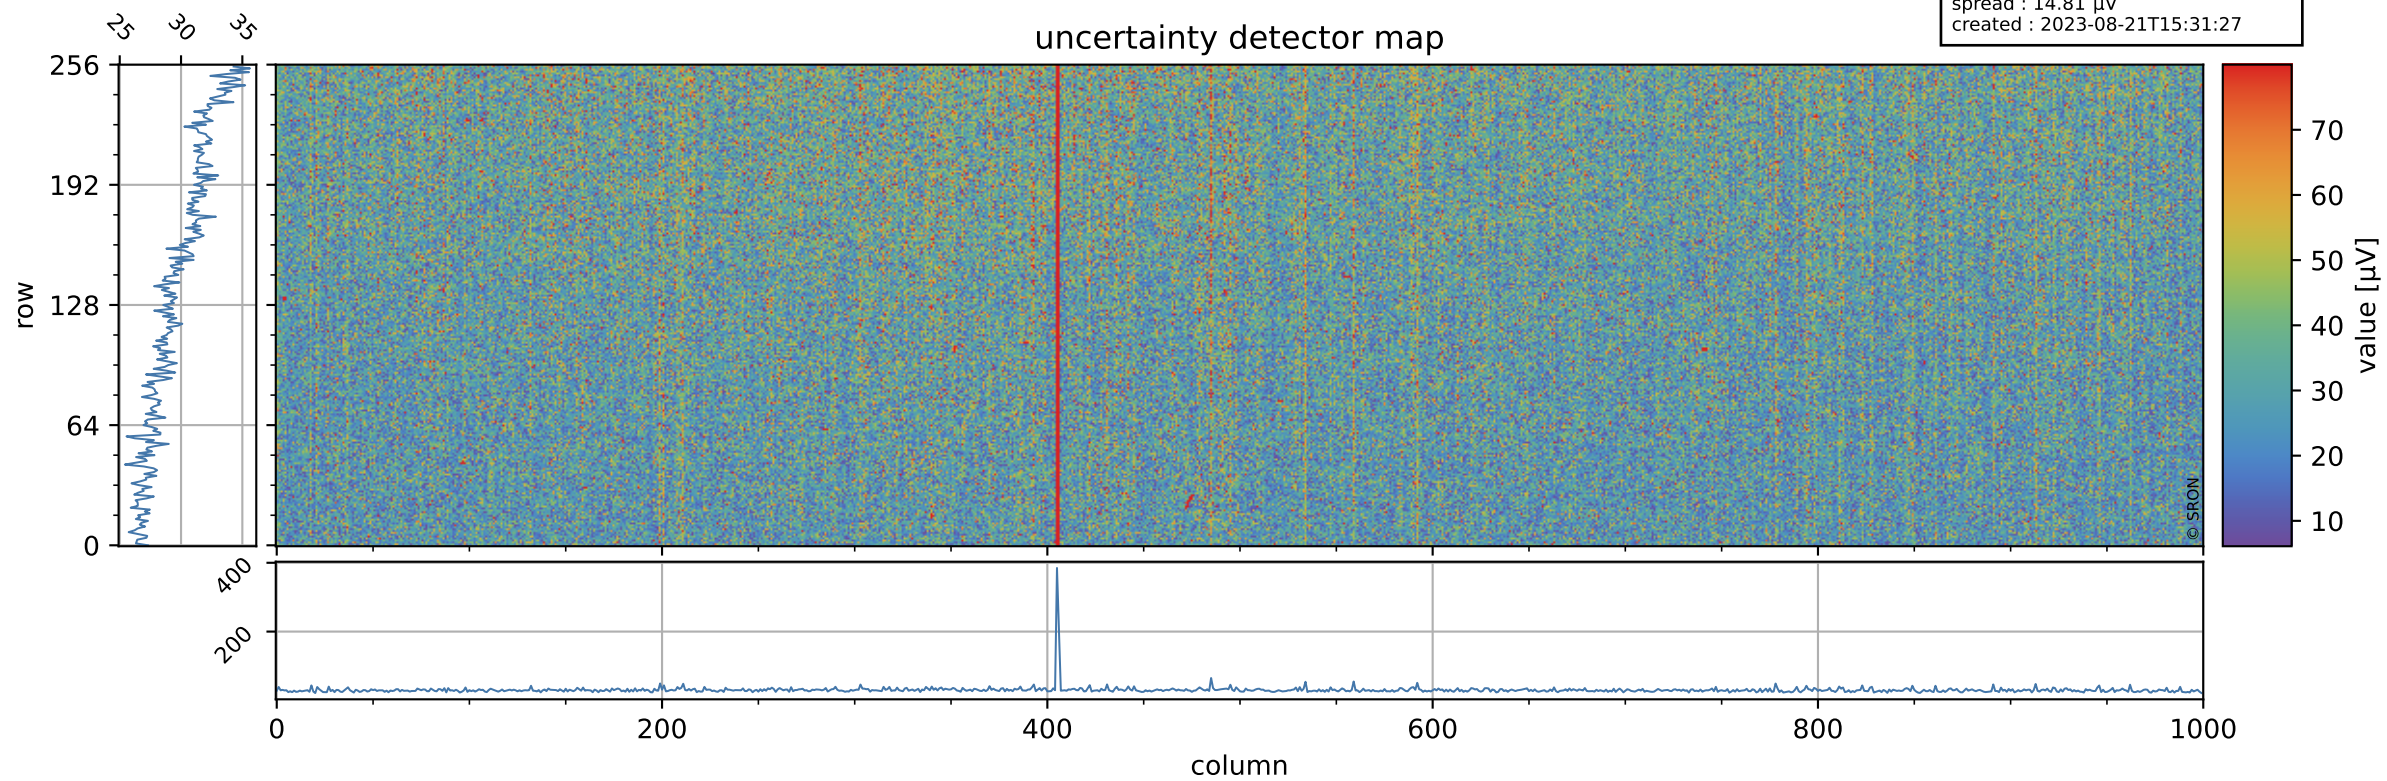

Tropomi SWIR offset (official)

orbits : 20 in [29032, 29077]
coverage : 2023-05-21 / 2023-05-24
median : 0.52602 V
spread : 0.035907 V
created : 2023-08-21T15:31:27

value detector map

Tropomi SWIR offset (official)

orbits : 20 in [29032, 29077]
coverage : 2023-05-21 / 2023-05-24
median : 29.837 μV
spread : 14.81 μV
created : 2023-08-21T15:31:27

Tropomi SWIR offset (official)

orbits : 20 in [29032, 29077]
coverage : 2023-05-21 / 2023-05-24
median : 0.0067064 mV
spread : 0.40128 mV
created : 2023-08-21T15:31:28

value compared with SWIR offset CKD

Tropomi SWIR offset (official) ground-tracks of Sentinel-5P

orbits : 20 in [29032, 29077]
coverage : 2023-05-21 / 2023-05-24
created : 2023-08-21T15:31:28

Tropomi SWIR offset (official)

orbits : [2827, 29077]
coverage : 2018-04-30 / 2023-05-24
created : 2023-08-21T15:31:28

trend of detector median & temperatures