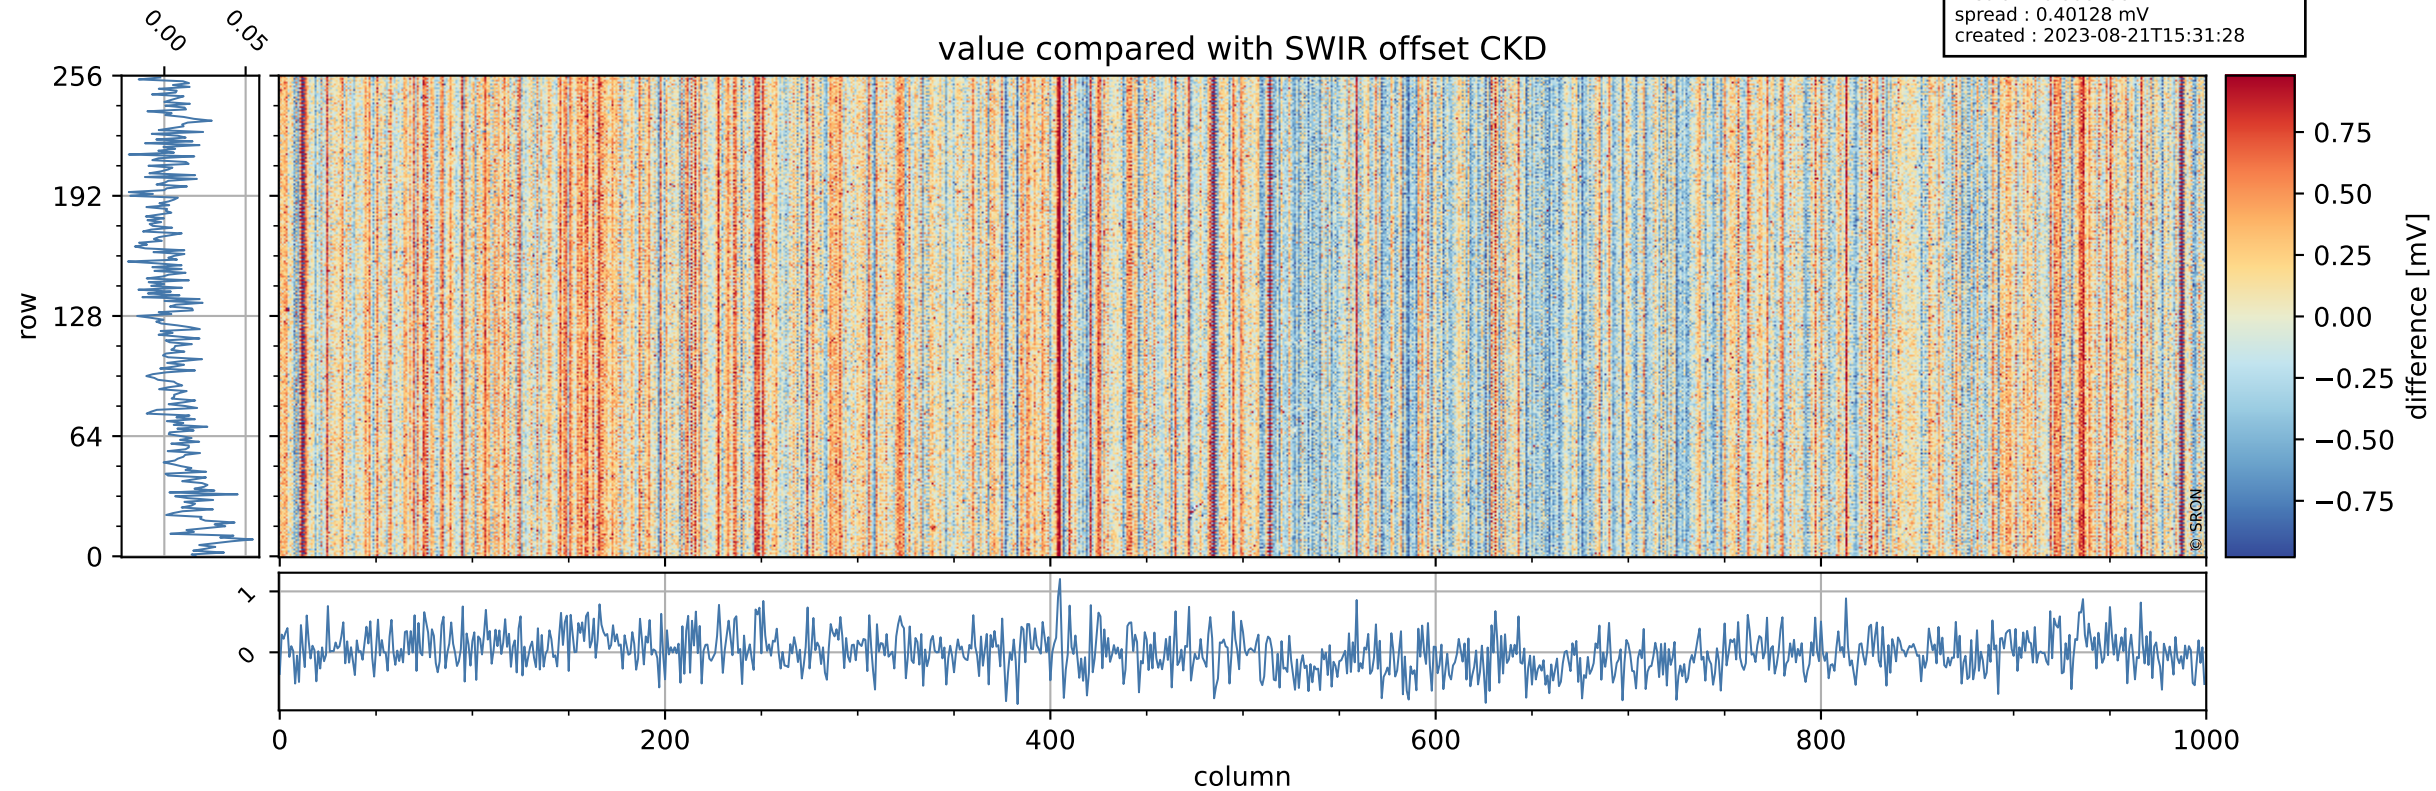

Tropomi SWIR offset (official)

orbits : 20 in [29032, 29077]
coverage : 2023-05-21 / 2023-05-24
median : 0.52602 V
spread : 0.035907 V
created : 2023-08-21T15:31:27

value detector map

Tropomi SWIR offset (official)

orbits : 20 in [29032, 29077]
coverage : 2023-05-21 / 2023-05-24
median : 29.837 μV
spread : 14.81 μV
created : 2023-08-21T15:31:27

Tropomi SWIR offset (official)

orbits : 20 in [29032, 29077]
coverage : 2023-05-21 / 2023-05-24
median : 0.0067064 mV
spread : 0.40128 mV
created : 2023-08-21T15:31:28

value compared with SWIR offset CKD

Tropomi SWIR offset (official) ground-tracks of Sentinel-5P

orbits : 20 in [29032, 29077]
coverage : 2023-05-21 / 2023-05-24
created : 2023-08-21T15:31:28

Tropomi SWIR offset (official)

orbits : [2827, 29077]
coverage : 2018-04-30 / 2023-05-24
created : 2023-08-21T15:31:28

trend of detector median & temperatures