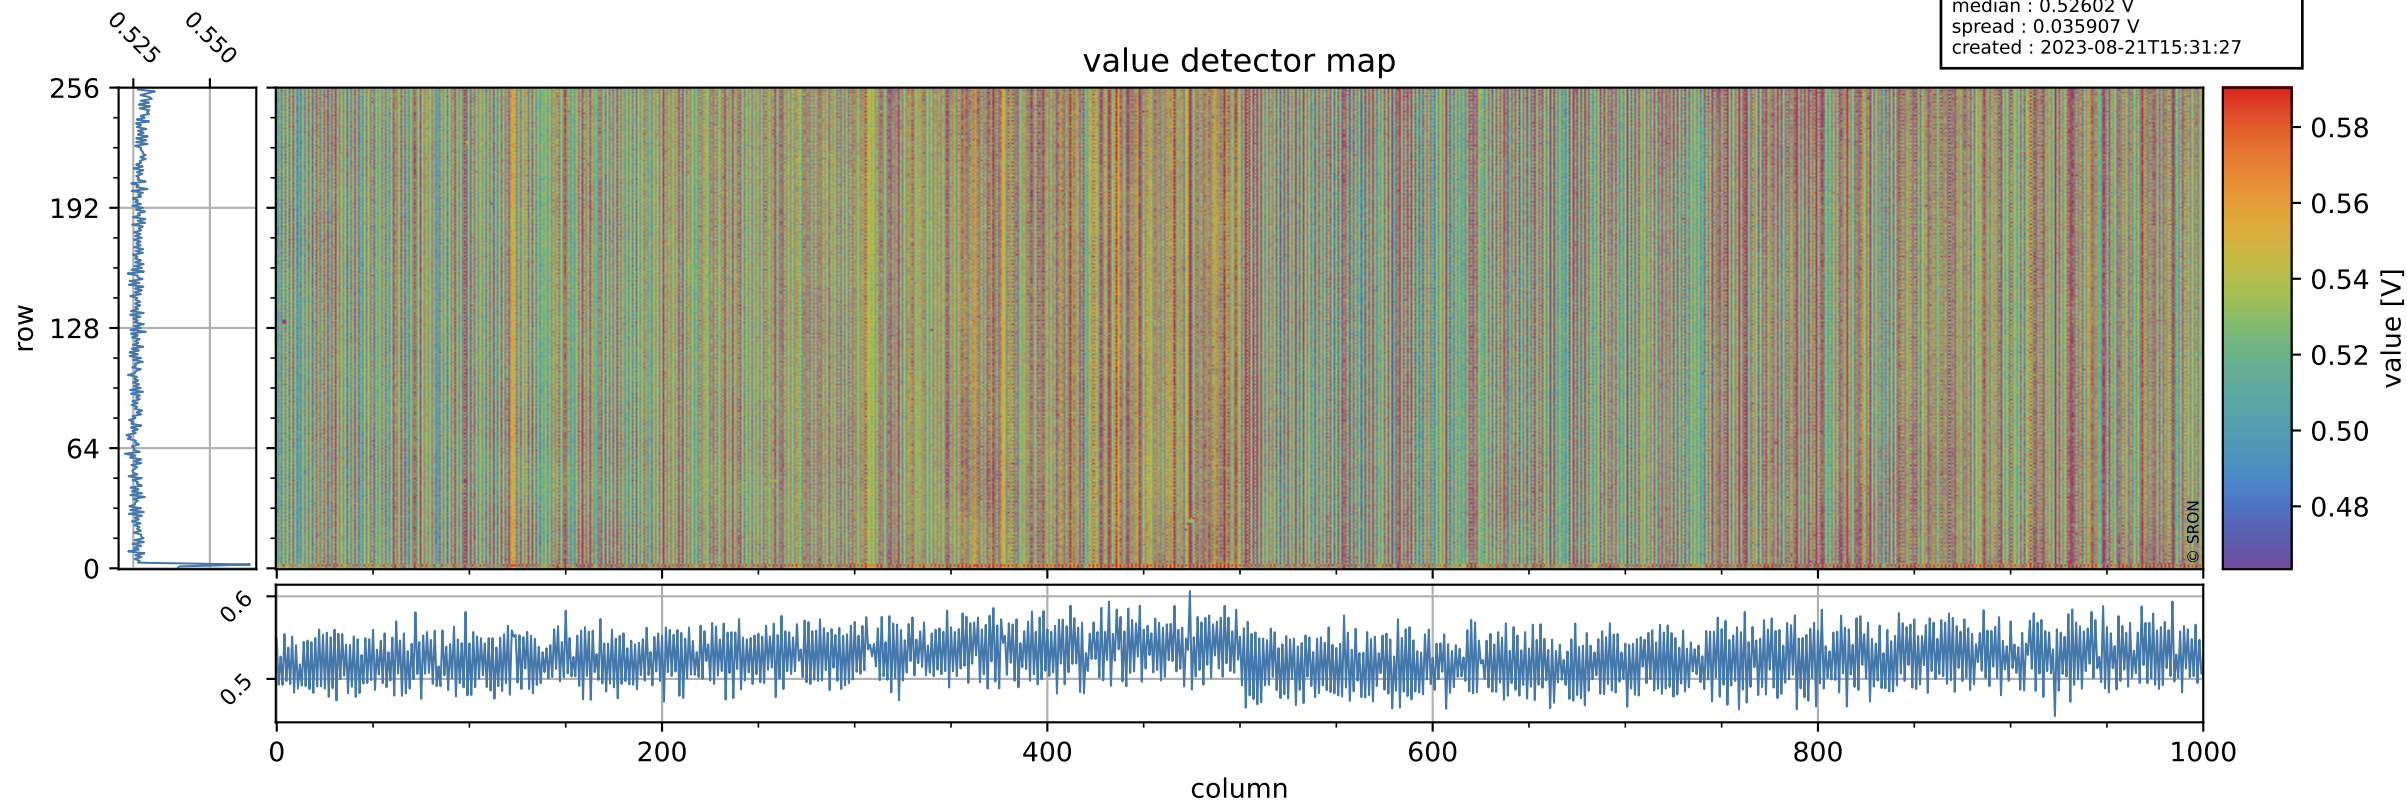

Tropomi SWIR offset (official)

orbits : 20 in [29032, 29077]
coverage : 2023-05-21 / 2023-05-24
median : 0.52602 V
spread : 0.035907 V
created : 2023-08-21T15:31:27

value detector map

Tropomi SWIR offset (official)

orbits : 20 in [29032, 29077]
coverage : 2023-05-21 / 2023-05-24
median : 29.837 μV
spread : 14.81 μV
created : 2023-08-21T15:31:27

Tropomi SWIR offset (official)

orbits : 20 in [29032, 29077]
coverage : 2023-05-21 / 2023-05-24
median : 0.0067064 mV
spread : 0.40128 mV
created : 2023-08-21T15:31:28

value compared with SWIR offset CKD

Tropomi SWIR offset (official) ground-tracks of Sentinel-5P

orbits : 20 in [29032, 29077]
coverage : 2023-05-21 / 2023-05-24
created : 2023-08-21T15:31:28

Tropomi SWIR offset (official)

orbits : [2827, 29077]
coverage : 2018-04-30 / 2023-05-24
created : 2023-08-21T15:31:28

trend of detector median & temperatures