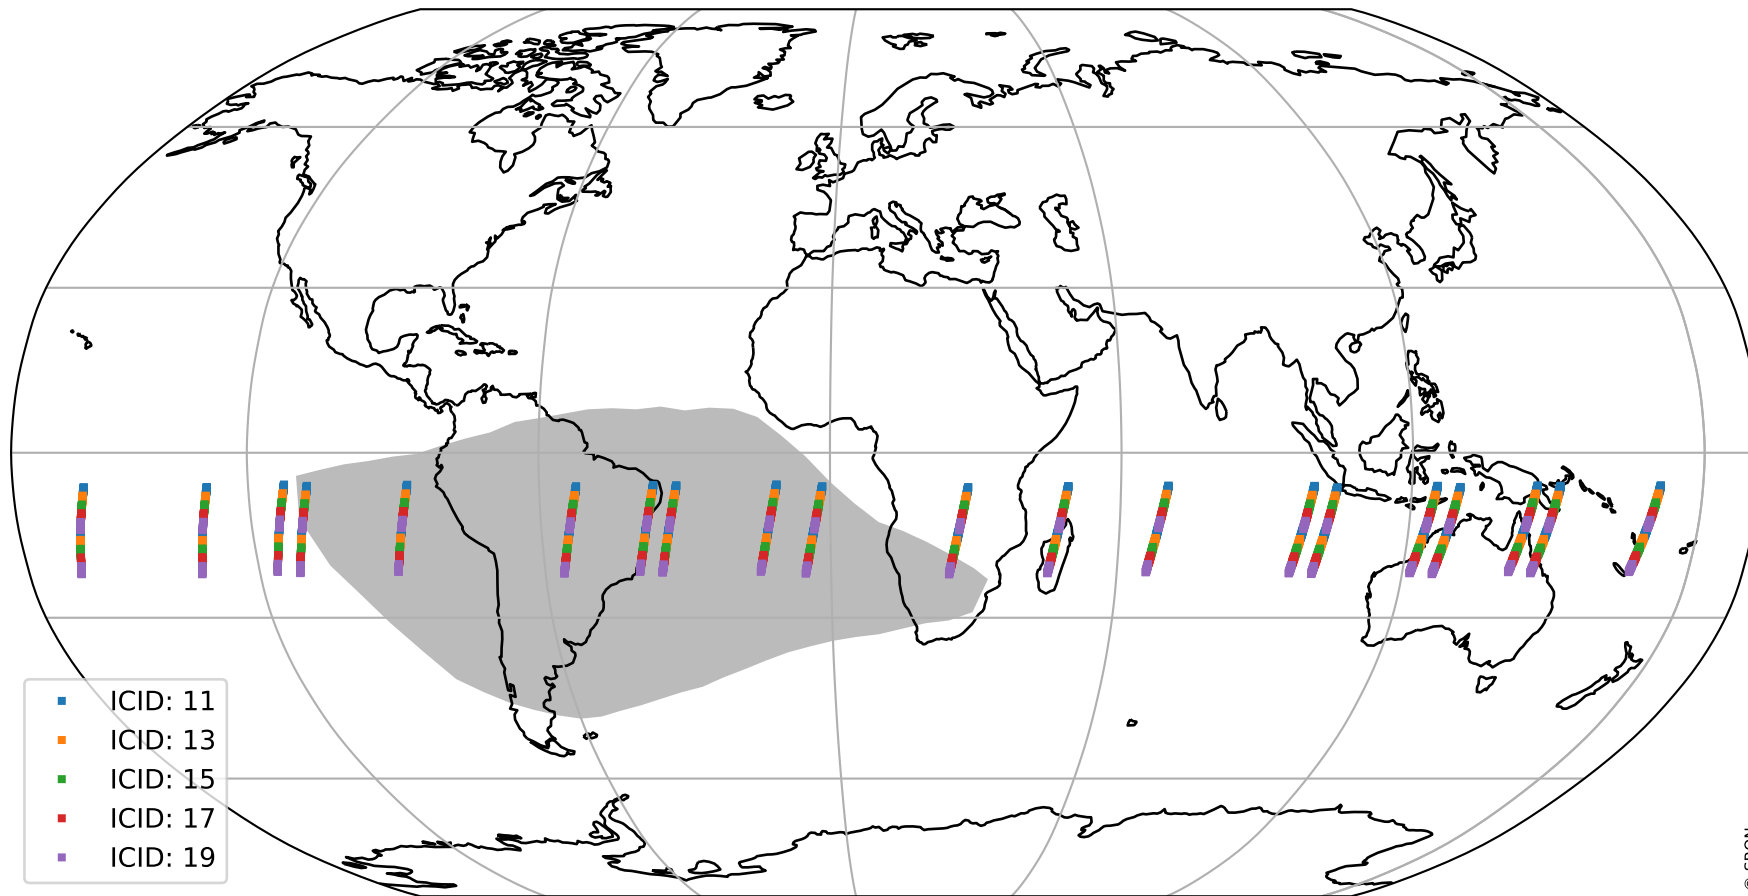

Tropomi SWIR offset (official)

orbits : 20 in [29062, 29107]
coverage : 2023-05-24 / 2023-05-26
median : 0.52602 V
spread : 0.035911 V
created : 2023-08-21T15:31:32

value detector map

Tropomi SWIR offset (official)

orbits : 20 in [29062, 29107]
coverage : 2023-05-24 / 2023-05-26
median : 29.806 μV
spread : 14.9 μV
created : 2023-08-21T15:31:32

Tropomi SWIR offset (official)

value compared with SWIR offset CKD

orbits : 20 in [29062, 29107]
coverage : 2023-05-24 / 2023-05-26
median : 0.0063061 mV
spread : 0.40563 mV
created : 2023-08-21T15:31:32

Tropomi SWIR offset (official) ground-tracks of Sentinel-5P

orbits : 20 in [29062, 29107]
coverage : 2023-05-24 / 2023-05-26
created : 2023-08-21T15:31:33

Tropomi SWIR offset (official)

orbits : [2827, 29107]
coverage : 2018-04-30 / 2023-05-26
created : 2023-08-21T15:31:33

trend of detector median & temperatures