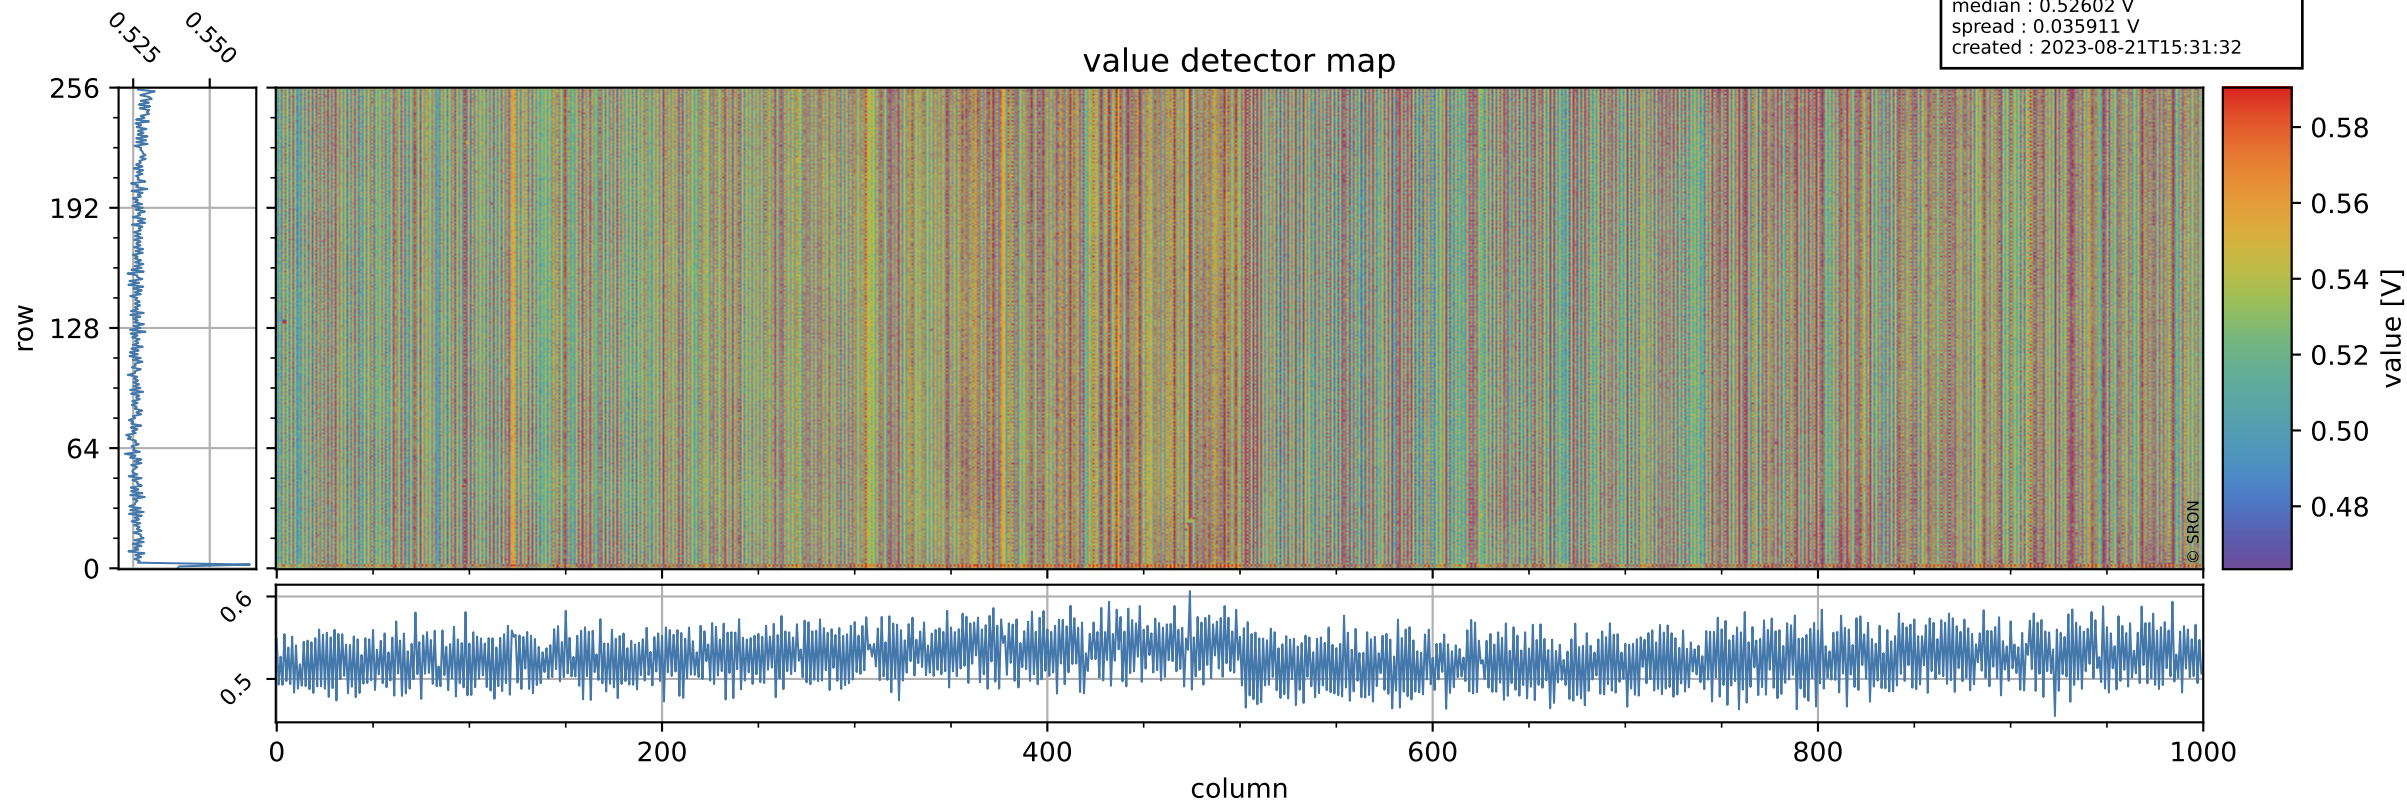

Tropomi SWIR offset (official)

orbits : 20 in [29062, 29107]
coverage : 2023-05-24 / 2023-05-26
median : 0.52602 V
spread : 0.035911 V
created : 2023-08-21T15:31:32

value detector map

Tropomi SWIR offset (official)

orbits : 20 in [29062, 29107]
coverage : 2023-05-24 / 2023-05-26
median : 29.806 μV
spread : 14.9 μV
created : 2023-08-21T15:31:32

Tropomi SWIR offset (official)

value compared with SWIR offset CKD

orbits : 20 in [29062, 29107]
coverage : 2023-05-24 / 2023-05-26
median : 0.0063061 mV
spread : 0.40563 mV
created : 2023-08-21T15:31:32

Tropomi SWIR offset (official) ground-tracks of Sentinel-5P

orbits : 20 in [29062, 29107]
coverage : 2023-05-24 / 2023-05-26
created : 2023-08-21T15:31:33

Tropomi SWIR offset (official)

orbits : [2827, 29107]
coverage : 2018-04-30 / 2023-05-26
created : 2023-08-21T15:31:33

trend of detector median & temperatures