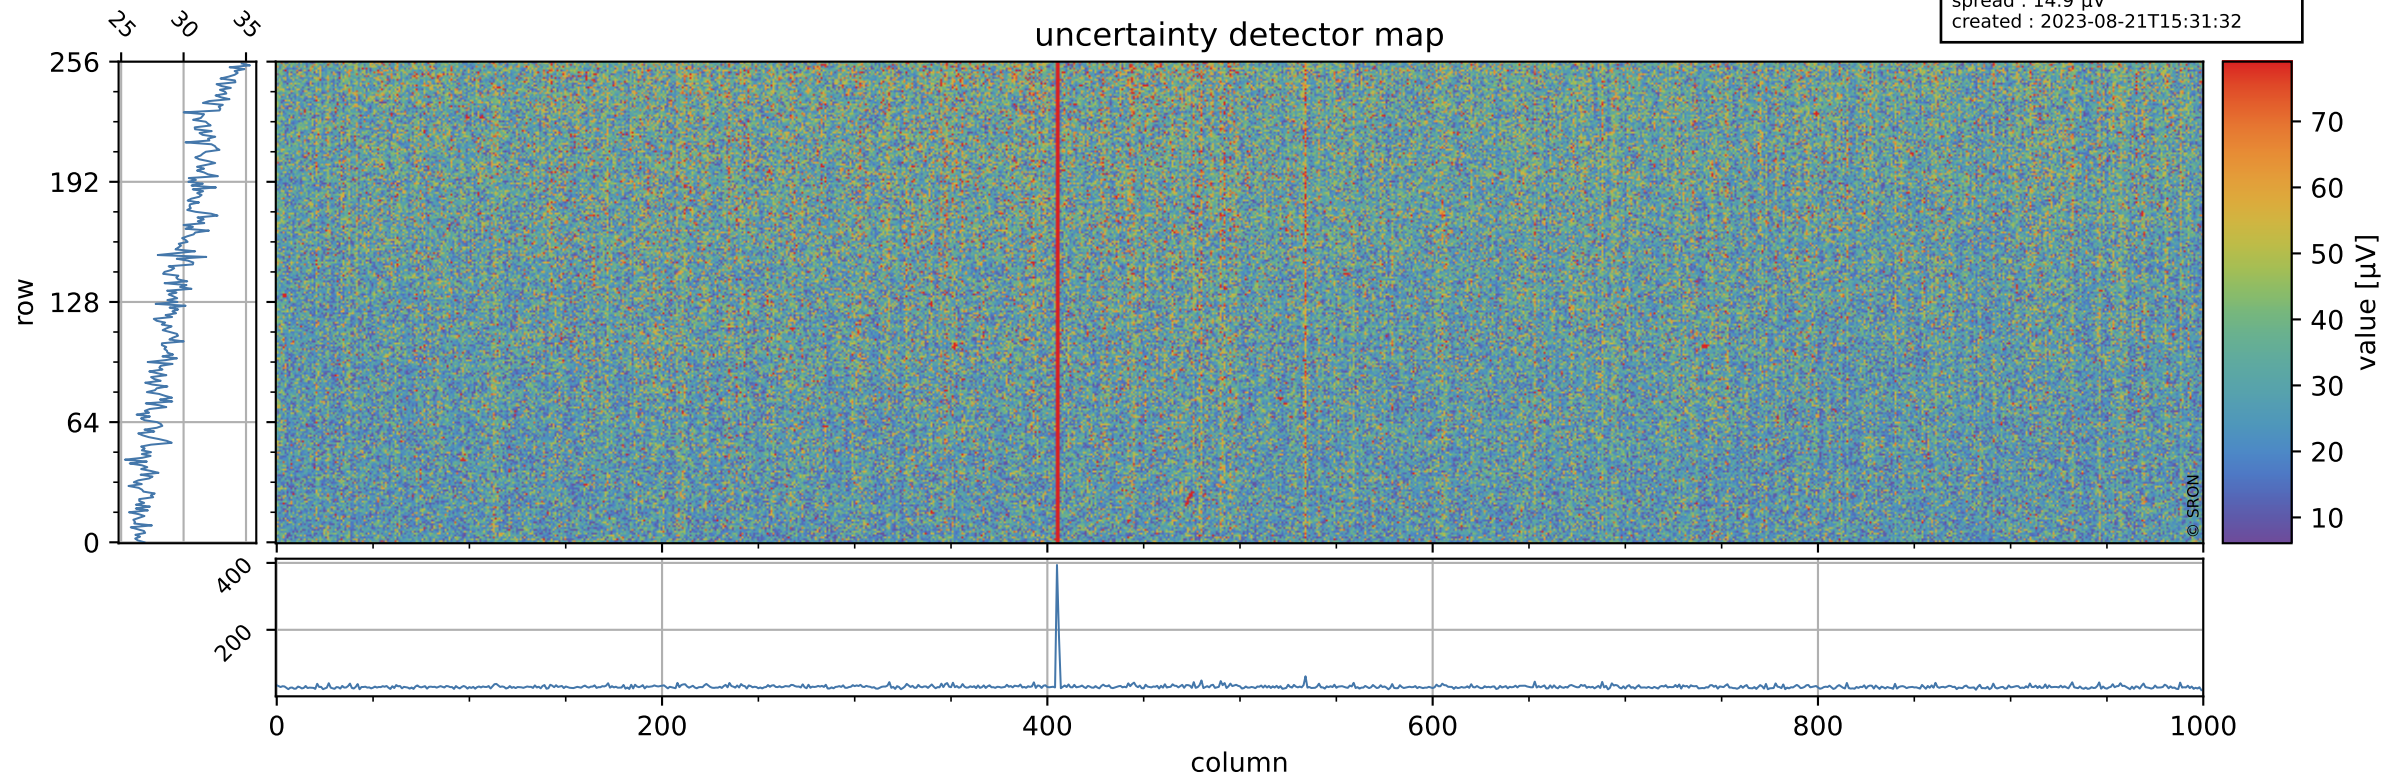

Tropomi SWIR offset (official)

orbits : 20 in [29062, 29107]
coverage : 2023-05-24 / 2023-05-26
median : 0.52602 V
spread : 0.035911 V
created : 2023-08-21T15:31:32

value detector map

Tropomi SWIR offset (official)

orbits : 20 in [29062, 29107]
coverage : 2023-05-24 / 2023-05-26
median : 29.806 μV
spread : 14.9 μV
created : 2023-08-21T15:31:32

Tropomi SWIR offset (official)

value compared with SWIR offset CKD

orbits : 20 in [29062, 29107]
coverage : 2023-05-24 / 2023-05-26
median : 0.0063061 mV
spread : 0.40563 mV
created : 2023-08-21T15:31:32

Tropomi SWIR offset (official) ground-tracks of Sentinel-5P

orbits : 20 in [29062, 29107]
coverage : 2023-05-24 / 2023-05-26
created : 2023-08-21T15:31:33

Tropomi SWIR offset (official)

orbits : [2827, 29107]
coverage : 2018-04-30 / 2023-05-26
created : 2023-08-21T15:31:33

trend of detector median & temperatures