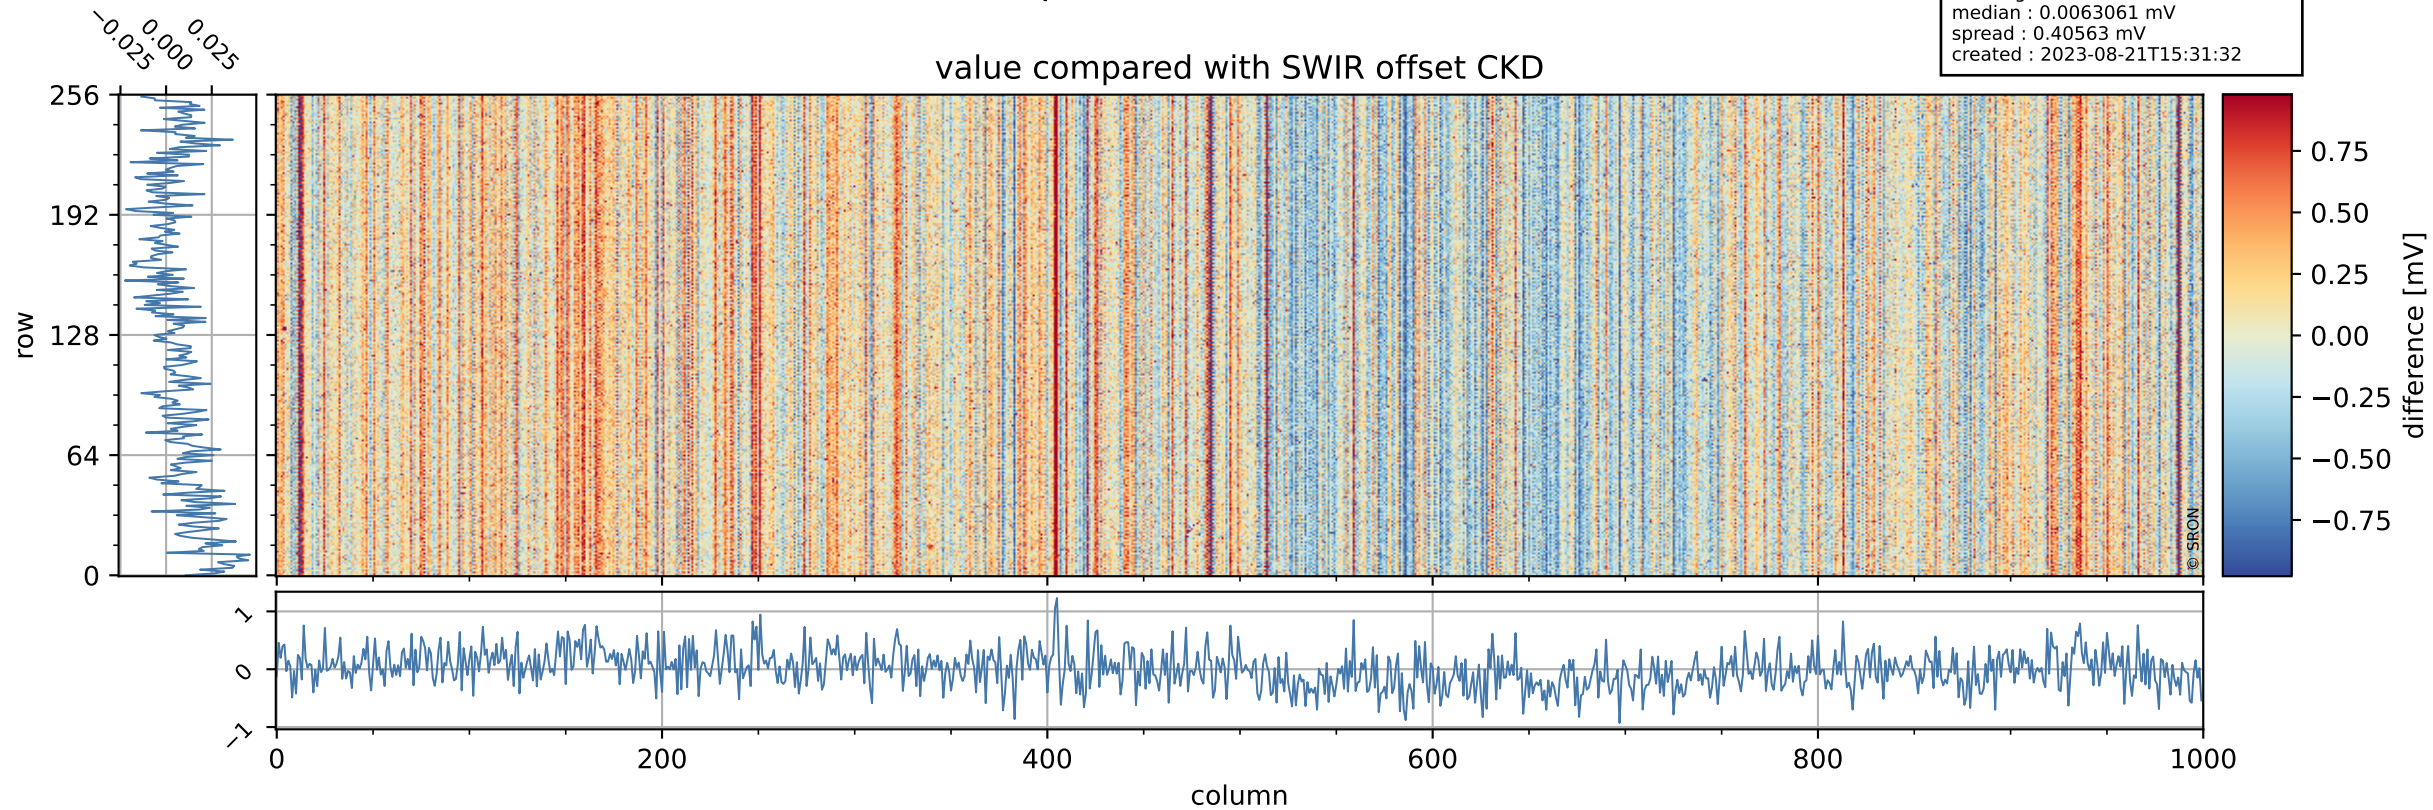

Tropomi SWIR offset (official)

orbits : 20 in [29062, 29107]
coverage : 2023-05-24 / 2023-05-26
median : 0.52602 V
spread : 0.035911 V
created : 2023-08-21T15:31:32

value detector map

Tropomi SWIR offset (official)

orbits : 20 in [29062, 29107]
coverage : 2023-05-24 / 2023-05-26
median : 29.806 μV
spread : 14.9 μV
created : 2023-08-21T15:31:32

Tropomi SWIR offset (official)

value compared with SWIR offset CKD

orbits : 20 in [29062, 29107]
coverage : 2023-05-24 / 2023-05-26
median : 0.0063061 mV
spread : 0.40563 mV
created : 2023-08-21T15:31:32

Tropomi SWIR offset (official) ground-tracks of Sentinel-5P

orbits : 20 in [29062, 29107]
coverage : 2023-05-24 / 2023-05-26
created : 2023-08-21T15:31:33

Tropomi SWIR offset (official)

orbits : [2827, 29107]
coverage : 2018-04-30 / 2023-05-26
created : 2023-08-21T15:31:33

trend of detector median & temperatures