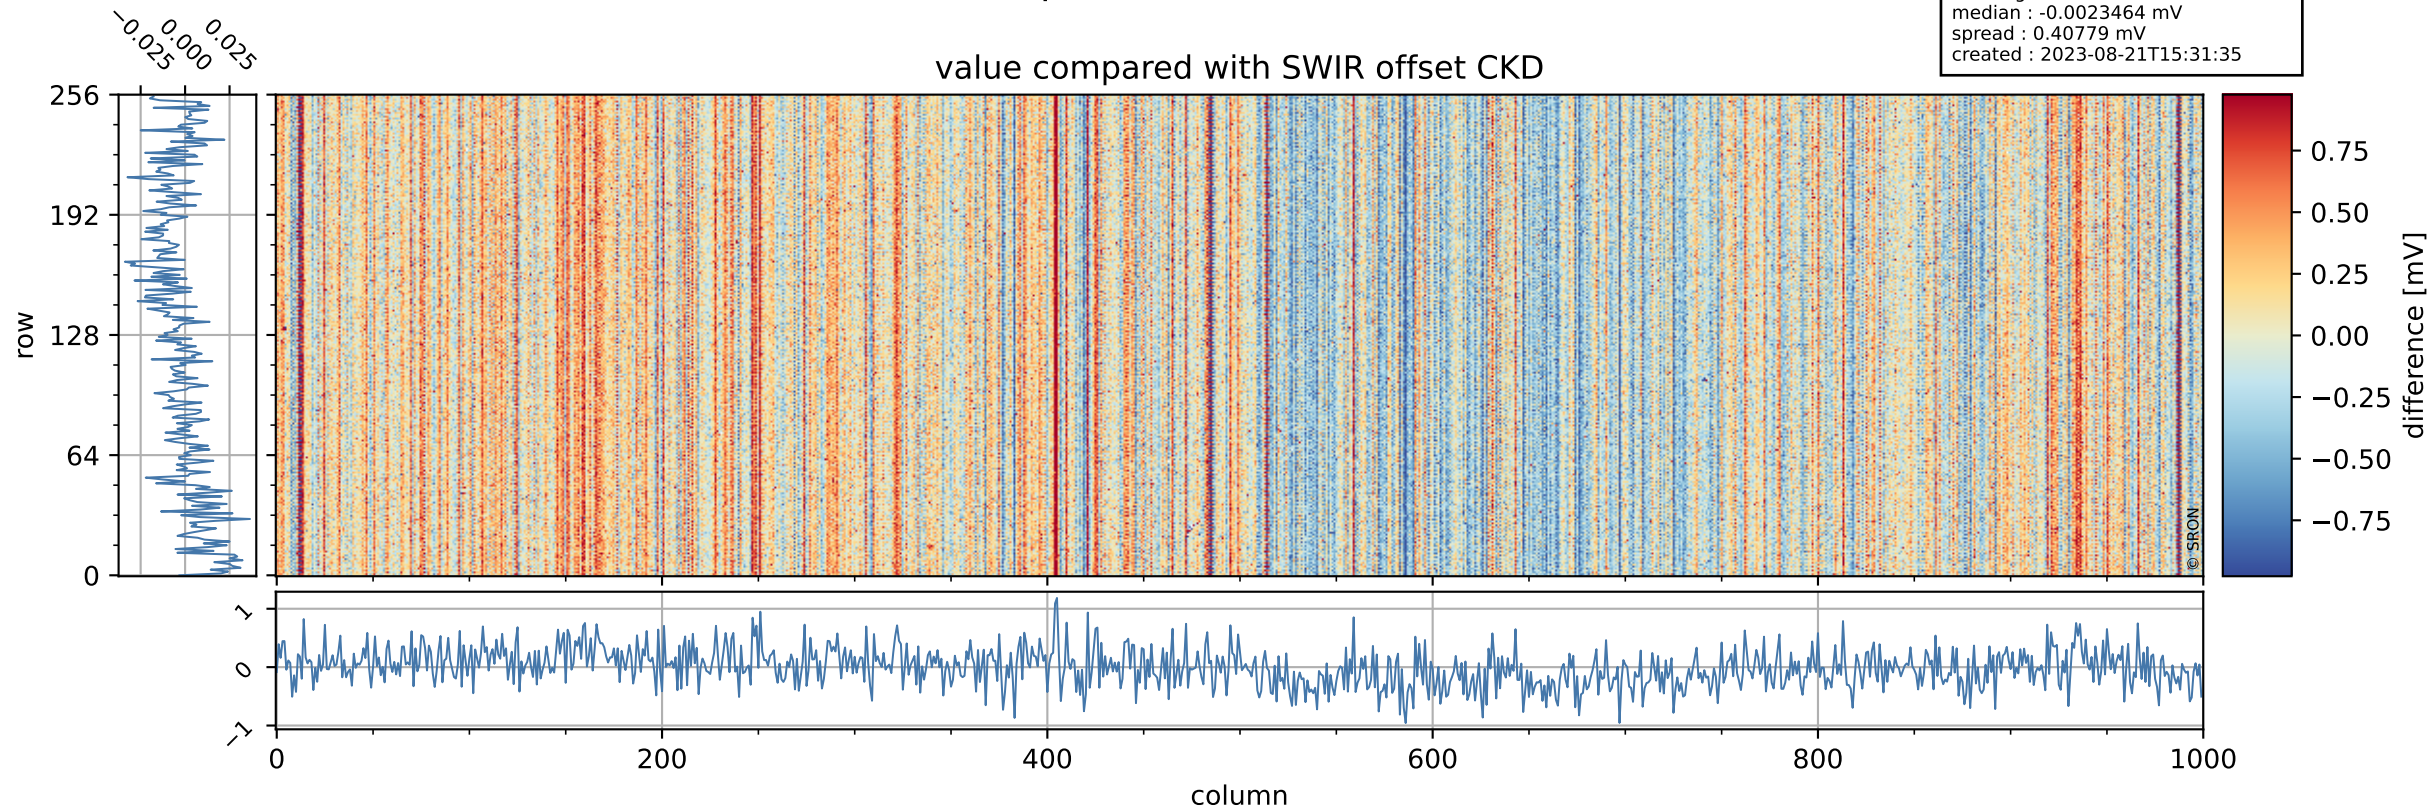

## value detector map

# Tropomi SWIR offset (official)

orbits : 19 in [29077, 29122]  
coverage : 2023-05-25 / 2023-05-28  
median : 30.471  $\mu\text{V}$   
spread : 15.203  $\mu\text{V}$   
created : 2023-08-21T15:31:34

# Tropomi SWIR offset (official) ground-tracks of Sentinel-5P

orbits : 19 in [29077, 29122]  
coverage : 2023-05-25 / 2023-05-28  
created : 2023-08-21T15:31:35

# Tropomi SWIR offset (official)

orbits : [2827, 29122]  
coverage : 2018-04-30 / 2023-05-28  
created : 2023-08-21T15:31:35