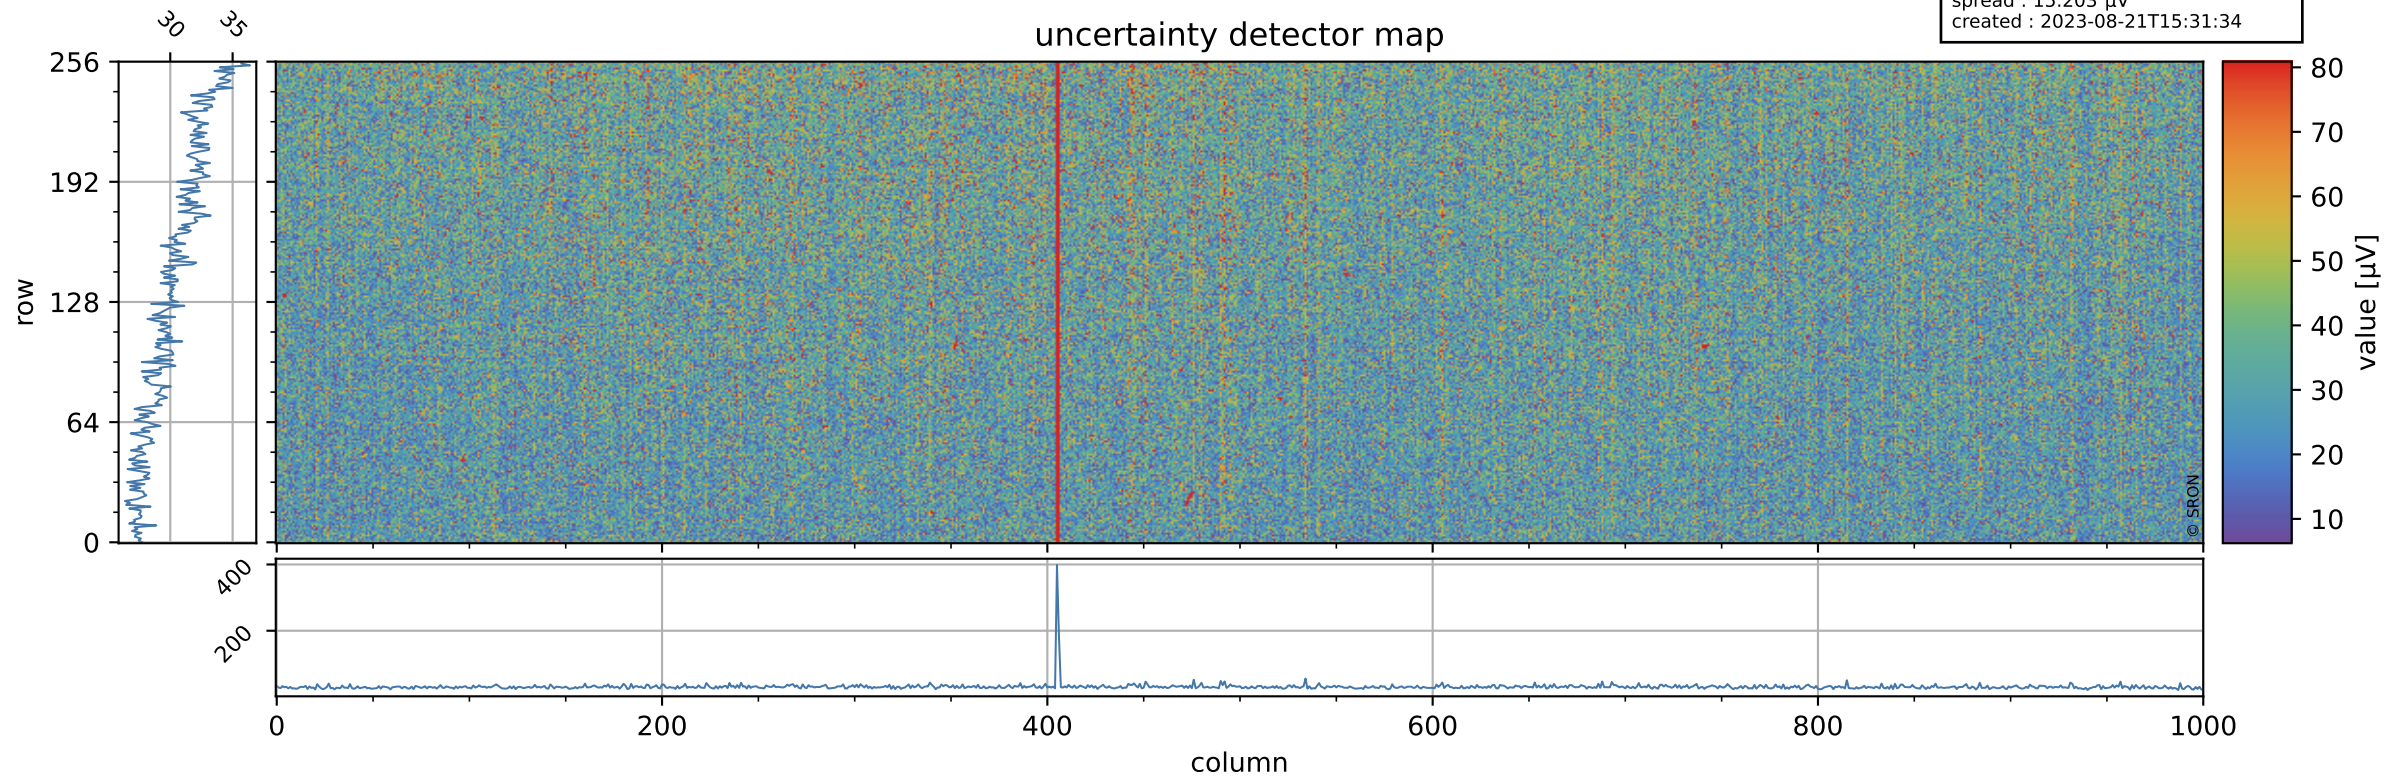

# Tropomi SWIR offset (official)

orbits : 19 in [29077, 29122]  
coverage : 2023-05-25 / 2023-05-28  
median : 0.52601 V  
spread : 0.035912 V  
created : 2023-08-21T15:31:34

## value detector map

# Tropomi SWIR offset (official)

orbits : 19 in [29077, 29122]  
coverage : 2023-05-25 / 2023-05-28  
median : 30.471  $\mu\text{V}$   
spread : 15.203  $\mu\text{V}$   
created : 2023-08-21T15:31:34

# Tropomi SWIR offset (official) ground-tracks of Sentinel-5P

orbits : 19 in [29077, 29122]  
coverage : 2023-05-25 / 2023-05-28  
created : 2023-08-21T15:31:35