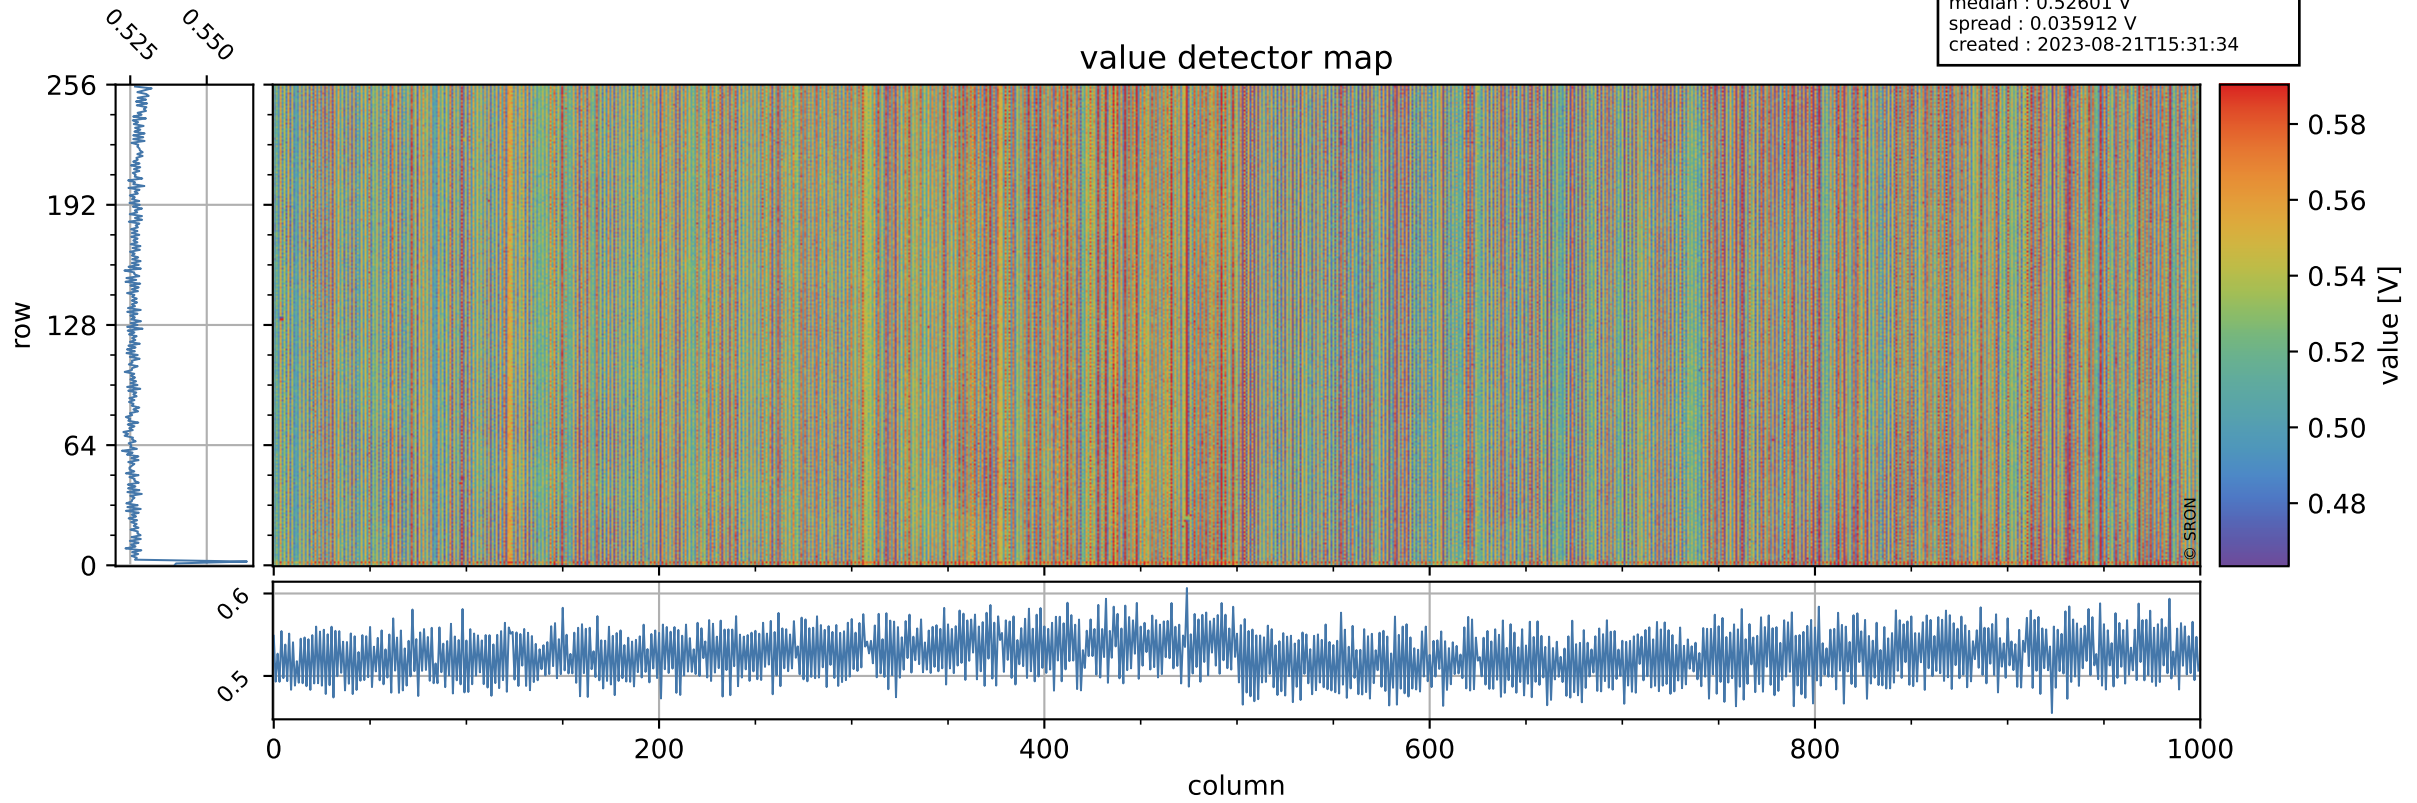

# Tropomi SWIR offset (official)

orbits : 19 in [29077, 29122]  
coverage : 2023-05-25 / 2023-05-28  
median : 0.52601 V  
spread : 0.035912 V  
created : 2023-08-21T15:31:34

## value detector map

# Tropomi SWIR offset (official)

orbits : 19 in [29077, 29122]  
coverage : 2023-05-25 / 2023-05-28  
median : 30.471  $\mu\text{V}$   
spread : 15.203  $\mu\text{V}$   
created : 2023-08-21T15:31:34

# Tropomi SWIR offset (official) ground-tracks of Sentinel-5P

orbits : 19 in [29077, 29122]  
coverage : 2023-05-25 / 2023-05-28  
created : 2023-08-21T15:31:35