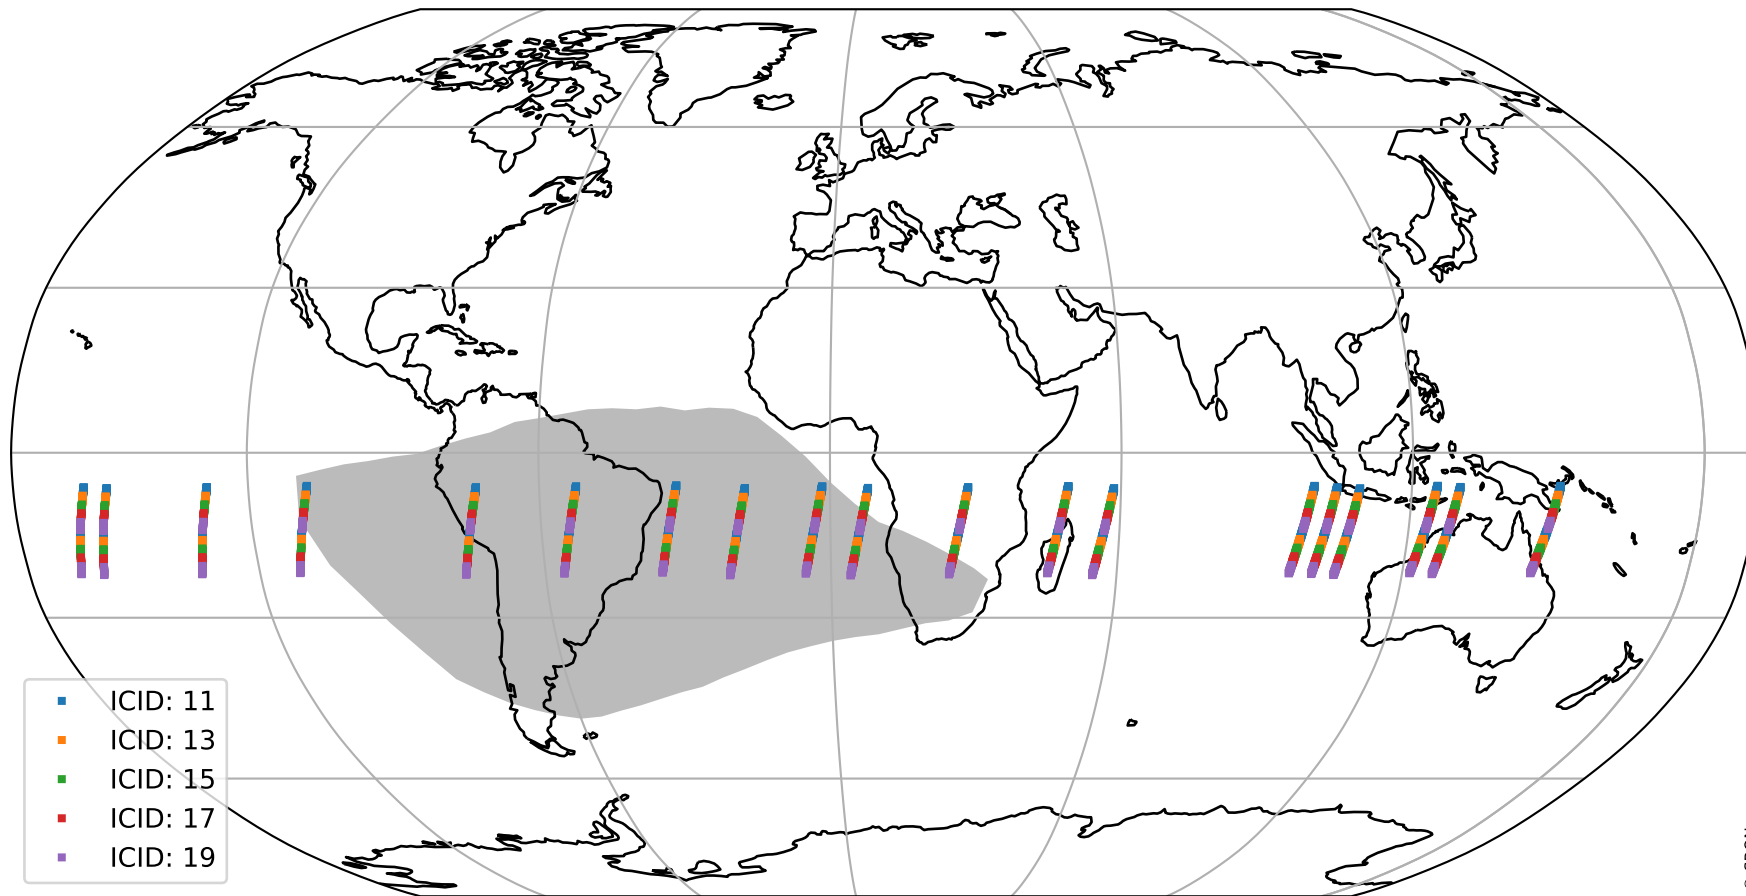

# Tropomi SWIR offset (official)

orbits : 19 in [29077, 29122]  
coverage : 2023-05-25 / 2023-05-28  
median : 30.471  $\mu\text{V}$   
spread : 15.203  $\mu\text{V}$   
created : 2023-08-21T15:31:34

# Tropomi SWIR offset (official)

value compared with SWIR offset CKD

orbits : 19 in [29077, 29122]  
coverage : 2023-05-25 / 2023-05-28  
median : -0.0023464 mV  
spread : 0.40779 mV  
created : 2023-08-21T15:31:35

# Tropomi SWIR offset (official) ground-tracks of Sentinel-5P

orbits : 19 in [29077, 29122]  
coverage : 2023-05-25 / 2023-05-28  
created : 2023-08-21T15:31:35

# Tropomi SWIR offset (official)

orbits : [2827, 29122]  
coverage : 2018-04-30 / 2023-05-28  
created : 2023-08-21T15:31:35