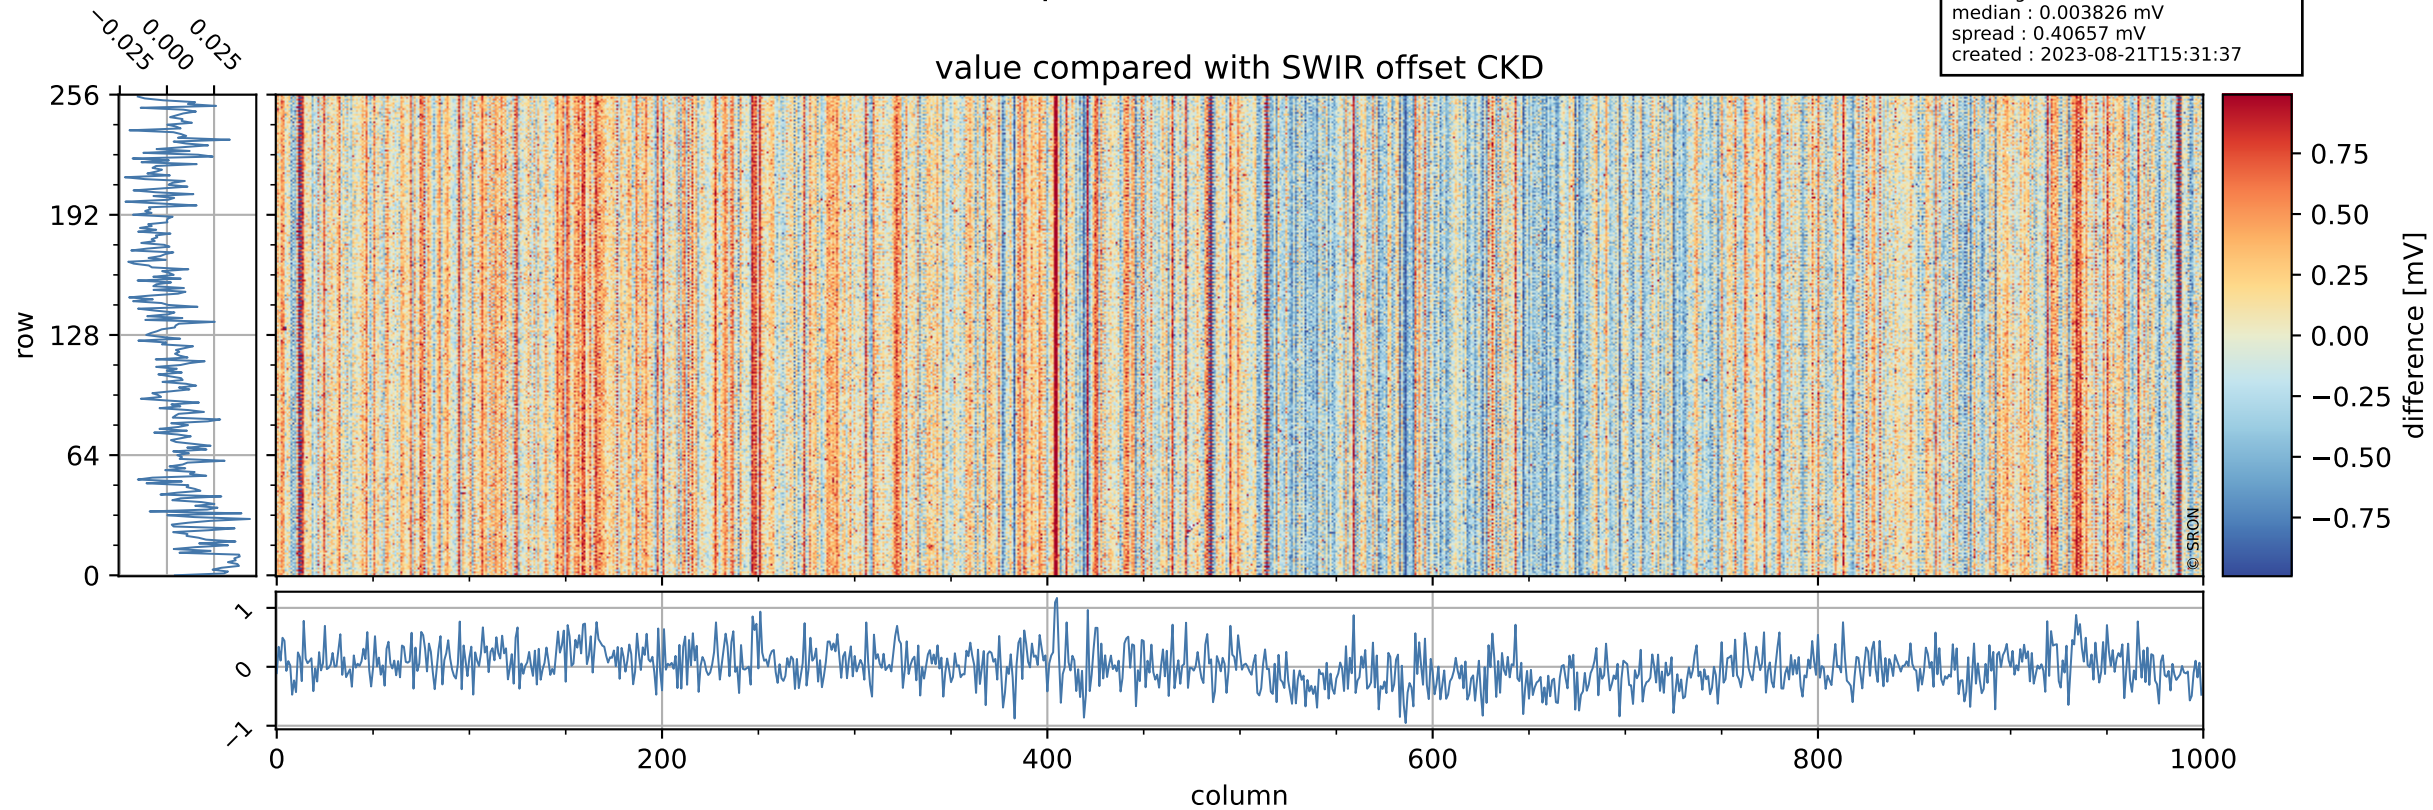

Tropomi SWIR offset (official)

orbits : 19 in [29092, 29137]
coverage : 2023-05-25 / 2023-05-29
median : 0.52602 V
spread : 0.03591 V
created : 2023-08-21T15:31:36

value detector map

Tropomi SWIR offset (official)

orbits : 19 in [29092, 29137]
coverage : 2023-05-25 / 2023-05-29
median : 31.065 μV
spread : 15.444 μV
created : 2023-08-21T15:31:36

Tropomi SWIR offset (official)

value compared with SWIR offset CKD

orbits : 19 in [29092, 29137]
coverage : 2023-05-25 / 2023-05-29
median : 0.003826 mV
spread : 0.40657 mV
created : 2023-08-21T15:31:37

Tropomi SWIR offset (official) ground-tracks of Sentinel-5P

orbits : 19 in [29092, 29137]
coverage : 2023-05-25 / 2023-05-29
created : 2023-08-21T15:31:37

Tropomi SWIR offset (official)

orbits : [2827, 29137]
coverage : 2018-04-30 / 2023-05-29
created : 2023-08-21T15:31:37

trend of detector median & temperatures