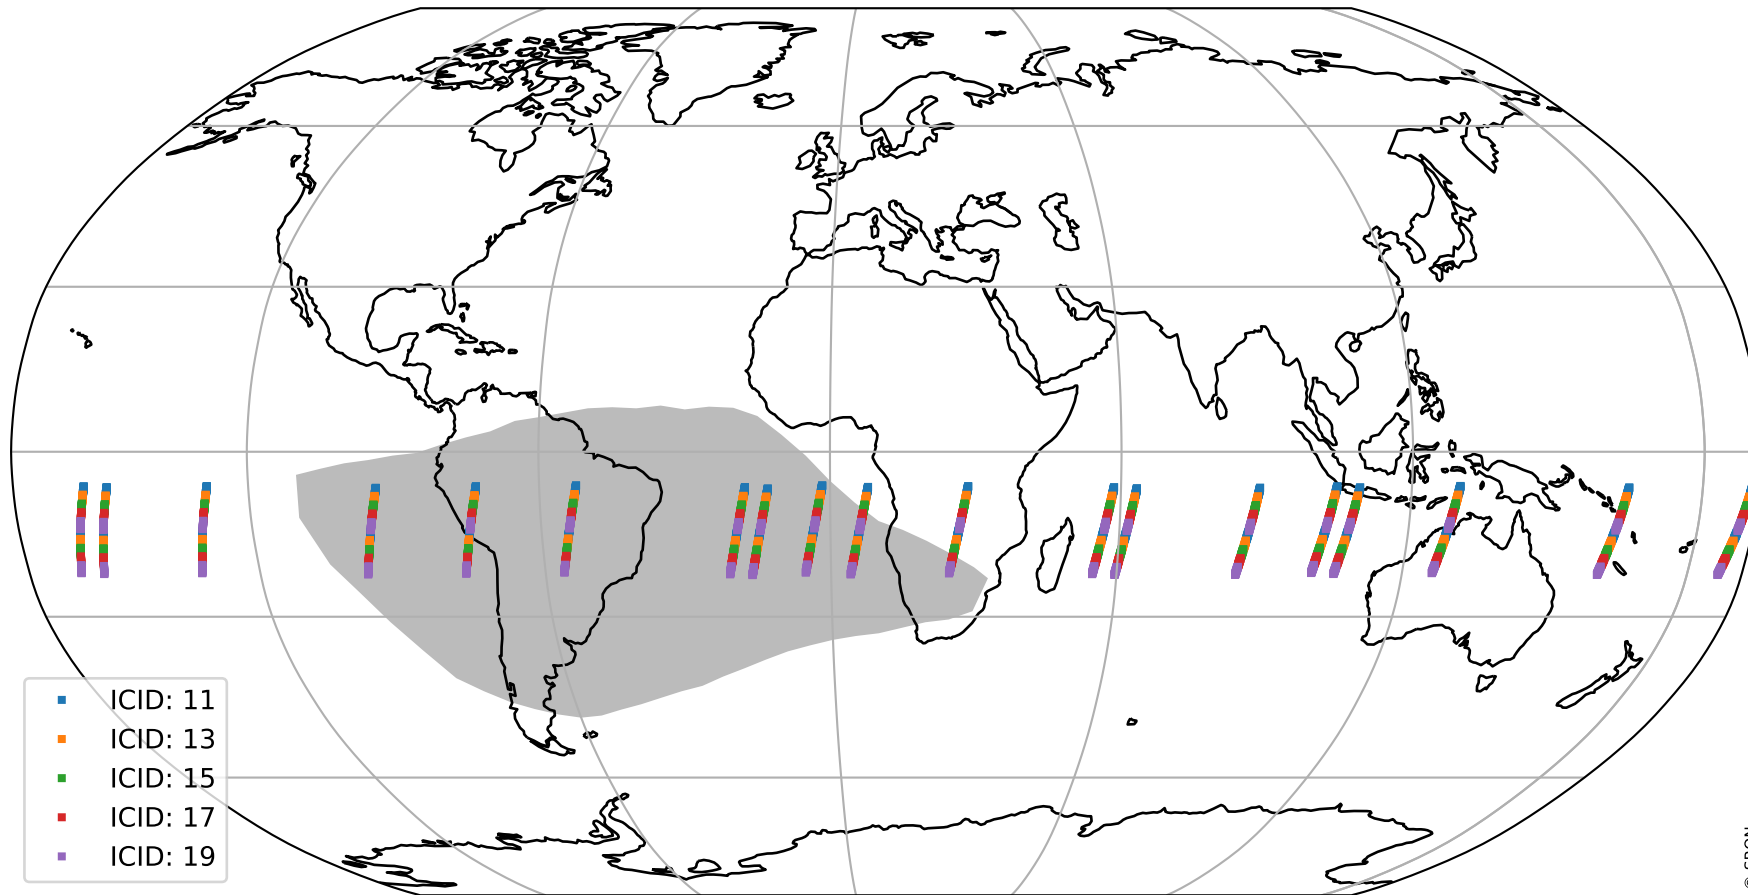

Tropomi SWIR offset (official)

orbits : 19 in [29092, 29137]
coverage : 2023-05-25 / 2023-05-29
median : 0.52602 V
spread : 0.03591 V
created : 2023-08-21T15:31:36

value detector map

Tropomi SWIR offset (official)

orbits : 19 in [29092, 29137]
coverage : 2023-05-25 / 2023-05-29
median : 31.065 μV
spread : 15.444 μV
created : 2023-08-21T15:31:36

Tropomi SWIR offset (official)

value compared with SWIR offset CKD

orbits : 19 in [29092, 29137]
coverage : 2023-05-25 / 2023-05-29
median : 0.003826 mV
spread : 0.40657 mV
created : 2023-08-21T15:31:37

Tropomi SWIR offset (official) ground-tracks of Sentinel-5P

orbits : 19 in [29092, 29137]
coverage : 2023-05-25 / 2023-05-29
created : 2023-08-21T15:31:37

Tropomi SWIR offset (official)

orbits : [2827, 29137]
coverage : 2018-04-30 / 2023-05-29
created : 2023-08-21T15:31:37

trend of detector median & temperatures