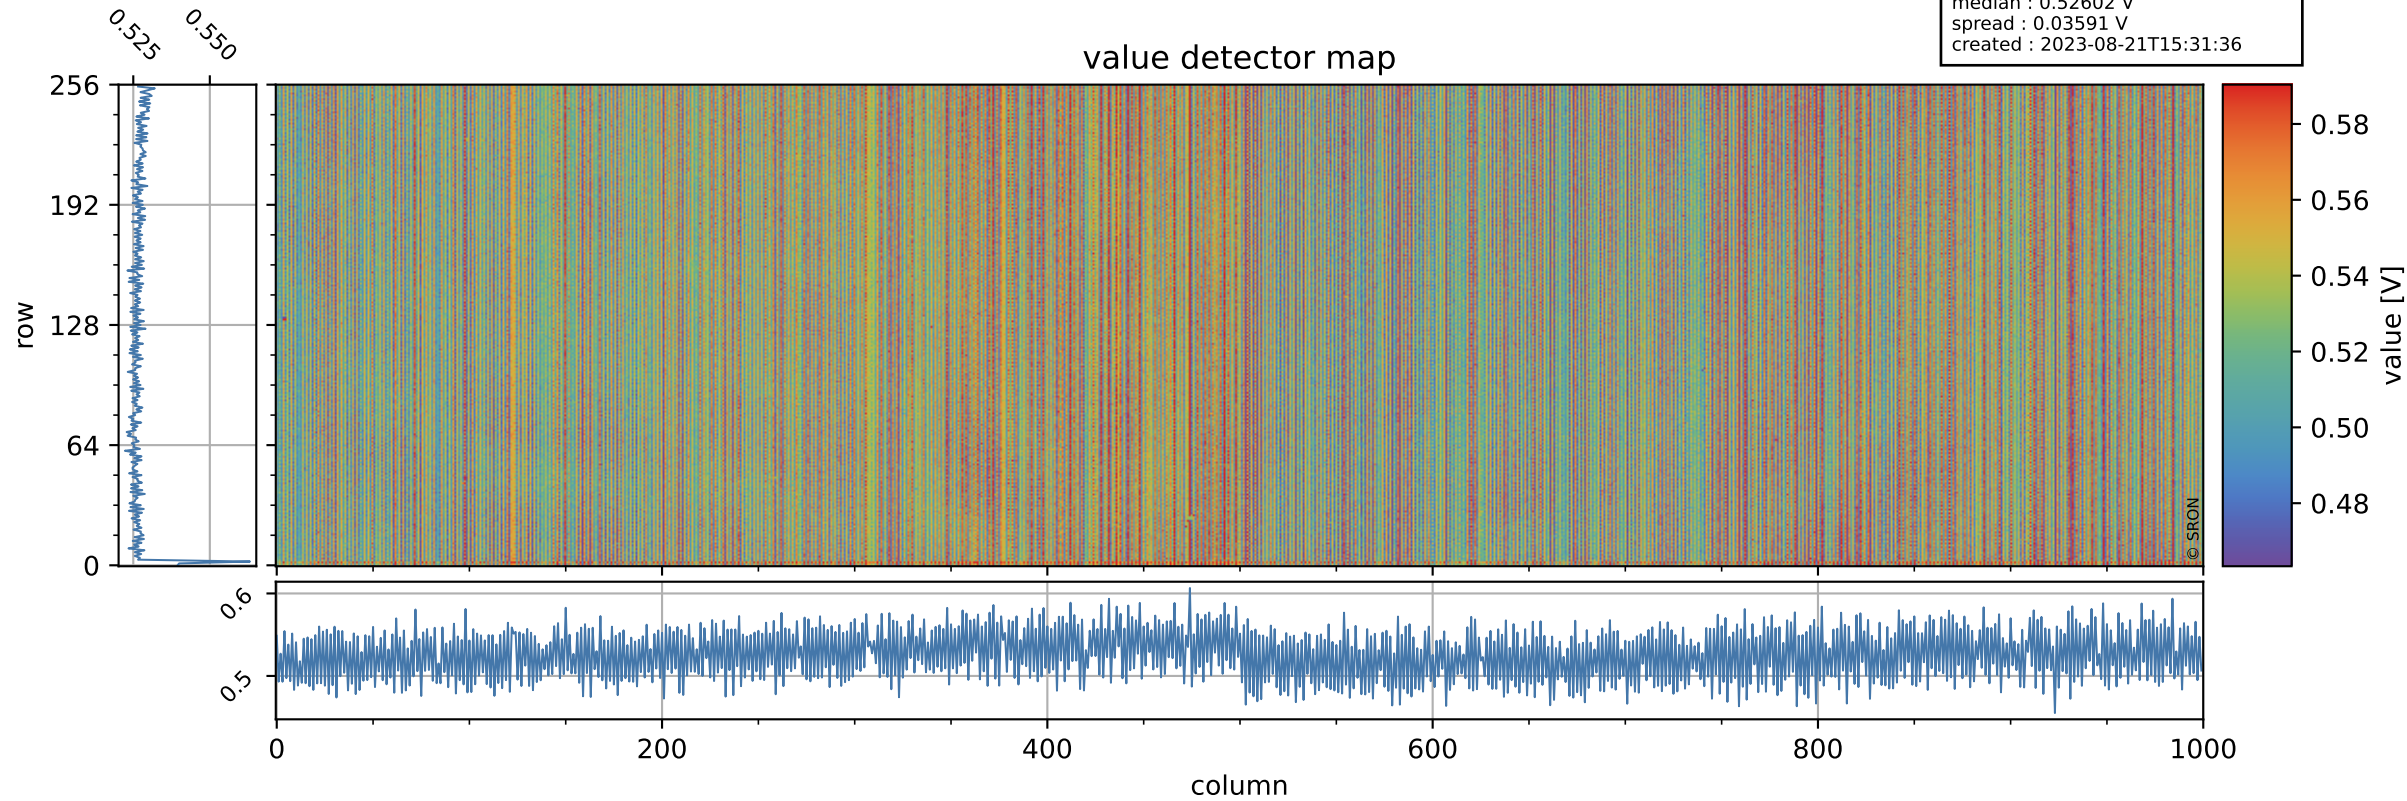

Tropomi SWIR offset (official)

orbits : 19 in [29092, 29137]
coverage : 2023-05-25 / 2023-05-29
median : 0.52602 V
spread : 0.03591 V
created : 2023-08-21T15:31:36

value detector map

Tropomi SWIR offset (official)

orbits : 19 in [29092, 29137]
coverage : 2023-05-25 / 2023-05-29
median : 31.065 μV
spread : 15.444 μV
created : 2023-08-21T15:31:36

Tropomi SWIR offset (official)

value compared with SWIR offset CKD

orbits : 19 in [29092, 29137]
coverage : 2023-05-25 / 2023-05-29
median : 0.003826 mV
spread : 0.40657 mV
created : 2023-08-21T15:31:37

Tropomi SWIR offset (official) ground-tracks of Sentinel-5P

orbits : 19 in [29092, 29137]
coverage : 2023-05-25 / 2023-05-29
created : 2023-08-21T15:31:37

Tropomi SWIR offset (official)

orbits : [2827, 29137]
coverage : 2018-04-30 / 2023-05-29
created : 2023-08-21T15:31:37

trend of detector median & temperatures