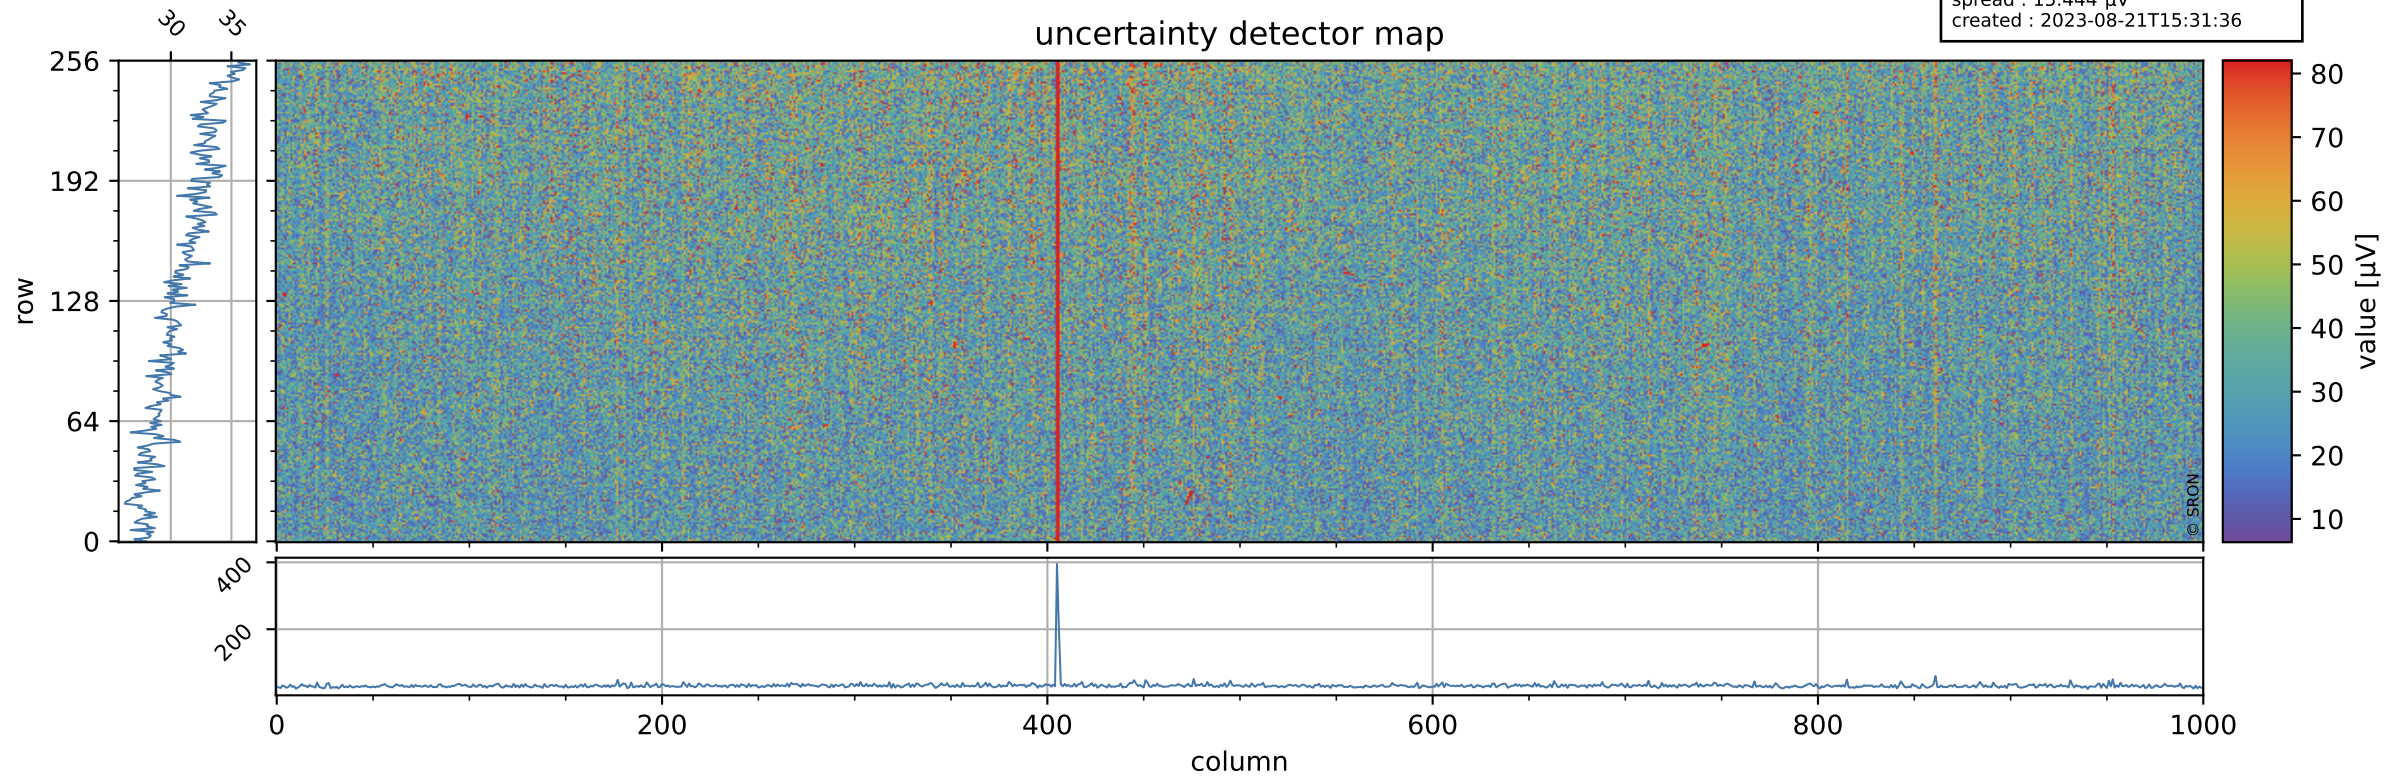

Tropomi SWIR offset (official)

orbits : 19 in [29092, 29137]
coverage : 2023-05-25 / 2023-05-29
median : 0.52602 V
spread : 0.03591 V
created : 2023-08-21T15:31:36

value detector map

Tropomi SWIR offset (official)

orbits : 19 in [29092, 29137]
coverage : 2023-05-25 / 2023-05-29
median : 31.065 μV
spread : 15.444 μV
created : 2023-08-21T15:31:36

Tropomi SWIR offset (official)

value compared with SWIR offset CKD

orbits : 19 in [29092, 29137]
coverage : 2023-05-25 / 2023-05-29
median : 0.003826 mV
spread : 0.40657 mV
created : 2023-08-21T15:31:37

Tropomi SWIR offset (official) ground-tracks of Sentinel-5P

orbits : 19 in [29092, 29137]
coverage : 2023-05-25 / 2023-05-29
created : 2023-08-21T15:31:37

Tropomi SWIR offset (official)

orbits : [2827, 29137]
coverage : 2018-04-30 / 2023-05-29
created : 2023-08-21T15:31:37

trend of detector median & temperatures