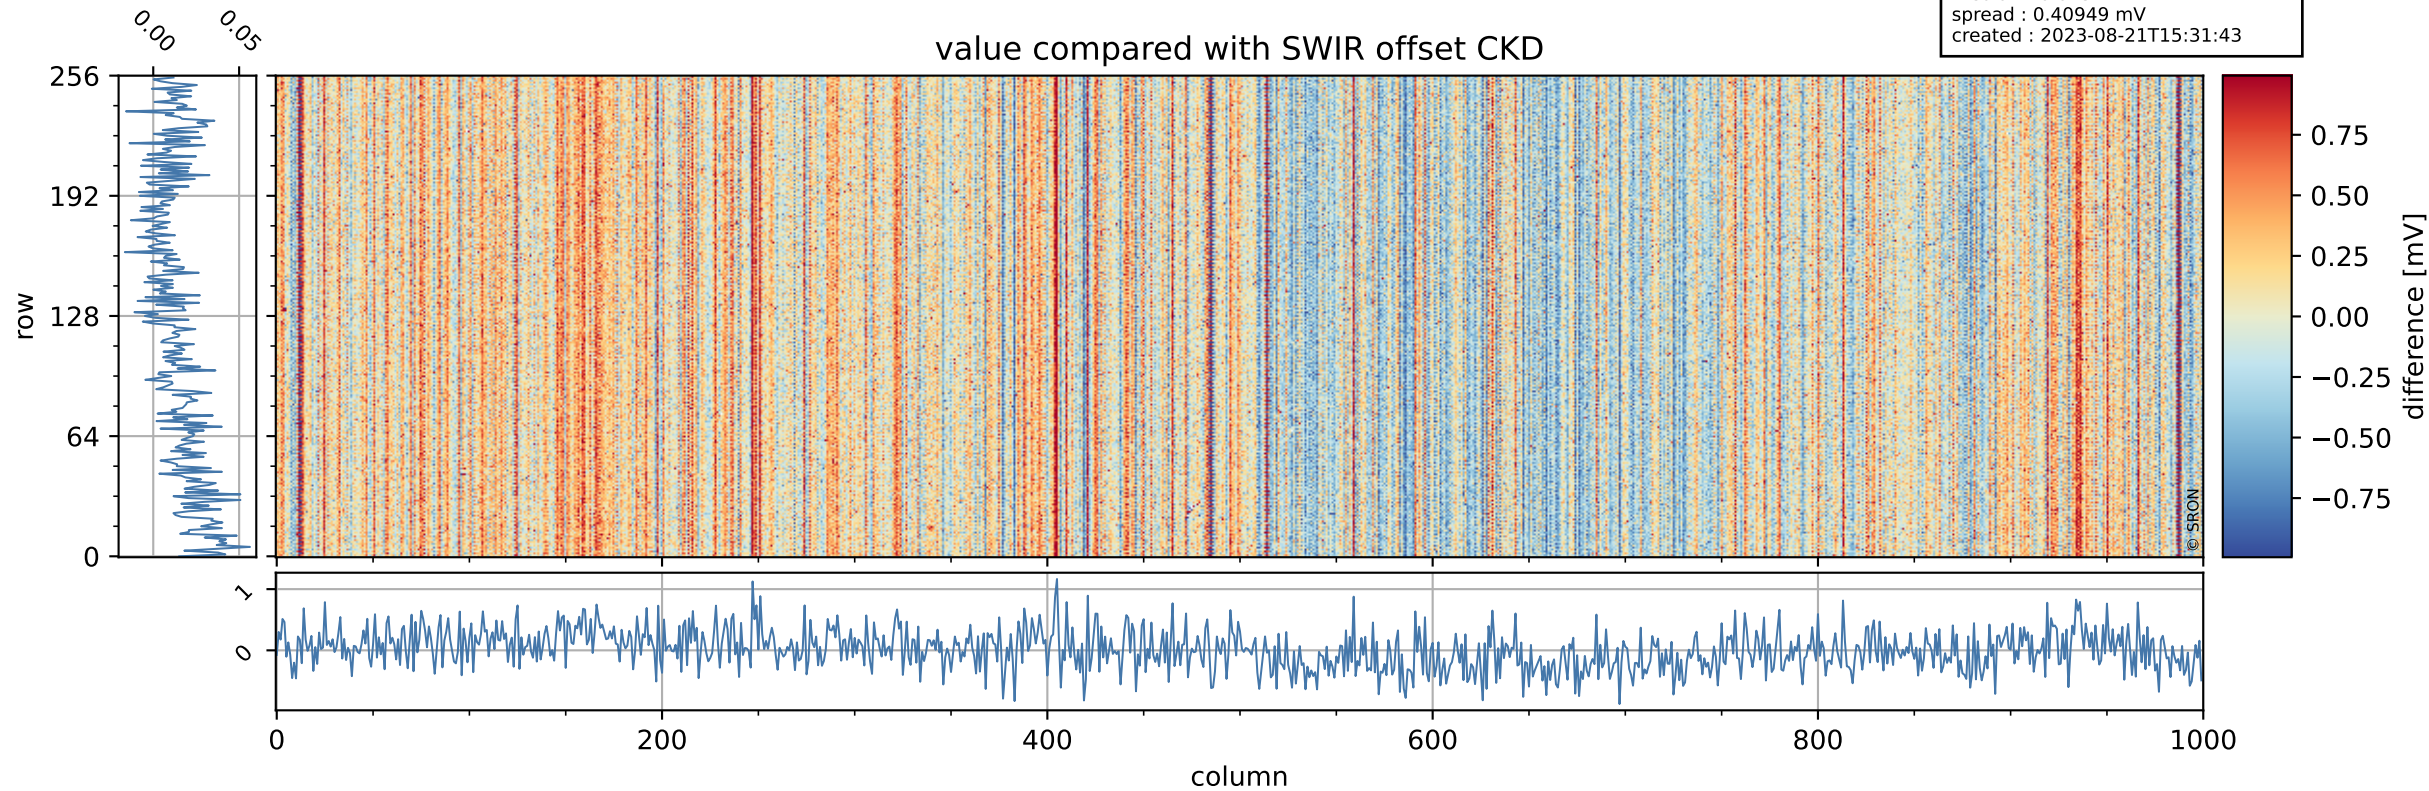

Tropomi SWIR offset (official)

orbits : 19 in [29137, 29182]
coverage : 2023-05-29 / 2023-06-01
median : 0.52602 V
spread : 0.03591 V
created : 2023-08-21T15:31:43

value detector map

Tropomi SWIR offset (official)

orbits : 19 in [29137, 29182]
coverage : 2023-05-29 / 2023-06-01
median : 30.004 μV
spread : 14.936 μV
created : 2023-08-21T15:31:43

Tropomi SWIR offset (official)

orbits : 19 in [29137, 29182]
coverage : 2023-05-29 / 2023-06-01
median : 0.013271 mV
spread : 0.40949 mV
created : 2023-08-21T15:31:43

value compared with SWIR offset CKD

Tropomi SWIR offset (official) ground-tracks of Sentinel-5P

orbits : 19 in [29137, 29182]
coverage : 2023-05-29 / 2023-06-01
created : 2023-08-21T15:31:44

Tropomi SWIR offset (official)

orbits : [2827, 29182]
coverage : 2018-04-30 / 2023-06-01
created : 2023-08-21T15:31:44

trend of detector median & temperatures