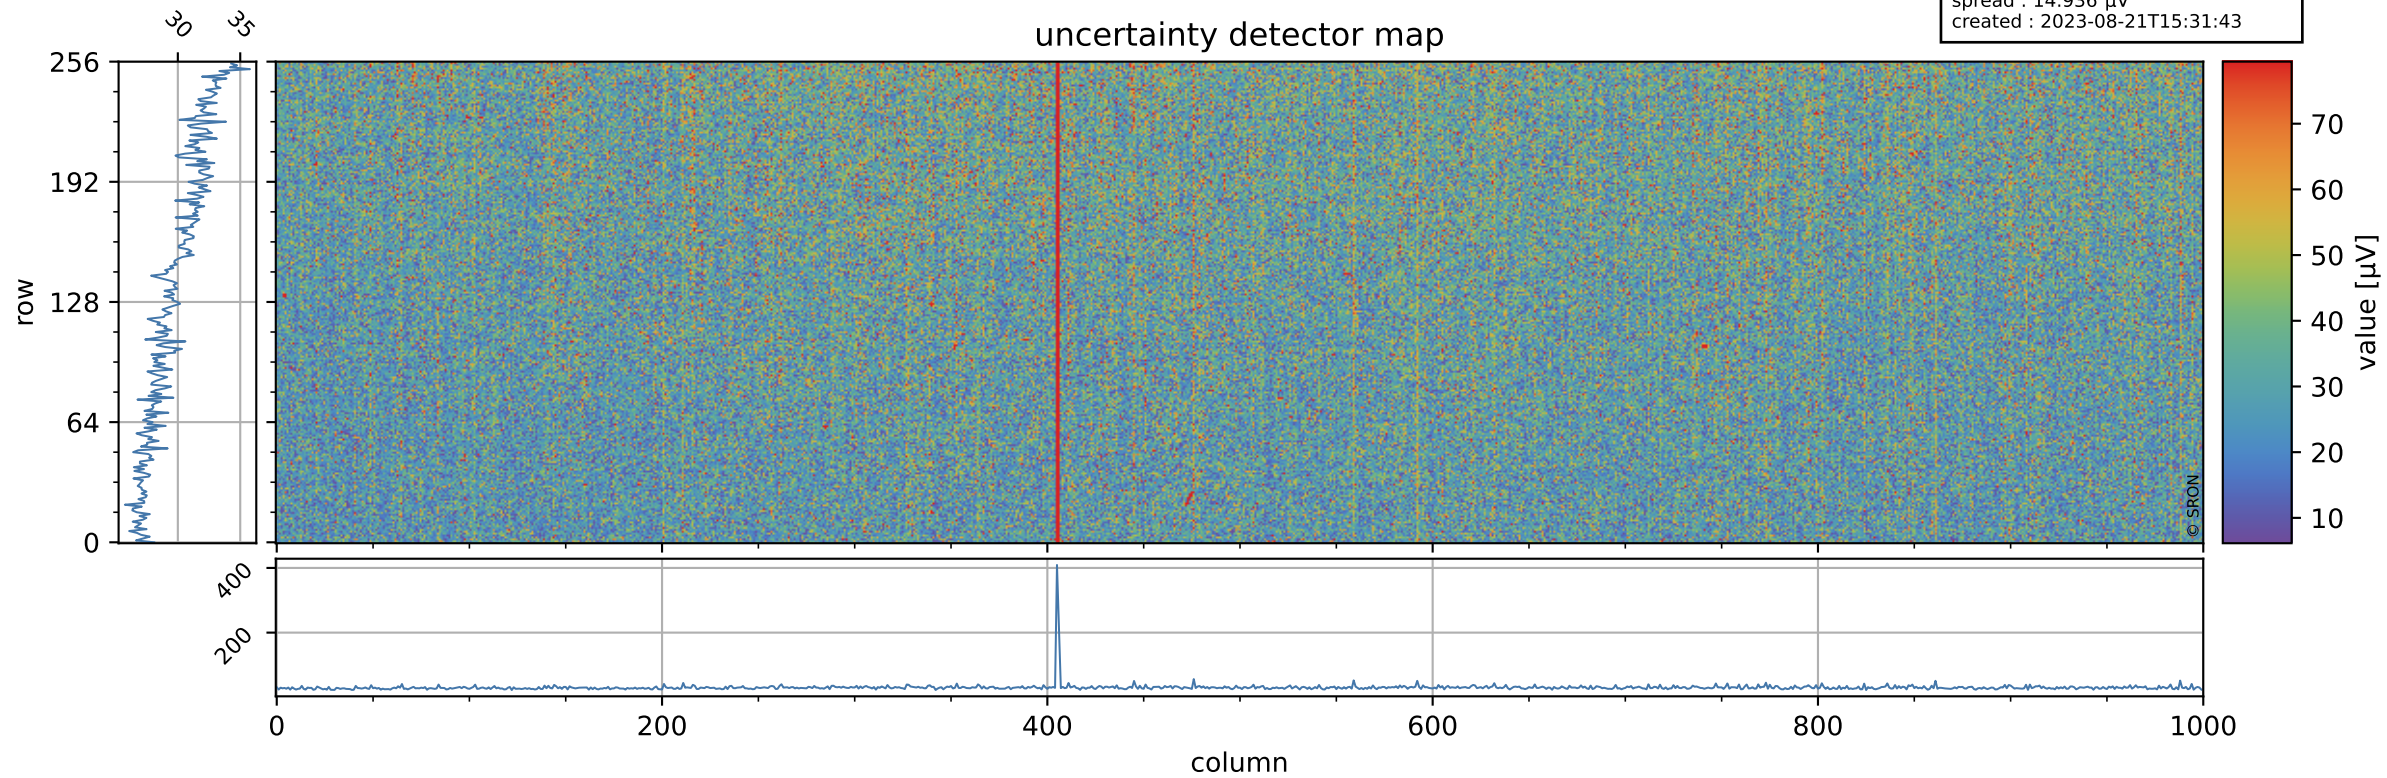

Tropomi SWIR offset (official)

orbits : 19 in [29137, 29182]
coverage : 2023-05-29 / 2023-06-01
median : 0.52602 V
spread : 0.03591 V
created : 2023-08-21T15:31:43

value detector map

Tropomi SWIR offset (official)

orbits : 19 in [29137, 29182]
coverage : 2023-05-29 / 2023-06-01
median : 30.004 μV
spread : 14.936 μV
created : 2023-08-21T15:31:43

Tropomi SWIR offset (official)

orbits : 19 in [29137, 29182]
coverage : 2023-05-29 / 2023-06-01
median : 0.013271 mV
spread : 0.40949 mV
created : 2023-08-21T15:31:43

value compared with SWIR offset CKD

Tropomi SWIR offset (official) ground-tracks of Sentinel-5P

orbits : 19 in [29137, 29182]
coverage : 2023-05-29 / 2023-06-01
created : 2023-08-21T15:31:44

Tropomi SWIR offset (official)

orbits : [2827, 29182]
coverage : 2018-04-30 / 2023-06-01
created : 2023-08-21T15:31:44

trend of detector median & temperatures