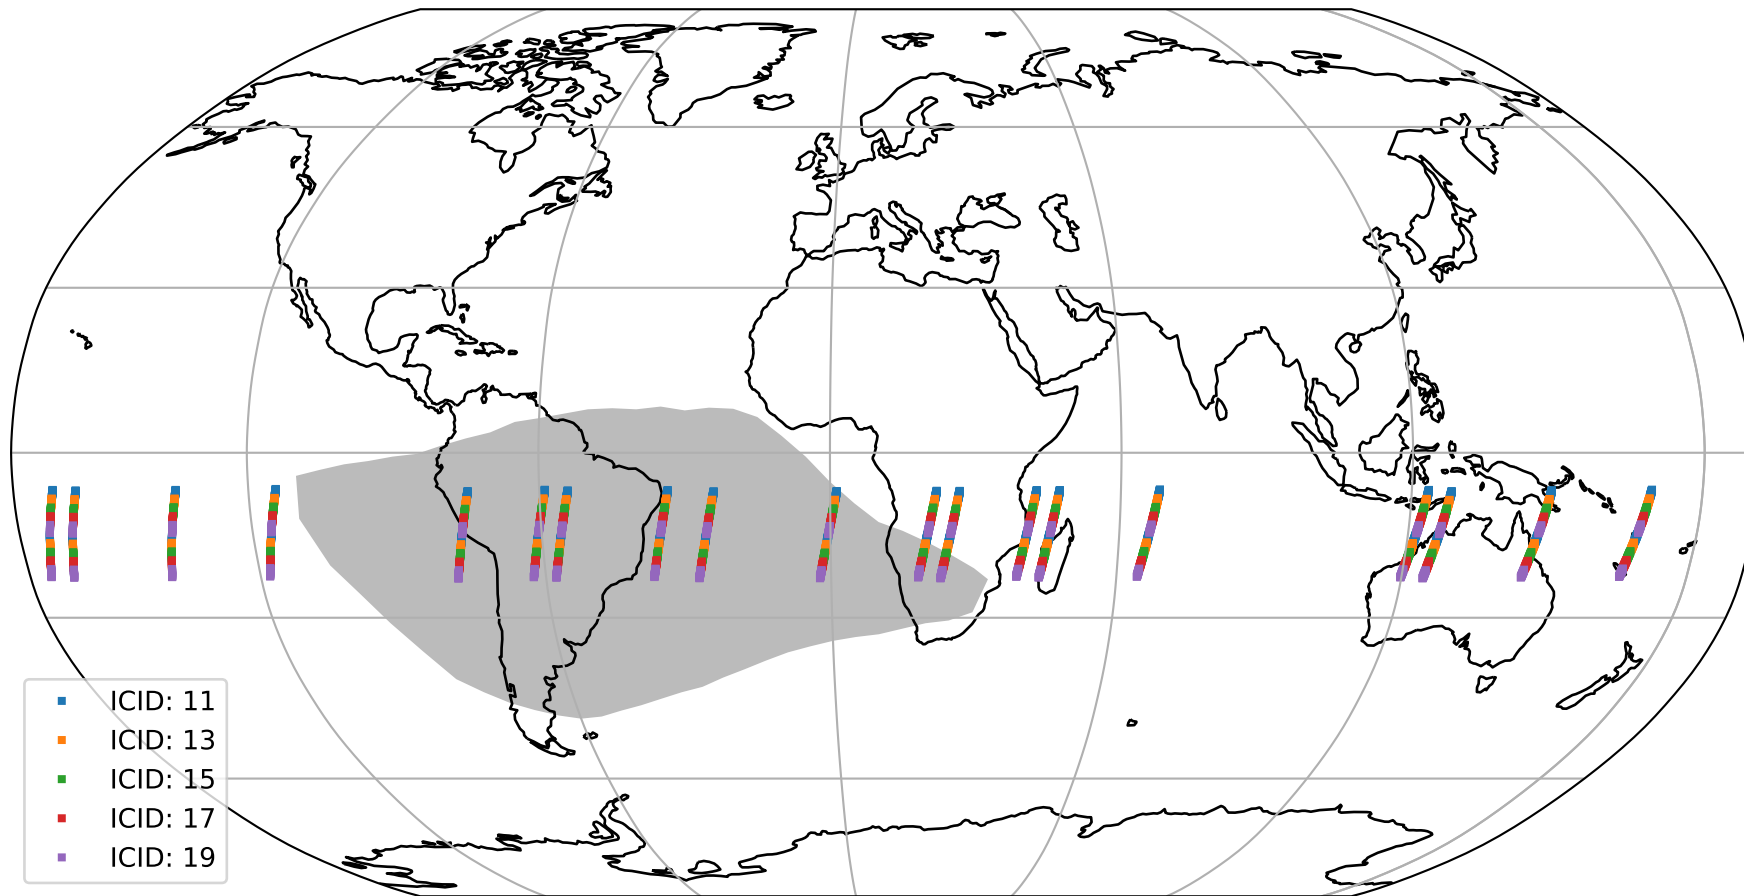

Tropomi SWIR offset (official)

orbits : 19 in [29137, 29182]
coverage : 2023-05-29 / 2023-06-01
median : 0.52602 V
spread : 0.03591 V
created : 2023-08-21T15:31:43

value detector map

Tropomi SWIR offset (official)

orbits : 19 in [29137, 29182]
coverage : 2023-05-29 / 2023-06-01
median : 30.004 μV
spread : 14.936 μV
created : 2023-08-21T15:31:43

Tropomi SWIR offset (official)

orbits : 19 in [29137, 29182]
coverage : 2023-05-29 / 2023-06-01
median : 0.013271 mV
spread : 0.40949 mV
created : 2023-08-21T15:31:43

value compared with SWIR offset CKD

Tropomi SWIR offset (official) ground-tracks of Sentinel-5P

orbits : 19 in [29137, 29182]
coverage : 2023-05-29 / 2023-06-01
created : 2023-08-21T15:31:44

Tropomi SWIR offset (official)

orbits : [2827, 29182]
coverage : 2018-04-30 / 2023-06-01
created : 2023-08-21T15:31:44

trend of detector median & temperatures