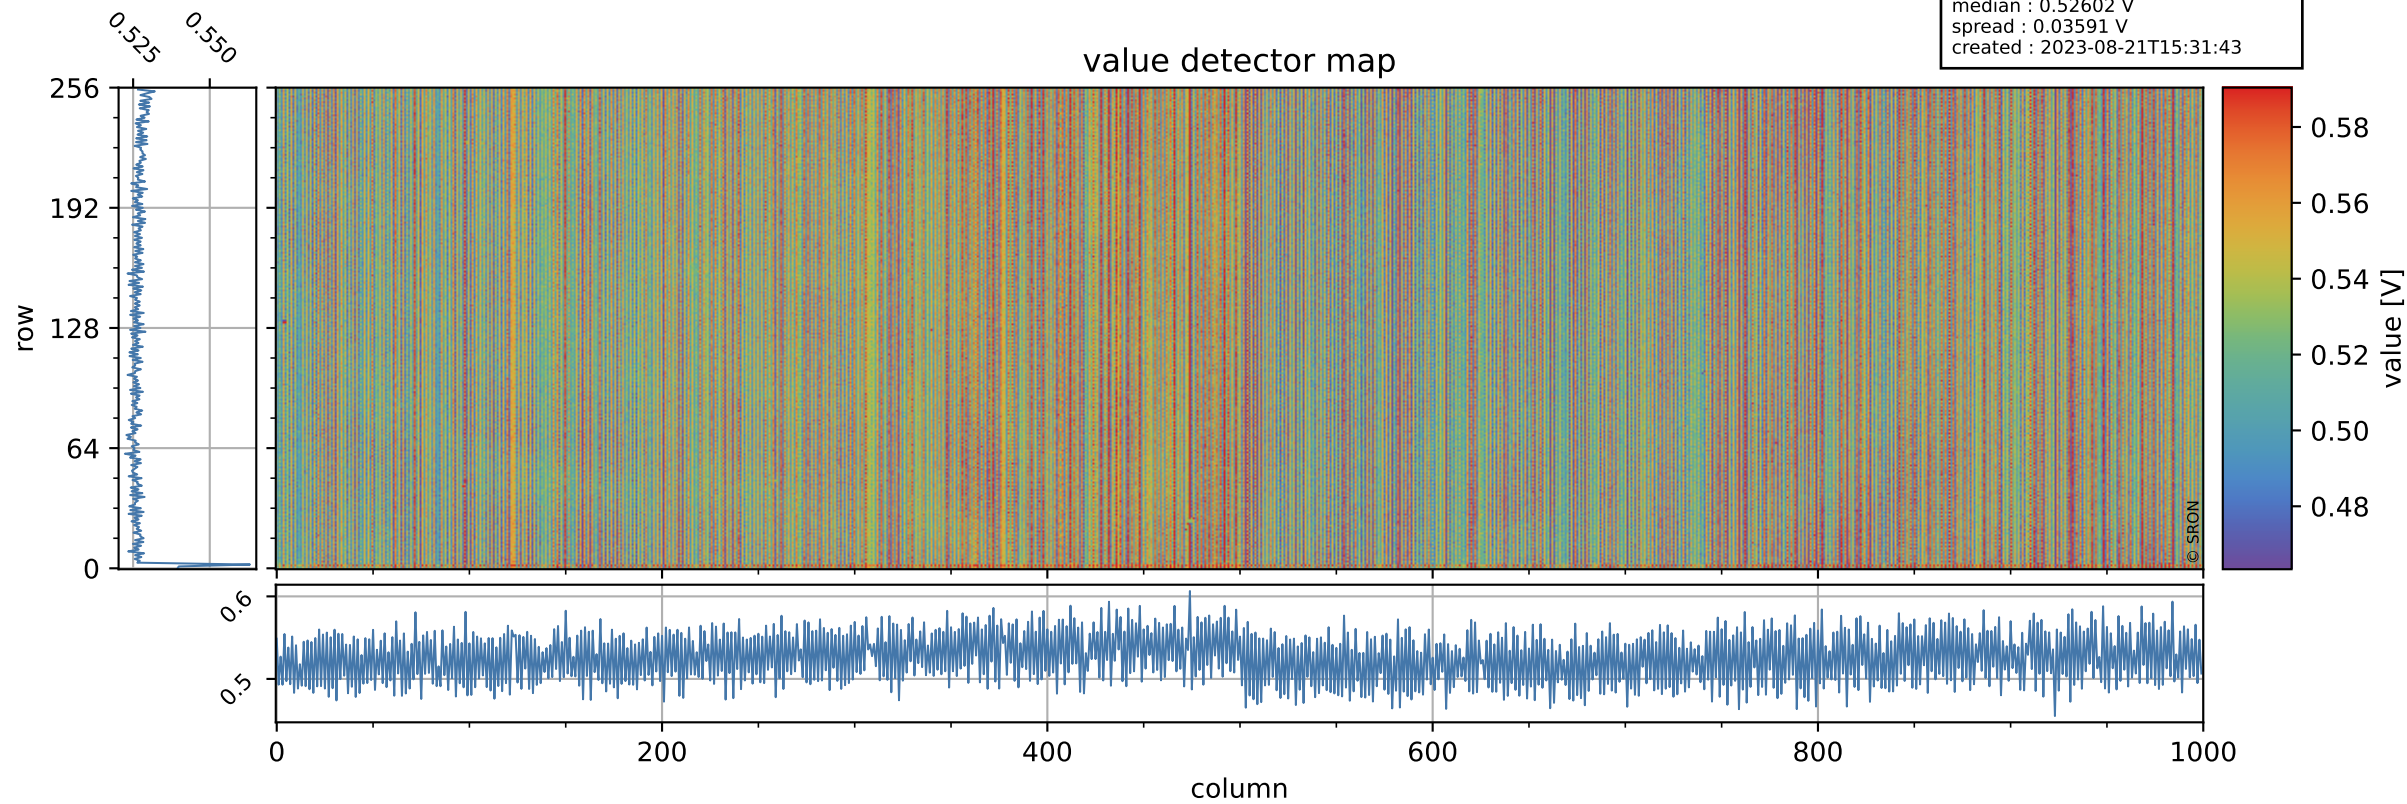

Tropomi SWIR offset (official)

orbits : 19 in [29137, 29182]
coverage : 2023-05-29 / 2023-06-01
median : 0.52602 V
spread : 0.03591 V
created : 2023-08-21T15:31:43

value detector map

Tropomi SWIR offset (official)

orbits : 19 in [29137, 29182]
coverage : 2023-05-29 / 2023-06-01
median : 30.004 μV
spread : 14.936 μV
created : 2023-08-21T15:31:43

Tropomi SWIR offset (official)

orbits : 19 in [29137, 29182]
coverage : 2023-05-29 / 2023-06-01
median : 0.013271 mV
spread : 0.40949 mV
created : 2023-08-21T15:31:43

value compared with SWIR offset CKD

Tropomi SWIR offset (official) ground-tracks of Sentinel-5P

orbits : 19 in [29137, 29182]
coverage : 2023-05-29 / 2023-06-01
created : 2023-08-21T15:31:44

Tropomi SWIR offset (official)

orbits : [2827, 29182]
coverage : 2018-04-30 / 2023-06-01
created : 2023-08-21T15:31:44

trend of detector median & temperatures