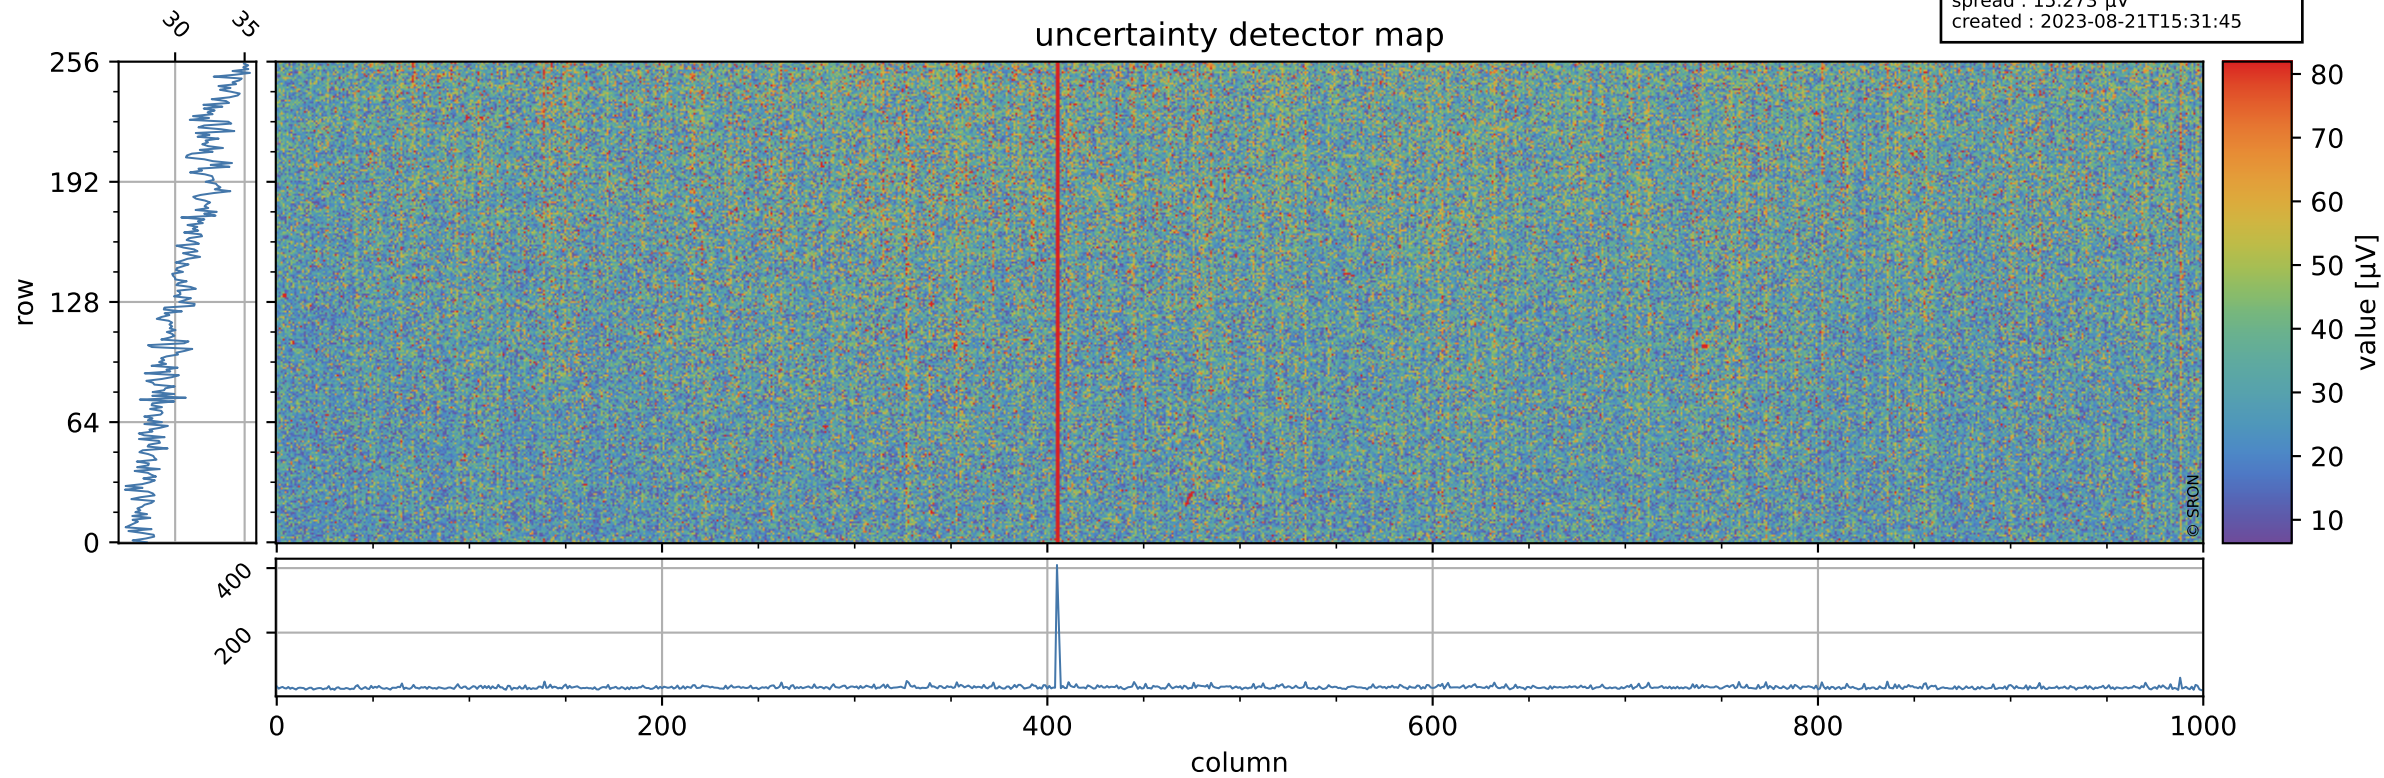

Tropomi SWIR offset (official)

orbits : 20 in [29152, 29197]
coverage : 2023-05-30 / 2023-06-02
median : 0.52602 V
spread : 0.035908 V
created : 2023-08-21T15:31:45

value detector map

Tropomi SWIR offset (official)

orbits : 20 in [29152, 29197]
coverage : 2023-05-30 / 2023-06-02
median : 30.709 μV
spread : 15.273 μV
created : 2023-08-21T15:31:45

Tropomi SWIR offset (official)

orbits : 20 in [29152, 29197]
coverage : 2023-05-30 / 2023-06-02
median : 0.012945 mV
spread : 0.411141 mV
created : 2023-08-21T15:31:46

value compared with SWIR offset CKD

Tropomi SWIR offset (official) ground-tracks of Sentinel-5P

orbits : 20 in [29152, 29197]
coverage : 2023-05-30 / 2023-06-02
created : 2023-08-21T15:31:46

Tropomi SWIR offset (official)

orbits : [2827, 29197]
coverage : 2018-04-30 / 2023-06-02
created : 2023-08-21T15:31:46

trend of detector median & temperatures