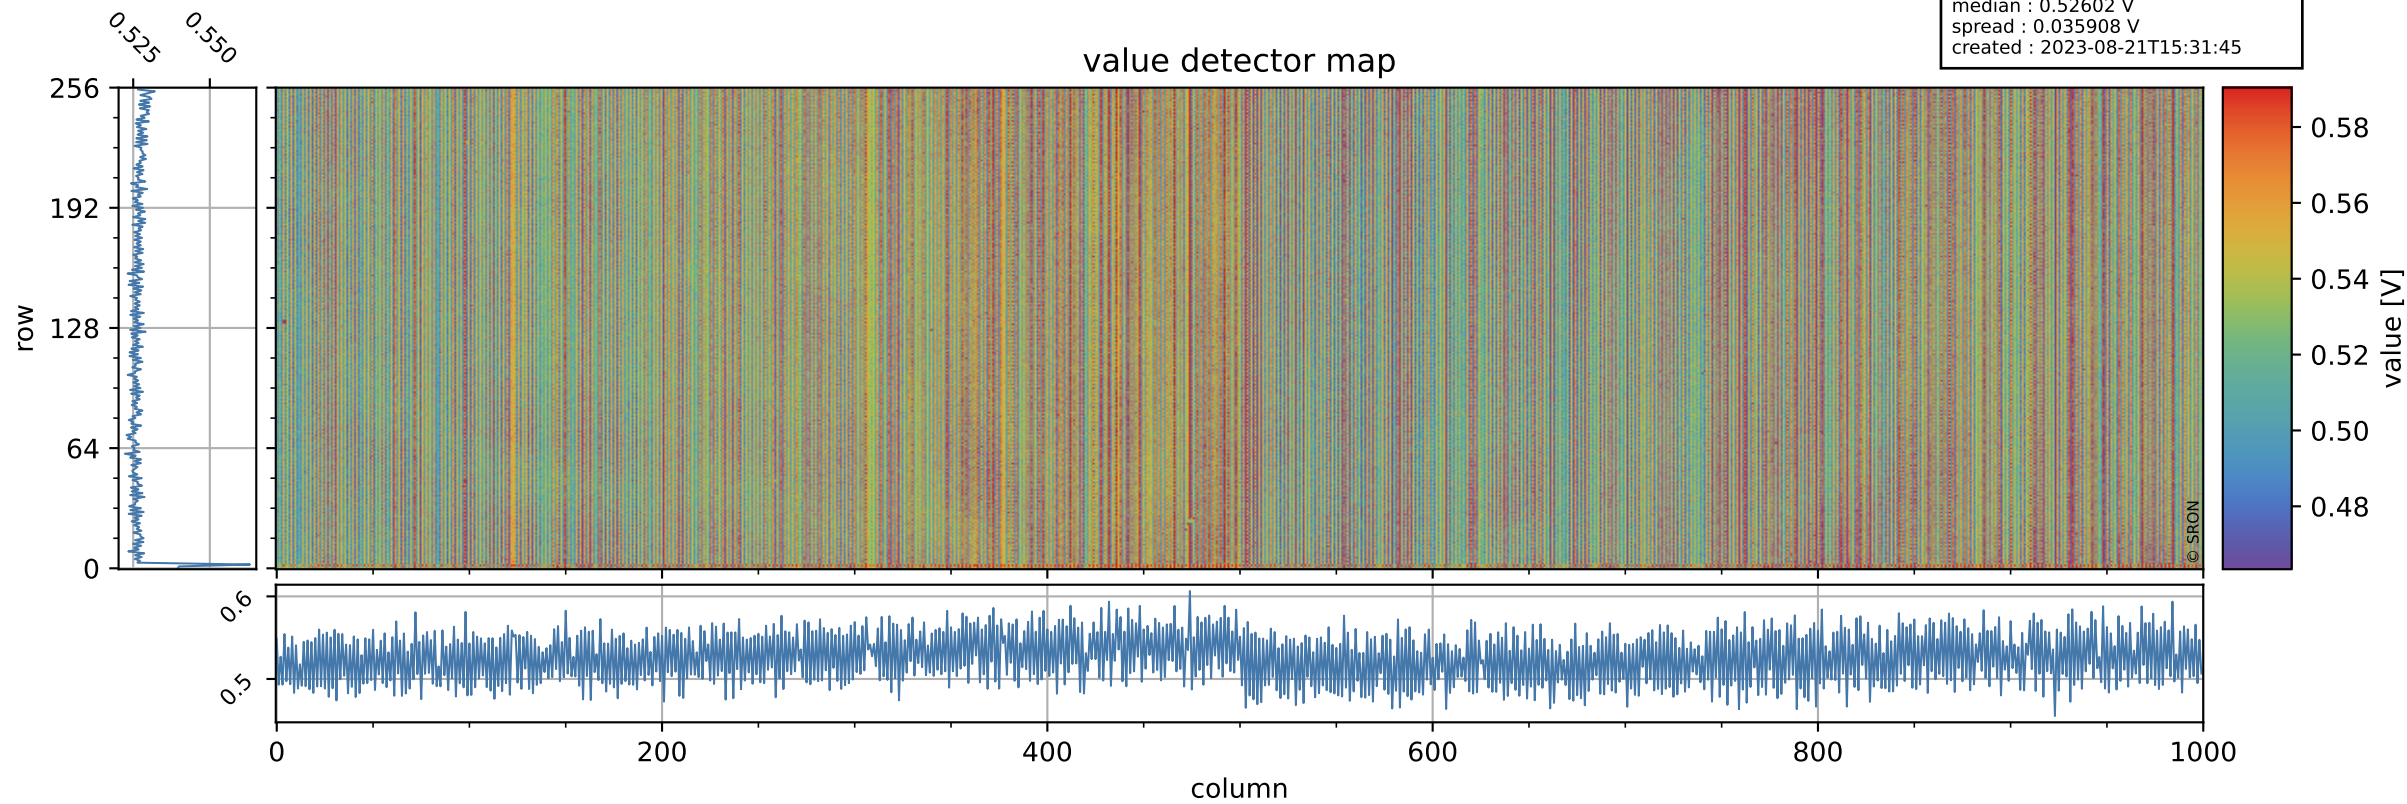

Tropomi SWIR offset (official)

orbits : 20 in [29152, 29197]
coverage : 2023-05-30 / 2023-06-02
median : 0.52602 V
spread : 0.035908 V
created : 2023-08-21T15:31:45

value detector map

Tropomi SWIR offset (official)

orbits : 20 in [29152, 29197]
coverage : 2023-05-30 / 2023-06-02
median : 30.709 μV
spread : 15.273 μV
created : 2023-08-21T15:31:45

Tropomi SWIR offset (official)

orbits : 20 in [29152, 29197]
coverage : 2023-05-30 / 2023-06-02
median : 0.012945 mV
spread : 0.411141 mV
created : 2023-08-21T15:31:46

value compared with SWIR offset CKD

Tropomi SWIR offset (official) ground-tracks of Sentinel-5P

orbits : 20 in [29152, 29197]
coverage : 2023-05-30 / 2023-06-02
created : 2023-08-21T15:31:46

Tropomi SWIR offset (official)

orbits : [2827, 29197]
coverage : 2018-04-30 / 2023-06-02
created : 2023-08-21T15:31:46

trend of detector median & temperatures