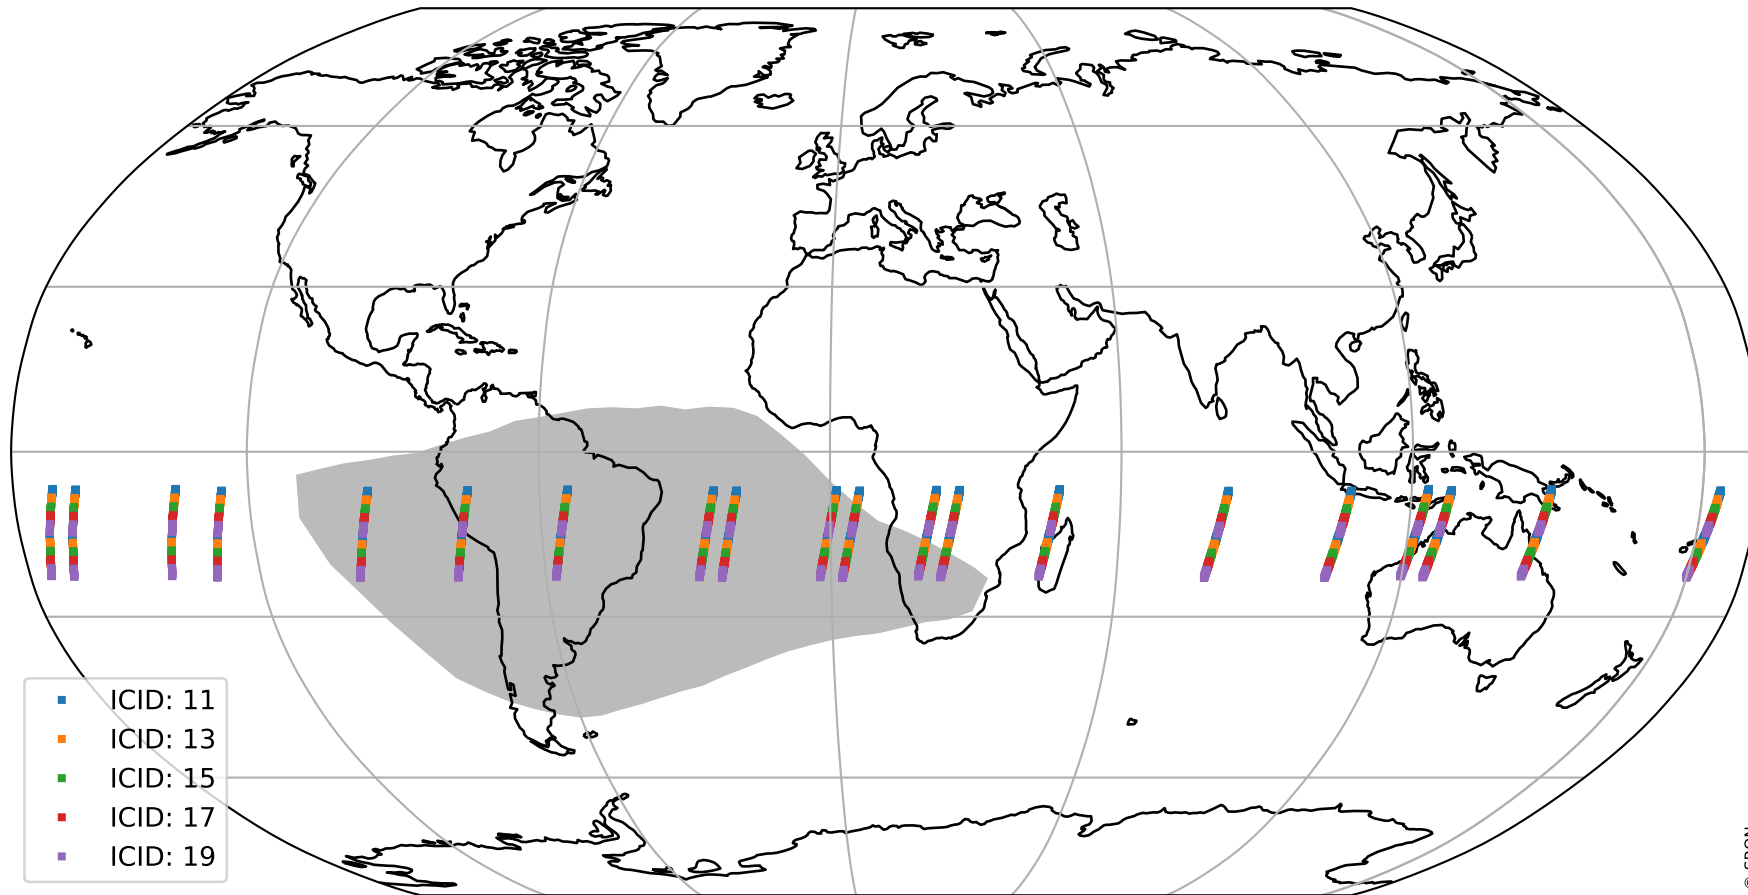

Tropomi SWIR offset (official)

orbits : 20 in [29152, 29197]
coverage : 2023-05-30 / 2023-06-02
median : 0.52602 V
spread : 0.035908 V
created : 2023-08-21T15:31:45

value detector map

Tropomi SWIR offset (official)

orbits : 20 in [29152, 29197]
coverage : 2023-05-30 / 2023-06-02
median : 30.709 μV
spread : 15.273 μV
created : 2023-08-21T15:31:45

Tropomi SWIR offset (official)

orbits : 20 in [29152, 29197]
coverage : 2023-05-30 / 2023-06-02
median : 0.012945 mV
spread : 0.411141 mV
created : 2023-08-21T15:31:46

value compared with SWIR offset CKD

Tropomi SWIR offset (official) ground-tracks of Sentinel-5P

orbits : 20 in [29152, 29197]
coverage : 2023-05-30 / 2023-06-02
created : 2023-08-21T15:31:46

Tropomi SWIR offset (official)

orbits : [2827, 29197]
coverage : 2018-04-30 / 2023-06-02
created : 2023-08-21T15:31:46

trend of detector median & temperatures