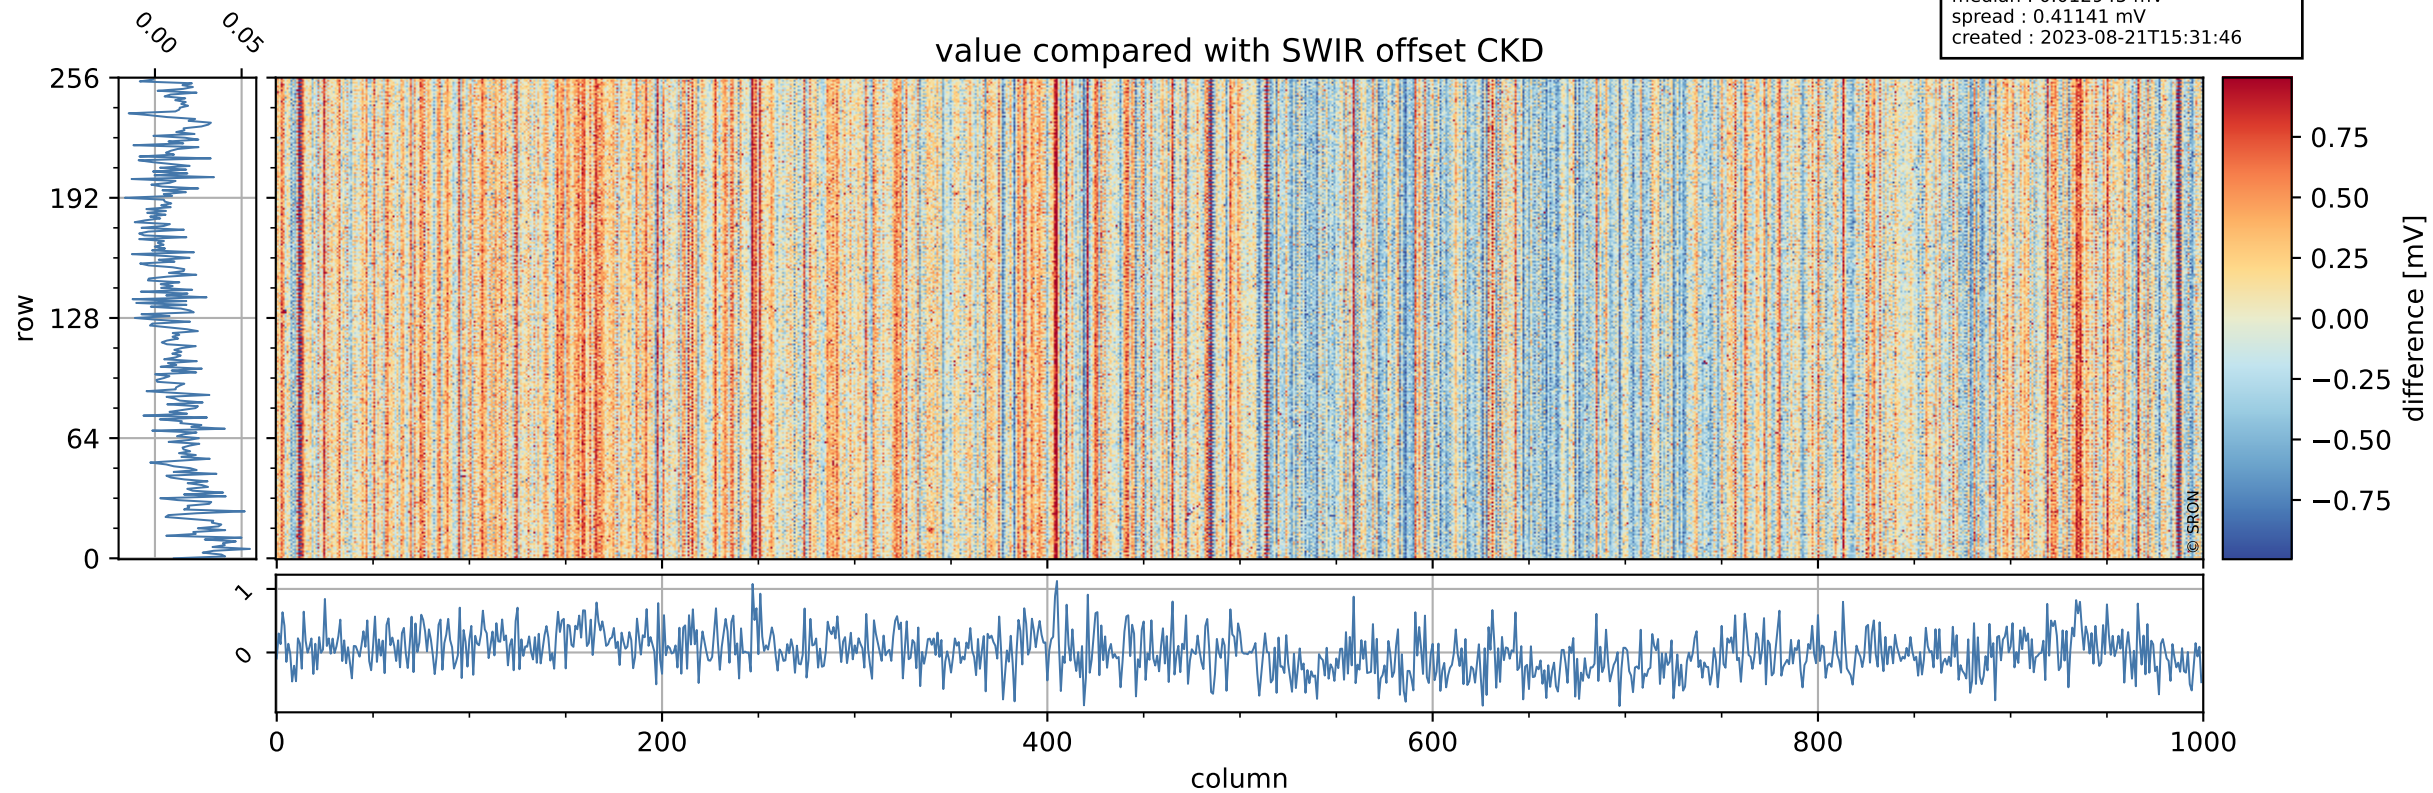

Tropomi SWIR offset (official)

orbits : 20 in [29152, 29197]
coverage : 2023-05-30 / 2023-06-02
median : 0.52602 V
spread : 0.035908 V
created : 2023-08-21T15:31:45

value detector map

Tropomi SWIR offset (official)

orbits : 20 in [29152, 29197]
coverage : 2023-05-30 / 2023-06-02
median : 30.709 μV
spread : 15.273 μV
created : 2023-08-21T15:31:45

Tropomi SWIR offset (official)

orbits : 20 in [29152, 29197]
coverage : 2023-05-30 / 2023-06-02
median : 0.012945 mV
spread : 0.411141 mV
created : 2023-08-21T15:31:46

value compared with SWIR offset CKD

Tropomi SWIR offset (official) ground-tracks of Sentinel-5P

orbits : 20 in [29152, 29197]
coverage : 2023-05-30 / 2023-06-02
created : 2023-08-21T15:31:46

Tropomi SWIR offset (official)

orbits : [2827, 29197]
coverage : 2018-04-30 / 2023-06-02
created : 2023-08-21T15:31:46

trend of detector median & temperatures