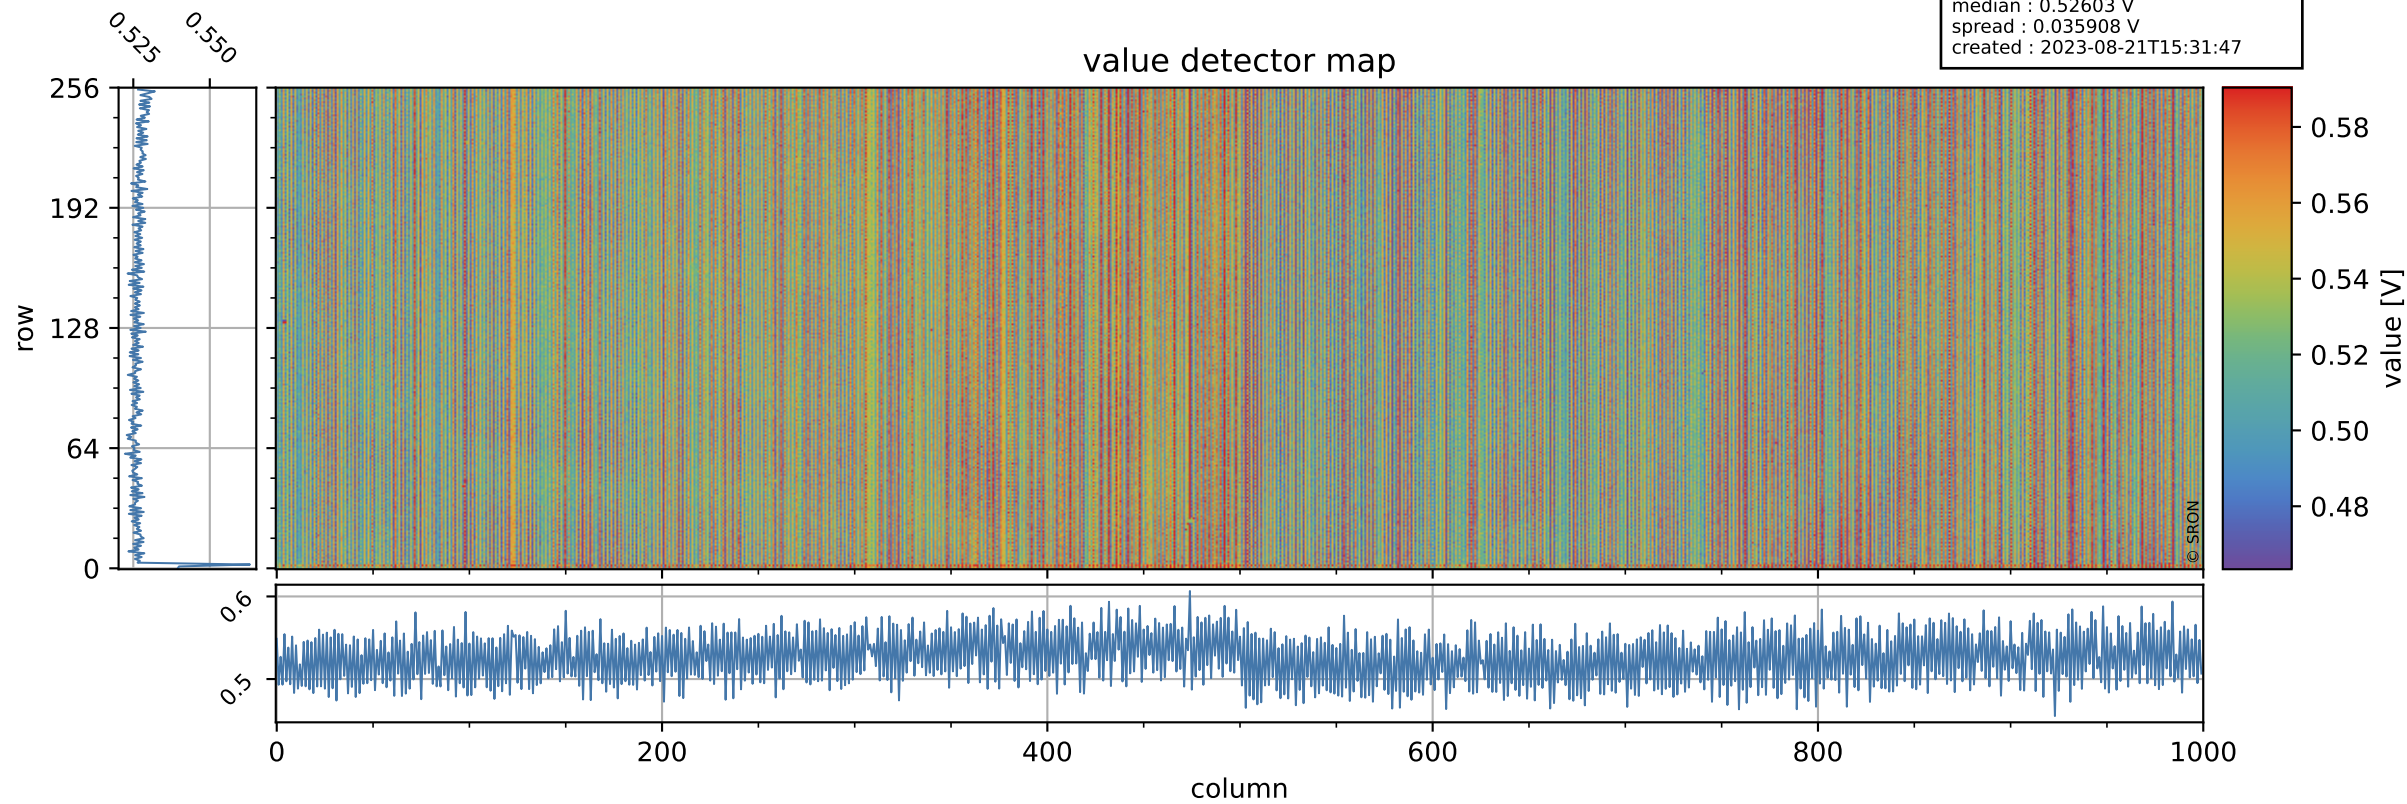

Tropomi SWIR offset (official)

orbits : 19 in [29167, 29212]
coverage : 2023-05-31 / 2023-06-03
median : 0.52603 V
spread : 0.035908 V
created : 2023-08-21T15:31:47

value detector map

Tropomi SWIR offset (official)

orbits : 19 in [29167, 29212]
coverage : 2023-05-31 / 2023-06-03
median : 30.788 μV
spread : 15.292 μV
created : 2023-08-21T15:31:48

Tropomi SWIR offset (official)

orbits : 19 in [29167, 29212]
coverage : 2023-05-31 / 2023-06-03
median : 0.016282 mV
spread : 0.41423 mV
created : 2023-08-21T15:31:48

value compared with SWIR offset CKD

Tropomi SWIR offset (official) ground-tracks of Sentinel-5P

orbits : 19 in [29167, 29212]
coverage : 2023-05-31 / 2023-06-03
created : 2023-08-21T15:31:48

Tropomi SWIR offset (official)

orbits : [2827, 29212]
coverage : 2018-04-30 / 2023-06-03
created : 2023-08-21T15:31:49

trend of detector median & temperatures