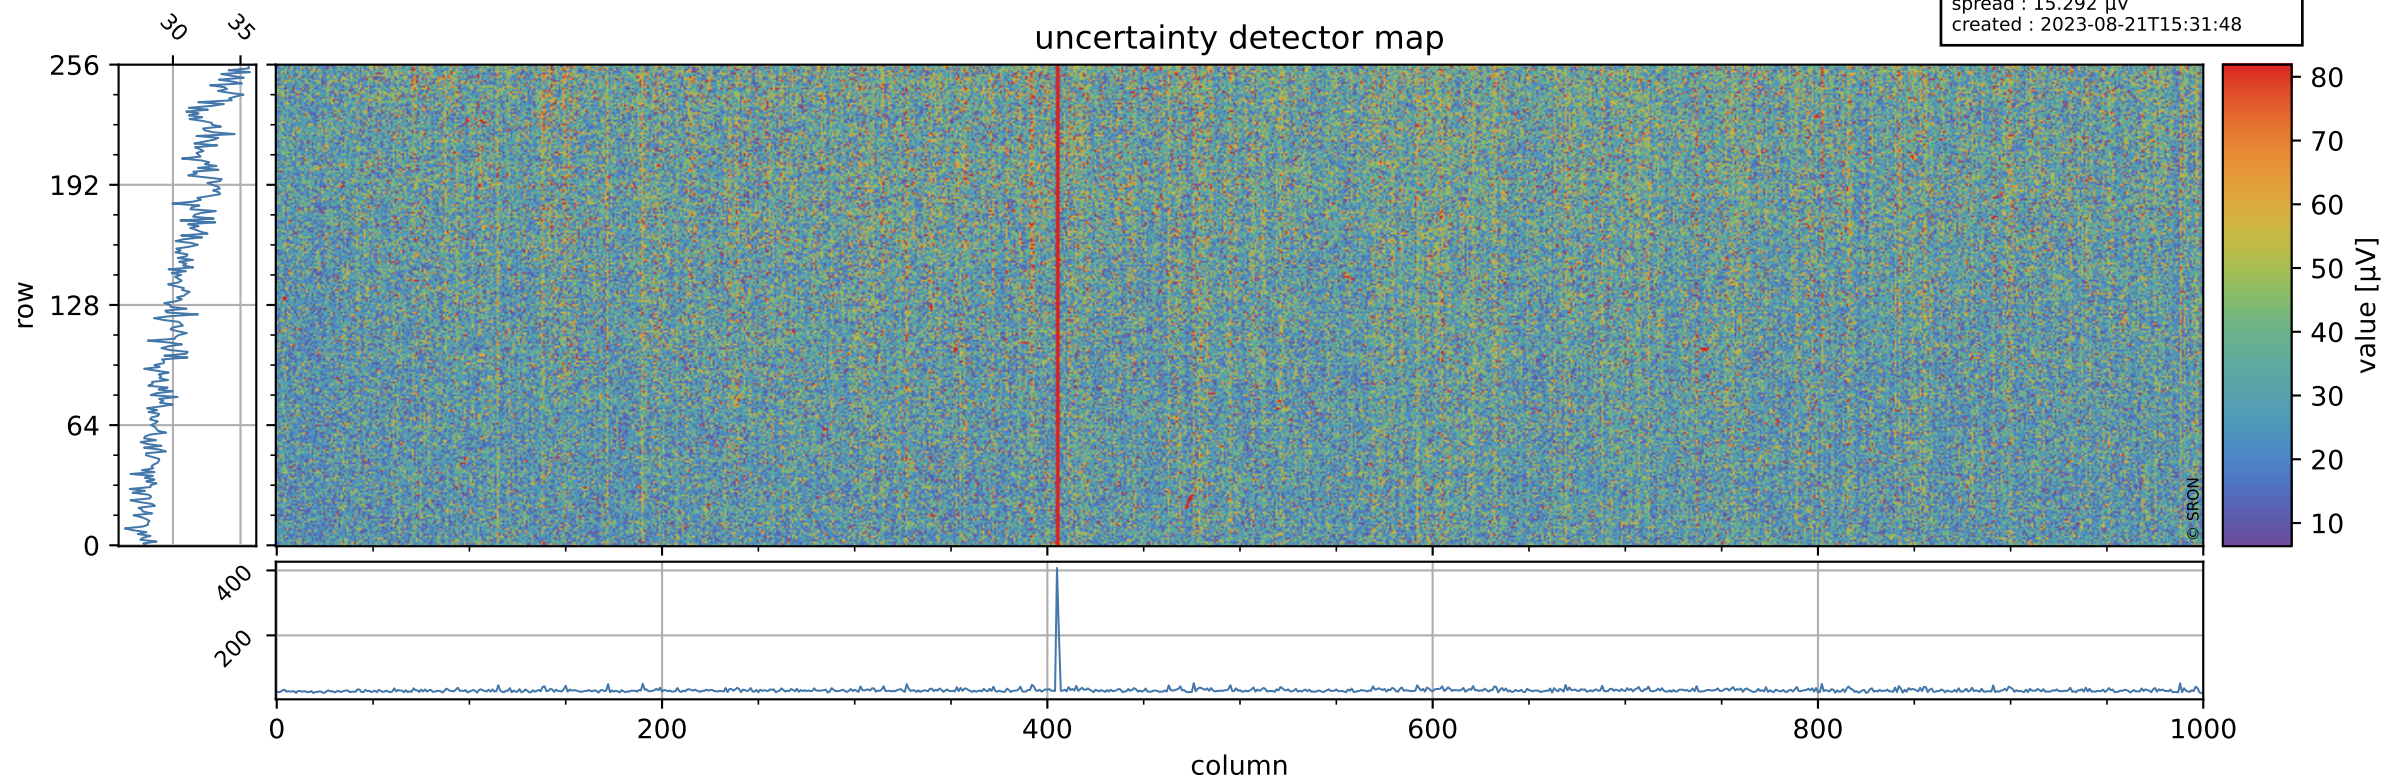

Tropomi SWIR offset (official)

orbits : 19 in [29167, 29212]
coverage : 2023-05-31 / 2023-06-03
median : 0.52603 V
spread : 0.035908 V
created : 2023-08-21T15:31:47

value detector map

Tropomi SWIR offset (official)

orbits : 19 in [29167, 29212]
coverage : 2023-05-31 / 2023-06-03
median : 30.788 μV
spread : 15.292 μV
created : 2023-08-21T15:31:48

Tropomi SWIR offset (official)

orbits : 19 in [29167, 29212]
coverage : 2023-05-31 / 2023-06-03
median : 0.016282 mV
spread : 0.41423 mV
created : 2023-08-21T15:31:48

value compared with SWIR offset CKD

Tropomi SWIR offset (official) ground-tracks of Sentinel-5P

orbits : 19 in [29167, 29212]
coverage : 2023-05-31 / 2023-06-03
created : 2023-08-21T15:31:48

Tropomi SWIR offset (official)

orbits : [2827, 29212]
coverage : 2018-04-30 / 2023-06-03
created : 2023-08-21T15:31:49

trend of detector median & temperatures