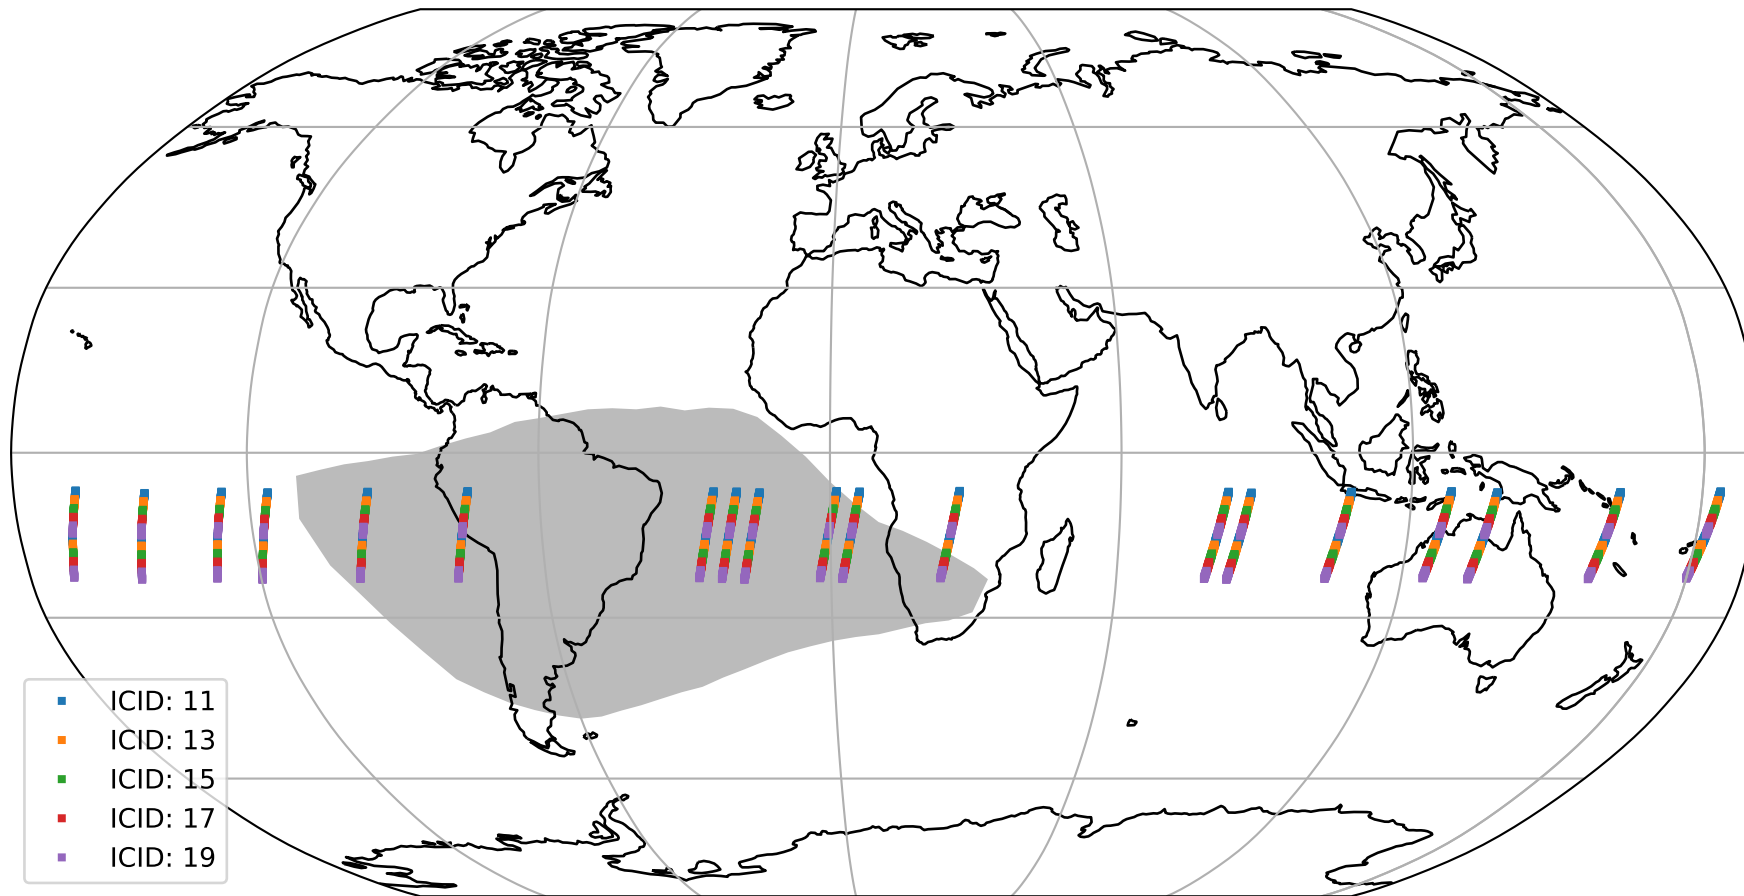

Tropomi SWIR offset (official)

orbits : 19 in [29167, 29212]
coverage : 2023-05-31 / 2023-06-03
median : 0.52603 V
spread : 0.035908 V
created : 2023-08-21T15:31:47

value detector map

Tropomi SWIR offset (official)

orbits : 19 in [29167, 29212]
coverage : 2023-05-31 / 2023-06-03
median : 30.788 μV
spread : 15.292 μV
created : 2023-08-21T15:31:48

Tropomi SWIR offset (official)

orbits : 19 in [29167, 29212]
coverage : 2023-05-31 / 2023-06-03
median : 0.016282 mV
spread : 0.41423 mV
created : 2023-08-21T15:31:48

value compared with SWIR offset CKD

Tropomi SWIR offset (official) ground-tracks of Sentinel-5P

orbits : 19 in [29167, 29212]
coverage : 2023-05-31 / 2023-06-03
created : 2023-08-21T15:31:48

Tropomi SWIR offset (official)

orbits : [2827, 29212]
coverage : 2018-04-30 / 2023-06-03
created : 2023-08-21T15:31:49

trend of detector median & temperatures