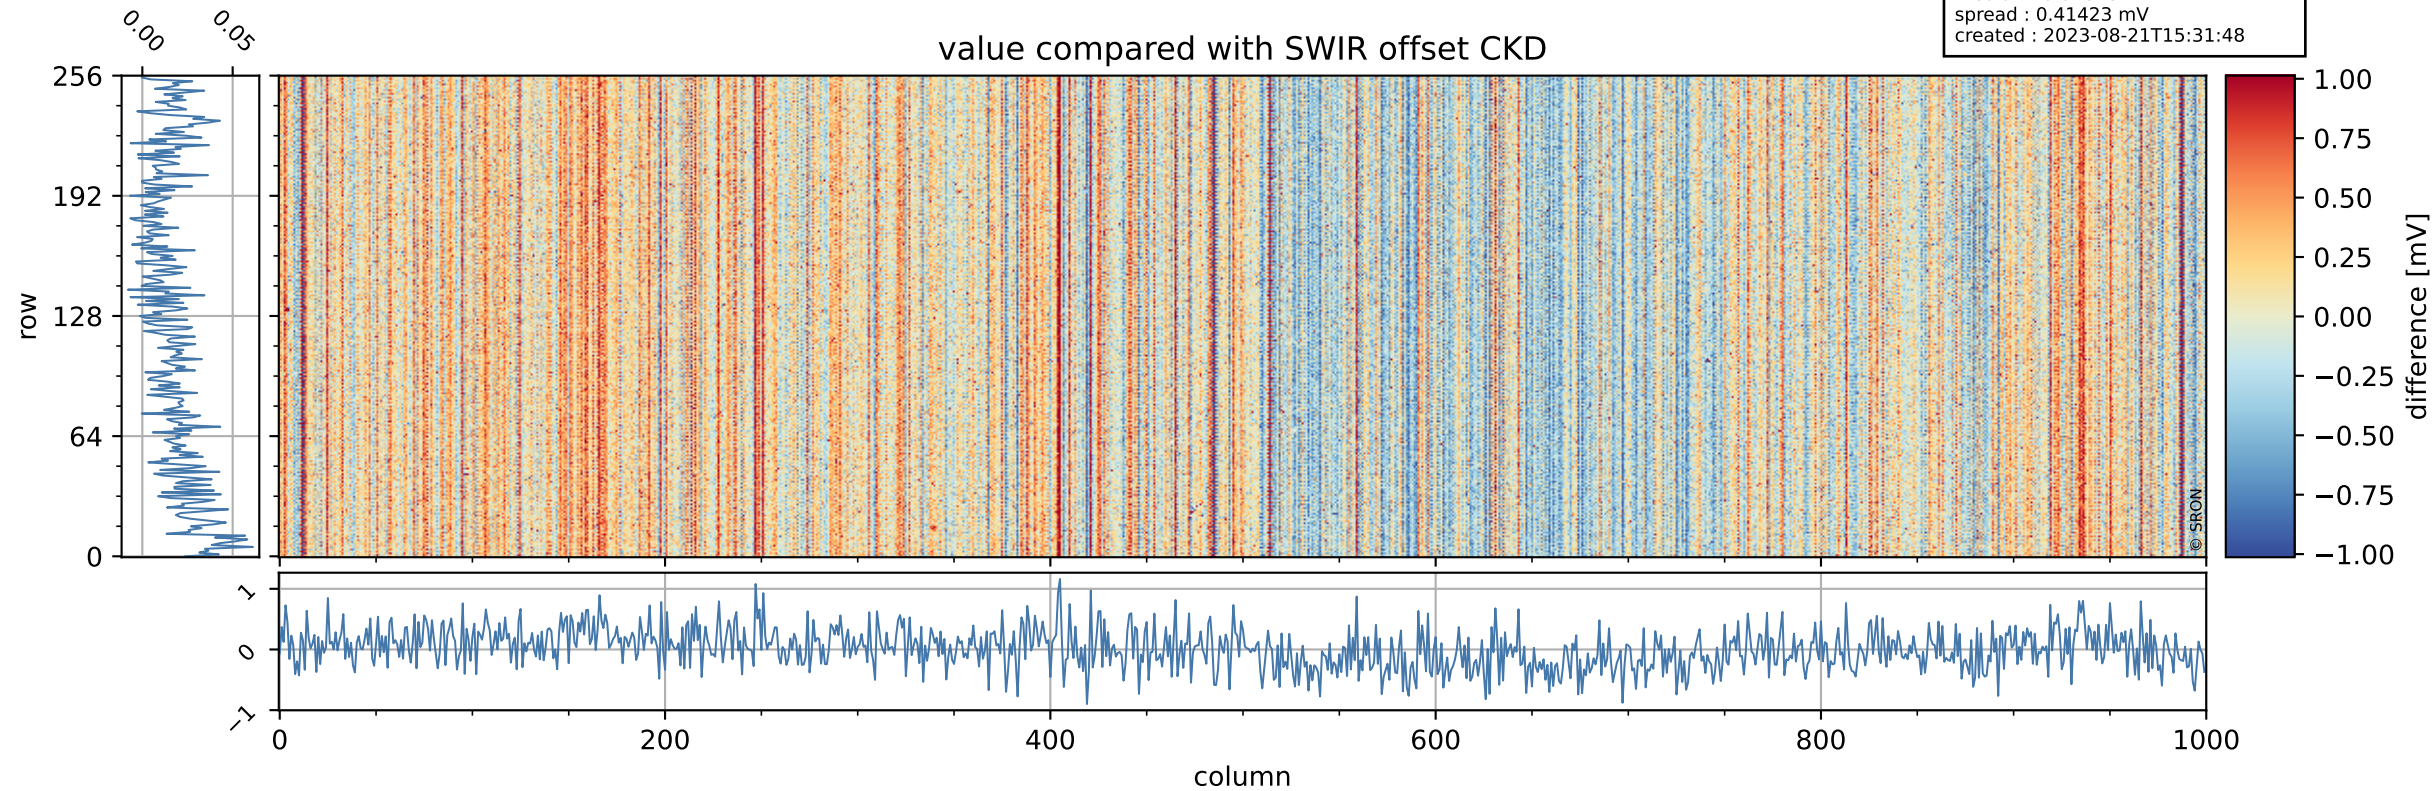

Tropomi SWIR offset (official)

orbits : 19 in [29167, 29212]
coverage : 2023-05-31 / 2023-06-03
median : 0.52603 V
spread : 0.035908 V
created : 2023-08-21T15:31:47

value detector map

Tropomi SWIR offset (official)

orbits : 19 in [29167, 29212]
coverage : 2023-05-31 / 2023-06-03
median : 30.788 μV
spread : 15.292 μV
created : 2023-08-21T15:31:48

Tropomi SWIR offset (official)

orbits : 19 in [29167, 29212]
coverage : 2023-05-31 / 2023-06-03
median : 0.016282 mV
spread : 0.41423 mV
created : 2023-08-21T15:31:48

value compared with SWIR offset CKD

Tropomi SWIR offset (official) ground-tracks of Sentinel-5P

orbits : 19 in [29167, 29212]
coverage : 2023-05-31 / 2023-06-03
created : 2023-08-21T15:31:48

Tropomi SWIR offset (official)

orbits : [2827, 29212]
coverage : 2018-04-30 / 2023-06-03
created : 2023-08-21T15:31:49

trend of detector median & temperatures