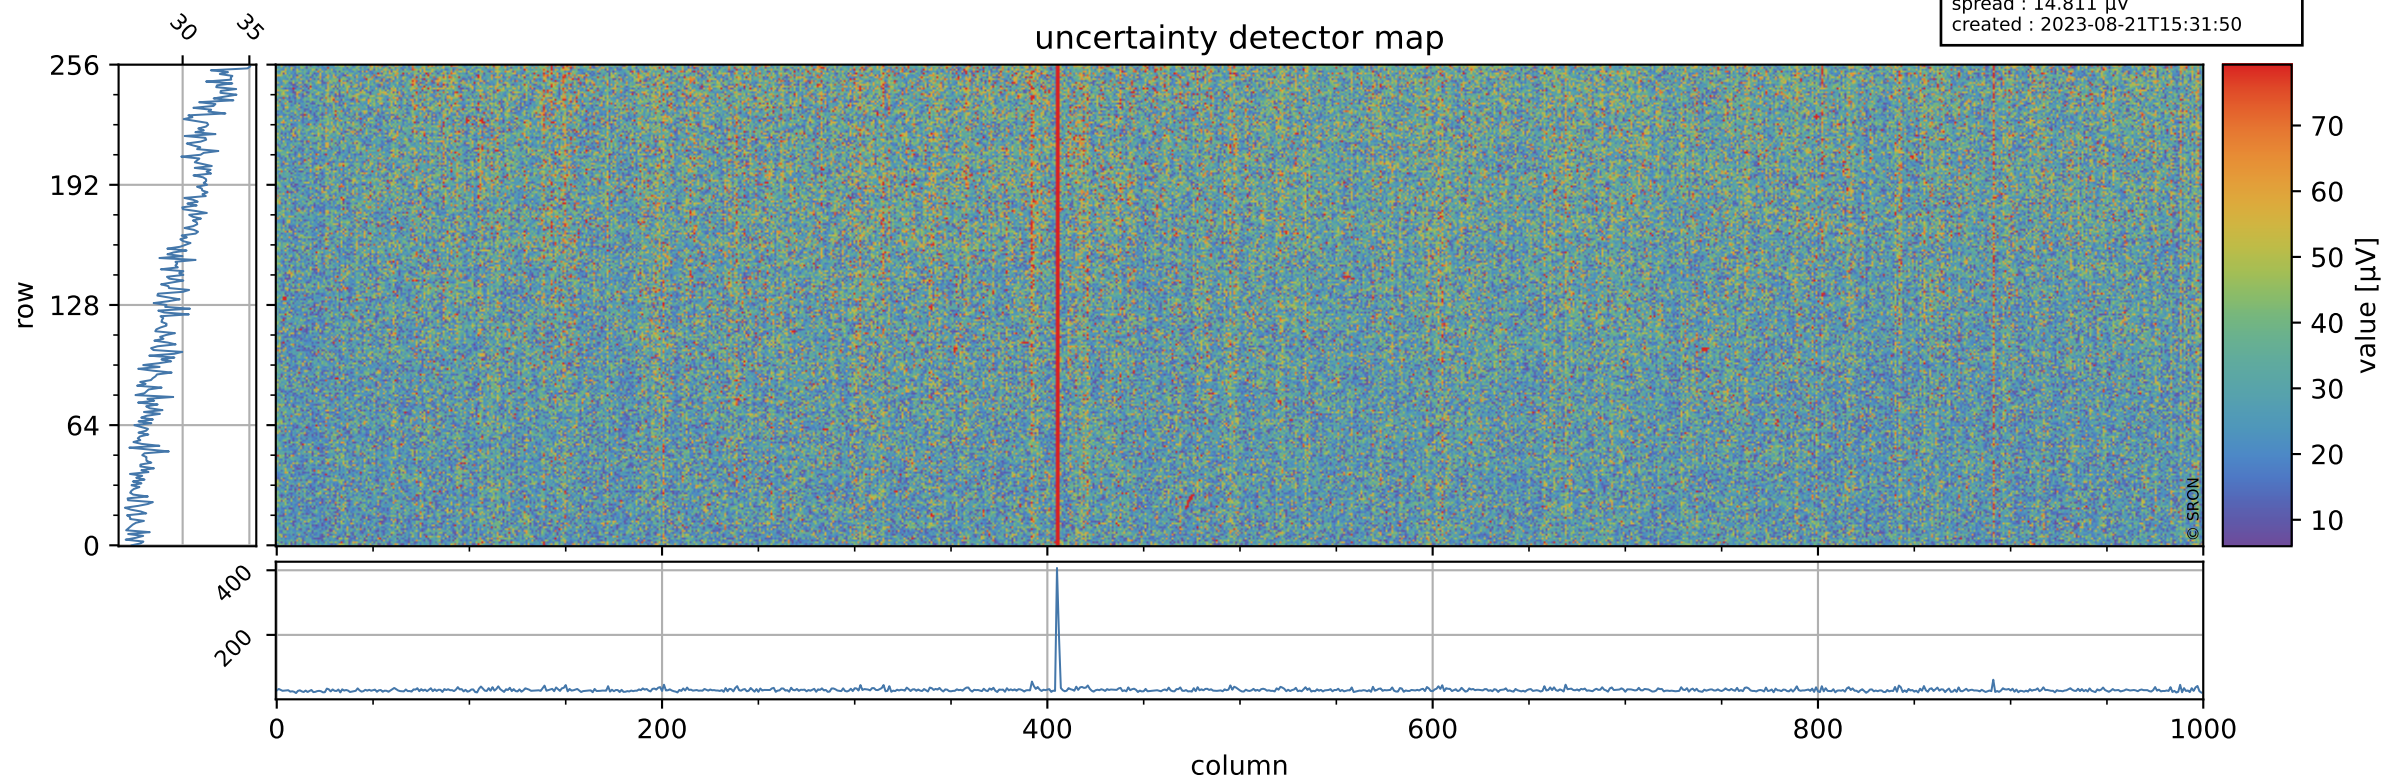

Tropomi SWIR offset (official)

orbits : 20 in [29182, 29227]
coverage : 2023-06-01 / 2023-06-04
median : 0.52604 V
spread : 0.03591 V
created : 2023-08-21T15:31:50

value detector map

Tropomi SWIR offset (official)

orbits : 20 in [29182, 29227]
coverage : 2023-06-01 / 2023-06-04
median : 29.556 μV
spread : 14.811 μV
created : 2023-08-21T15:31:50

Tropomi SWIR offset (official)

orbits : 20 in [29182, 29227]
coverage : 2023-06-01 / 2023-06-04
median : 0.021964 mV
spread : 0.41446 mV
created : 2023-08-21T15:31:50

value compared with SWIR offset CKD

Tropomi SWIR offset (official) ground-tracks of Sentinel-5P

orbits : 20 in [29182, 29227]
coverage : 2023-06-01 / 2023-06-04
created : 2023-08-21T15:31:51

Tropomi SWIR offset (official)

orbits : [2827, 29227]
coverage : 2018-04-30 / 2023-06-04
created : 2023-08-21T15:31:51

trend of detector median & temperatures