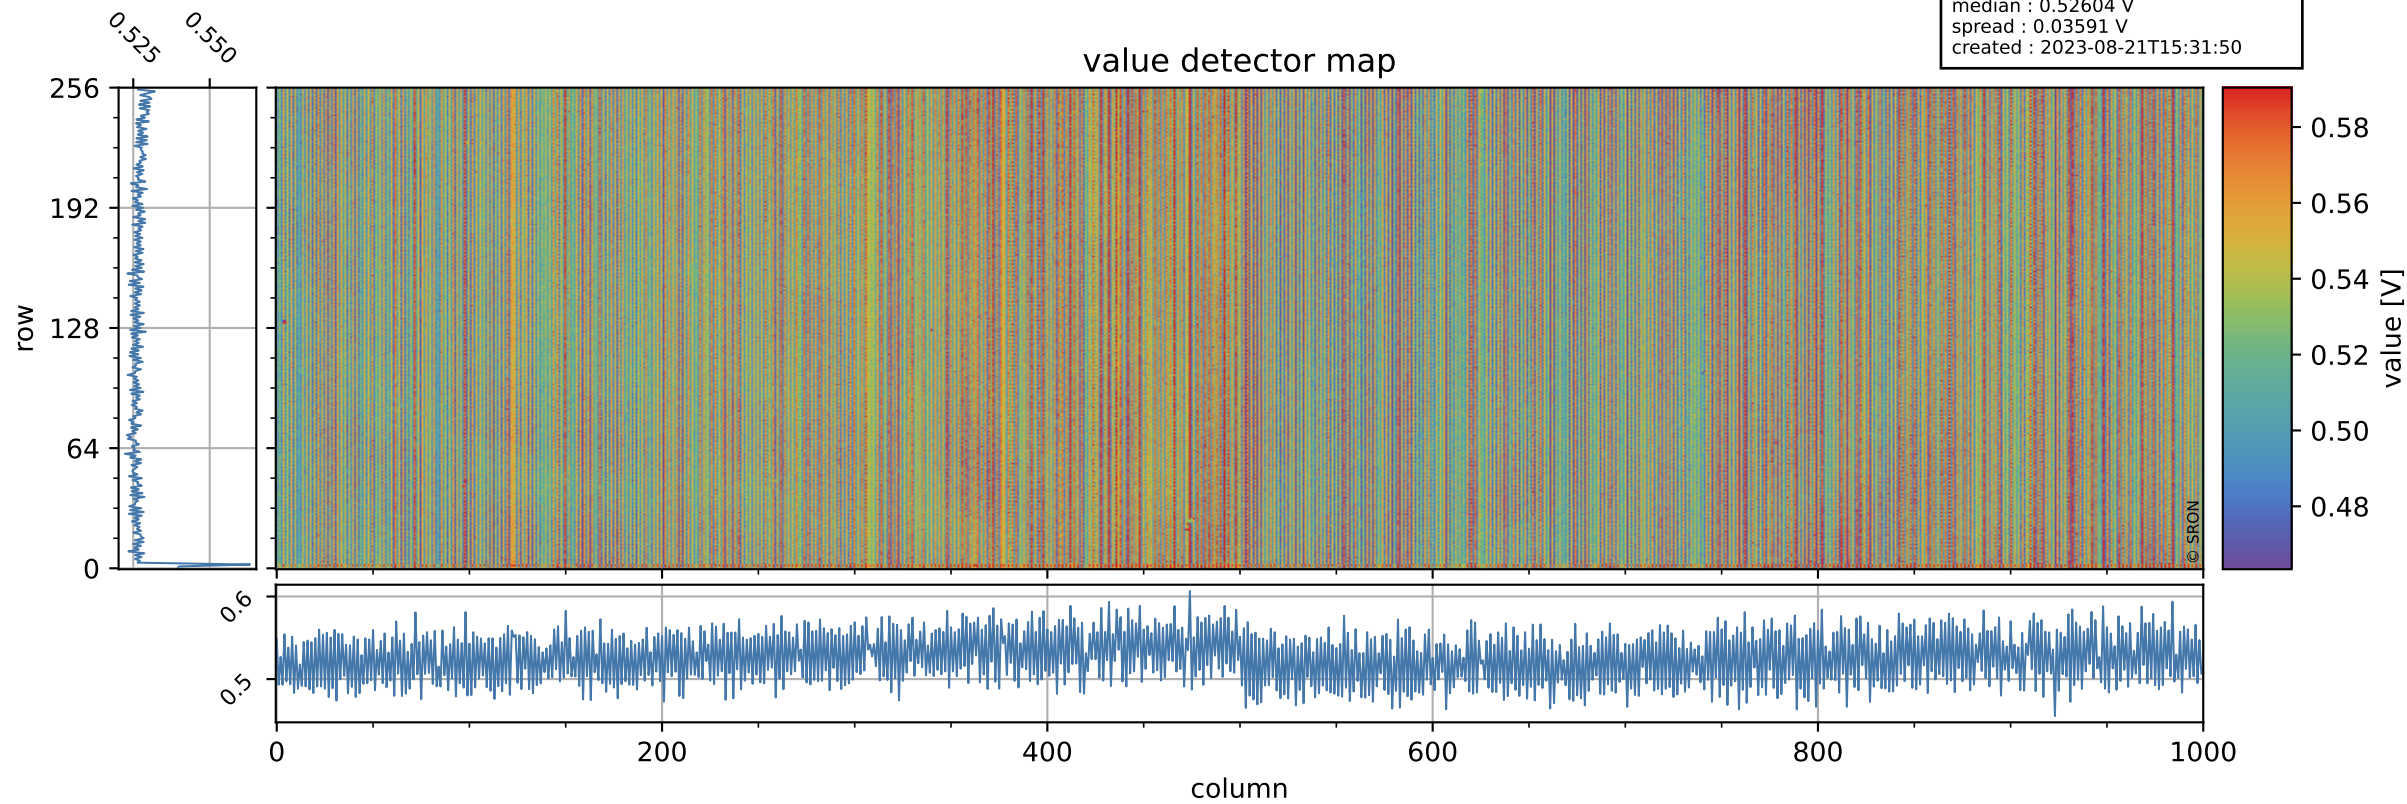

Tropomi SWIR offset (official)

orbits : 20 in [29182, 29227]
coverage : 2023-06-01 / 2023-06-04
median : 0.52604 V
spread : 0.03591 V
created : 2023-08-21T15:31:50

value detector map

Tropomi SWIR offset (official)

orbits : 20 in [29182, 29227]
coverage : 2023-06-01 / 2023-06-04
median : 29.556 μV
spread : 14.811 μV
created : 2023-08-21T15:31:50

Tropomi SWIR offset (official)

orbits : 20 in [29182, 29227]
coverage : 2023-06-01 / 2023-06-04
median : 0.021964 mV
spread : 0.41446 mV
created : 2023-08-21T15:31:50

value compared with SWIR offset CKD

Tropomi SWIR offset (official) ground-tracks of Sentinel-5P

orbits : 20 in [29182, 29227]
coverage : 2023-06-01 / 2023-06-04
created : 2023-08-21T15:31:51

Tropomi SWIR offset (official)

orbits : [2827, 29227]
coverage : 2018-04-30 / 2023-06-04
created : 2023-08-21T15:31:51

trend of detector median & temperatures