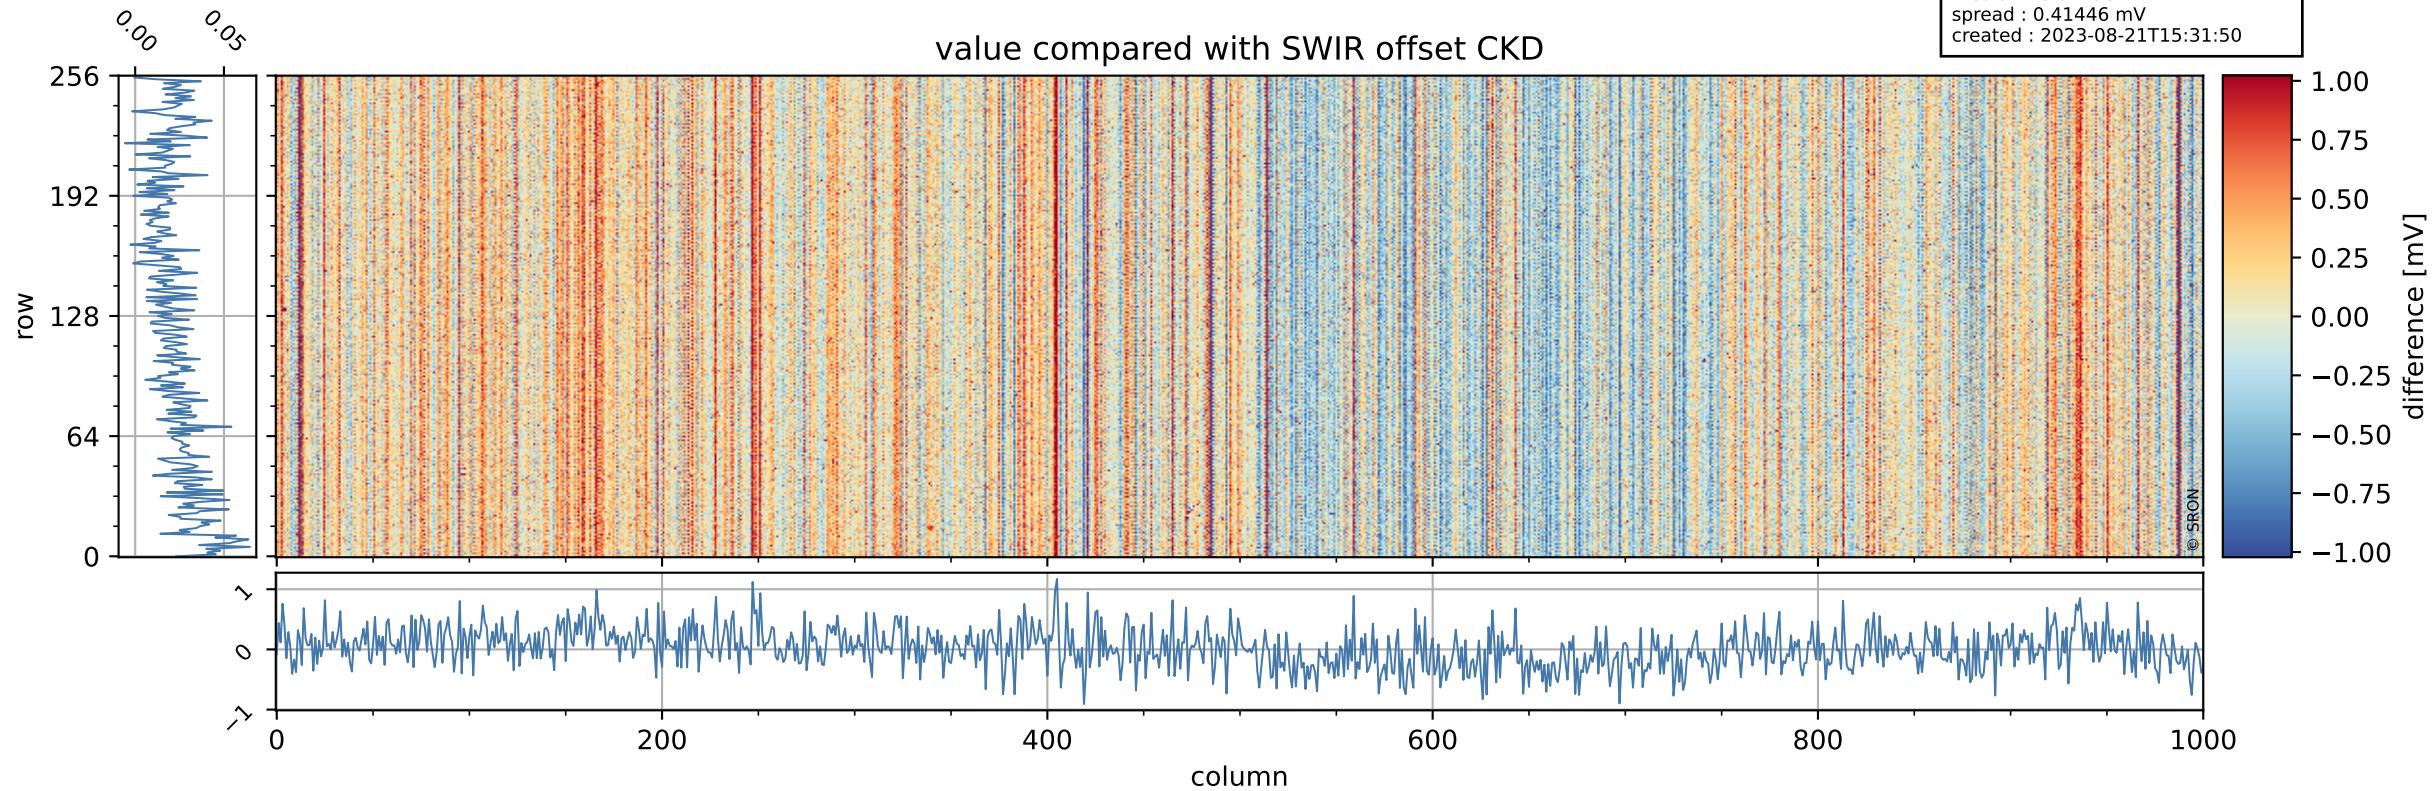

Tropomi SWIR offset (official)

orbits : 20 in [29182, 29227]
coverage : 2023-06-01 / 2023-06-04
median : 0.52604 V
spread : 0.03591 V
created : 2023-08-21T15:31:50

value detector map

Tropomi SWIR offset (official)

orbits : 20 in [29182, 29227]
coverage : 2023-06-01 / 2023-06-04
median : 29.556 μV
spread : 14.811 μV
created : 2023-08-21T15:31:50

Tropomi SWIR offset (official)

orbits : 20 in [29182, 29227]
coverage : 2023-06-01 / 2023-06-04
median : 0.021964 mV
spread : 0.41446 mV
created : 2023-08-21T15:31:50

value compared with SWIR offset CKD

Tropomi SWIR offset (official) ground-tracks of Sentinel-5P

orbits : 20 in [29182, 29227]
coverage : 2023-06-01 / 2023-06-04
created : 2023-08-21T15:31:51

Tropomi SWIR offset (official)

orbits : [2827, 29227]
coverage : 2018-04-30 / 2023-06-04
created : 2023-08-21T15:31:51

trend of detector median & temperatures