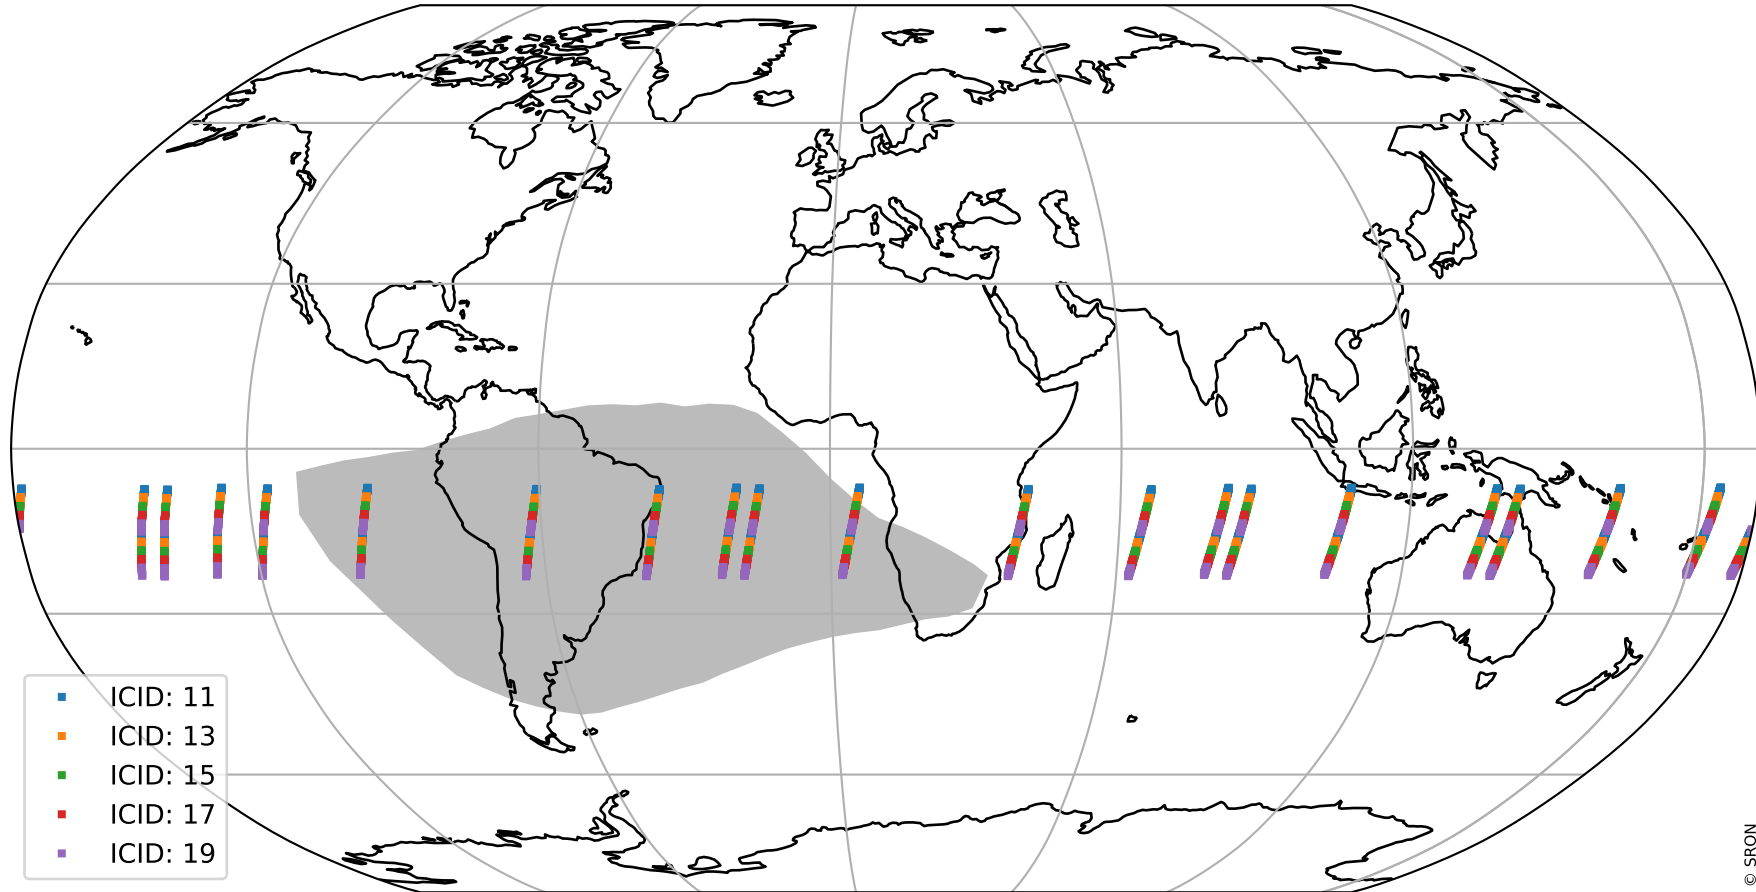

Tropomi SWIR offset (official)

orbits : 20 in [29182, 29227]
coverage : 2023-06-01 / 2023-06-04
median : 0.52604 V
spread : 0.03591 V
created : 2023-08-21T15:31:50

value detector map

Tropomi SWIR offset (official)

orbits : 20 in [29182, 29227]
coverage : 2023-06-01 / 2023-06-04
median : 29.556 μV
spread : 14.811 μV
created : 2023-08-21T15:31:50

Tropomi SWIR offset (official)

orbits : 20 in [29182, 29227]
coverage : 2023-06-01 / 2023-06-04
median : 0.021964 mV
spread : 0.41446 mV
created : 2023-08-21T15:31:50

value compared with SWIR offset CKD

Tropomi SWIR offset (official) ground-tracks of Sentinel-5P

orbits : 20 in [29182, 29227]
coverage : 2023-06-01 / 2023-06-04
created : 2023-08-21T15:31:51

Tropomi SWIR offset (official)

orbits : [2827, 29227]
coverage : 2018-04-30 / 2023-06-04
created : 2023-08-21T15:31:51

trend of detector median & temperatures