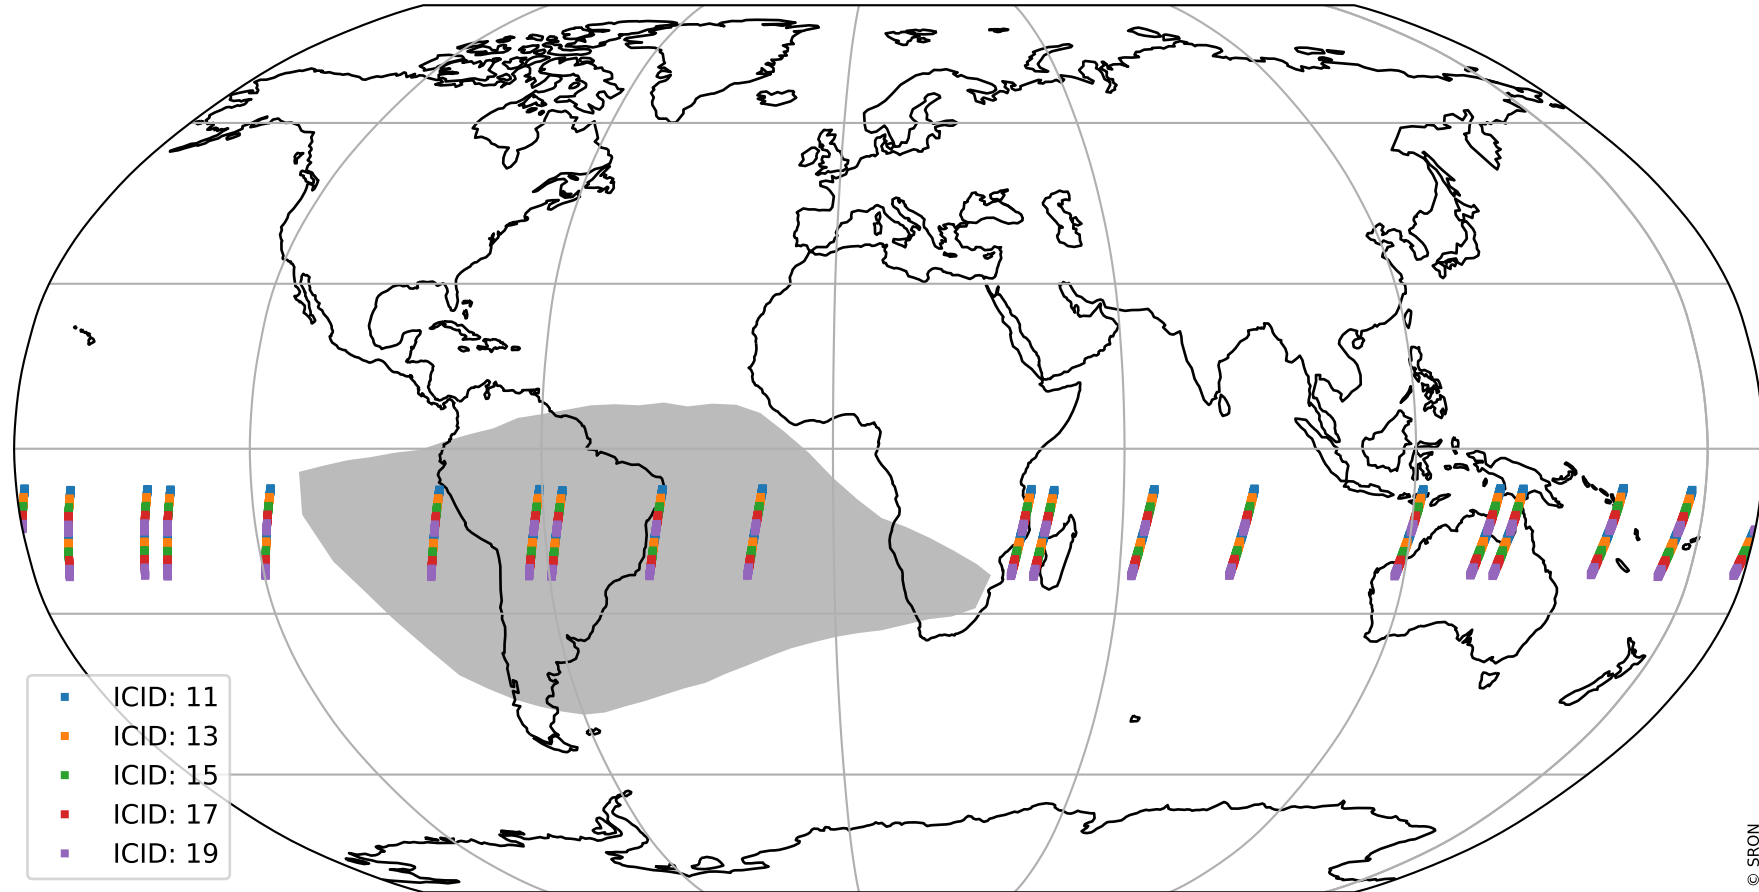

Tropomi SWIR offset (official)

orbits : 19 in [29197, 29242]
coverage : 2023-06-02 / 2023-06-05
median : 0.52604 V
spread : 0.03591 V
created : 2023-08-21T15:31:52

value detector map

Tropomi SWIR offset (official)

orbits : 19 in [29197, 29242]
coverage : 2023-06-02 / 2023-06-05
median : 29.031 μV
spread : 14.532 μV
created : 2023-08-21T15:31:52

Tropomi SWIR offset (official)

orbits : 19 in [29197, 29242]
coverage : 2023-06-02 / 2023-06-05
median : 0.028445 mV
spread : 0.41308 mV
created : 2023-08-21T15:31:52

value compared with SWIR offset CKD

Tropomi SWIR offset (official) ground-tracks of Sentinel-5P

orbits : 19 in [29197, 29242]
coverage : 2023-06-02 / 2023-06-05
created : 2023-08-21T15:31:53

Tropomi SWIR offset (official)

orbits : [2827, 29242]
coverage : 2018-04-30 / 2023-06-05
created : 2023-08-21T15:31:53

trend of detector median & temperatures