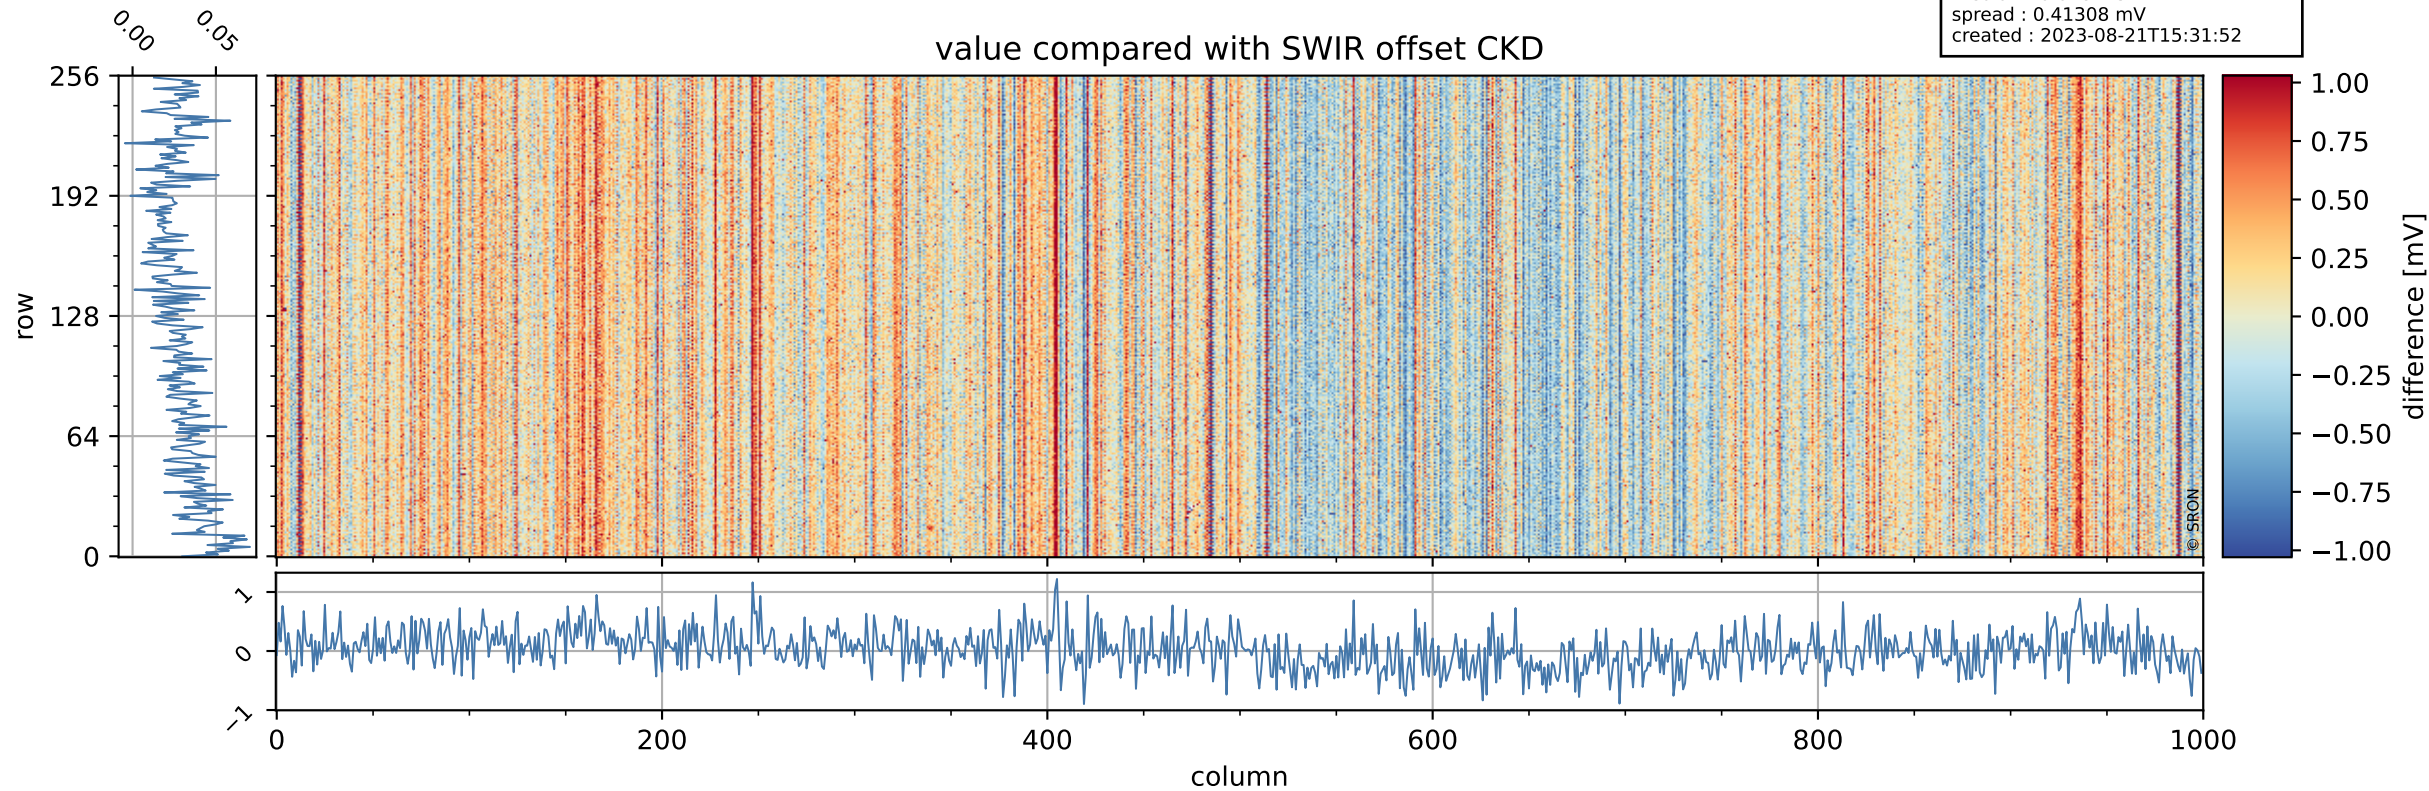

Tropomi SWIR offset (official)

orbits : 19 in [29197, 29242]
coverage : 2023-06-02 / 2023-06-05
median : 0.52604 V
spread : 0.03591 V
created : 2023-08-21T15:31:52

value detector map

Tropomi SWIR offset (official)

orbits : 19 in [29197, 29242]
coverage : 2023-06-02 / 2023-06-05
median : 29.031 μV
spread : 14.532 μV
created : 2023-08-21T15:31:52

Tropomi SWIR offset (official)

orbits : 19 in [29197, 29242]
coverage : 2023-06-02 / 2023-06-05
median : 0.028445 mV
spread : 0.41308 mV
created : 2023-08-21T15:31:52

value compared with SWIR offset CKD

Tropomi SWIR offset (official) ground-tracks of Sentinel-5P

orbits : 19 in [29197, 29242]
coverage : 2023-06-02 / 2023-06-05
created : 2023-08-21T15:31:53

Tropomi SWIR offset (official)

orbits : [2827, 29242]
coverage : 2018-04-30 / 2023-06-05
created : 2023-08-21T15:31:53

trend of detector median & temperatures