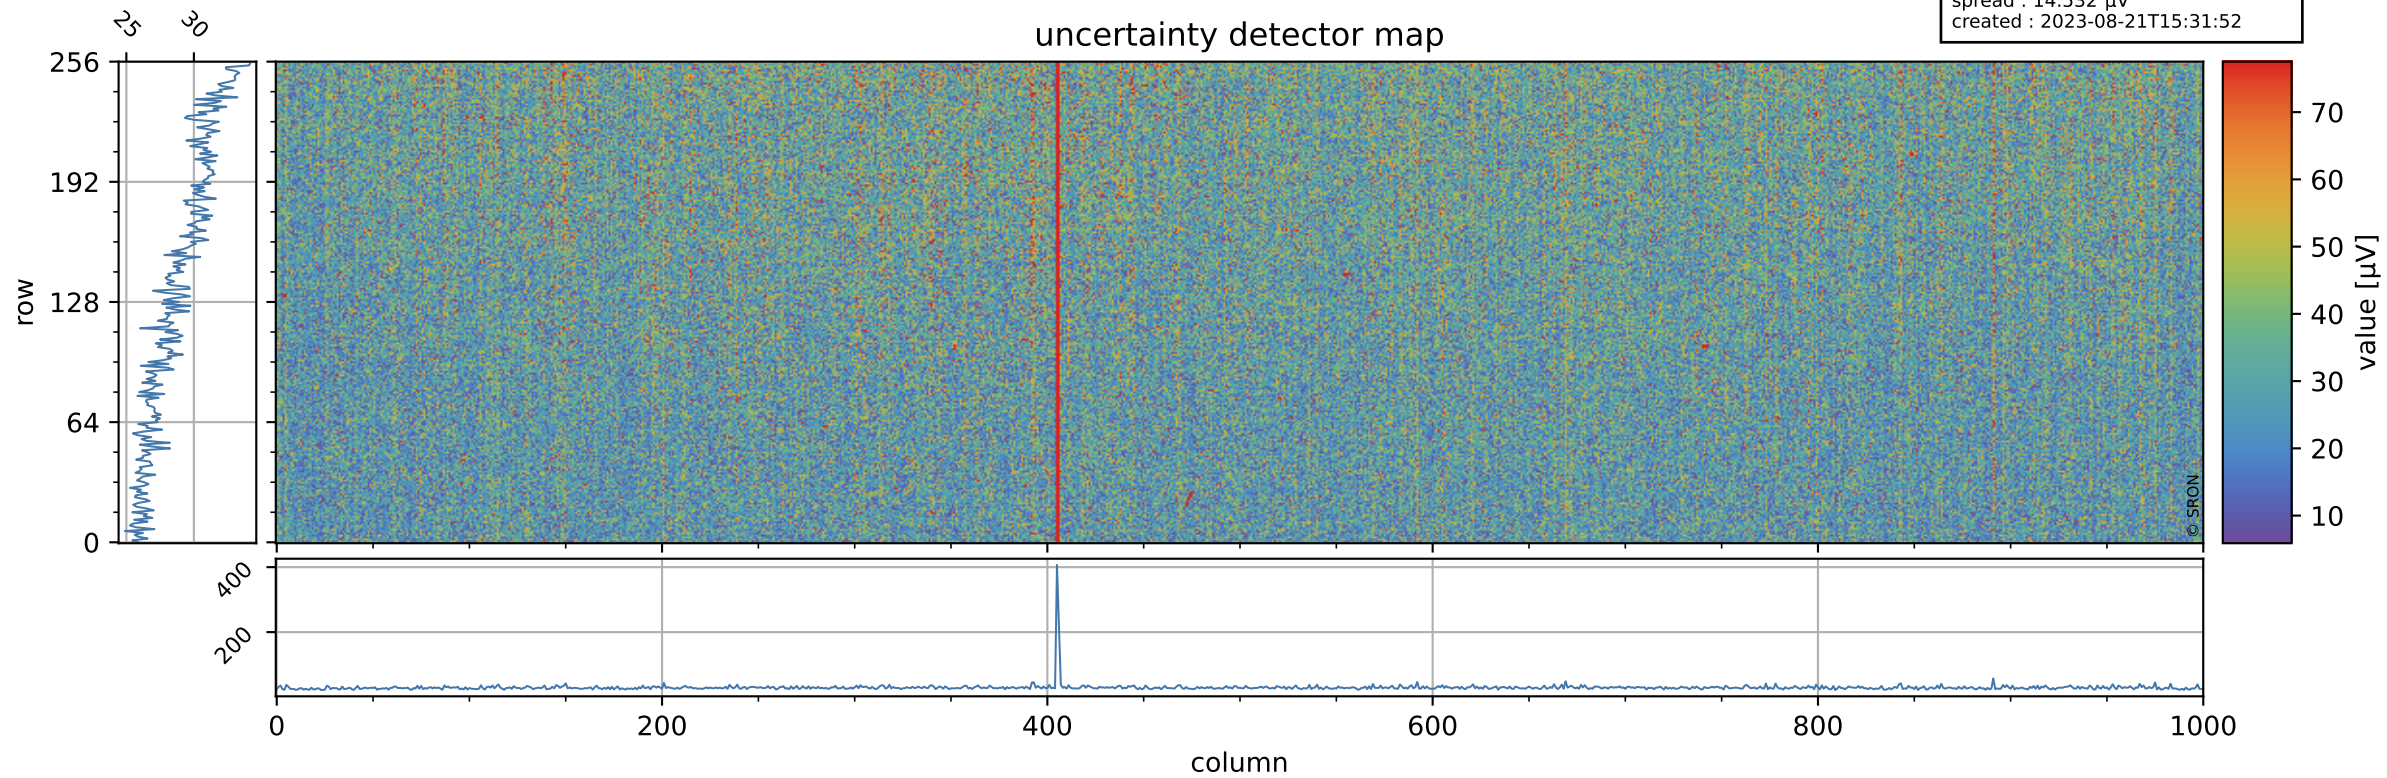

Tropomi SWIR offset (official)

orbits : 19 in [29197, 29242]
coverage : 2023-06-02 / 2023-06-05
median : 0.52604 V
spread : 0.03591 V
created : 2023-08-21T15:31:52

value detector map

Tropomi SWIR offset (official)

orbits : 19 in [29197, 29242]
coverage : 2023-06-02 / 2023-06-05
median : 29.031 μV
spread : 14.532 μV
created : 2023-08-21T15:31:52

Tropomi SWIR offset (official)

orbits : 19 in [29197, 29242]
coverage : 2023-06-02 / 2023-06-05
median : 0.028445 mV
spread : 0.41308 mV
created : 2023-08-21T15:31:52

value compared with SWIR offset CKD

Tropomi SWIR offset (official) ground-tracks of Sentinel-5P

orbits : 19 in [29197, 29242]
coverage : 2023-06-02 / 2023-06-05
created : 2023-08-21T15:31:53

Tropomi SWIR offset (official)

orbits : [2827, 29242]
coverage : 2018-04-30 / 2023-06-05
created : 2023-08-21T15:31:53

trend of detector median & temperatures