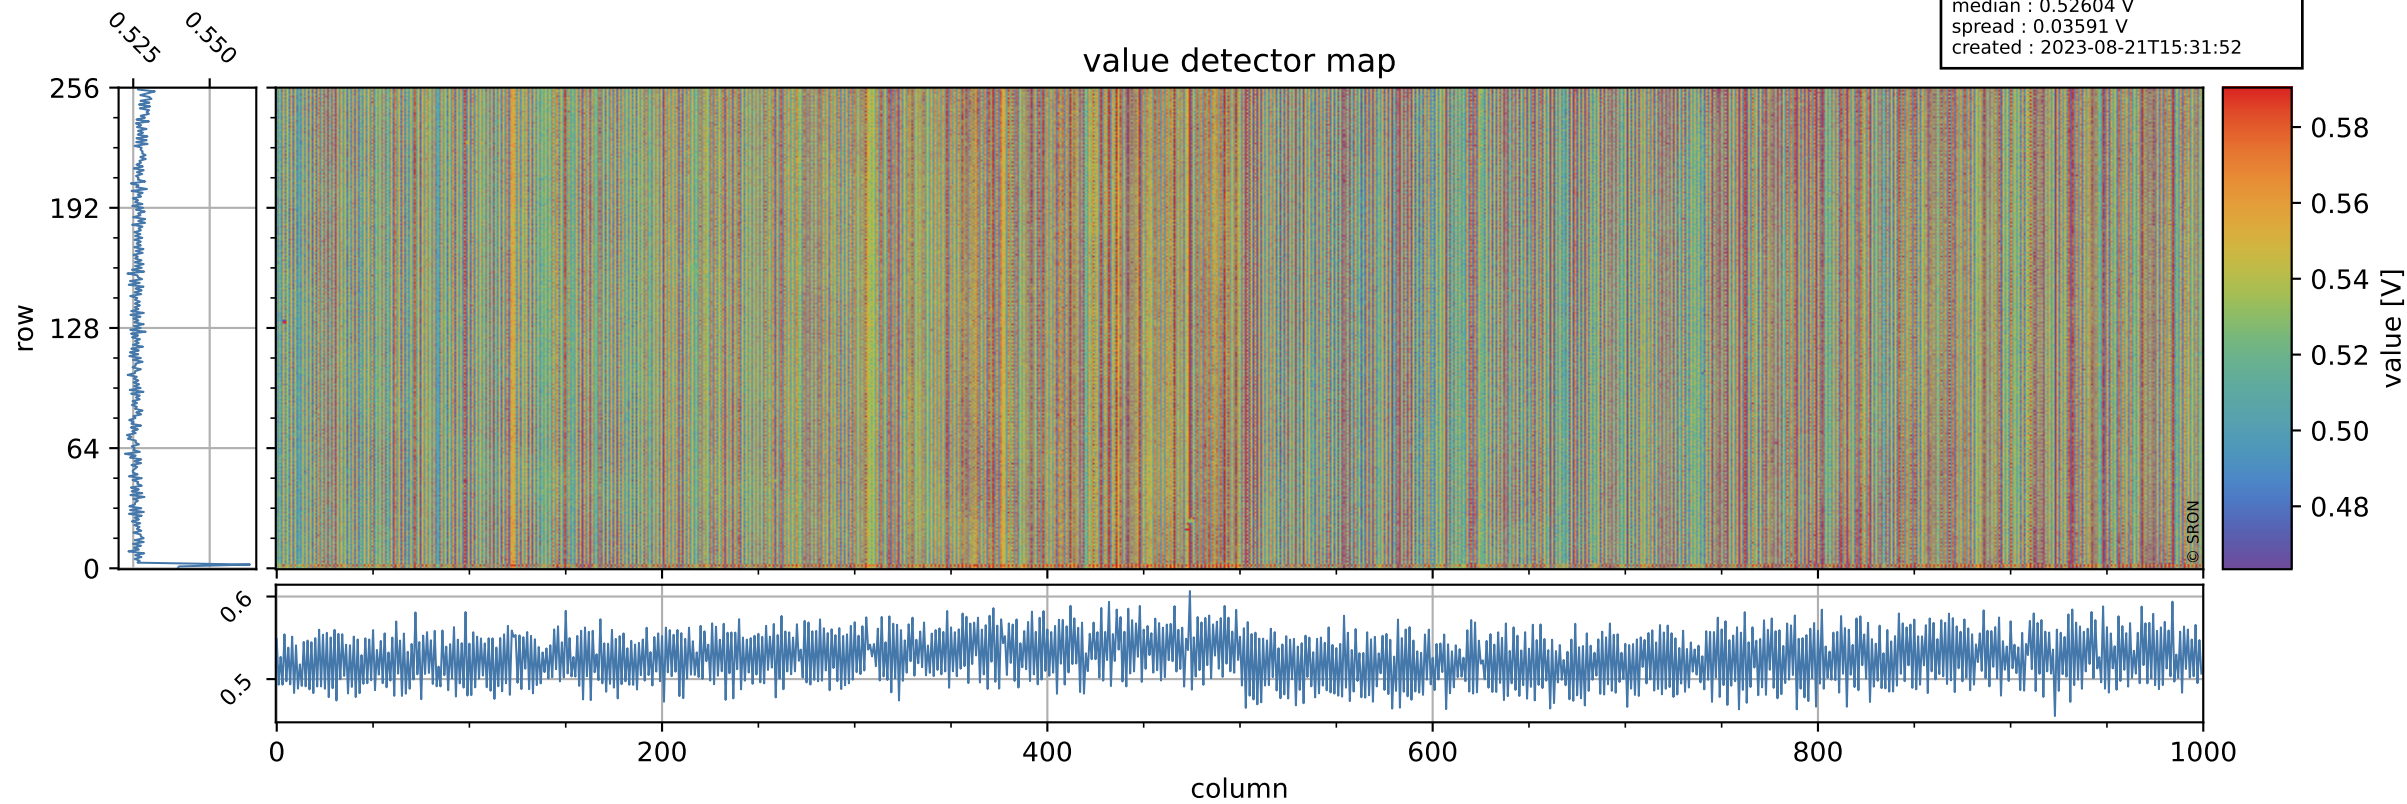

Tropomi SWIR offset (official)

orbits : 19 in [29197, 29242]
coverage : 2023-06-02 / 2023-06-05
median : 0.52604 V
spread : 0.03591 V
created : 2023-08-21T15:31:52

value detector map

Tropomi SWIR offset (official)

orbits : 19 in [29197, 29242]
coverage : 2023-06-02 / 2023-06-05
median : 29.031 μV
spread : 14.532 μV
created : 2023-08-21T15:31:52

Tropomi SWIR offset (official)

orbits : 19 in [29197, 29242]
coverage : 2023-06-02 / 2023-06-05
median : 0.028445 mV
spread : 0.41308 mV
created : 2023-08-21T15:31:52

value compared with SWIR offset CKD

Tropomi SWIR offset (official) ground-tracks of Sentinel-5P

orbits : 19 in [29197, 29242]
coverage : 2023-06-02 / 2023-06-05
created : 2023-08-21T15:31:53

Tropomi SWIR offset (official)

orbits : [2827, 29242]
coverage : 2018-04-30 / 2023-06-05
created : 2023-08-21T15:31:53

trend of detector median & temperatures