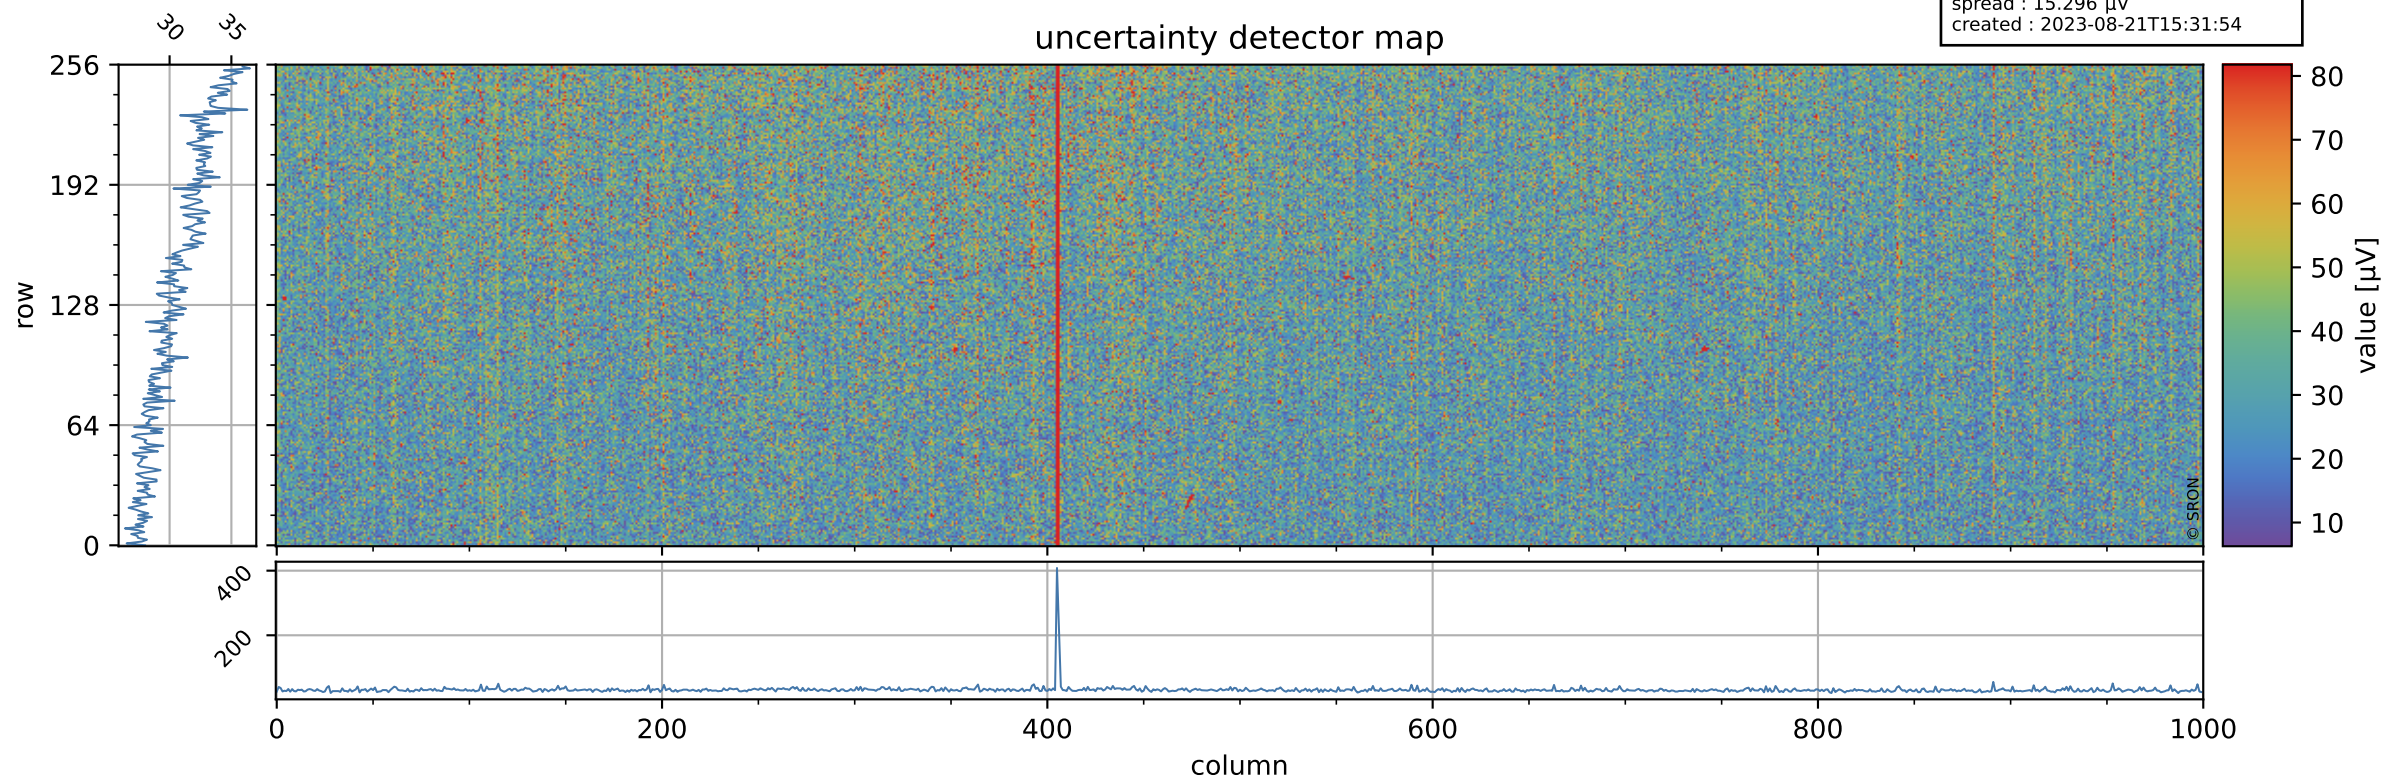

Tropomi SWIR offset (official)

orbits : 20 in [29212, 29257]
coverage : 2023-06-03 / 2023-06-06
median : 0.52603 V
spread : 0.035911 V
created : 2023-08-21T15:31:54

value detector map

Tropomi SWIR offset (official)

orbits : 20 in [29212, 29257]
coverage : 2023-06-03 / 2023-06-06
median : 30.766 μV
spread : 15.296 μV
created : 2023-08-21T15:31:54

Tropomi SWIR offset (official)

orbits : 20 in [29212, 29257]
coverage : 2023-06-03 / 2023-06-06
median : 0.020781 mV
spread : 0.41187 mV
created : 2023-08-21T15:31:55

value compared with SWIR offset CKD

Tropomi SWIR offset (official) ground-tracks of Sentinel-5P

orbits : 20 in [29212, 29257]
coverage : 2023-06-03 / 2023-06-06
created : 2023-08-21T15:31:55

Tropomi SWIR offset (official)

orbits : [2827, 29257]
coverage : 2018-04-30 / 2023-06-06
created : 2023-08-21T15:31:56

trend of detector median & temperatures