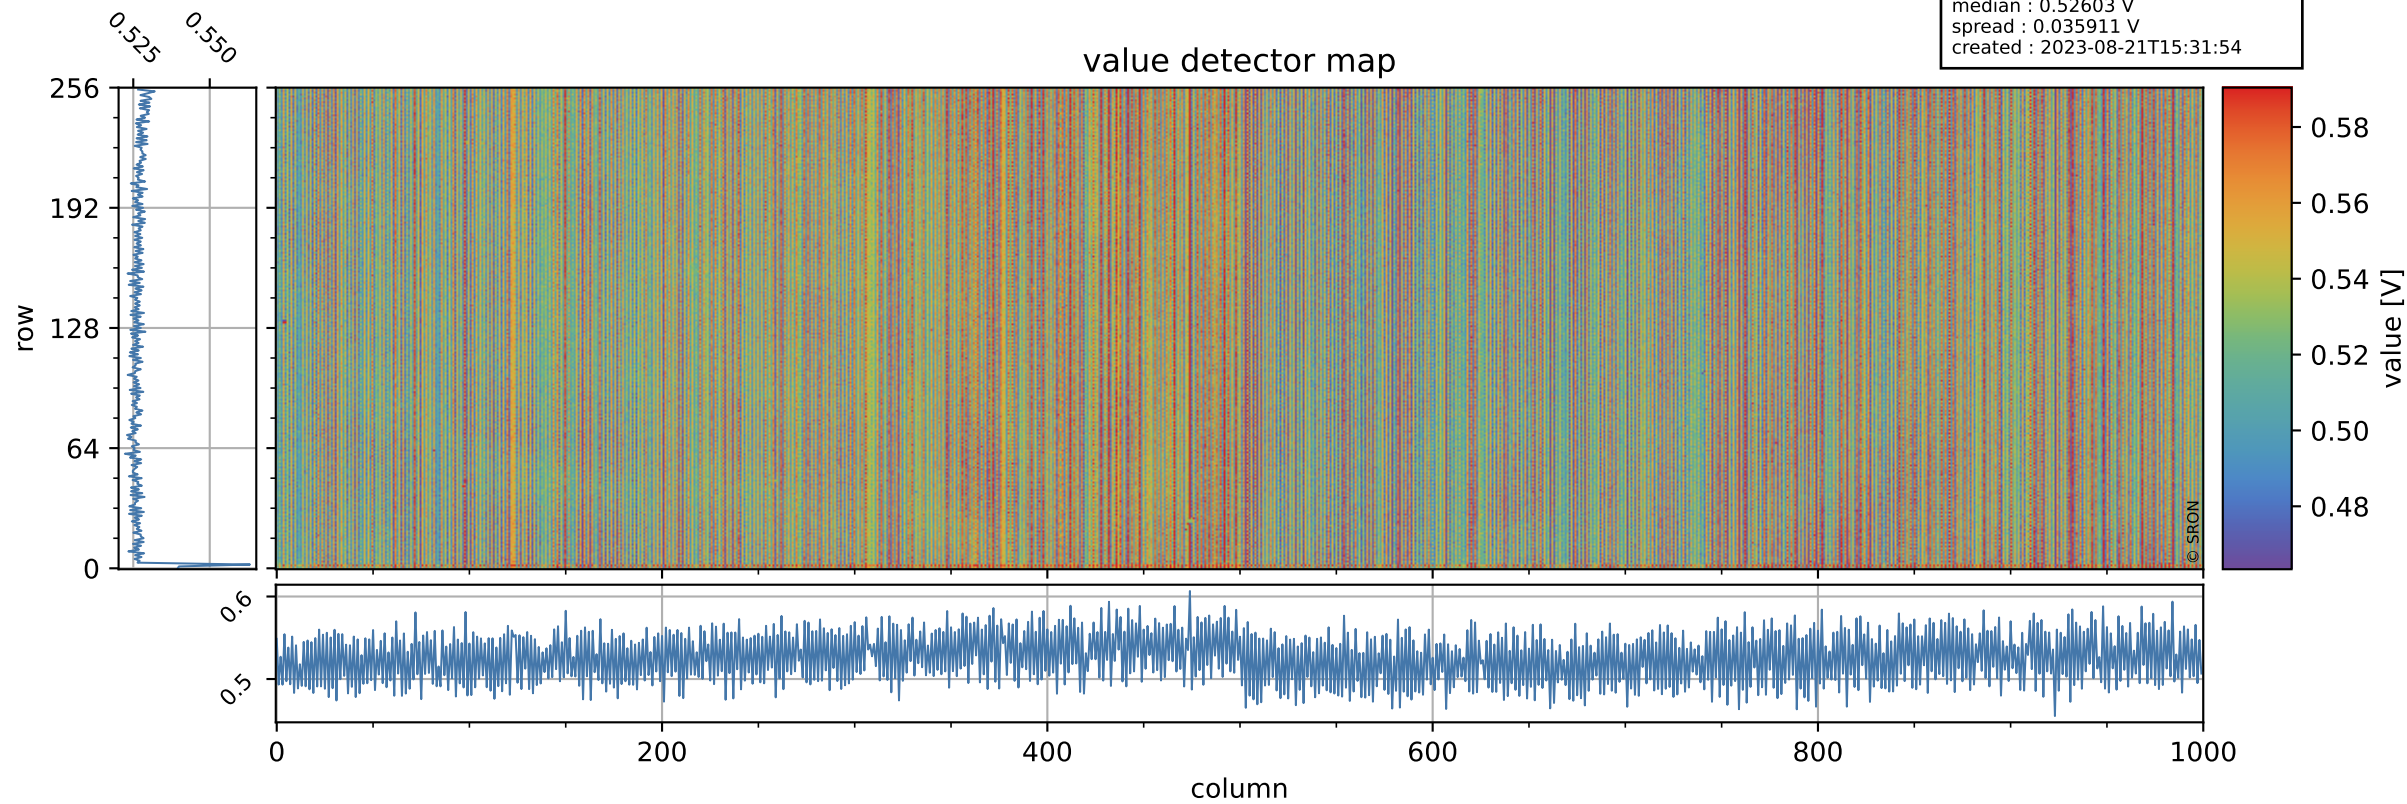

Tropomi SWIR offset (official)

orbits : 20 in [29212, 29257]
coverage : 2023-06-03 / 2023-06-06
median : 0.52603 V
spread : 0.035911 V
created : 2023-08-21T15:31:54

value detector map

Tropomi SWIR offset (official)

orbits : 20 in [29212, 29257]
coverage : 2023-06-03 / 2023-06-06
median : 30.766 μV
spread : 15.296 μV
created : 2023-08-21T15:31:54

Tropomi SWIR offset (official)

orbits : 20 in [29212, 29257]
coverage : 2023-06-03 / 2023-06-06
median : 0.020781 mV
spread : 0.41187 mV
created : 2023-08-21T15:31:55

value compared with SWIR offset CKD

Tropomi SWIR offset (official) ground-tracks of Sentinel-5P

orbits : 20 in [29212, 29257]
coverage : 2023-06-03 / 2023-06-06
created : 2023-08-21T15:31:55

Tropomi SWIR offset (official)

orbits : [2827, 29257]
coverage : 2018-04-30 / 2023-06-06
created : 2023-08-21T15:31:56

trend of detector median & temperatures