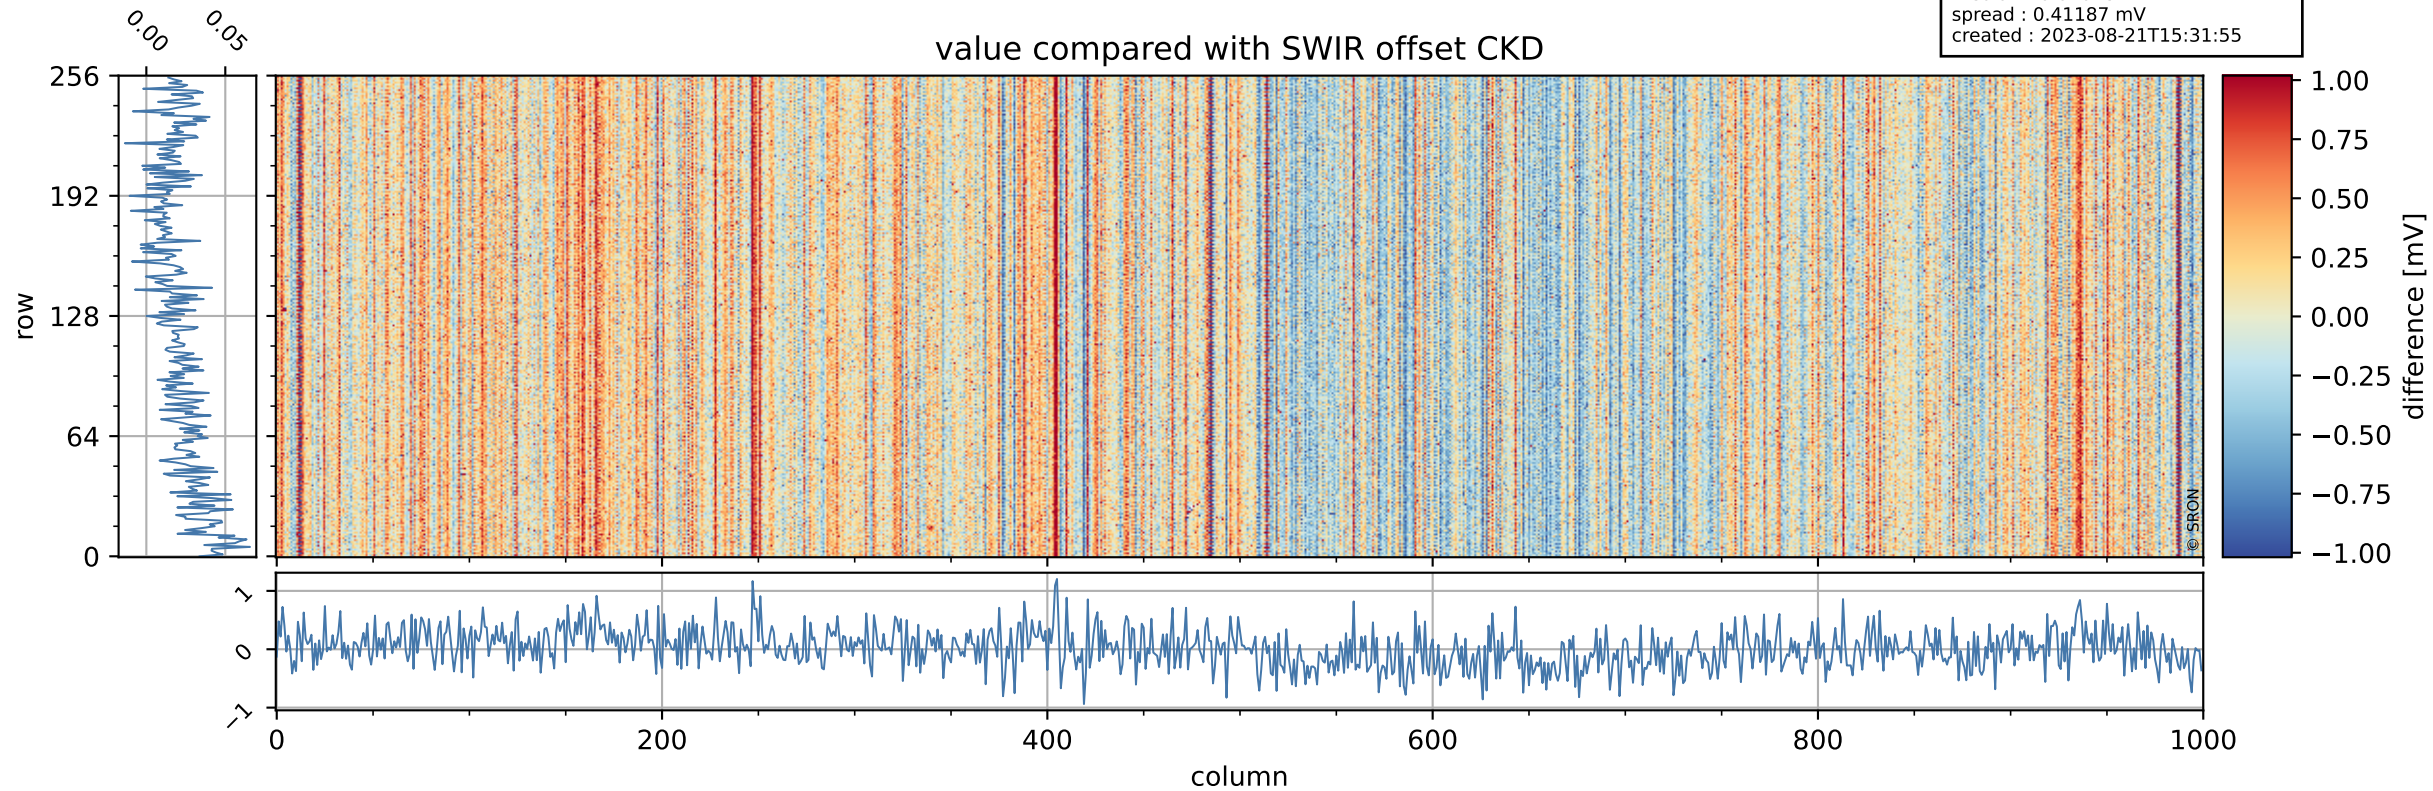

Tropomi SWIR offset (official)

orbits : 20 in [29212, 29257]
coverage : 2023-06-03 / 2023-06-06
median : 0.52603 V
spread : 0.035911 V
created : 2023-08-21T15:31:54

value detector map

Tropomi SWIR offset (official)

orbits : 20 in [29212, 29257]
coverage : 2023-06-03 / 2023-06-06
median : 30.766 μV
spread : 15.296 μV
created : 2023-08-21T15:31:54

Tropomi SWIR offset (official)

orbits : 20 in [29212, 29257]
coverage : 2023-06-03 / 2023-06-06
median : 0.020781 mV
spread : 0.41187 mV
created : 2023-08-21T15:31:55

value compared with SWIR offset CKD

Tropomi SWIR offset (official) ground-tracks of Sentinel-5P

orbits : 20 in [29212, 29257]
coverage : 2023-06-03 / 2023-06-06
created : 2023-08-21T15:31:55

Tropomi SWIR offset (official)

orbits : [2827, 29257]
coverage : 2018-04-30 / 2023-06-06
created : 2023-08-21T15:31:56

trend of detector median & temperatures