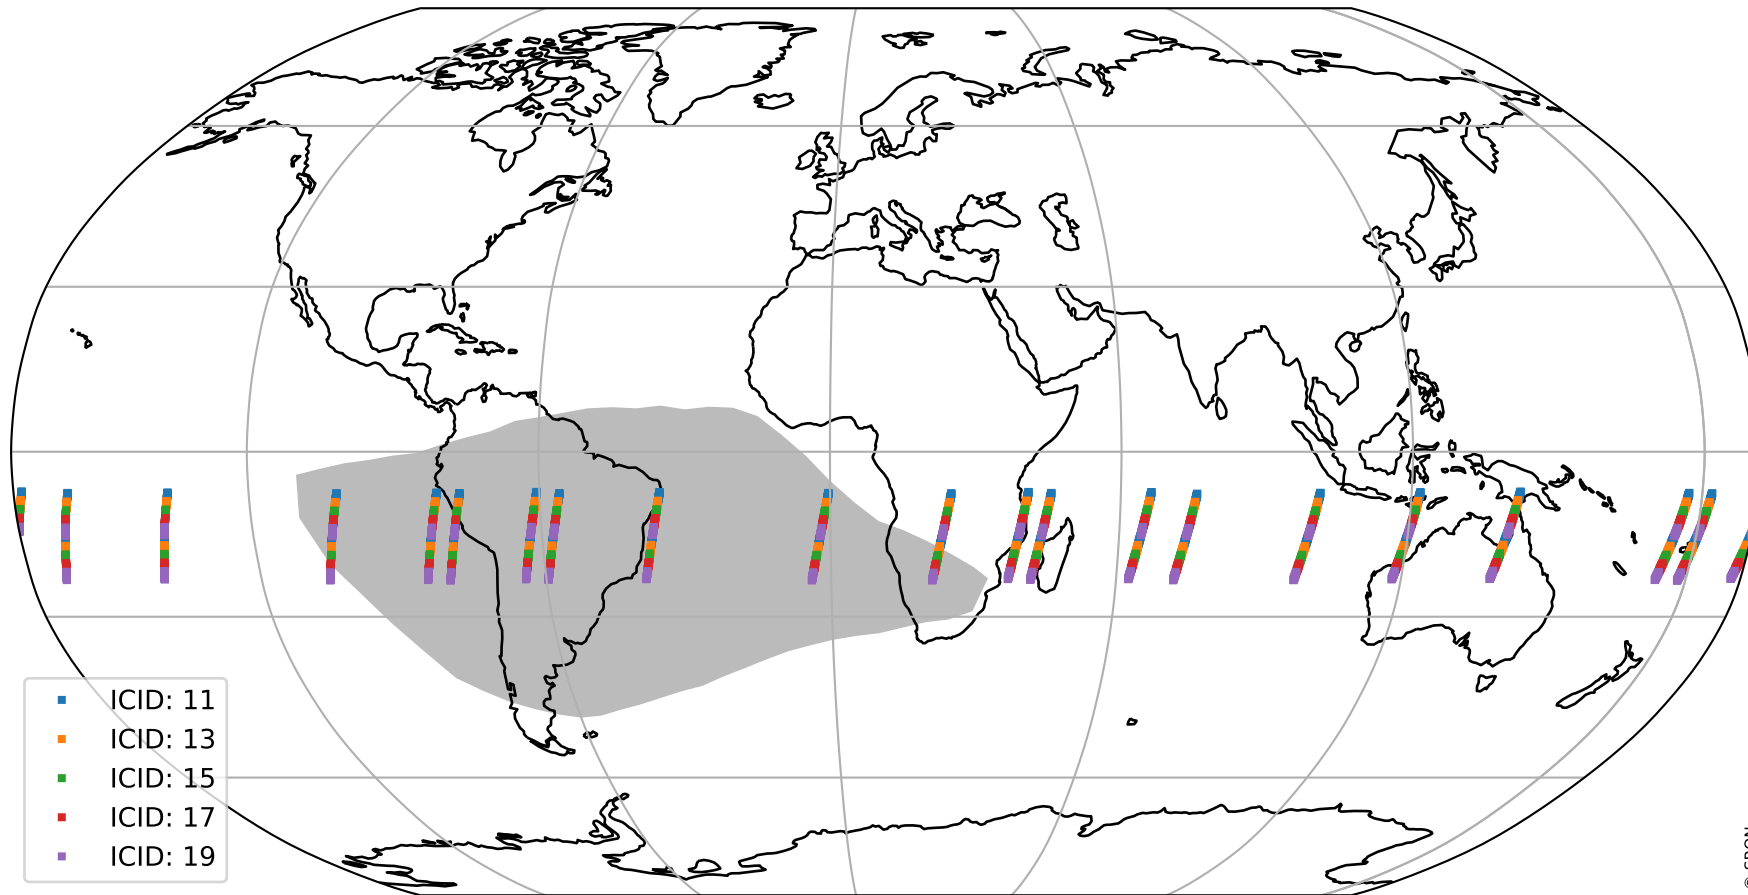

Tropomi SWIR offset (official)

orbits : 20 in [29212, 29257]
coverage : 2023-06-03 / 2023-06-06
median : 0.52603 V
spread : 0.035911 V
created : 2023-08-21T15:31:54

value detector map

Tropomi SWIR offset (official)

orbits : 20 in [29212, 29257]
coverage : 2023-06-03 / 2023-06-06
median : 30.766 μV
spread : 15.296 μV
created : 2023-08-21T15:31:54

Tropomi SWIR offset (official)

orbits : 20 in [29212, 29257]
coverage : 2023-06-03 / 2023-06-06
median : 0.020781 mV
spread : 0.41187 mV
created : 2023-08-21T15:31:55

value compared with SWIR offset CKD

Tropomi SWIR offset (official) ground-tracks of Sentinel-5P

orbits : 20 in [29212, 29257]
coverage : 2023-06-03 / 2023-06-06
created : 2023-08-21T15:31:55

Tropomi SWIR offset (official)

orbits : [2827, 29257]
coverage : 2018-04-30 / 2023-06-06
created : 2023-08-21T15:31:56

trend of detector median & temperatures