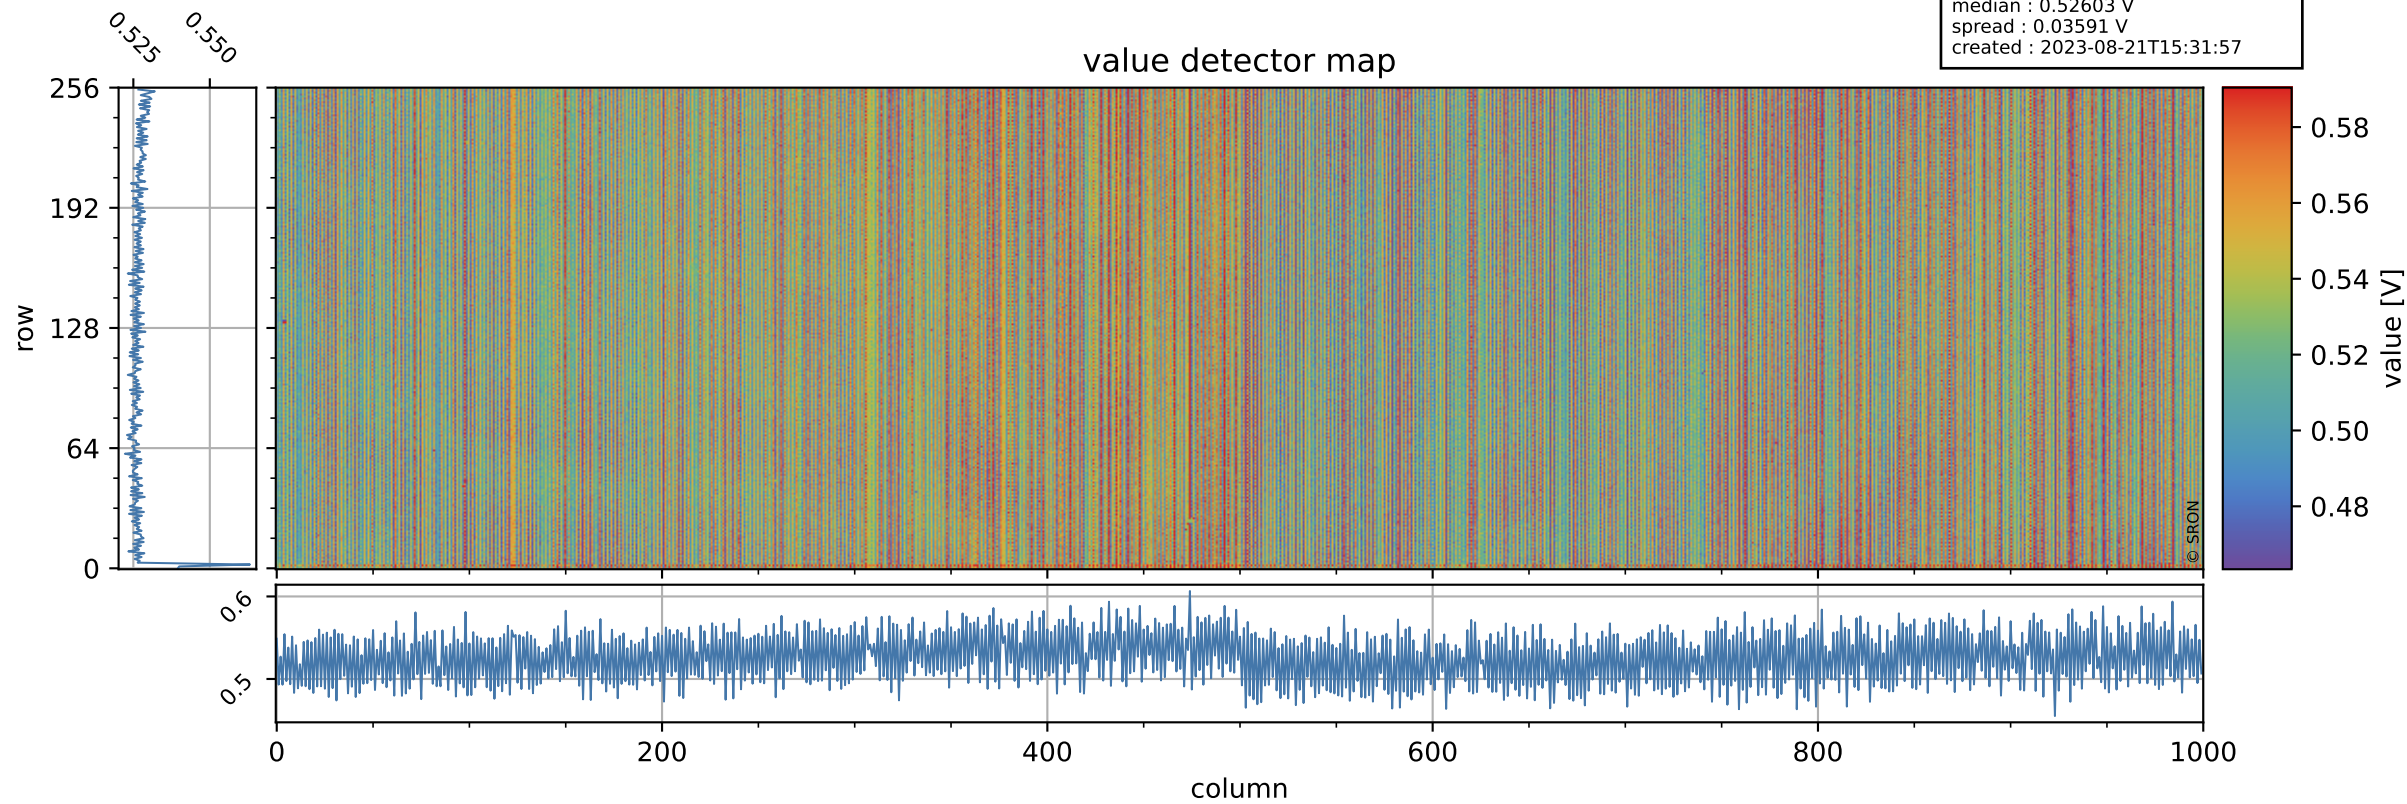

Tropomi SWIR offset (official)

orbits : 19 in [29227, 29272]
coverage : 2023-06-04 / 2023-06-07
median : 0.52603 V
spread : 0.03591 V
created : 2023-08-21T15:31:57

value detector map

Tropomi SWIR offset (official)

orbits : 19 in [29227, 29272]
coverage : 2023-06-04 / 2023-06-07
median : 32.496 μV
spread : 15.89 μV
created : 2023-08-21T15:31:57

Tropomi SWIR offset (official)

orbits : 19 in [29227, 29272]
coverage : 2023-06-04 / 2023-06-07
median : 0.023925 mV
spread : 0.40986 mV
created : 2023-08-21T15:31:57

value compared with SWIR offset CKD

Tropomi SWIR offset (official) ground-tracks of Sentinel-5P

orbits : 19 in [29227, 29272]
coverage : 2023-06-04 / 2023-06-07
created : 2023-08-21T15:31:57

Tropomi SWIR offset (official)

orbits : [2827, 29272]
coverage : 2018-04-30 / 2023-06-07
created : 2023-08-21T15:31:58

trend of detector median & temperatures