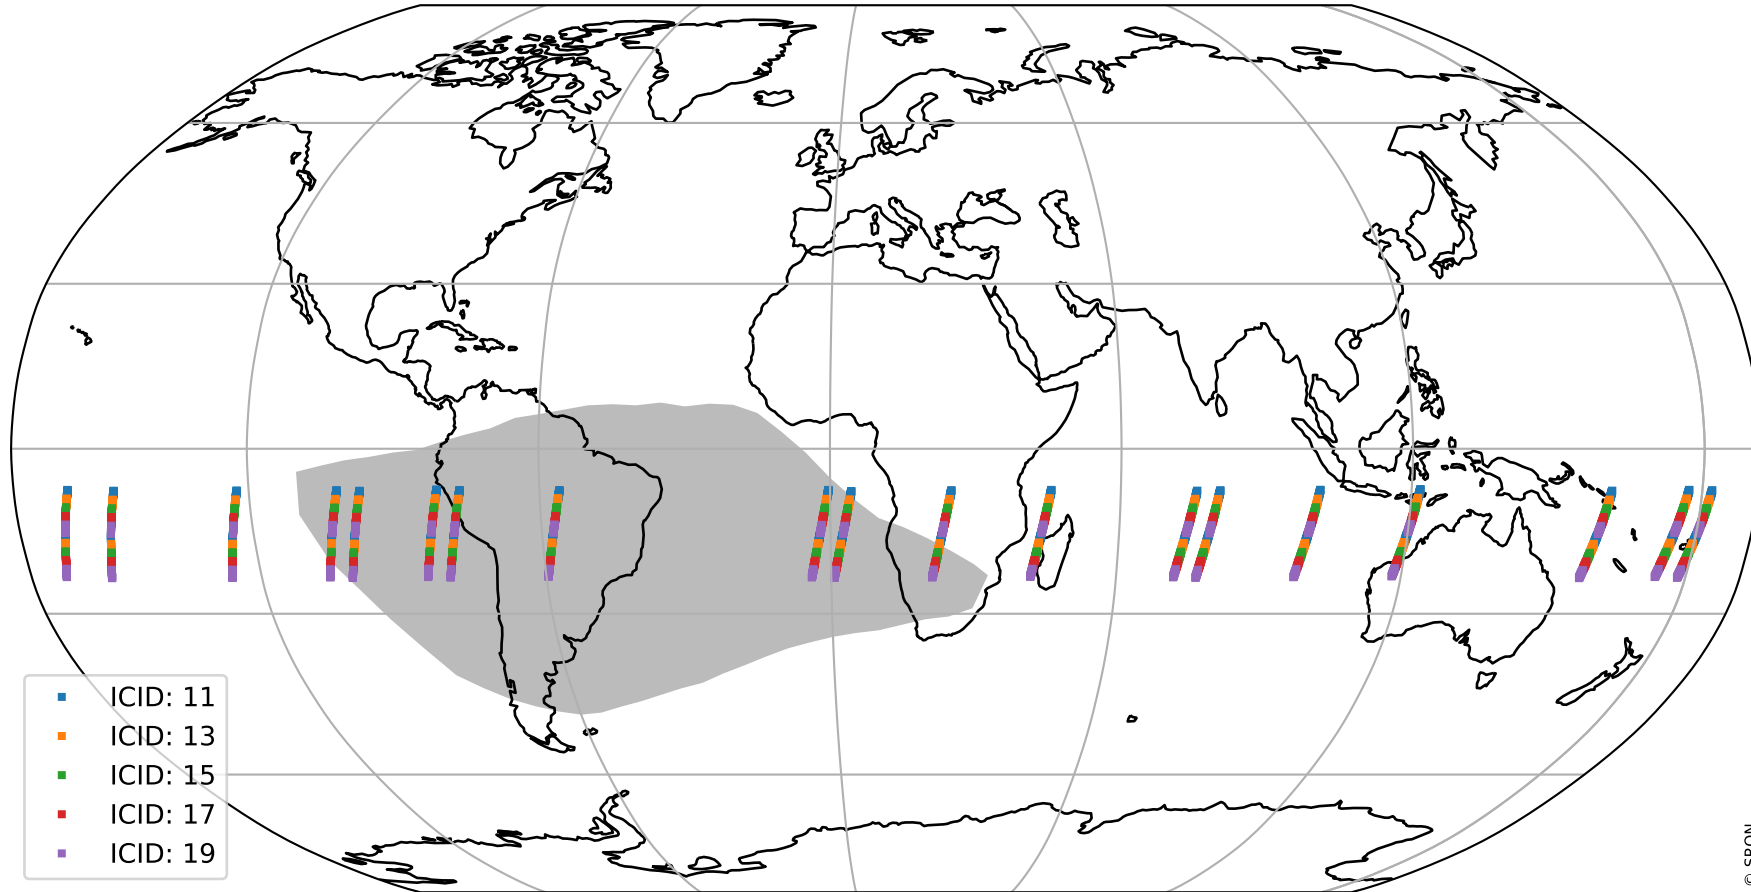

Tropomi SWIR offset (official)

orbits : 19 in [29227, 29272]
coverage : 2023-06-04 / 2023-06-07
median : 0.52603 V
spread : 0.03591 V
created : 2023-08-21T15:31:57

value detector map

Tropomi SWIR offset (official)

orbits : 19 in [29227, 29272]
coverage : 2023-06-04 / 2023-06-07
median : 32.496 μV
spread : 15.89 μV
created : 2023-08-21T15:31:57

Tropomi SWIR offset (official)

orbits : 19 in [29227, 29272]
coverage : 2023-06-04 / 2023-06-07
median : 0.023925 mV
spread : 0.40986 mV
created : 2023-08-21T15:31:57

value compared with SWIR offset CKD

Tropomi SWIR offset (official) ground-tracks of Sentinel-5P

orbits : 19 in [29227, 29272]
coverage : 2023-06-04 / 2023-06-07
created : 2023-08-21T15:31:57

Tropomi SWIR offset (official)

orbits : [2827, 29272]
coverage : 2018-04-30 / 2023-06-07
created : 2023-08-21T15:31:58

trend of detector median & temperatures