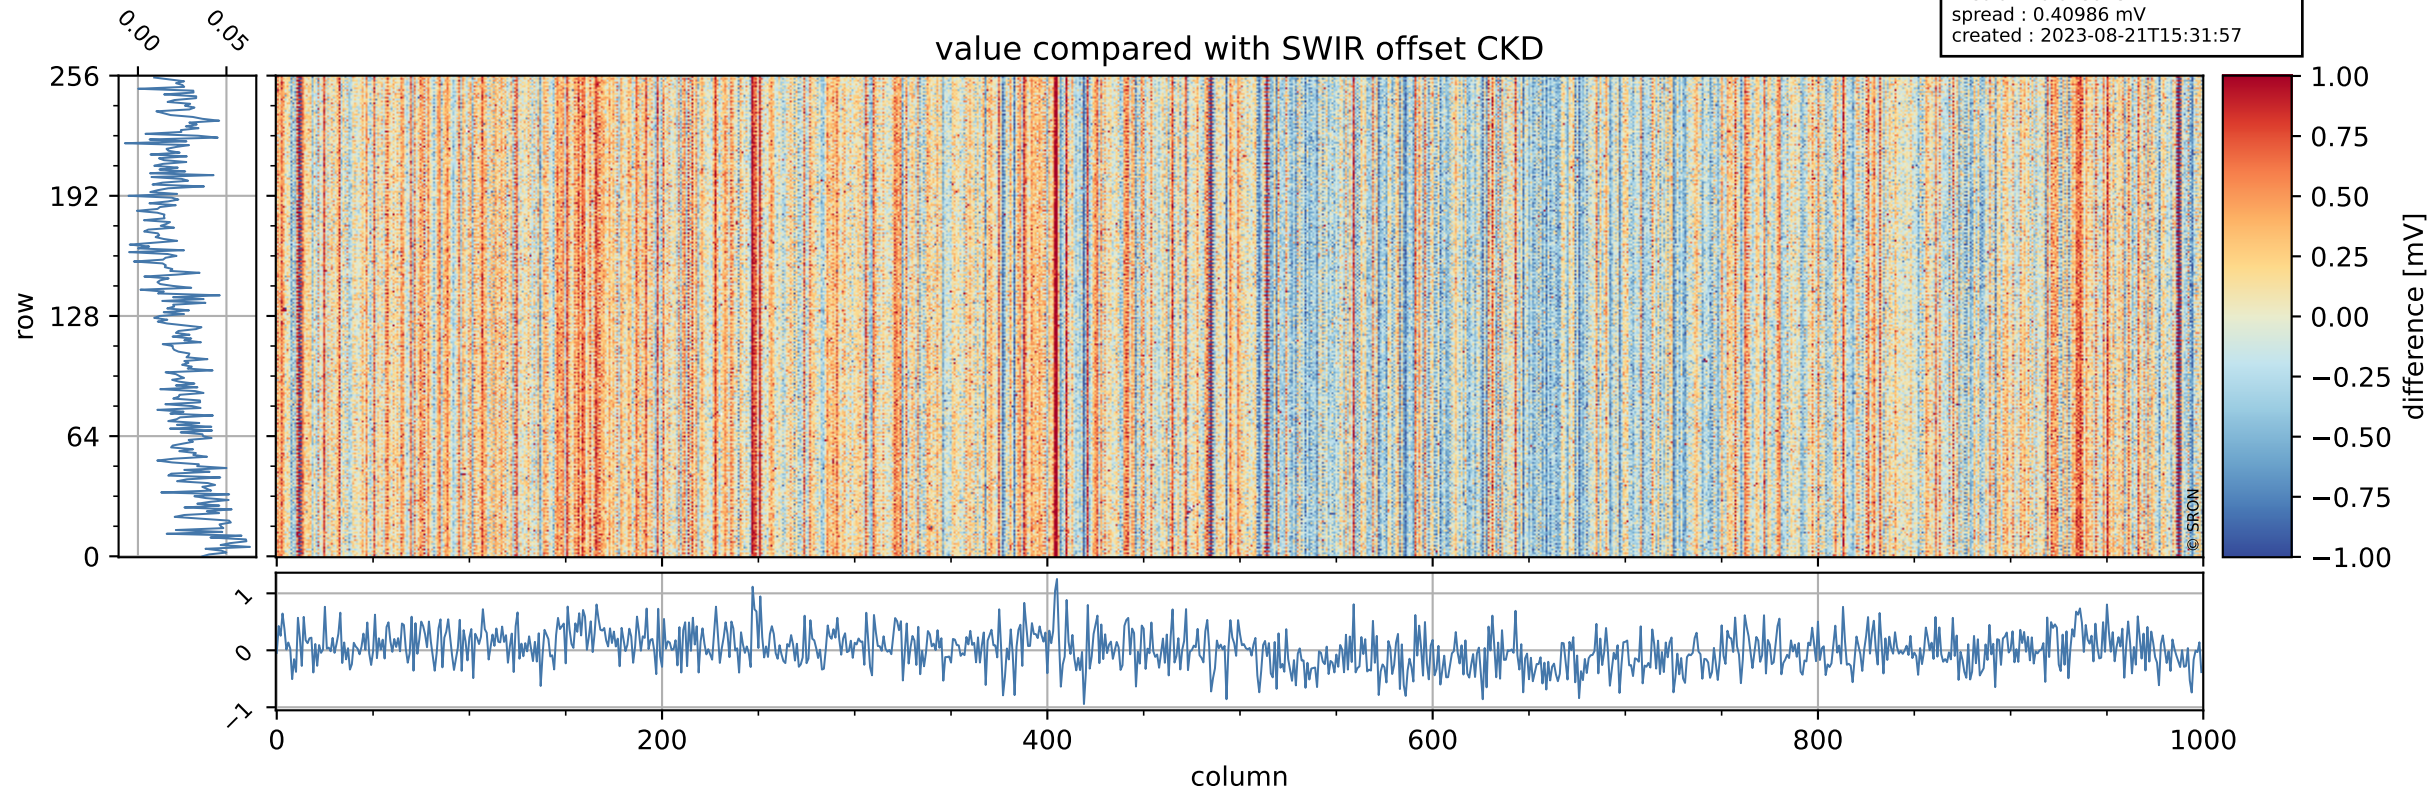

Tropomi SWIR offset (official)

orbits : 19 in [29227, 29272]
coverage : 2023-06-04 / 2023-06-07
median : 0.52603 V
spread : 0.03591 V
created : 2023-08-21T15:31:57

value detector map

Tropomi SWIR offset (official)

orbits : 19 in [29227, 29272]
coverage : 2023-06-04 / 2023-06-07
median : 32.496 μV
spread : 15.89 μV
created : 2023-08-21T15:31:57

Tropomi SWIR offset (official)

orbits : 19 in [29227, 29272]
coverage : 2023-06-04 / 2023-06-07
median : 0.023925 mV
spread : 0.40986 mV
created : 2023-08-21T15:31:57

value compared with SWIR offset CKD

Tropomi SWIR offset (official) ground-tracks of Sentinel-5P

orbits : 19 in [29227, 29272]
coverage : 2023-06-04 / 2023-06-07
created : 2023-08-21T15:31:57

Tropomi SWIR offset (official)

orbits : [2827, 29272]
coverage : 2018-04-30 / 2023-06-07
created : 2023-08-21T15:31:58

trend of detector median & temperatures