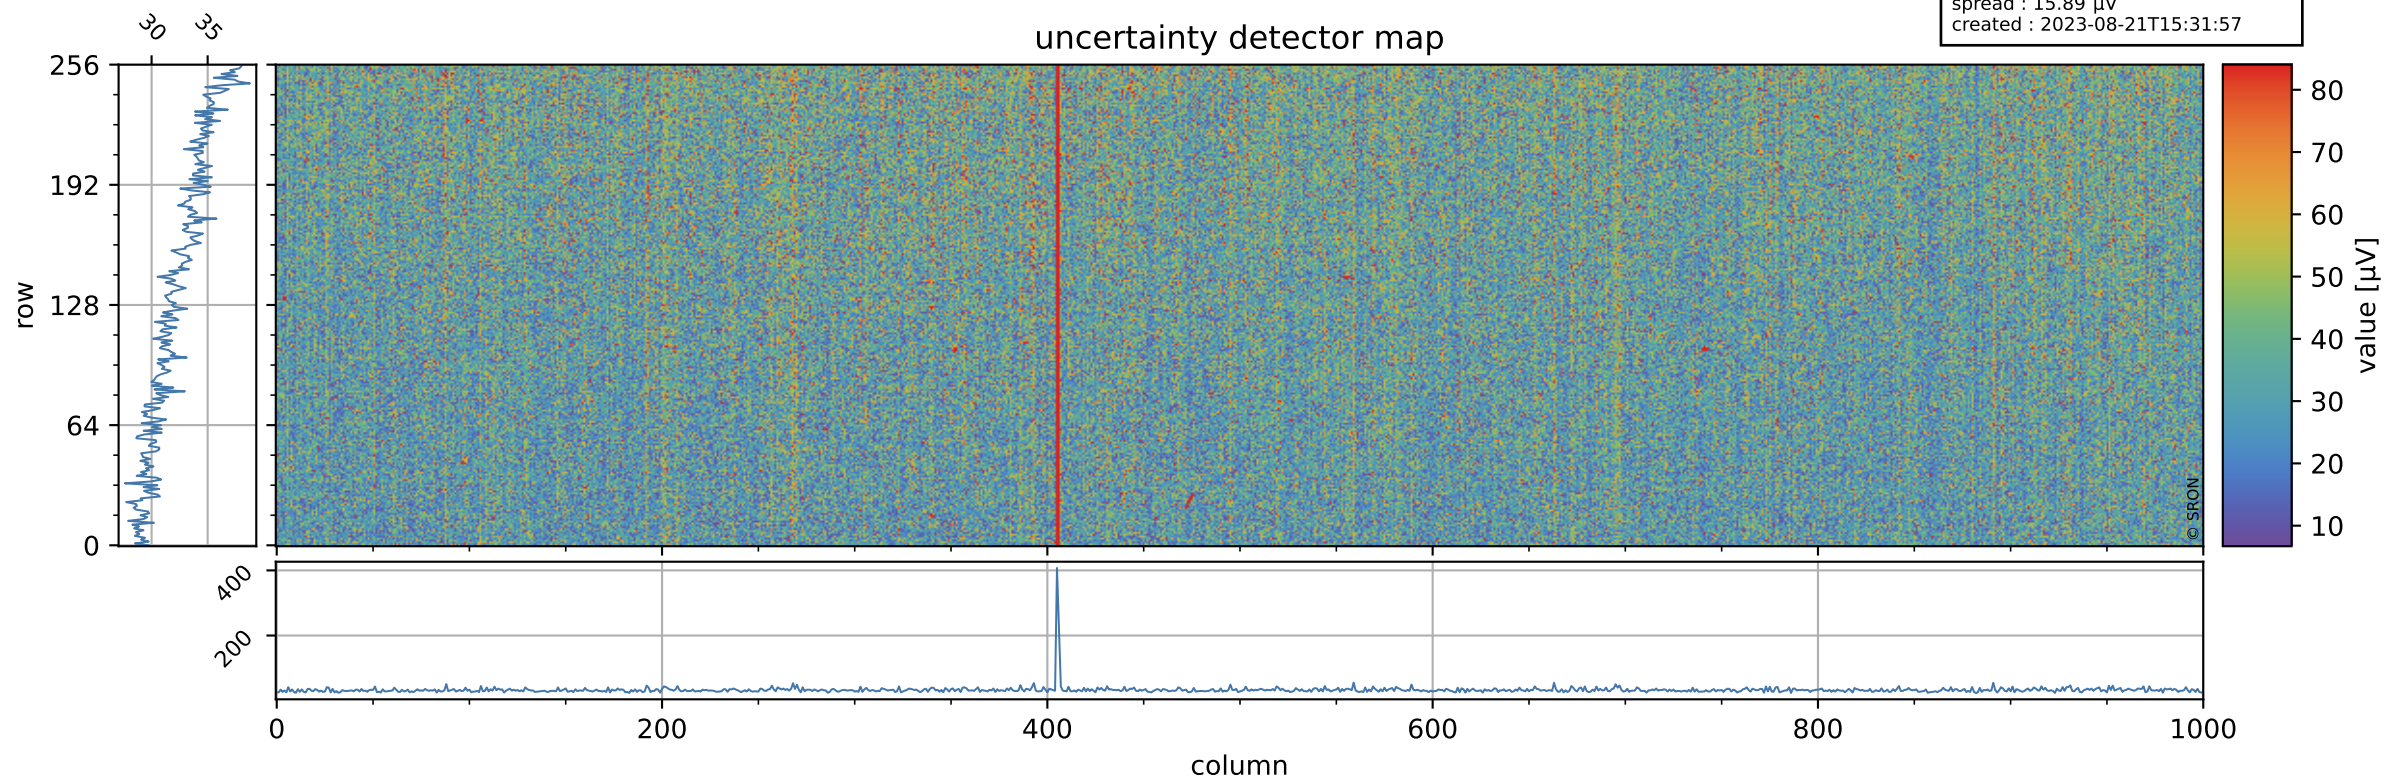

Tropomi SWIR offset (official)

orbits : 19 in [29227, 29272]
coverage : 2023-06-04 / 2023-06-07
median : 0.52603 V
spread : 0.03591 V
created : 2023-08-21T15:31:57

value detector map

Tropomi SWIR offset (official)

orbits : 19 in [29227, 29272]
coverage : 2023-06-04 / 2023-06-07
median : 32.496 μV
spread : 15.89 μV
created : 2023-08-21T15:31:57

Tropomi SWIR offset (official)

orbits : 19 in [29227, 29272]
coverage : 2023-06-04 / 2023-06-07
median : 0.023925 mV
spread : 0.40986 mV
created : 2023-08-21T15:31:57

value compared with SWIR offset CKD

Tropomi SWIR offset (official) ground-tracks of Sentinel-5P

orbits : 19 in [29227, 29272]
coverage : 2023-06-04 / 2023-06-07
created : 2023-08-21T15:31:57

Tropomi SWIR offset (official)

orbits : [2827, 29272]
coverage : 2018-04-30 / 2023-06-07
created : 2023-08-21T15:31:58

trend of detector median & temperatures