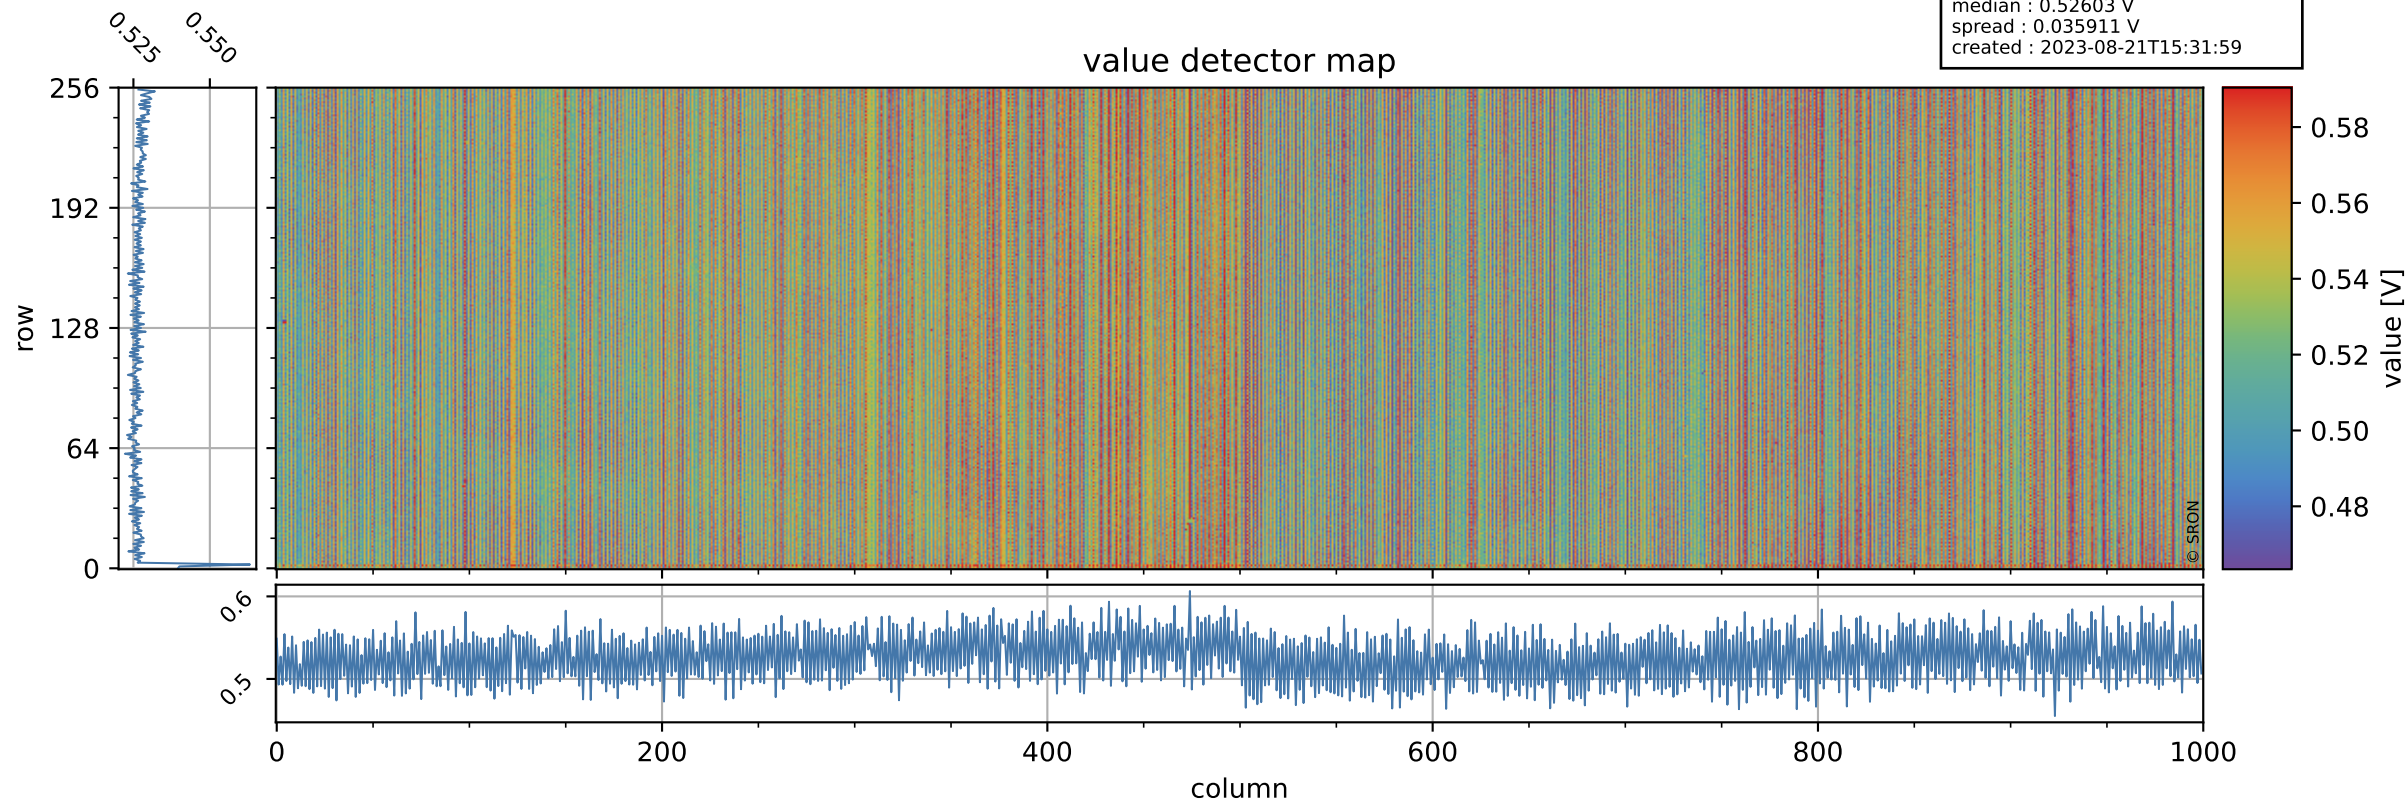

Tropomi SWIR offset (official)

orbits : 20 in [29242, 29287]
coverage : 2023-06-05 / 2023-06-08
median : 0.52603 V
spread : 0.035911 V
created : 2023-08-21T15:31:59

value detector map

Tropomi SWIR offset (official)

orbits : 20 in [29242, 29287]
coverage : 2023-06-05 / 2023-06-08
median : 32.026 μV
spread : 15.698 μV
created : 2023-08-21T15:31:59

Tropomi SWIR offset (official)

orbits : 20 in [29242, 29287]
coverage : 2023-06-05 / 2023-06-08
median : 0.023869 mV
spread : 0.41063 mV
created : 2023-08-21T15:31:59

value compared with SWIR offset CKD

Tropomi SWIR offset (official) ground-tracks of Sentinel-5P

orbits : 20 in [29242, 29287]
coverage : 2023-06-05 / 2023-06-08
created : 2023-08-21T15:32:00

Tropomi SWIR offset (official)

orbits : [2827, 29287]
coverage : 2018-04-30 / 2023-06-08
created : 2023-08-21T15:32:00

trend of detector median & temperatures