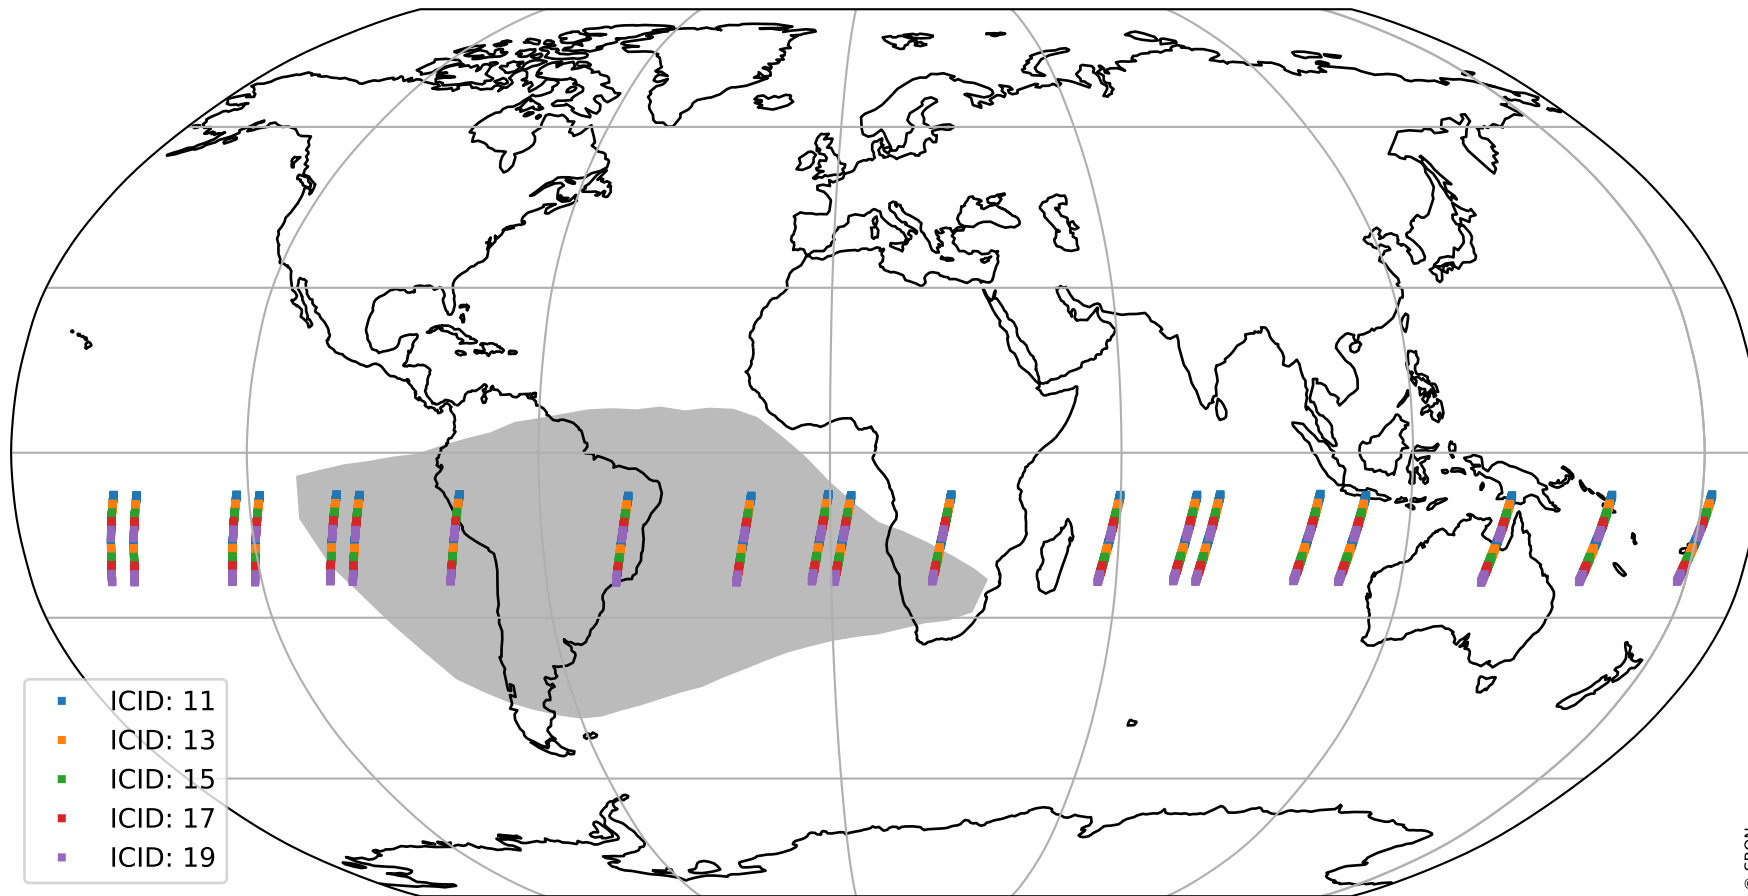

Tropomi SWIR offset (official)

orbits : 20 in [29242, 29287]
coverage : 2023-06-05 / 2023-06-08
median : 0.52603 V
spread : 0.035911 V
created : 2023-08-21T15:31:59

value detector map

Tropomi SWIR offset (official)

orbits : 20 in [29242, 29287]
coverage : 2023-06-05 / 2023-06-08
median : 32.026 μV
spread : 15.698 μV
created : 2023-08-21T15:31:59

Tropomi SWIR offset (official)

orbits : 20 in [29242, 29287]
coverage : 2023-06-05 / 2023-06-08
median : 0.023869 mV
spread : 0.41063 mV
created : 2023-08-21T15:31:59

value compared with SWIR offset CKD

Tropomi SWIR offset (official) ground-tracks of Sentinel-5P

orbits : 20 in [29242, 29287]
coverage : 2023-06-05 / 2023-06-08
created : 2023-08-21T15:32:00

Tropomi SWIR offset (official)

orbits : [2827, 29287]
coverage : 2018-04-30 / 2023-06-08
created : 2023-08-21T15:32:00

trend of detector median & temperatures