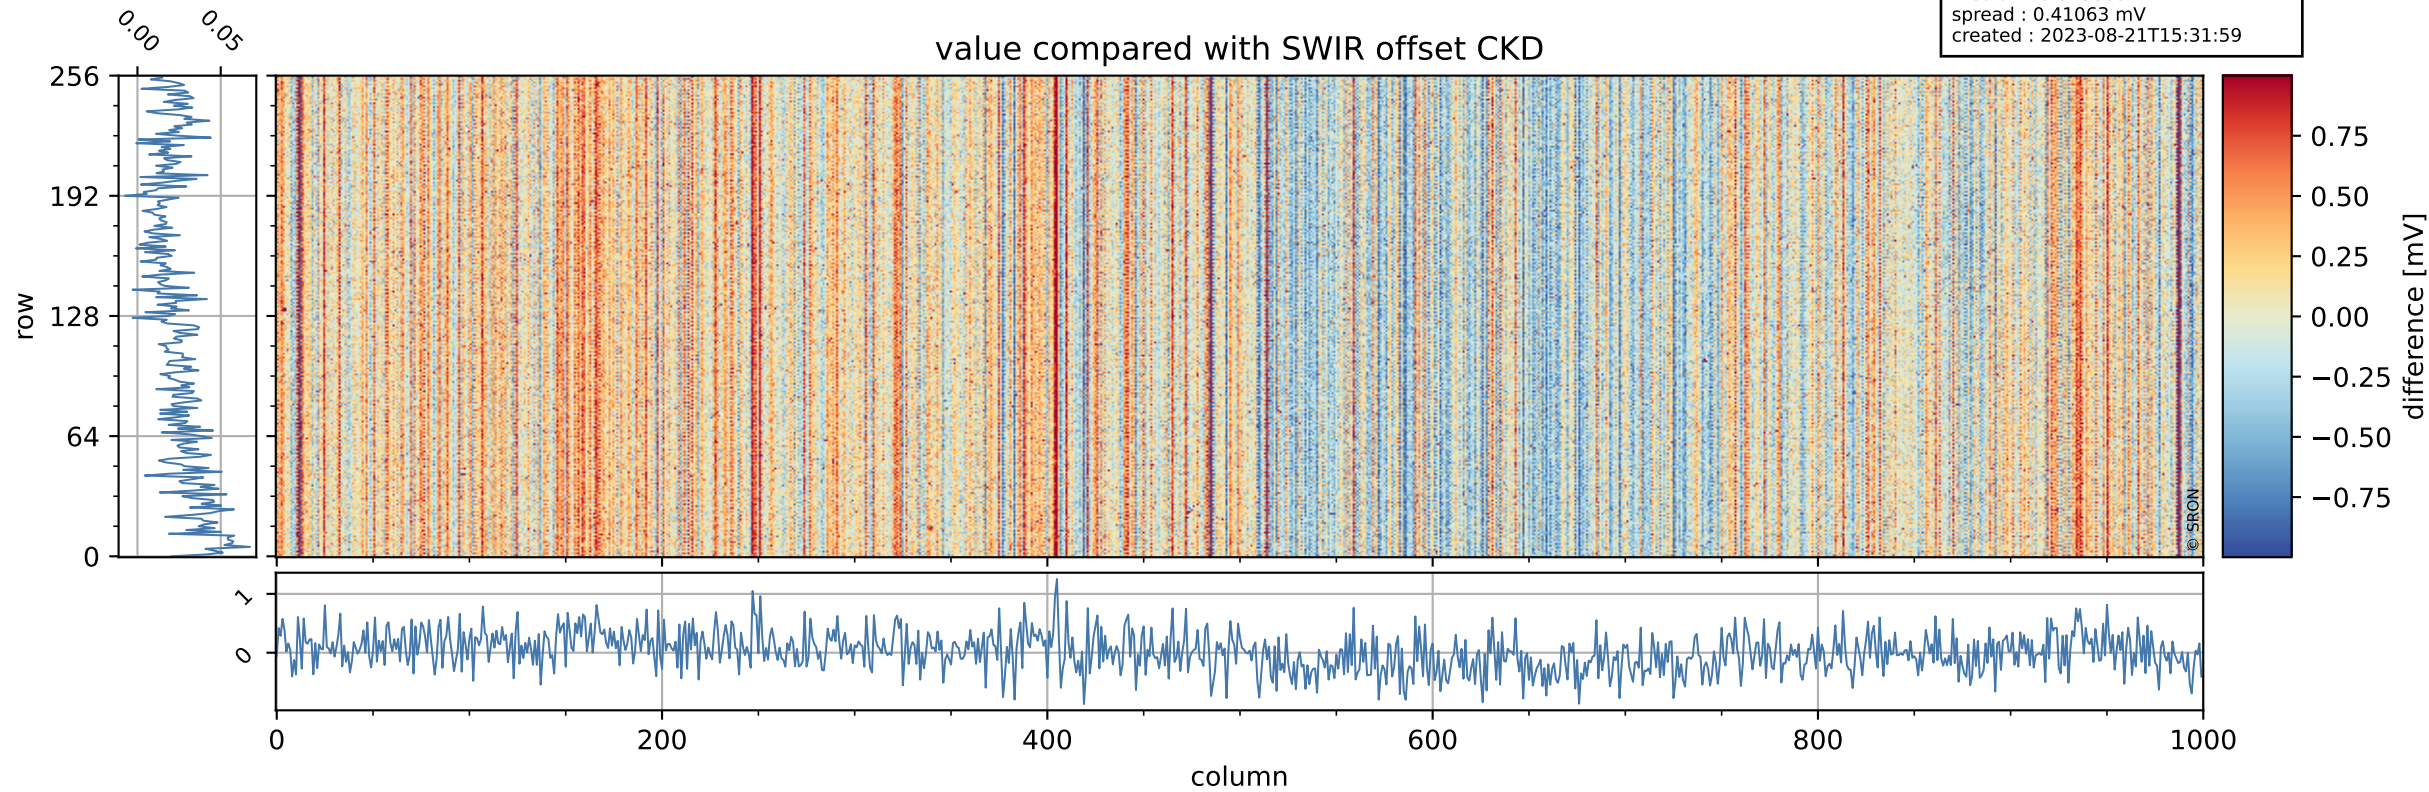

Tropomi SWIR offset (official)

orbits : 20 in [29242, 29287]
coverage : 2023-06-05 / 2023-06-08
median : 0.52603 V
spread : 0.035911 V
created : 2023-08-21T15:31:59

value detector map

Tropomi SWIR offset (official)

orbits : 20 in [29242, 29287]
coverage : 2023-06-05 / 2023-06-08
median : 32.026 μV
spread : 15.698 μV
created : 2023-08-21T15:31:59

Tropomi SWIR offset (official)

orbits : 20 in [29242, 29287]
coverage : 2023-06-05 / 2023-06-08
median : 0.023869 mV
spread : 0.41063 mV
created : 2023-08-21T15:31:59

value compared with SWIR offset CKD

Tropomi SWIR offset (official) ground-tracks of Sentinel-5P

orbits : 20 in [29242, 29287]
coverage : 2023-06-05 / 2023-06-08
created : 2023-08-21T15:32:00

Tropomi SWIR offset (official)

orbits : [2827, 29287]
coverage : 2018-04-30 / 2023-06-08
created : 2023-08-21T15:32:00

trend of detector median & temperatures