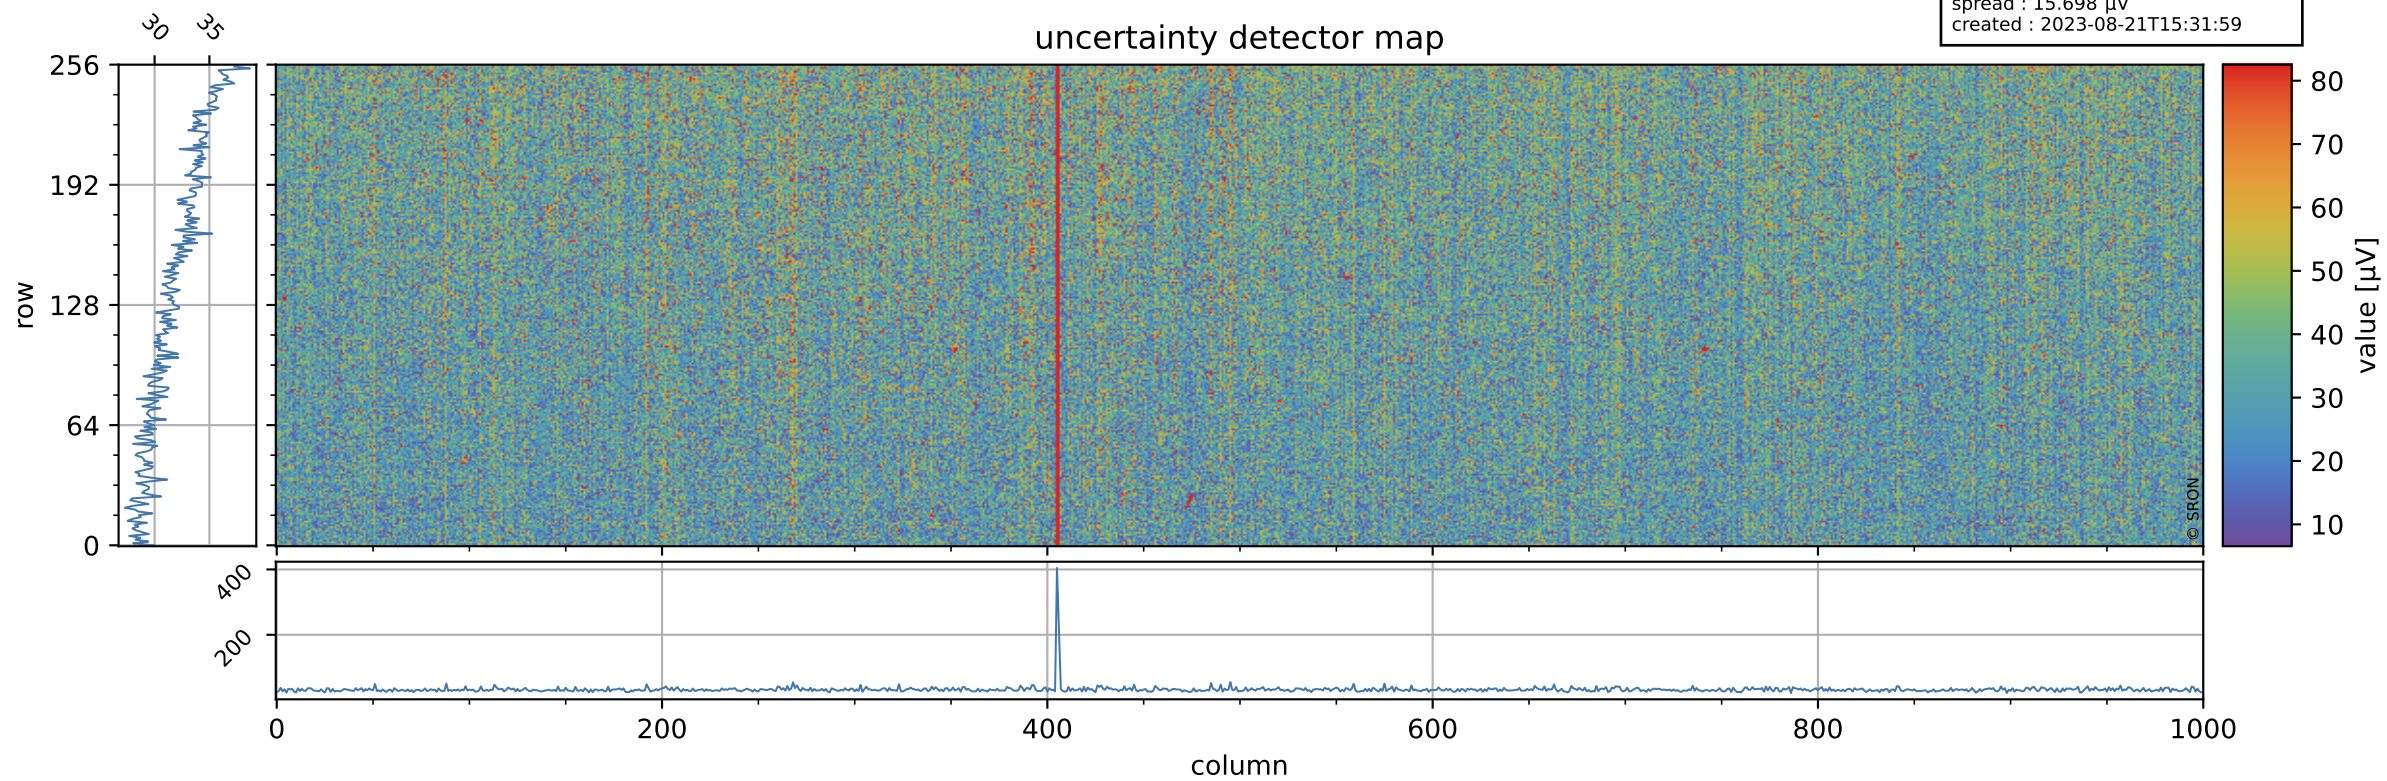

Tropomi SWIR offset (official)

orbits : 20 in [29242, 29287]
coverage : 2023-06-05 / 2023-06-08
median : 0.52603 V
spread : 0.035911 V
created : 2023-08-21T15:31:59

value detector map

Tropomi SWIR offset (official)

orbits : 20 in [29242, 29287]
coverage : 2023-06-05 / 2023-06-08
median : 32.026 μV
spread : 15.698 μV
created : 2023-08-21T15:31:59

Tropomi SWIR offset (official)

orbits : 20 in [29242, 29287]
coverage : 2023-06-05 / 2023-06-08
median : 0.023869 mV
spread : 0.41063 mV
created : 2023-08-21T15:31:59

value compared with SWIR offset CKD

Tropomi SWIR offset (official) ground-tracks of Sentinel-5P

orbits : 20 in [29242, 29287]
coverage : 2023-06-05 / 2023-06-08
created : 2023-08-21T15:32:00

Tropomi SWIR offset (official)

orbits : [2827, 29287]
coverage : 2018-04-30 / 2023-06-08
created : 2023-08-21T15:32:00

trend of detector median & temperatures