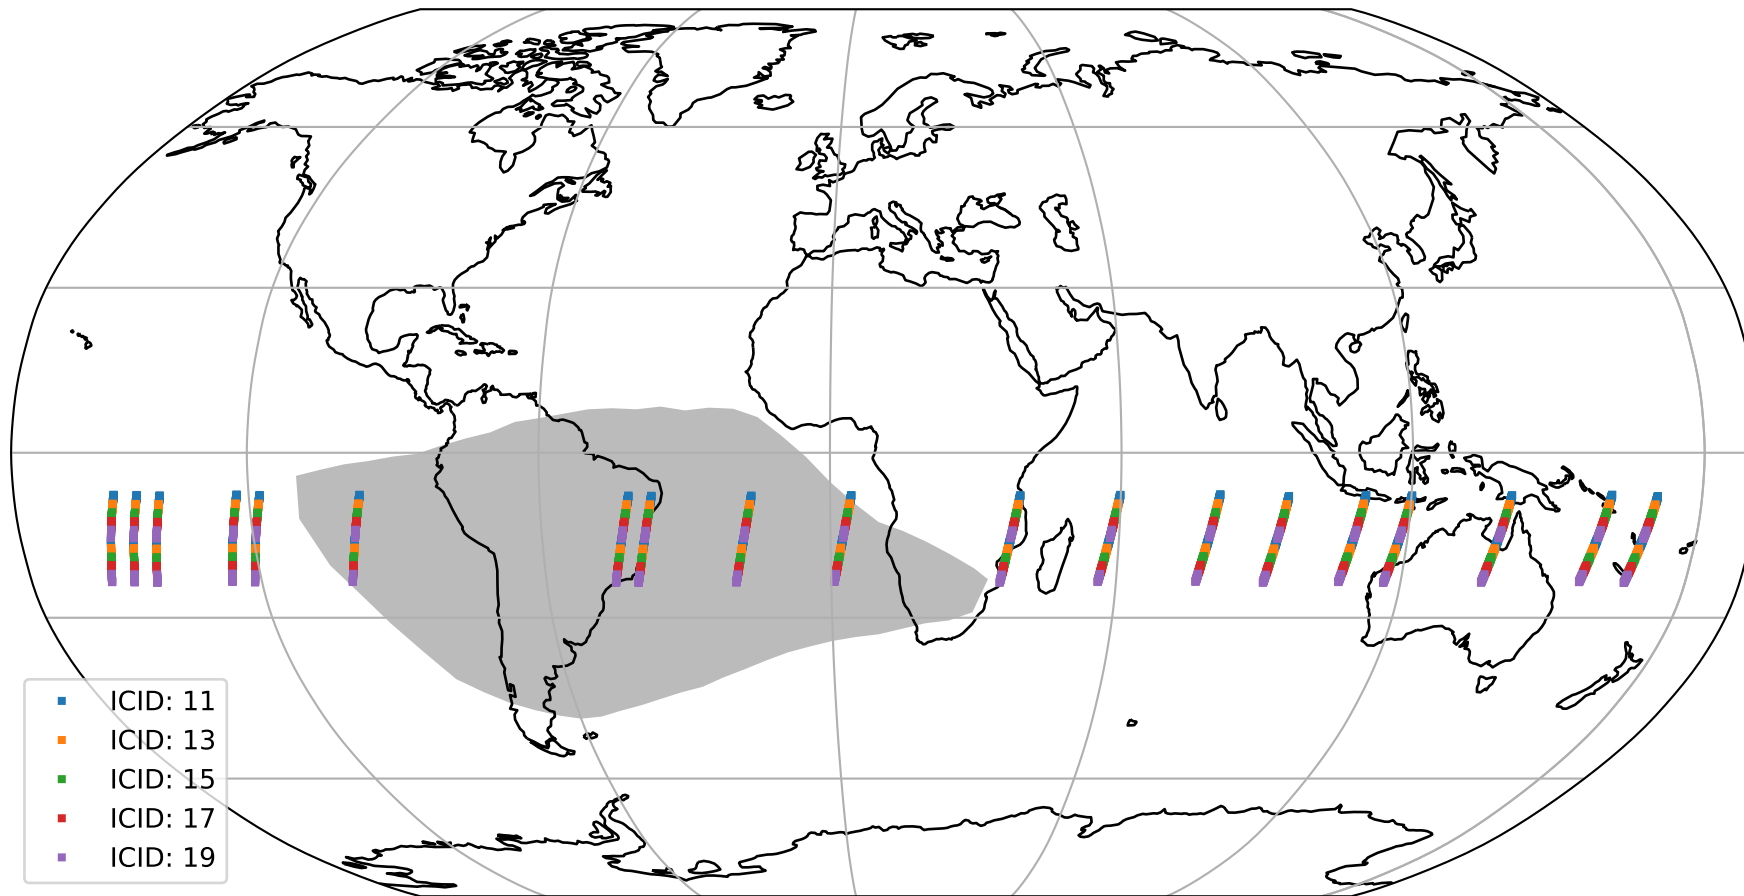

# Tropomi SWIR offset (official)

orbits : 19 in [29257, 29302]  
coverage : 2023-06-06 / 2023-06-09  
median : 30.954  $\mu\text{V}$   
spread : 15.33  $\mu\text{V}$   
created : 2023-08-21T15:32:01

# Tropomi SWIR offset (official)

orbits : 19 in [29257, 29302]  
coverage : 2023-06-06 / 2023-06-09  
median : 0.028685 mV  
spread : 0.41049 mV  
created : 2023-08-21T15:32:02

value compared with SWIR offset CKD

# Tropomi SWIR offset (official) ground-tracks of Sentinel-5P

orbits : 19 in [29257, 29302]  
coverage : 2023-06-06 / 2023-06-09  
created : 2023-08-21T15:32:02

# Tropomi SWIR offset (official)

orbits : [2827, 29302]  
coverage : 2018-04-30 / 2023-06-09  
created : 2023-08-21T15:32:02