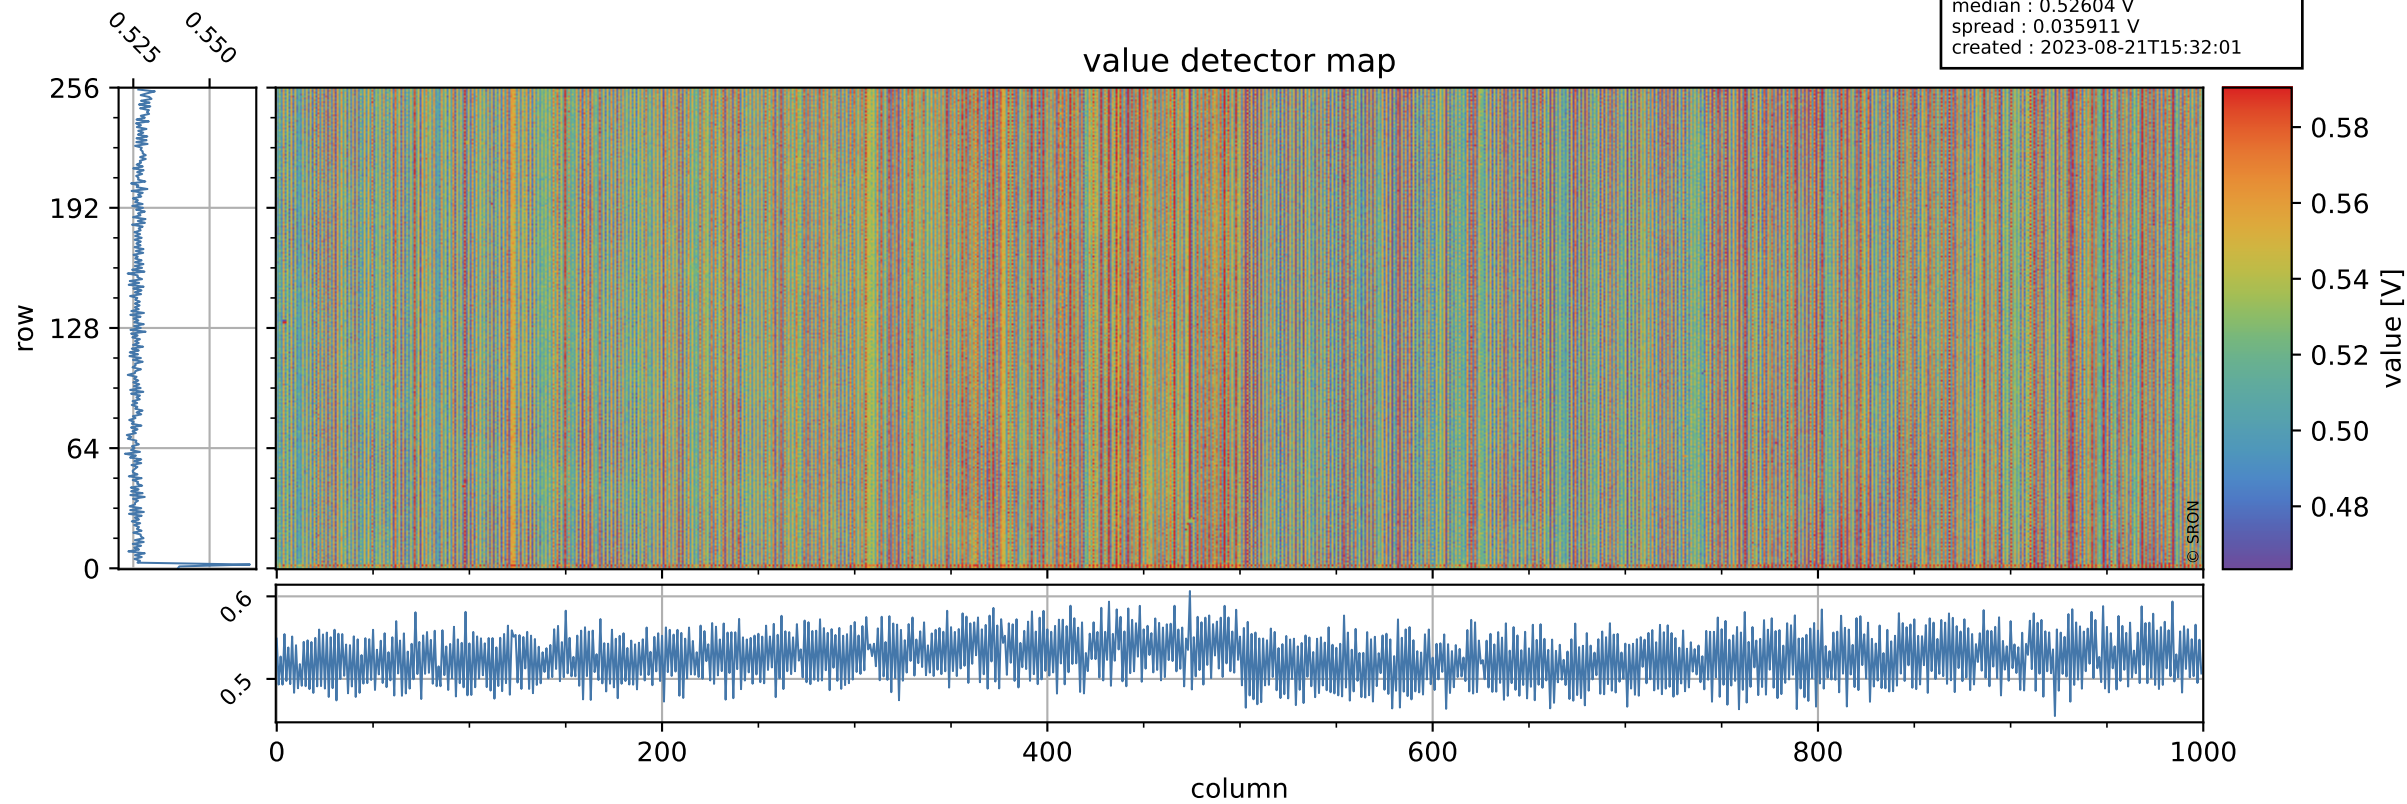

# Tropomi SWIR offset (official)

orbits : 19 in [29257, 29302]  
coverage : 2023-06-06 / 2023-06-09  
median : 0.52604 V  
spread : 0.035911 V  
created : 2023-08-21T15:32:01

## value detector map

# Tropomi SWIR offset (official)

orbits : 19 in [29257, 29302]  
coverage : 2023-06-06 / 2023-06-09  
median : 30.954  $\mu\text{V}$   
spread : 15.33  $\mu\text{V}$   
created : 2023-08-21T15:32:01

# Tropomi SWIR offset (official) ground-tracks of Sentinel-5P

orbits : 19 in [29257, 29302]  
coverage : 2023-06-06 / 2023-06-09  
created : 2023-08-21T15:32:02