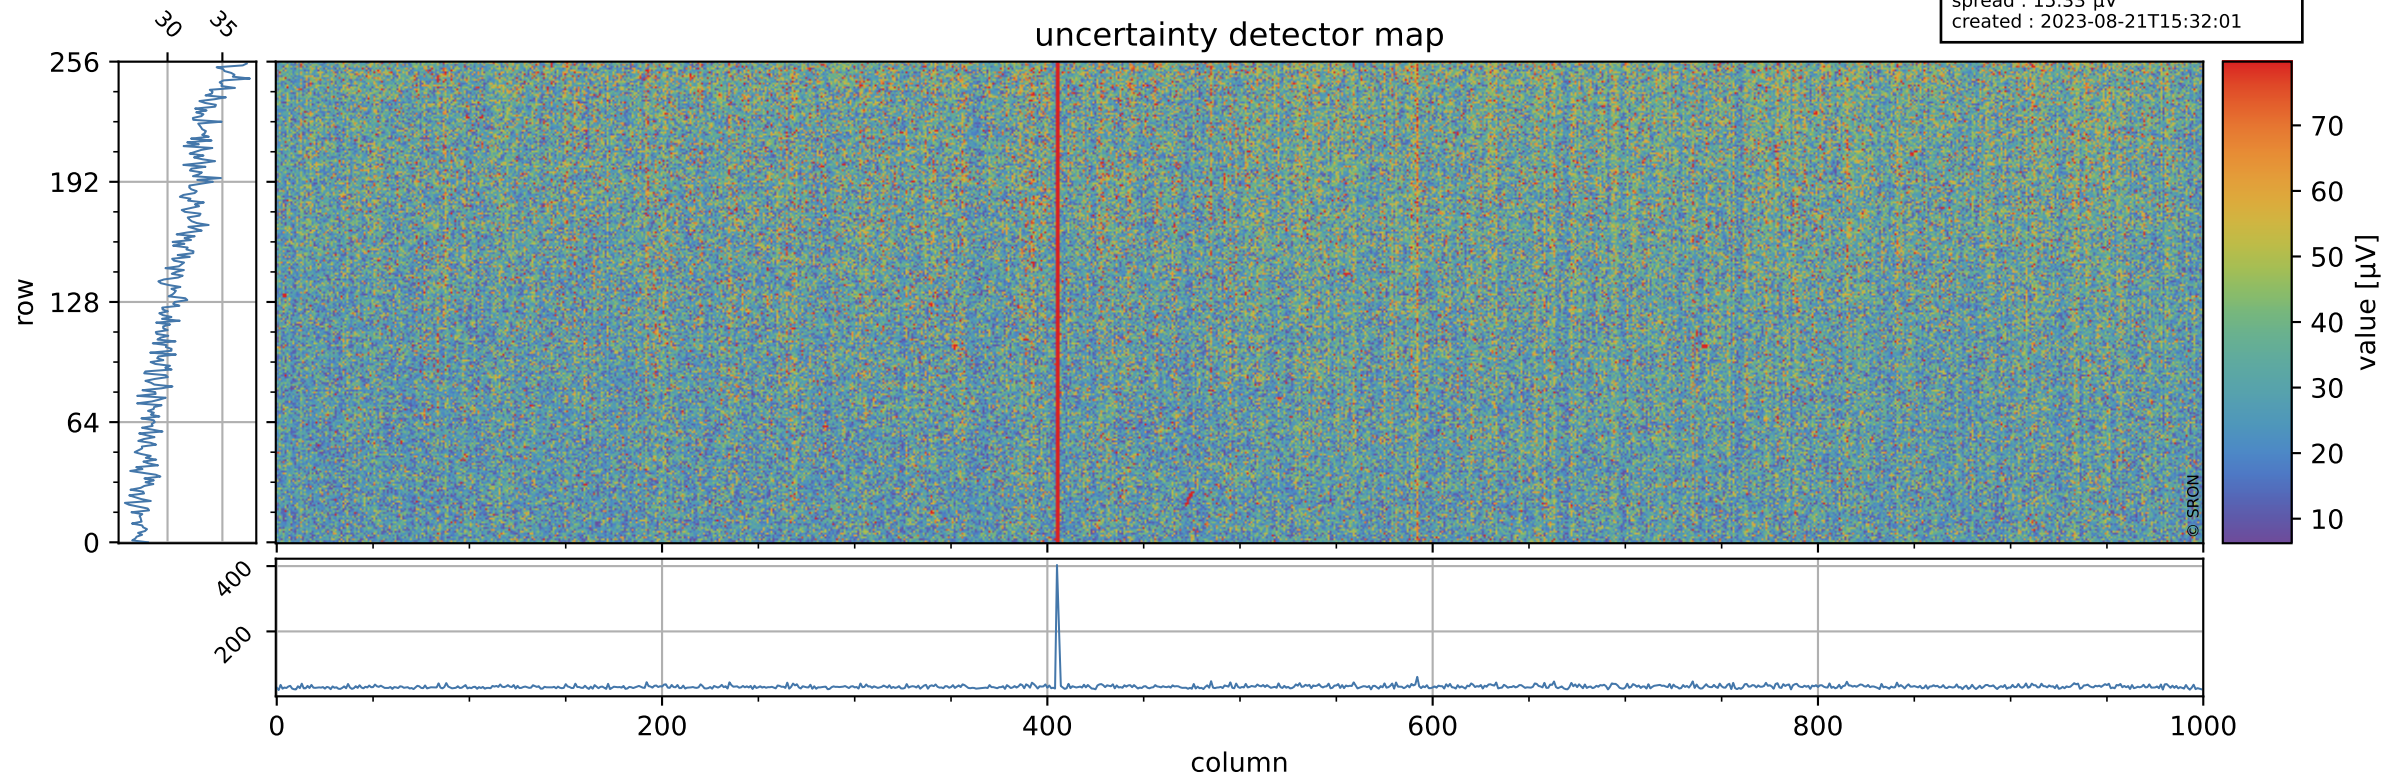

# Tropomi SWIR offset (official)

orbits : 19 in [29257, 29302]  
coverage : 2023-06-06 / 2023-06-09  
median : 0.52604 V  
spread : 0.035911 V  
created : 2023-08-21T15:32:01

## value detector map

# Tropomi SWIR offset (official)

orbits : 19 in [29257, 29302]  
coverage : 2023-06-06 / 2023-06-09  
median : 30.954  $\mu\text{V}$   
spread : 15.33  $\mu\text{V}$   
created : 2023-08-21T15:32:01

# Tropomi SWIR offset (official) ground-tracks of Sentinel-5P

orbits : 19 in [29257, 29302]  
coverage : 2023-06-06 / 2023-06-09  
created : 2023-08-21T15:32:02