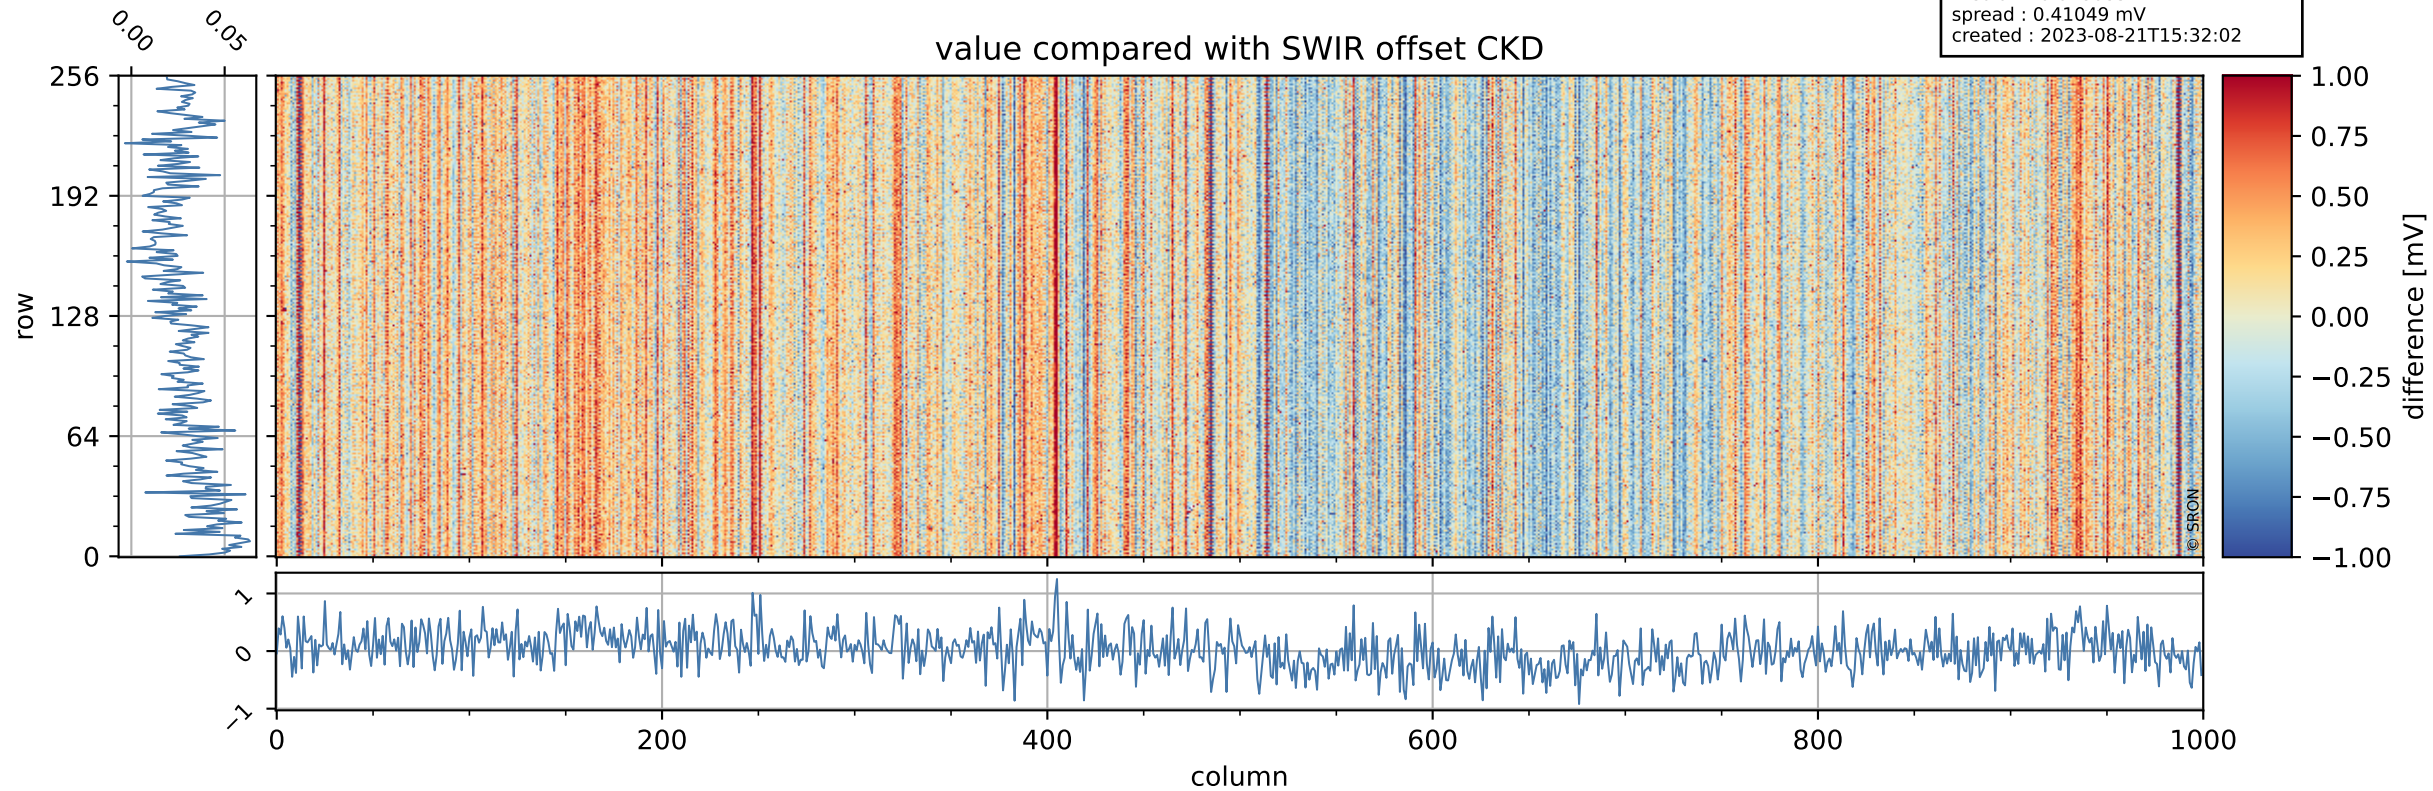

## value detector map

# Tropomi SWIR offset (official)

orbits : 19 in [29257, 29302]  
coverage : 2023-06-06 / 2023-06-09  
median : 30.954  $\mu\text{V}$   
spread : 15.33  $\mu\text{V}$   
created : 2023-08-21T15:32:01

# Tropomi SWIR offset (official)

orbits : 19 in [29257, 29302]  
coverage : 2023-06-06 / 2023-06-09  
median : 0.028685 mV  
spread : 0.41049 mV  
created : 2023-08-21T15:32:02

value compared with SWIR offset CKD

# Tropomi SWIR offset (official) ground-tracks of Sentinel-5P

orbits : 19 in [29257, 29302]  
coverage : 2023-06-06 / 2023-06-09  
created : 2023-08-21T15:32:02