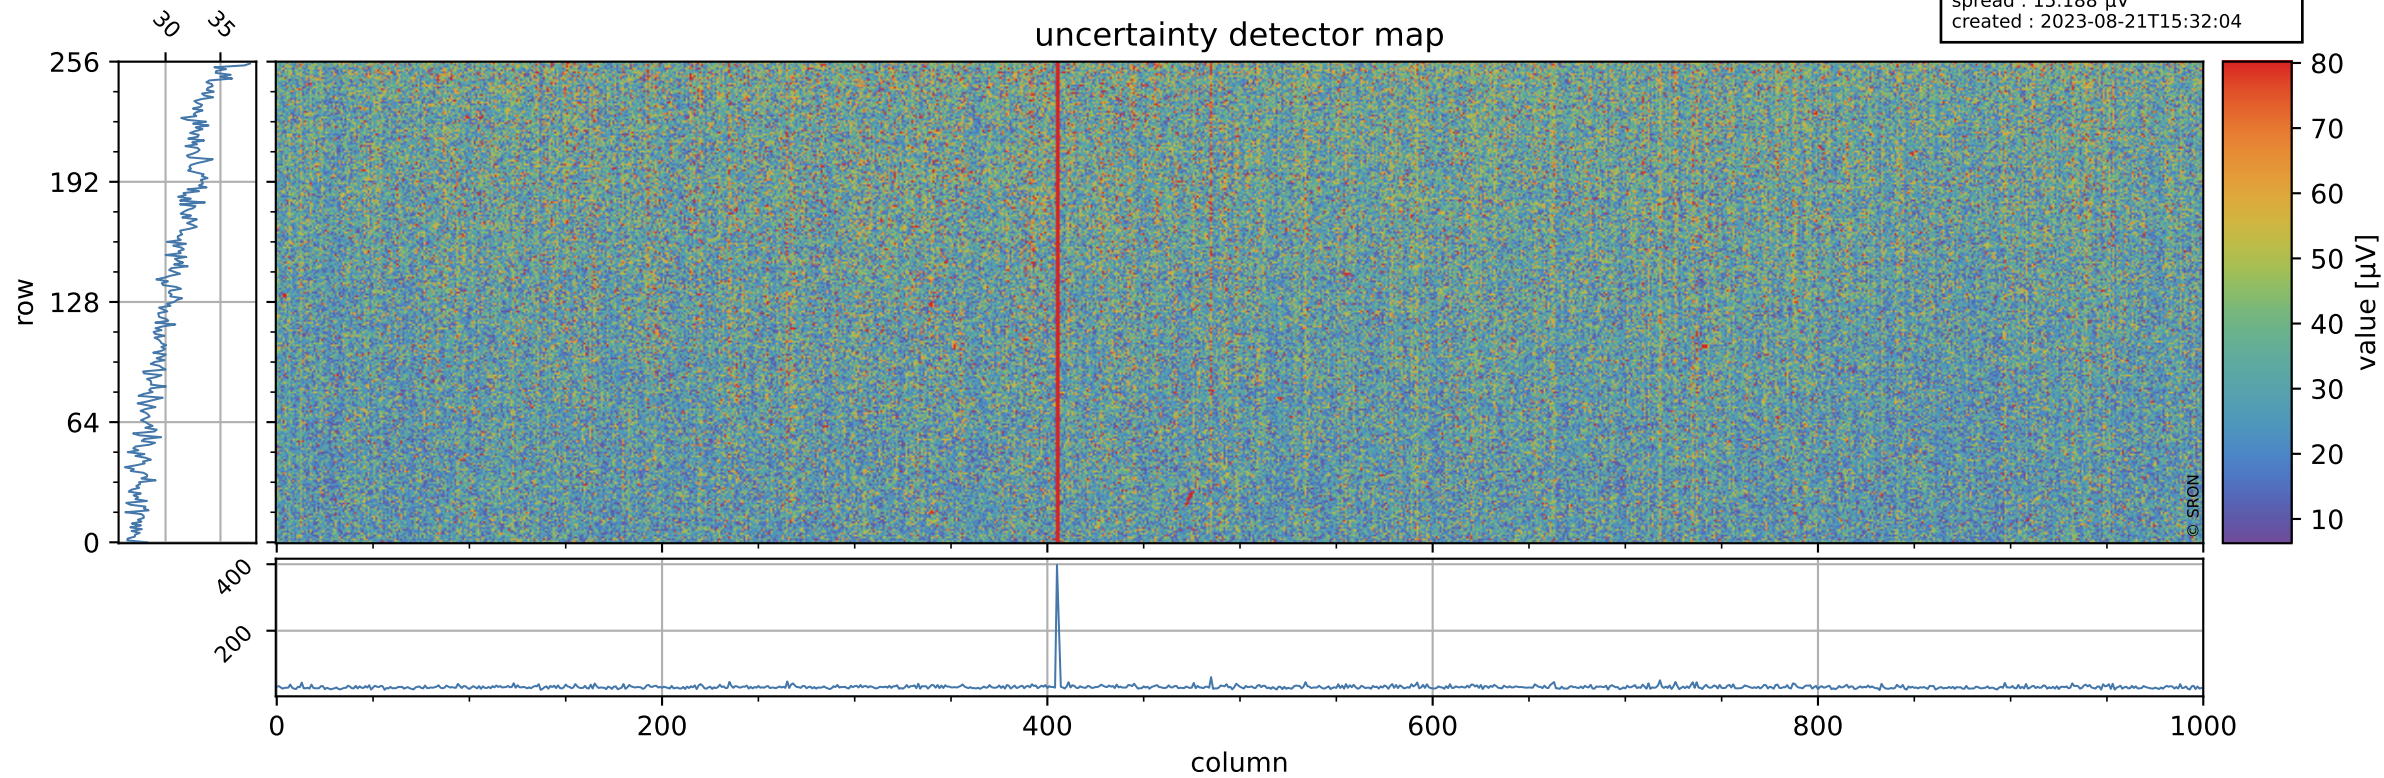

# Tropomi SWIR offset (official)

orbits : 19 in [29272, 29317]  
coverage : 2023-06-07 / 2023-06-10  
median : 0.52604 V  
spread : 0.03591 V  
created : 2023-08-21T15:32:03

## value detector map

# Tropomi SWIR offset (official)

orbits : 19 in [29272, 29317]  
coverage : 2023-06-07 / 2023-06-10  
median : 30.767  $\mu\text{V}$   
spread : 15.188  $\mu\text{V}$   
created : 2023-08-21T15:32:04

# Tropomi SWIR offset (official) ground-tracks of Sentinel-5P

orbits : 19 in [29272, 29317]  
coverage : 2023-06-07 / 2023-06-10  
created : 2023-08-21T15:32:04