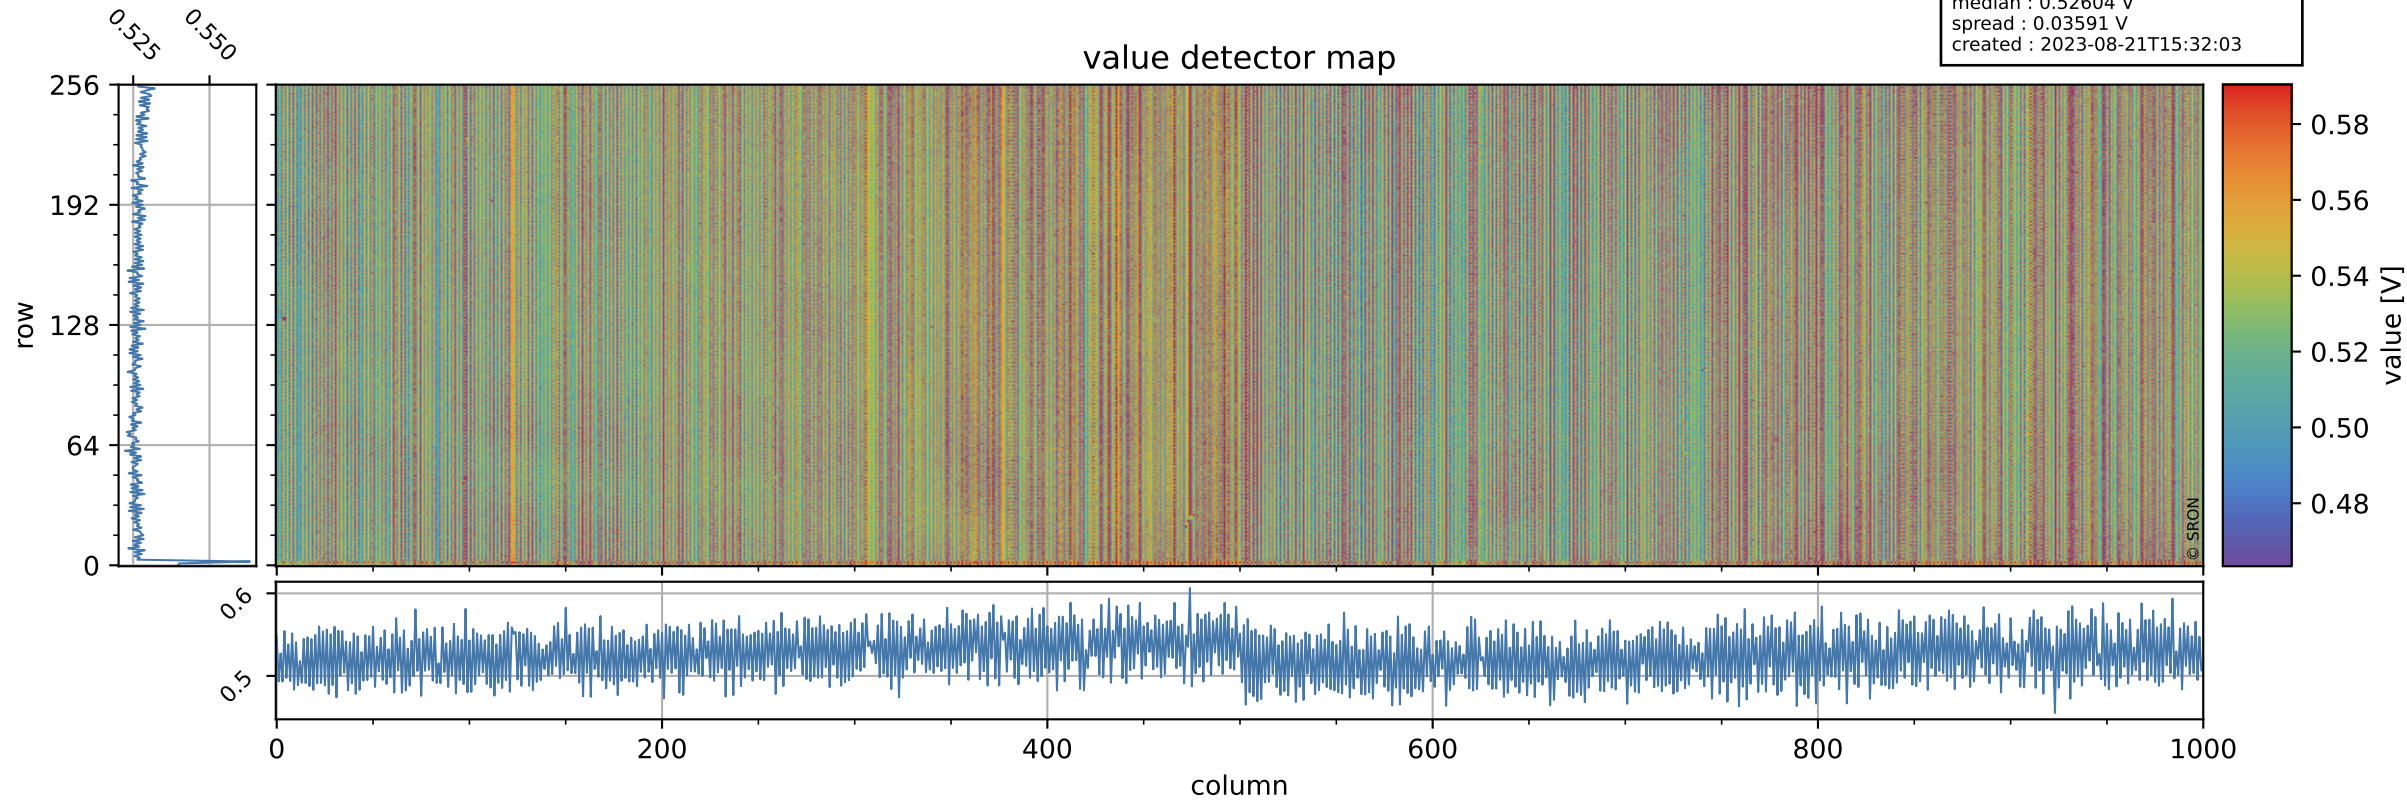

# Tropomi SWIR offset (official)

orbits : 19 in [29272, 29317]  
coverage : 2023-06-07 / 2023-06-10  
median : 0.52604 V  
spread : 0.03591 V  
created : 2023-08-21T15:32:03

## value detector map

# Tropomi SWIR offset (official)

orbits : 19 in [29272, 29317]  
coverage : 2023-06-07 / 2023-06-10  
median : 30.767  $\mu\text{V}$   
spread : 15.188  $\mu\text{V}$   
created : 2023-08-21T15:32:04

# Tropomi SWIR offset (official) ground-tracks of Sentinel-5P

orbits : 19 in [29272, 29317]  
coverage : 2023-06-07 / 2023-06-10  
created : 2023-08-21T15:32:04