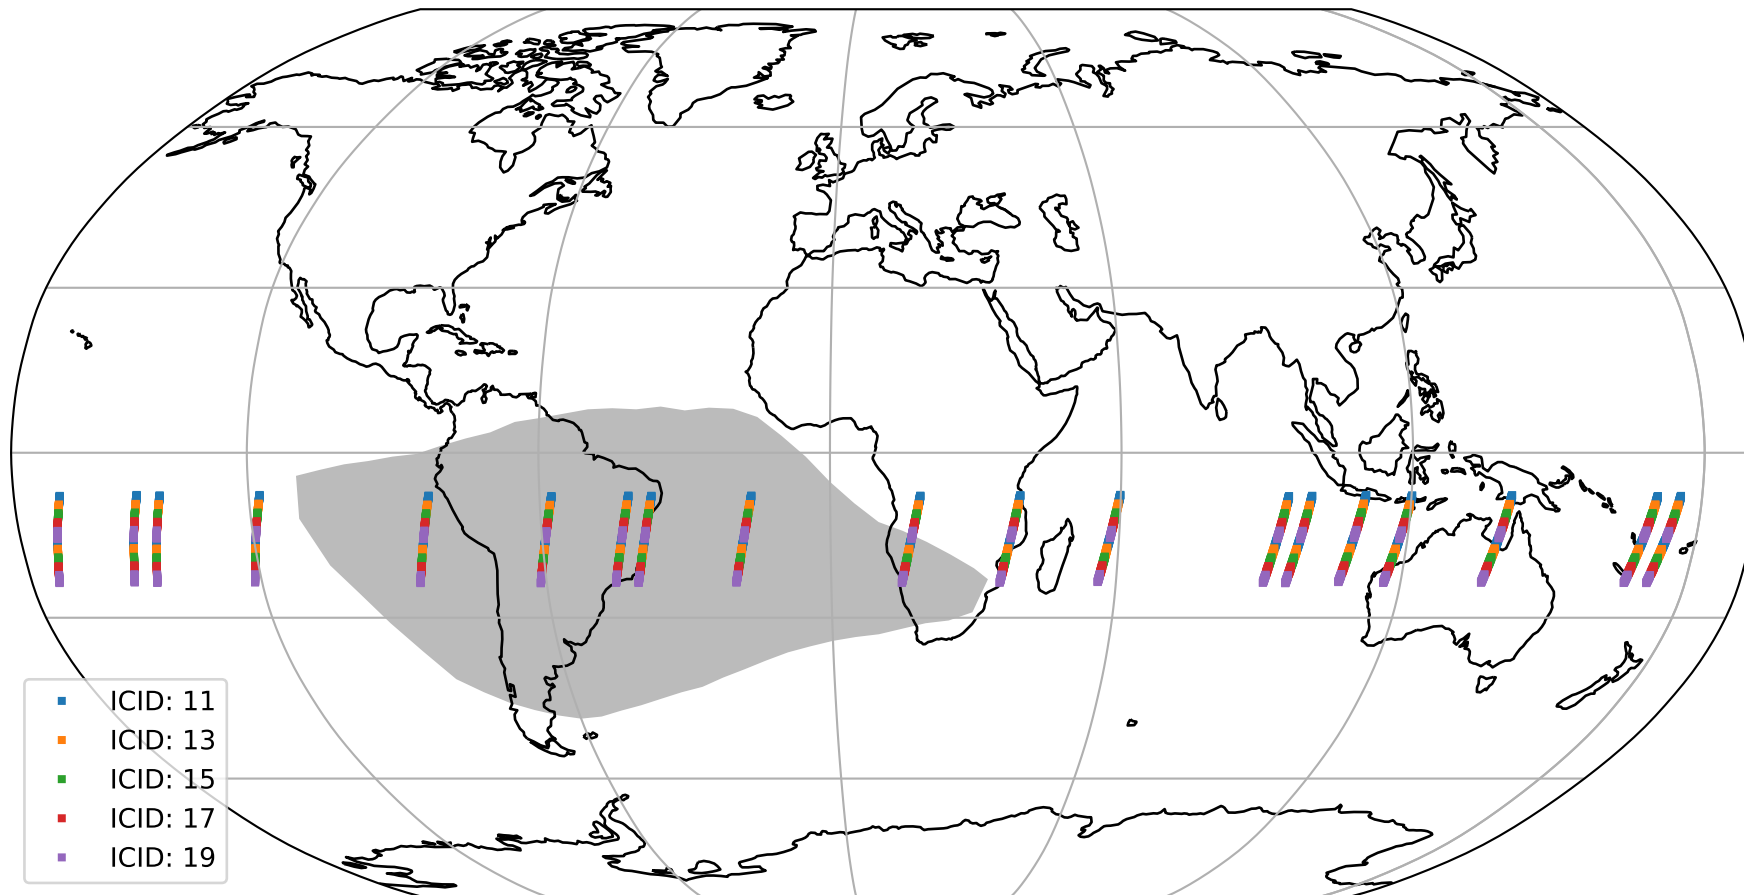

# Tropomi SWIR offset (official)

orbits : 19 in [29272, 29317]  
coverage : 2023-06-07 / 2023-06-10  
median : 30.767  $\mu\text{V}$   
spread : 15.188  $\mu\text{V}$   
created : 2023-08-21T15:32:04

# Tropomi SWIR offset (official)

orbits : 19 in [29272, 29317]  
coverage : 2023-06-07 / 2023-06-10  
median : 0.024093 mV  
spread : 0.41408 mV  
created : 2023-08-21T15:32:04

value compared with SWIR offset CKD

# Tropomi SWIR offset (official) ground-tracks of Sentinel-5P

orbits : 19 in [29272, 29317]  
coverage : 2023-06-07 / 2023-06-10  
created : 2023-08-21T15:32:04

# Tropomi SWIR offset (official)

orbits : [2827, 29317]  
coverage : 2018-04-30 / 2023-06-10  
created : 2023-08-21T15:32:04