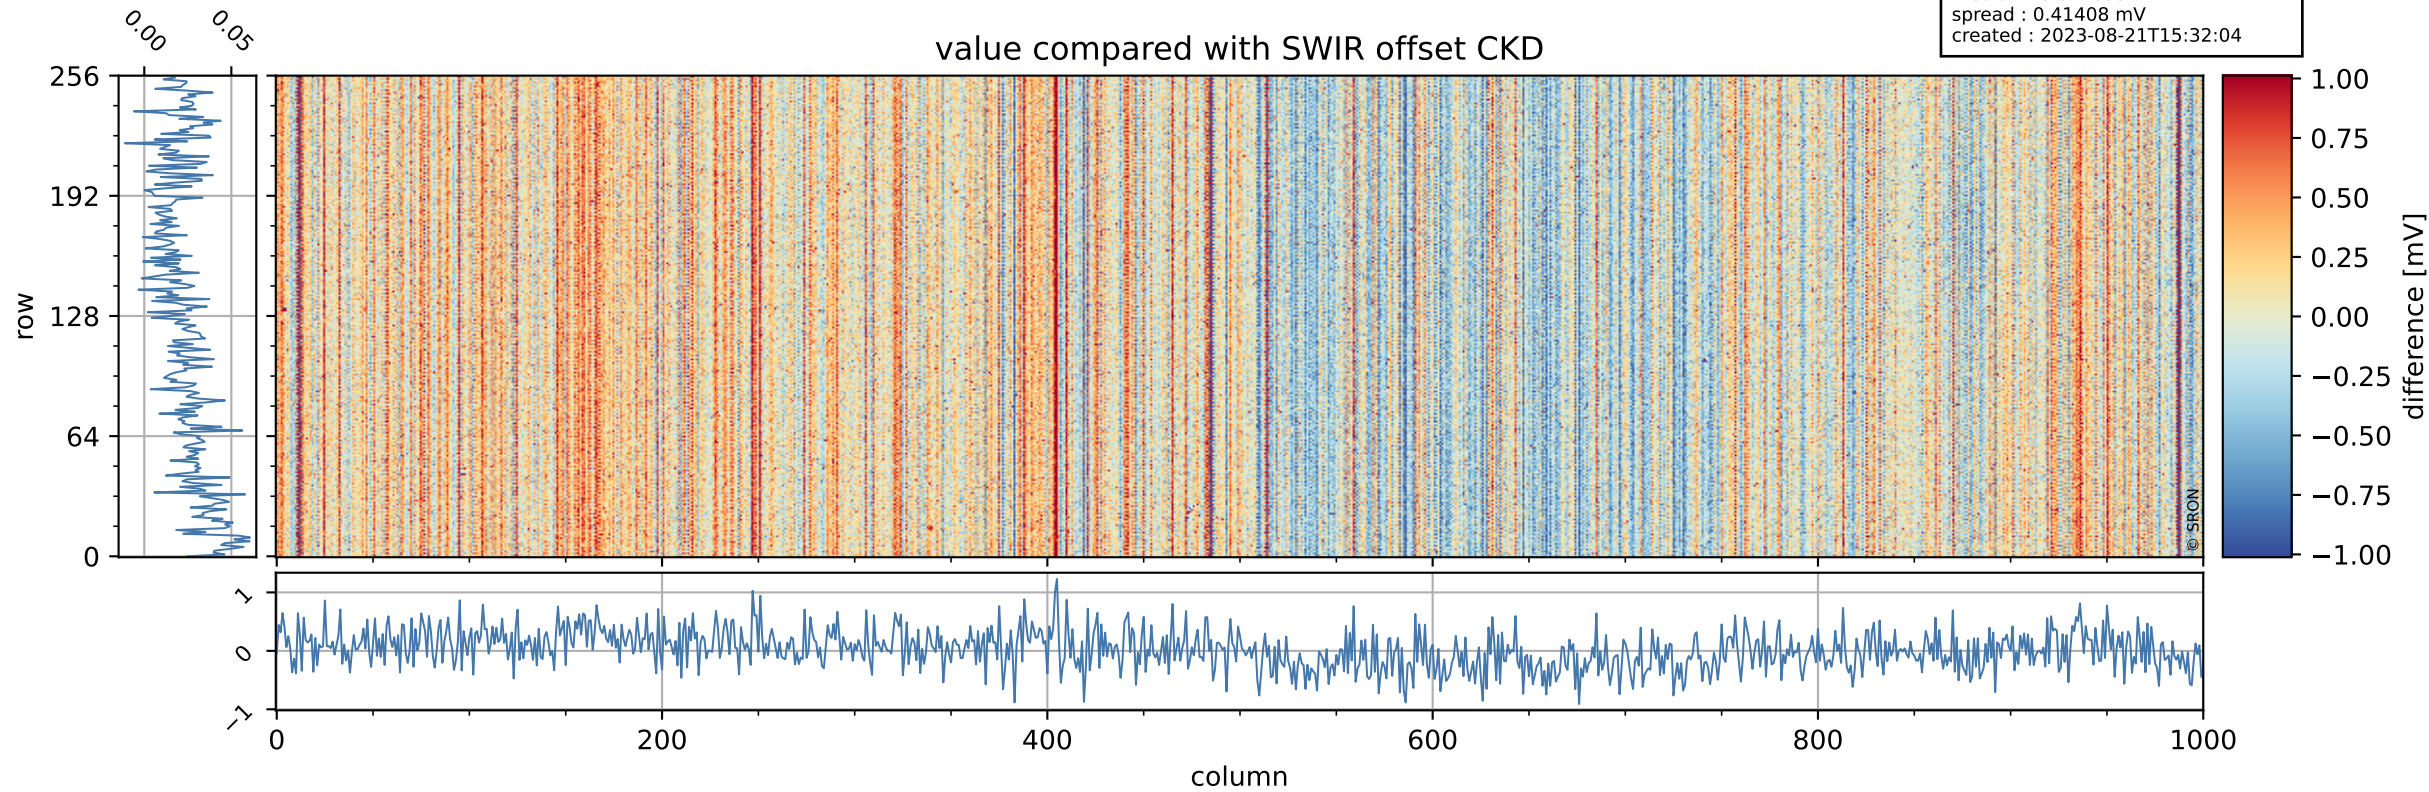

## value detector map

# Tropomi SWIR offset (official)

orbits : 19 in [29272, 29317]  
coverage : 2023-06-07 / 2023-06-10  
median : 30.767  $\mu\text{V}$   
spread : 15.188  $\mu\text{V}$   
created : 2023-08-21T15:32:04

# Tropomi SWIR offset (official)

orbits : 19 in [29272, 29317]  
coverage : 2023-06-07 / 2023-06-10  
median : 0.024093 mV  
spread : 0.41408 mV  
created : 2023-08-21T15:32:04

value compared with SWIR offset CKD

# Tropomi SWIR offset (official) ground-tracks of Sentinel-5P

orbits : 19 in [29272, 29317]  
coverage : 2023-06-07 / 2023-06-10  
created : 2023-08-21T15:32:04