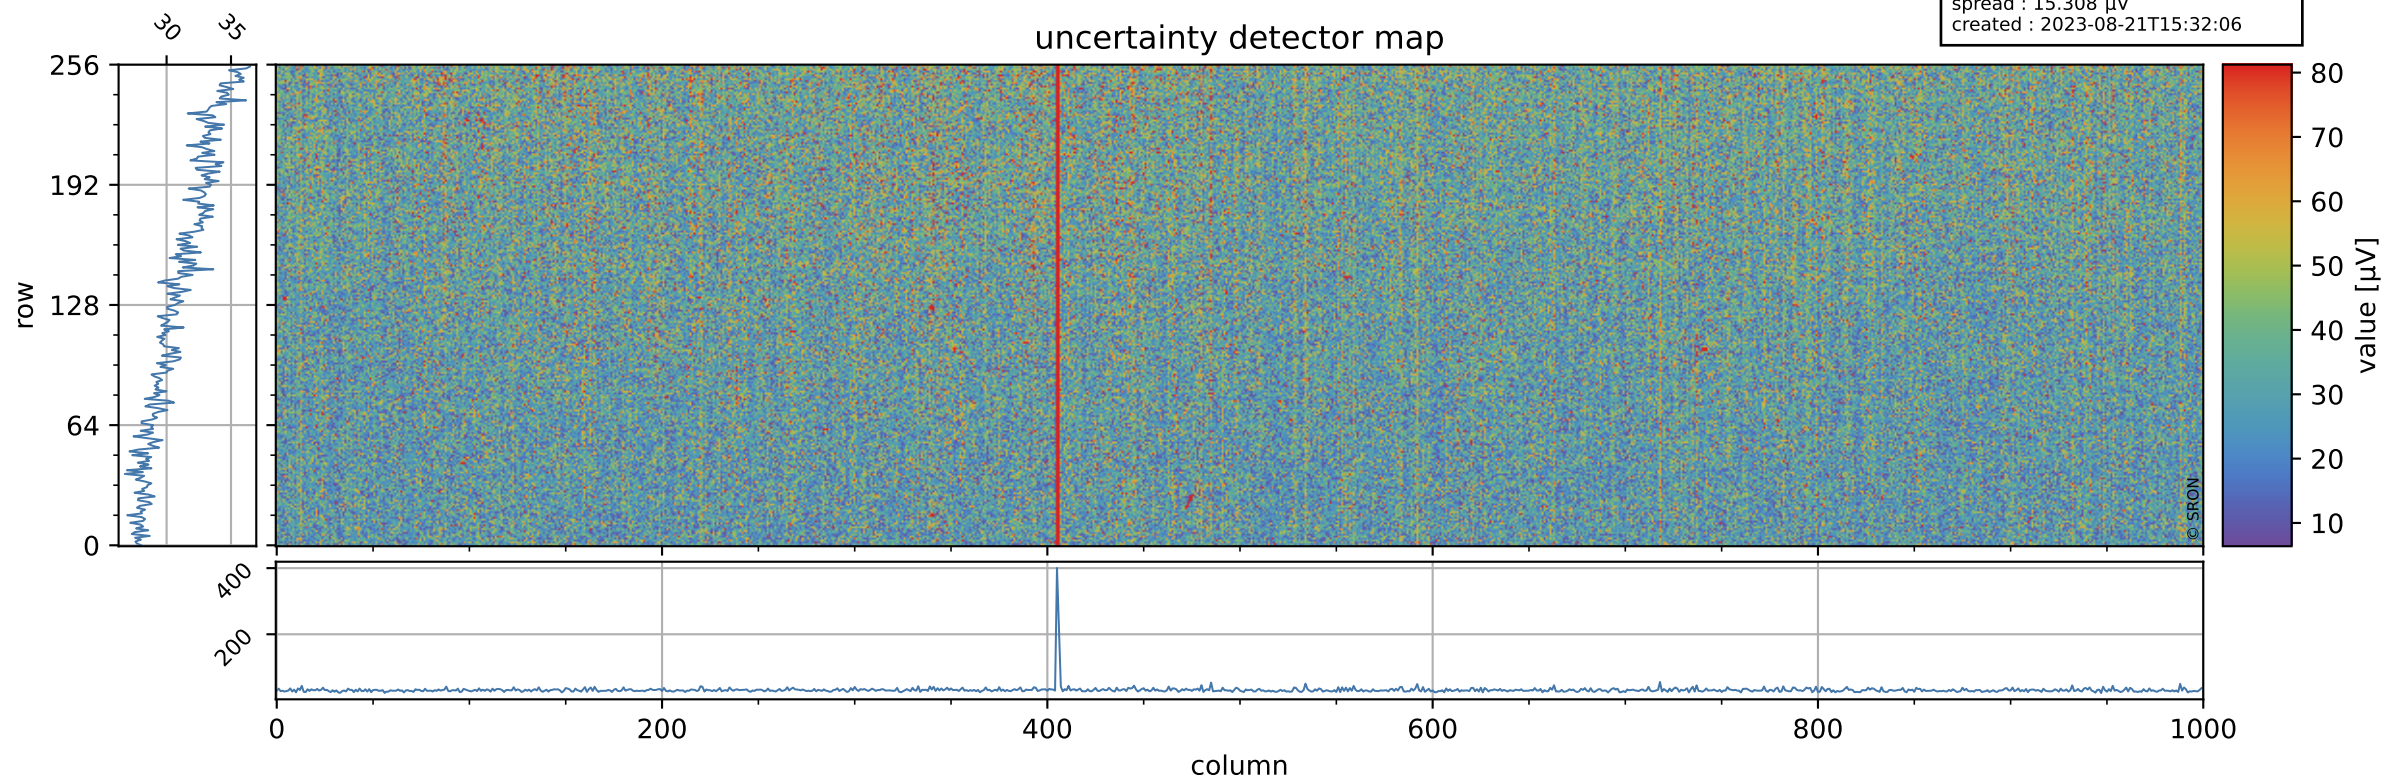

Tropomi SWIR offset (official)

orbits : 18 in [29287, 29332]
coverage : 2023-06-08 / 2023-06-11
median : 0.52603 V
spread : 0.035908 V
created : 2023-08-21T15:32:05

value detector map

Tropomi SWIR offset (official)

orbits : 18 in [29287, 29332]
coverage : 2023-06-08 / 2023-06-11
median : 31.177 μV
spread : 15.308 μV
created : 2023-08-21T15:32:06

Tropomi SWIR offset (official)

orbits : 18 in [29287, 29332]
coverage : 2023-06-08 / 2023-06-11
median : 0.016204 mV
spread : 0.41289 mV
created : 2023-08-21T15:32:06

value compared with SWIR offset CKD

Tropomi SWIR offset (official) ground-tracks of Sentinel-5P

orbits : 18 in [29287, 29332]
coverage : 2023-06-08 / 2023-06-11
created : 2023-08-21T15:32:06

Tropomi SWIR offset (official)

orbits : [2827, 29332]
coverage : 2018-04-30 / 2023-06-11
created : 2023-08-21T15:32:07

trend of detector median & temperatures