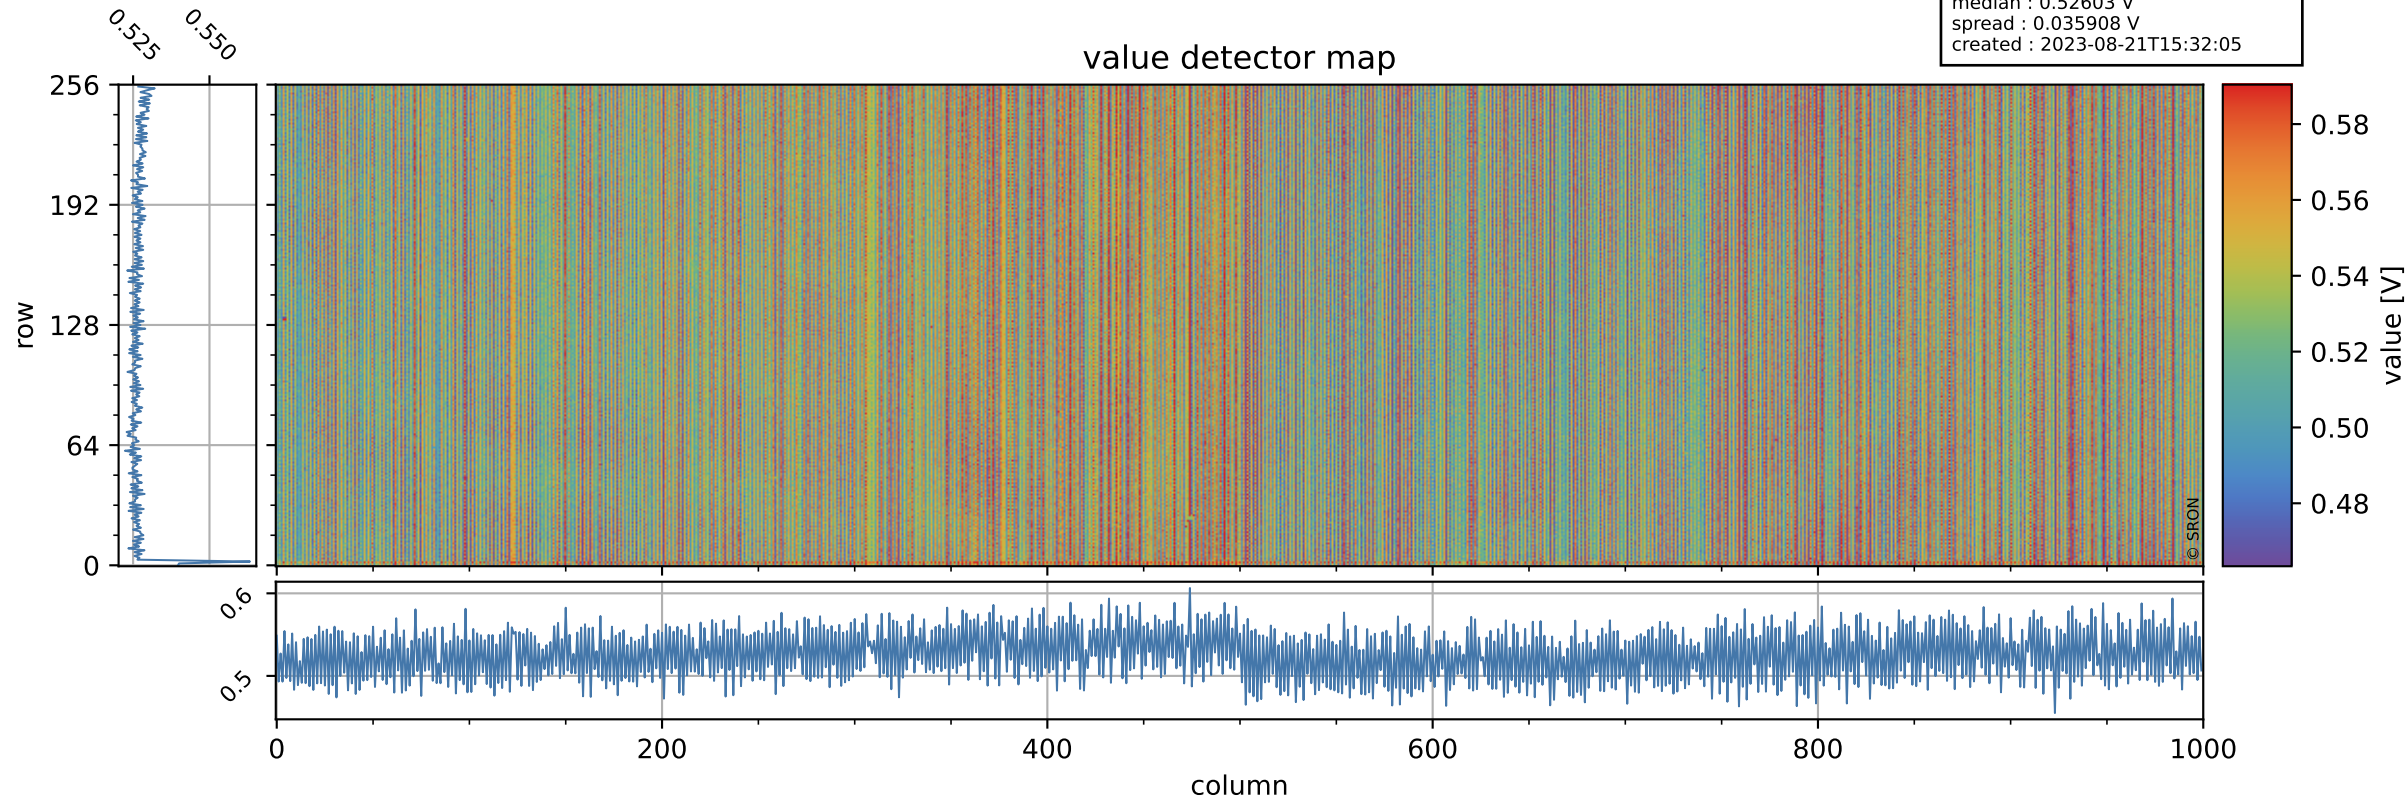

Tropomi SWIR offset (official)

orbits : 18 in [29287, 29332]
coverage : 2023-06-08 / 2023-06-11
median : 0.52603 V
spread : 0.035908 V
created : 2023-08-21T15:32:05

value detector map

Tropomi SWIR offset (official)

orbits : 18 in [29287, 29332]
coverage : 2023-06-08 / 2023-06-11
median : 31.177 μV
spread : 15.308 μV
created : 2023-08-21T15:32:06

Tropomi SWIR offset (official)

orbits : 18 in [29287, 29332]
coverage : 2023-06-08 / 2023-06-11
median : 0.016204 mV
spread : 0.41289 mV
created : 2023-08-21T15:32:06

value compared with SWIR offset CKD

Tropomi SWIR offset (official) ground-tracks of Sentinel-5P

orbits : 18 in [29287, 29332]
coverage : 2023-06-08 / 2023-06-11
created : 2023-08-21T15:32:06

Tropomi SWIR offset (official)

orbits : [2827, 29332]
coverage : 2018-04-30 / 2023-06-11
created : 2023-08-21T15:32:07

trend of detector median & temperatures