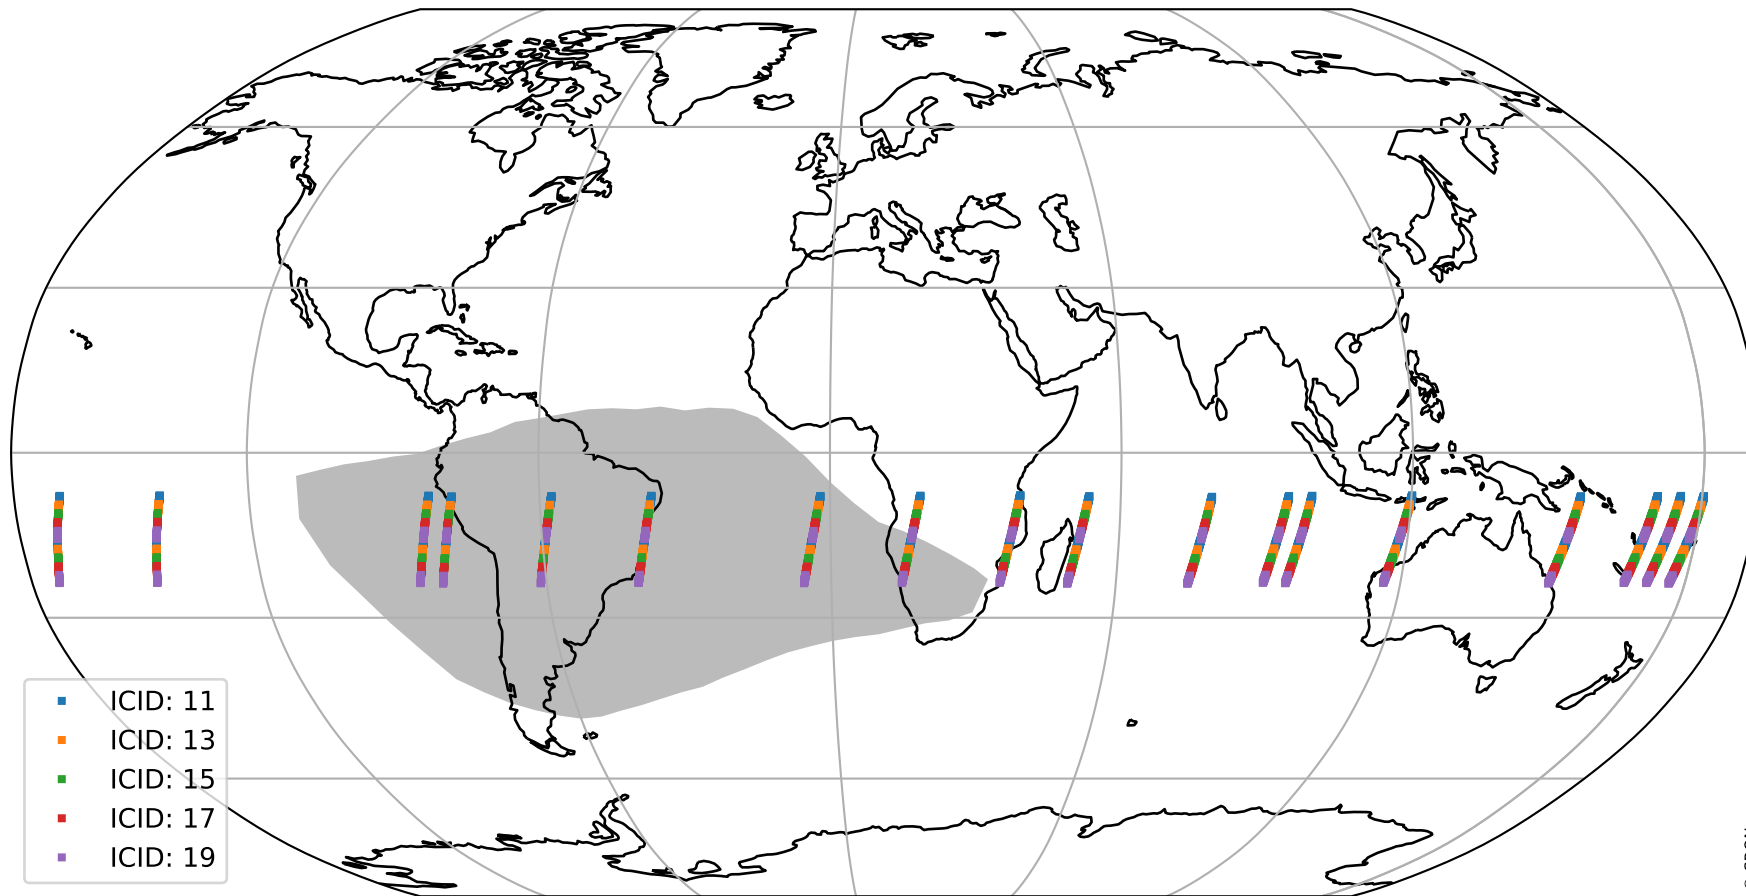

Tropomi SWIR offset (official)

orbits : 18 in [29287, 29332]
coverage : 2023-06-08 / 2023-06-11
median : 0.52603 V
spread : 0.035908 V
created : 2023-08-21T15:32:05

value detector map

Tropomi SWIR offset (official)

orbits : 18 in [29287, 29332]
coverage : 2023-06-08 / 2023-06-11
median : 31.177 μV
spread : 15.308 μV
created : 2023-08-21T15:32:06

Tropomi SWIR offset (official)

orbits : 18 in [29287, 29332]
coverage : 2023-06-08 / 2023-06-11
median : 0.016204 mV
spread : 0.41289 mV
created : 2023-08-21T15:32:06

value compared with SWIR offset CKD

Tropomi SWIR offset (official) ground-tracks of Sentinel-5P

orbits : 18 in [29287, 29332]
coverage : 2023-06-08 / 2023-06-11
created : 2023-08-21T15:32:06

Tropomi SWIR offset (official)

orbits : [2827, 29332]
coverage : 2018-04-30 / 2023-06-11
created : 2023-08-21T15:32:07

trend of detector median & temperatures