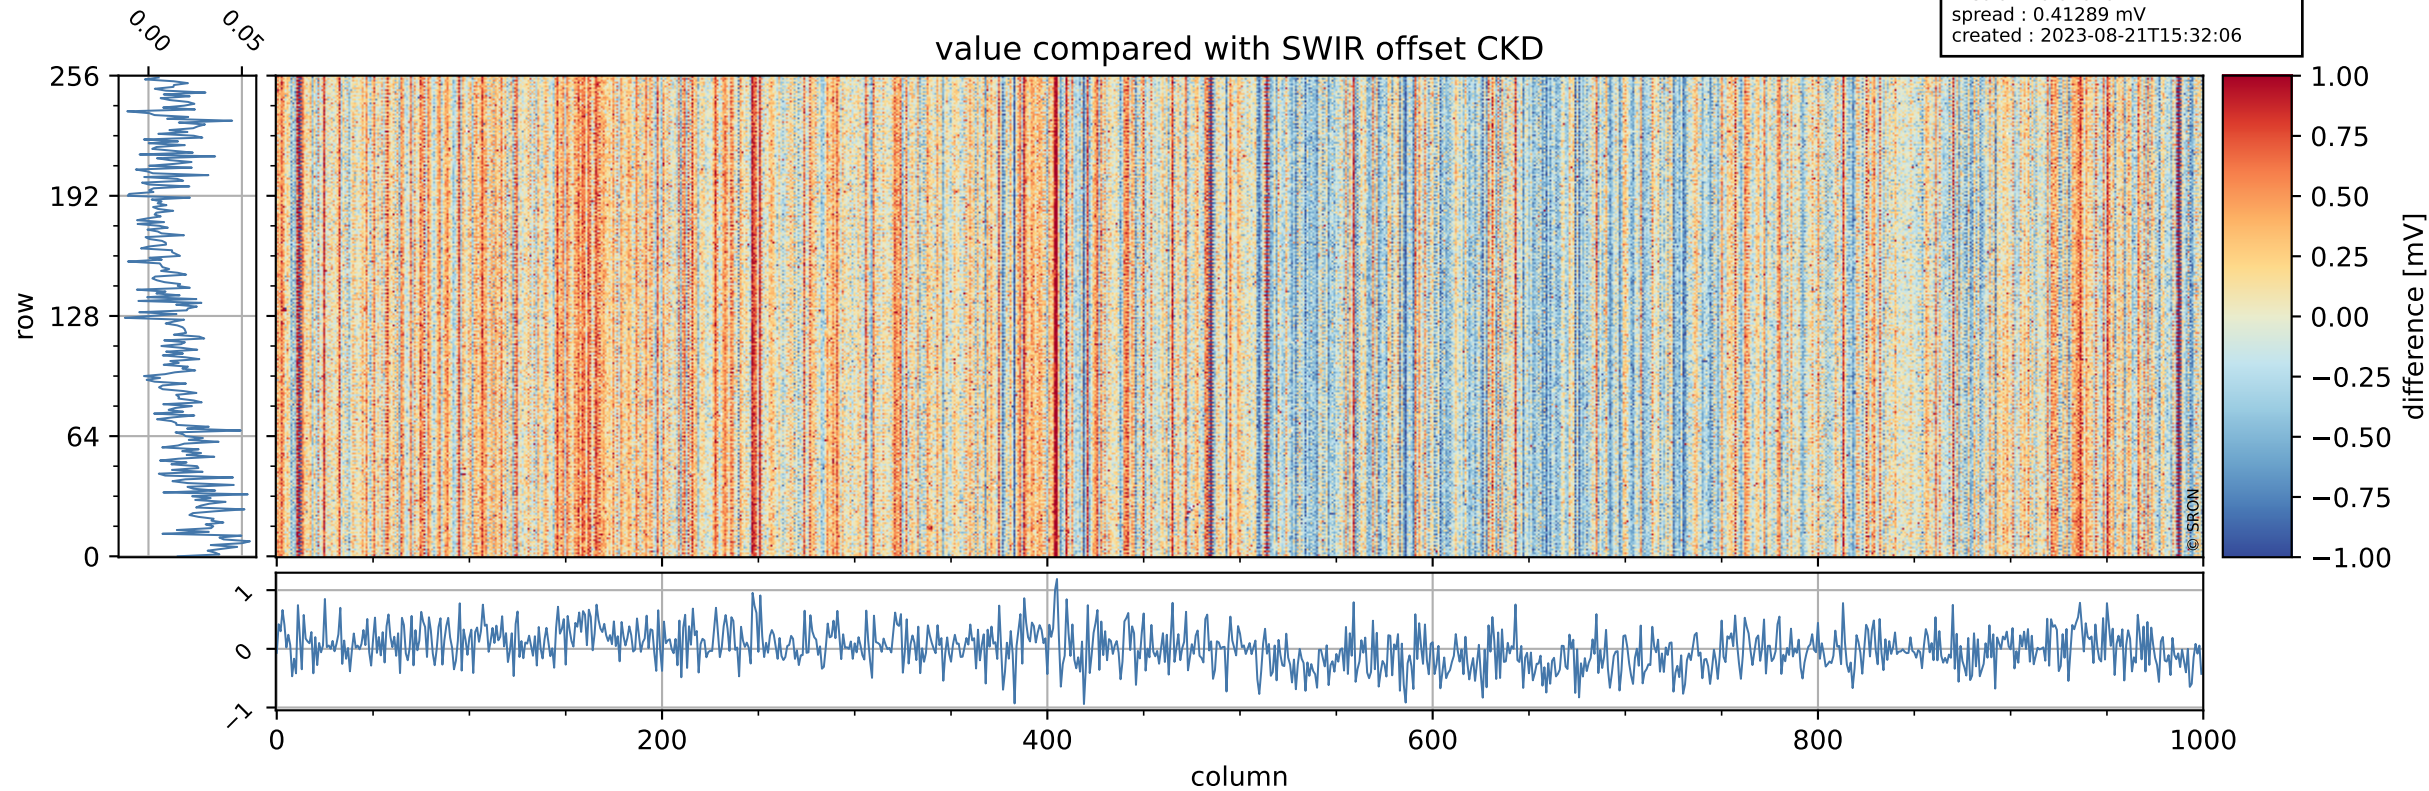

Tropomi SWIR offset (official)

orbits : 18 in [29287, 29332]
coverage : 2023-06-08 / 2023-06-11
median : 0.52603 V
spread : 0.035908 V
created : 2023-08-21T15:32:05

value detector map

Tropomi SWIR offset (official)

orbits : 18 in [29287, 29332]
coverage : 2023-06-08 / 2023-06-11
median : 31.177 μV
spread : 15.308 μV
created : 2023-08-21T15:32:06

Tropomi SWIR offset (official)

orbits : 18 in [29287, 29332]
coverage : 2023-06-08 / 2023-06-11
median : 0.016204 mV
spread : 0.41289 mV
created : 2023-08-21T15:32:06

value compared with SWIR offset CKD

Tropomi SWIR offset (official) ground-tracks of Sentinel-5P

orbits : 18 in [29287, 29332]
coverage : 2023-06-08 / 2023-06-11
created : 2023-08-21T15:32:06

Tropomi SWIR offset (official)

orbits : [2827, 29332]
coverage : 2018-04-30 / 2023-06-11
created : 2023-08-21T15:32:07

trend of detector median & temperatures