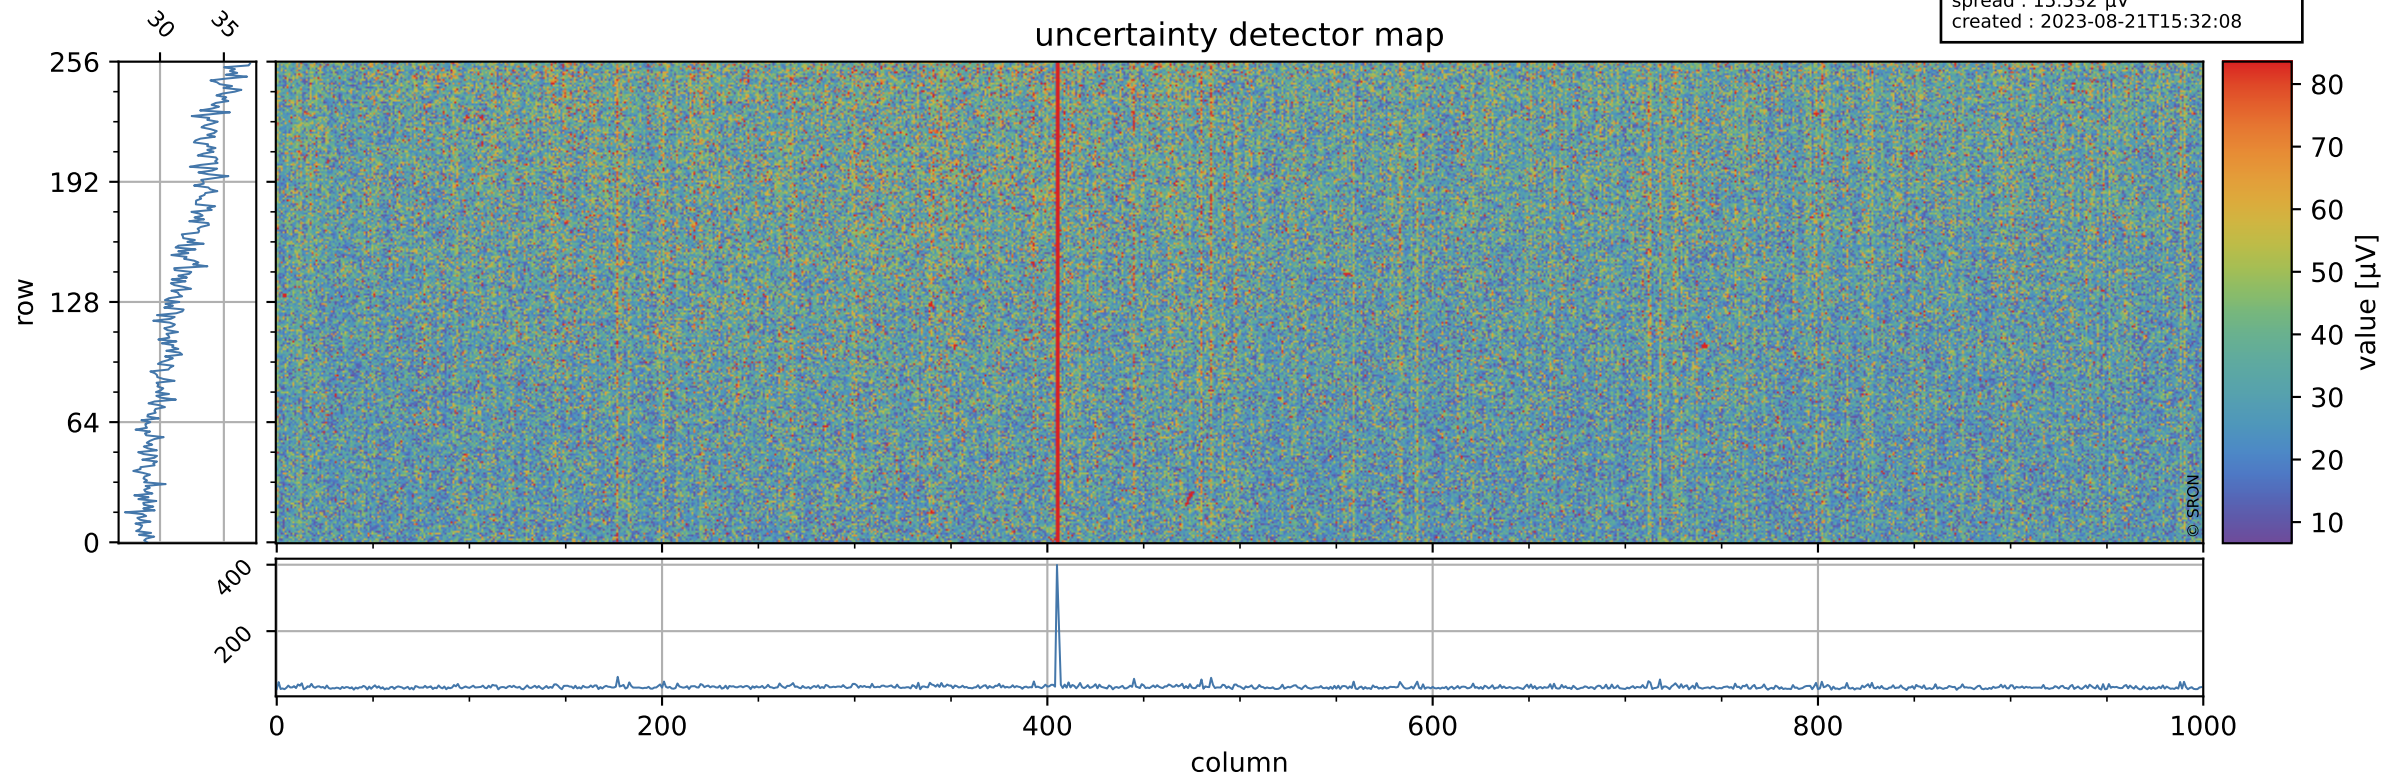

Tropomi SWIR offset (official)

orbits : 19 in [29302, 29347]
coverage : 2023-06-09 / 2023-06-12
median : 0.52602 V
spread : 0.035907 V
created : 2023-08-21T15:32:08

value detector map

Tropomi SWIR offset (official)

orbits : 19 in [29302, 29347]
coverage : 2023-06-09 / 2023-06-12
median : 31.823 μV
spread : 15.532 μV
created : 2023-08-21T15:32:08

Tropomi SWIR offset (official)

orbits : 19 in [29302, 29347]
coverage : 2023-06-09 / 2023-06-12
median : 0.0058727 mV
spread : 0.41066 mV
created : 2023-08-21T15:32:08

value compared with SWIR offset CKD

Tropomi SWIR offset (official) ground-tracks of Sentinel-5P

orbits : 19 in [29302, 29347]
coverage : 2023-06-09 / 2023-06-12
created : 2023-08-21T15:32:09

Tropomi SWIR offset (official)

orbits : [2827, 29347]
coverage : 2018-04-30 / 2023-06-12
created : 2023-08-21T15:32:09

trend of detector median & temperatures