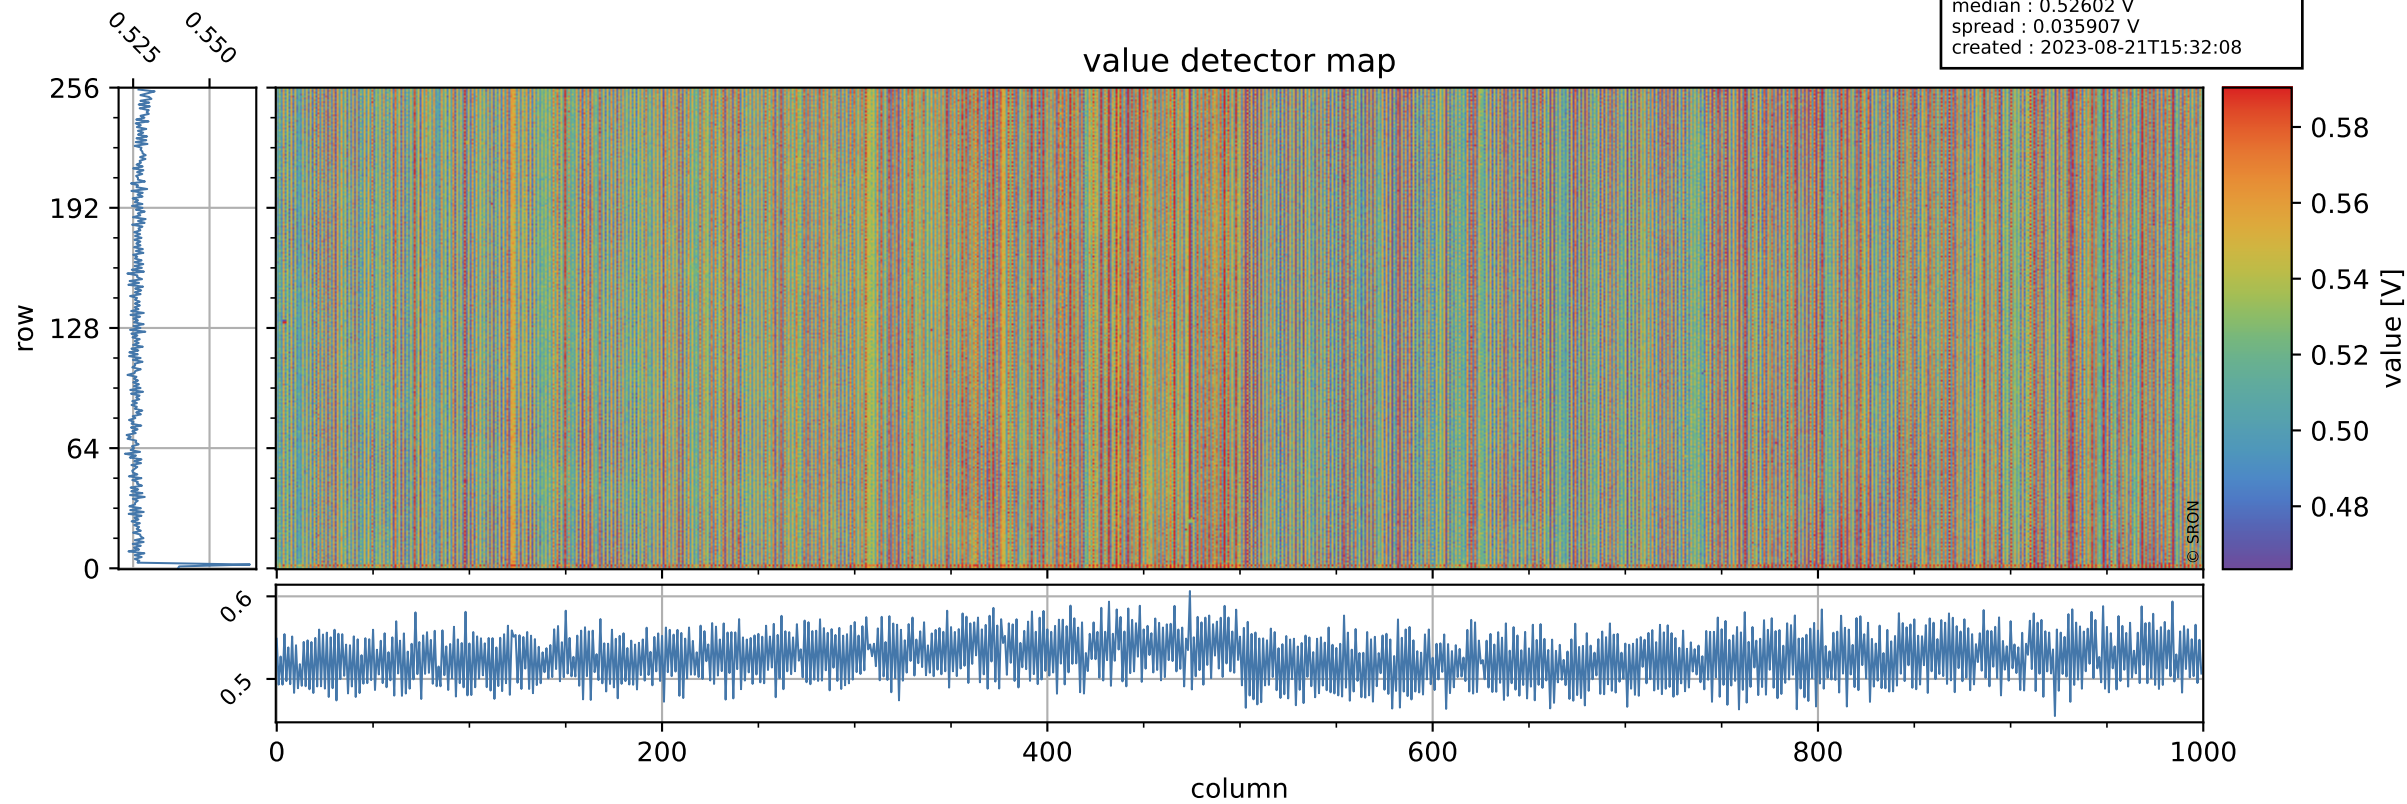

Tropomi SWIR offset (official)

orbits : 19 in [29302, 29347]
coverage : 2023-06-09 / 2023-06-12
median : 0.52602 V
spread : 0.035907 V
created : 2023-08-21T15:32:08

value detector map

Tropomi SWIR offset (official)

orbits : 19 in [29302, 29347]
coverage : 2023-06-09 / 2023-06-12
median : 31.823 μV
spread : 15.532 μV
created : 2023-08-21T15:32:08

Tropomi SWIR offset (official)

orbits : 19 in [29302, 29347]
coverage : 2023-06-09 / 2023-06-12
median : 0.0058727 mV
spread : 0.41066 mV
created : 2023-08-21T15:32:08

value compared with SWIR offset CKD

Tropomi SWIR offset (official) ground-tracks of Sentinel-5P

orbits : 19 in [29302, 29347]
coverage : 2023-06-09 / 2023-06-12
created : 2023-08-21T15:32:09

Tropomi SWIR offset (official)

orbits : [2827, 29347]
coverage : 2018-04-30 / 2023-06-12
created : 2023-08-21T15:32:09

trend of detector median & temperatures