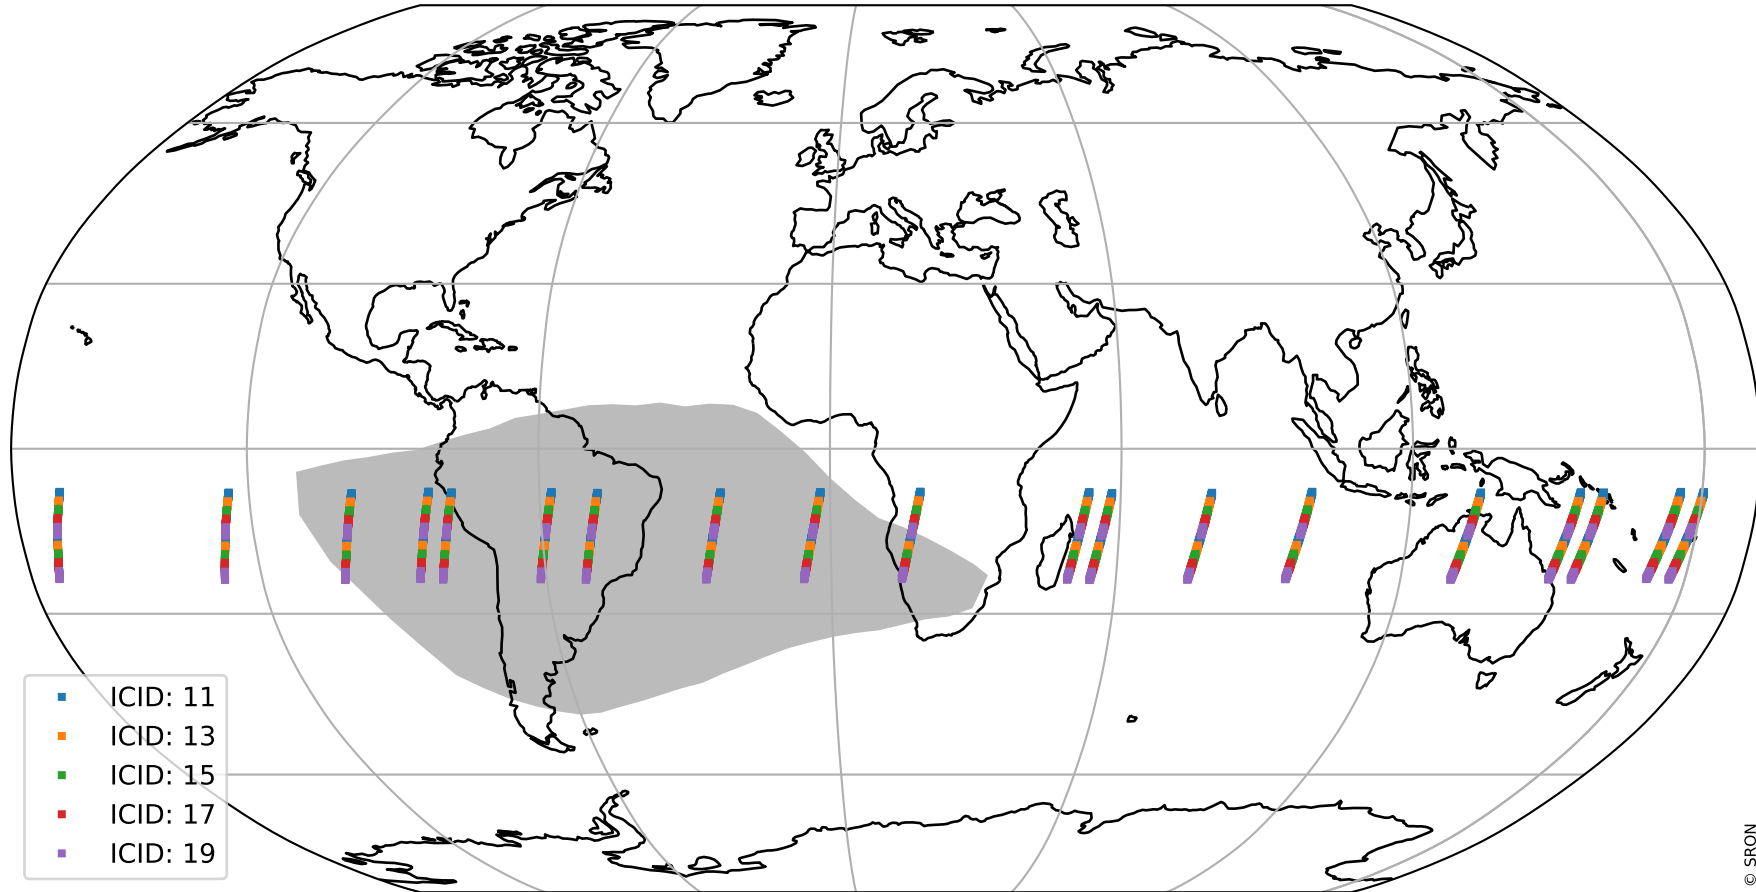

Tropomi SWIR offset (official)

orbits : 19 in [29302, 29347]
coverage : 2023-06-09 / 2023-06-12
median : 0.52602 V
spread : 0.035907 V
created : 2023-08-21T15:32:08

value detector map

Tropomi SWIR offset (official)

orbits : 19 in [29302, 29347]
coverage : 2023-06-09 / 2023-06-12
median : 31.823 μV
spread : 15.532 μV
created : 2023-08-21T15:32:08

Tropomi SWIR offset (official)

orbits : 19 in [29302, 29347]
coverage : 2023-06-09 / 2023-06-12
median : 0.0058727 mV
spread : 0.41066 mV
created : 2023-08-21T15:32:08

value compared with SWIR offset CKD

Tropomi SWIR offset (official) ground-tracks of Sentinel-5P

orbits : 19 in [29302, 29347]
coverage : 2023-06-09 / 2023-06-12
created : 2023-08-21T15:32:09

Tropomi SWIR offset (official)

orbits : [2827, 29347]
coverage : 2018-04-30 / 2023-06-12
created : 2023-08-21T15:32:09

trend of detector median & temperatures