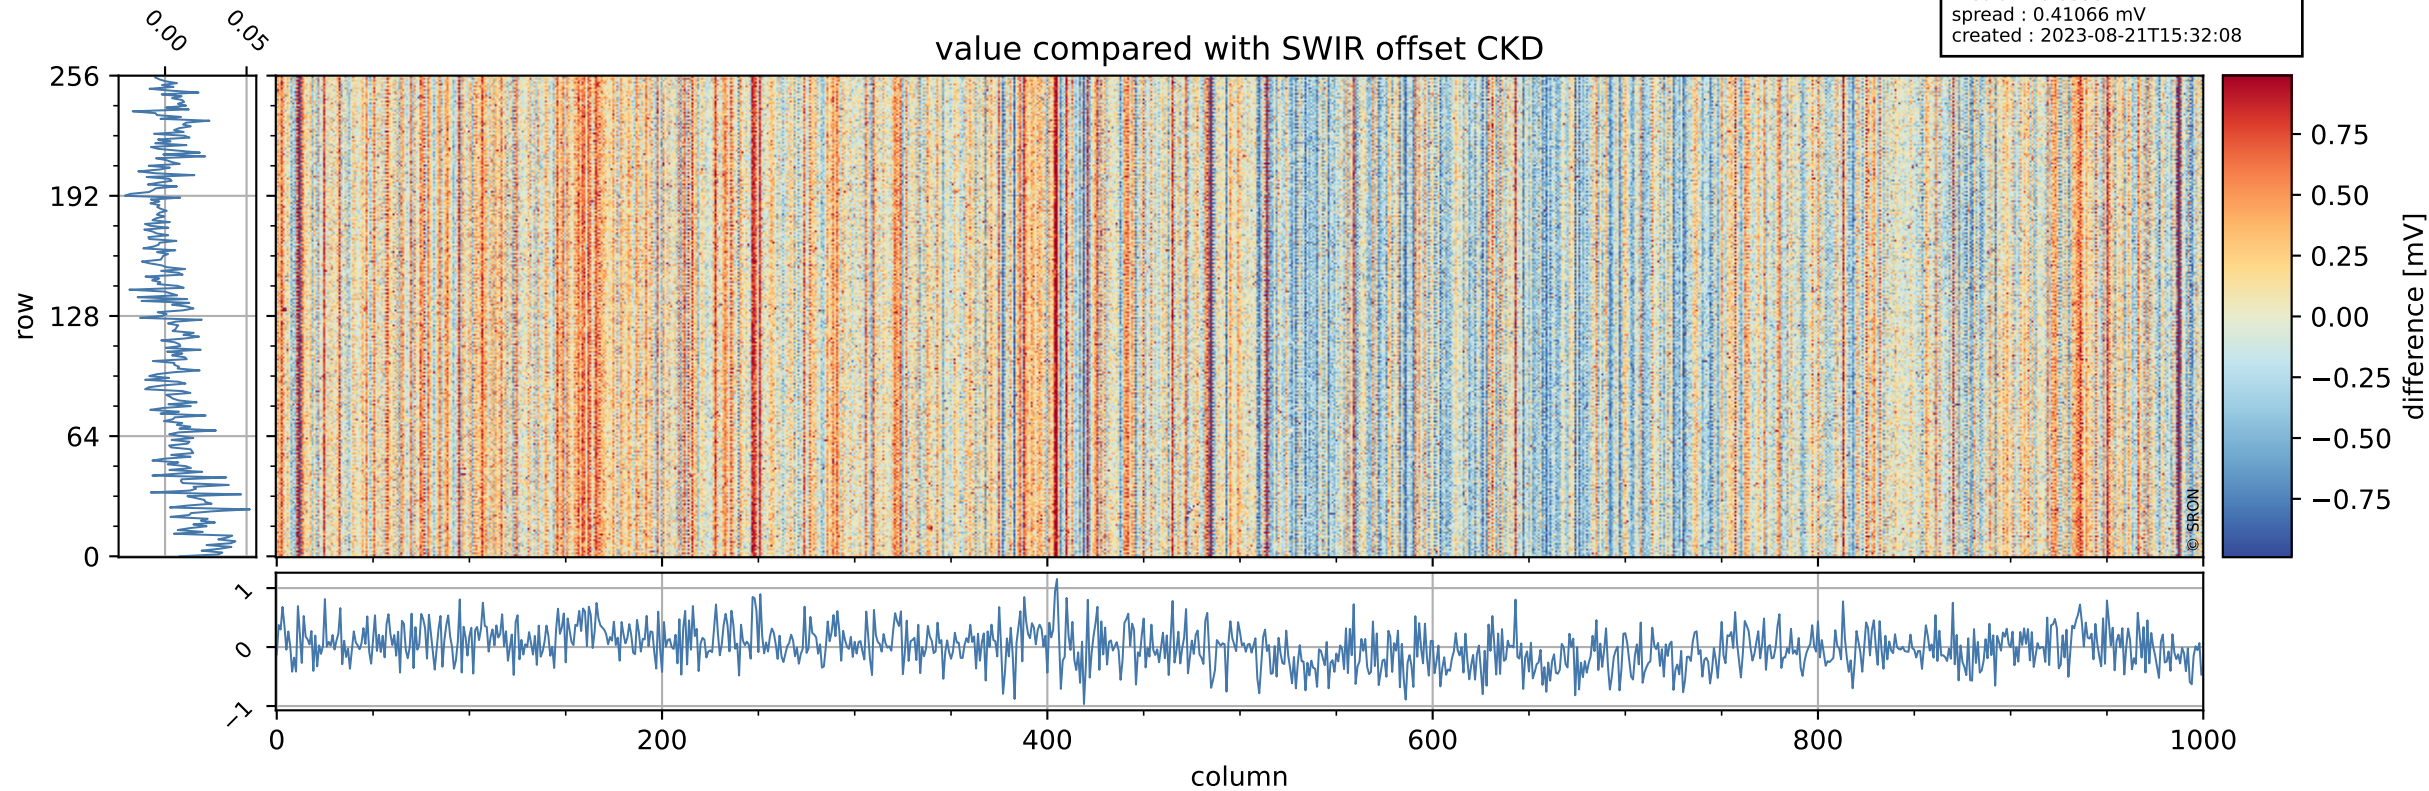

Tropomi SWIR offset (official)

orbits : 19 in [29302, 29347]
coverage : 2023-06-09 / 2023-06-12
median : 0.52602 V
spread : 0.035907 V
created : 2023-08-21T15:32:08

value detector map

Tropomi SWIR offset (official)

orbits : 19 in [29302, 29347]
coverage : 2023-06-09 / 2023-06-12
median : 31.823 μV
spread : 15.532 μV
created : 2023-08-21T15:32:08

Tropomi SWIR offset (official)

orbits : 19 in [29302, 29347]
coverage : 2023-06-09 / 2023-06-12
median : 0.0058727 mV
spread : 0.41066 mV
created : 2023-08-21T15:32:08

value compared with SWIR offset CKD

Tropomi SWIR offset (official) ground-tracks of Sentinel-5P

orbits : 19 in [29302, 29347]
coverage : 2023-06-09 / 2023-06-12
created : 2023-08-21T15:32:09

Tropomi SWIR offset (official)

orbits : [2827, 29347]
coverage : 2018-04-30 / 2023-06-12
created : 2023-08-21T15:32:09

trend of detector median & temperatures