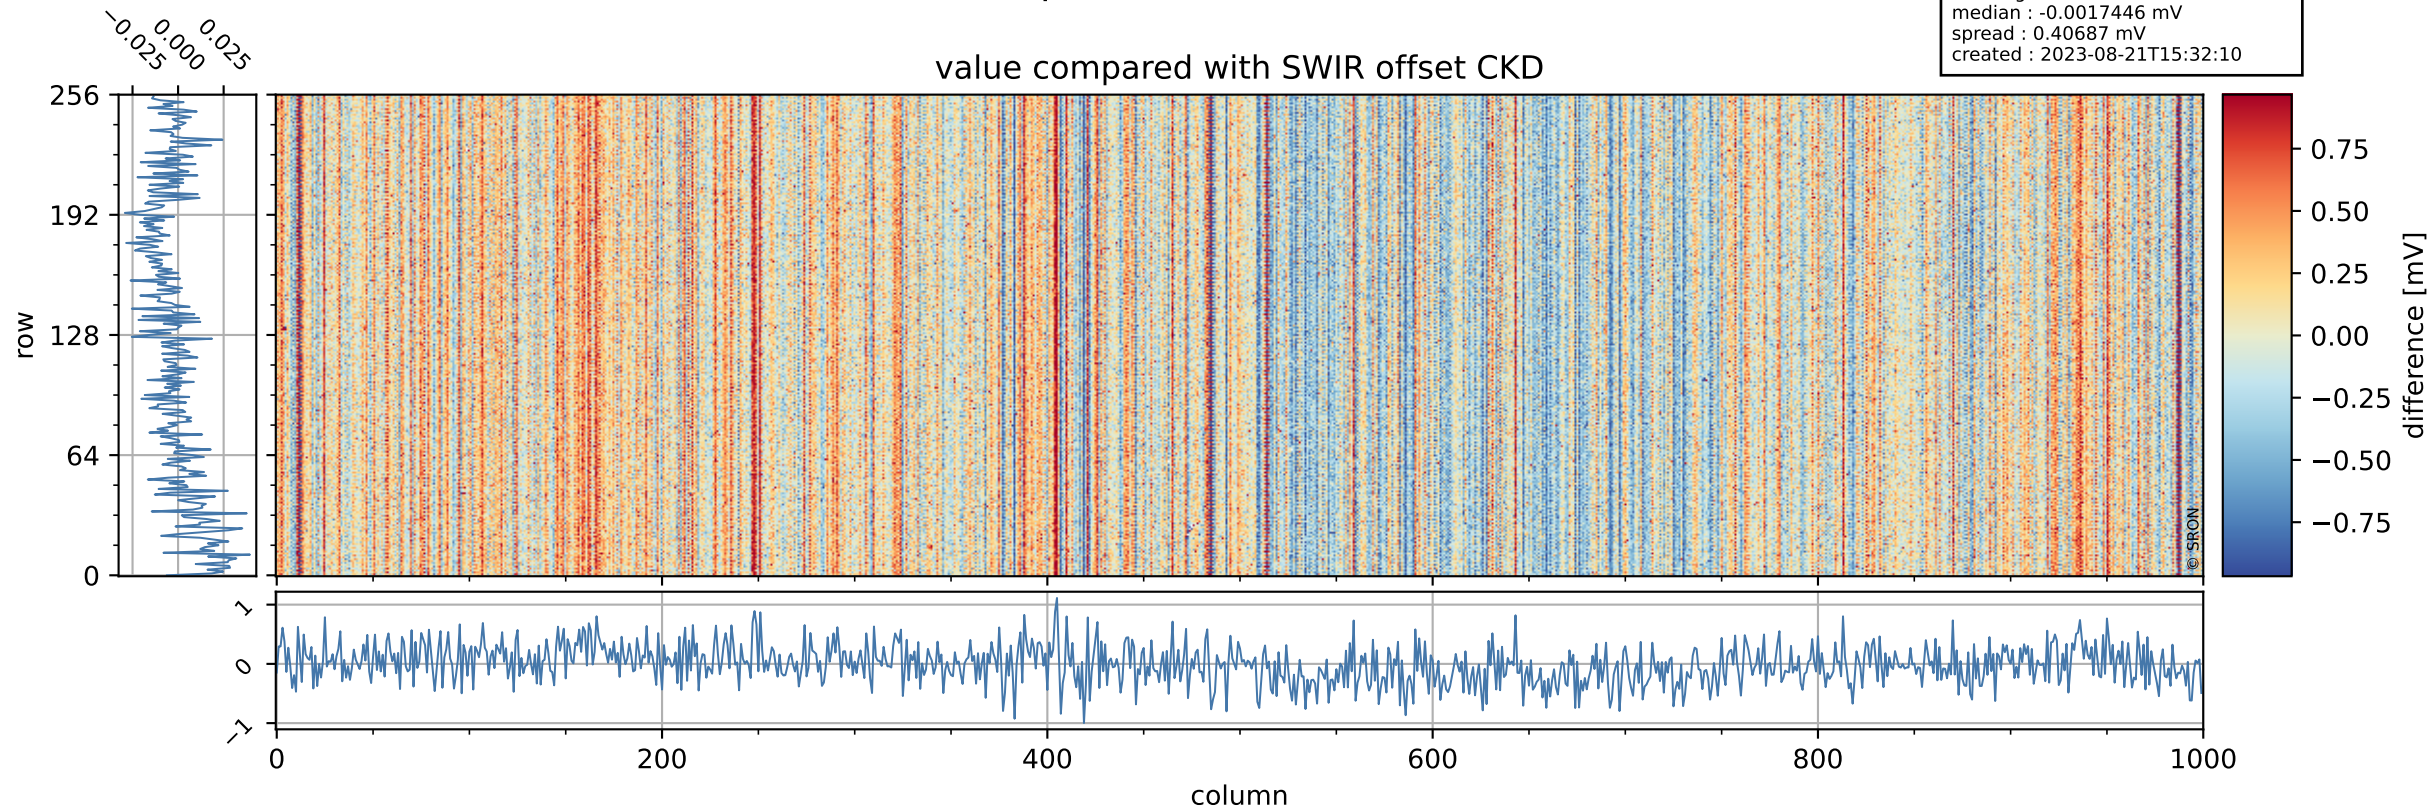

## value detector map

# Tropomi SWIR offset (official)

orbits : 19 in [29317, 29362]  
coverage : 2023-06-10 / 2023-06-13  
median : 29.702  $\mu\text{V}$   
spread : 14.708  $\mu\text{V}$   
created : 2023-08-21T15:32:10

# Tropomi SWIR offset (official) ground-tracks of Sentinel-5P

orbits : 19 in [29317, 29362]  
coverage : 2023-06-10 / 2023-06-13  
created : 2023-08-21T15:32:11

# Tropomi SWIR offset (official)

orbits : [2827, 29362]  
coverage : 2018-04-30 / 2023-06-13  
created : 2023-08-21T15:32:11