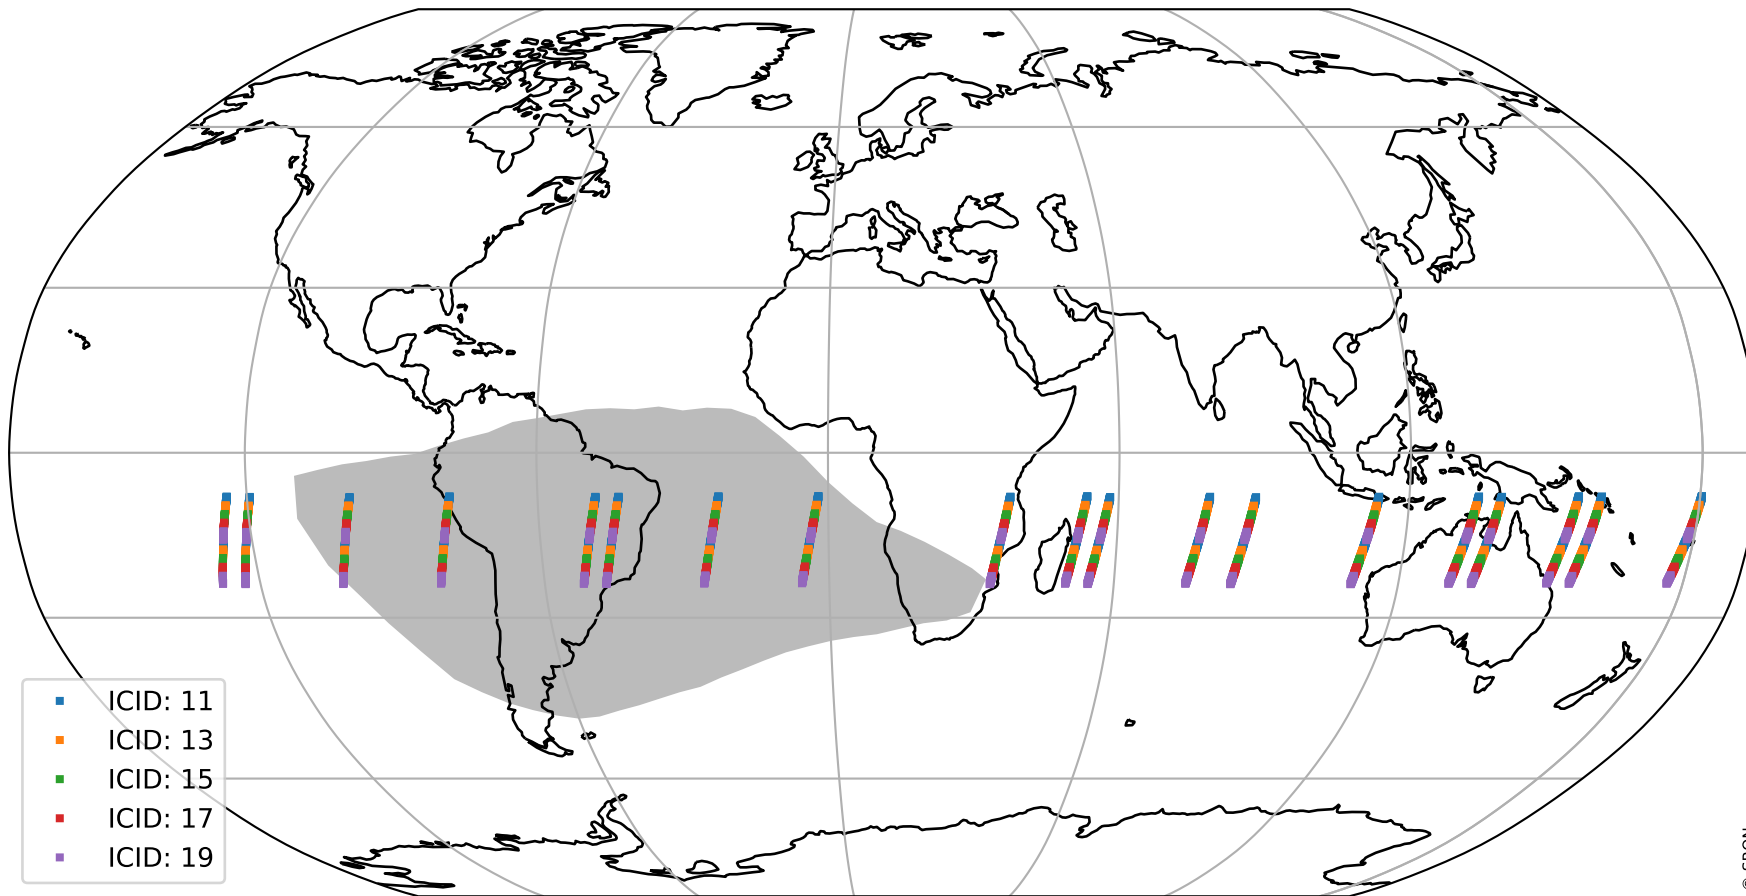

# Tropomi SWIR offset (official)

orbits : 19 in [29317, 29362]  
coverage : 2023-06-10 / 2023-06-13  
median : 29.702  $\mu\text{V}$   
spread : 14.708  $\mu\text{V}$   
created : 2023-08-21T15:32:10

# Tropomi SWIR offset (official)

value compared with SWIR offset CKD

orbits : 19 in [29317, 29362]  
coverage : 2023-06-10 / 2023-06-13  
median : -0.0017446 mV  
spread : 0.40687 mV  
created : 2023-08-21T15:32:10

# Tropomi SWIR offset (official) ground-tracks of Sentinel-5P

orbits : 19 in [29317, 29362]  
coverage : 2023-06-10 / 2023-06-13  
created : 2023-08-21T15:32:11

# Tropomi SWIR offset (official)

orbits : [2827, 29362]  
coverage : 2018-04-30 / 2023-06-13  
created : 2023-08-21T15:32:11