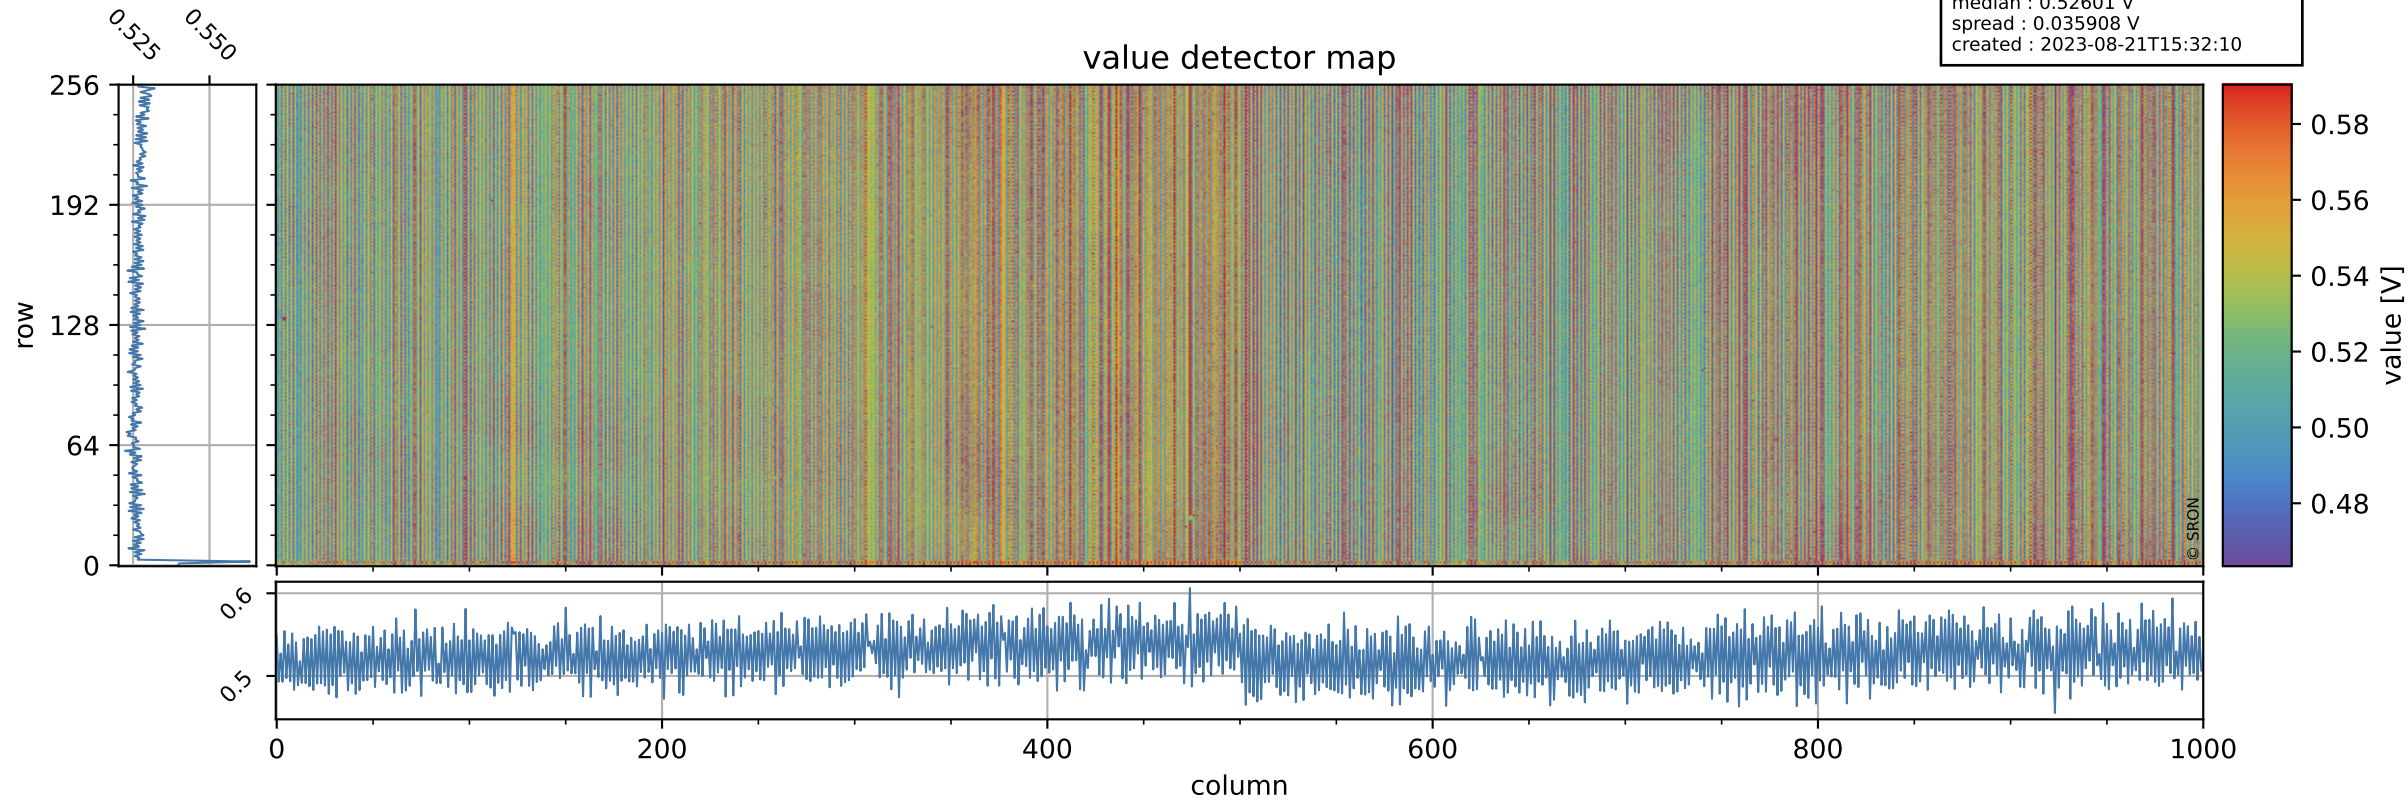

# Tropomi SWIR offset (official)

orbits : 19 in [29317, 29362]  
coverage : 2023-06-10 / 2023-06-13  
median : 0.52601 V  
spread : 0.035908 V  
created : 2023-08-21T15:32:10

## value detector map

# Tropomi SWIR offset (official)

orbits : 19 in [29317, 29362]  
coverage : 2023-06-10 / 2023-06-13  
median : 29.702  $\mu\text{V}$   
spread : 14.708  $\mu\text{V}$   
created : 2023-08-21T15:32:10

# Tropomi SWIR offset (official) ground-tracks of Sentinel-5P

orbits : 19 in [29317, 29362]  
coverage : 2023-06-10 / 2023-06-13  
created : 2023-08-21T15:32:11