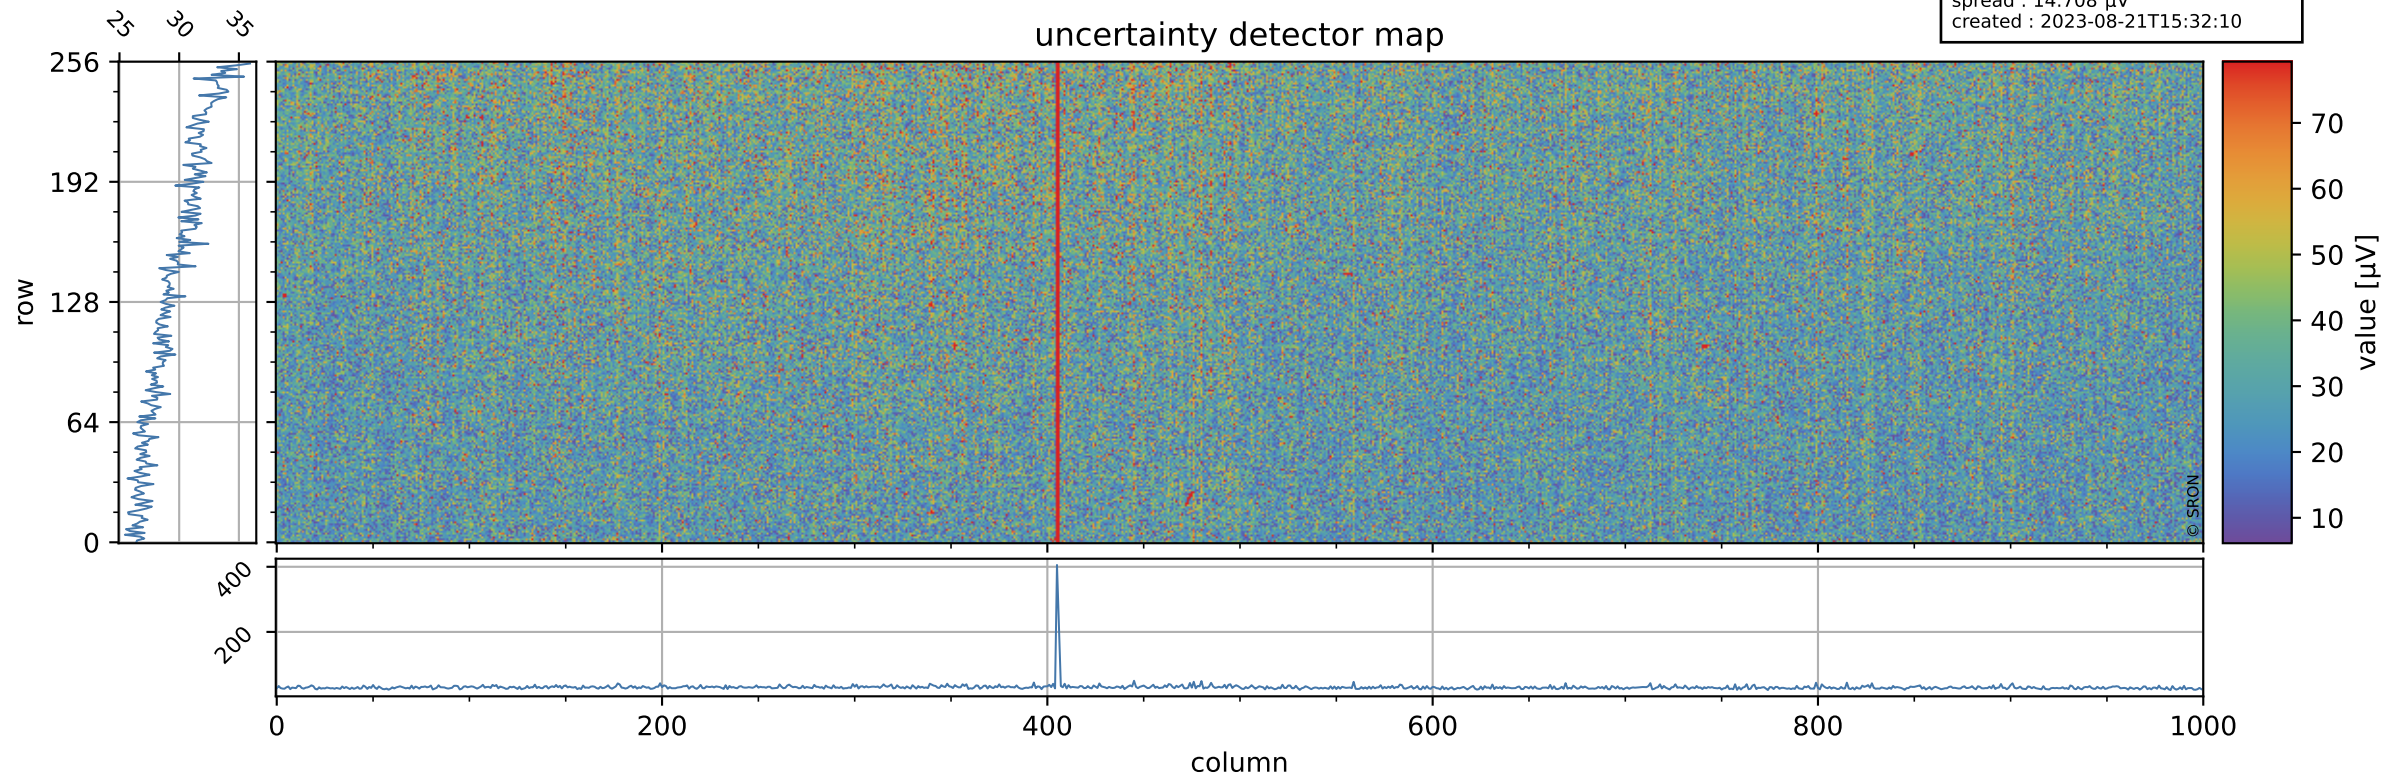

# Tropomi SWIR offset (official)

orbits : 19 in [29317, 29362]  
coverage : 2023-06-10 / 2023-06-13  
median : 0.52601 V  
spread : 0.035908 V  
created : 2023-08-21T15:32:10

## value detector map

# Tropomi SWIR offset (official)

orbits : 19 in [29317, 29362]  
coverage : 2023-06-10 / 2023-06-13  
median : 29.702  $\mu\text{V}$   
spread : 14.708  $\mu\text{V}$   
created : 2023-08-21T15:32:10

# Tropomi SWIR offset (official) ground-tracks of Sentinel-5P

orbits : 19 in [29317, 29362]  
coverage : 2023-06-10 / 2023-06-13  
created : 2023-08-21T15:32:11