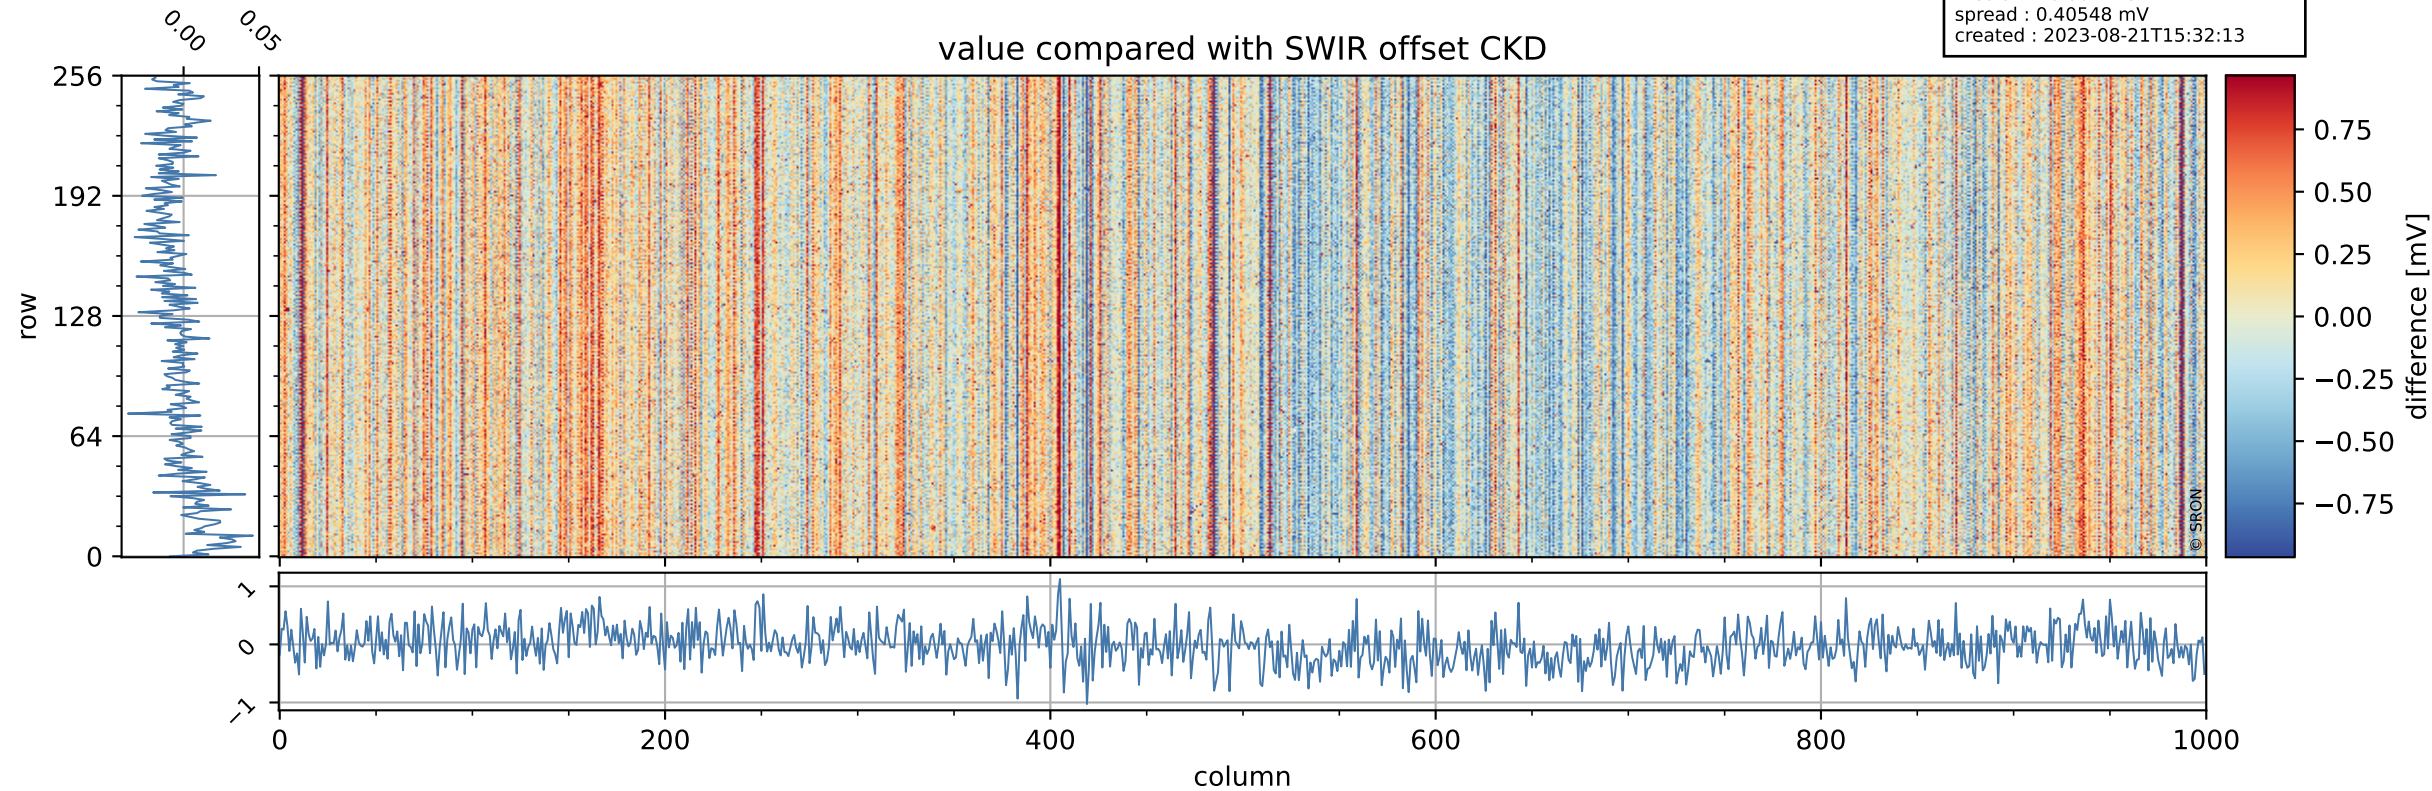

Tropomi SWIR offset (official)

orbits : 20 in [29332, 29377]
coverage : 2023-06-12 / 2023-06-15
median : 0.52601 V
spread : 0.035908 V
created : 2023-08-21T15:32:12

value detector map

Tropomi SWIR offset (official)

orbits : 20 in [29332, 29377]
coverage : 2023-06-12 / 2023-06-15
median : 31.397 μV
spread : 15.734 μV
created : 2023-08-21T15:32:12

Tropomi SWIR offset (official)

orbits : 20 in [29332, 29377]
coverage : 2023-06-12 / 2023-06-15
median : -0.0027767 mV
spread : 0.40548 mV
created : 2023-08-21T15:32:13

value compared with SWIR offset CKD

Tropomi SWIR offset (official) ground-tracks of Sentinel-5P

orbits : 20 in [29332, 29377]
coverage : 2023-06-12 / 2023-06-15
created : 2023-08-21T15:32:13

- ICID: 11
- ICID: 13
- ICID: 15
- ICID: 17
- ICID: 19

Tropomi SWIR offset (official)

orbits : [2827, 29377]
coverage : 2018-04-30 / 2023-06-15
created : 2023-08-21T15:32:13

trend of detector median & temperatures