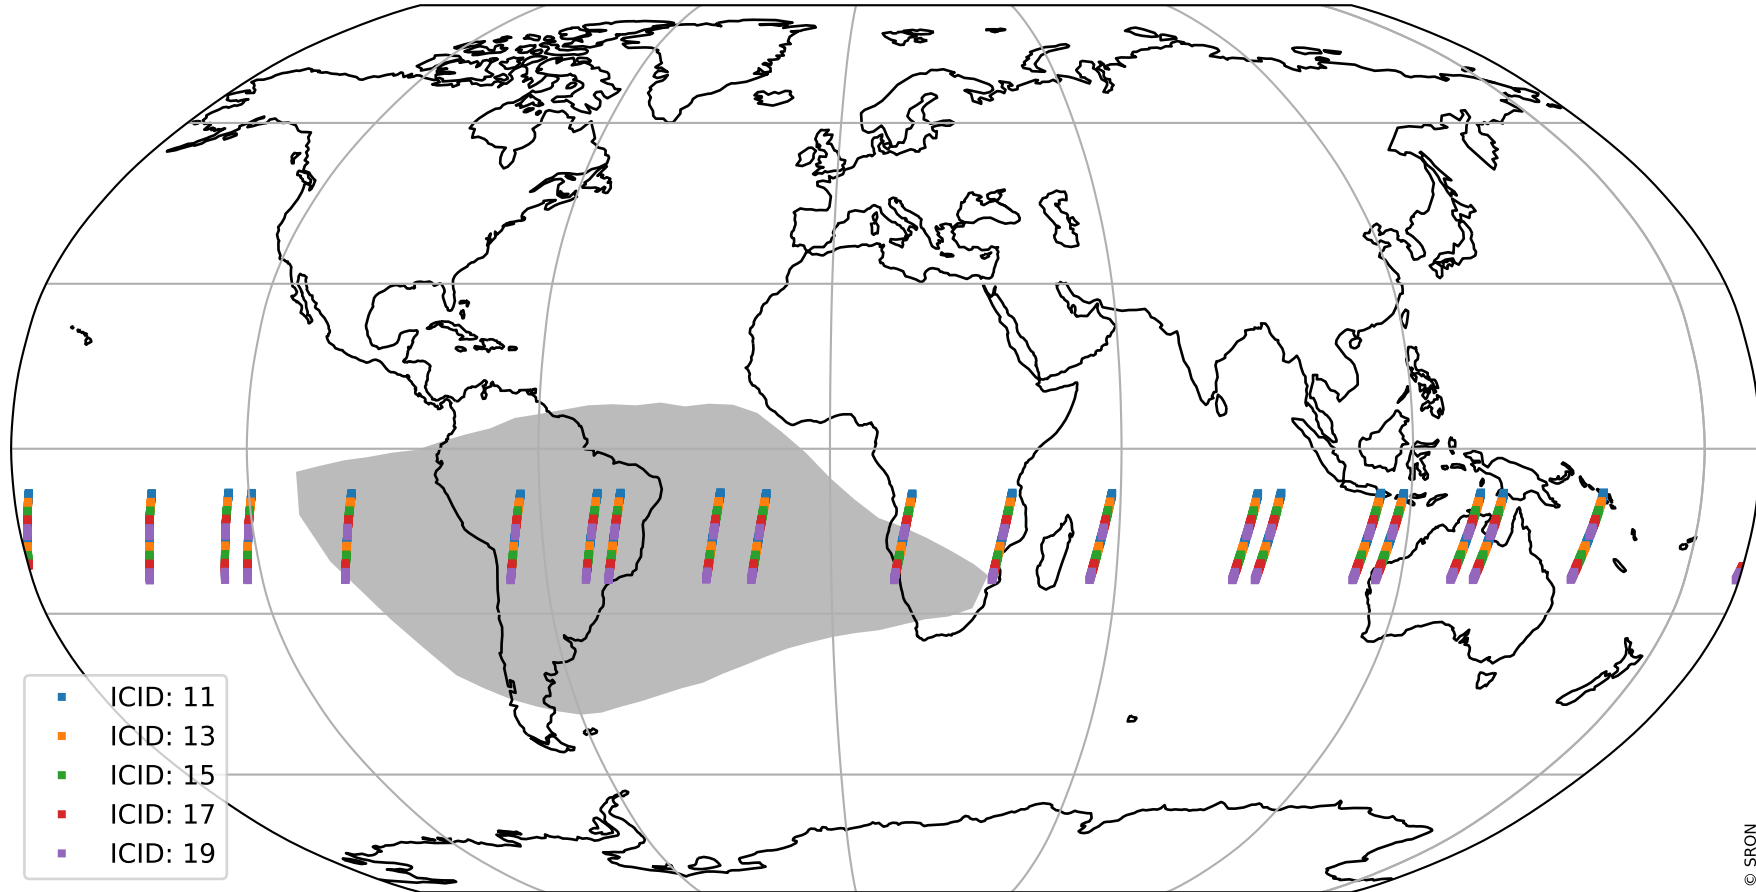

Tropomi SWIR offset (official)

orbits : 20 in [29332, 29377]
coverage : 2023-06-12 / 2023-06-15
median : 0.52601 V
spread : 0.035908 V
created : 2023-08-21T15:32:12

value detector map

Tropomi SWIR offset (official)

orbits : 20 in [29332, 29377]
coverage : 2023-06-12 / 2023-06-15
median : 31.397 μV
spread : 15.734 μV
created : 2023-08-21T15:32:12

Tropomi SWIR offset (official)

orbits : 20 in [29332, 29377]
coverage : 2023-06-12 / 2023-06-15
median : -0.0027767 mV
spread : 0.40548 mV
created : 2023-08-21T15:32:13

value compared with SWIR offset CKD

Tropomi SWIR offset (official) ground-tracks of Sentinel-5P

orbits : 20 in [29332, 29377]
coverage : 2023-06-12 / 2023-06-15
created : 2023-08-21T15:32:13

- ICID: 11
- ICID: 13
- ICID: 15
- ICID: 17
- ICID: 19

Tropomi SWIR offset (official)

orbits : [2827, 29377]
coverage : 2018-04-30 / 2023-06-15
created : 2023-08-21T15:32:13

trend of detector median & temperatures