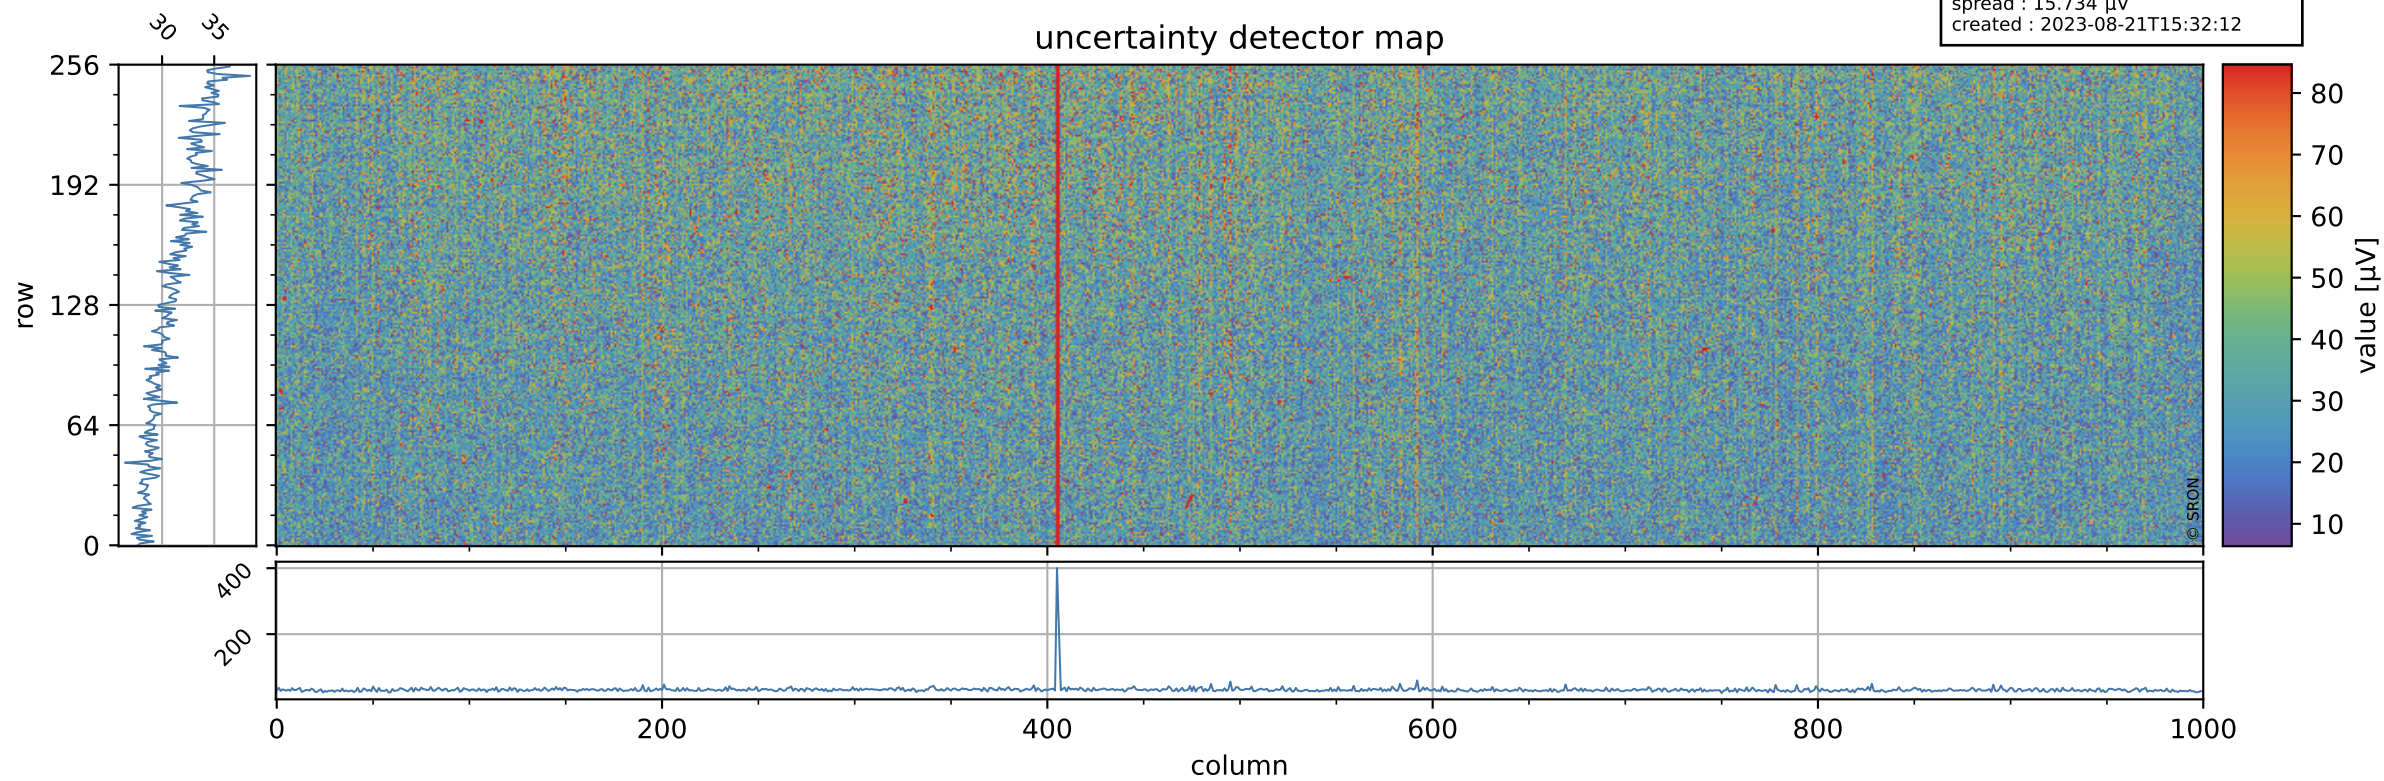

Tropomi SWIR offset (official)

orbits : 20 in [29332, 29377]
coverage : 2023-06-12 / 2023-06-15
median : 0.52601 V
spread : 0.035908 V
created : 2023-08-21T15:32:12

value detector map

Tropomi SWIR offset (official)

orbits : 20 in [29332, 29377]
coverage : 2023-06-12 / 2023-06-15
median : 31.397 μV
spread : 15.734 μV
created : 2023-08-21T15:32:12

Tropomi SWIR offset (official)

orbits : 20 in [29332, 29377]
coverage : 2023-06-12 / 2023-06-15
median : -0.0027767 mV
spread : 0.40548 mV
created : 2023-08-21T15:32:13

value compared with SWIR offset CKD

Tropomi SWIR offset (official) ground-tracks of Sentinel-5P

orbits : 20 in [29332, 29377]
coverage : 2023-06-12 / 2023-06-15
created : 2023-08-21T15:32:13

- ICID: 11
- ICID: 13
- ICID: 15
- ICID: 17
- ICID: 19

Tropomi SWIR offset (official)

orbits : [2827, 29377]
coverage : 2018-04-30 / 2023-06-15
created : 2023-08-21T15:32:13

trend of detector median & temperatures