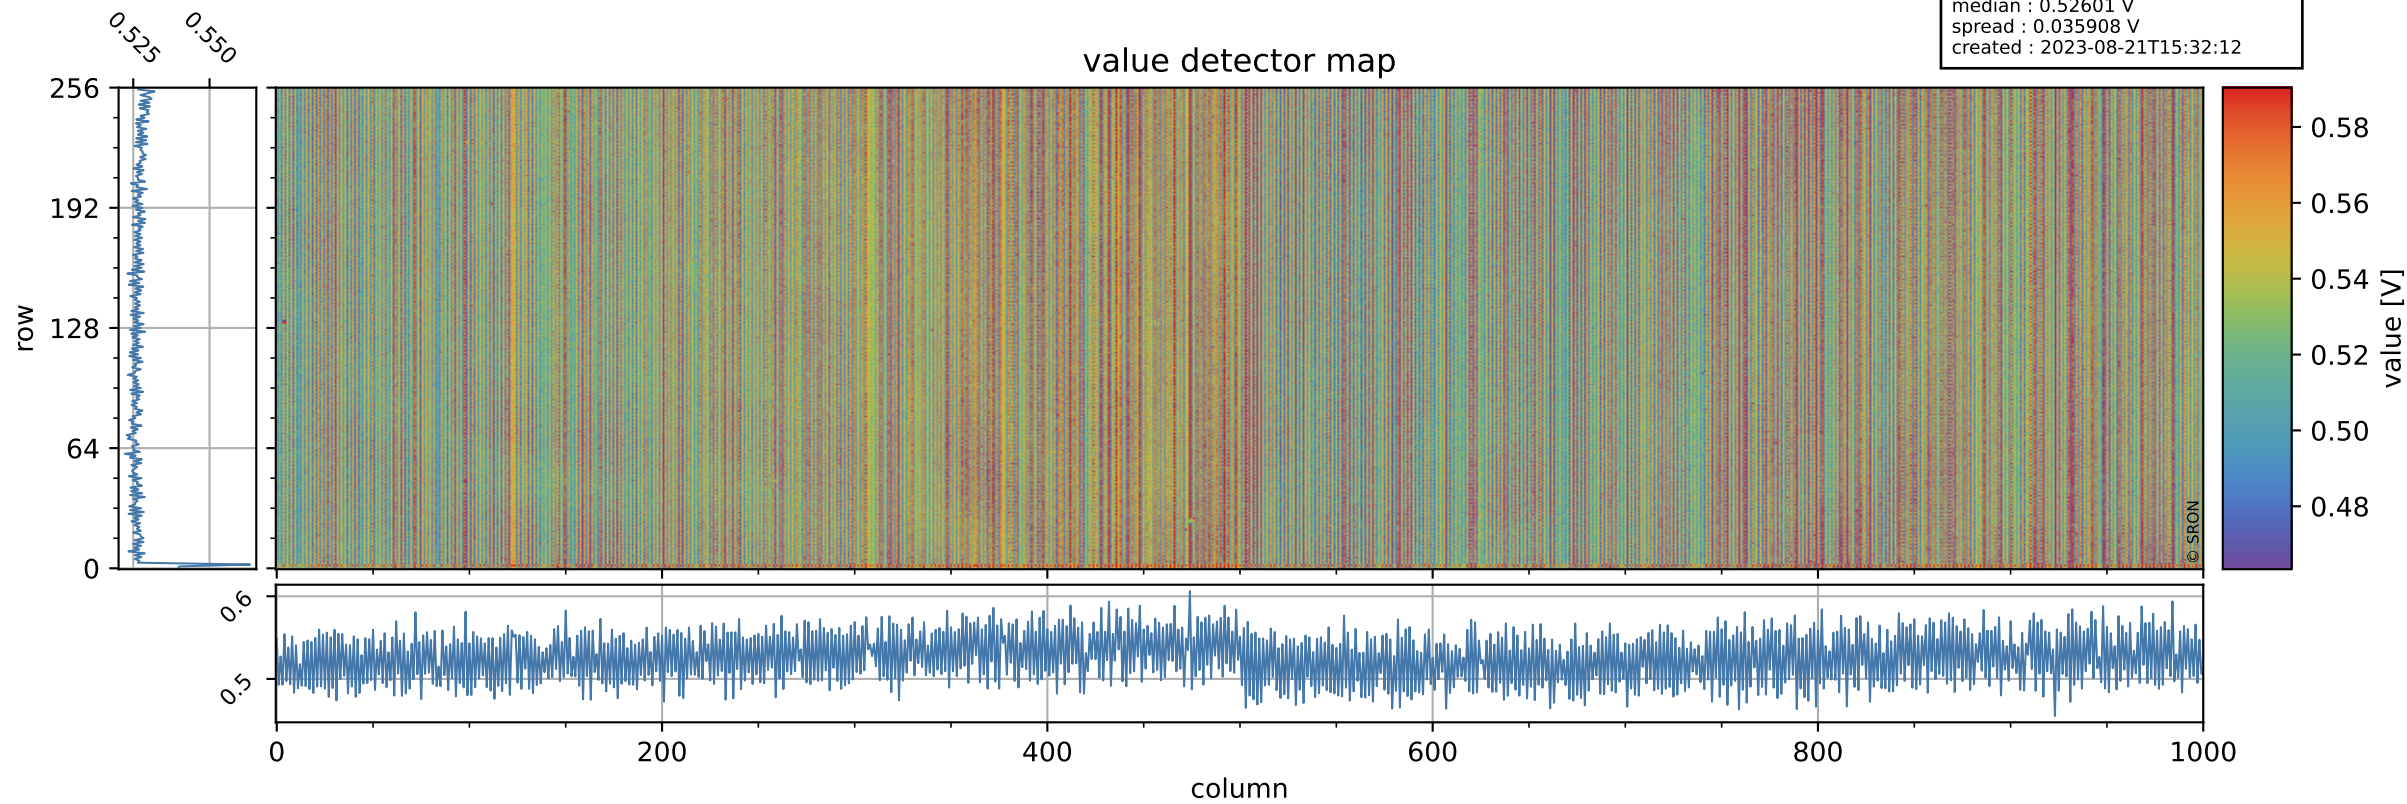

Tropomi SWIR offset (official)

orbits : 20 in [29332, 29377]
coverage : 2023-06-12 / 2023-06-15
median : 0.52601 V
spread : 0.035908 V
created : 2023-08-21T15:32:12

value detector map

Tropomi SWIR offset (official)

orbits : 20 in [29332, 29377]
coverage : 2023-06-12 / 2023-06-15
median : 31.397 μV
spread : 15.734 μV
created : 2023-08-21T15:32:12

Tropomi SWIR offset (official)

orbits : 20 in [29332, 29377]
coverage : 2023-06-12 / 2023-06-15
median : -0.0027767 mV
spread : 0.40548 mV
created : 2023-08-21T15:32:13

value compared with SWIR offset CKD

Tropomi SWIR offset (official) ground-tracks of Sentinel-5P

orbits : 20 in [29332, 29377]
coverage : 2023-06-12 / 2023-06-15
created : 2023-08-21T15:32:13

- ICID: 11
- ICID: 13
- ICID: 15
- ICID: 17
- ICID: 19

Tropomi SWIR offset (official)

orbits : [2827, 29377]
coverage : 2018-04-30 / 2023-06-15
created : 2023-08-21T15:32:13

trend of detector median & temperatures